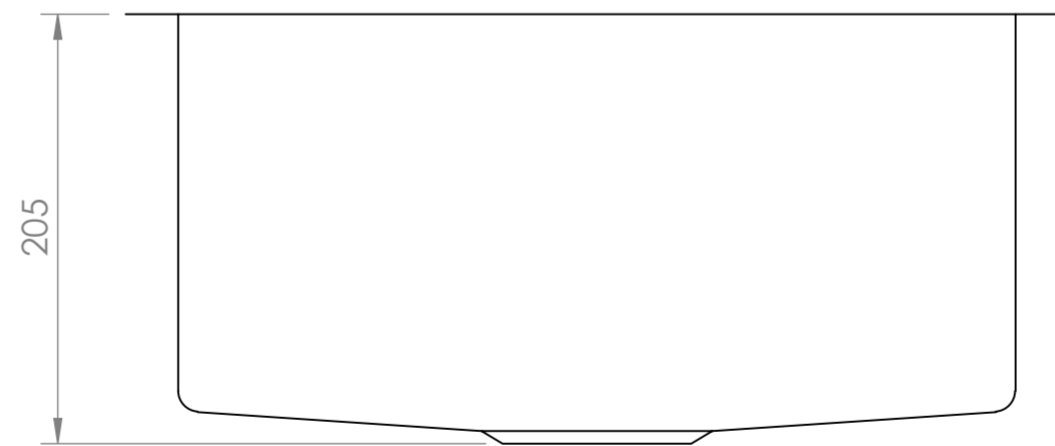

Top View

Front View

LUSO

Product Name	Vello Undermount Kitchen Sink
Material	Stainless
Product Size (mm)	450 x 450 x 205

All dimensions provided in millimeters.