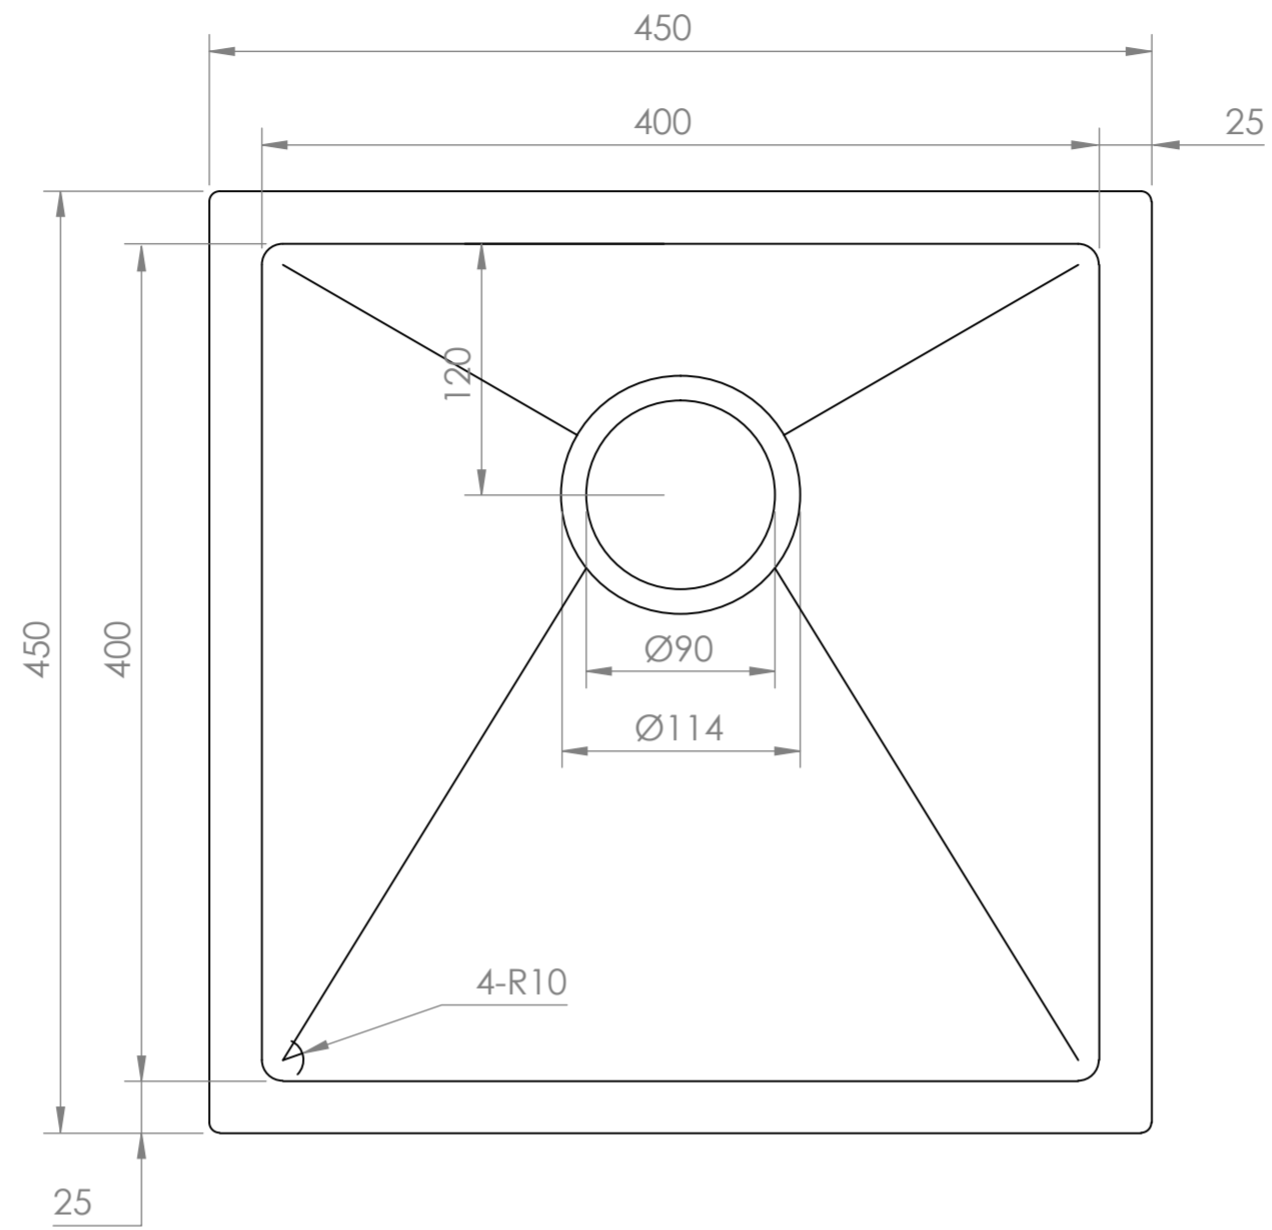

Top View

Front View

LUSO

Product Name	Vello Undermount Kitchen Sink
Material	Stainless
Product Size (mm)	450 x 450 x 205

All dimensions provided in millimeters.