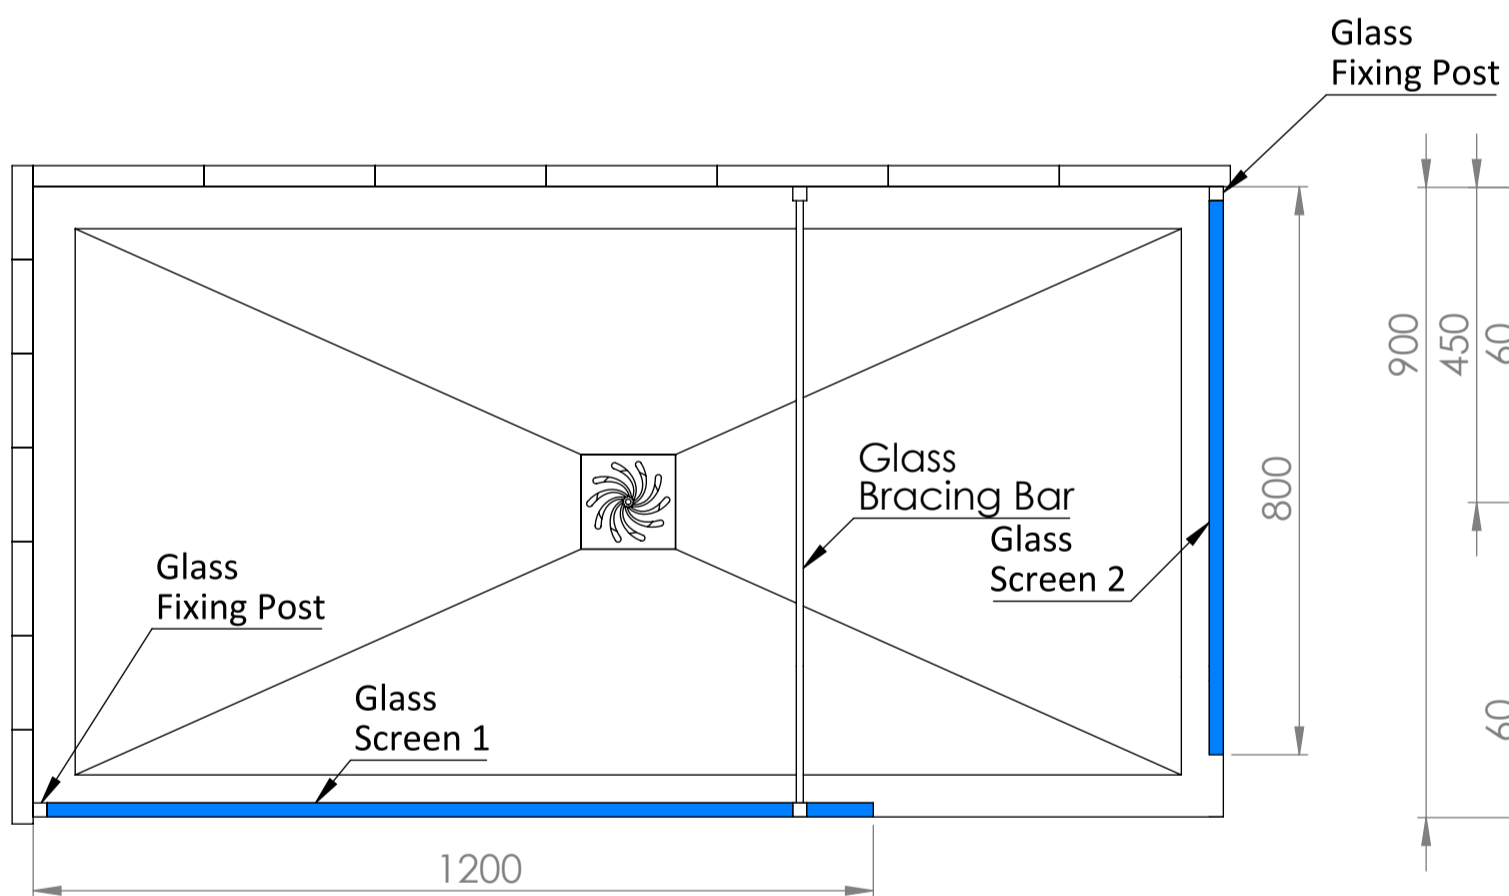

Top View

Full Enclosure View

Shower Tray with Enclosure Kit - A

Shower Tray - Top View

Section View A - A

Waste Kit - Side View

**LUSO**

Product Name	Modular Kit B
Size, mm	1700 x 900
Contains	Shower Tray Shower Waste 2x 10mm Glass Panel 2x Glass-Wall Fixing Kit Glass Bracing Bar

All dimensions provided in mm.