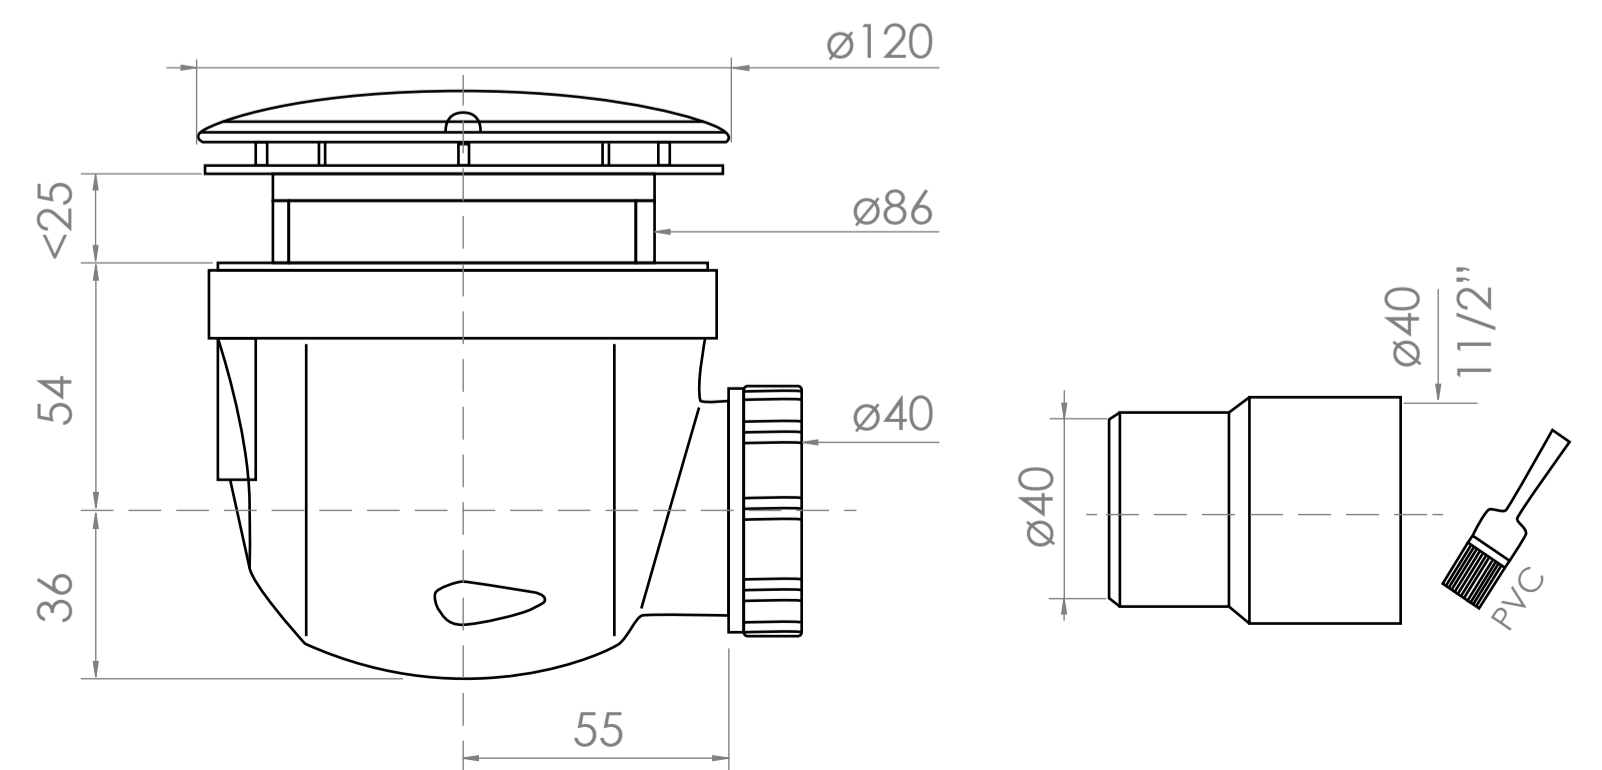

Top View

Full Enclosure View

Shower Tray with Enclosure Kit - A

Shower Tray - Top View

Section View A - A

Waste Kit - Side View

**LUSO**

Product Name	Modular Kit B
Size, mm	1700 x 900
Contains	Shower Tray Shower Waste 2x 10mm Glass Panel 2x Glass-Wall Fixing Kit Glass Bracing Bar

All dimensions provided in mm.