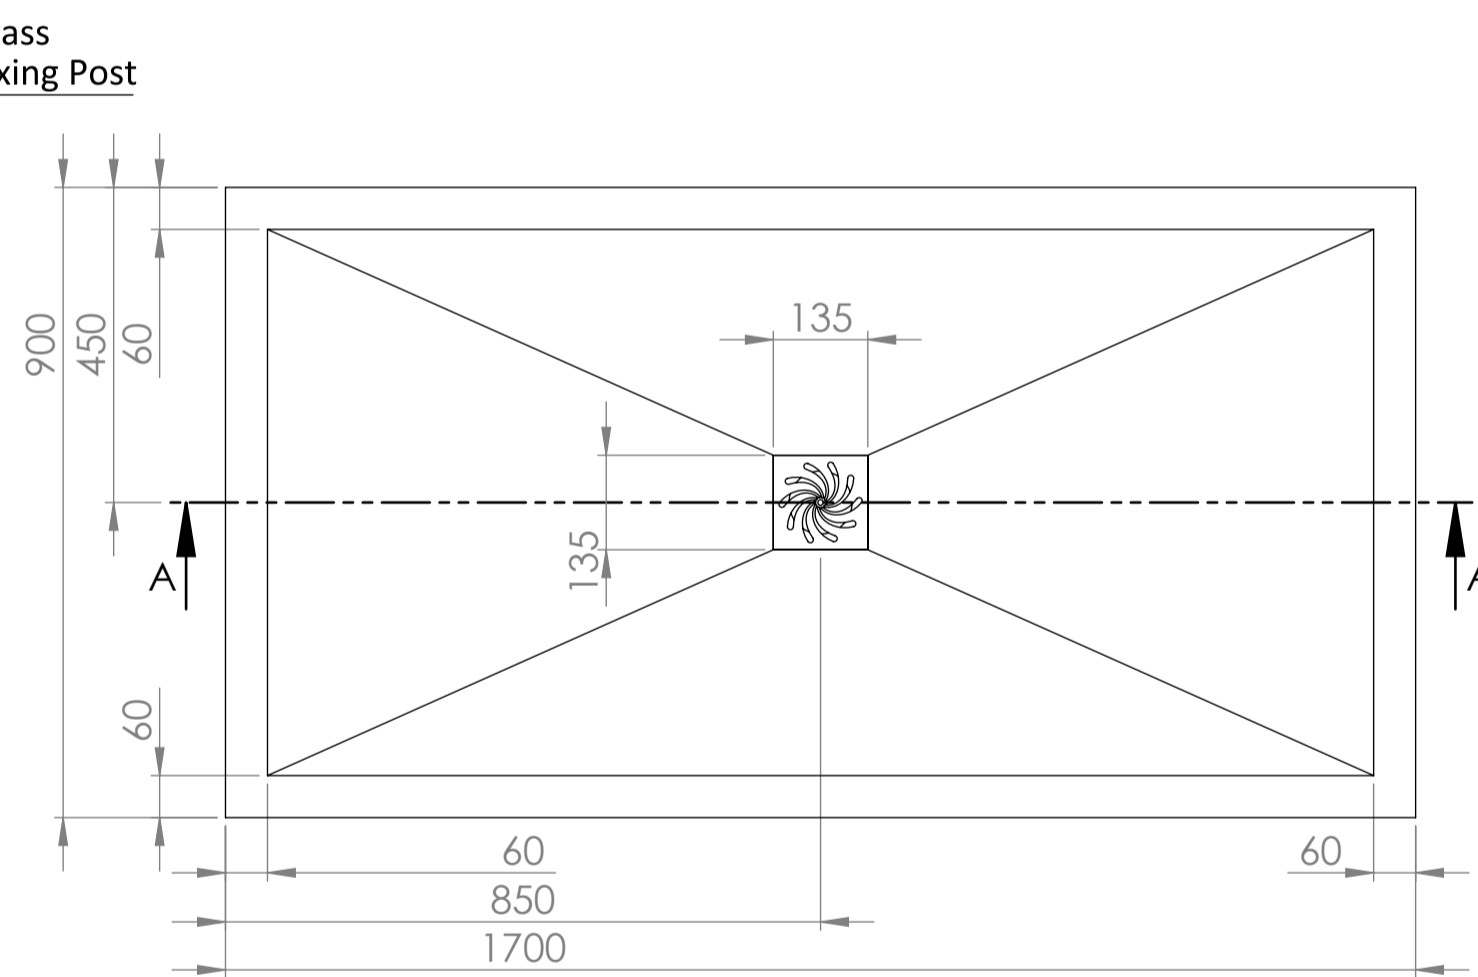

Top View

Full Enclosure View

Shower Tray with Enclosure Kit - A

Shower Tray - Top View

Section View A - A

Waste Kit - Side View

**LUSO**

Product Name	Modular Kit B
Size, mm	1700 x 900
Contains	Shower Tray Shower Waste 2x 10mm Glass Panel 2x Glass-Wall Fixing Kit Glass Bracing Bar

All dimensions provided in mm.