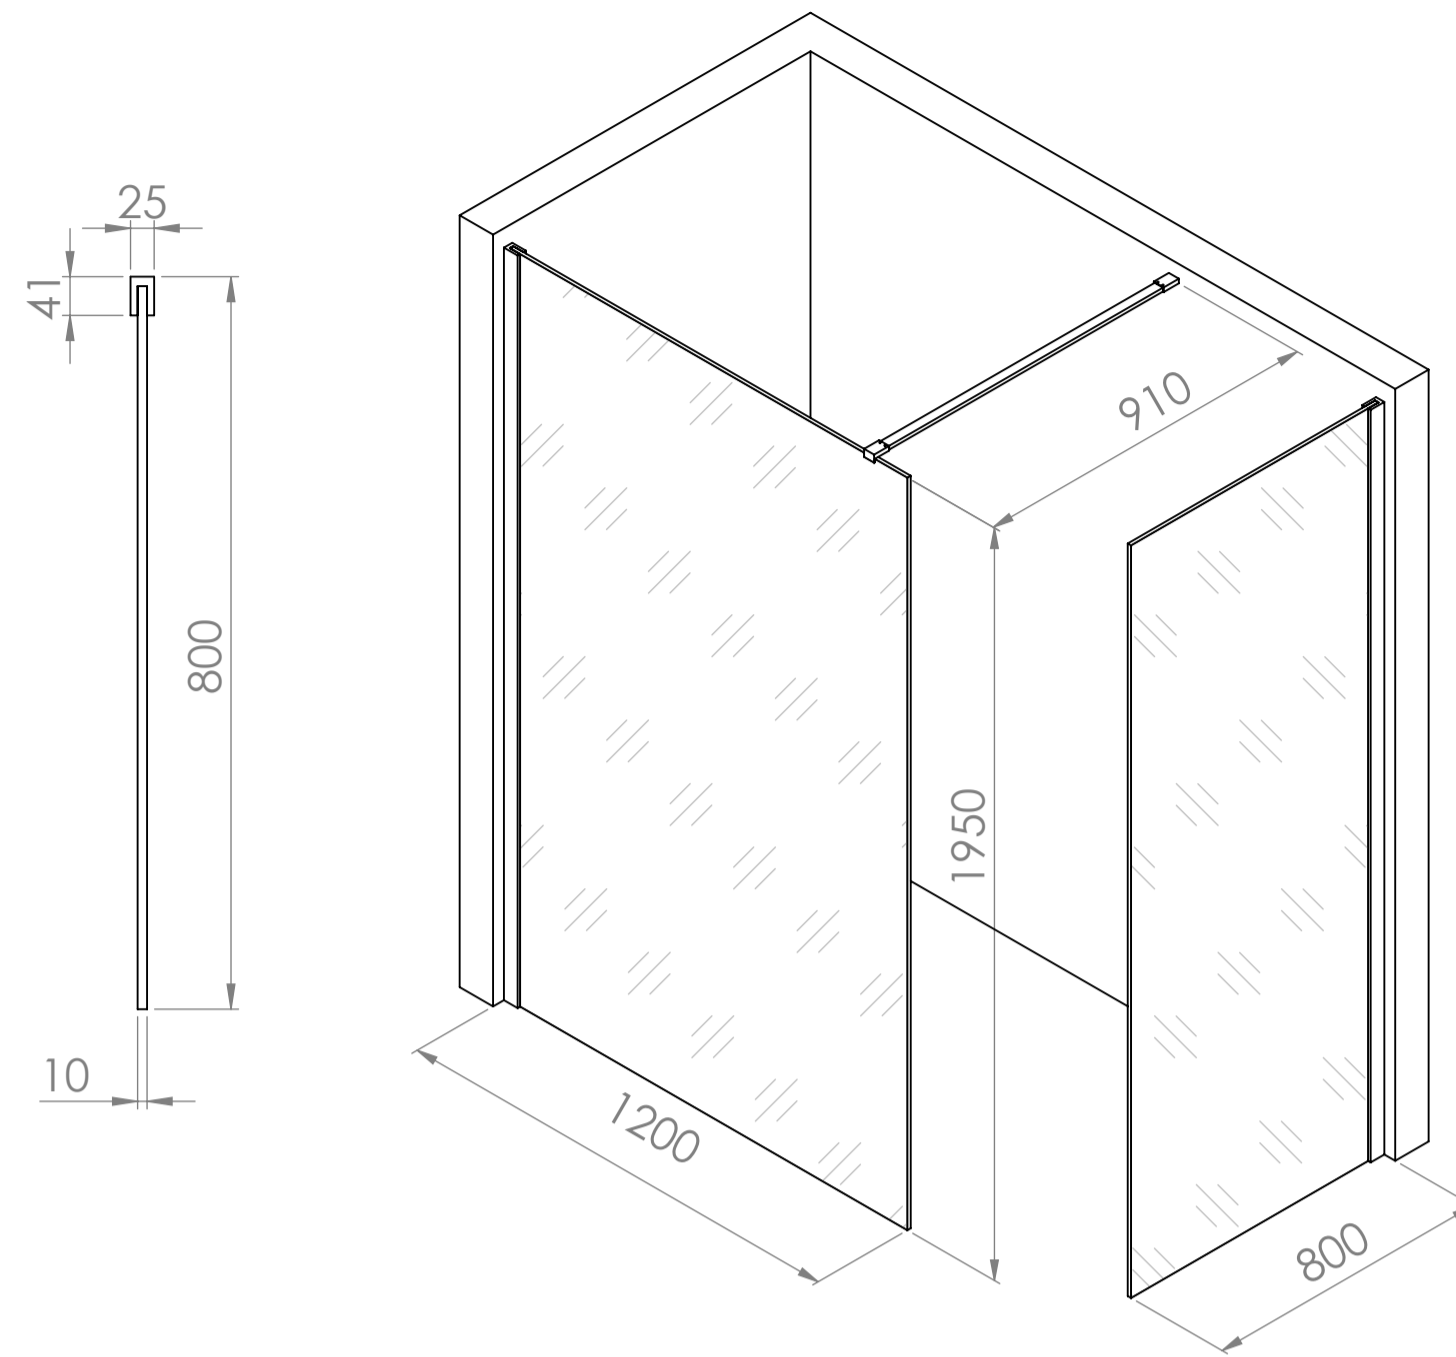

Top View

Full Enclosure View

Shower Tray with Enclosure Kit - A

Shower Tray - Top View

Section View A - A

Waste Kit - Side View

**LUSO**

Product Name	Modular Kit B
Size, mm	1700 x 900
Contains	Shower Tray Shower Waste 2x 10mm Glass Panel 2x Glass-Wall Fixing Kit Glass Bracing Bar

All dimensions provided in mm.