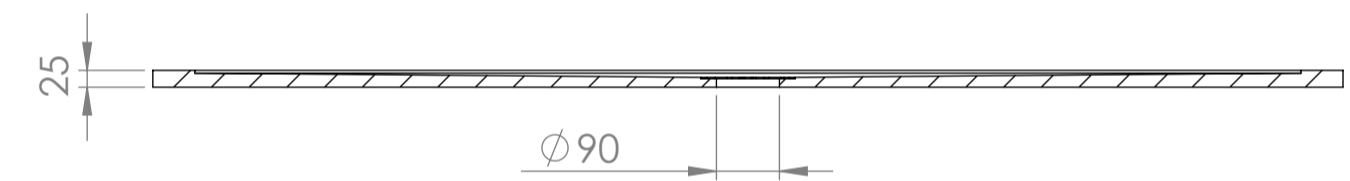

Top View

Full Enclosure View

Shower Tray with Enclosure Kit - A

Shower Tray - Top View

Section View A - A

Waste Kit - Side View

**LUSO**

Product Name	Modular Kit B
Size, mm	1700 x 900
Contains	Shower Tray Shower Waste 2x 10mm Glass Panel 2x Glass-Wall Fixing Kit Glass Bracing Bar

All dimensions provided in mm.