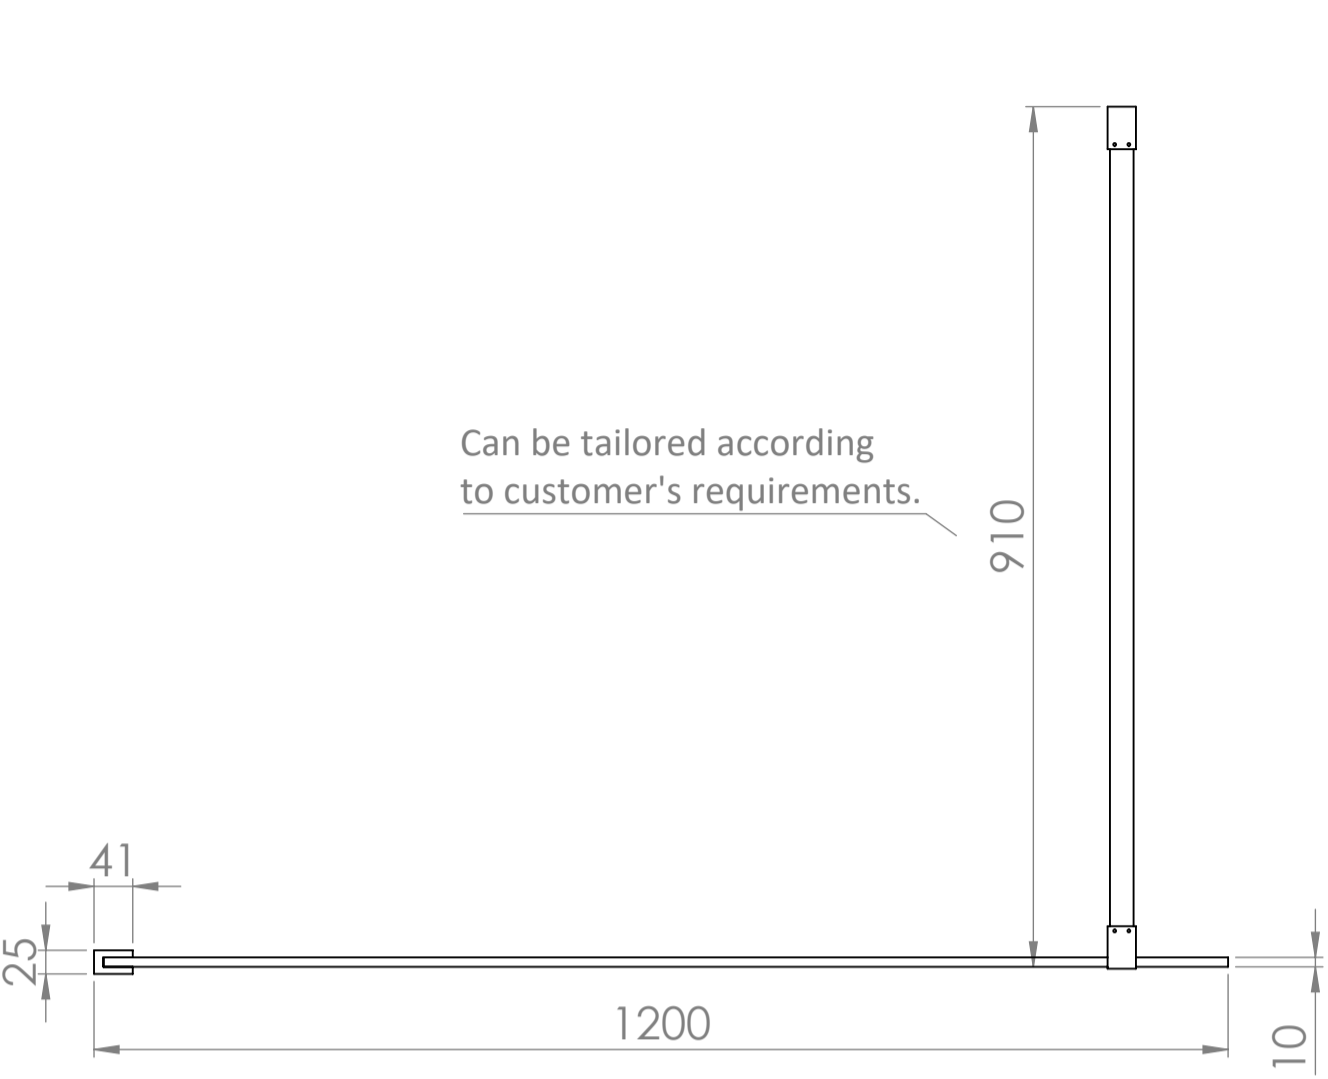

Top View

Full Enclosure View

Shower Tray with Enclosure Kit - A

Shower Tray - Top View

Section View A - A

Waste Kit - Side View

**LUSO**

Product Name	Modular Kit B
Size, mm	1700 x 900
Contains	Shower Tray Shower Waste 2x 10mm Glass Panel 2x Glass-Wall Fixing Kit Glass Bracing Bar

All dimensions provided in mm.