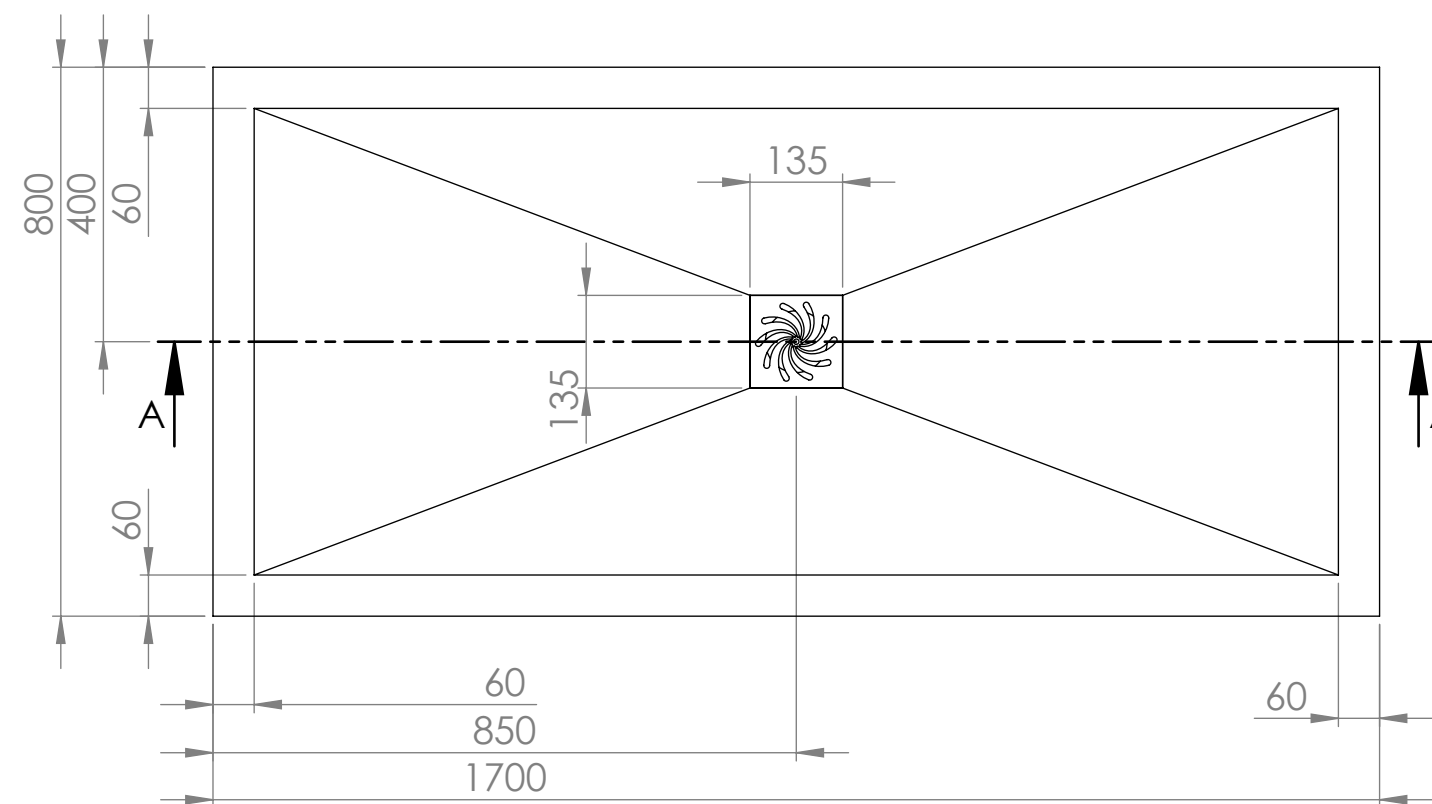

Top View

Full Enclosure View

Shower Tray with Enclosure Kit - A

Shower Tray - Top View

Section View A - A

Waste Kit - Side View

<h1>LUSSO</h1>	Product Name	Modular Kit B
	Size, mm	1700 x 800
	Contains	Shower Tray Shower Waste 2x 10mm Glass Panel 2x Glass-Wall Fixing Kit Glass Bracing Bar

All dimensions provided in mm.