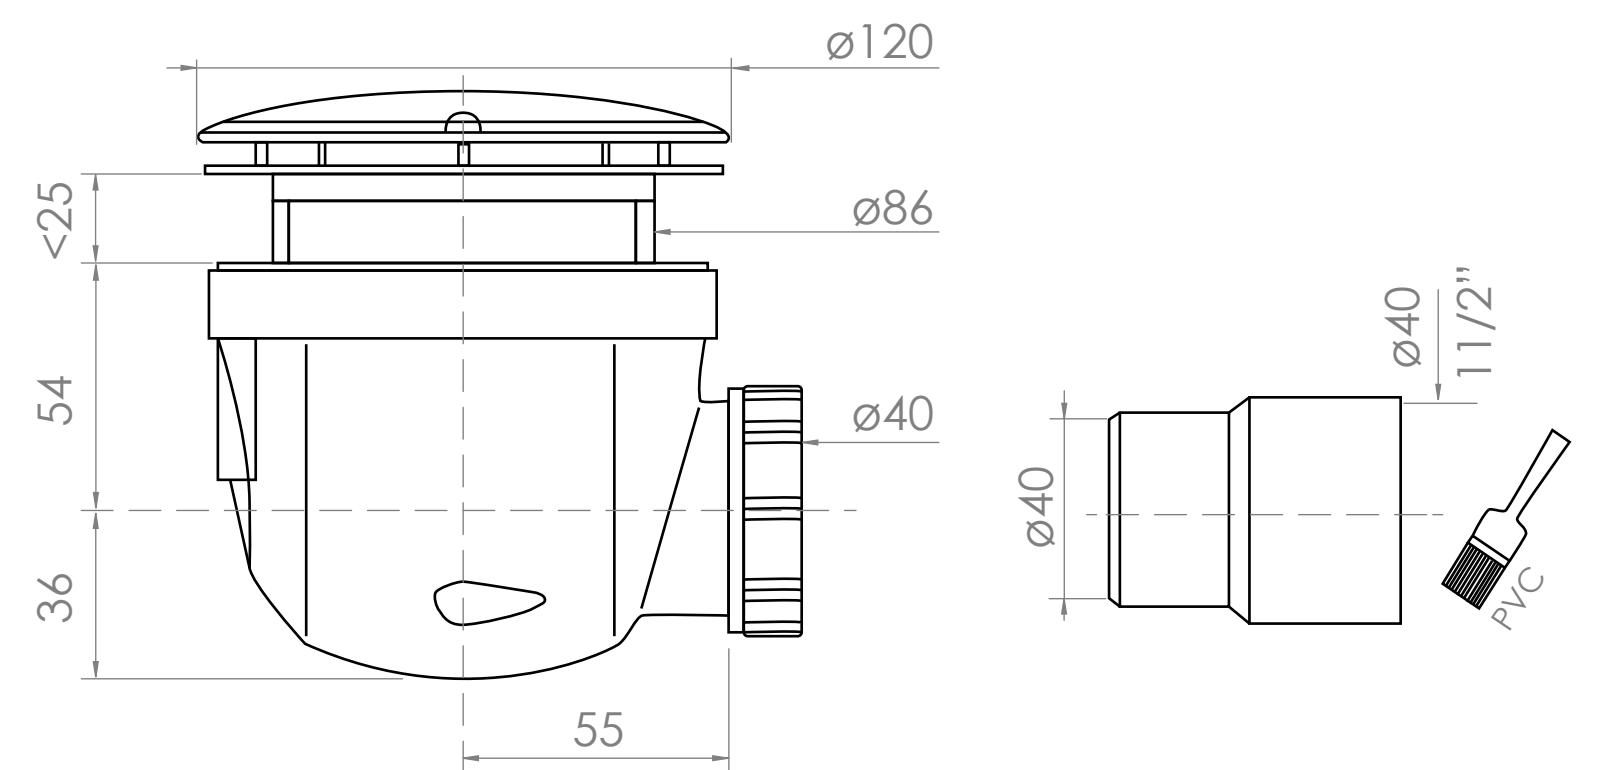

Top View

Full Enclosure View

Shower Tray with Enclosure Kit - A

Shower Tray - Top View

Section View A - A

Waste Kit - Side View

<h1>LUSSO</h1>	Product Name	Modular Kit B
	Size, mm	1700 x 800
	Contains	Shower Tray Shower Waste 2x 10mm Glass Panel 2x Glass-Wall Fixing Kit Glass Bracing Bar

All dimensions provided in mm.