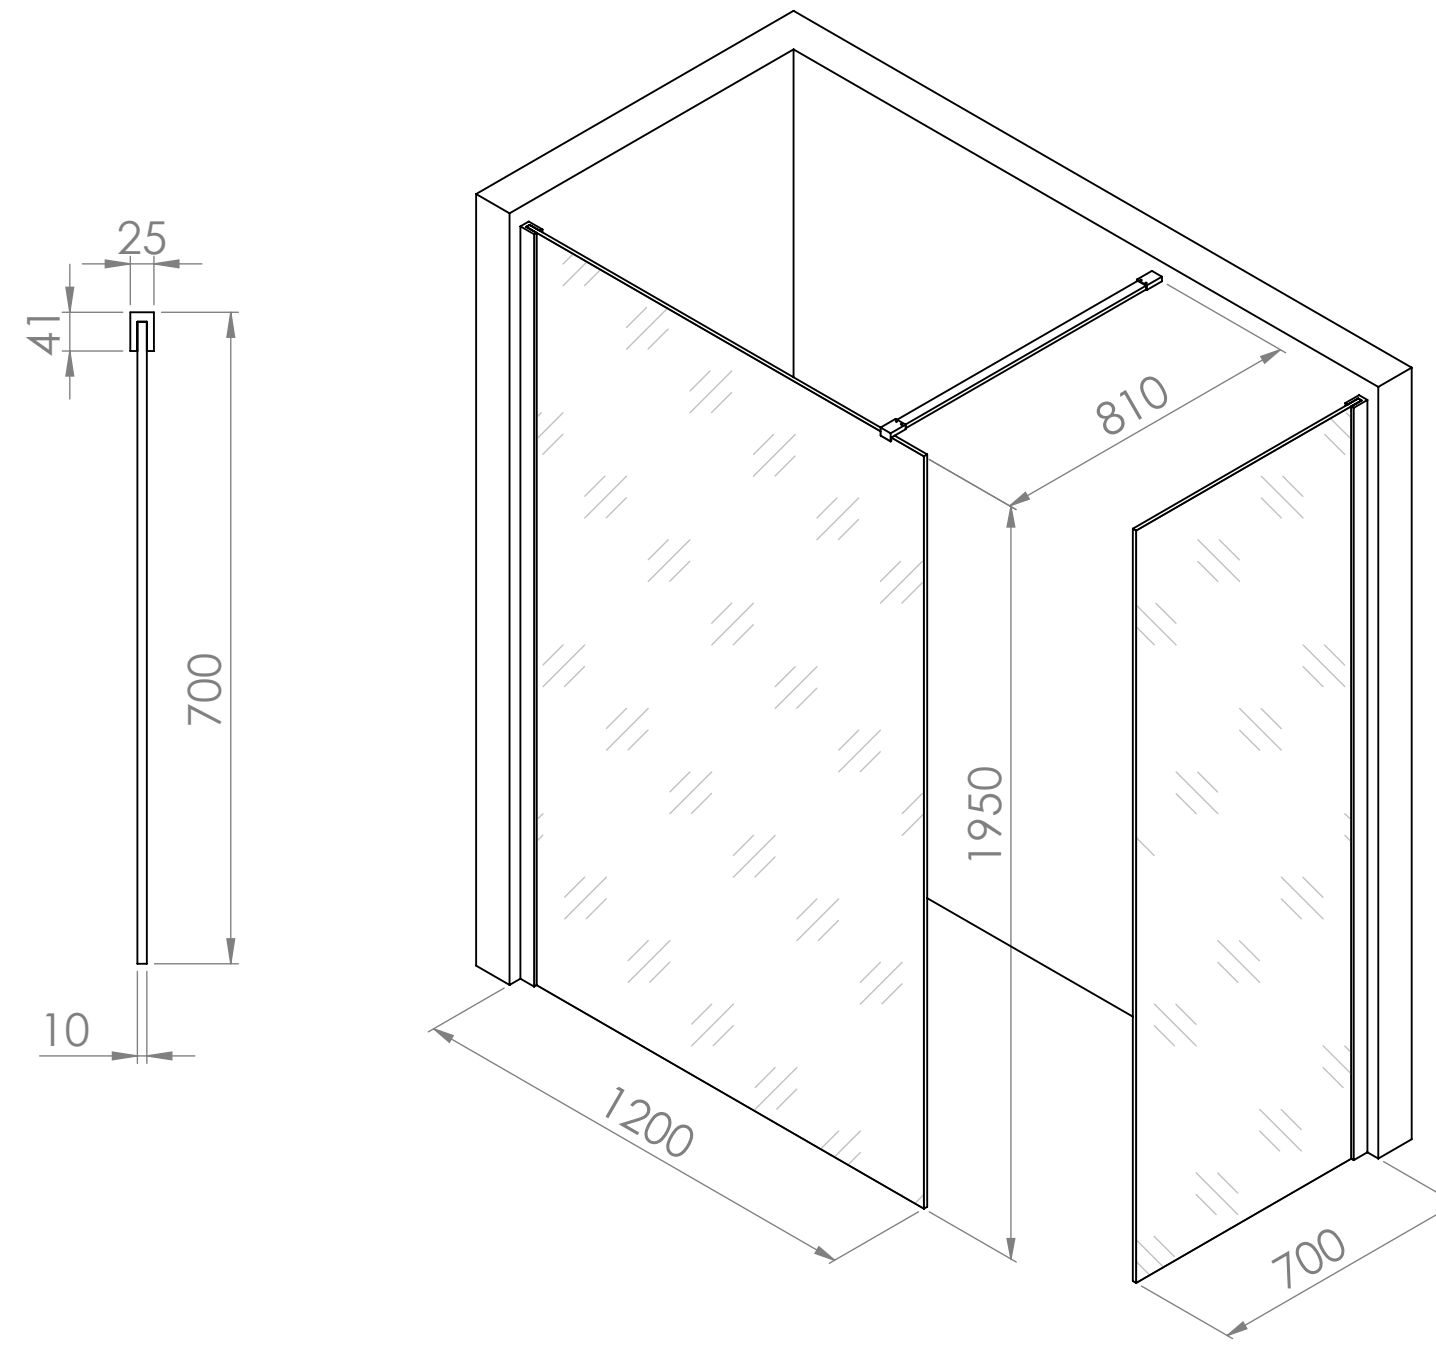

Top View

Full Enclosure View

Shower Tray with Enclosure Kit - A

Shower Tray - Top View

Section View A - A

Waste Kit - Side View

<h1>LUSSO</h1>	Product Name	Modular Kit B
	Size, mm	1700 x 800
	Contains	Shower Tray Shower Waste 2x 10mm Glass Panel 2x Glass-Wall Fixing Kit Glass Bracing Bar

All dimensions provided in mm.