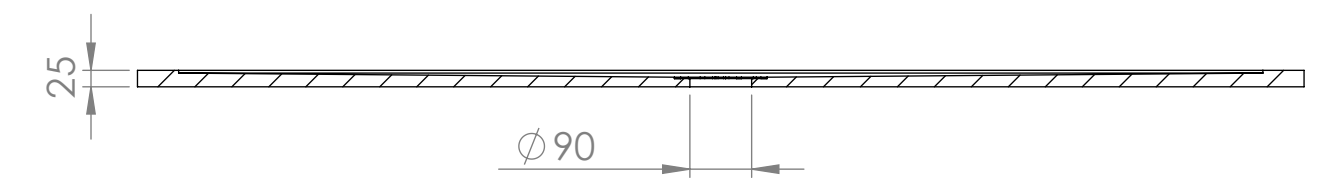

Top View

Full Enclosure View

Shower Tray with Enclosure Kit - A

Shower Tray - Top View

Section View A - A

Waste Kit - Side View

<h1>LUSSO</h1>	Product Name	Modular Kit B
	Size, mm	1700 x 800
	Contains	Shower Tray Shower Waste 2x 10mm Glass Panel 2x Glass-Wall Fixing Kit Glass Bracing Bar

All dimensions provided in mm.