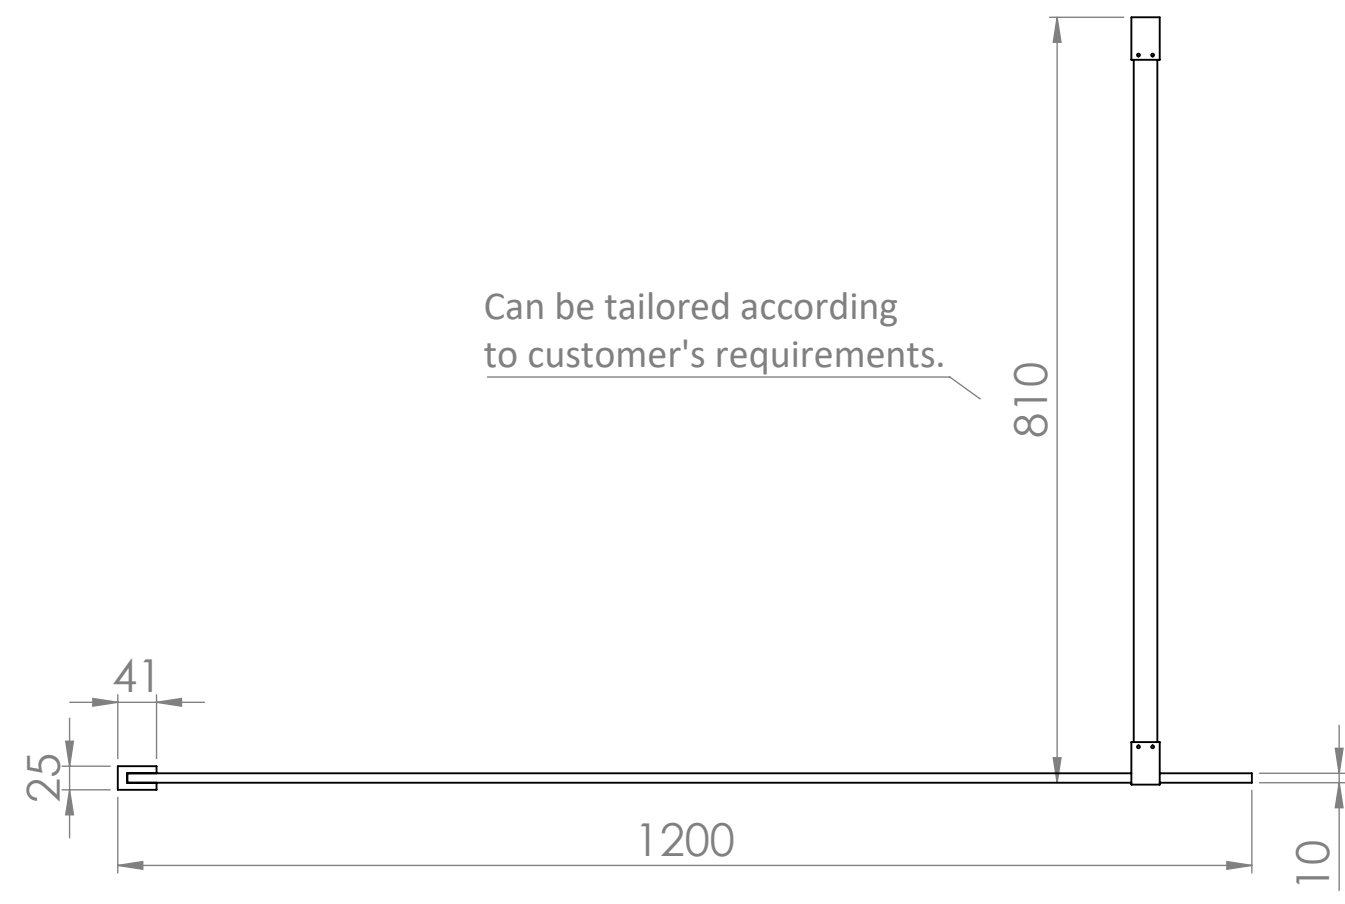

Top View

Full Enclosure View

Shower Tray with Enclosure Kit - A

Shower Tray - Top View

Section View A - A

Waste Kit - Side View

<h1>LUSSO</h1>	Product Name	Modular Kit B
	Size, mm	1700 x 800
	Contains	Shower Tray Shower Waste 2x 10mm Glass Panel 2x Glass-Wall Fixing Kit Glass Bracing Bar

All dimensions provided in mm.