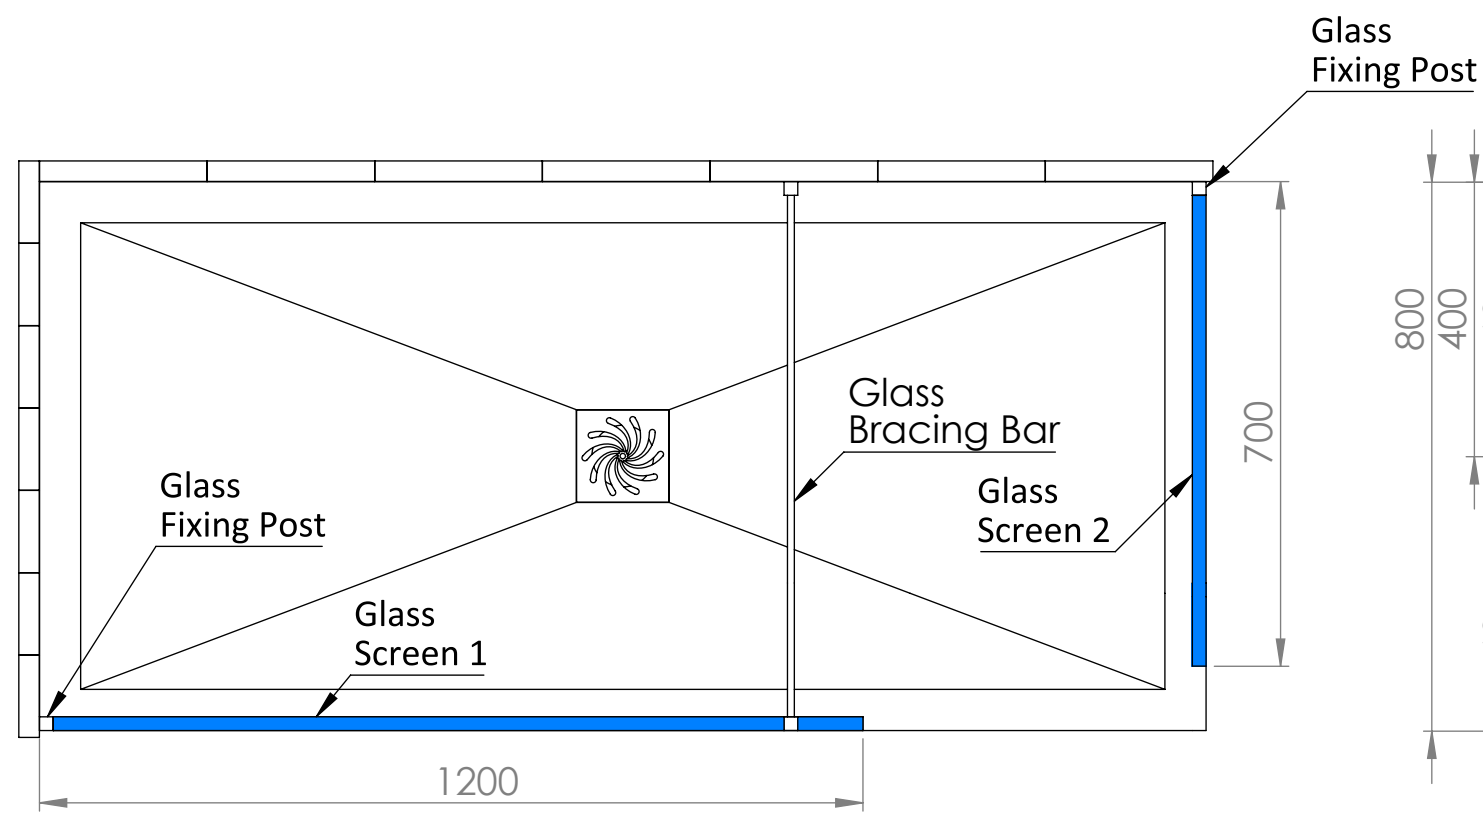

Top View

Full Enclosure View

Shower Tray with Enclosure Kit - A

Shower Tray - Top View

Section View A - A

Waste Kit - Side View

<h1>LUSSO</h1>	Product Name	Modular Kit B
	Size, mm	1700 x 800
	Contains	Shower Tray Shower Waste 2x 10mm Glass Panel 2x Glass-Wall Fixing Kit Glass Bracing Bar

All dimensions provided in mm.