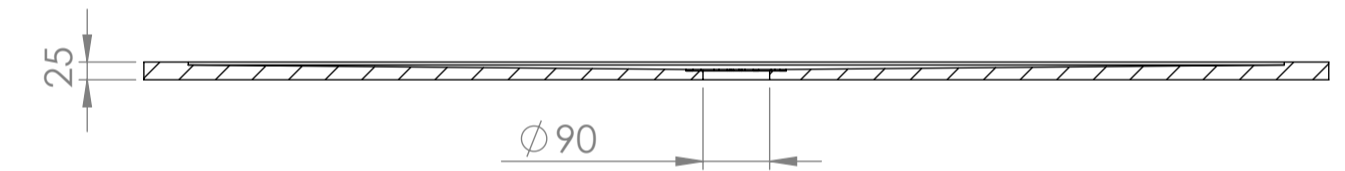

Top View

Full Enclosure View

Shower Tray with Enclosure Kit - A

Shower Tray - Top View

Section View A - A

Waste Kit - Side View

LUSO

Product Name	Modular Kit B
Size, mm	1600 x 900
Contains	Shower Tray Shower Waste 2x 10mm Glass Panel 2x Glass-Wall Fixing Kit Glass Bracing Bar

All dimensions provided in mm.