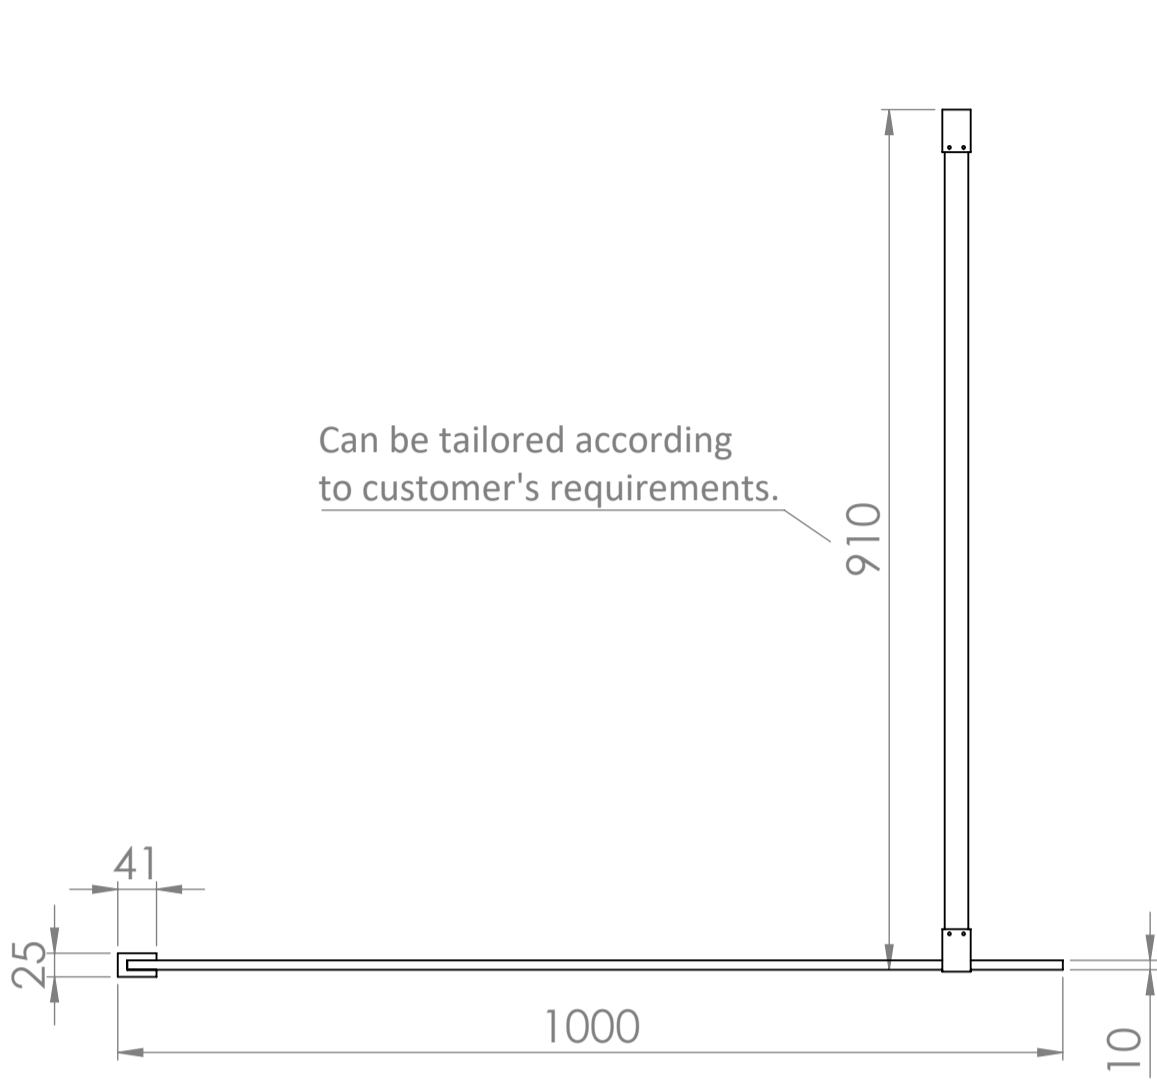

Top View

Full Enclosure View

Shower Tray with Enclosure Kit - A

Shower Tray - Top View

Section View A - A

Waste Kit - Side View

LUSO

Product Name	Modular Kit B
Size, mm	1600 x 900
Contains	Shower Tray Shower Waste 2x 10mm Glass Panel 2x Glass-Wall Fixing Kit Glass Bracing Bar

All dimensions provided in mm.