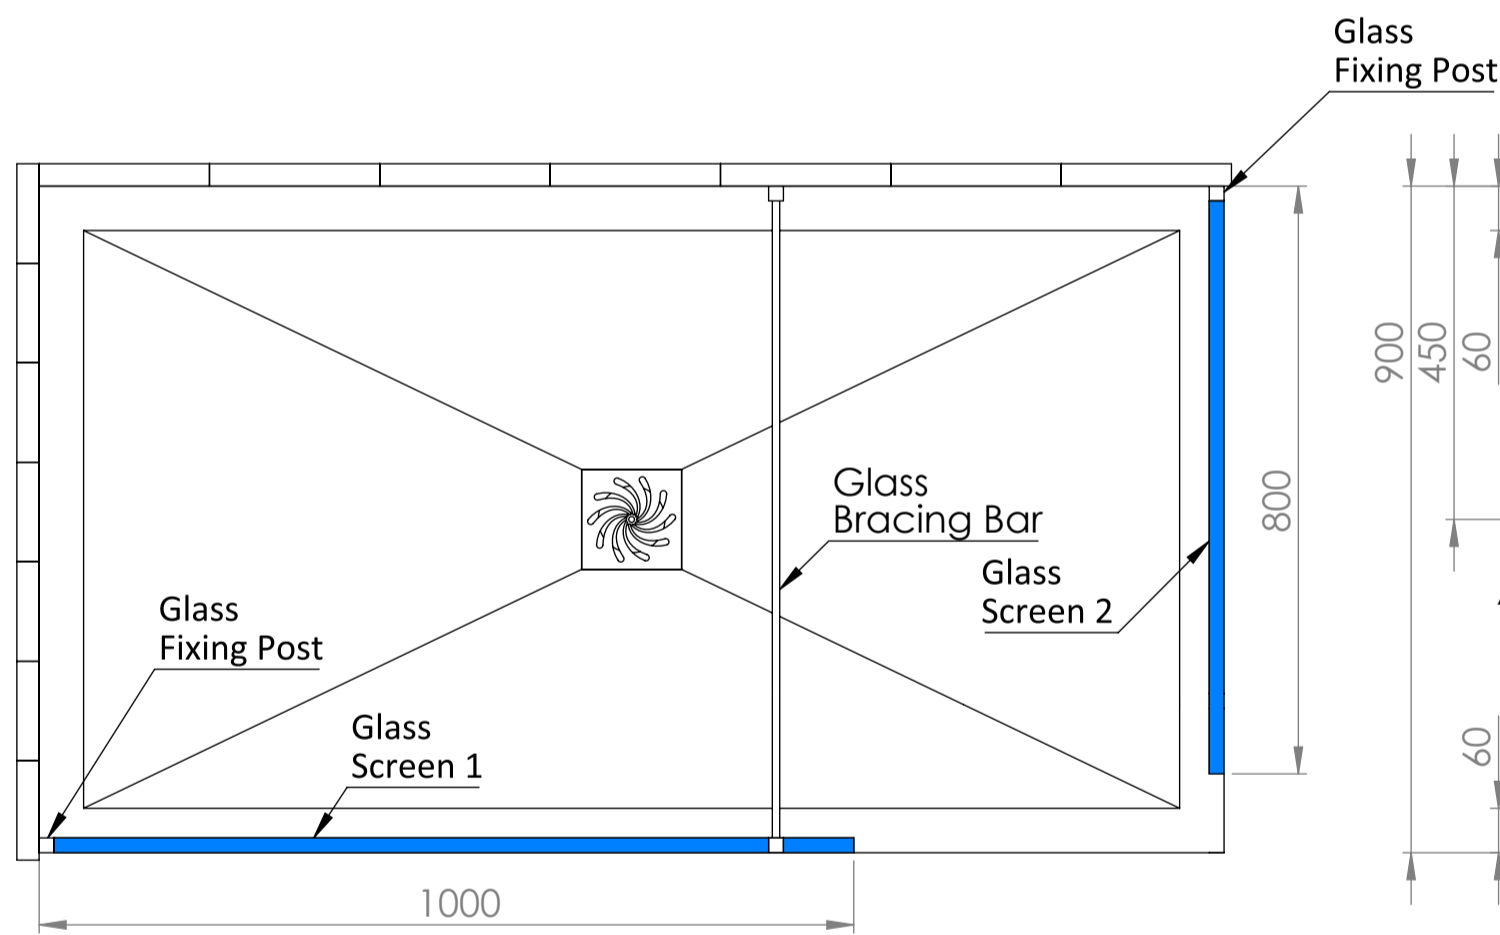

Top View

Full Enclosure View

Shower Tray with Enclosure Kit - A

Shower Tray - Top View

Section View A - A

Waste Kit - Side View

LUSO

Product Name	Modular Kit B
Size, mm	1600 x 900
Contains	Shower Tray Shower Waste 2x 10mm Glass Panel 2x Glass-Wall Fixing Kit Glass Bracing Bar

All dimensions provided in mm.