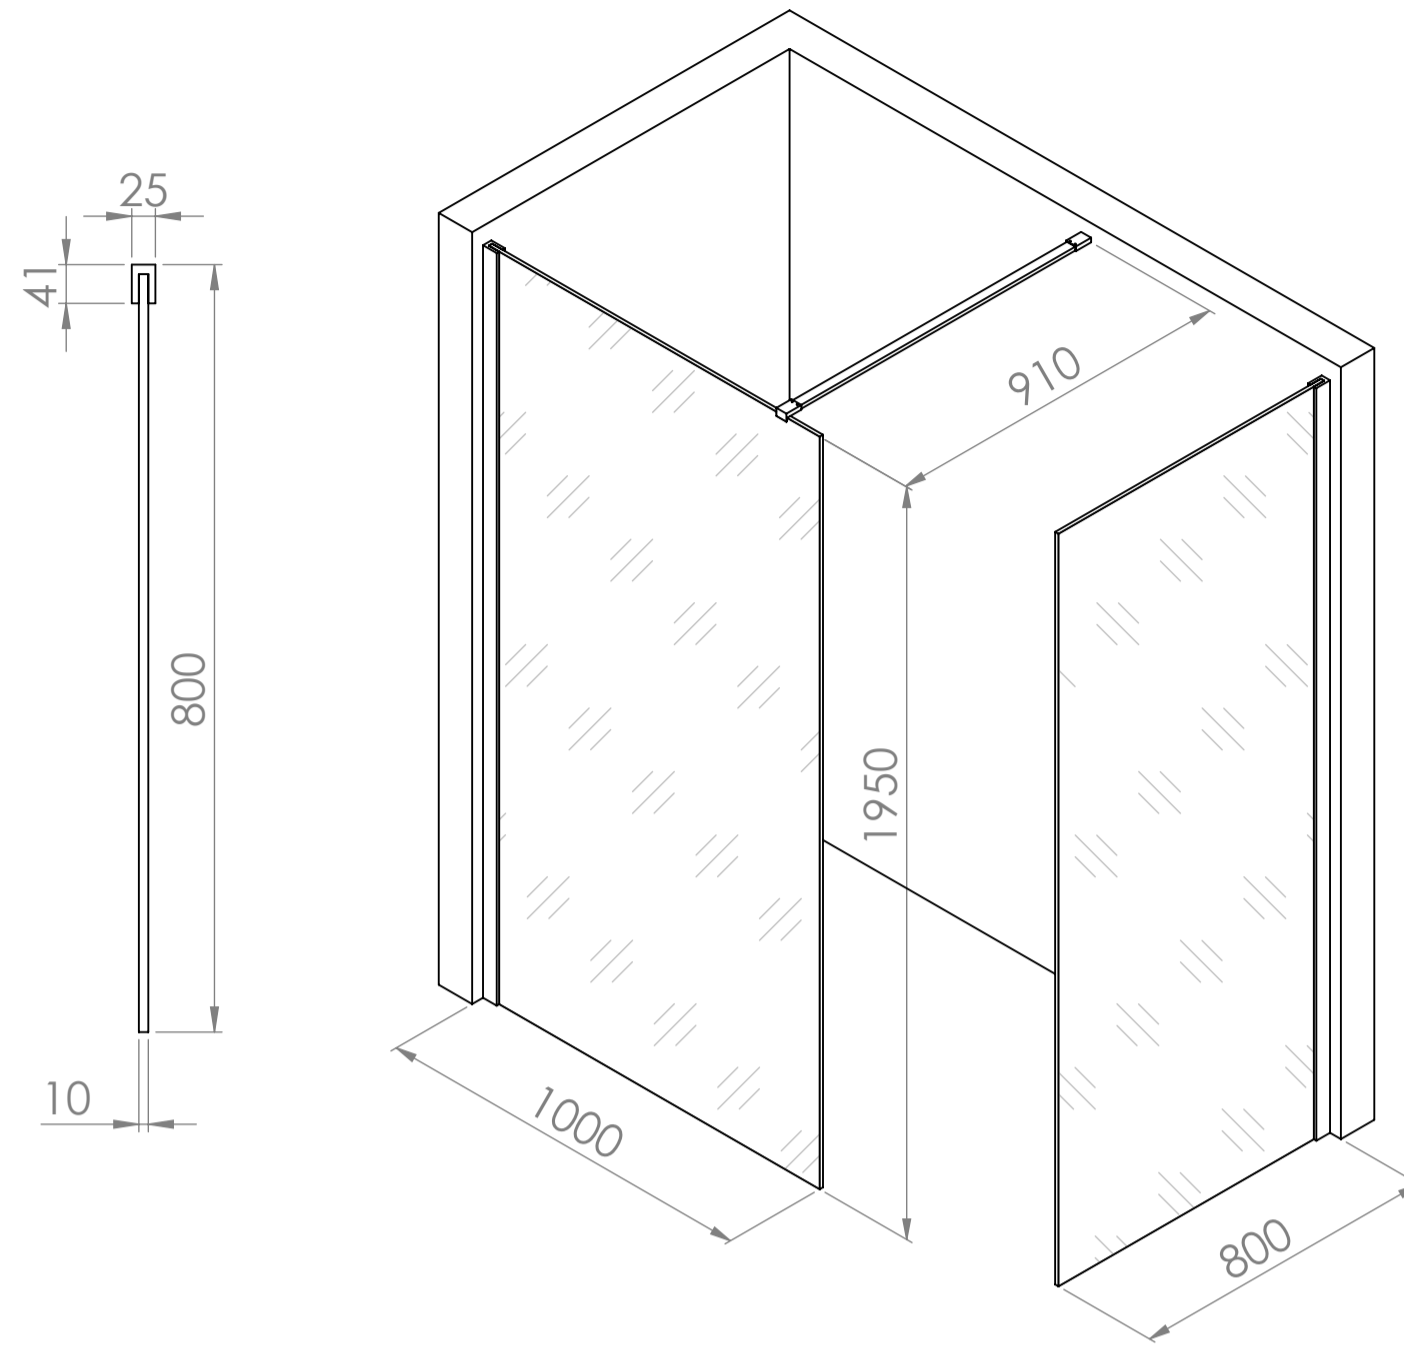

Top View

Full Enclosure View

Shower Tray with Enclosure Kit - A

Shower Tray - Top View

Section View A - A

Waste Kit - Side View

LUSO

Product Name	Modular Kit B
Size, mm	1600 x 900
Contains	Shower Tray Shower Waste 2x 10mm Glass Panel 2x Glass-Wall Fixing Kit Glass Bracing Bar

All dimensions provided in mm.