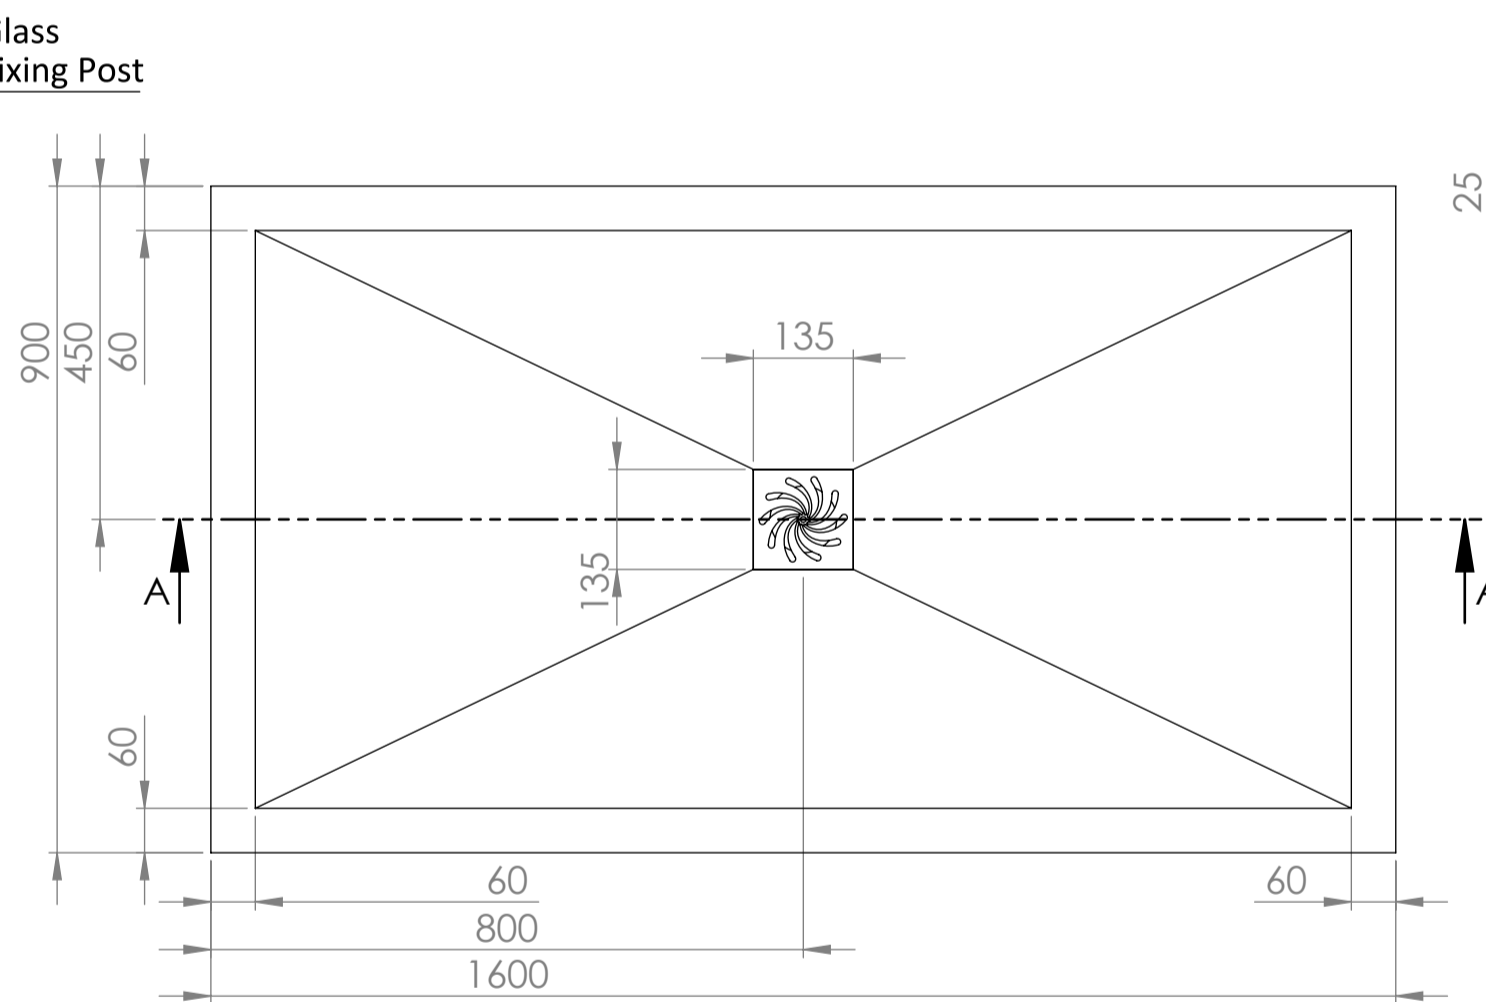

Top View

Full Enclosure View

Shower Tray with Enclosure Kit - A

Shower Tray - Top View

Section View A - A

Waste Kit - Side View

LUSO

Product Name	Modular Kit B
Size, mm	1600 x 900
Contains	Shower Tray Shower Waste 2x 10mm Glass Panel 2x Glass-Wall Fixing Kit Glass Bracing Bar

All dimensions provided in mm.