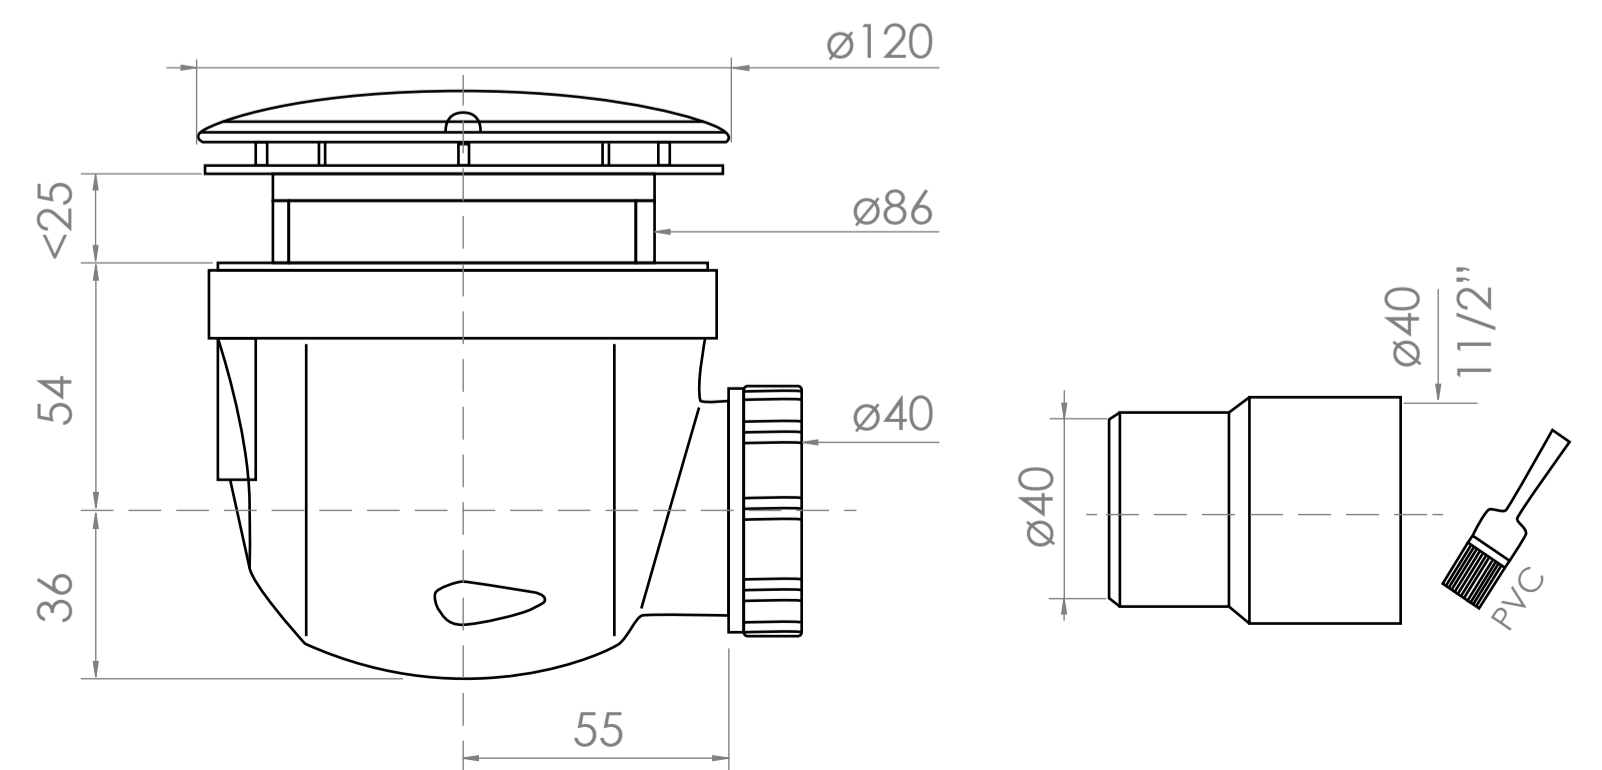

Top View

Full Enclosure View

Shower Tray with Enclosure Kit - A

Shower Tray - Top View

Section View A - A

Waste Kit - Side View

LUSO

Product Name	Modular Kit B
Size, mm	1600 x 900
Contains	Shower Tray Shower Waste 2x 10mm Glass Panel 2x Glass-Wall Fixing Kit Glass Bracing Bar

All dimensions provided in mm.