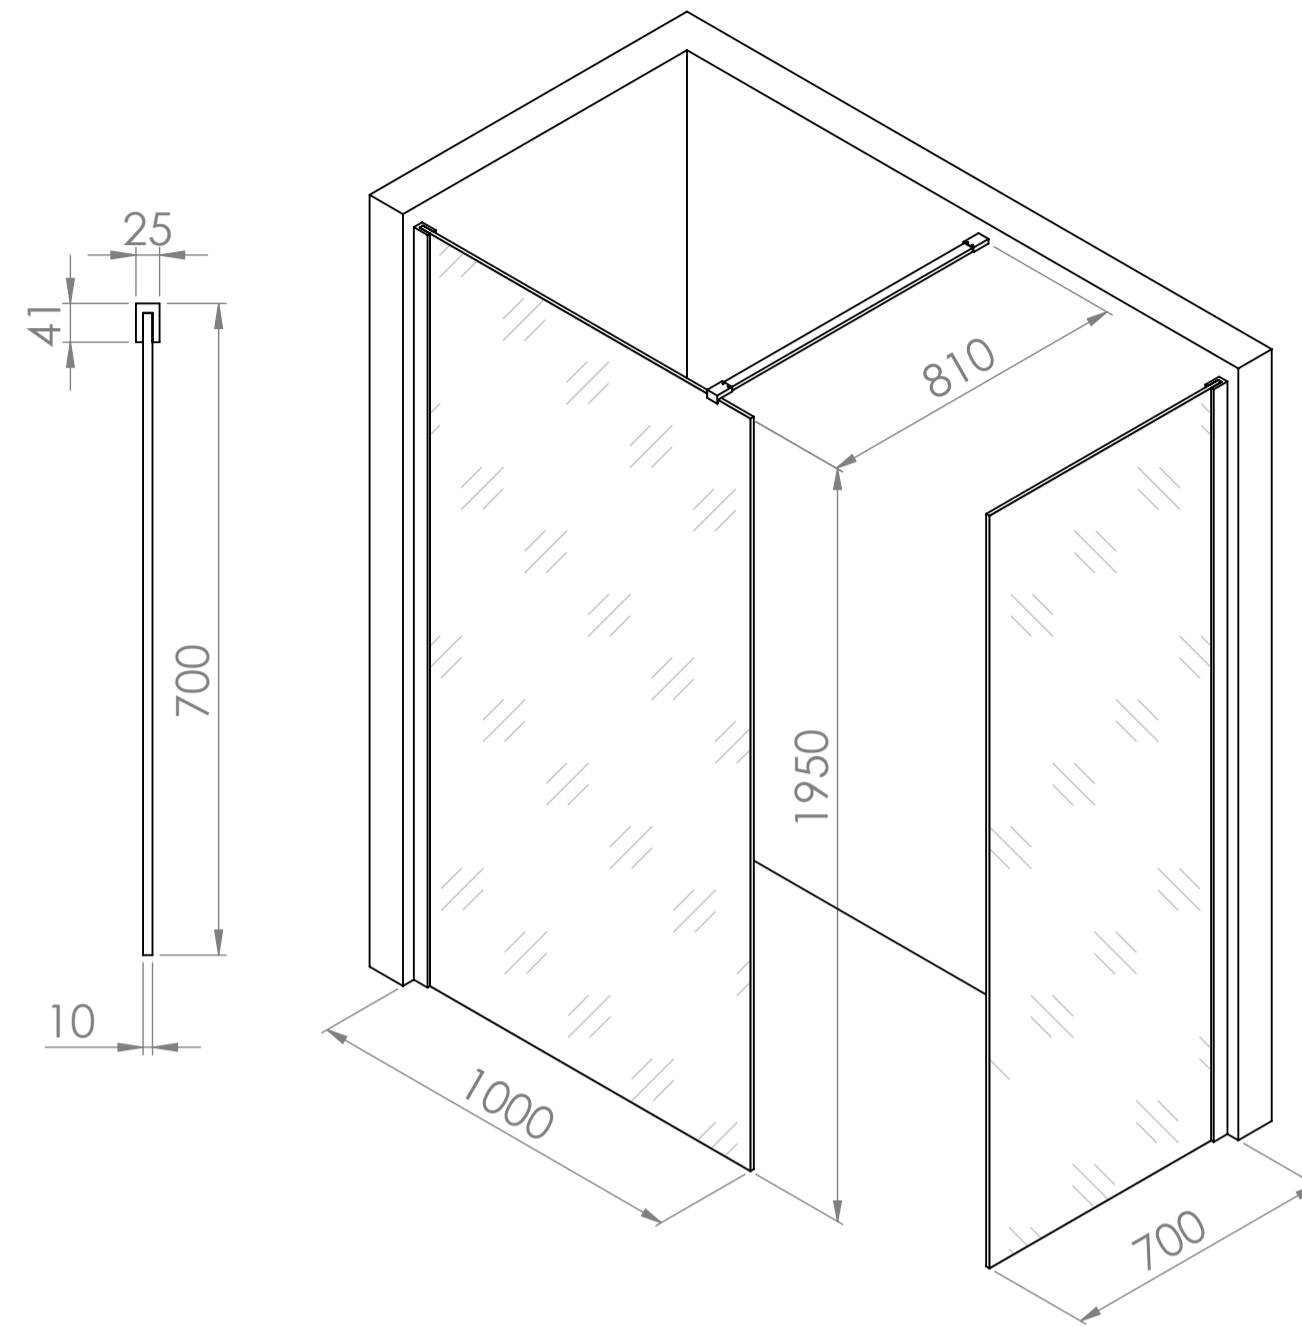

Top View

Full Enclosure View

Shower Tray with Enclosure Kit - A

Shower Tray - Top View

Section View A - A

Waste Kit - Side View

<h1>LUSSO</h1>	Product Name	Modular Kit B
	Size, mm	1600 x 800
	Contains	Shower Tray Shower Waste 2x 10mm Glass Panel 2x Glass-Wall Fixing Kit Glass Bracing Bar

All dimensions provided in mm.