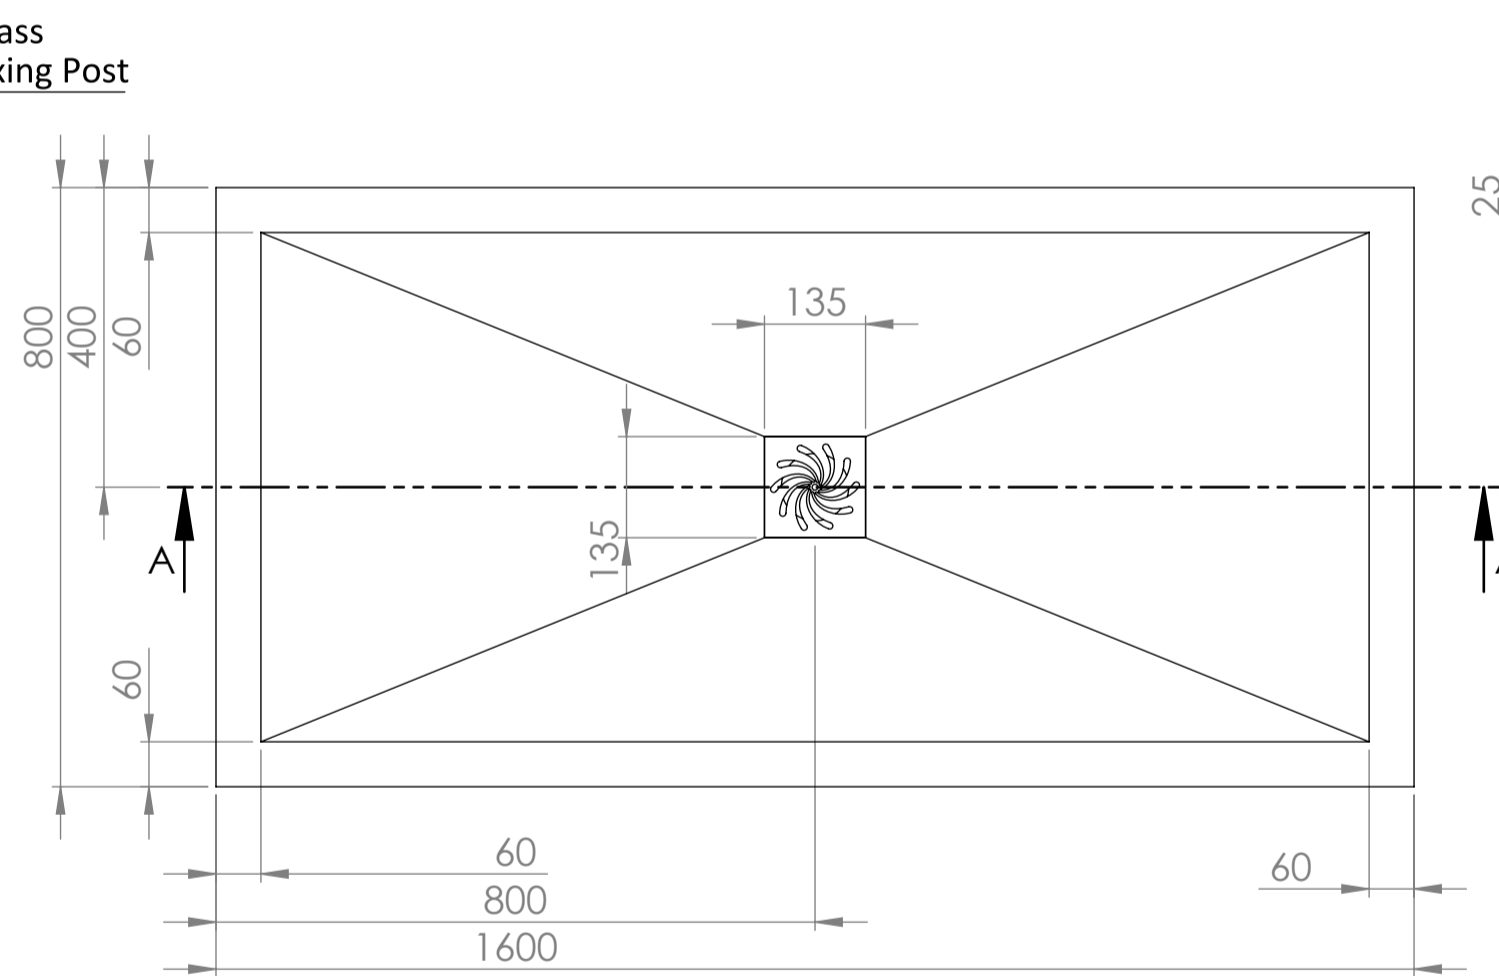

Top View

Full Enclosure View

Shower Tray with Enclosure Kit - A

Shower Tray - Top View

Section View A - A

Waste Kit - Side View

<h1>LUSSO</h1>	Product Name	Modular Kit B
	Size, mm	1600 x 800
	Contains	Shower Tray Shower Waste 2x 10mm Glass Panel 2x Glass-Wall Fixing Kit Glass Bracing Bar

All dimensions provided in mm.