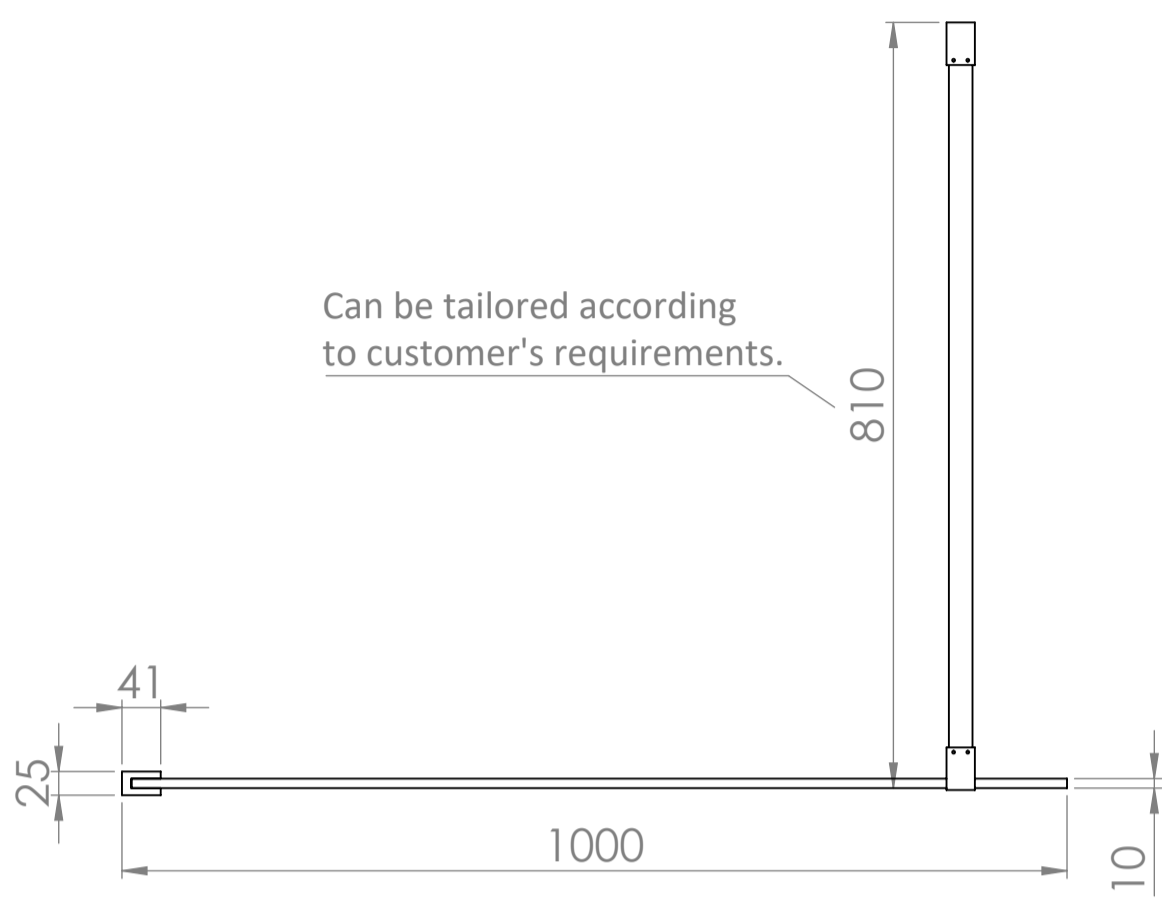

Top View

Full Enclosure View

Shower Tray with Enclosure Kit - A

Shower Tray - Top View

Section View A - A

Waste Kit - Side View

<h1>LUSSO</h1>	Product Name	Modular Kit B
	Size, mm	1600 x 800
	Contains	Shower Tray Shower Waste 2x 10mm Glass Panel 2x Glass-Wall Fixing Kit Glass Bracing Bar

All dimensions provided in mm.