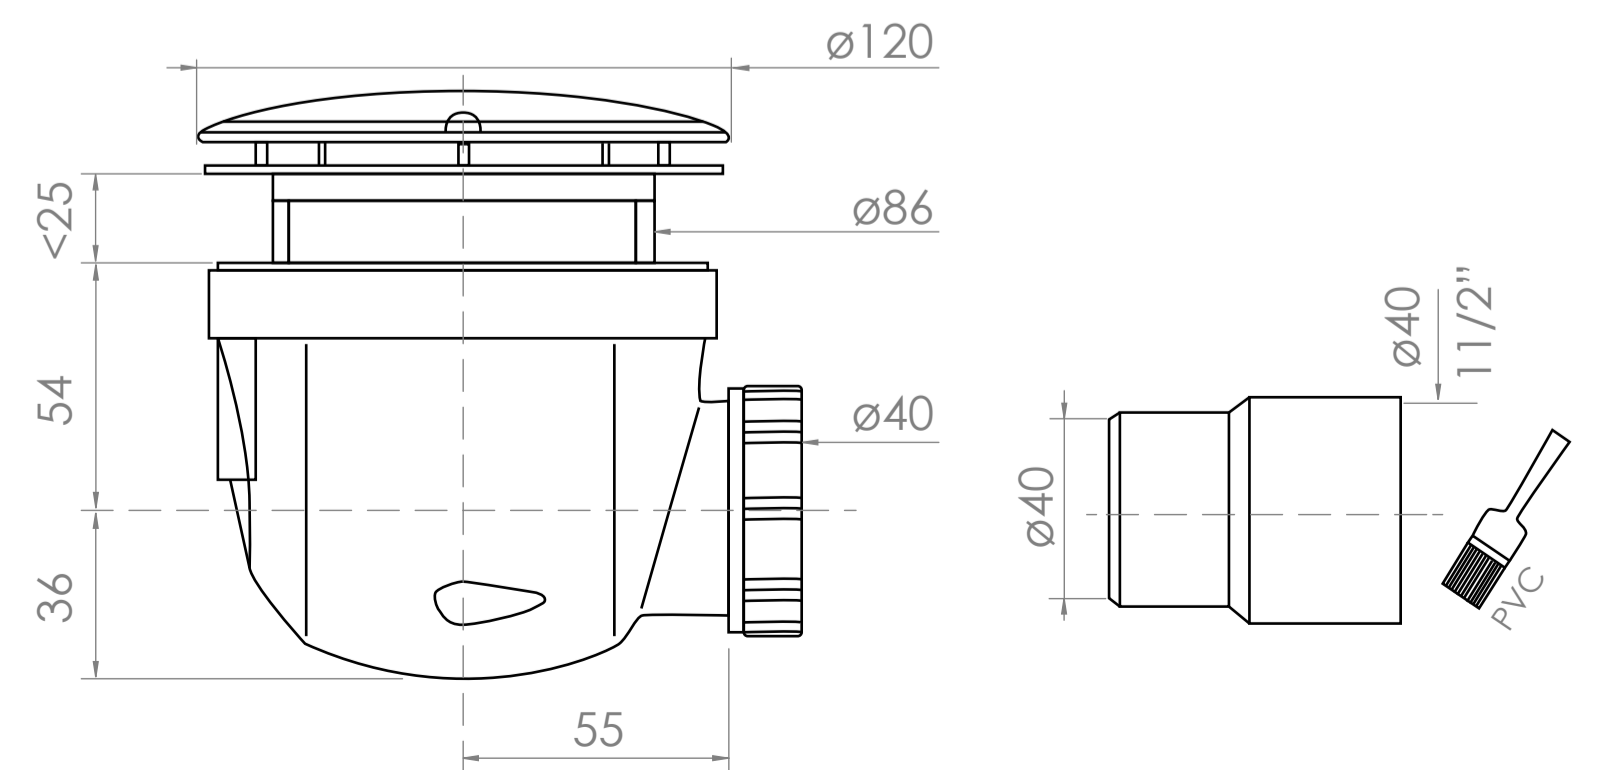

Top View

Full Enclosure View

Shower Tray with Enclosure Kit - A

Shower Tray - Top View

Section View A - A

Waste Kit - Side View

<h1>LUSSO</h1>	Product Name	Modular Kit B
	Size, mm	1600 x 800
	Contains	Shower Tray Shower Waste 2x 10mm Glass Panel 2x Glass-Wall Fixing Kit Glass Bracing Bar

All dimensions provided in mm.