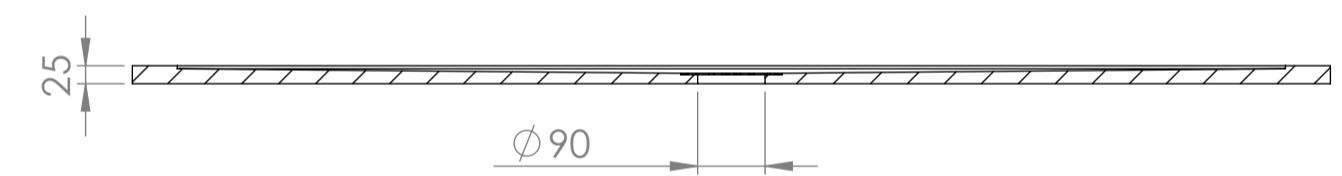

Top View

Full Enclosure View

Shower Tray with Enclosure Kit - A

Shower Tray - Top View

Section View A - A

Waste Kit - Side View

<h1>LUSSO</h1>	Product Name	Modular Kit B
	Size, mm	1600 x 800
	Contains	Shower Tray Shower Waste 2x 10mm Glass Panel 2x Glass-Wall Fixing Kit Glass Bracing Bar

All dimensions provided in mm.