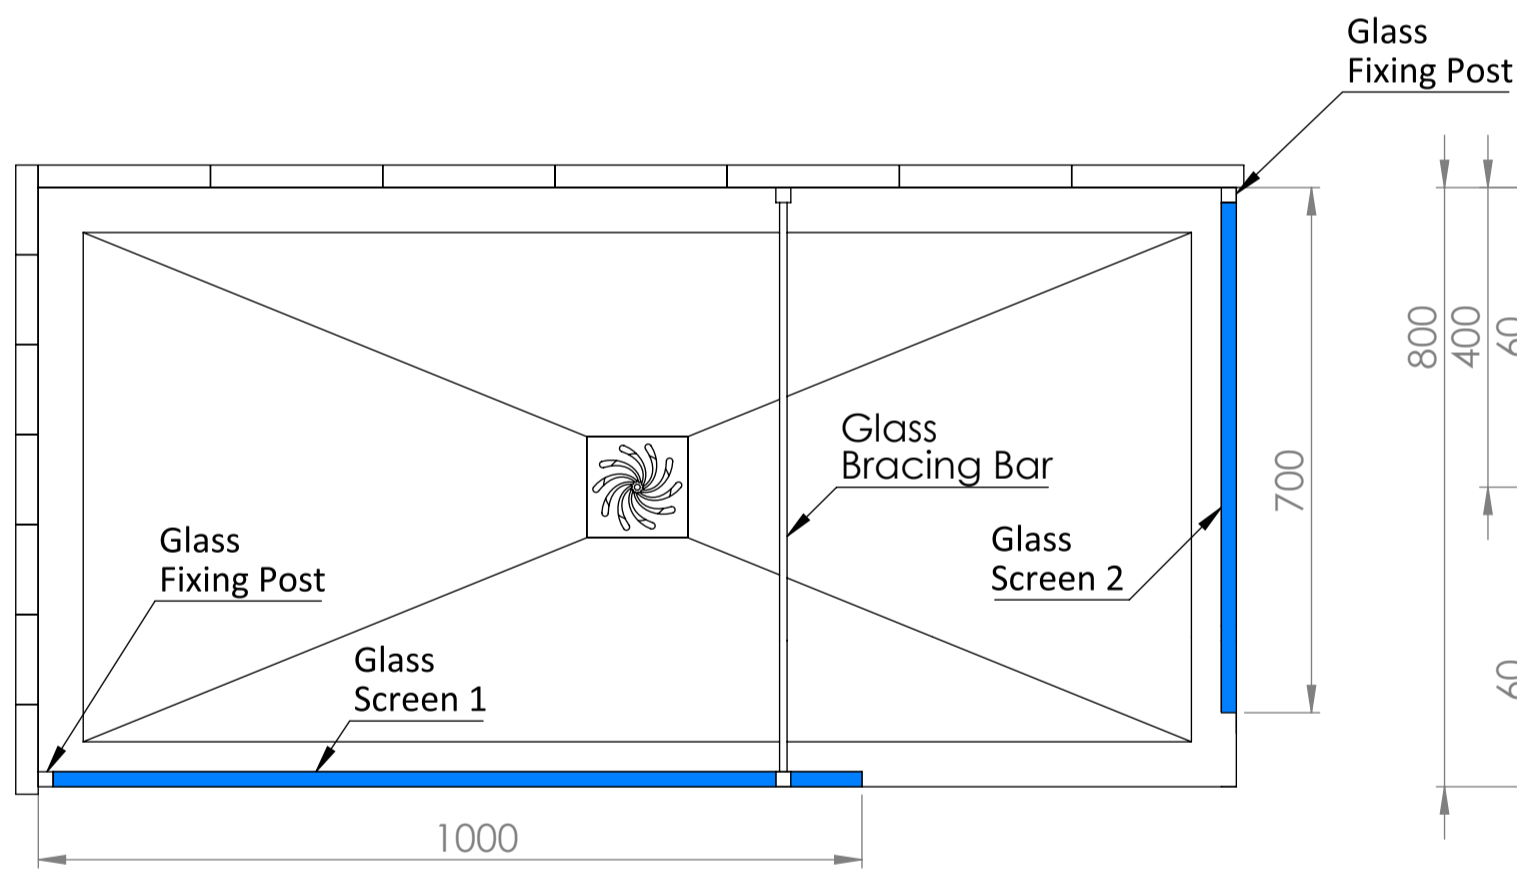

Top View

Full Enclosure View

Shower Tray with Enclosure Kit - A

Shower Tray - Top View

Section View A - A

Waste Kit - Side View

<h1>LUSSO</h1>	Product Name	Modular Kit B
	Size, mm	1600 x 800
	Contains	Shower Tray Shower Waste 2x 10mm Glass Panel 2x Glass-Wall Fixing Kit Glass Bracing Bar

All dimensions provided in mm.