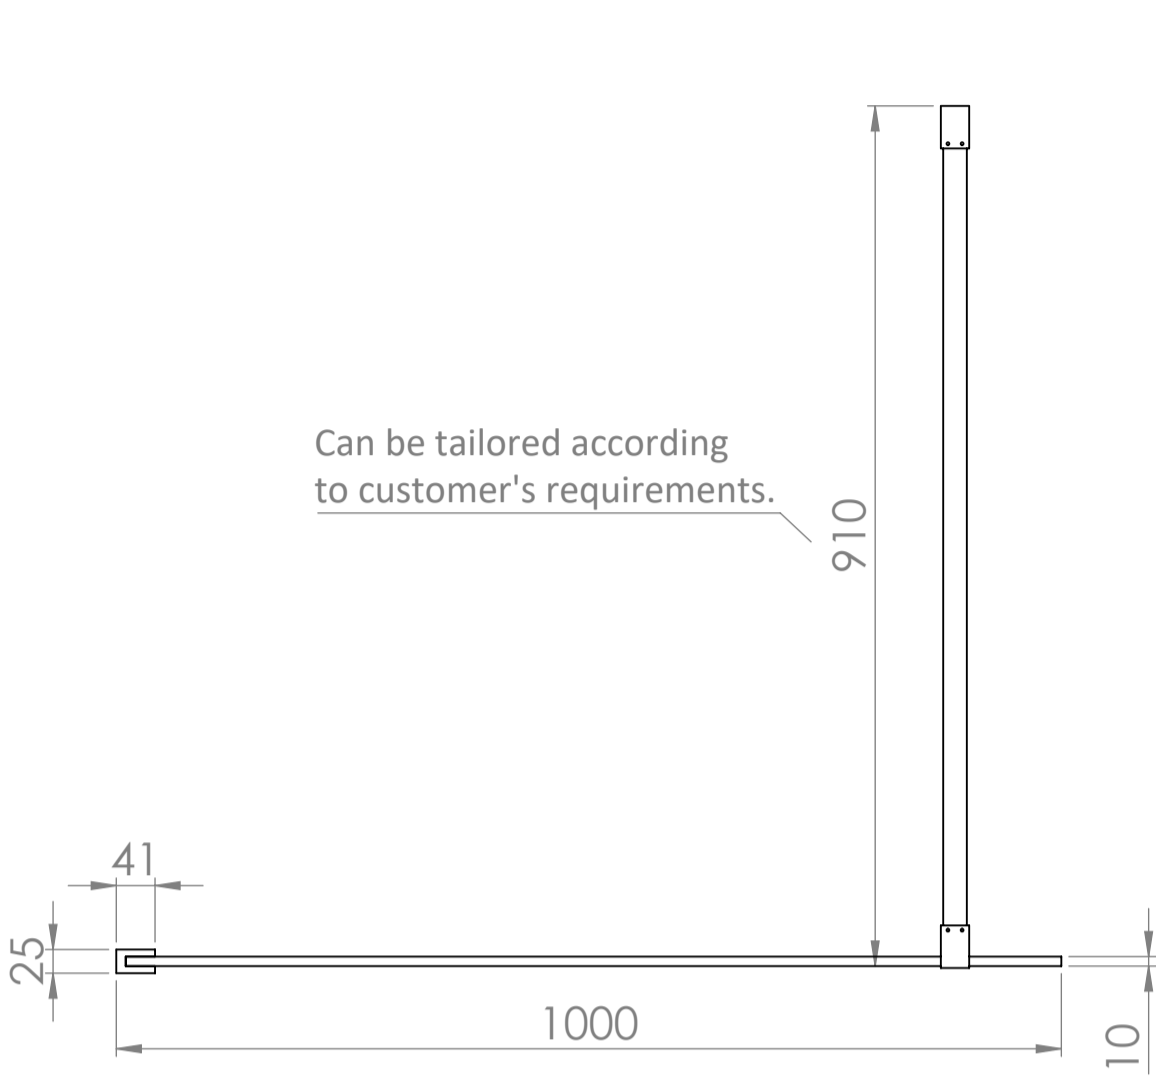

Top View

Full Enclosure View

Shower Tray with Enclosure Kit - A

Shower Tray - Top View

Section View A - A

Waste Kit - Side View

LUSO

Product Name	Modular Kit B
Size, mm	1500 x 900
Contains	Shower Tray Shower Waste 2x 10mm Glass Panel 2x Glass-Wall Fixing Kit Glass Bracing Bar

All dimensions provided in mm.