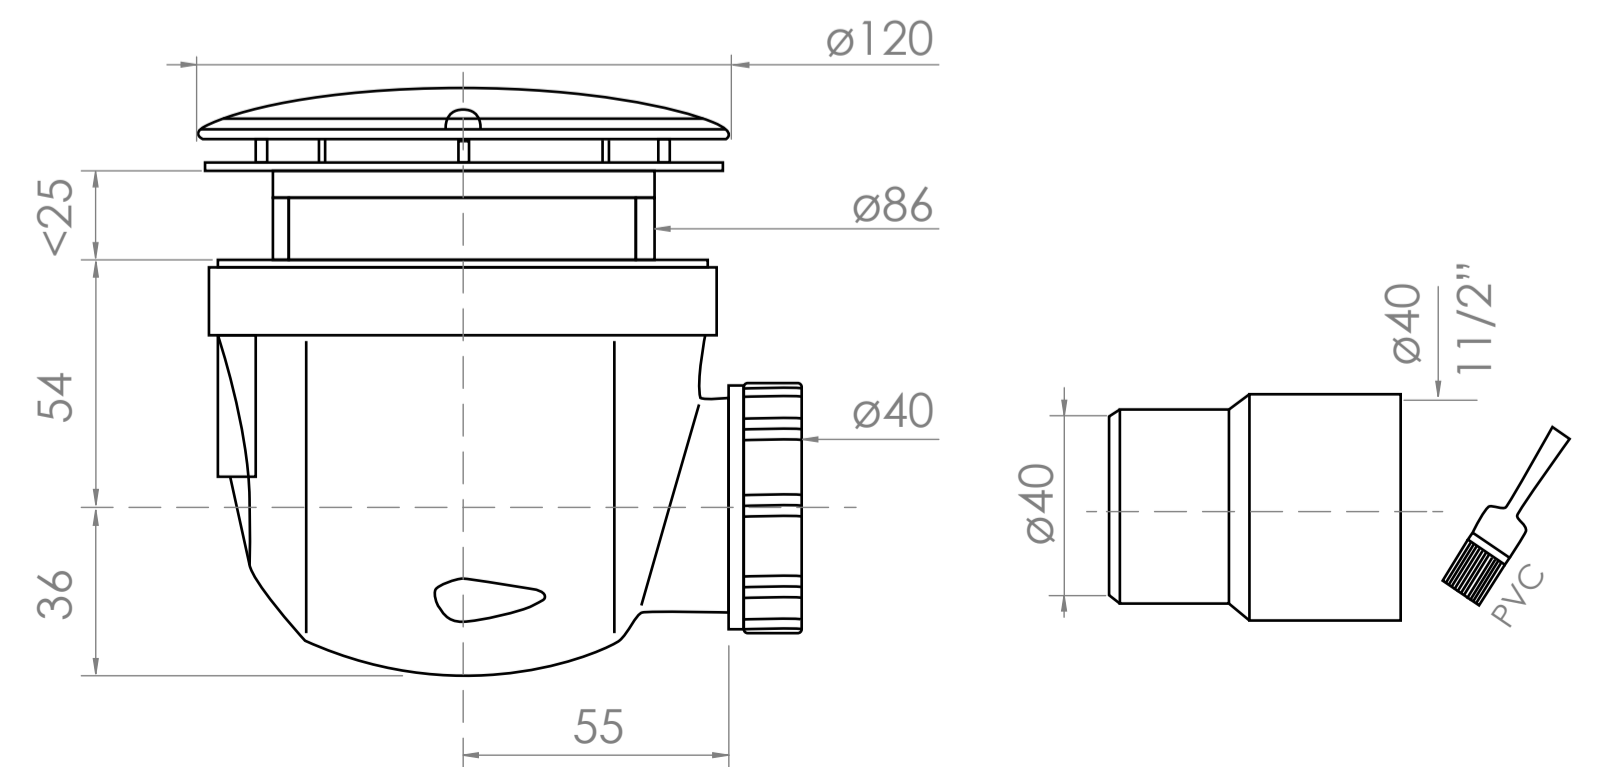

Top View

Full Enclosure View

Shower Tray with Enclosure Kit - A

Shower Tray - Top View

Section View A - A

Waste Kit - Side View

LUSO

Product Name	Modular Kit B
Size, mm	1500 x 900
Contains	Shower Tray Shower Waste 2x 10mm Glass Panel 2x Glass-Wall Fixing Kit Glass Bracing Bar

All dimensions provided in mm.