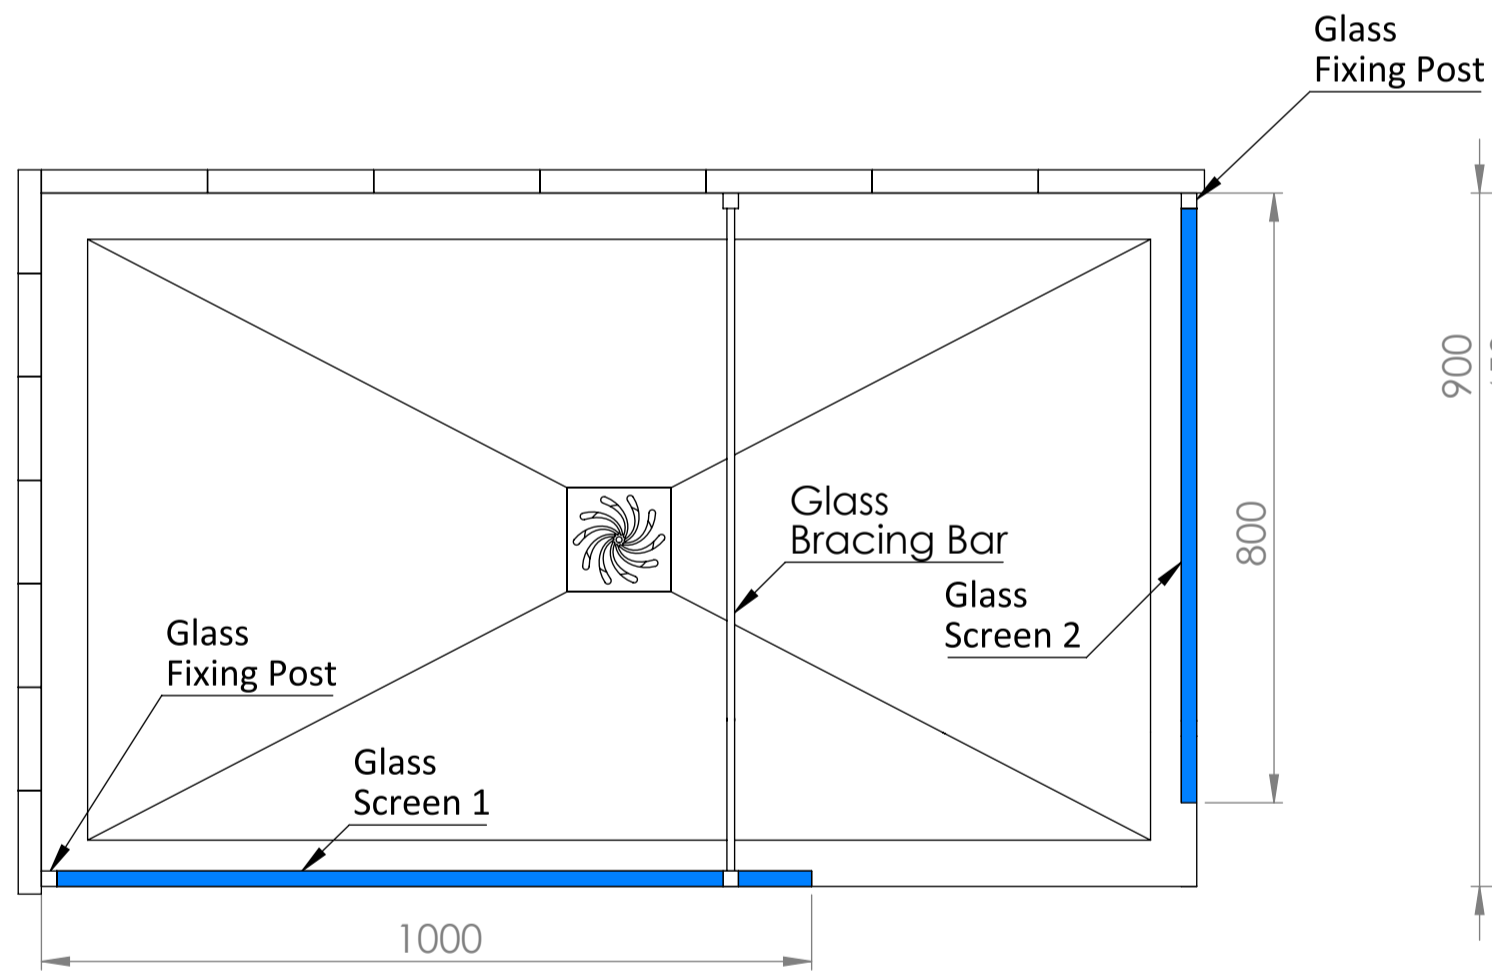

Top View

Full Enclosure View

Shower Tray with Enclosure Kit - A

Shower Tray - Top View

Section View A - A

Waste Kit - Side View

LUSO

Product Name	Modular Kit B
Size, mm	1500 x 900
Contains	Shower Tray Shower Waste 2x 10mm Glass Panel 2x Glass-Wall Fixing Kit Glass Bracing Bar

All dimensions provided in mm.