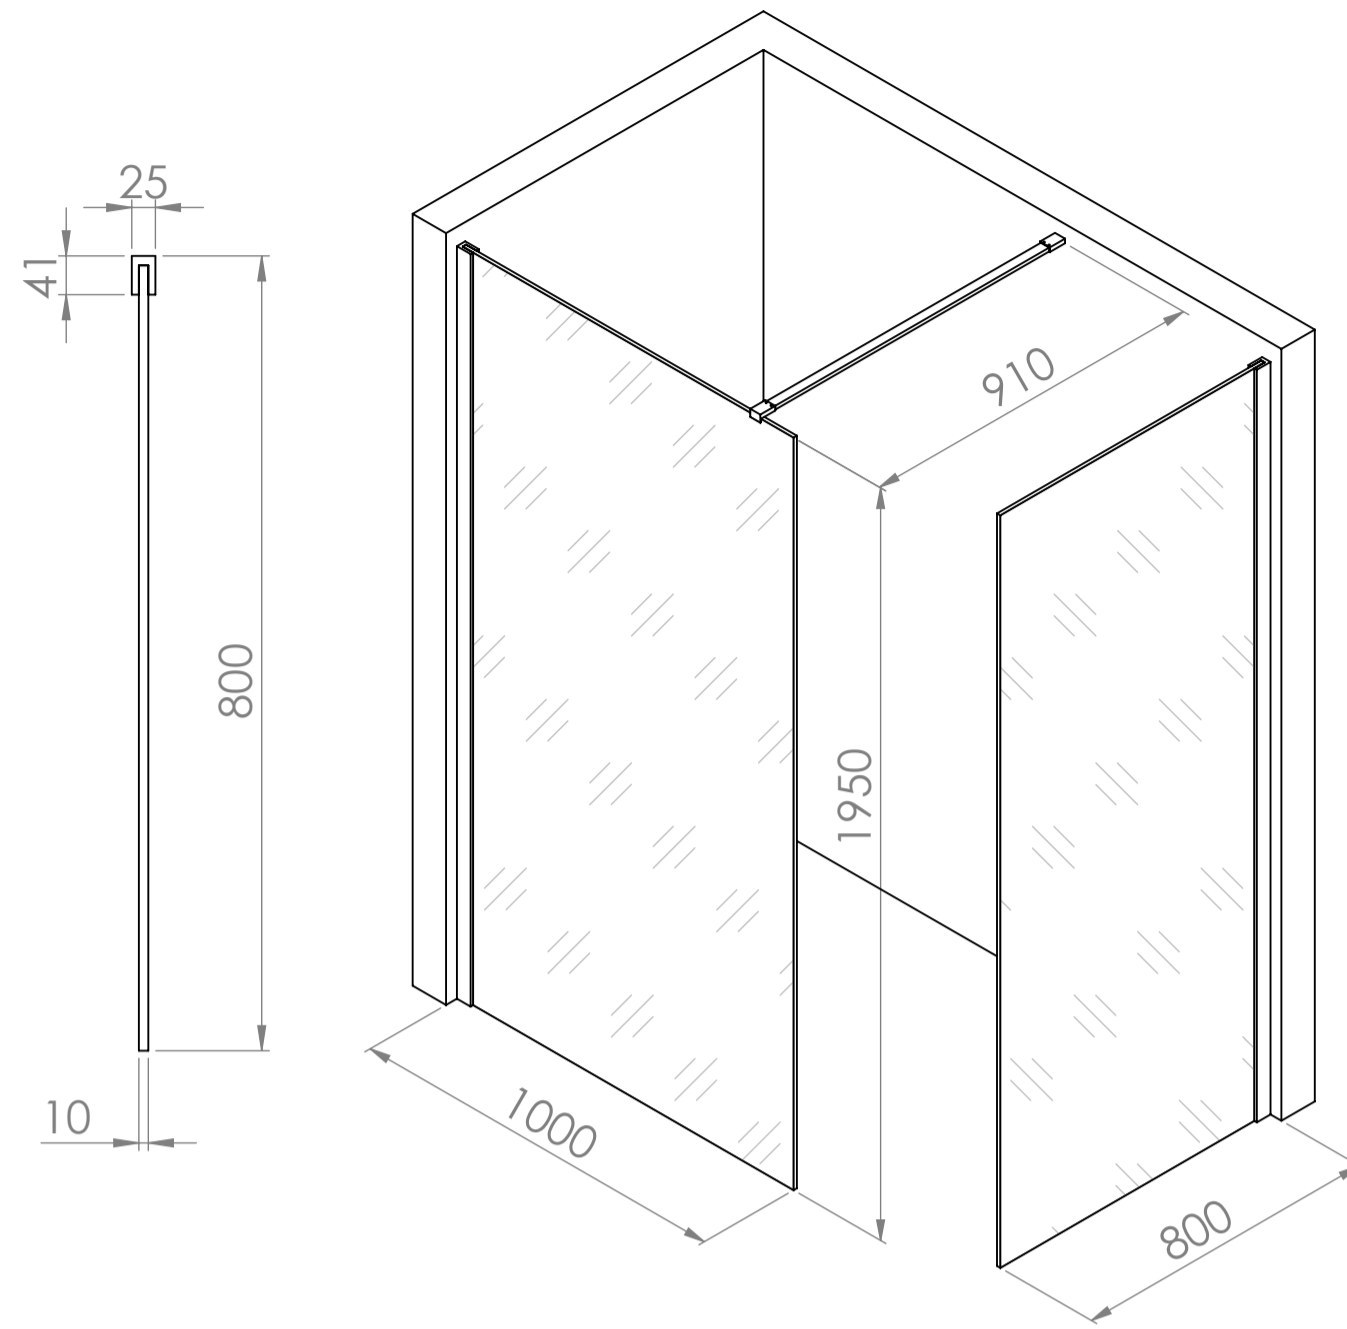

Top View

Full Enclosure View

Shower Tray with Enclosure Kit - A

Shower Tray - Top View

Section View A - A

Waste Kit - Side View

LUSO

Product Name	Modular Kit B
Size, mm	1500 x 900
Contains	Shower Tray Shower Waste 2x 10mm Glass Panel 2x Glass-Wall Fixing Kit Glass Bracing Bar

All dimensions provided in mm.