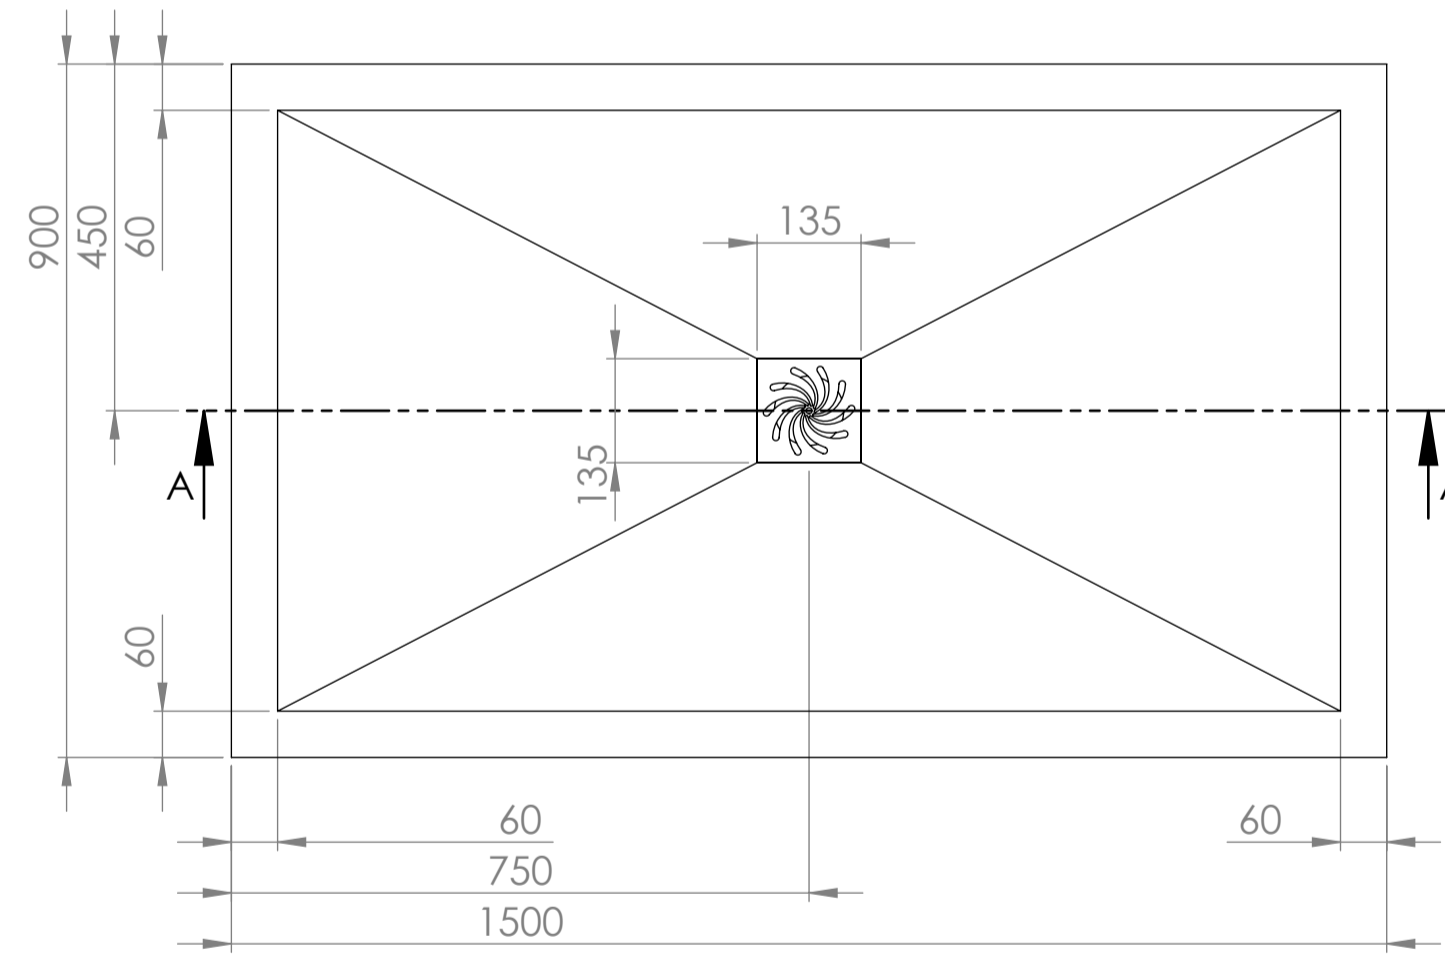

Top View

Full Enclosure View

Shower Tray with Enclosure Kit - A

Shower Tray - Top View

Section View A - A

Waste Kit - Side View

LUSO

Product Name	Modular Kit B
Size, mm	1500 x 900
Contains	Shower Tray Shower Waste 2x 10mm Glass Panel 2x Glass-Wall Fixing Kit Glass Bracing Bar

All dimensions provided in mm.