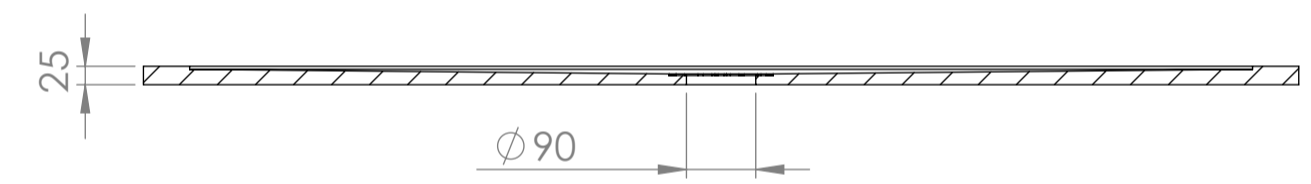

Top View

Full Enclosure View

Shower Tray with Enclosure Kit - A

Shower Tray - Top View

Section View A - A

Waste Kit - Side View

LUSO

Product Name	Modular Kit B
Size, mm	1500 x 900
Contains	Shower Tray Shower Waste 2x 10mm Glass Panel 2x Glass-Wall Fixing Kit Glass Bracing Bar

All dimensions provided in mm.