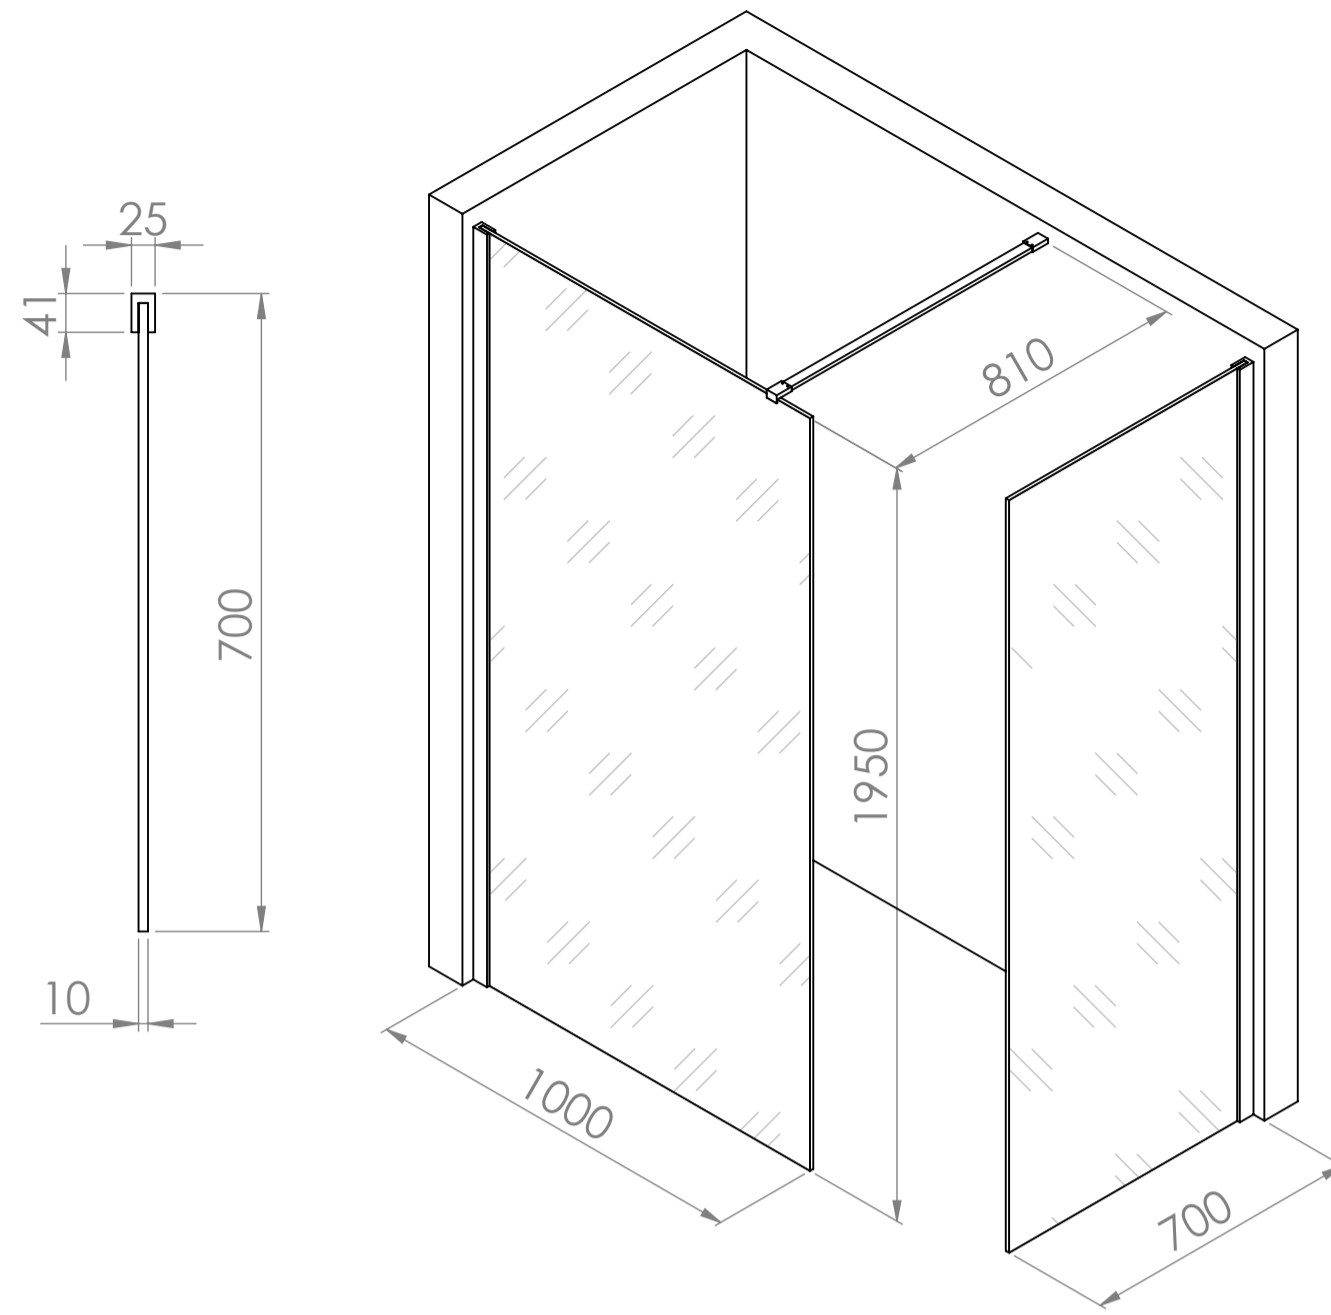

Top View

Full Enclosure View

Shower Tray with Enclosure Kit - A

Shower Tray - Top View

Section View A - A

Waste Kit - Side View

LUSO	Product Name	Modular Kit B
	Size, mm	1500 x 800
	Contains	Shower Tray Shower Waste 2x 10mm Glass Panel 2x Glass-Wall Fixing Kit Glass Bracing Bar

All dimensions provided in mm.