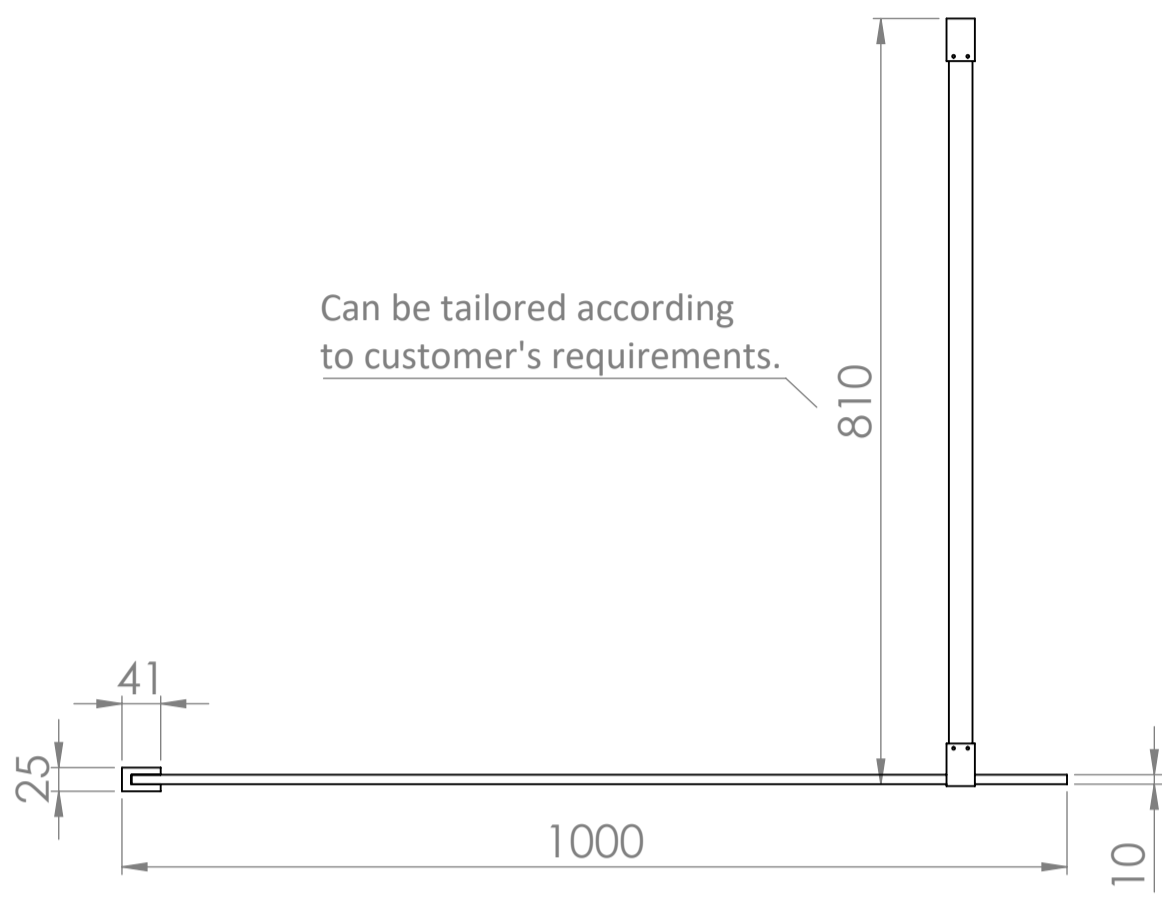

Top View

Full Enclosure View

Shower Tray with Enclosure Kit - A

Shower Tray - Top View

Section View A - A

Waste Kit - Side View

LUSO	Product Name	Modular Kit B
	Size, mm	1500 x 800
	Contains	Shower Tray Shower Waste 2x 10mm Glass Panel 2x Glass-Wall Fixing Kit Glass Bracing Bar

All dimensions provided in mm.