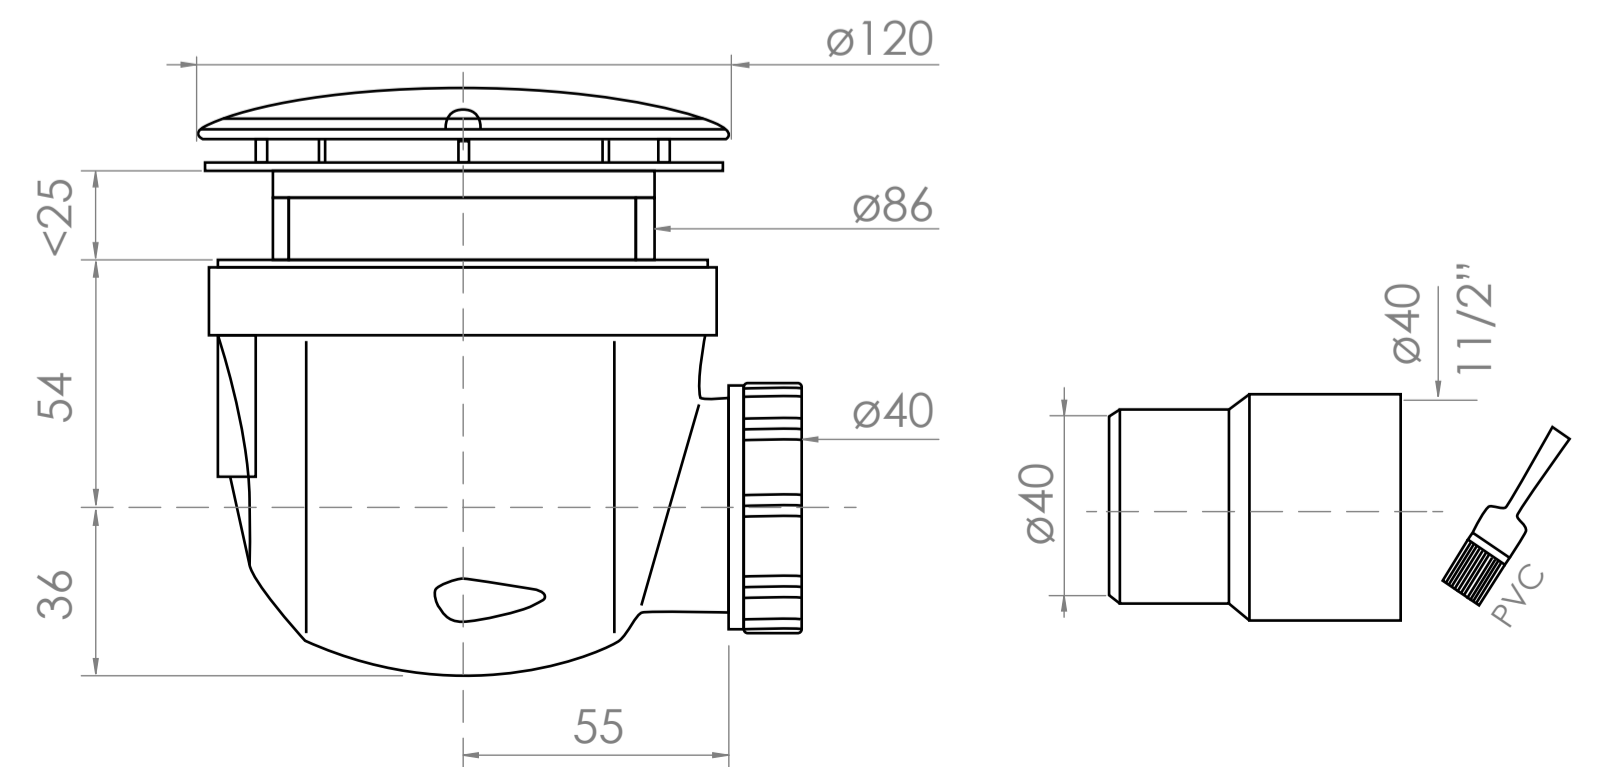

Top View

Full Enclosure View

Shower Tray with Enclosure Kit - A

Shower Tray - Top View

Section View A - A

Waste Kit - Side View

LUSO	Product Name	Modular Kit B
	Size, mm	1500 x 800
	Contains	Shower Tray Shower Waste 2x 10mm Glass Panel 2x Glass-Wall Fixing Kit Glass Bracing Bar

All dimensions provided in mm.