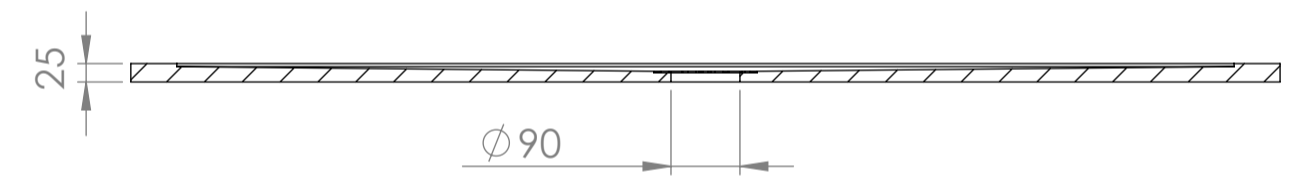

Top View

Full Enclosure View

Shower Tray with Enclosure Kit - A

Shower Tray - Top View

Section View A - A

Waste Kit - Side View

LUSO	Product Name	Modular Kit B
	Size, mm	1500 x 800
	Contains	Shower Tray Shower Waste 2x 10mm Glass Panel 2x Glass-Wall Fixing Kit Glass Bracing Bar

All dimensions provided in mm.