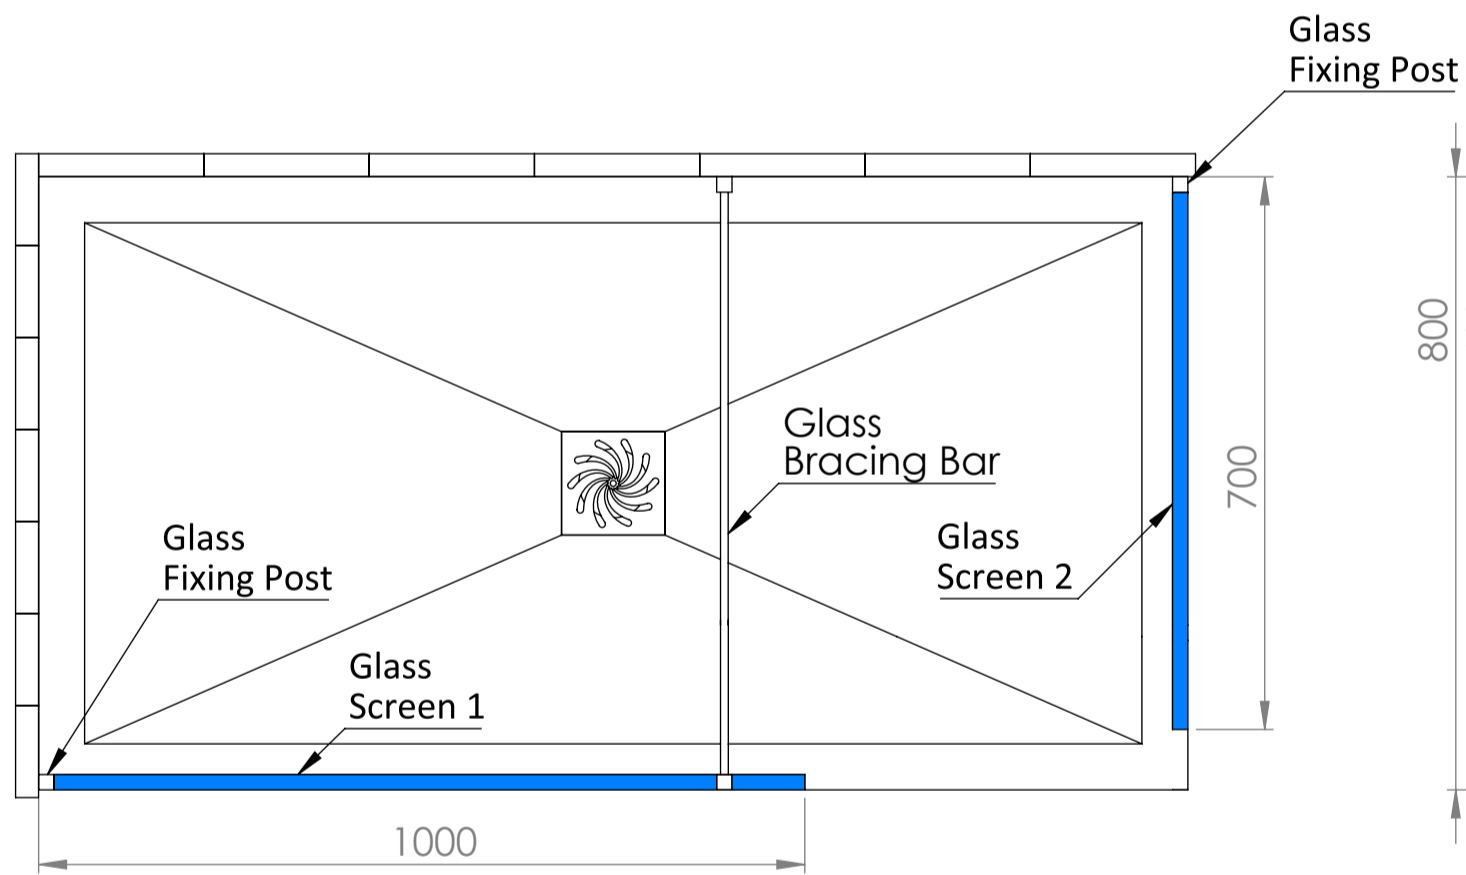

Top View

Full Enclosure View

Shower Tray with Enclosure Kit - A

Shower Tray - Top View

Section View A - A

Waste Kit - Side View

LUSO	Product Name	Modular Kit B
	Size, mm	1500 x 800
	Contains	Shower Tray Shower Waste 2x 10mm Glass Panel 2x Glass-Wall Fixing Kit Glass Bracing Bar

All dimensions provided in mm.