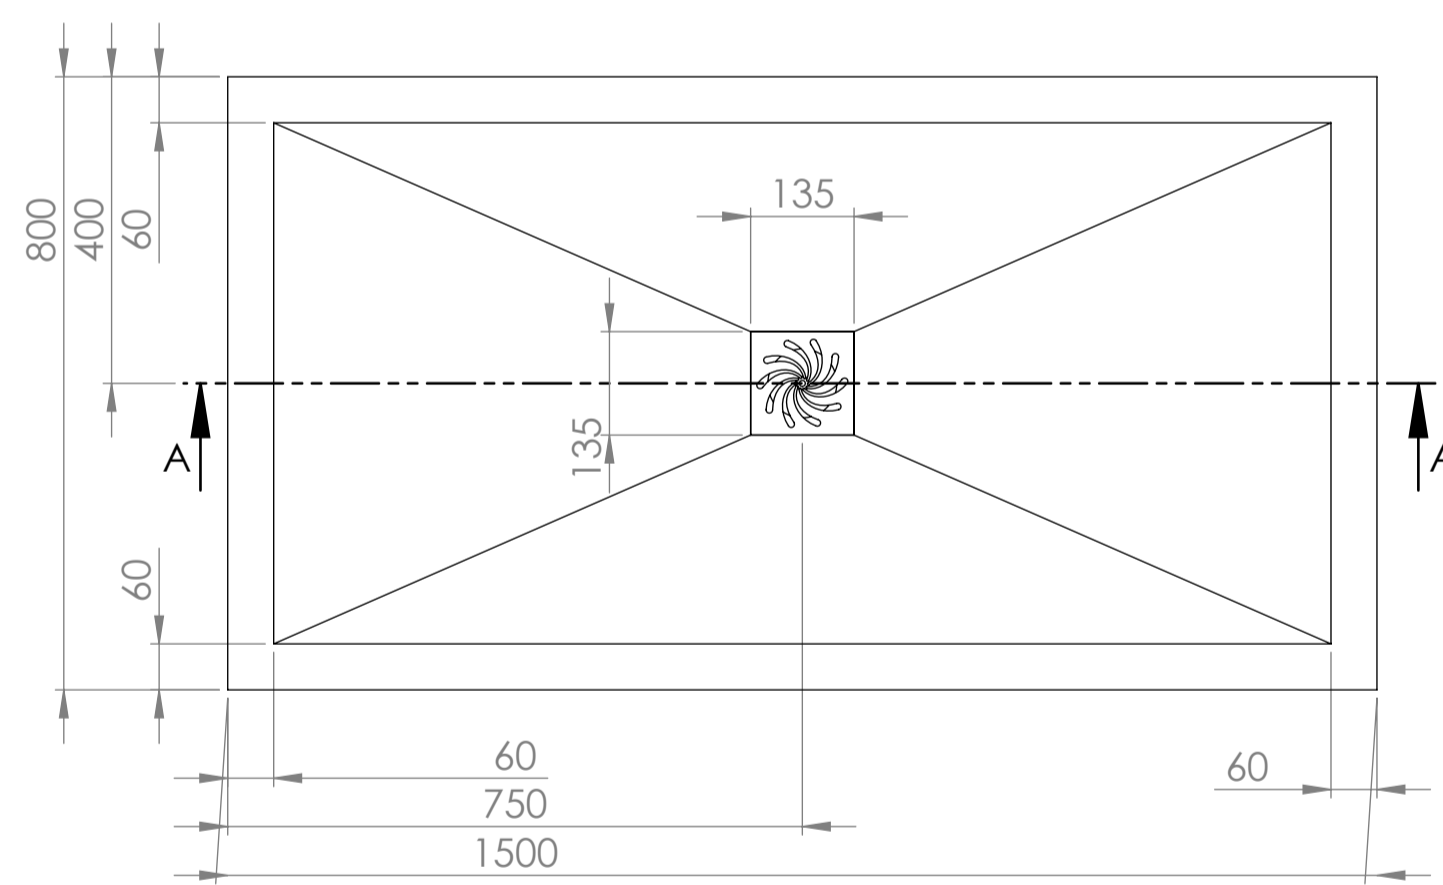

Top View

Full Enclosure View

Shower Tray with Enclosure Kit - A

Shower Tray - Top View

Section View A - A

Waste Kit - Side View

LUSO	Product Name	Modular Kit B
	Size, mm	1500 x 800
	Contains	Shower Tray Shower Waste 2x 10mm Glass Panel 2x Glass-Wall Fixing Kit Glass Bracing Bar

All dimensions provided in mm.