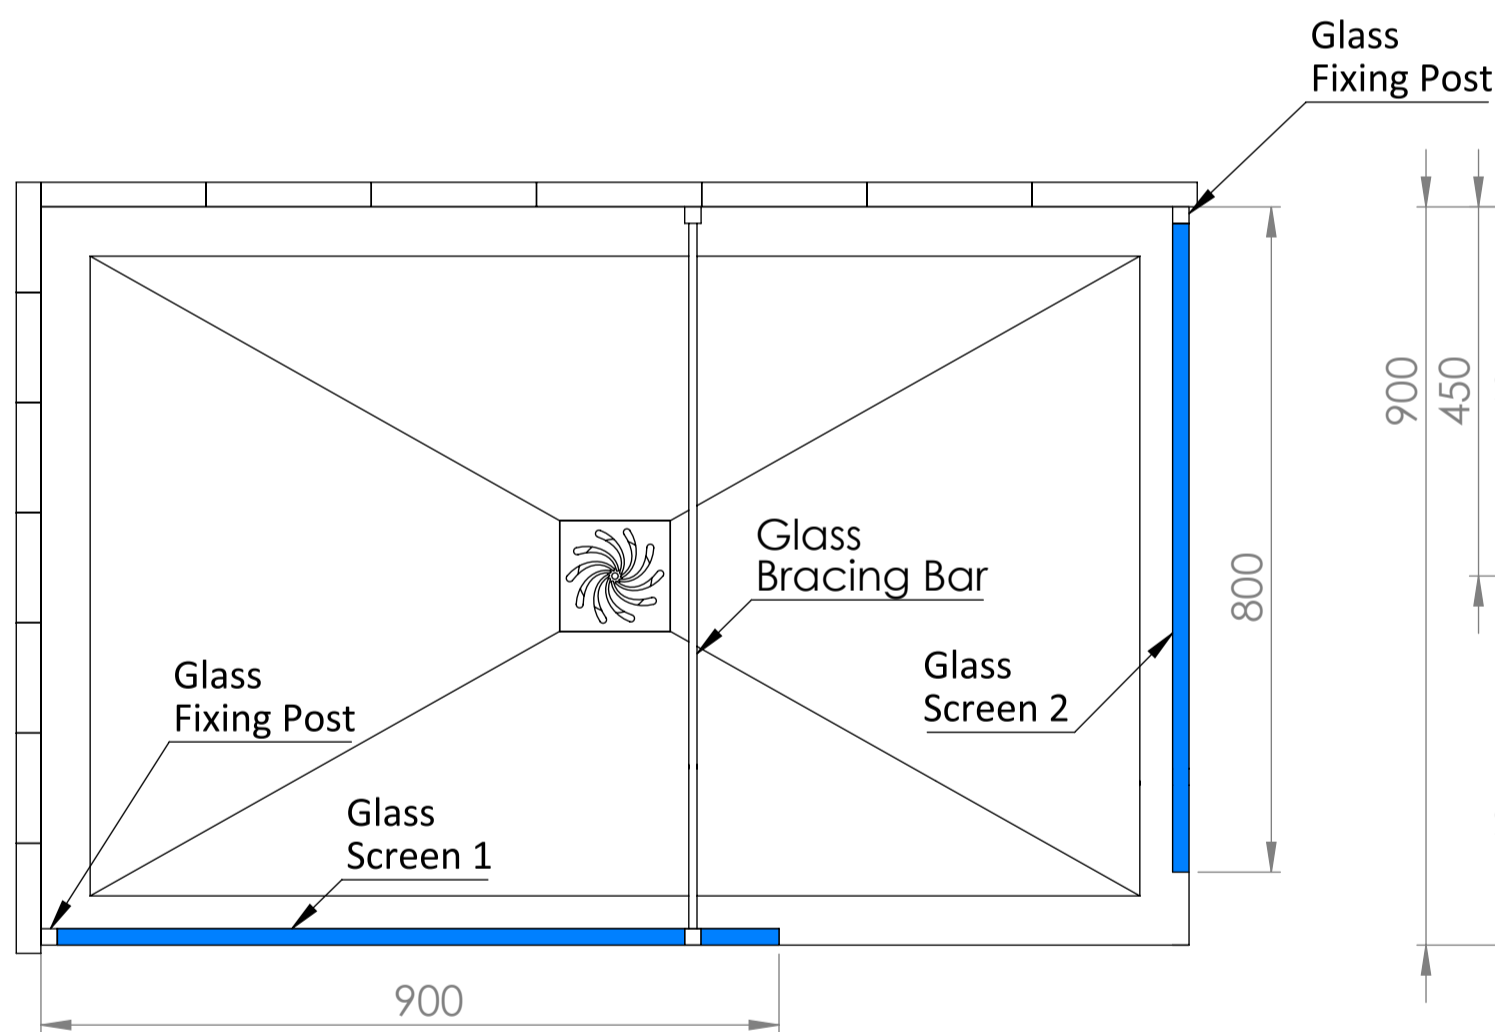

Top View

Full Enclosure View

Shower Tray with Enclosure Kit - A

Shower Tray - Top View

Section View A - A

Waste Kit - Side View

<h1>LUSSO</h1>	Product Name	Modular Kit B
	Size, mm	1400 x 900
	Contains	Shower Tray Shower Waste 2x 10mm Glass Panel 2x Glass-Wall Fixing Kit Glass Bracing Bar

All dimensions provided in mm.