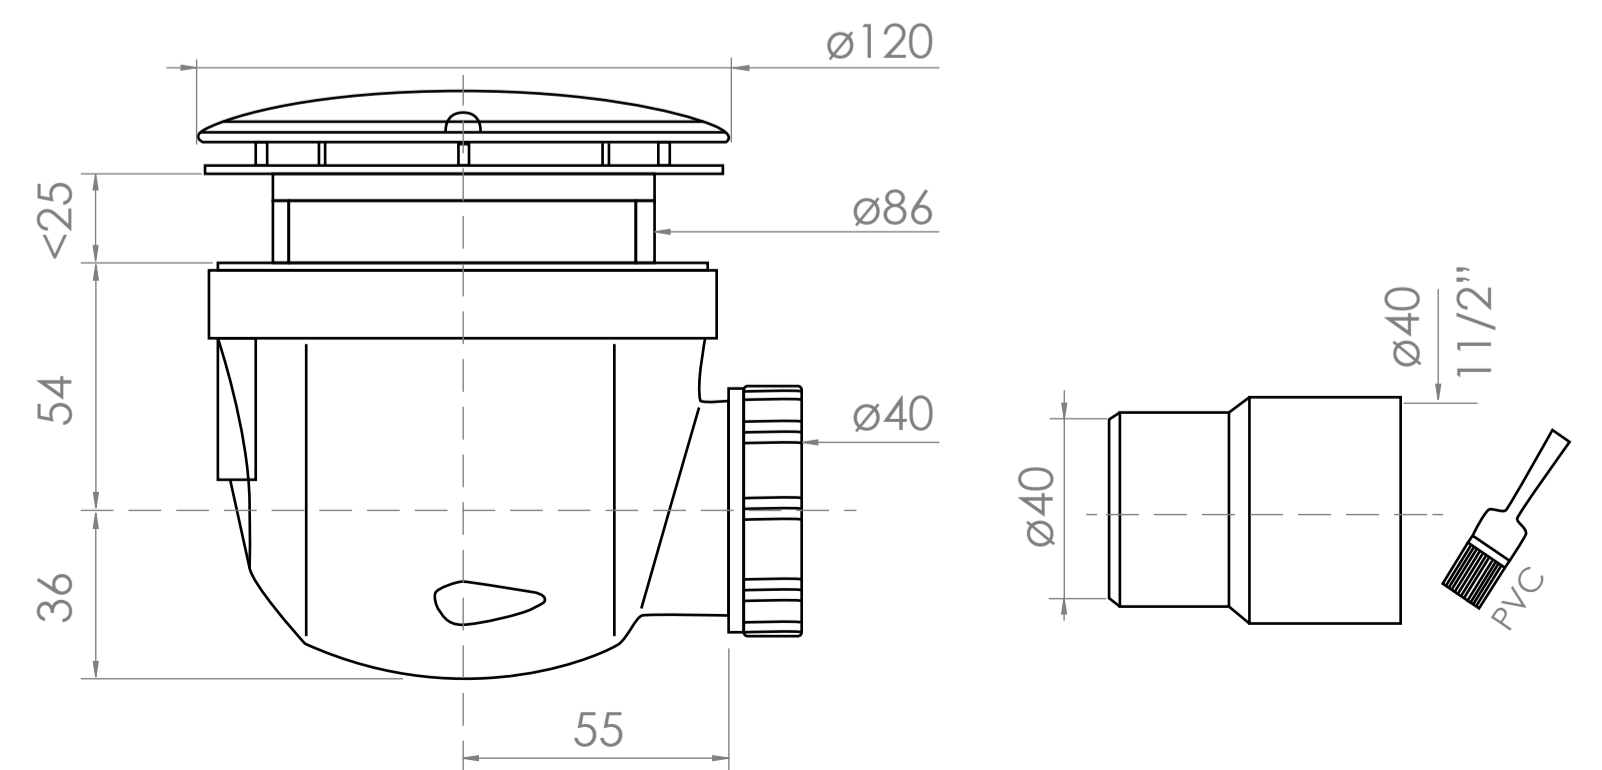

Top View

Full Enclosure View

Shower Tray with Enclosure Kit - A

Shower Tray - Top View

Section View A - A

Waste Kit - Side View

<h1>LUSSO</h1>	Product Name	Modular Kit B
	Size, mm	1400 x 900
	Contains	Shower Tray Shower Waste 2x 10mm Glass Panel 2x Glass-Wall Fixing Kit Glass Bracing Bar

All dimensions provided in mm.