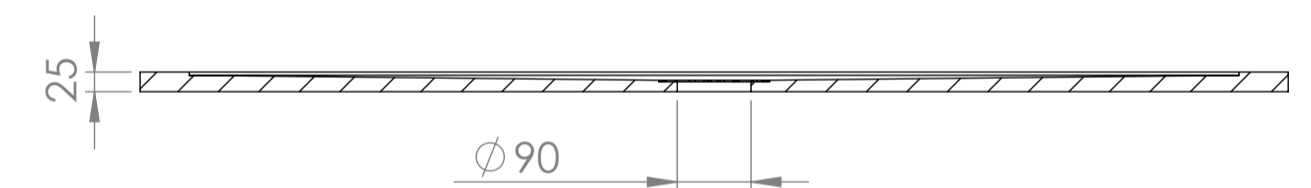

Top View

Full Enclosure View

Shower Tray with Enclosure Kit - A

Shower Tray - Top View

Section View A - A

Waste Kit - Side View

<h1>LUSSO</h1>	Product Name	Modular Kit B
	Size, mm	1400 x 900
	Contains	Shower Tray Shower Waste 2x 10mm Glass Panel 2x Glass-Wall Fixing Kit Glass Bracing Bar

All dimensions provided in mm.