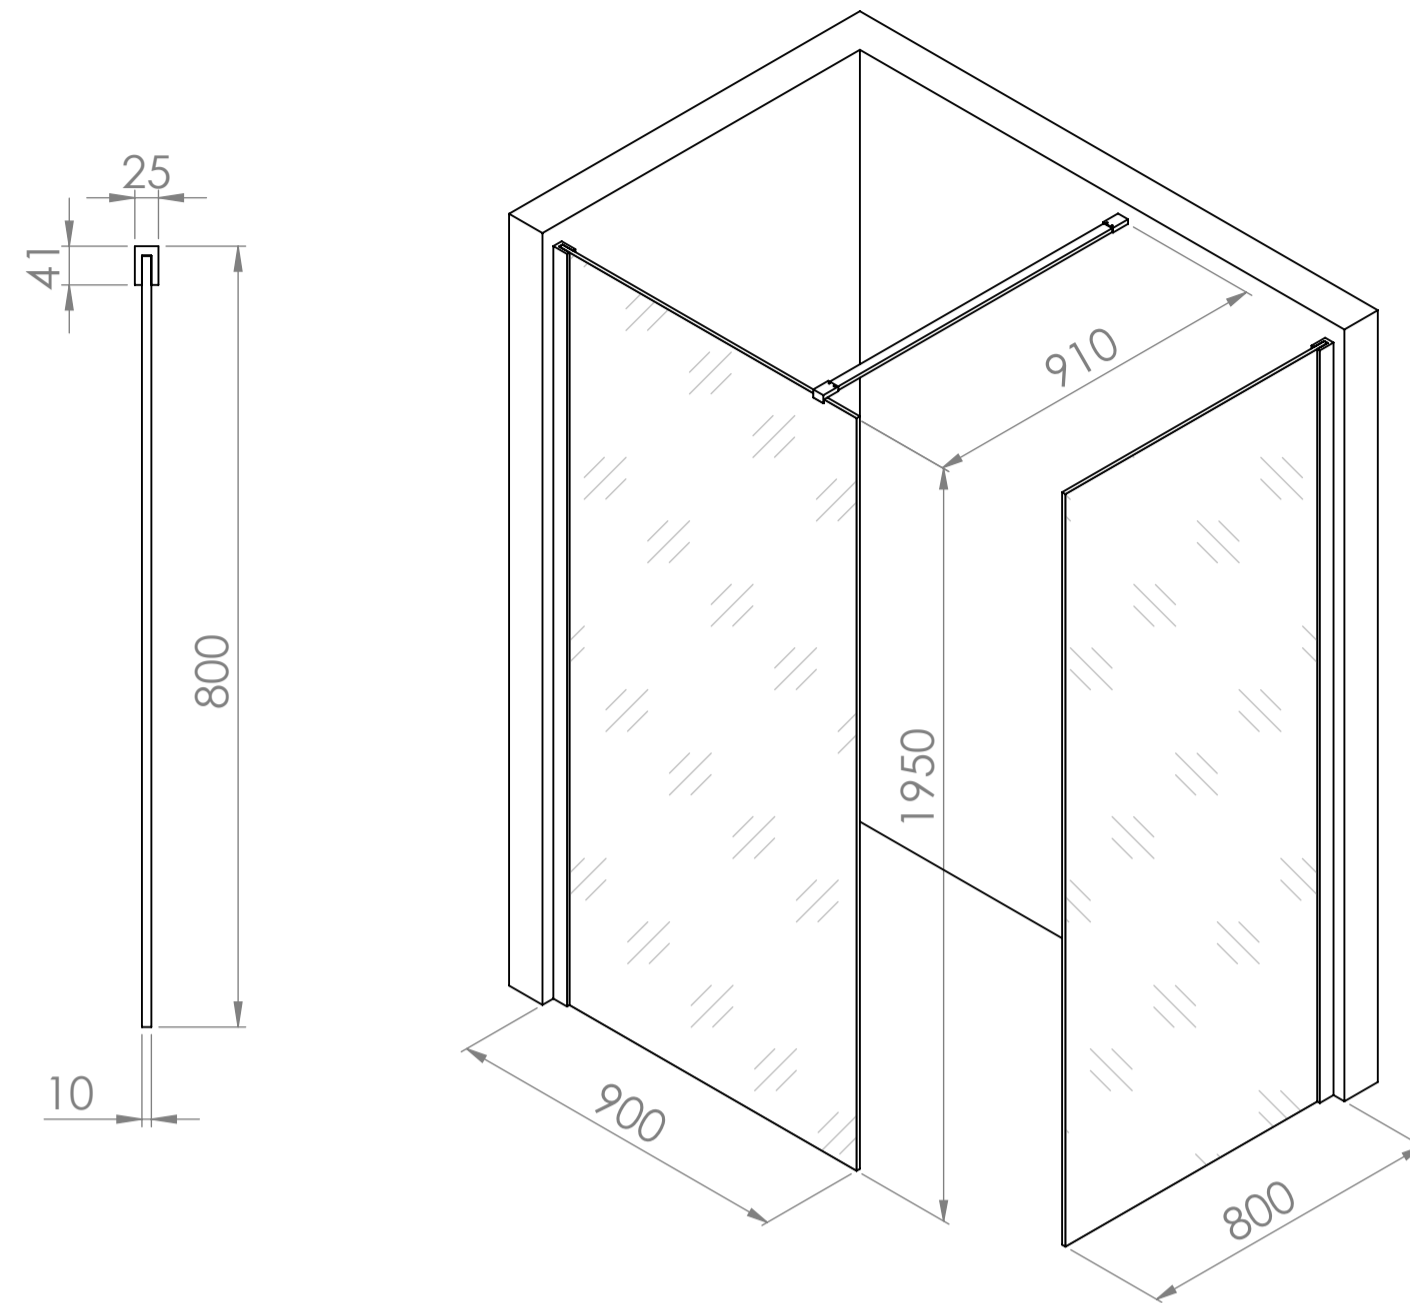

Top View

Full Enclosure View

Shower Tray with Enclosure Kit - A

Shower Tray - Top View

Section View A - A

Waste Kit - Side View

<h1>LUSSO</h1>	Product Name	Modular Kit B
	Size, mm	1400 x 900
	Contains	Shower Tray Shower Waste 2x 10mm Glass Panel 2x Glass-Wall Fixing Kit Glass Bracing Bar

All dimensions provided in mm.