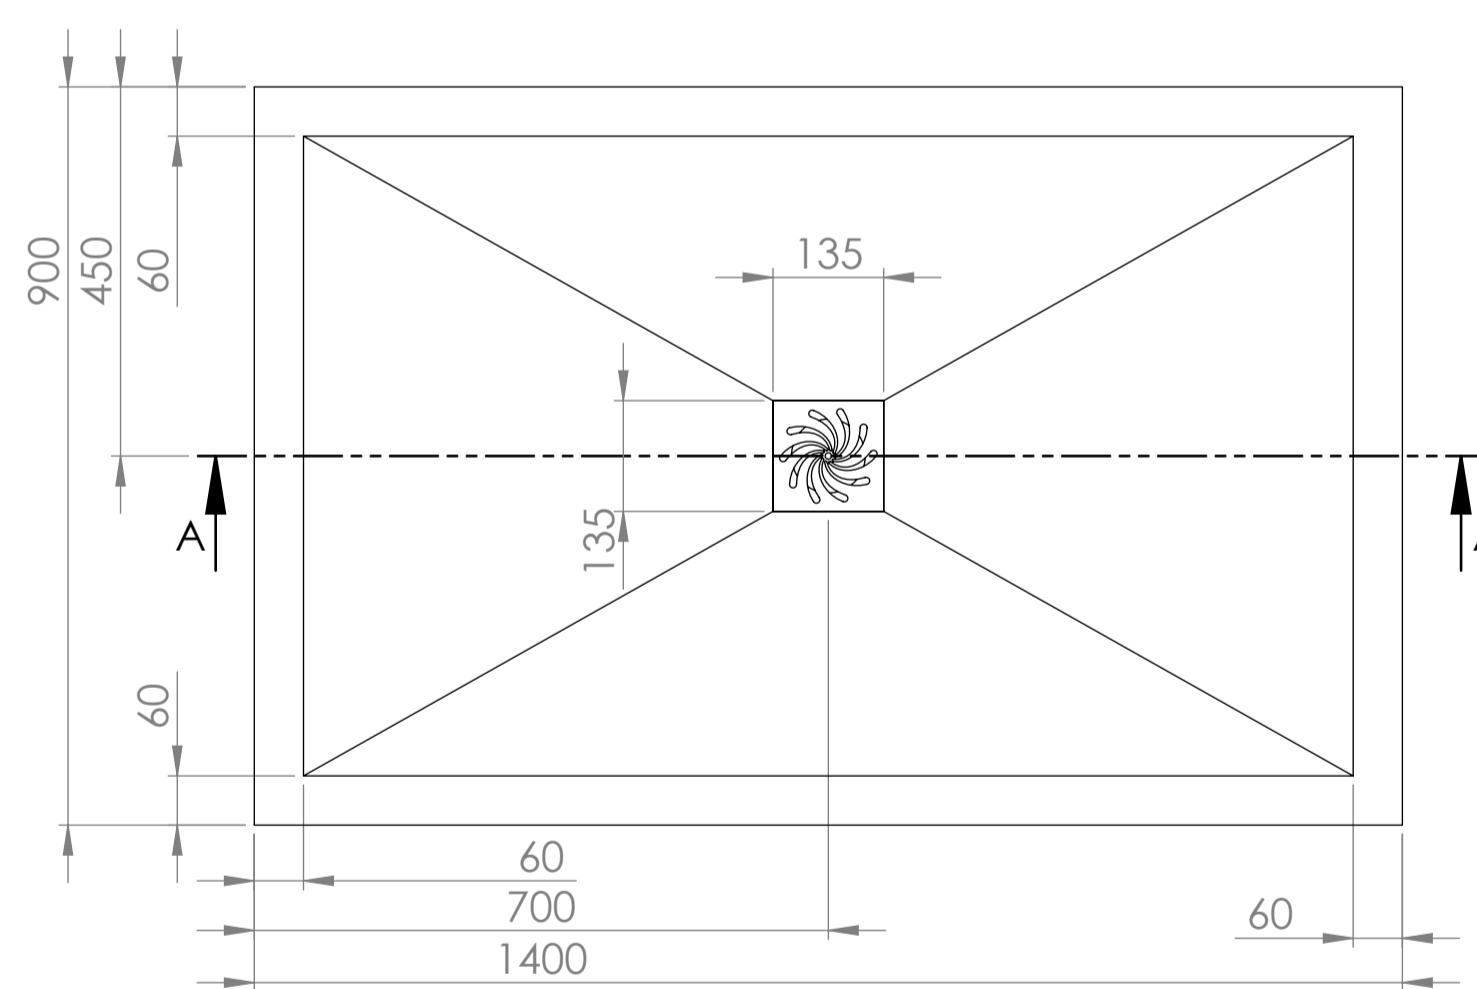

Top View

Full Enclosure View

Shower Tray with Enclosure Kit - A

Shower Tray - Top View

Section View A - A

Waste Kit - Side View

<h1>LUSSO</h1>	Product Name	Modular Kit B
	Size, mm	1400 x 900
	Contains	Shower Tray Shower Waste 2x 10mm Glass Panel 2x Glass-Wall Fixing Kit Glass Bracing Bar

All dimensions provided in mm.