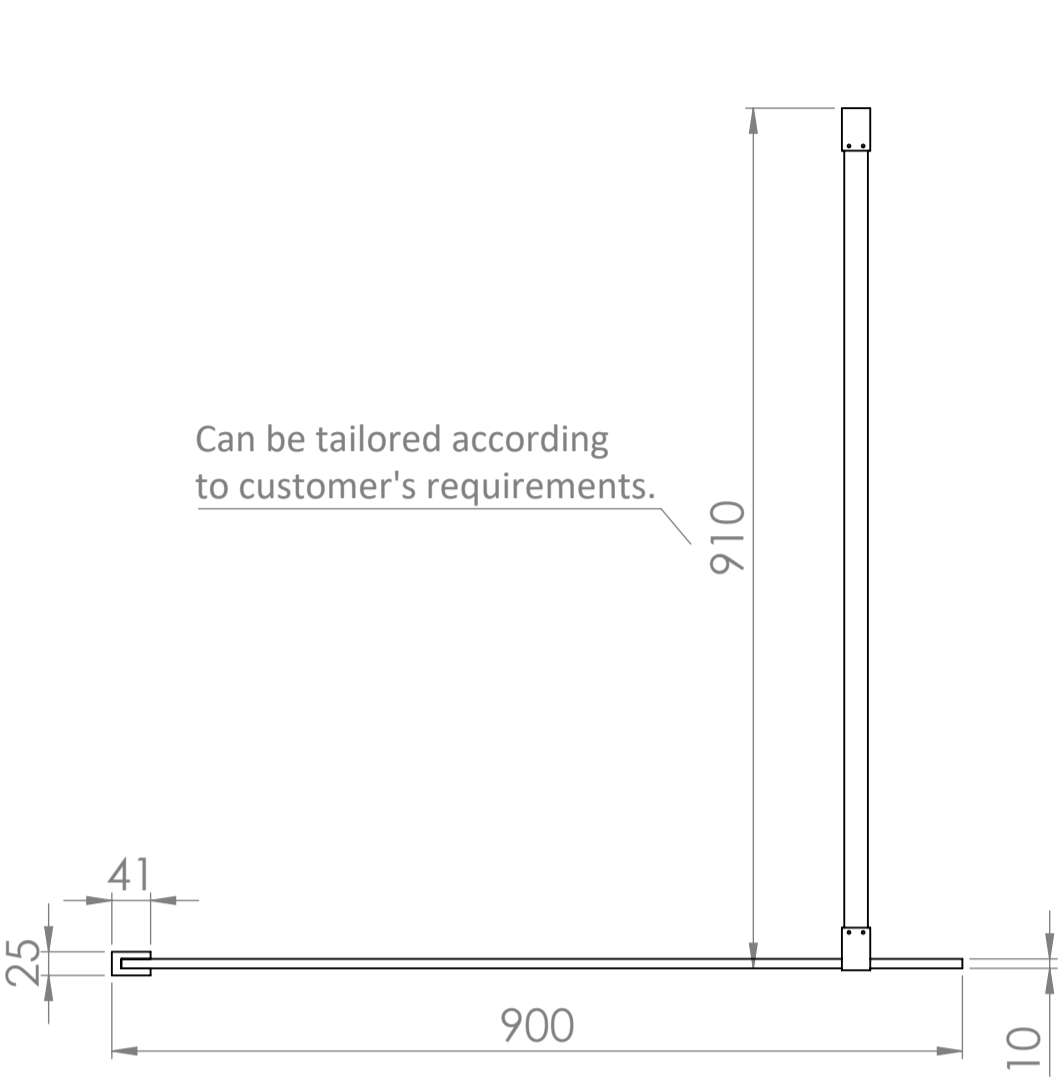

Top View

Full Enclosure View

Shower Tray with Enclosure Kit - A

Shower Tray - Top View

Section View A - A

Waste Kit - Side View

<h1>LUSSO</h1>	Product Name	Modular Kit B
	Size, mm	1400 x 900
	Contains	Shower Tray Shower Waste 2x 10mm Glass Panel 2x Glass-Wall Fixing Kit Glass Bracing Bar

All dimensions provided in mm.