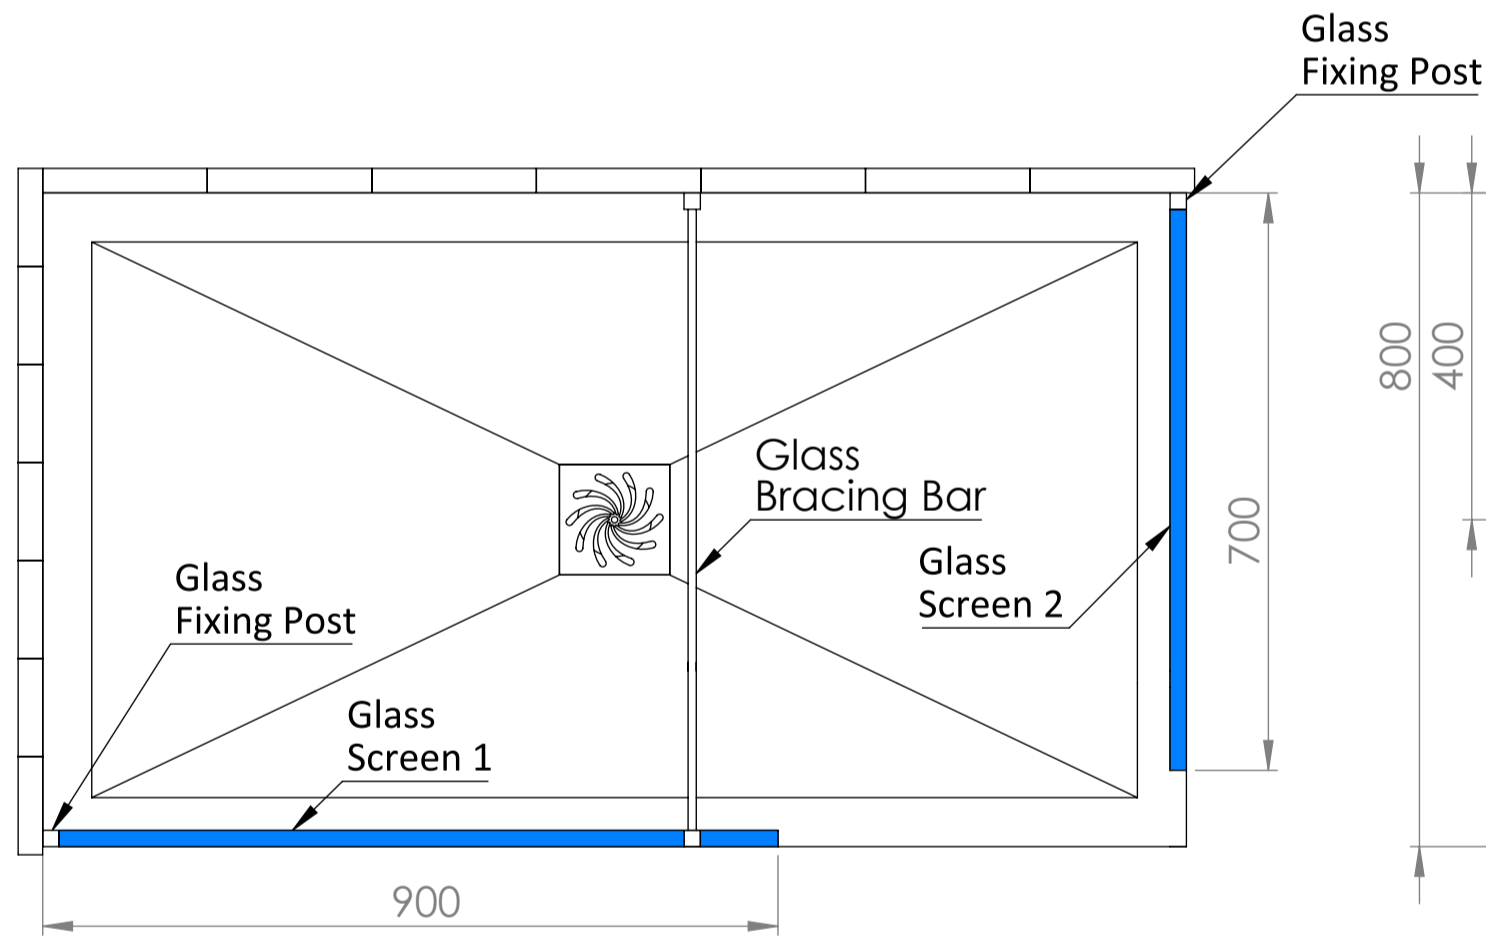

Top View

Full Enclosure View

Shower Tray with Enclosure Kit - A

Shower Tray - Top View

Section View A - A

Waste Kit - Side View

**LUSO**

Product Name	Modular Kit B
Size, mm	1400 x 800
Contains	Shower Tray Shower Waste 2x 10mm Glass Panel 2x Glass-Wall Fixing Kit Glass Bracing Bar

All dimensions provided in mm.