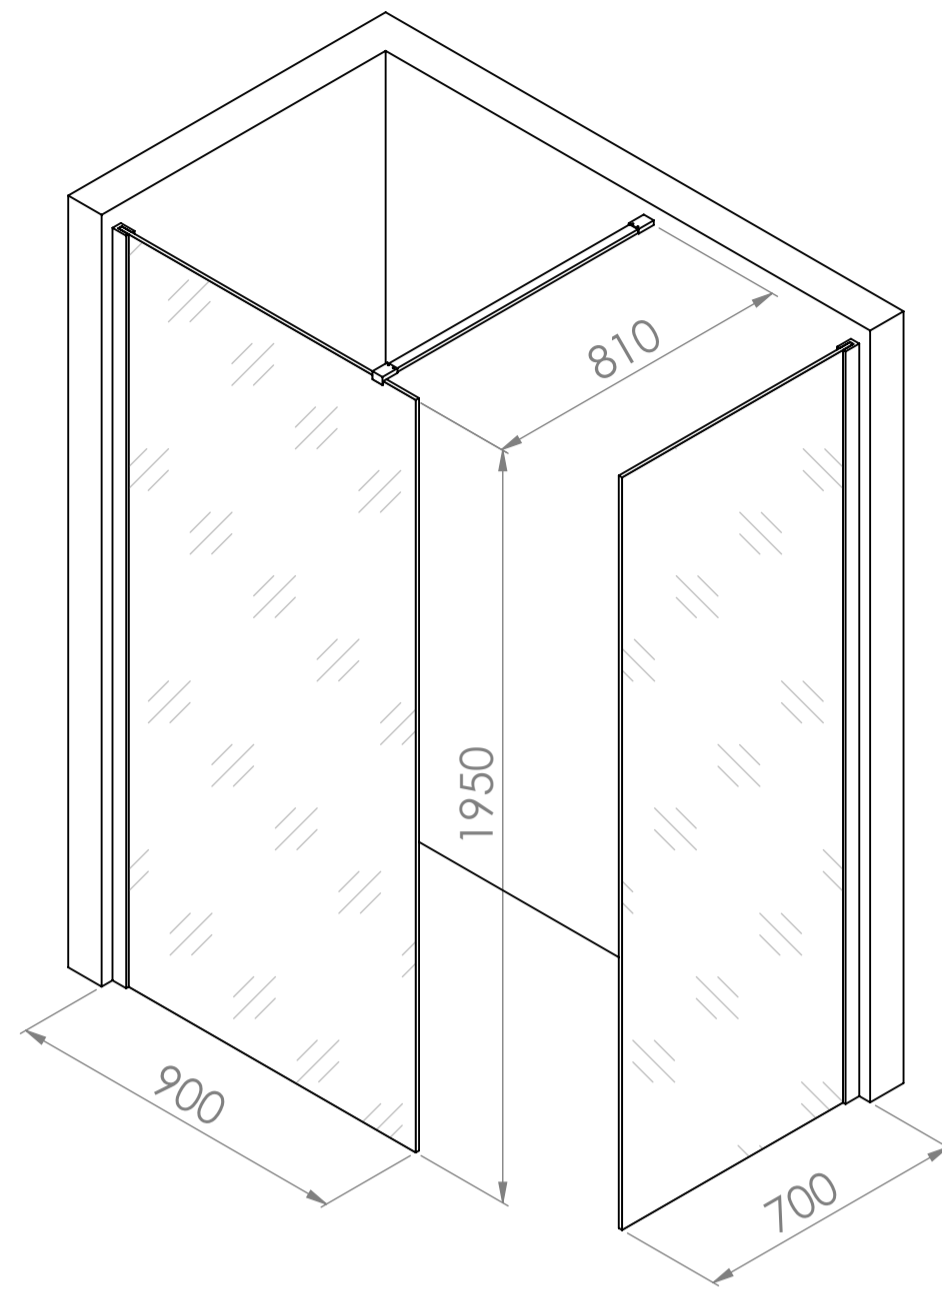

Top View

Full Enclosure View

Shower Tray with Enclosure Kit - A

Shower Tray - Top View

Section View A - A

Waste Kit - Side View

**LUSO**

Product Name	Modular Kit B
Size, mm	1400 x 800
Contains	Shower Tray Shower Waste 2x 10mm Glass Panel 2x Glass-Wall Fixing Kit Glass Bracing Bar

All dimensions provided in mm.