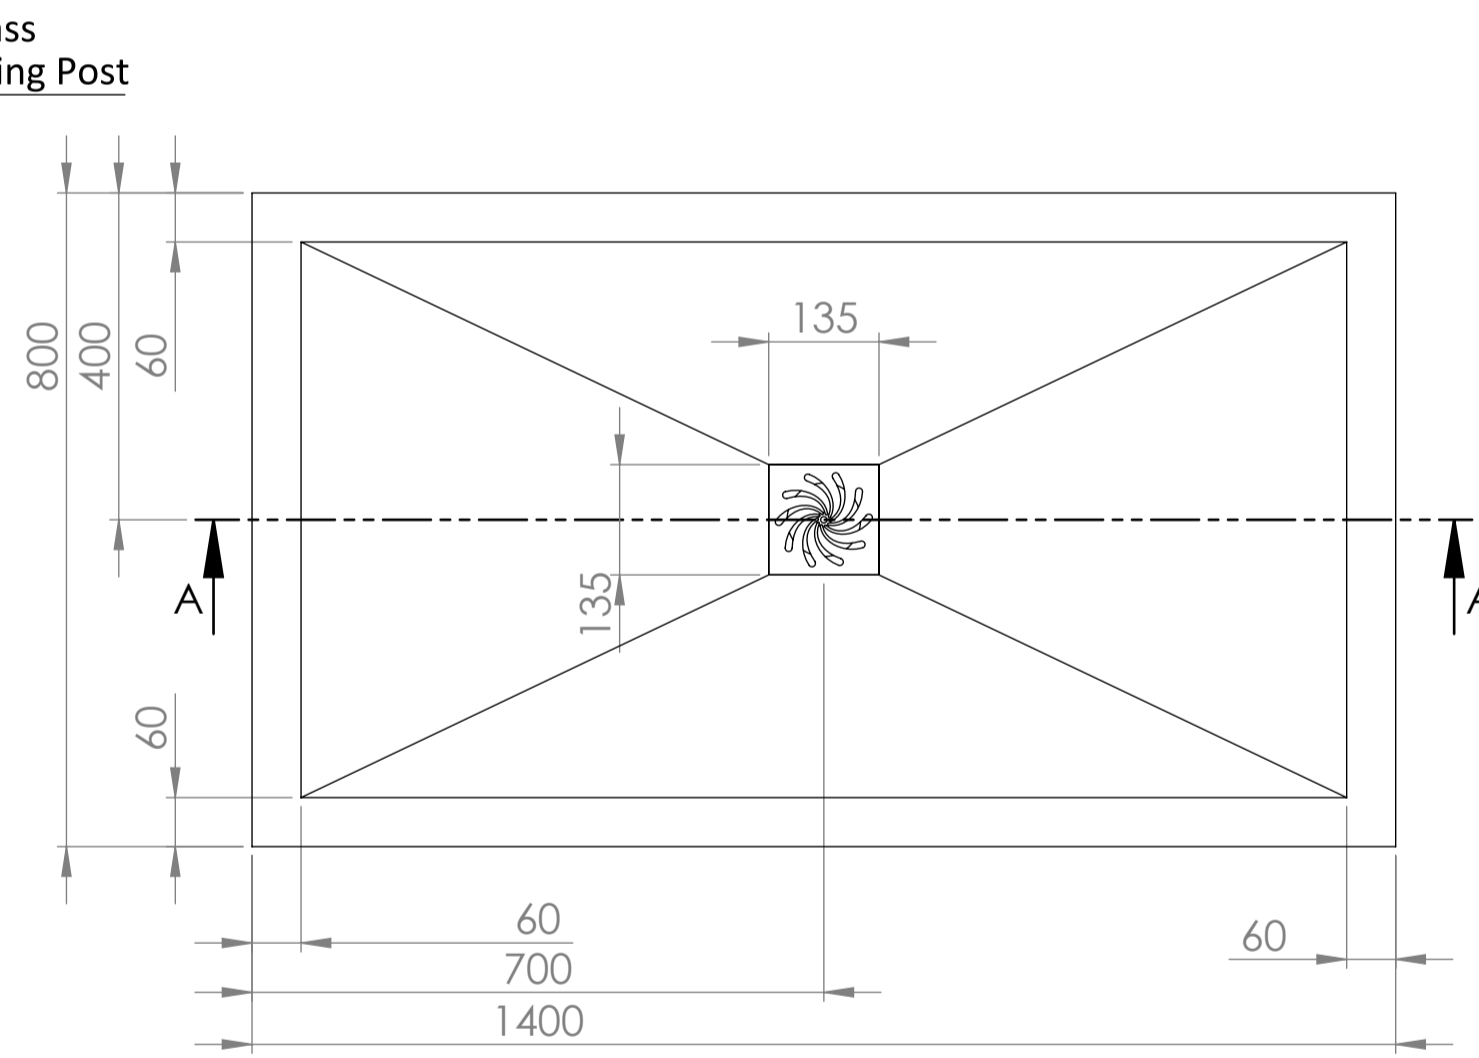

Top View

Full Enclosure View

Shower Tray with Enclosure Kit - A

Shower Tray - Top View

Section View A - A

Waste Kit - Side View

**LUSO**

Product Name	Modular Kit B
Size, mm	1400 x 800
Contains	Shower Tray Shower Waste 2x 10mm Glass Panel 2x Glass-Wall Fixing Kit Glass Bracing Bar

All dimensions provided in mm.