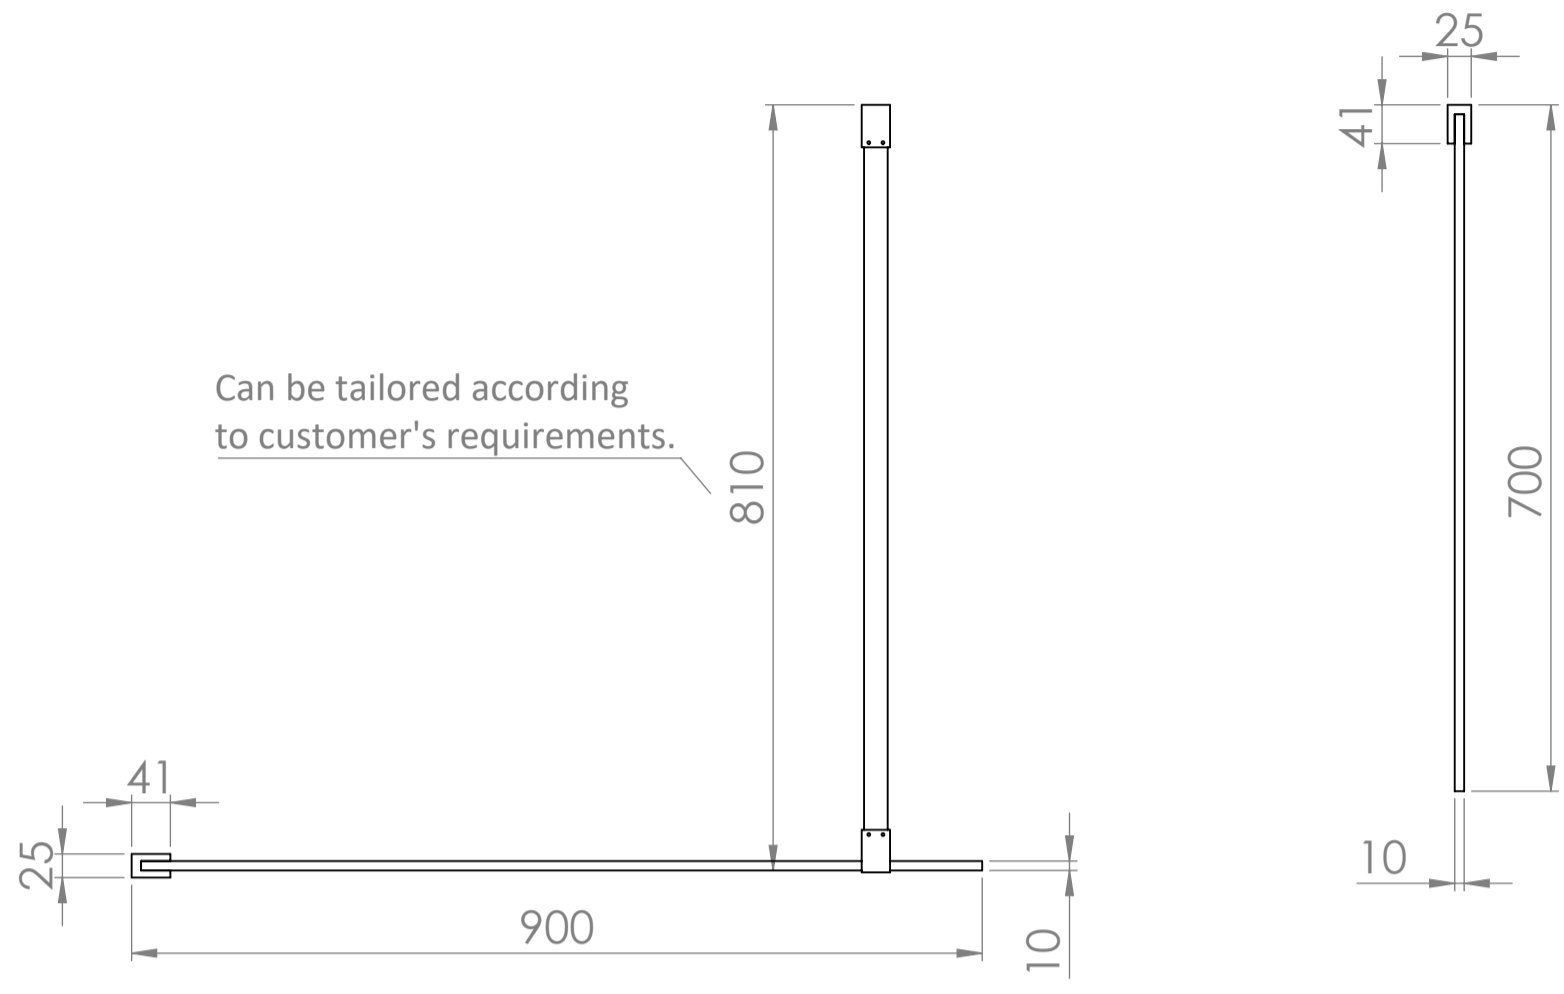

Top View

Full Enclosure View

Shower Tray with Enclosure Kit - A

Shower Tray - Top View

Section View A - A

Waste Kit - Side View

**LUSO**

Product Name	Modular Kit B
Size, mm	1400 x 800
Contains	Shower Tray Shower Waste 2x 10mm Glass Panel 2x Glass-Wall Fixing Kit Glass Bracing Bar

All dimensions provided in mm.