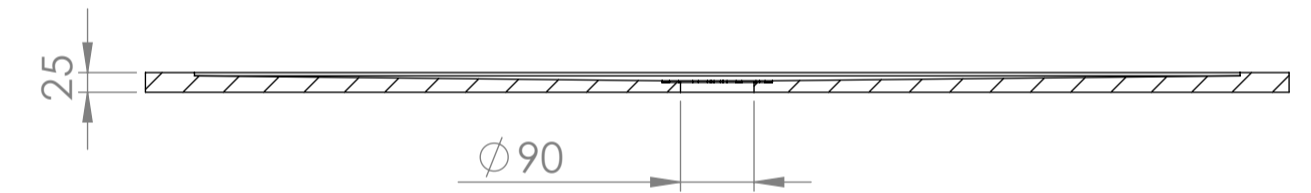

Top View

Full Enclosure View

Shower Tray with Enclosure Kit - A

Shower Tray - Top View

Section View A - A

Waste Kit - Side View

**LUSO**

Product Name	Modular Kit B
Size, mm	1400 x 800
Contains	Shower Tray Shower Waste 2x 10mm Glass Panel 2x Glass-Wall Fixing Kit Glass Bracing Bar

All dimensions provided in mm.