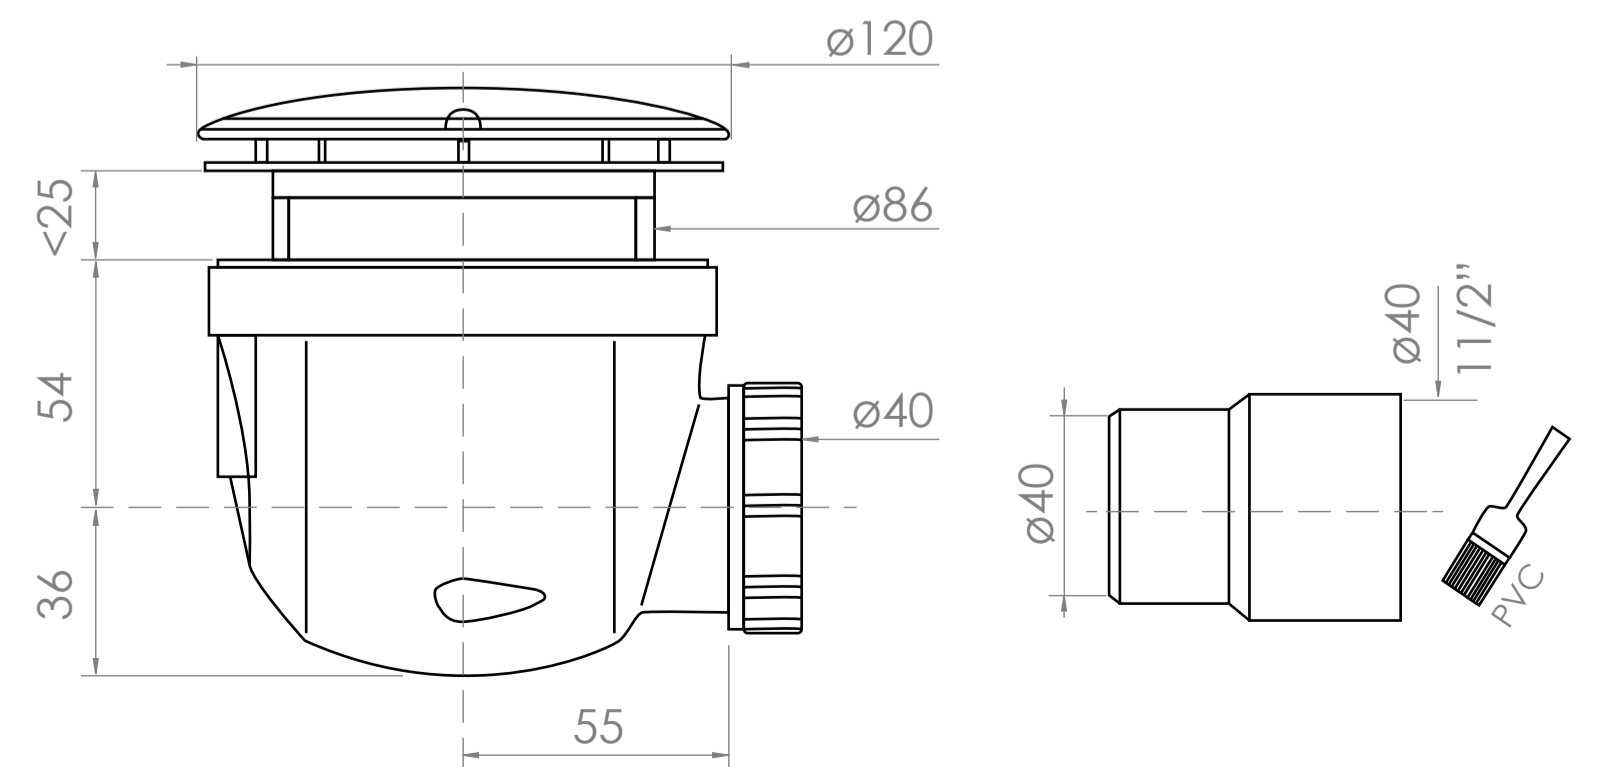

Top View

Full Enclosure View

Shower Tray with Enclosure Kit - A

Shower Tray - Top View

Section View A - A

Waste Kit - Side View

**LUSO**

Product Name	Modular Kit B
Size, mm	1400 x 800
Contains	Shower Tray Shower Waste 2x 10mm Glass Panel 2x Glass-Wall Fixing Kit Glass Bracing Bar

All dimensions provided in mm.