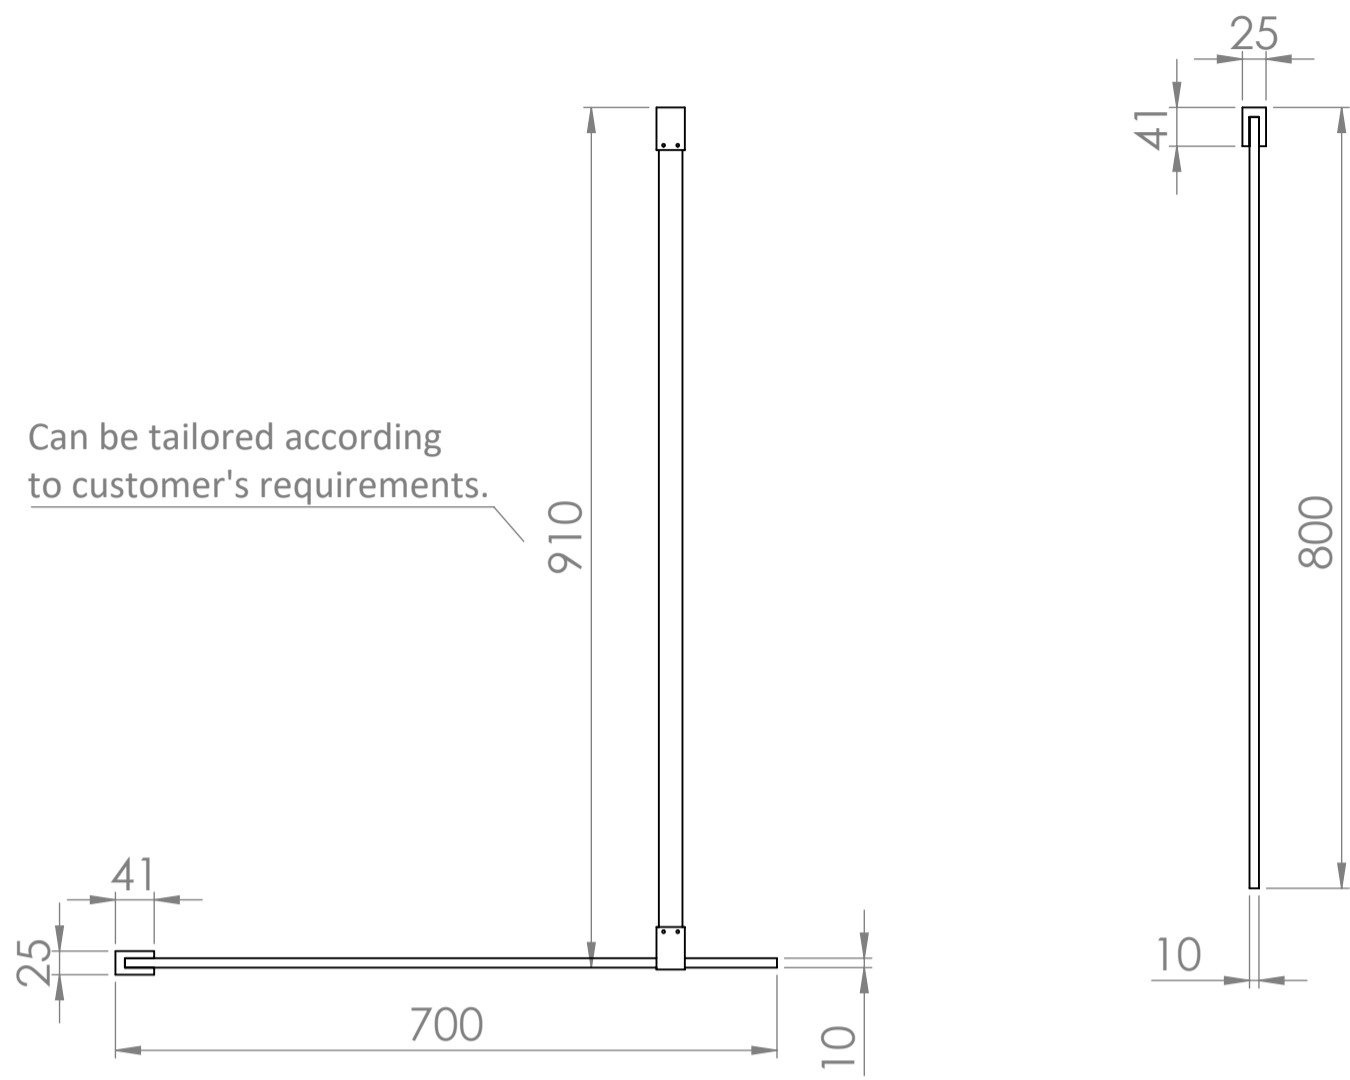

Top View

Full Enclosure View

Shower Tray with Enclosure Kit - A

Shower Tray - Top View

Section View A - A

Waste Kit - Side View

LUSO

Product Name	Modular Kit B
Size, mm	1200 x 900
Contains	Shower Tray Shower Waste 2x 10mm Glass Panel 2x Glass-Wall Fixing Kit Glass Bracing Bar

All dimensions provided in mm.