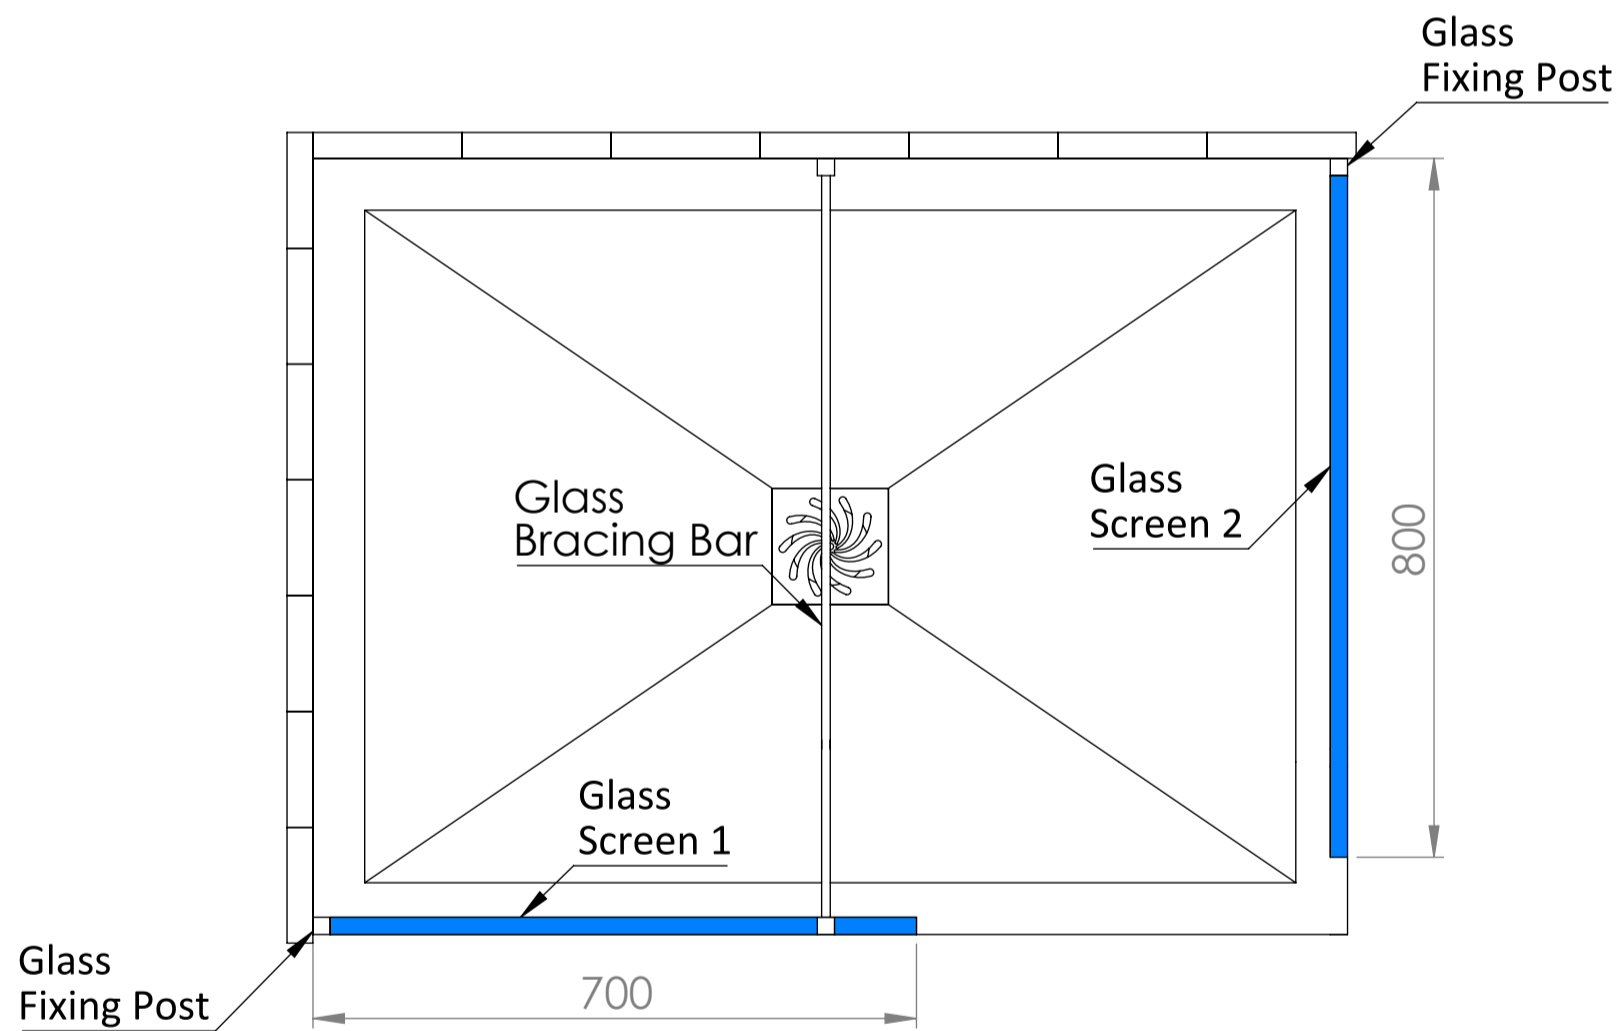

Top View

Full Enclosure View

Shower Tray with Enclosure Kit - A

Shower Tray - Top View

Section View A - A

Waste Kit - Side View

LUSO

Product Name	Modular Kit B
Size, mm	1200 x 900
Contains	Shower Tray Shower Waste 2x 10mm Glass Panel 2x Glass-Wall Fixing Kit Glass Bracing Bar

All dimensions provided in mm.