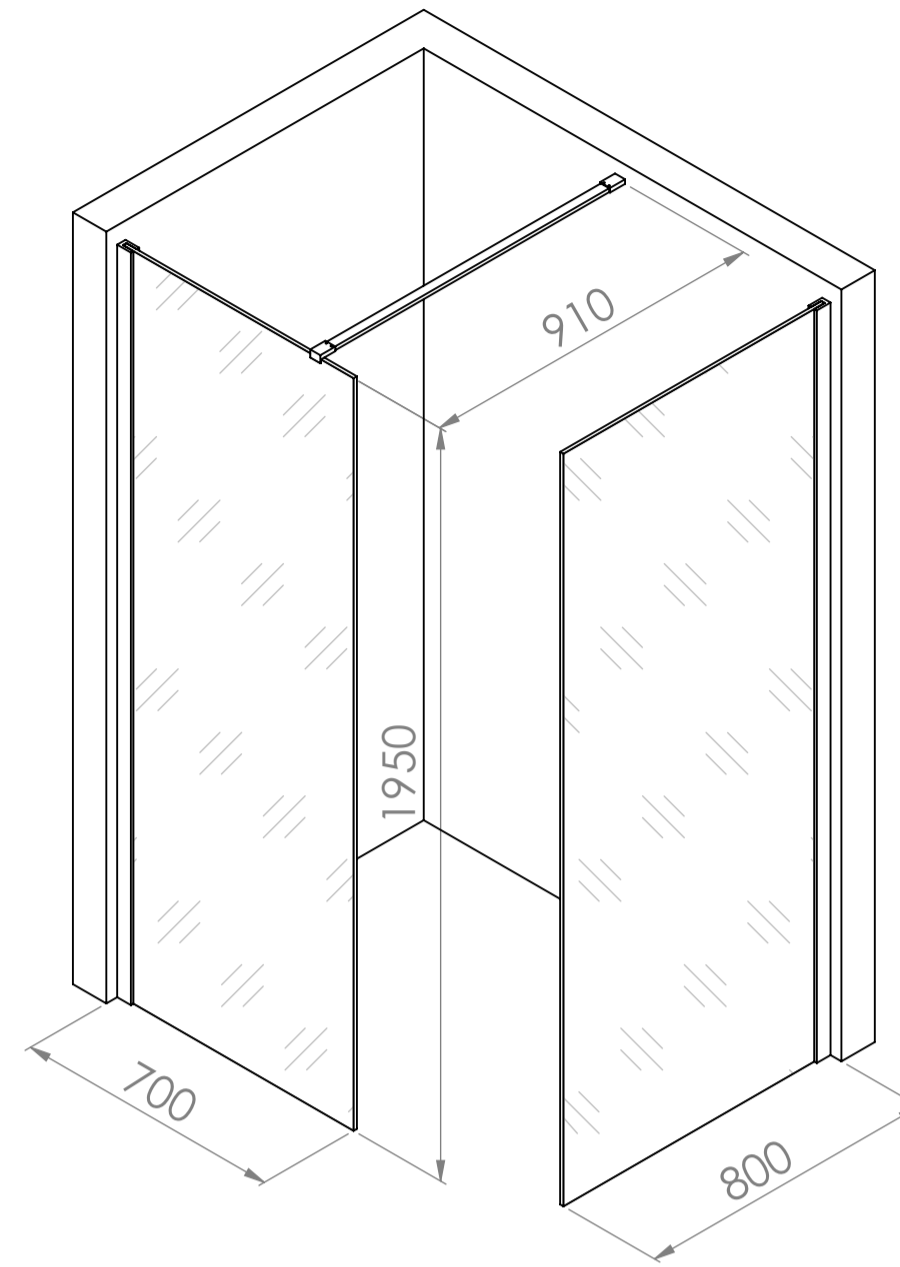

Top View

Full Enclosure View

Shower Tray with Enclosure Kit - A

Shower Tray - Top View

Section View A - A

Waste Kit - Side View

LUSO

Product Name	Modular Kit B
Size, mm	1200 x 900
Contains	Shower Tray Shower Waste 2x 10mm Glass Panel 2x Glass-Wall Fixing Kit Glass Bracing Bar

All dimensions provided in mm.