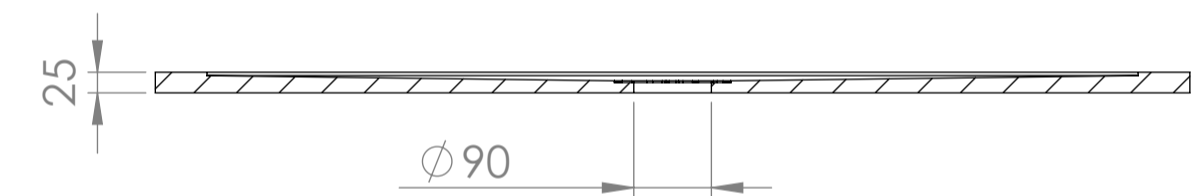

Top View

Full Enclosure View

Shower Tray with Enclosure Kit - A

Shower Tray - Top View

Section View A - A

Waste Kit - Side View

LUSO

Product Name	Modular Kit B
Size, mm	1200 x 900
Contains	Shower Tray Shower Waste 2x 10mm Glass Panel 2x Glass-Wall Fixing Kit Glass Bracing Bar

All dimensions provided in mm.