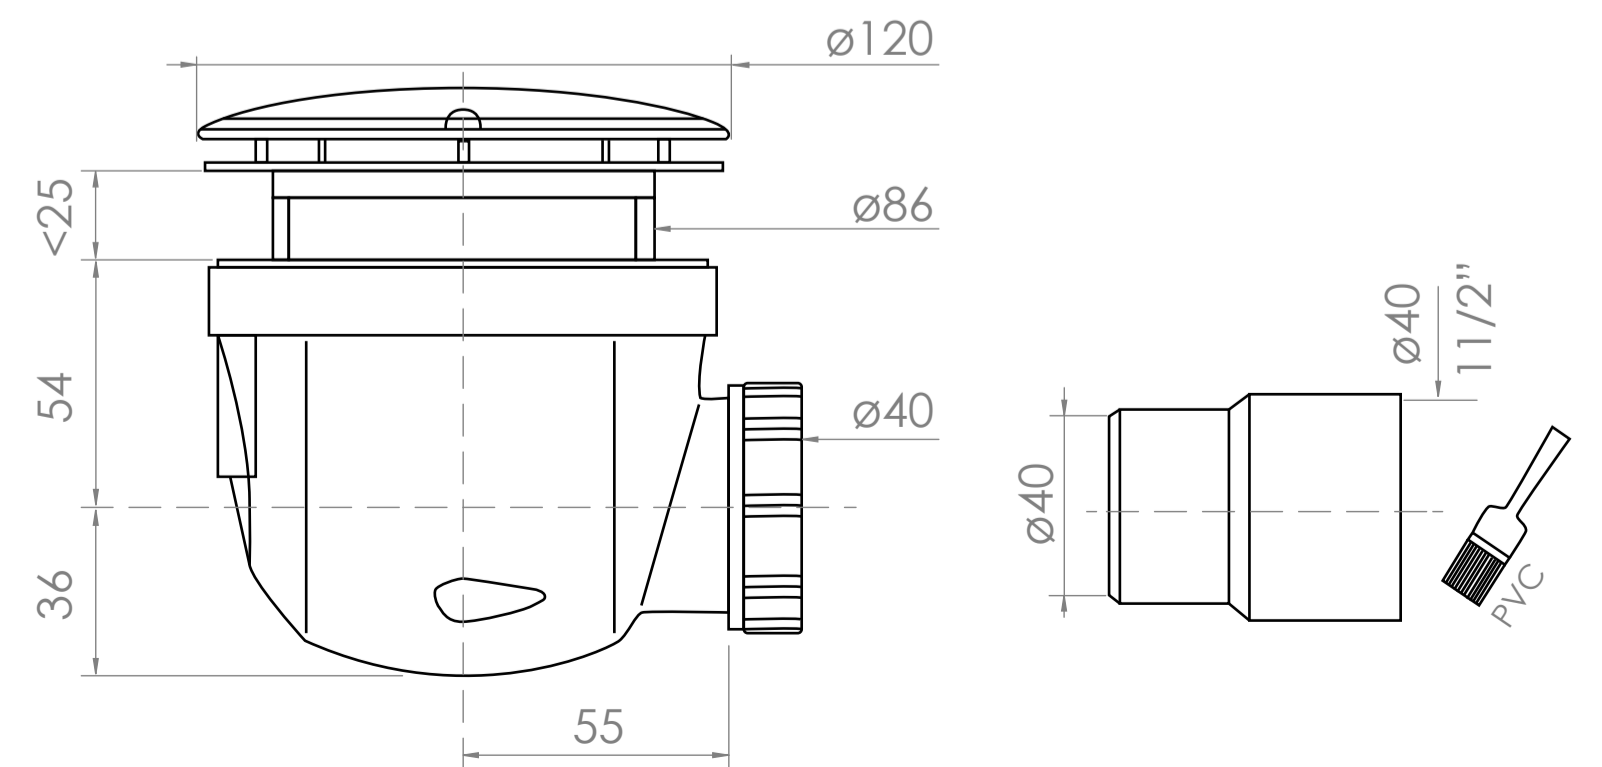

Top View

Full Enclosure View

Shower Tray with Enclosure Kit - A

Shower Tray - Top View

Section View A - A

Waste Kit - Side View

LUSO

Product Name	Modular Kit B
Size, mm	1200 x 900
Contains	Shower Tray Shower Waste 2x 10mm Glass Panel 2x Glass-Wall Fixing Kit Glass Bracing Bar

All dimensions provided in mm.