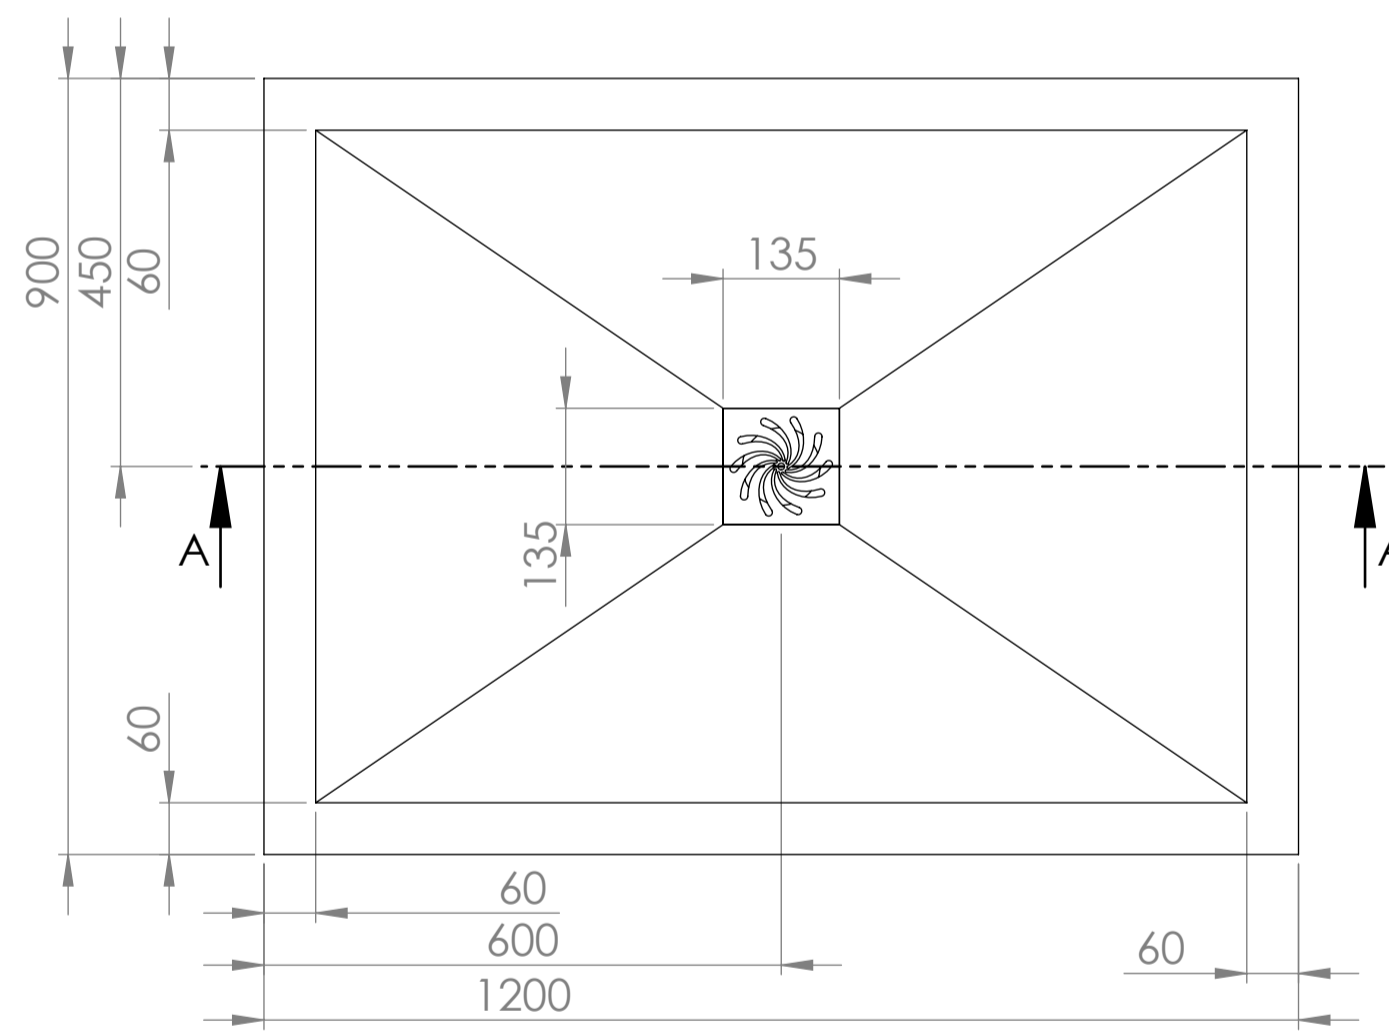

Top View

Full Enclosure View

Shower Tray with Enclosure Kit - A

Shower Tray - Top View

Section View A - A

Waste Kit - Side View

LUSO

Product Name	Modular Kit B
Size, mm	1200 x 900
Contains	Shower Tray Shower Waste 2x 10mm Glass Panel 2x Glass-Wall Fixing Kit Glass Bracing Bar

All dimensions provided in mm.