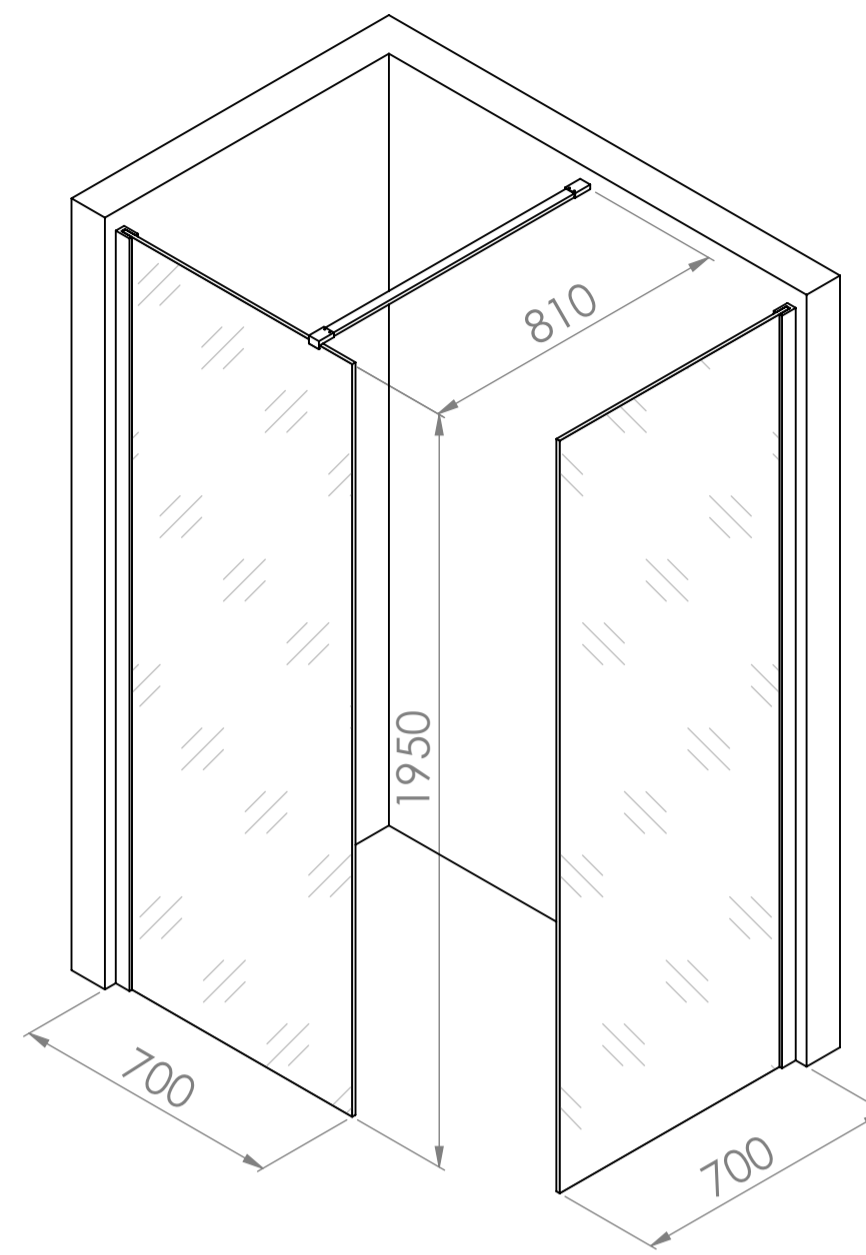

Top View

Full Enclosure View

Shower Tray with Enclosure Kit - A

Shower Tray - Top View

Section View A - A

Waste Kit - Side View

LUSO

Product Name	Modular Kit B
Size, mm	1200 x 800
Contains	Shower Tray Shower Waste 2x 10mm Glass Panel 2x Glass-Wall Fixing Kit Glass Bracing Bar

All dimensions provided in mm.