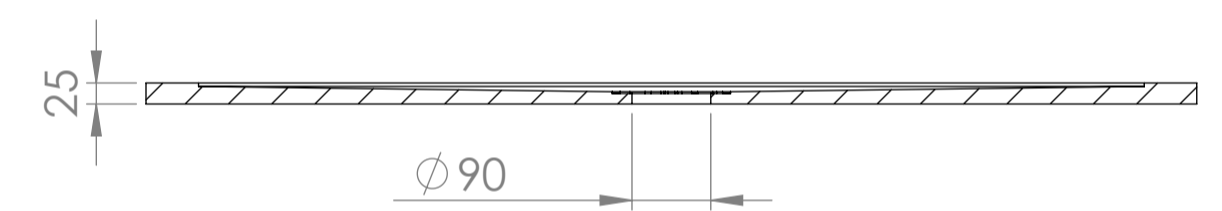

Top View

Full Enclosure View

Shower Tray with Enclosure Kit - A

Shower Tray - Top View

Section View A - A

Waste Kit - Side View

LUSO

Product Name	Modular Kit B
Size, mm	1200 x 800
Contains	Shower Tray Shower Waste 2x 10mm Glass Panel 2x Glass-Wall Fixing Kit Glass Bracing Bar

All dimensions provided in mm.