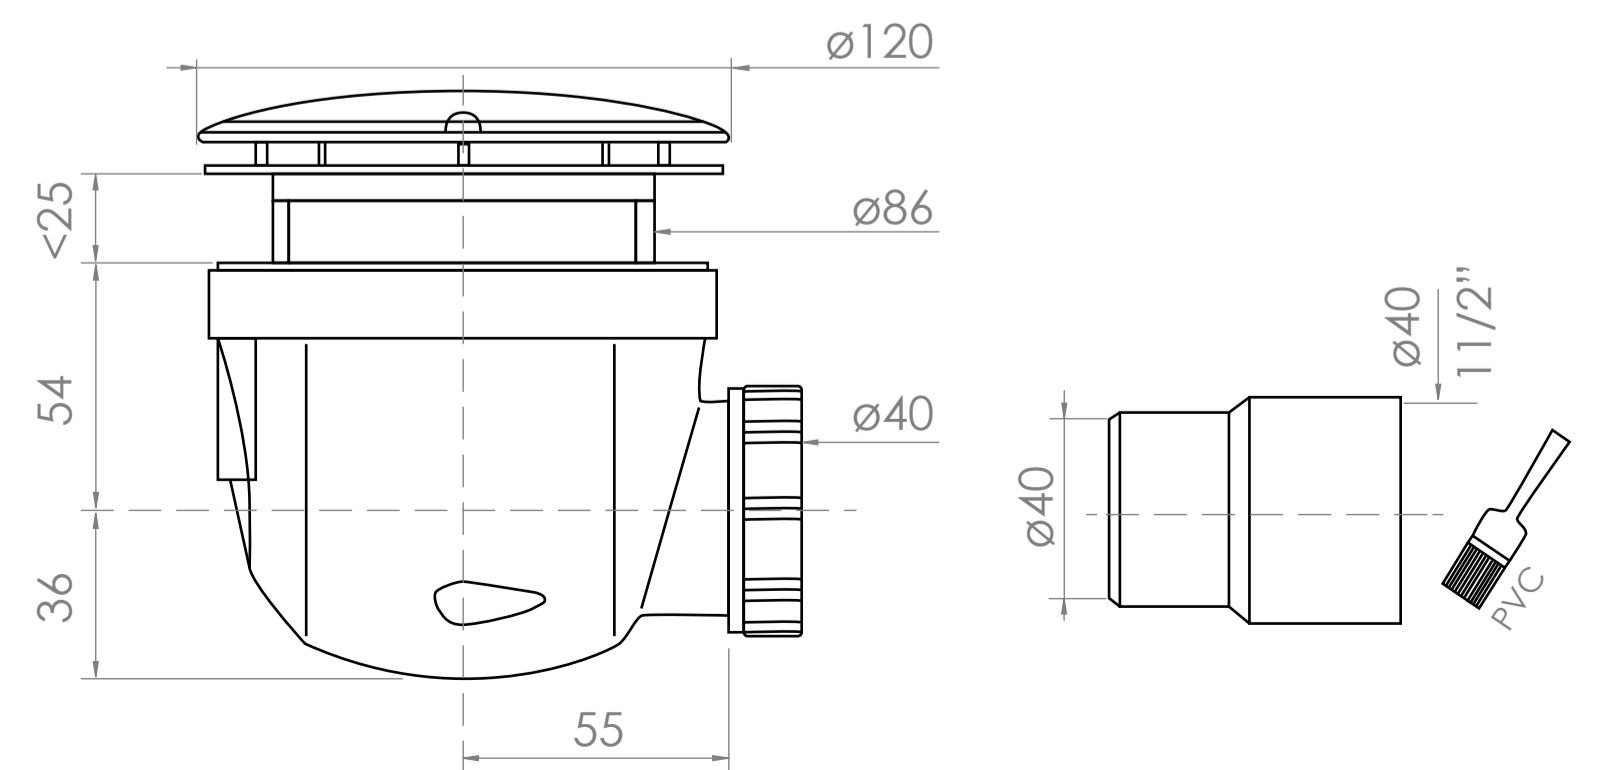

Top View

Full Enclosure View

Shower Tray with Enclosure Kit - A

Shower Tray - Top View

Section View A - A

Waste Kit - Side View

LUSO

Product Name	Modular Kit B
Size, mm	1200 x 800
Contains	Shower Tray Shower Waste 2x 10mm Glass Panel 2x Glass-Wall Fixing Kit Glass Bracing Bar

All dimensions provided in mm.