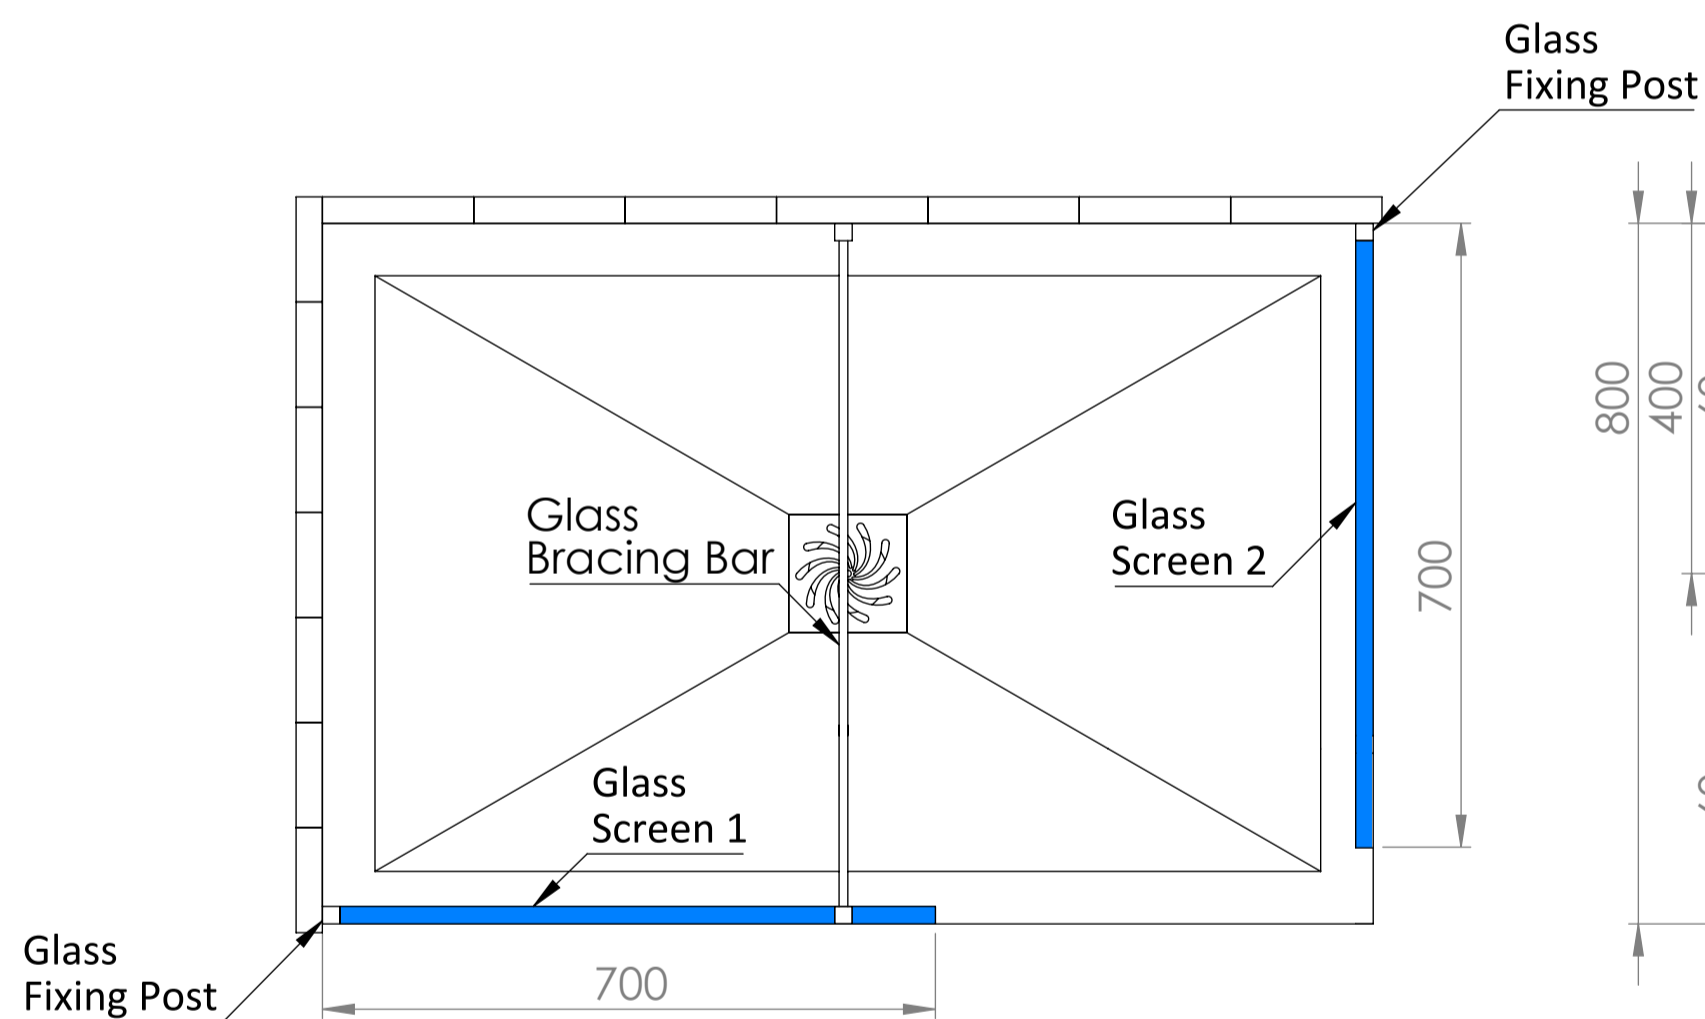

Top View

Full Enclosure View

Shower Tray with Enclosure Kit - A

Shower Tray - Top View

Section View A - A

Waste Kit - Side View

LUSO

Product Name	Modular Kit B
Size, mm	1200 x 800
Contains	Shower Tray Shower Waste 2x 10mm Glass Panel 2x Glass-Wall Fixing Kit Glass Bracing Bar

All dimensions provided in mm.