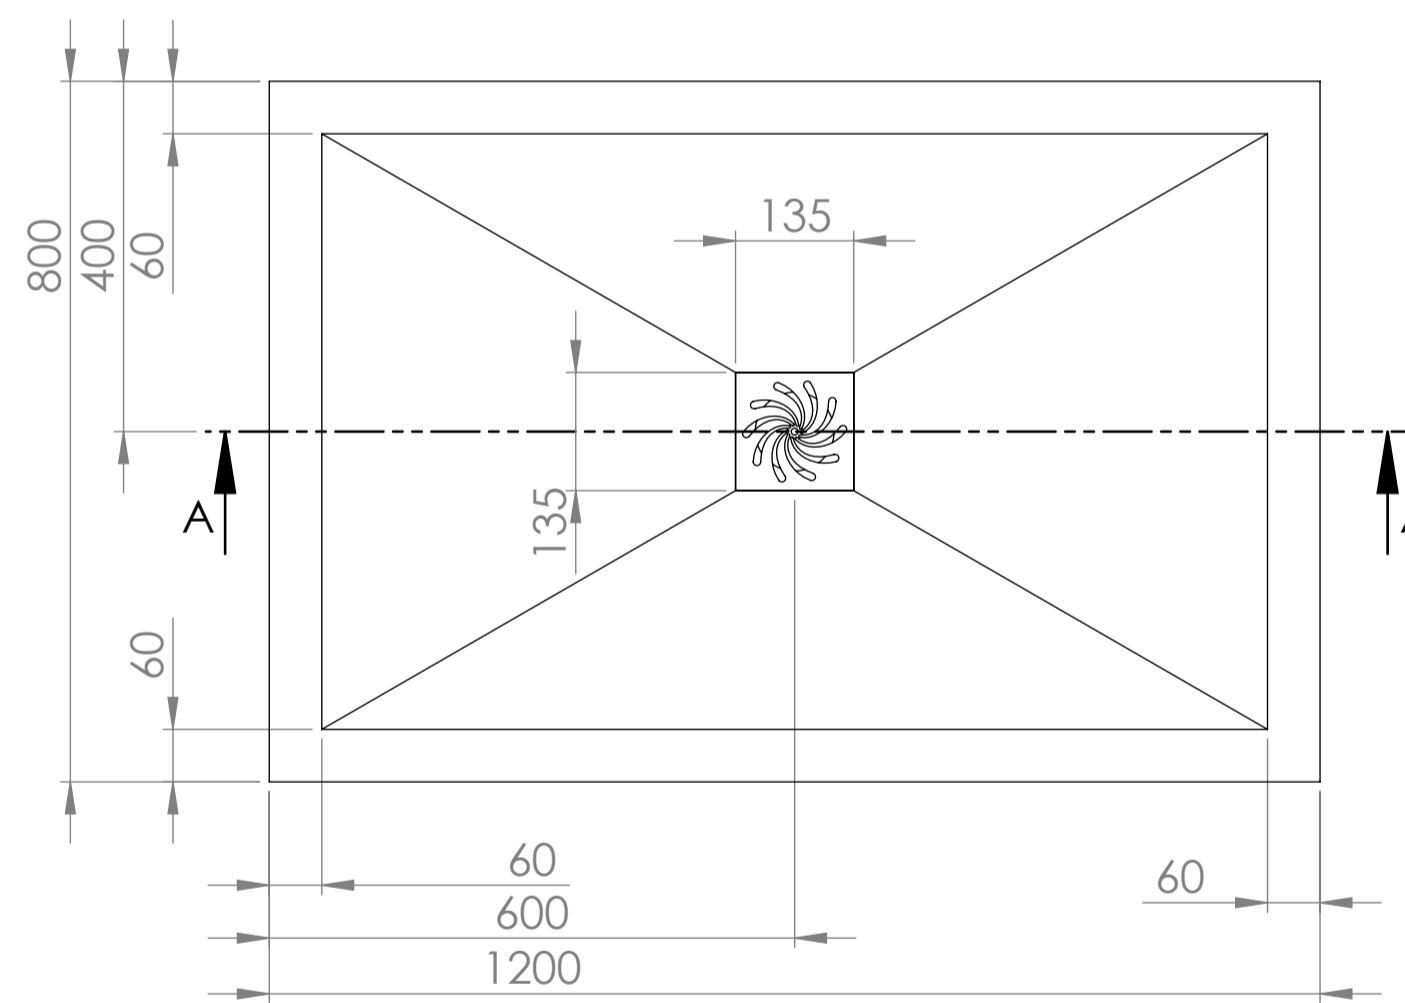

Top View

Full Enclosure View

Shower Tray with Enclosure Kit - A

Shower Tray - Top View

Section View A - A

Waste Kit - Side View

LUSO

Product Name	Modular Kit B
Size, mm	1200 x 800
Contains	Shower Tray Shower Waste 2x 10mm Glass Panel 2x Glass-Wall Fixing Kit Glass Bracing Bar

All dimensions provided in mm.