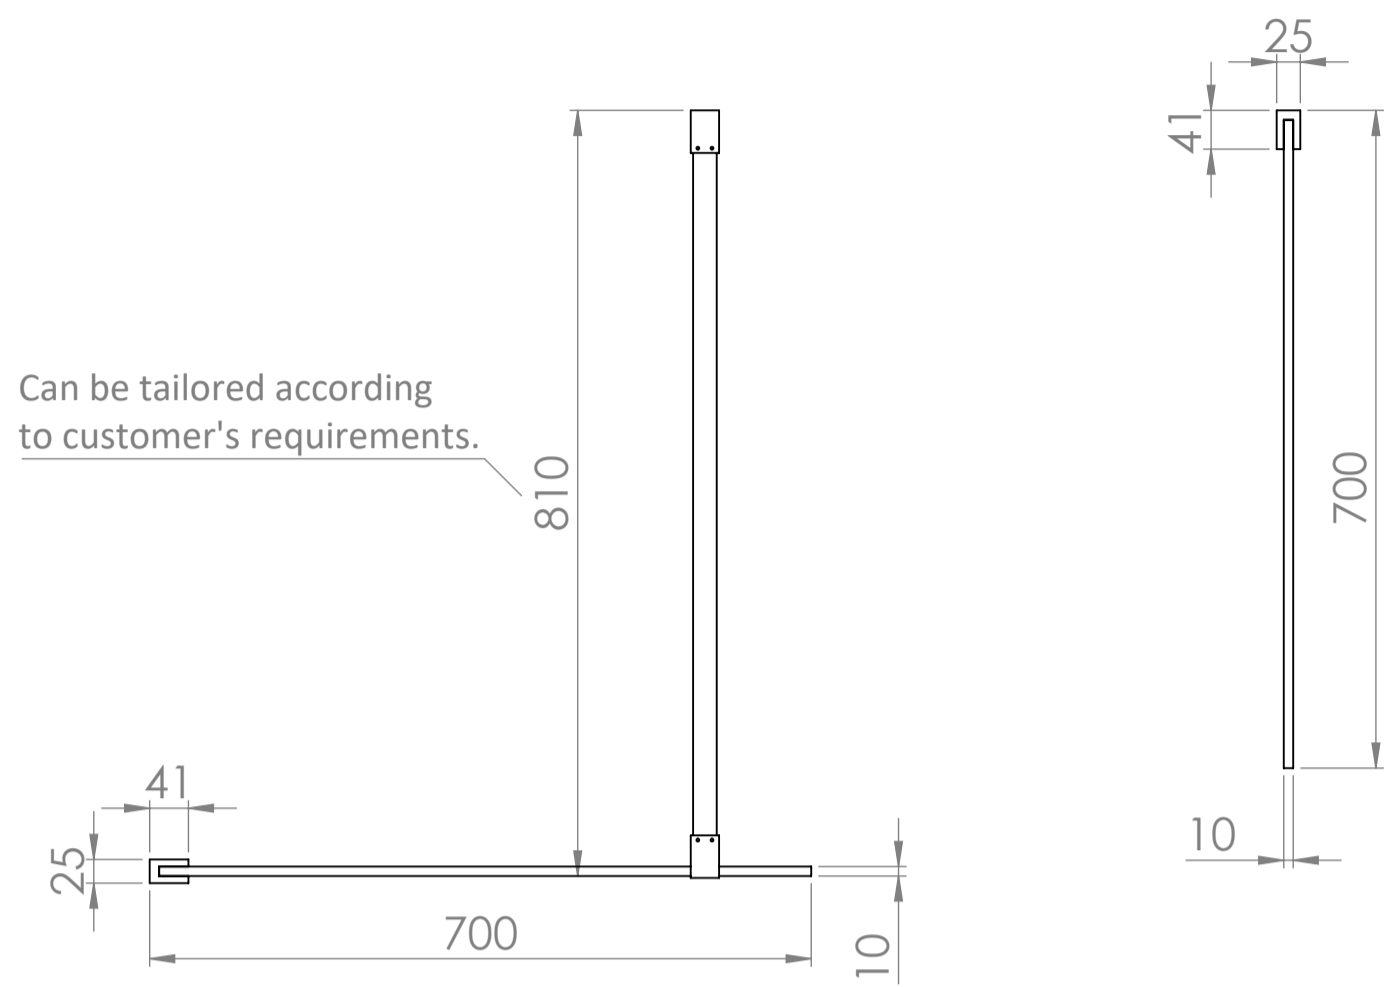

Top View

Full Enclosure View

Shower Tray with Enclosure Kit - A

Shower Tray - Top View

Section View A - A

Waste Kit - Side View

LUSO

Product Name	Modular Kit B
Size, mm	1200 x 800
Contains	Shower Tray Shower Waste 2x 10mm Glass Panel 2x Glass-Wall Fixing Kit Glass Bracing Bar

All dimensions provided in mm.