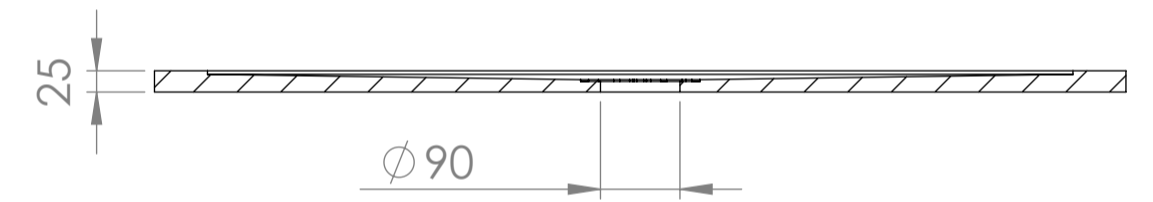

Top View

Full Enclosure View

Shower Tray with Enclosure Kit - A

Shower Tray - Top View

Section View A - A

Waste Kit - Side View

LUSO

Product Name	Modular Kit B
Size, mm	1100 x 900
Contains	Shower Tray Shower Waste 2x 10mm Glass Panel 2x Glass-Wall Fixing Kit Glass Bracing Bar

All dimensions provided in mm.