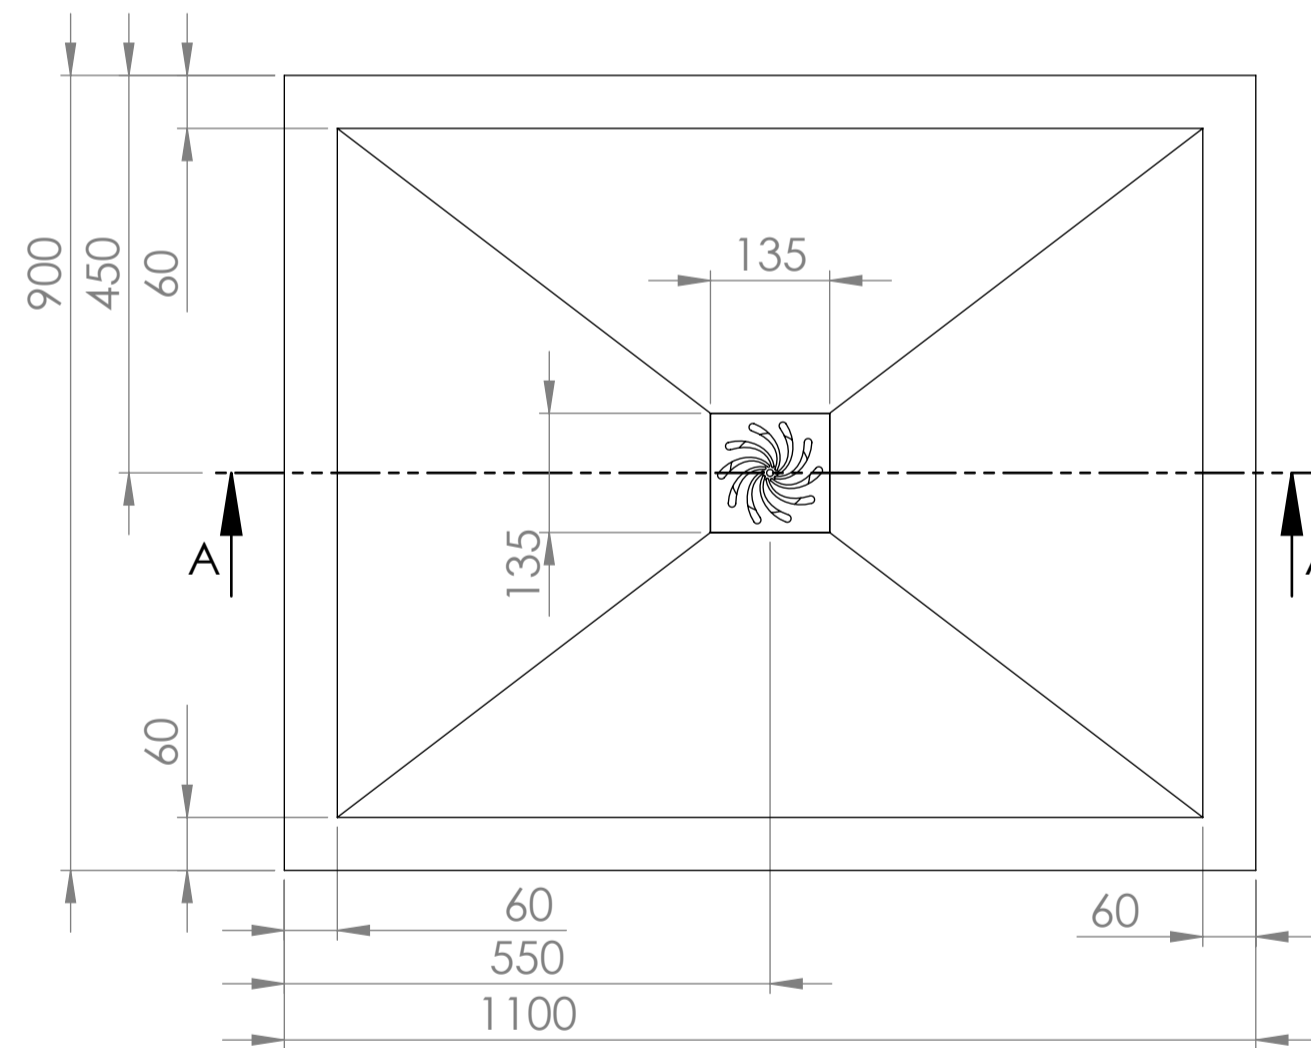

Top View

Full Enclosure View

Shower Tray with Enclosure Kit - A

Shower Tray - Top View

Section View A - A

Waste Kit - Side View

LUSO

Product Name	Modular Kit B
Size, mm	1100 x 900
Contains	Shower Tray Shower Waste 2x 10mm Glass Panel 2x Glass-Wall Fixing Kit Glass Bracing Bar

All dimensions provided in mm.