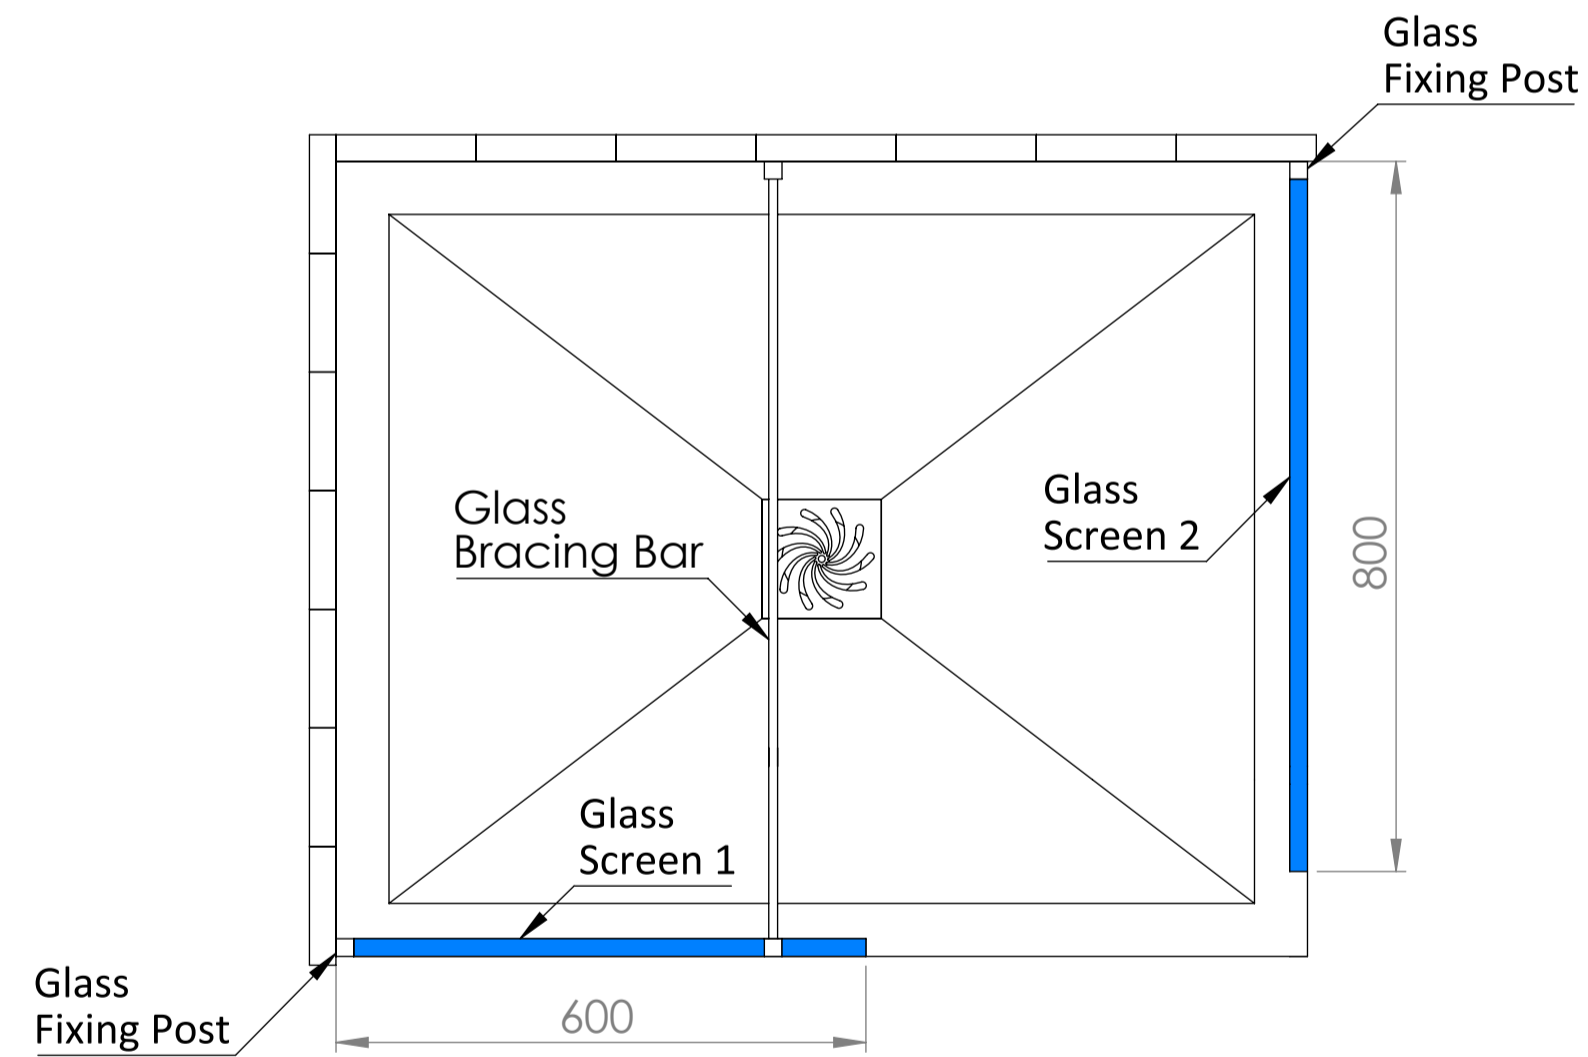

Top View

Full Enclosure View

Shower Tray with Enclosure Kit - A

Shower Tray - Top View

Section View A - A

Waste Kit - Side View

LUSO

Product Name	Modular Kit B
Size, mm	1100 x 900
Contains	Shower Tray Shower Waste 2x 10mm Glass Panel 2x Glass-Wall Fixing Kit Glass Bracing Bar

All dimensions provided in mm.