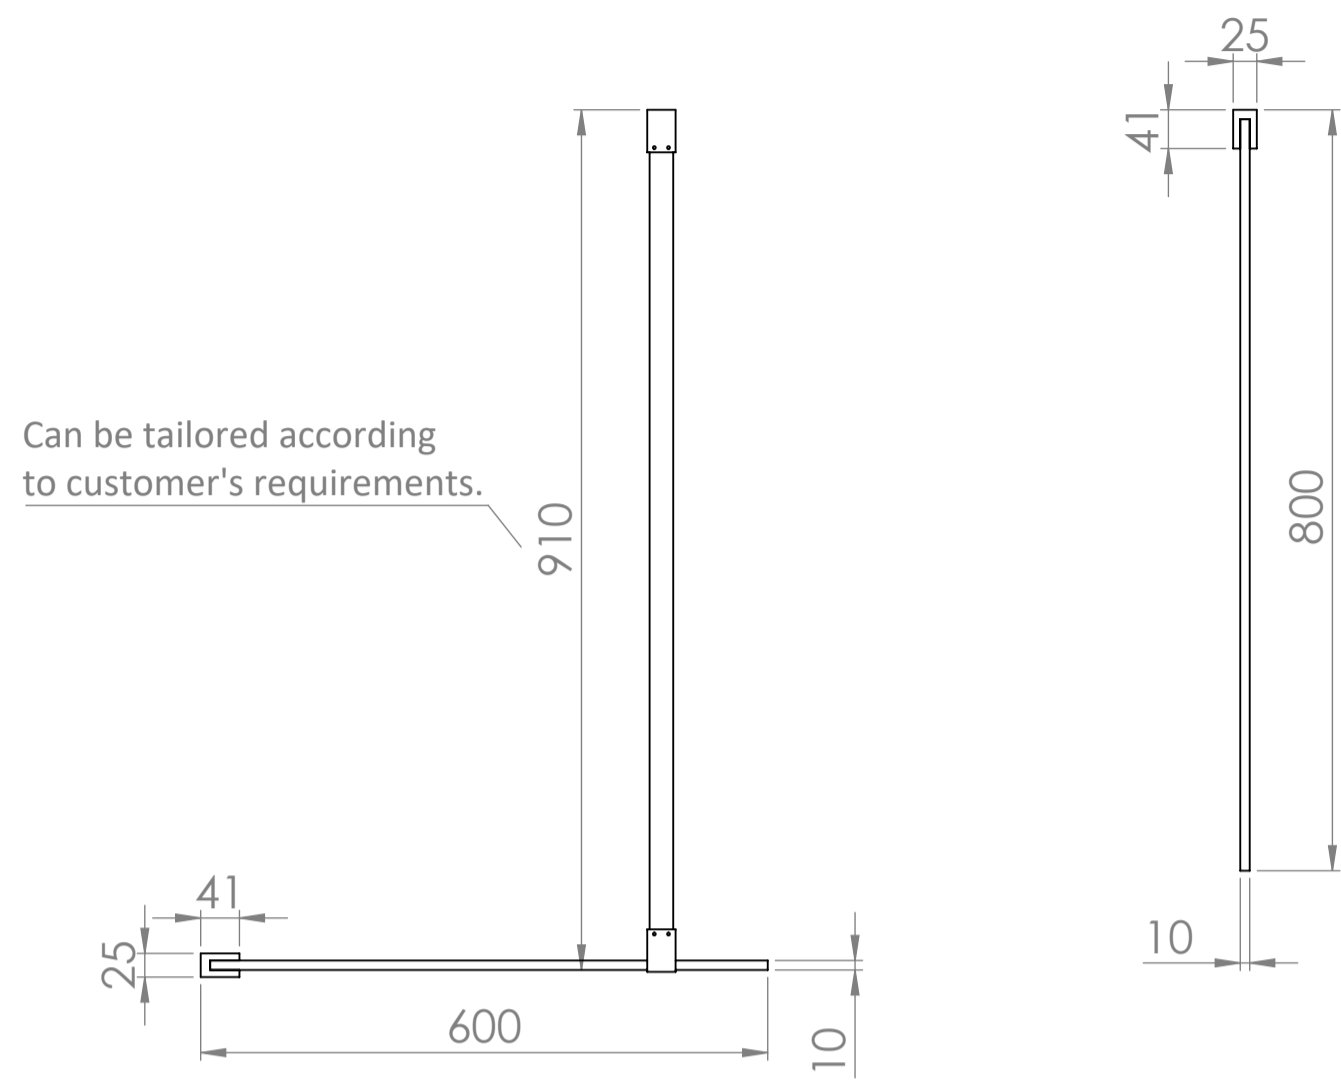

Top View

Full Enclosure View

Shower Tray with Enclosure Kit - A

Shower Tray - Top View

Section View A - A

Waste Kit - Side View

LUSO

Product Name	Modular Kit B
Size, mm	1100 x 900
Contains	Shower Tray Shower Waste 2x 10mm Glass Panel 2x Glass-Wall Fixing Kit Glass Bracing Bar

All dimensions provided in mm.