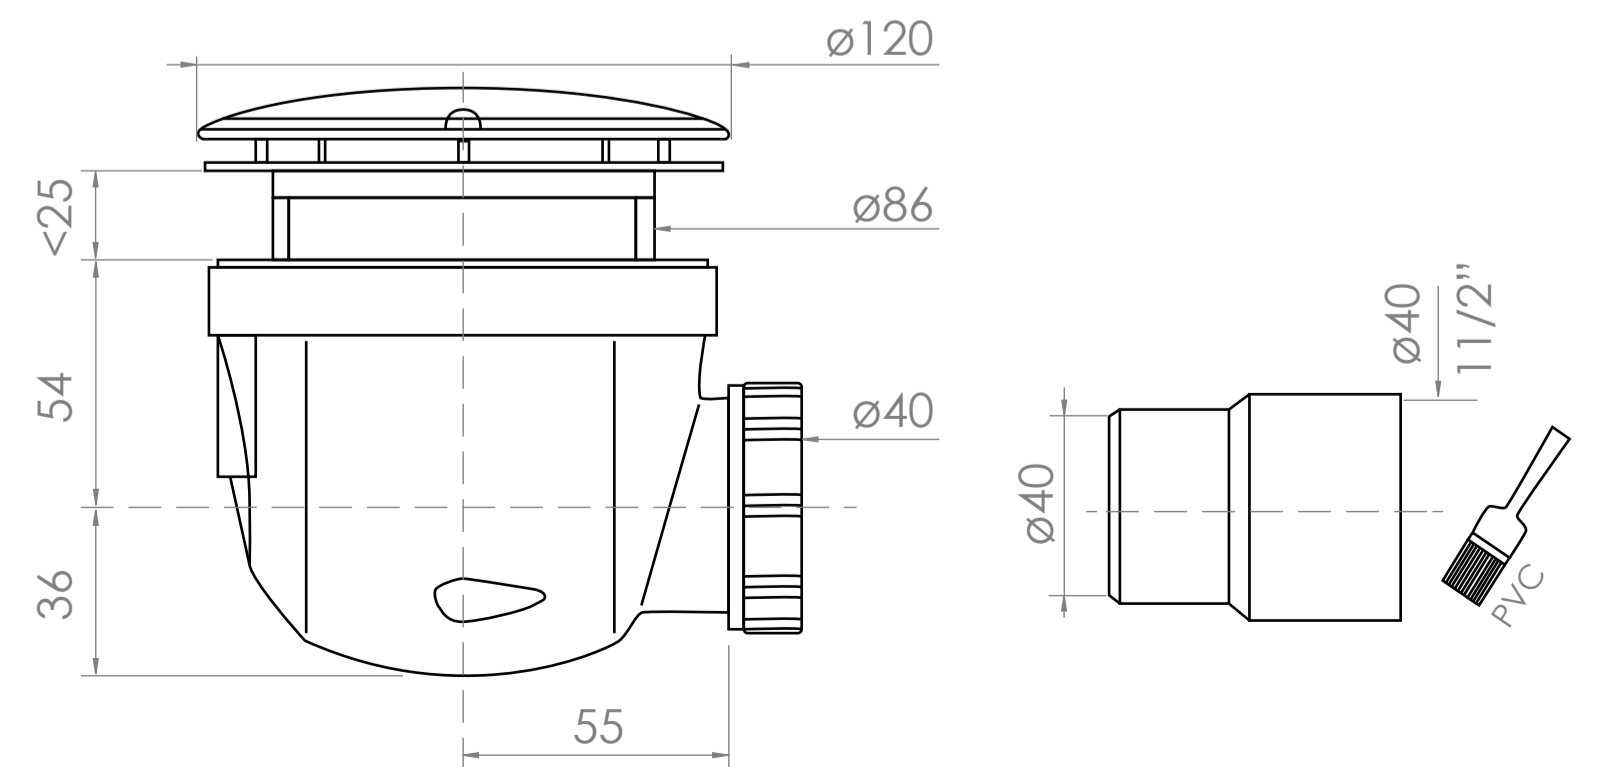

Top View

Full Enclosure View

Shower Tray with Enclosure Kit - A

Shower Tray - Top View

Section View A - A

Waste Kit - Side View

LUSO

Product Name	Modular Kit B
Size, mm	1100 x 900
Contains	Shower Tray Shower Waste 2x 10mm Glass Panel 2x Glass-Wall Fixing Kit Glass Bracing Bar

All dimensions provided in mm.