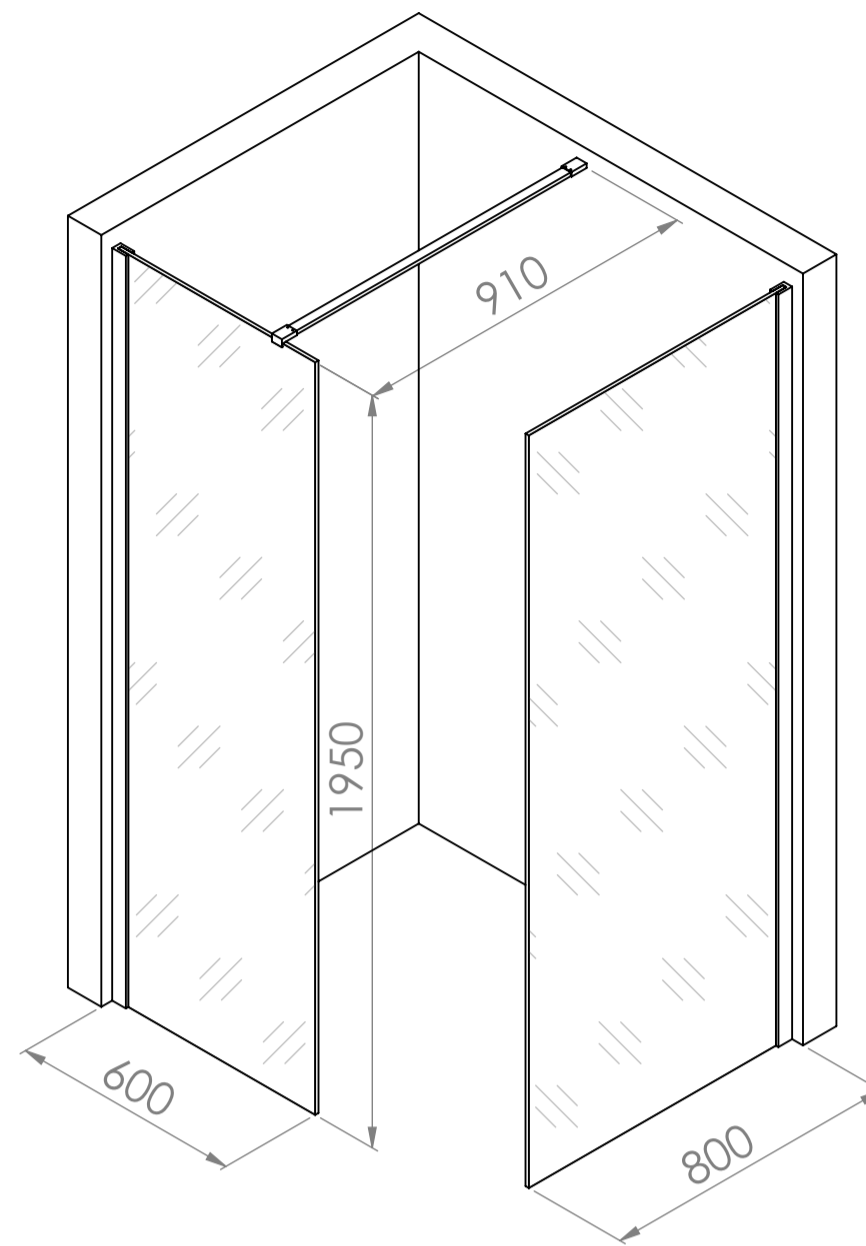

Top View

Full Enclosure View

Shower Tray with Enclosure Kit - A

Shower Tray - Top View

Section View A - A

Waste Kit - Side View

LUSO

Product Name	Modular Kit B
Size, mm	1100 x 900
Contains	Shower Tray Shower Waste 2x 10mm Glass Panel 2x Glass-Wall Fixing Kit Glass Bracing Bar

All dimensions provided in mm.