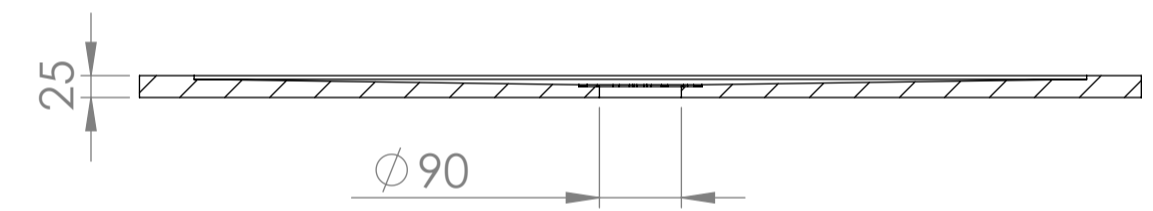

Top View

Full Enclosure View

Shower Tray with Enclosure Kit - A

Shower Tray - Top View

Section View A - A

Waste Kit - Side View

LUSO

Product Name	Modular Kit B
Size, mm	1100 x 800
Contains	Shower Tray Shower Waste 2x 10mm Glass Panel 2x Glass-Wall Fixing Kit Glass Bracing Bar

All dimensions provided in mm.