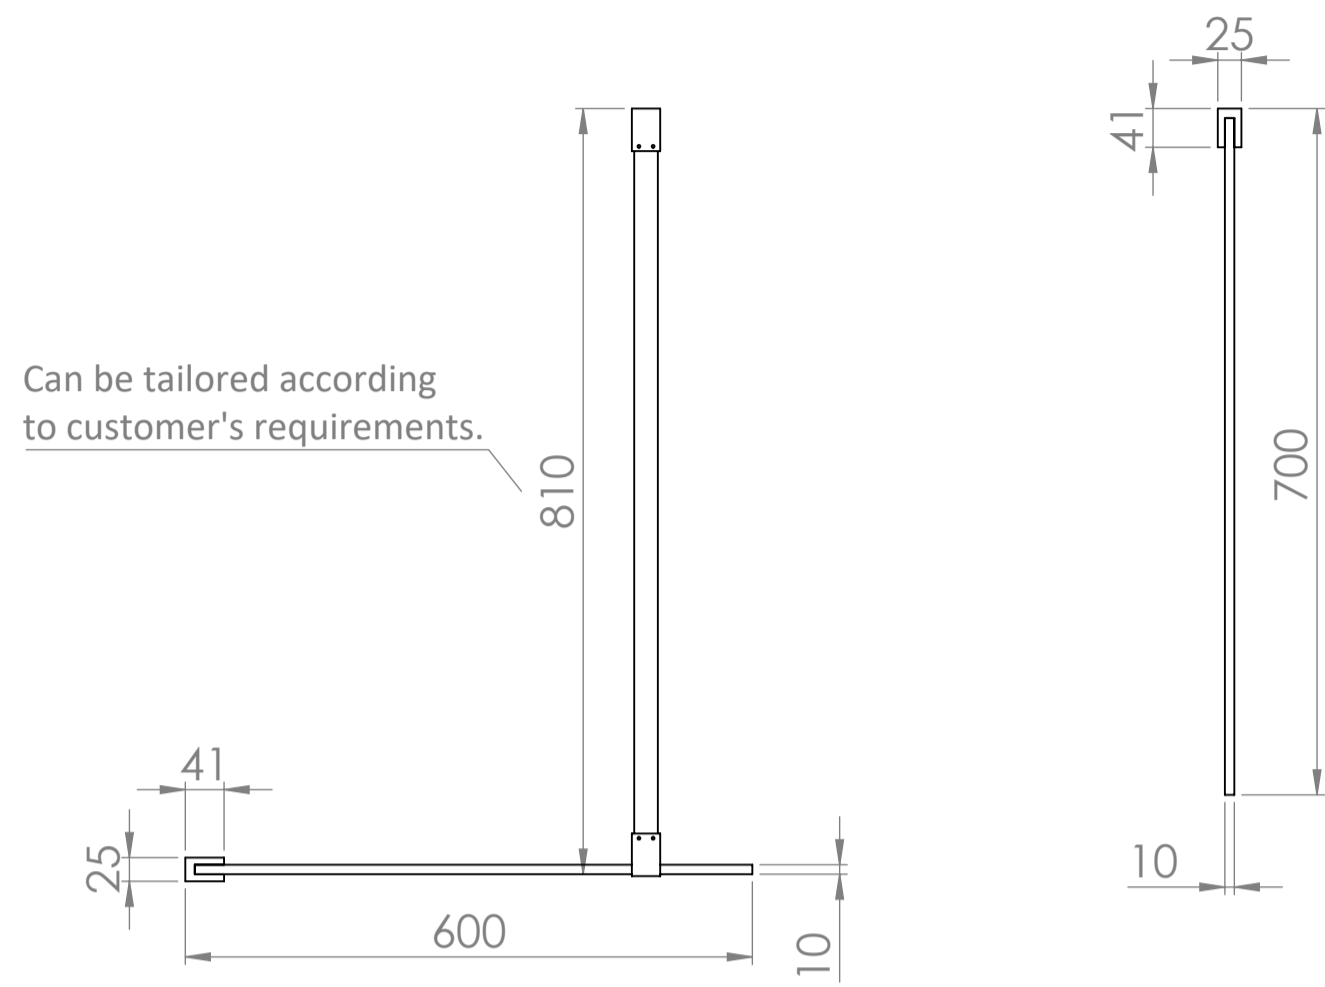

Top View

Full Enclosure View

Shower Tray with Enclosure Kit - A

Shower Tray - Top View

Section View A - A

Waste Kit - Side View

LUSO

Product Name	Modular Kit B
Size, mm	1100 x 800
Contains	Shower Tray Shower Waste 2x 10mm Glass Panel 2x Glass-Wall Fixing Kit Glass Bracing Bar

All dimensions provided in mm.