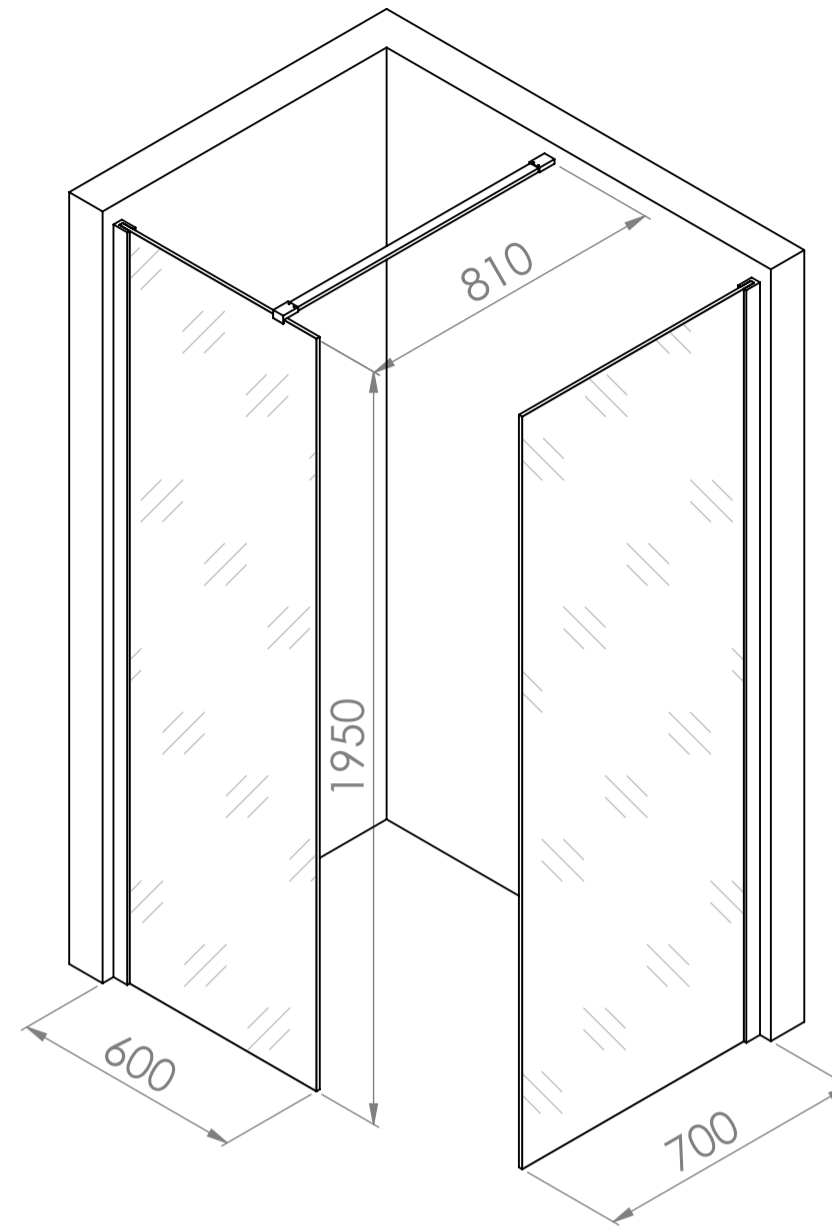

Top View

Full Enclosure View

Shower Tray with Enclosure Kit - A

Shower Tray - Top View

Section View A - A

Waste Kit - Side View

LUSO

Product Name	Modular Kit B
Size, mm	1100 x 800
Contains	Shower Tray Shower Waste 2x 10mm Glass Panel 2x Glass-Wall Fixing Kit Glass Bracing Bar

All dimensions provided in mm.