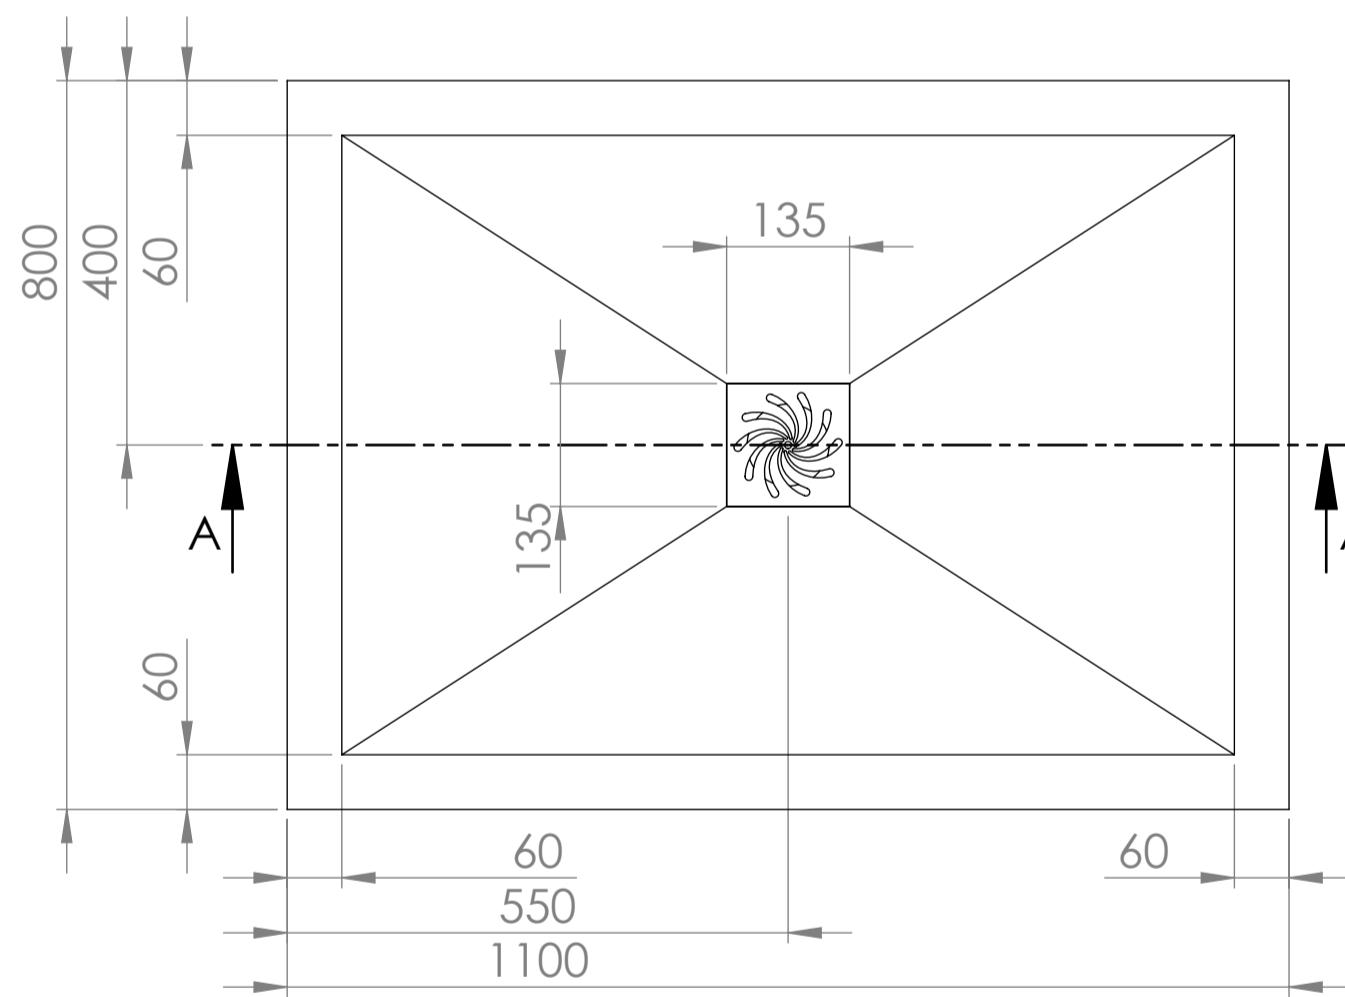

Top View

Full Enclosure View

Shower Tray with Enclosure Kit - A

Shower Tray - Top View

Section View A - A

Waste Kit - Side View

LUSO

Product Name	Modular Kit B
Size, mm	1100 x 800
Contains	Shower Tray Shower Waste 2x 10mm Glass Panel 2x Glass-Wall Fixing Kit Glass Bracing Bar

All dimensions provided in mm.