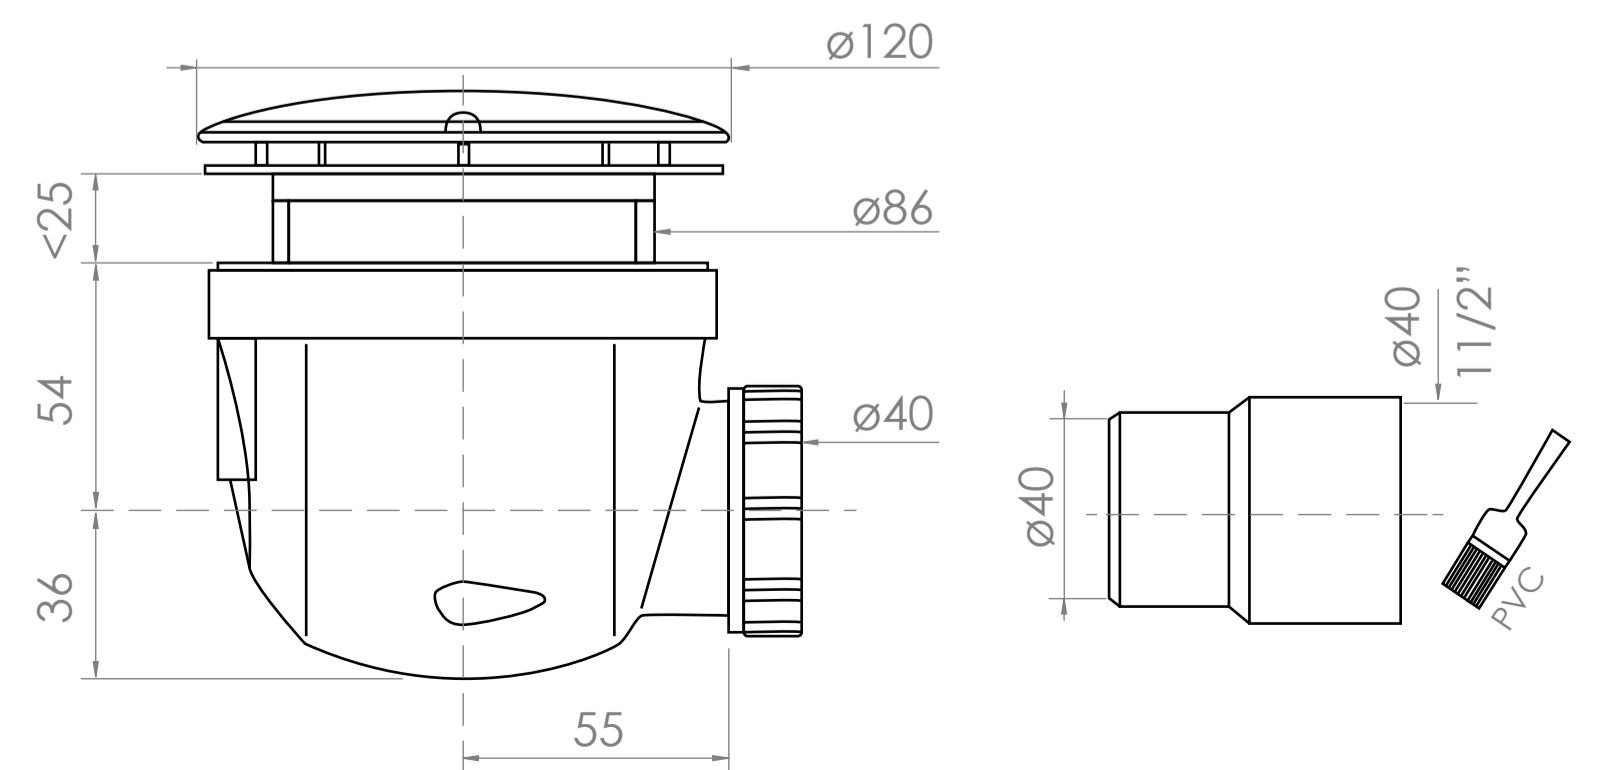

Top View

Full Enclosure View

Shower Tray with Enclosure Kit - A

Shower Tray - Top View

Section View A - A

Waste Kit - Side View

LUSO

Product Name	Modular Kit B
Size, mm	1100 x 800
Contains	Shower Tray Shower Waste 2x 10mm Glass Panel 2x Glass-Wall Fixing Kit Glass Bracing Bar

All dimensions provided in mm.