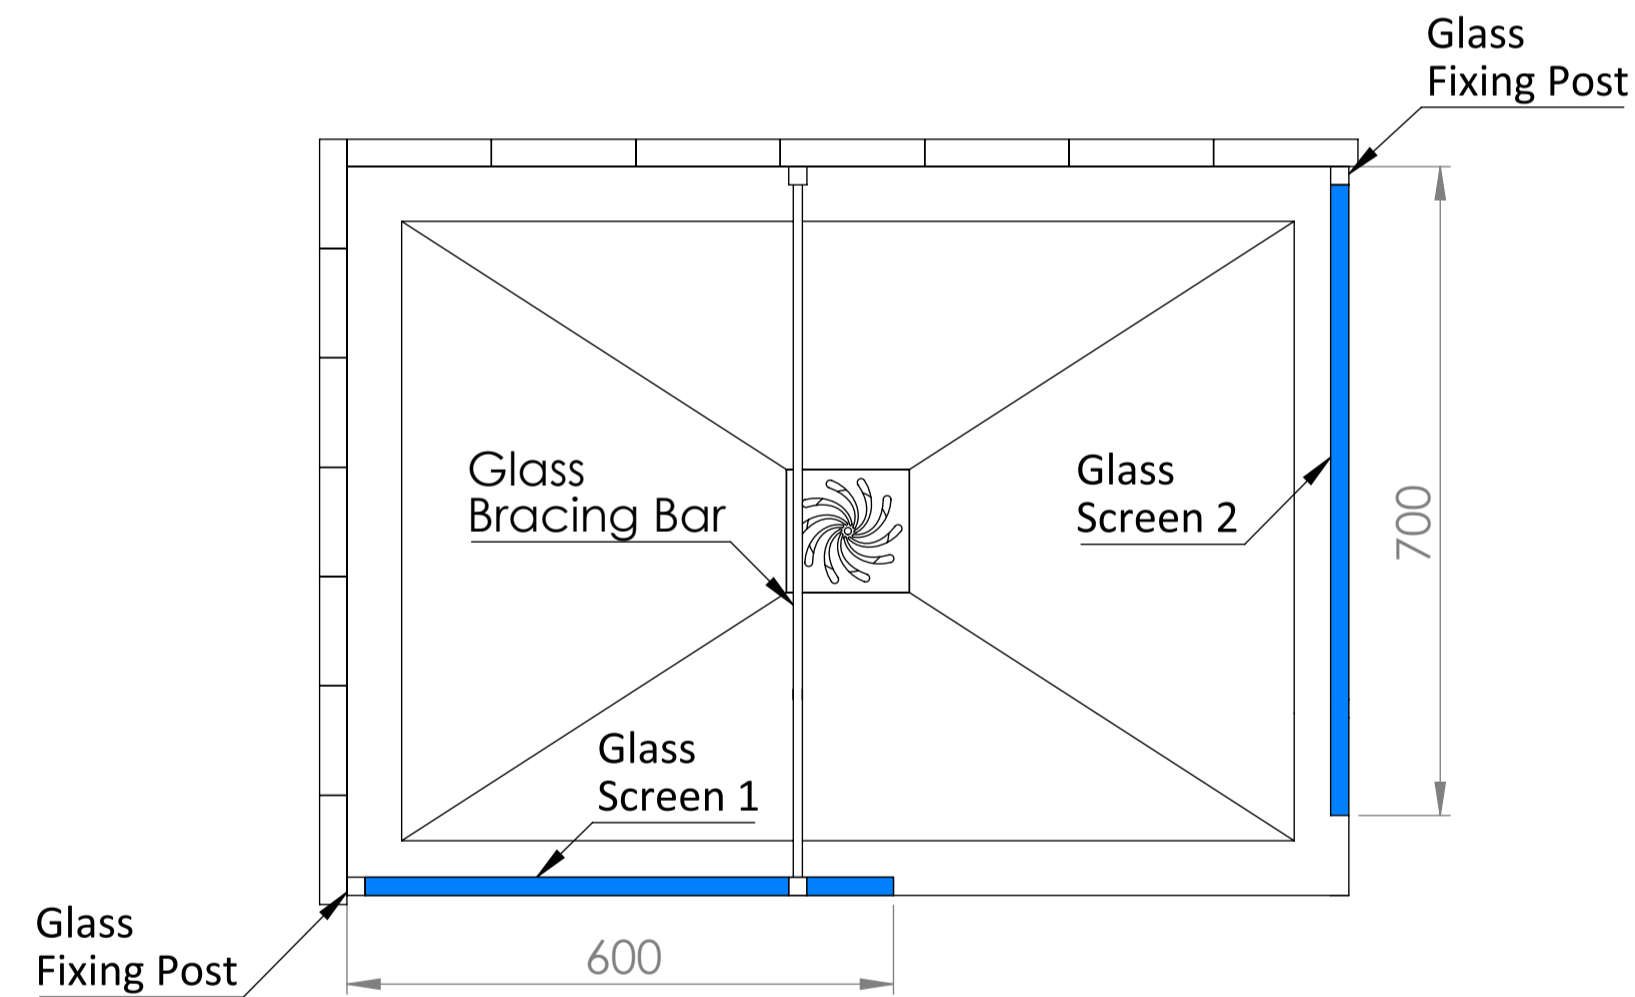

Top View

Full Enclosure View

Shower Tray with Enclosure Kit - A

Shower Tray - Top View

Section View A - A

Waste Kit - Side View

LUSO

Product Name	Modular Kit B
Size, mm	1100 x 800
Contains	Shower Tray Shower Waste 2x 10mm Glass Panel 2x Glass-Wall Fixing Kit Glass Bracing Bar

All dimensions provided in mm.