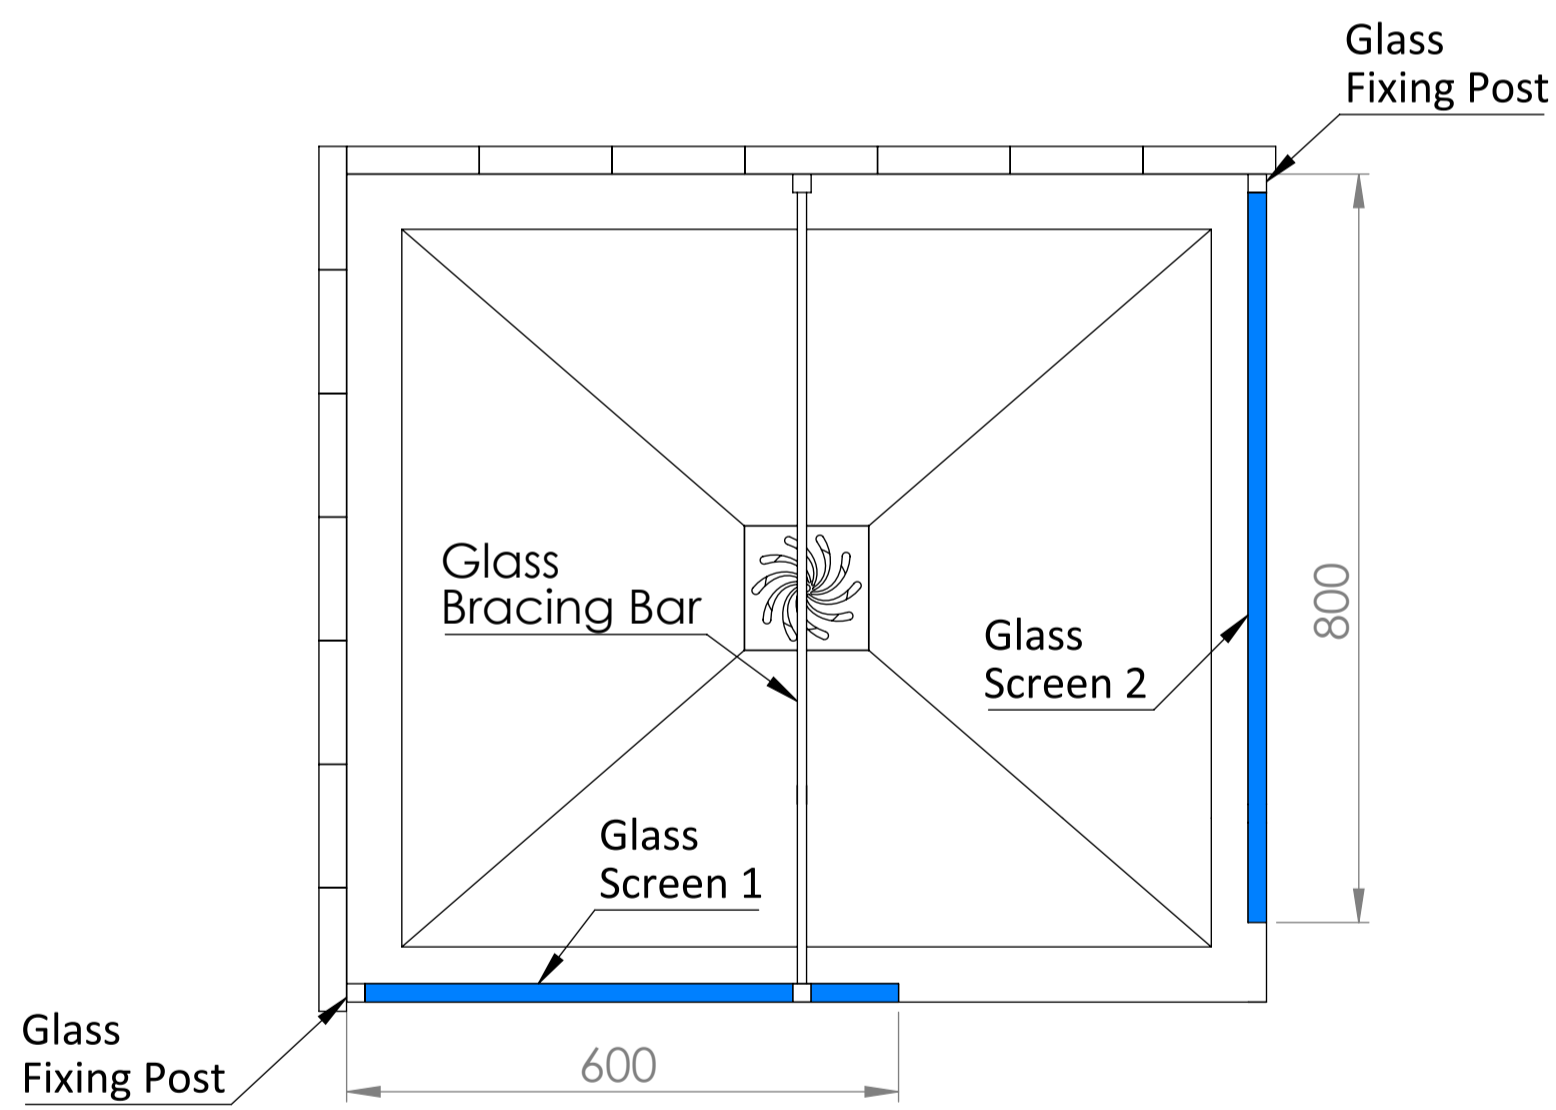

Top View

Full Enclosure View

Shower Tray with Enclosure Kit - A

Shower Tray - Top View

Section View A - A

Waste Kit - Side View

<h1>LUSSO</h1>	Product Name	Modular Kit B
	Size, mm	1000 x 900
	Contains	Shower Tray Shower Waste 2x 10mm Glass Panel 2x Glass-Wall Fixing Kit Glass Bracing Bar

All dimensions provided in mm.