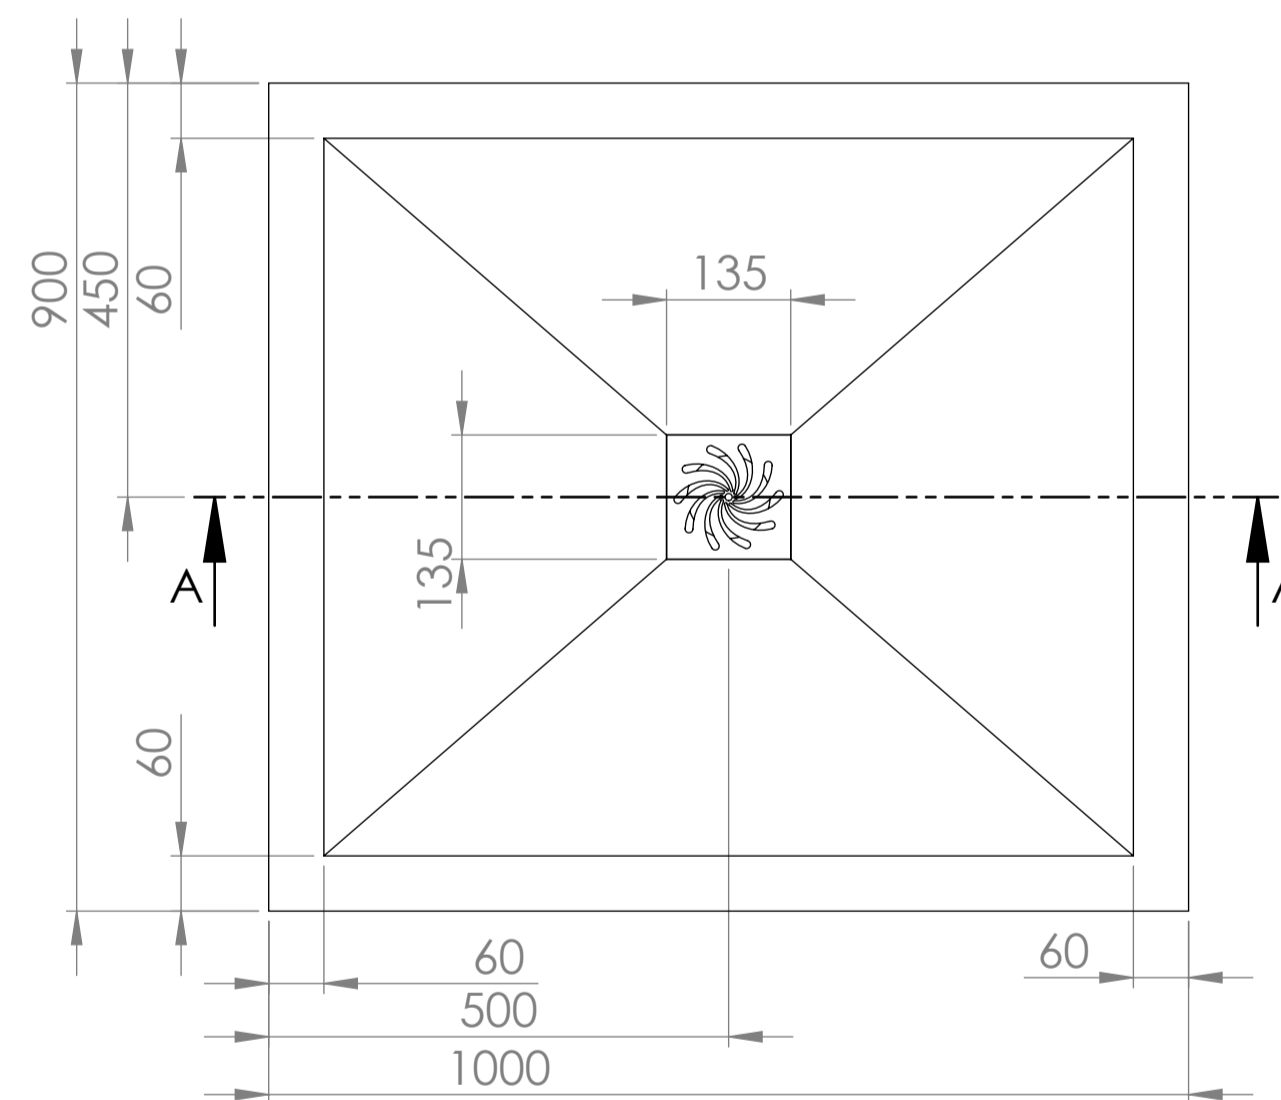

Top View

Full Enclosure View

Shower Tray with Enclosure Kit - A

Shower Tray - Top View

Section View A - A

Waste Kit - Side View

<h1>LUSSO</h1>	Product Name	Modular Kit B
	Size, mm	1000 x 900
	Contains	Shower Tray Shower Waste 2x 10mm Glass Panel 2x Glass-Wall Fixing Kit Glass Bracing Bar

All dimensions provided in mm.