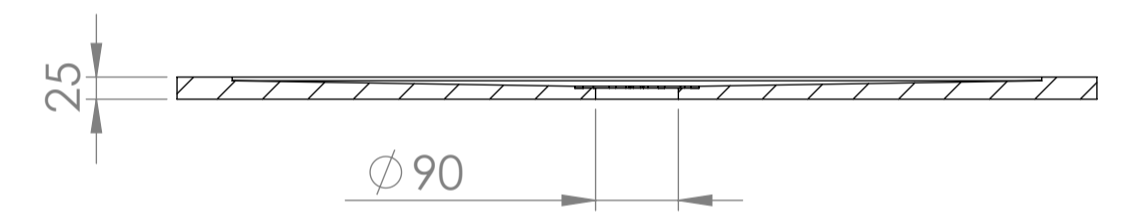

Top View

Full Enclosure View

Shower Tray with Enclosure Kit - A

Shower Tray - Top View

Section View A - A

Waste Kit - Side View

<h1>LUSSO</h1>	Product Name	Modular Kit B
	Size, mm	1000 x 900
	Contains	Shower Tray Shower Waste 2x 10mm Glass Panel 2x Glass-Wall Fixing Kit Glass Bracing Bar

All dimensions provided in mm.