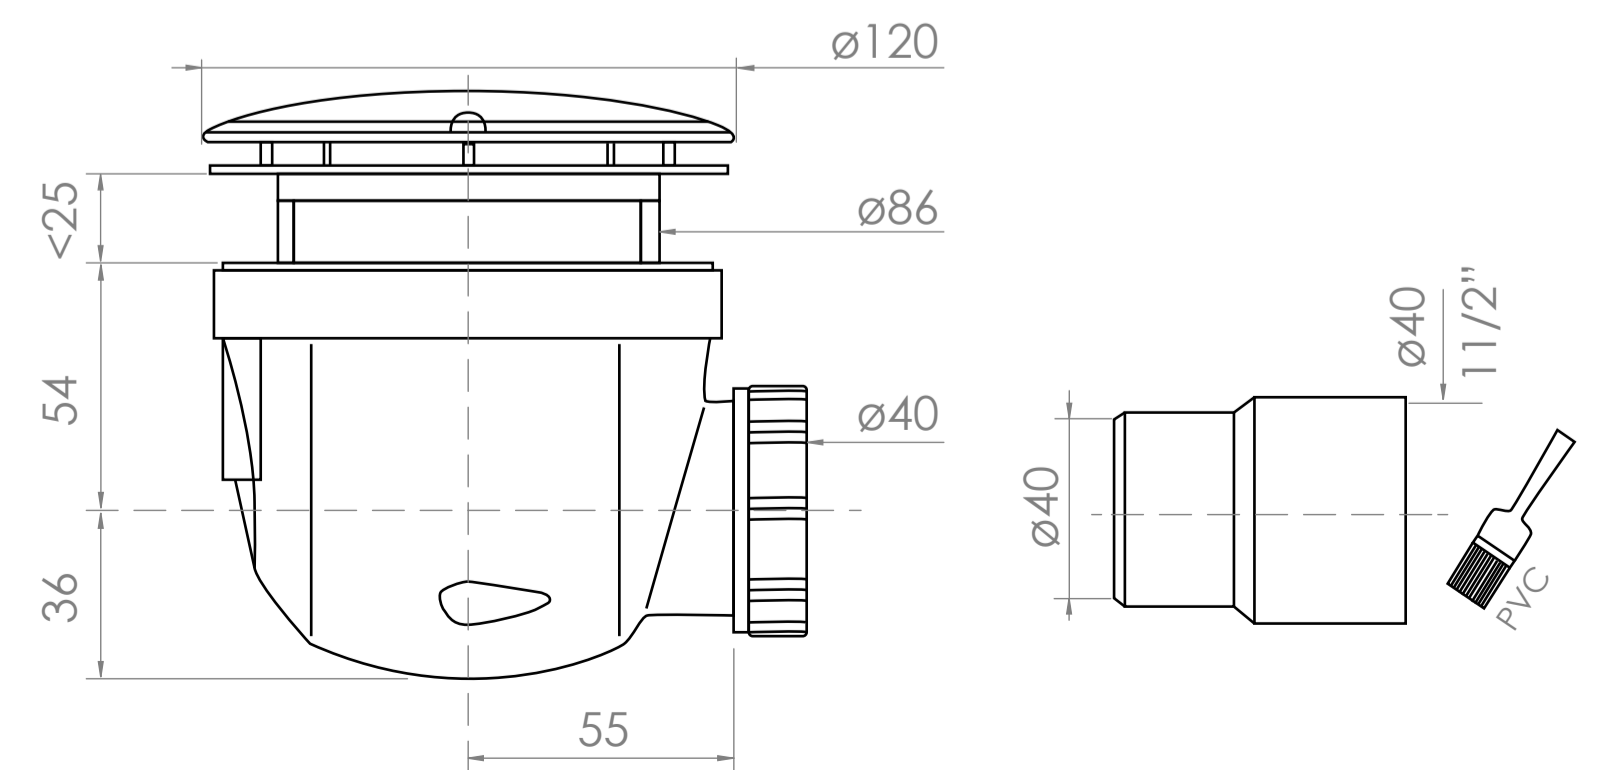

Top View

Full Enclosure View

Shower Tray with Enclosure Kit - A

Shower Tray - Top View

Section View A - A

Waste Kit - Side View

<h1>LUSSO</h1>	Product Name	Modular Kit B
	Size, mm	1000 x 900
	Contains	Shower Tray Shower Waste 2x 10mm Glass Panel 2x Glass-Wall Fixing Kit Glass Bracing Bar

All dimensions provided in mm.