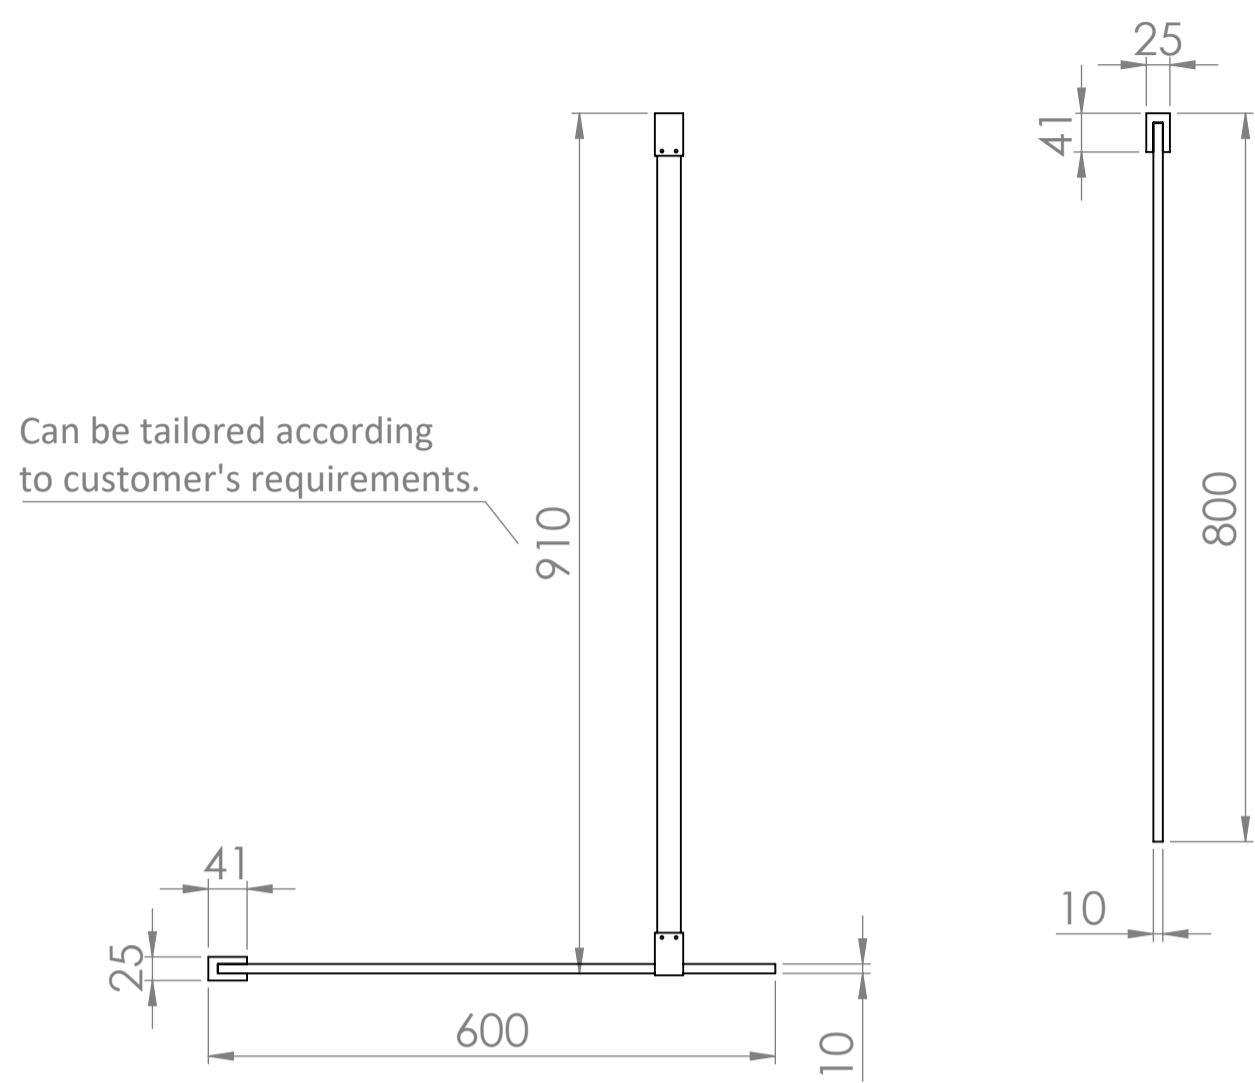

Top View

Full Enclosure View

Shower Tray with Enclosure Kit - A

Shower Tray - Top View

Section View A - A

Waste Kit - Side View

<h1>LUSSO</h1>	Product Name	Modular Kit B
	Size, mm	1000 x 900
	Contains	Shower Tray Shower Waste 2x 10mm Glass Panel 2x Glass-Wall Fixing Kit Glass Bracing Bar

All dimensions provided in mm.