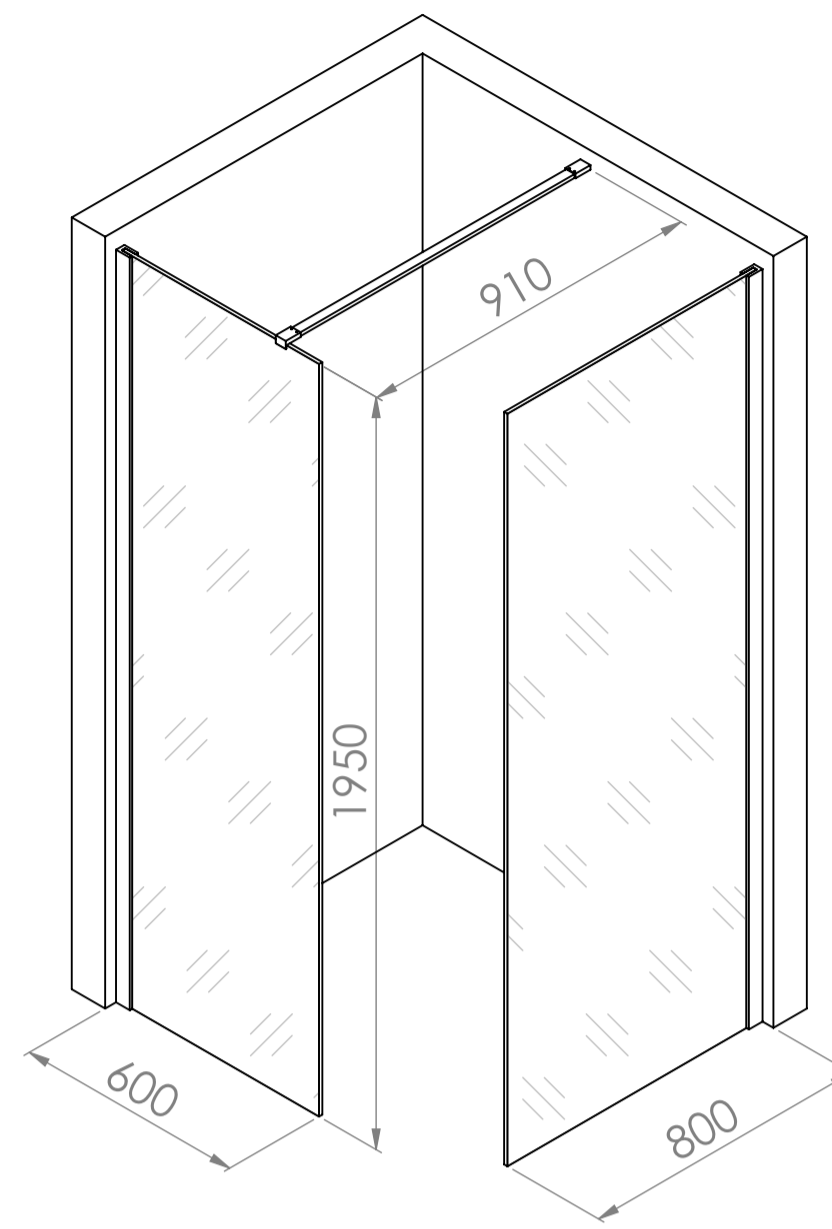

Top View

Full Enclosure View

Shower Tray with Enclosure Kit - A

Shower Tray - Top View

Section View A - A

Waste Kit - Side View

<h1>LUSSO</h1>	Product Name	Modular Kit B
	Size, mm	1000 x 900
	Contains	Shower Tray Shower Waste 2x 10mm Glass Panel 2x Glass-Wall Fixing Kit Glass Bracing Bar

All dimensions provided in mm.