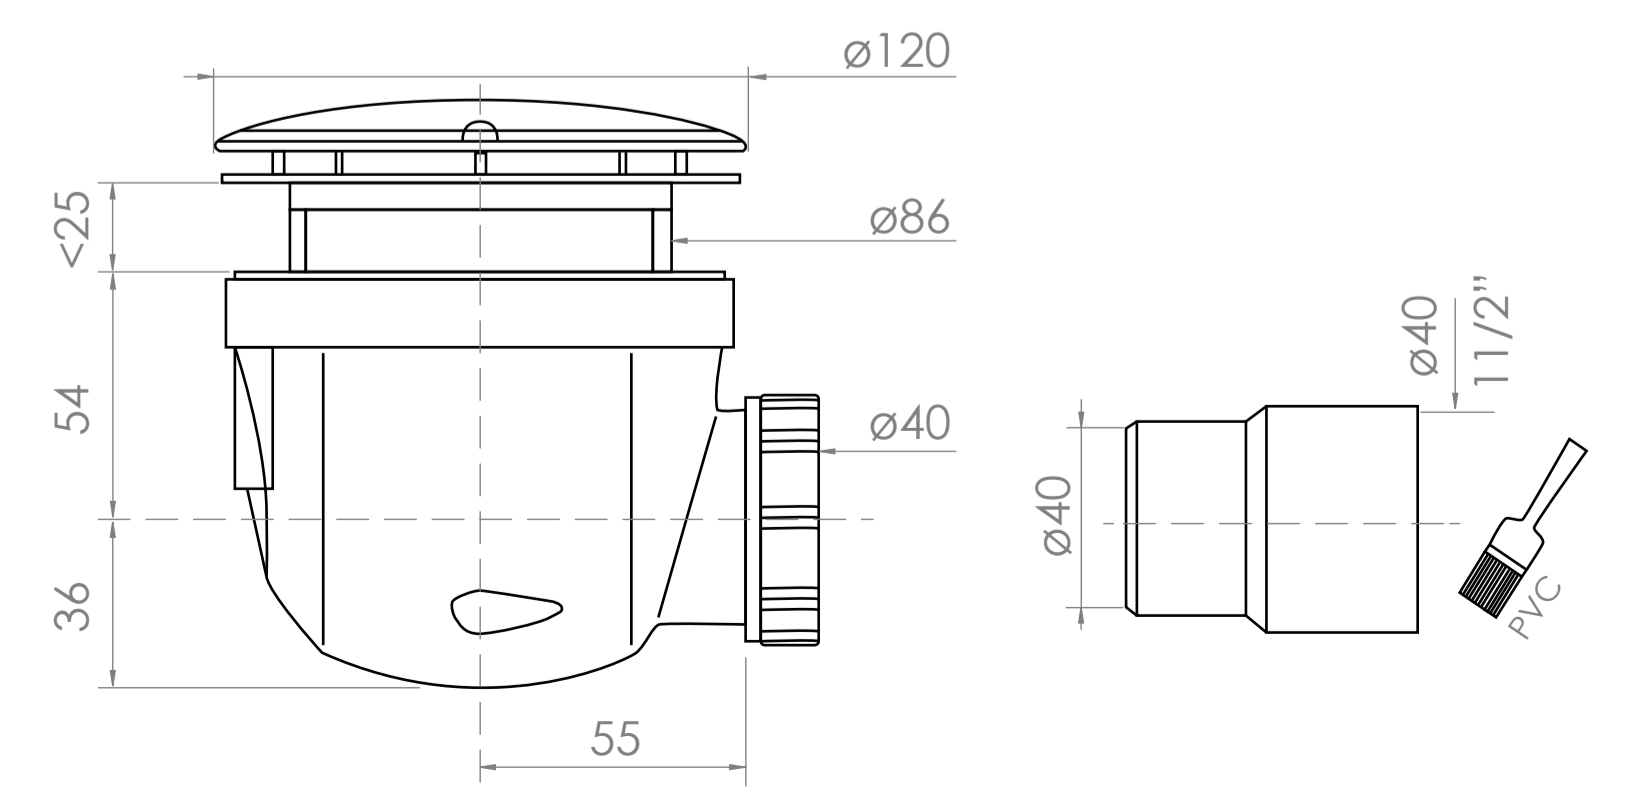

Top View

Full Enclosure View

Shower Tray with Enclosure Kit - A

Shower Tray - Top View

Section View A - A

Waste Kit - Side View

<h1>LUSSO</h1>	Product Name	Modular Kit B
	Size, mm	1000 x 800
	Contains	Shower Tray Shower Waste 2x 10mm Glass Panel 2x Glass-Wall Fixing Kit Glass Bracing Bar

All dimensions provided in mm.