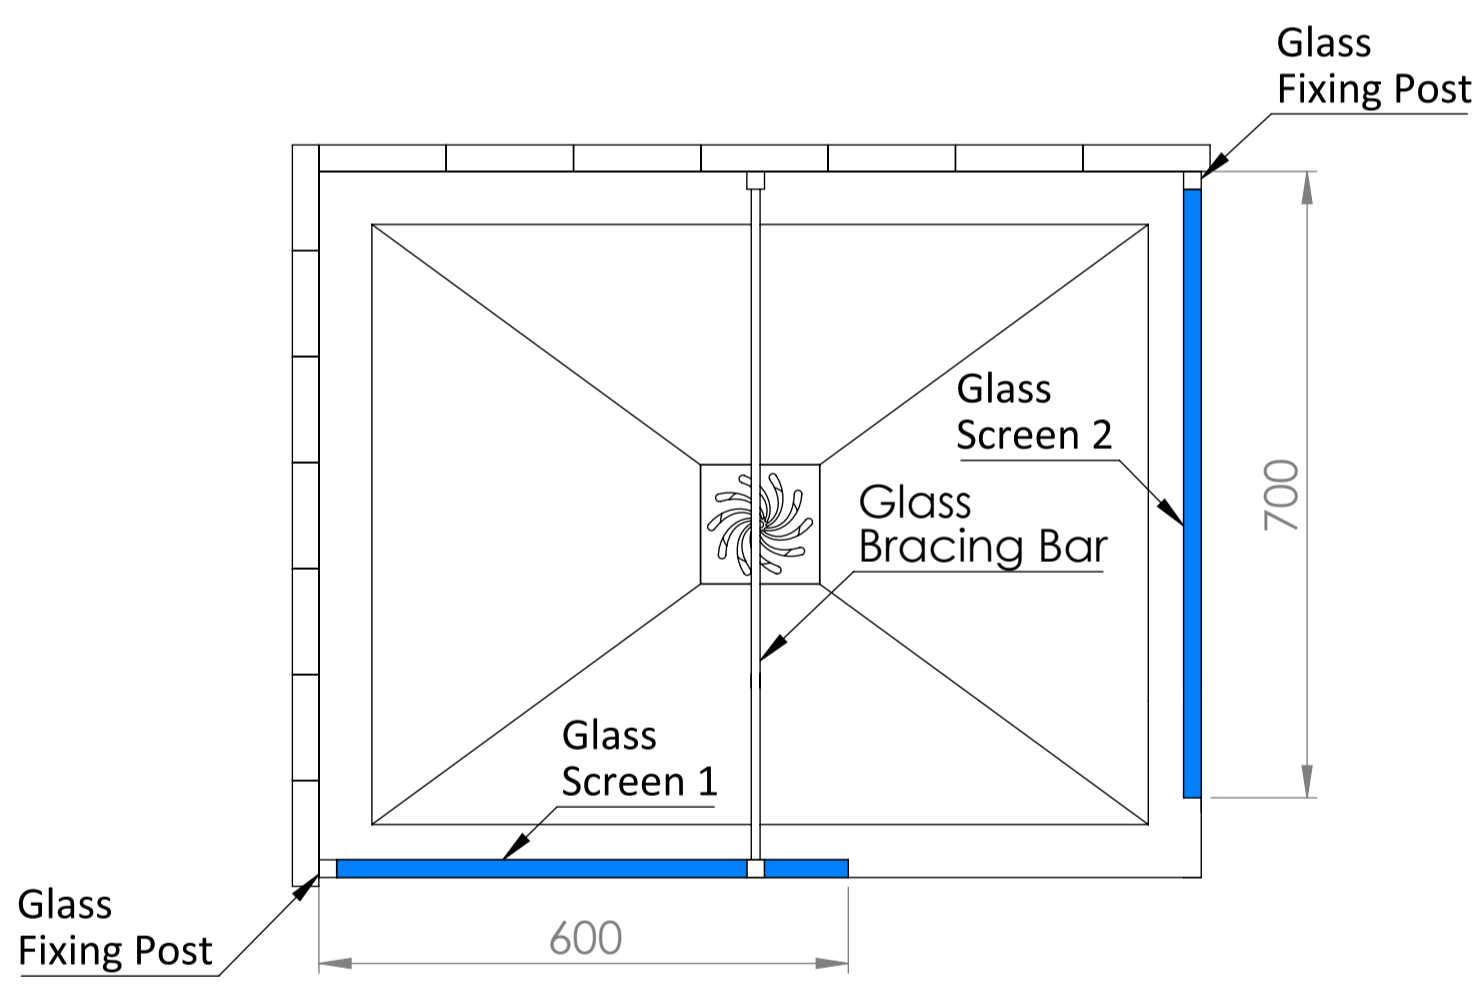

Top View

Full Enclosure View

Shower Tray with Enclosure Kit - A

Shower Tray - Top View

Section View A - A

Waste Kit - Side View

<h1>LUSSO</h1>	Product Name	Modular Kit B
	Size, mm	1000 x 800
	Contains	Shower Tray Shower Waste 2x 10mm Glass Panel 2x Glass-Wall Fixing Kit Glass Bracing Bar

All dimensions provided in mm.