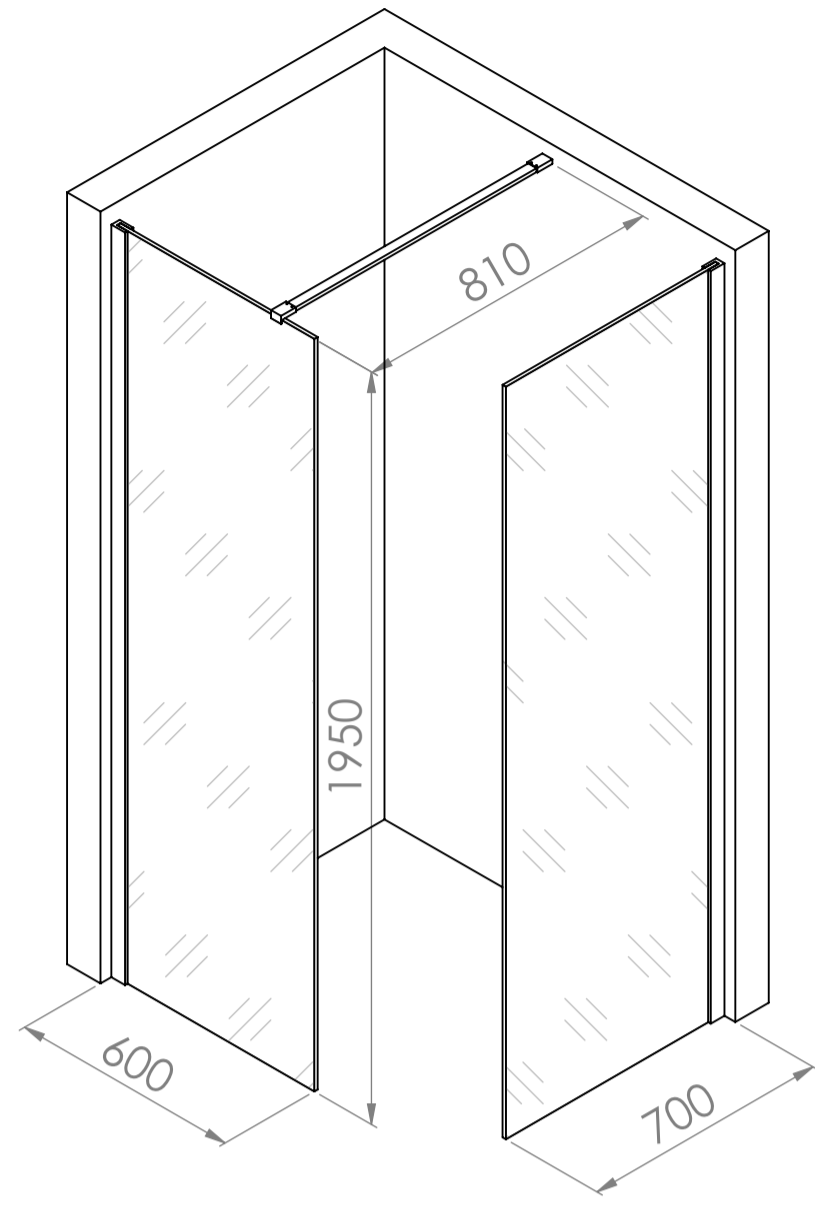

Top View

Full Enclosure View

Shower Tray with Enclosure Kit - A

Shower Tray - Top View

Section View A - A

Waste Kit - Side View

<h1>LUSSO</h1>	Product Name	Modular Kit B
	Size, mm	1000 x 800
	Contains	Shower Tray Shower Waste 2x 10mm Glass Panel 2x Glass-Wall Fixing Kit Glass Bracing Bar

All dimensions provided in mm.