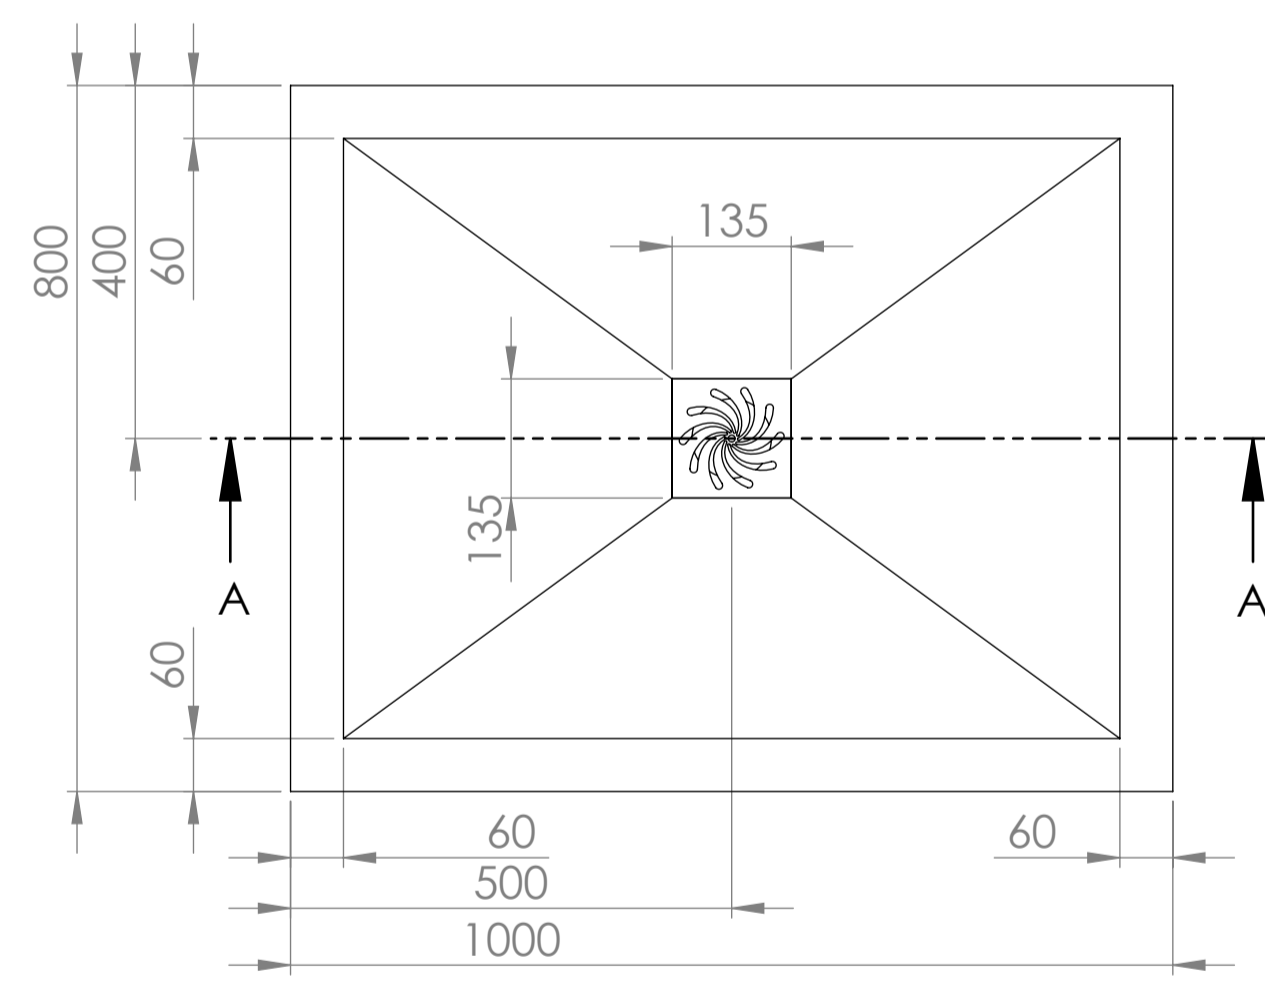

Top View

Full Enclosure View

Shower Tray with Enclosure Kit - A

Shower Tray - Top View

Section View A - A

Waste Kit - Side View

<h1>LUSSO</h1>	Product Name	Modular Kit B
	Size, mm	1000 x 800
	Contains	Shower Tray Shower Waste 2x 10mm Glass Panel 2x Glass-Wall Fixing Kit Glass Bracing Bar

All dimensions provided in mm.