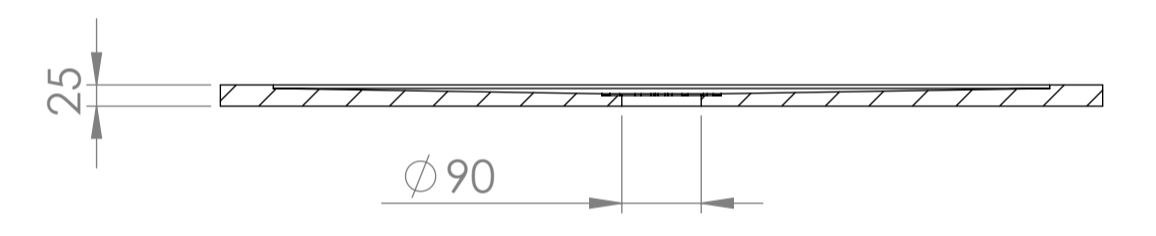

Top View

Full Enclosure View

Shower Tray with Enclosure Kit - A

Shower Tray - Top View

Section View A - A

Waste Kit - Side View

<h1>LUSSO</h1>	Product Name	Modular Kit B
	Size, mm	1000 x 800
	Contains	Shower Tray Shower Waste 2x 10mm Glass Panel 2x Glass-Wall Fixing Kit Glass Bracing Bar

All dimensions provided in mm.