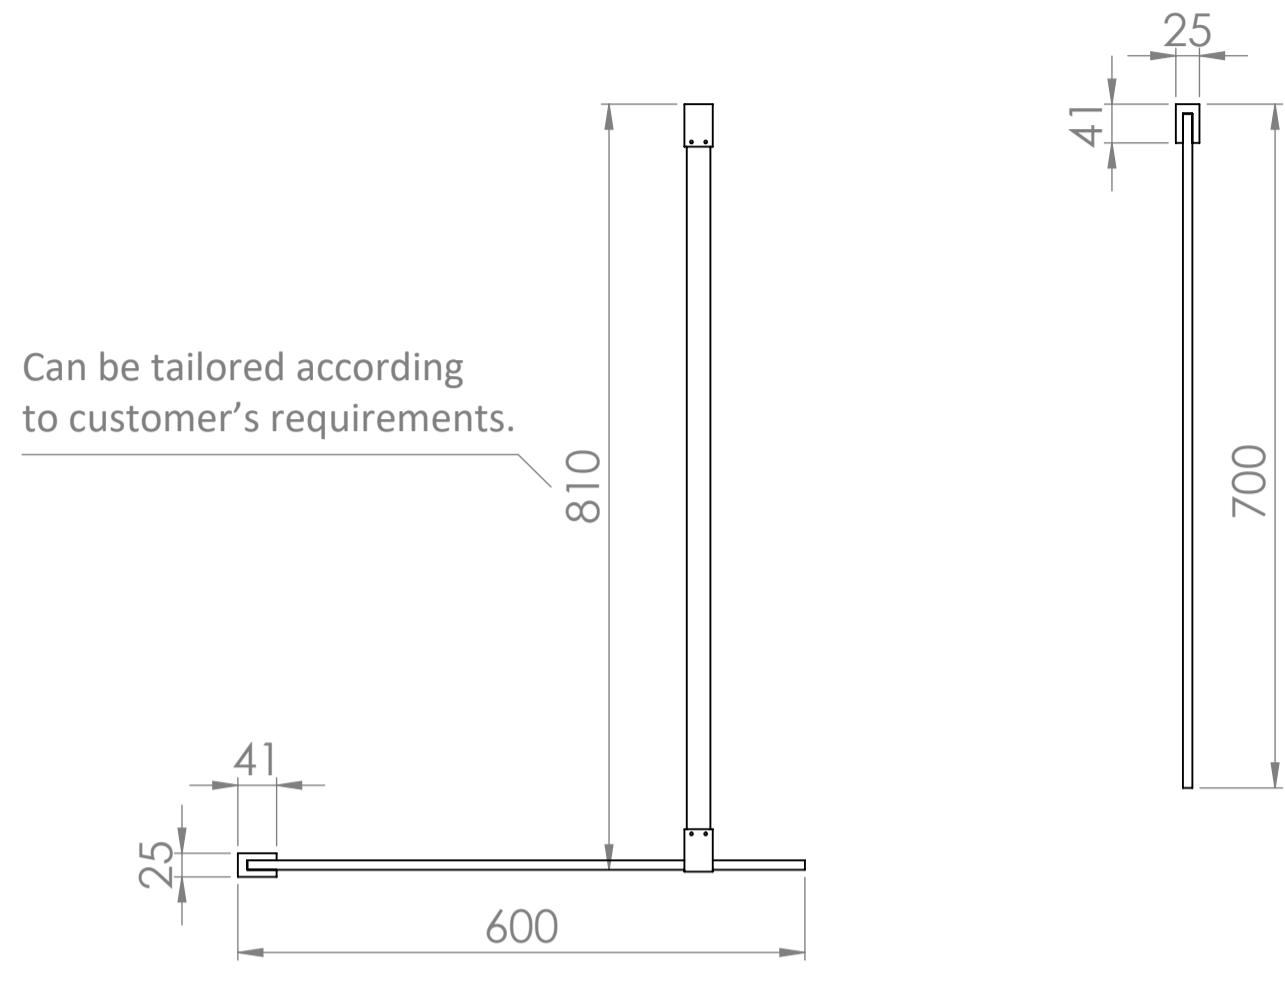

Top View

Full Enclosure View

Shower Tray with Enclosure Kit - A

Shower Tray - Top View

Section View A - A

Waste Kit - Side View

<h1>LUSSO</h1>	Product Name	Modular Kit B
	Size, mm	1000 x 800
	Contains	Shower Tray Shower Waste 2x 10mm Glass Panel 2x Glass-Wall Fixing Kit Glass Bracing Bar

All dimensions provided in mm.