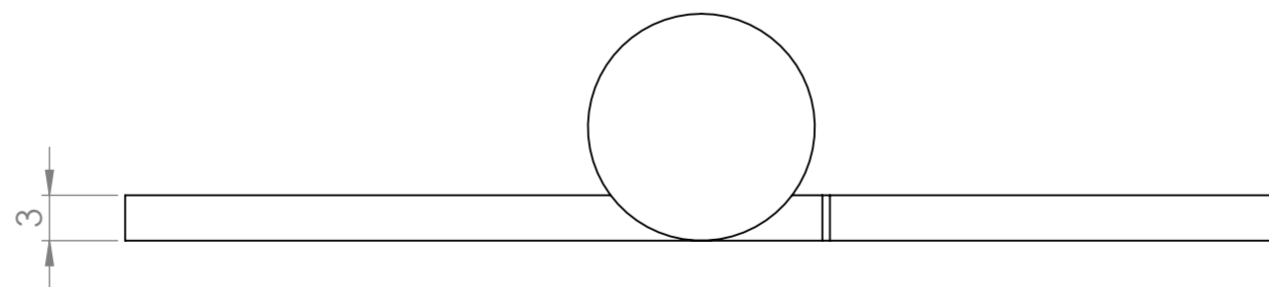

Top View

Side View

**LUSO**

Product Name

Architect

Product Type

Internal Door Hinge

*All dimensions provided in millimeters.*