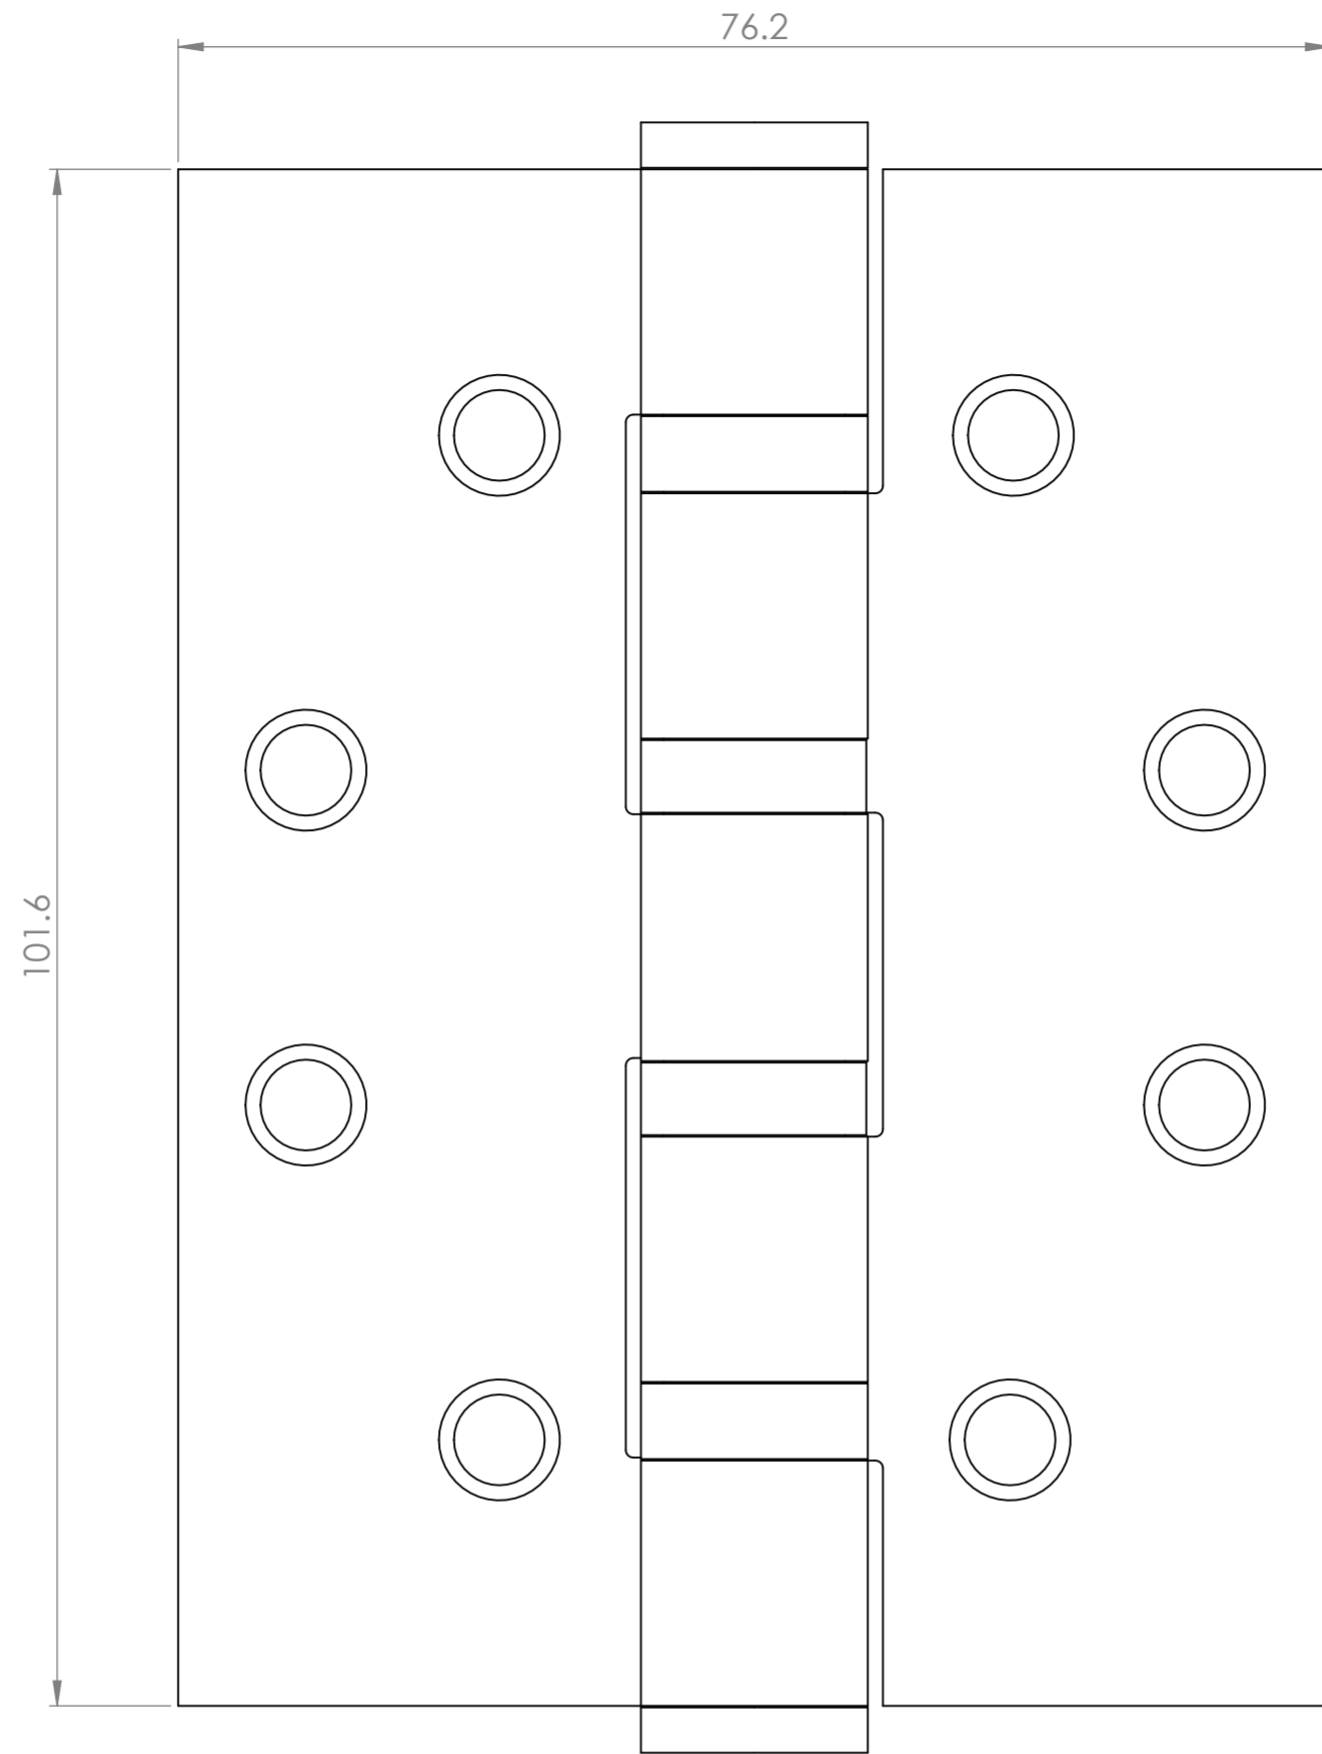

Top View

Side View

**LUSO**

Product Name

Architect

Product Type

Internal Door Hinge

*All dimensions provided in millimeters.*