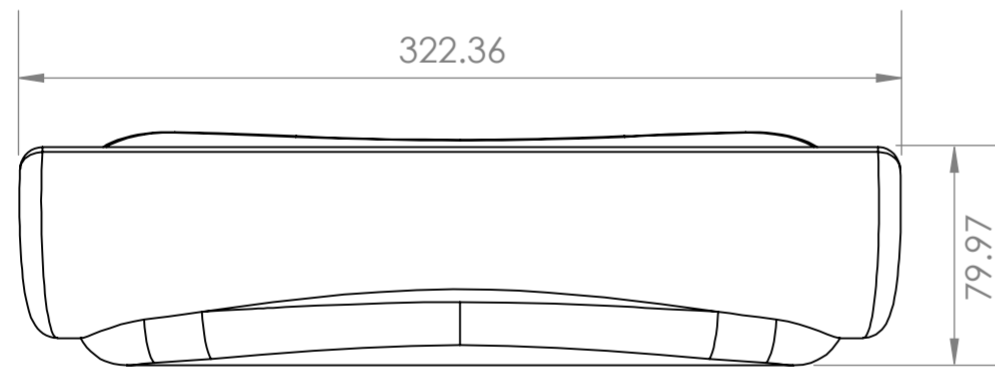

Front View

Section View A-A

Top View

LUSO

Product Name

Bath Headrest

All dimensions provided in millimeters.