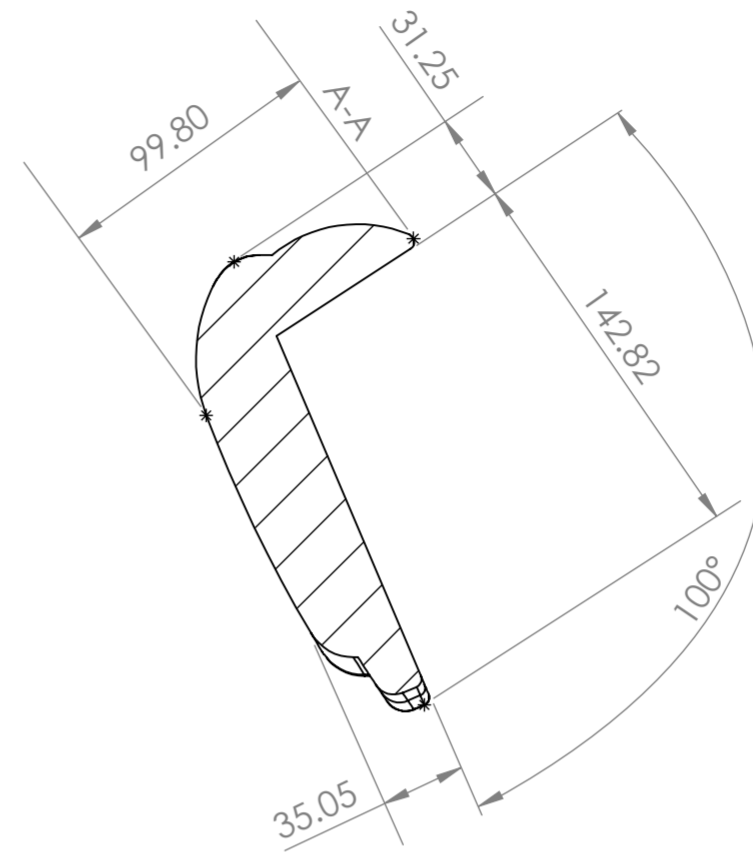

Front View

Section View A-A

Top View

LUSO

Product Name

Bath Headrest

All dimensions provided in millimeters.