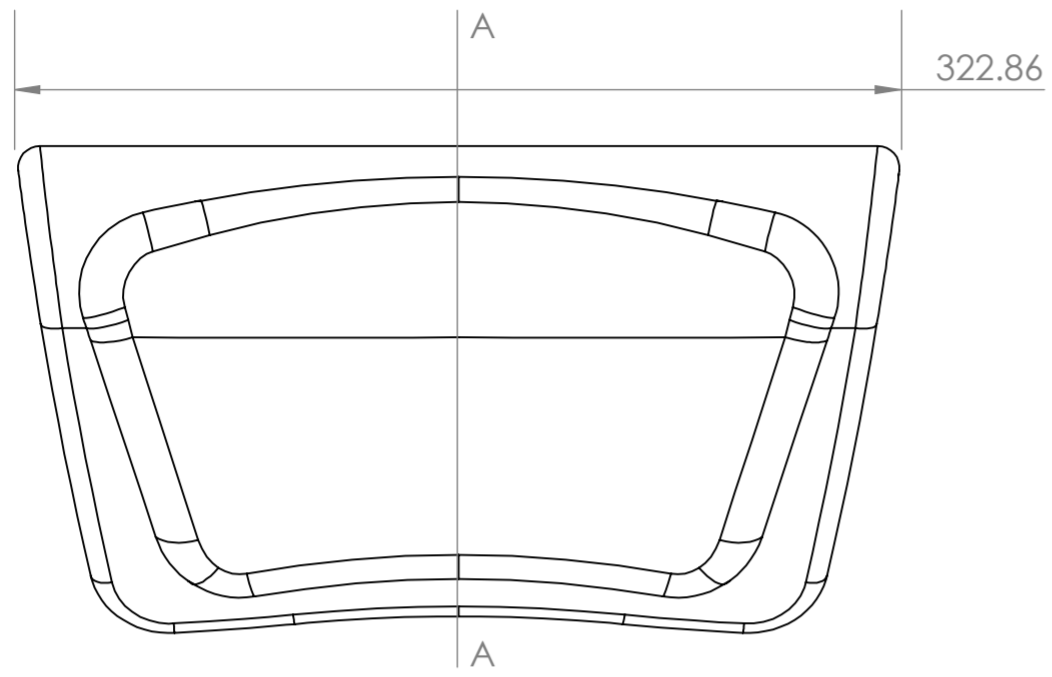

Front View

Section View A-A

Top View

LUSO

Product Name

Bath Headrest

All dimensions provided in millimeters.