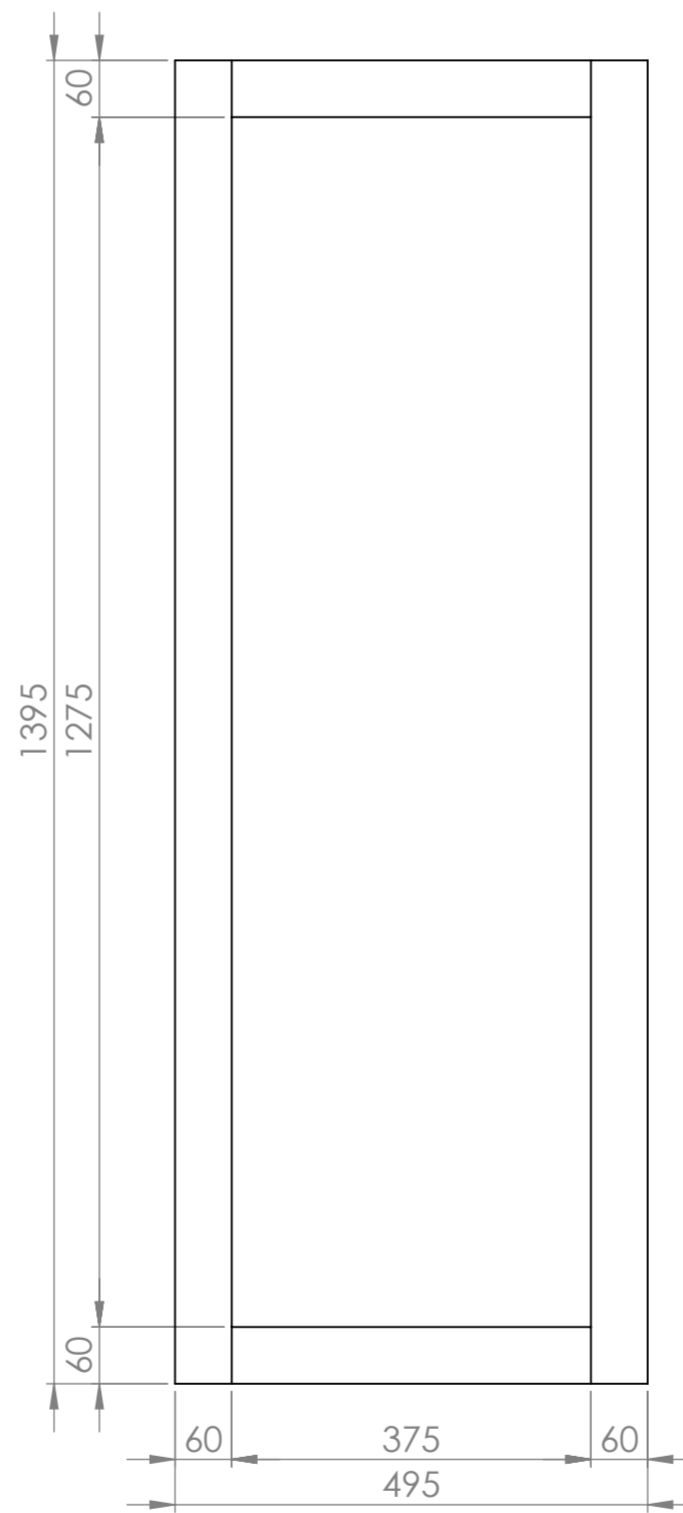

Top View

Front View

Back View

LUSO

Product Name	Couture 1400
Material	Brushed Gold
Size, mm	1400 x 500 x 40

All dimensions provided in millimeters.