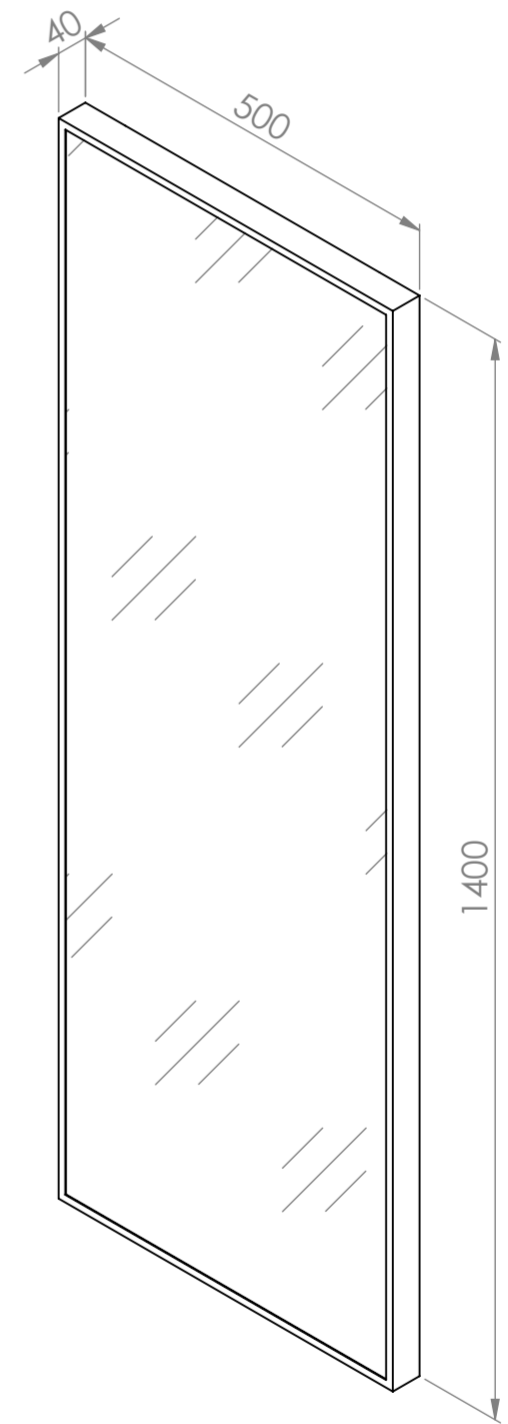

Top View

Front View

Back View

LUSO

Product Name	Couture 1400
Material	Brushed Gold
Size, mm	1400 x 500 x 40

All dimensions provided in millimeters.