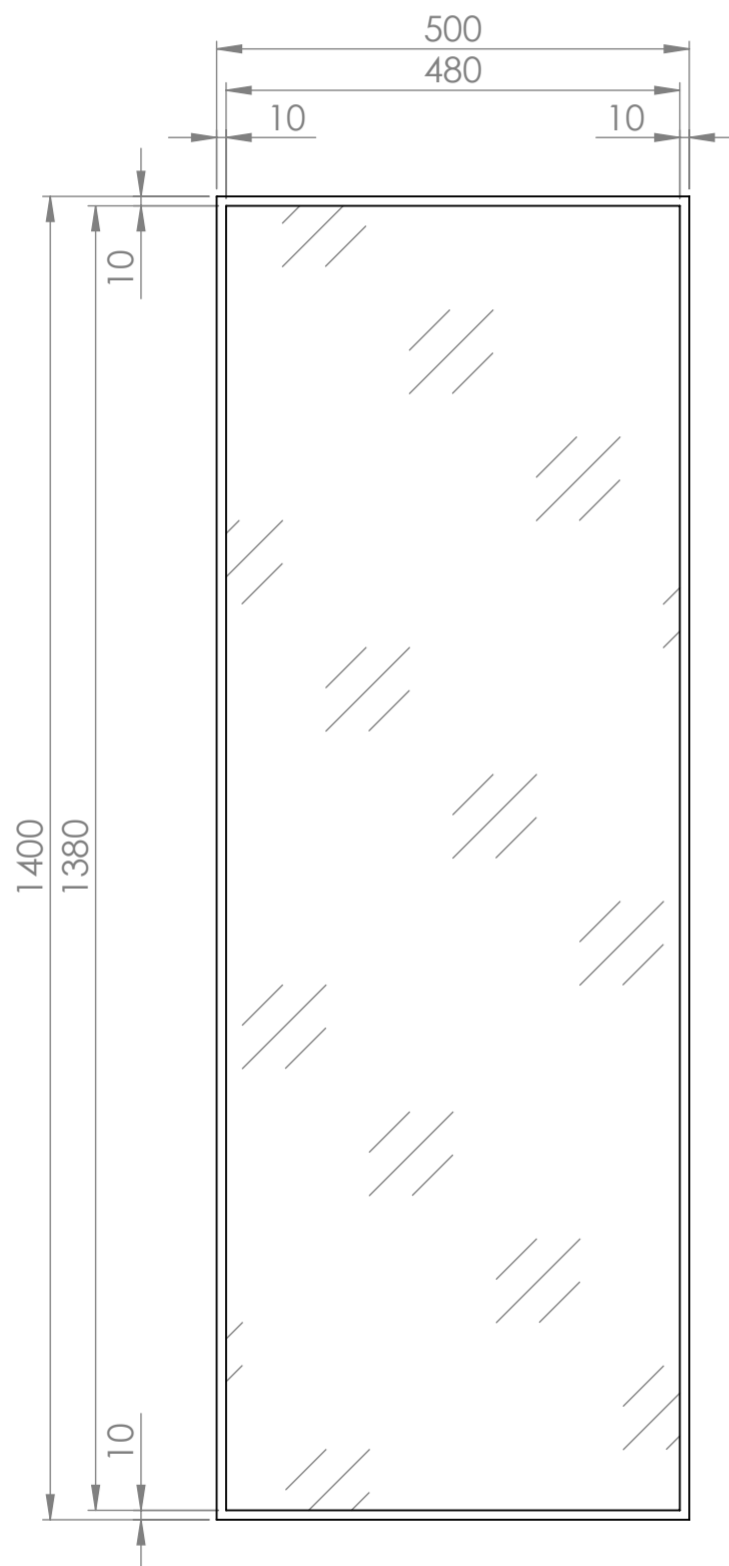

Top View

Front View

Back View

LUSO

Product Name	Couture 1400
Material	Brushed Gold
Size, mm	1400 x 500 x 40

All dimensions provided in millimeters.