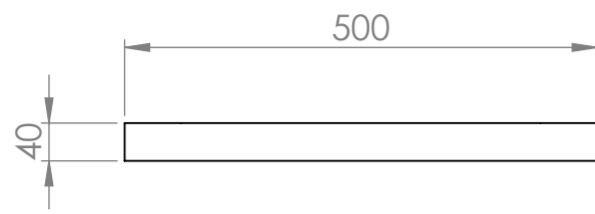

Top View

Front View

Back View

LUSO

Product Name	Couture 1400
Material	Brushed Gold
Size, mm	1400 x 500 x 40

All dimensions provided in millimeters.