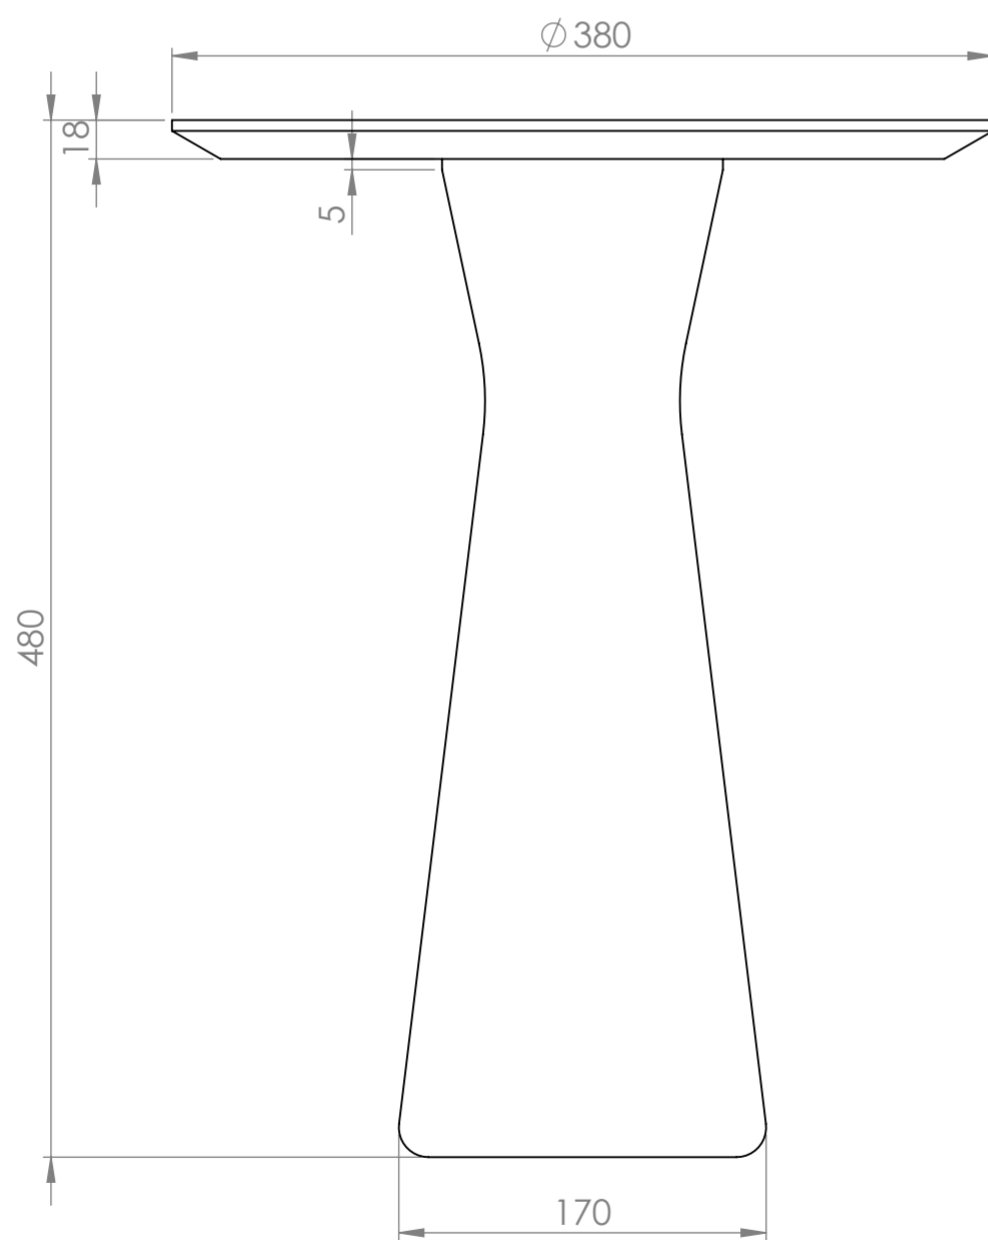

Top View

Front View

LUSO

Product Name

Monet Marble Side Table

Size, mm

380 x 480 x 170

All dimensions provided in millimeters.