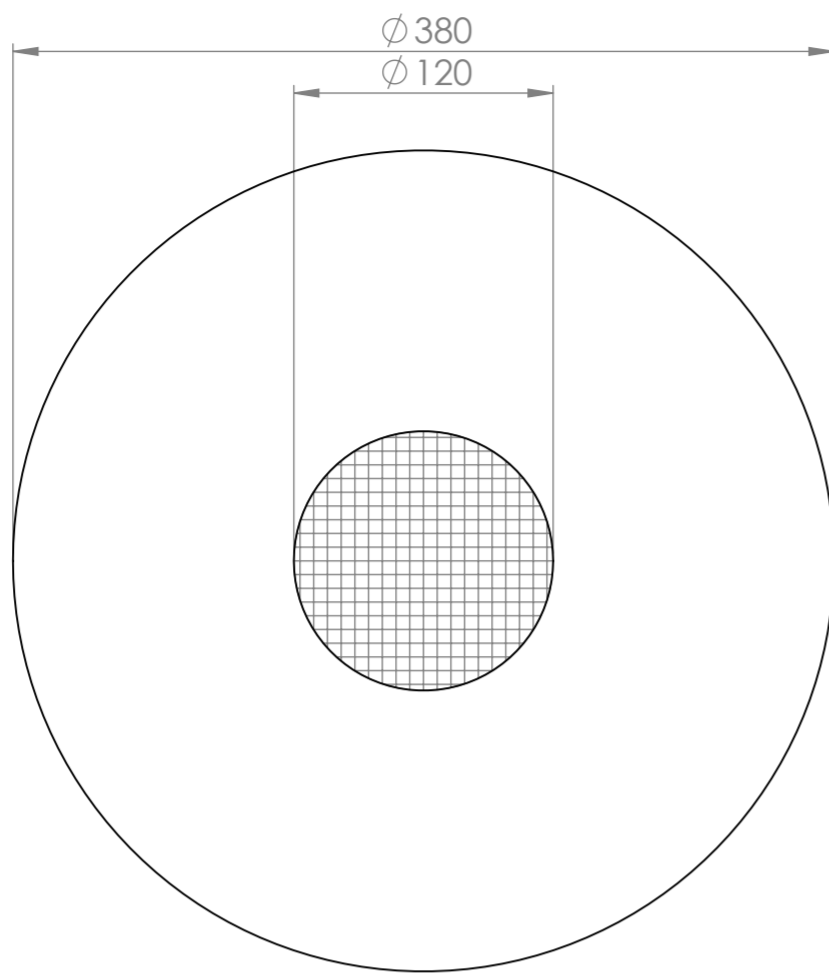

Top View

Front View

LUSO

Product Name

Monet Marble Side Table

Size, mm

380 x 480 x 170

All dimensions provided in millimeters.