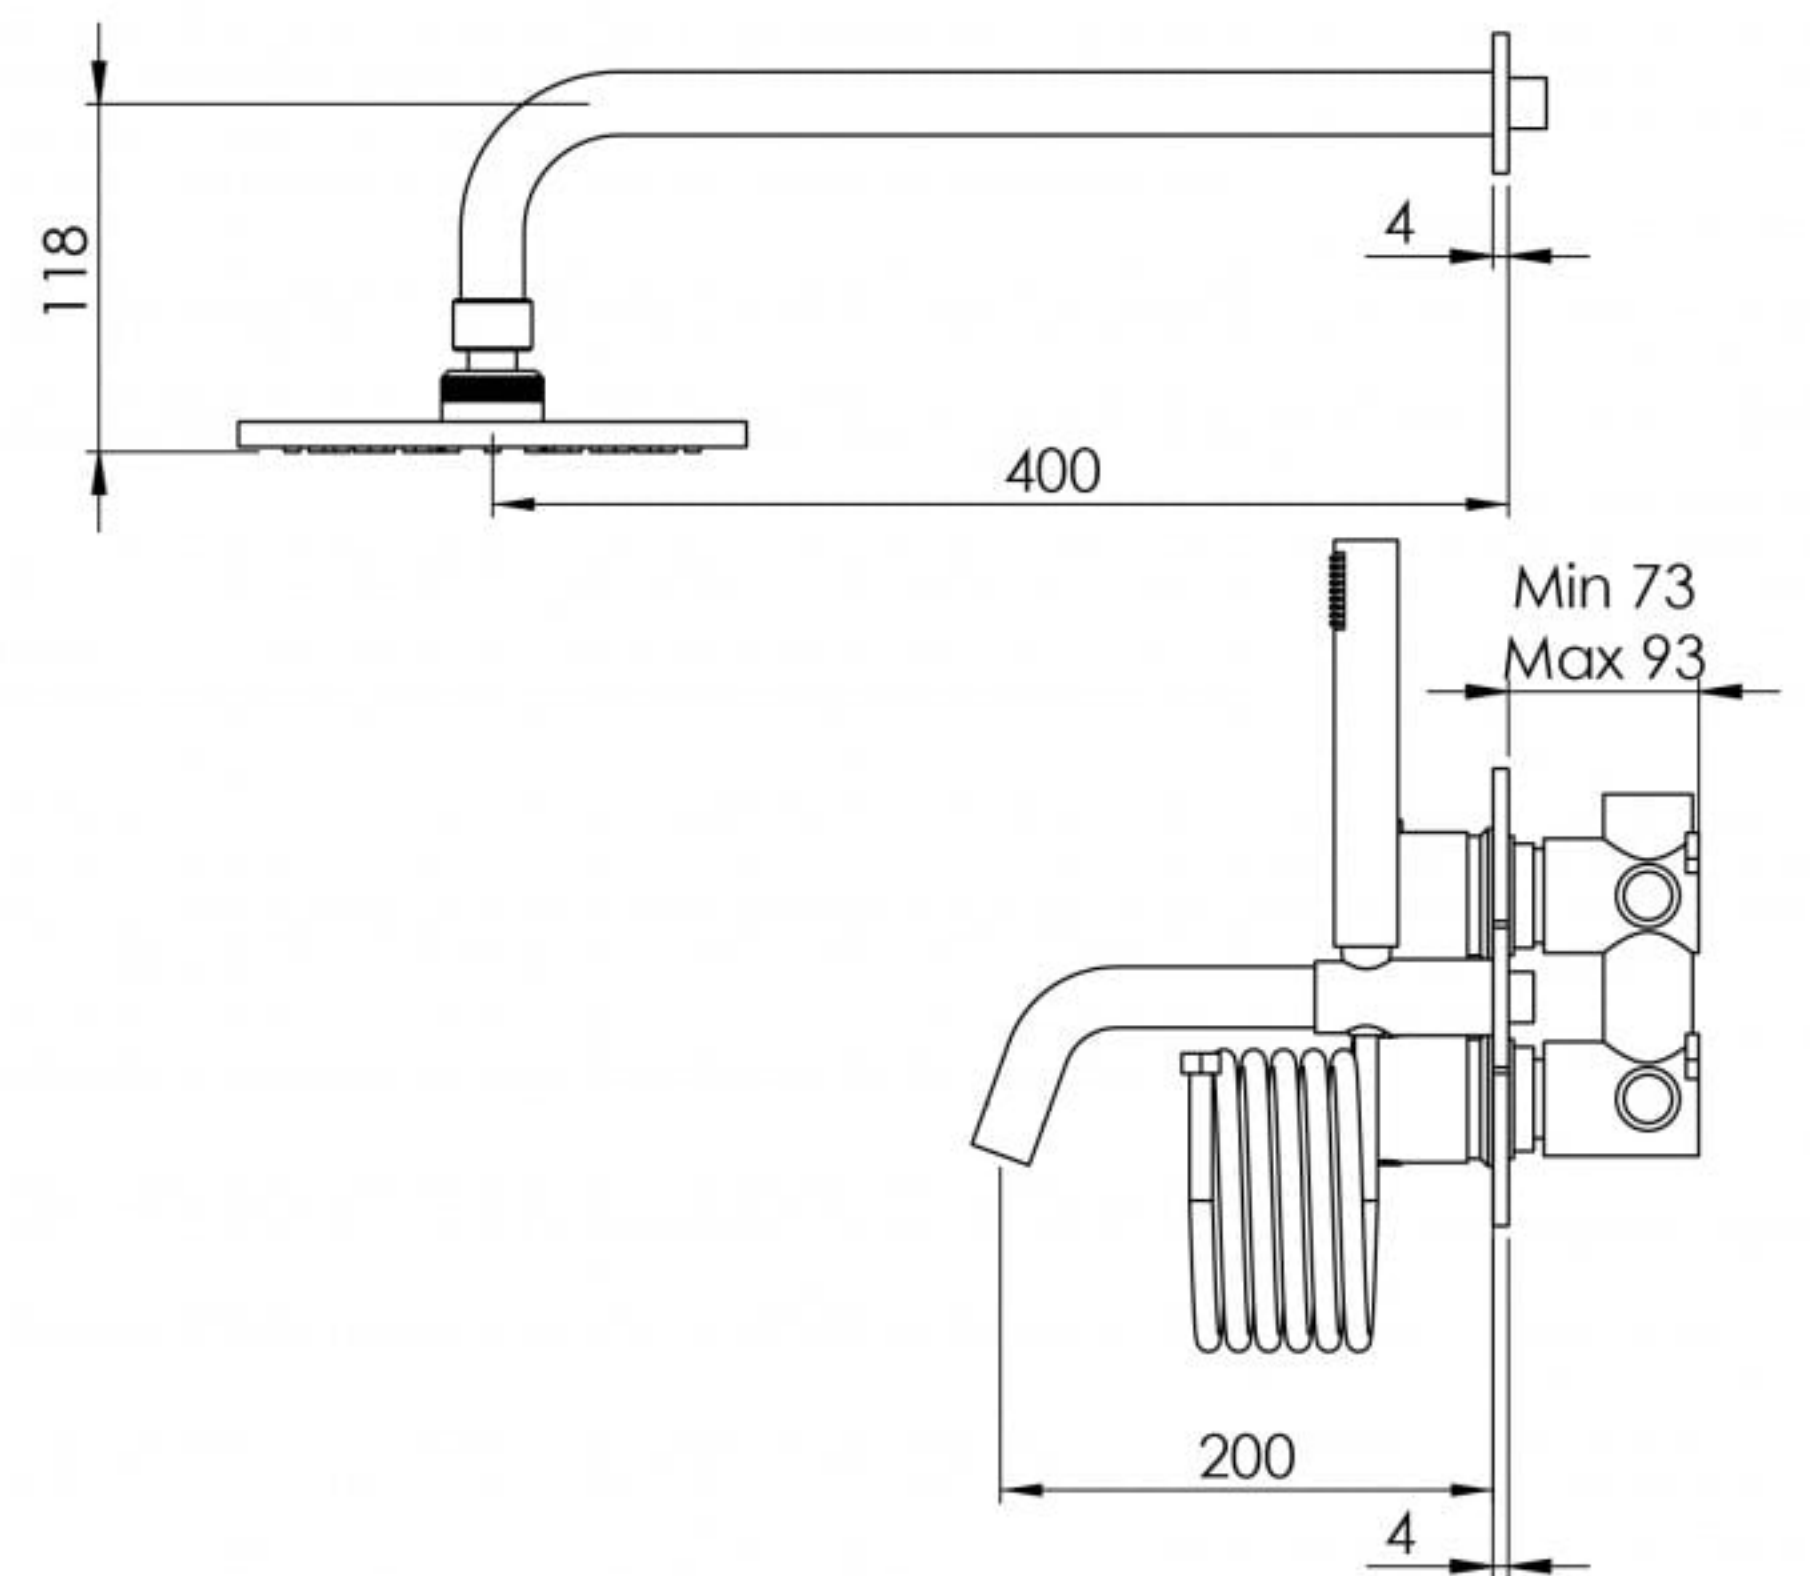

### Back View

### Front View

### Side View

<b>LUSSO</b> S T O N E	Product Name	Luxe Series
	Product Type	Shower Set

All dimensions provided in millimeters.