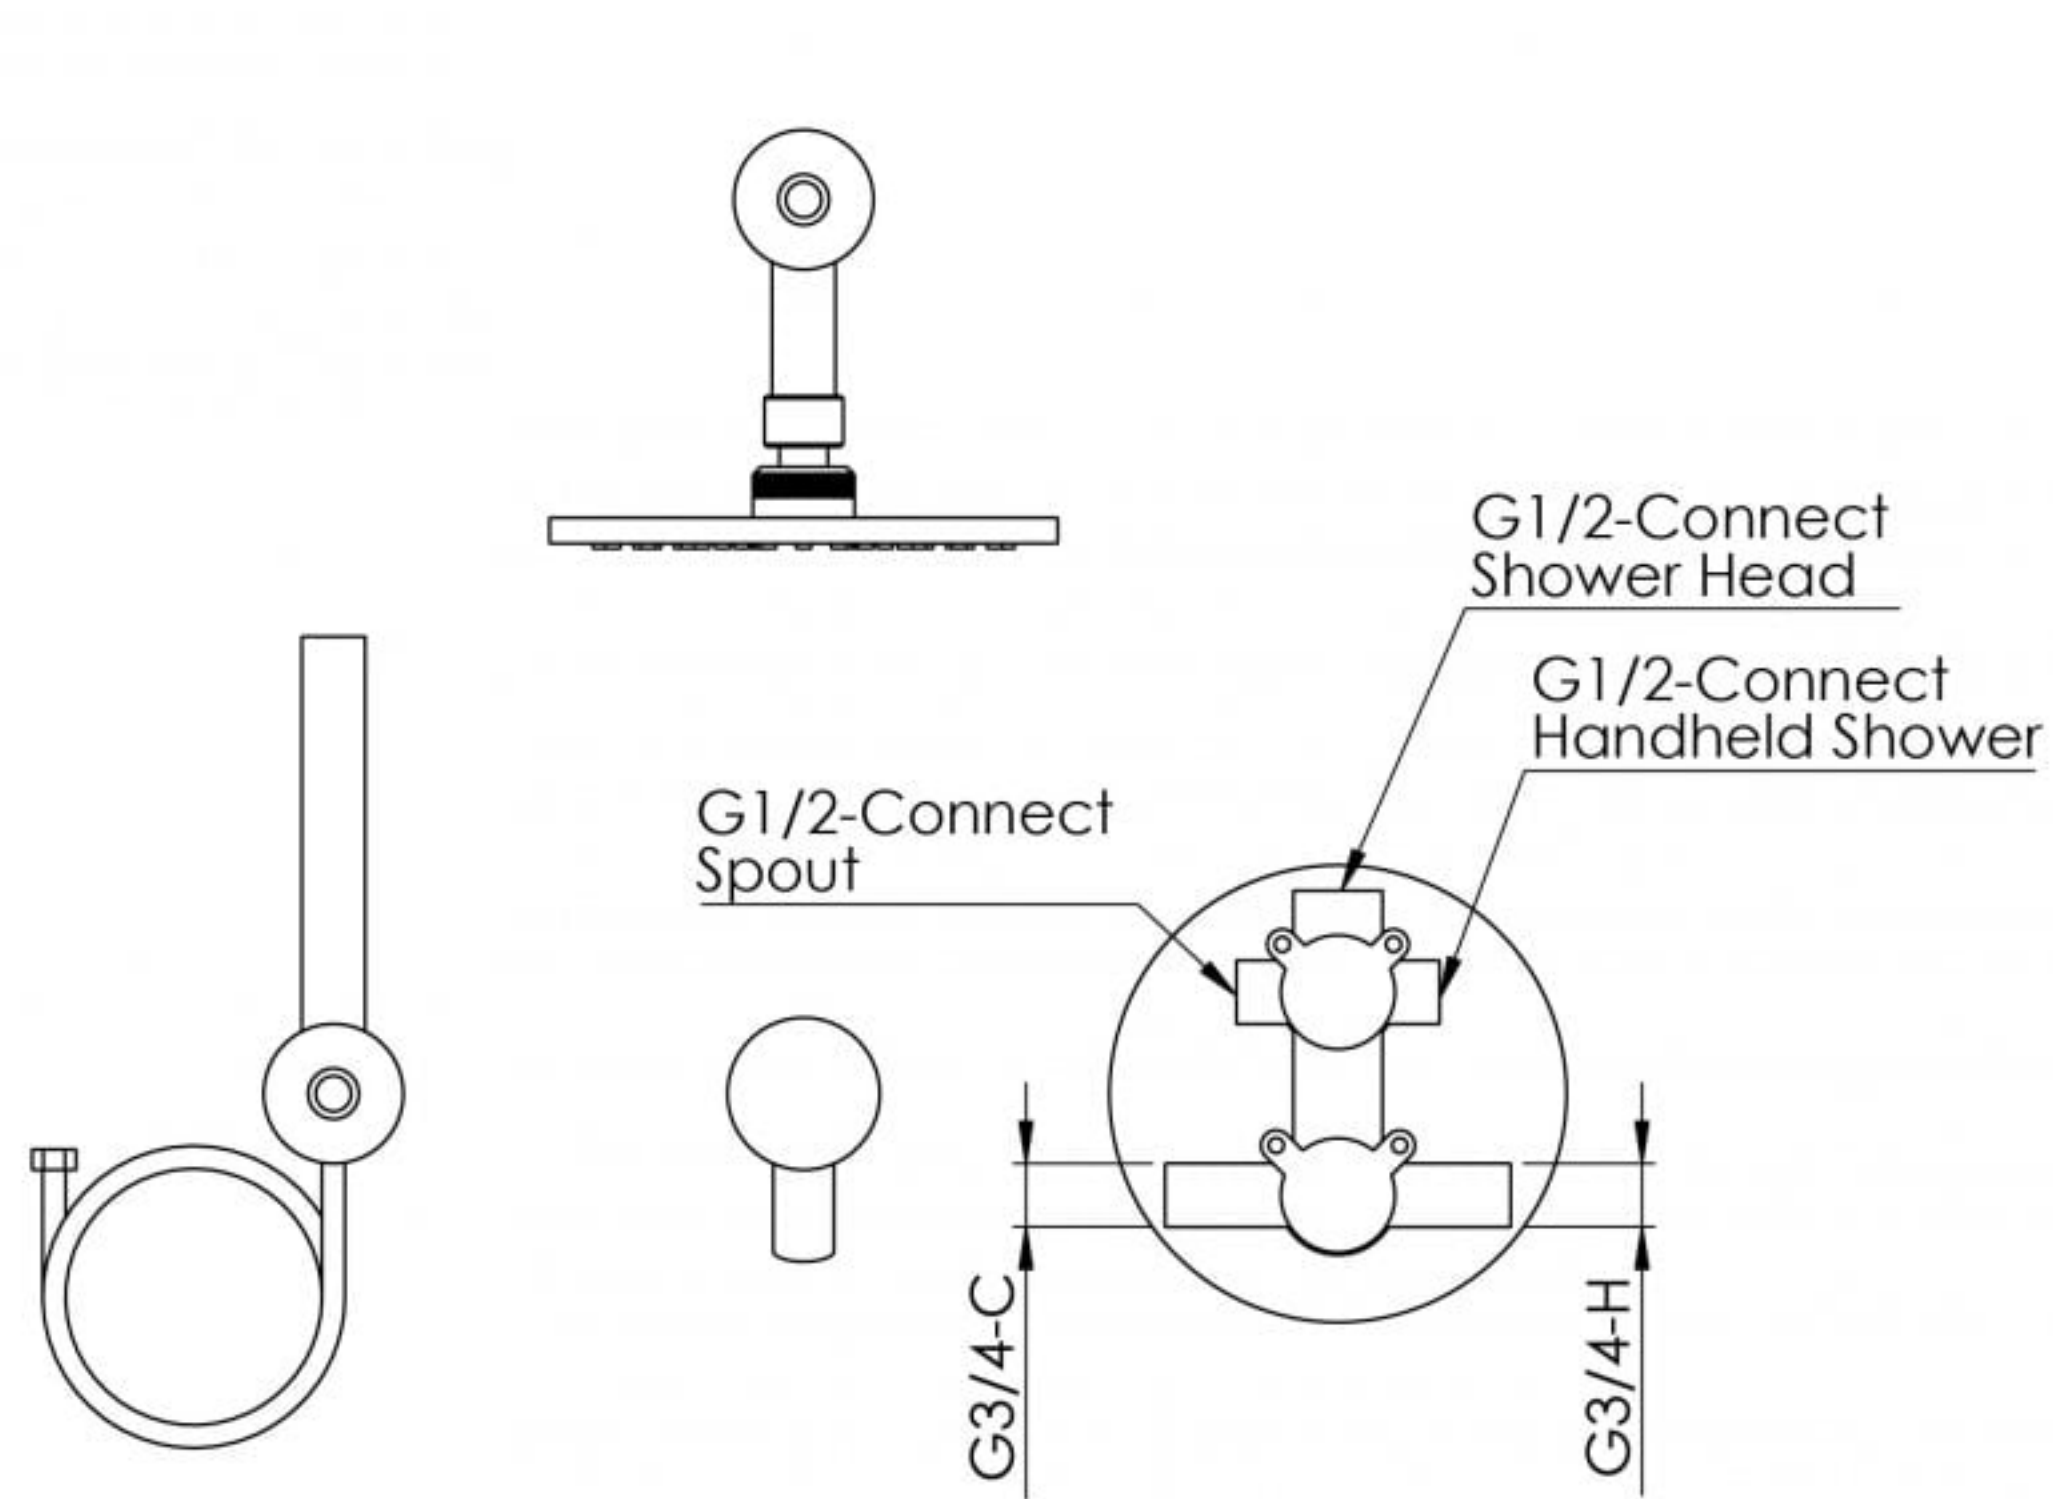

### Back View

### Front View

### Side View

<b>LUSSO</b> S T O N E	Product Name	Luxe Series
	Product Type	Shower Set

All dimensions provided in millimeters.