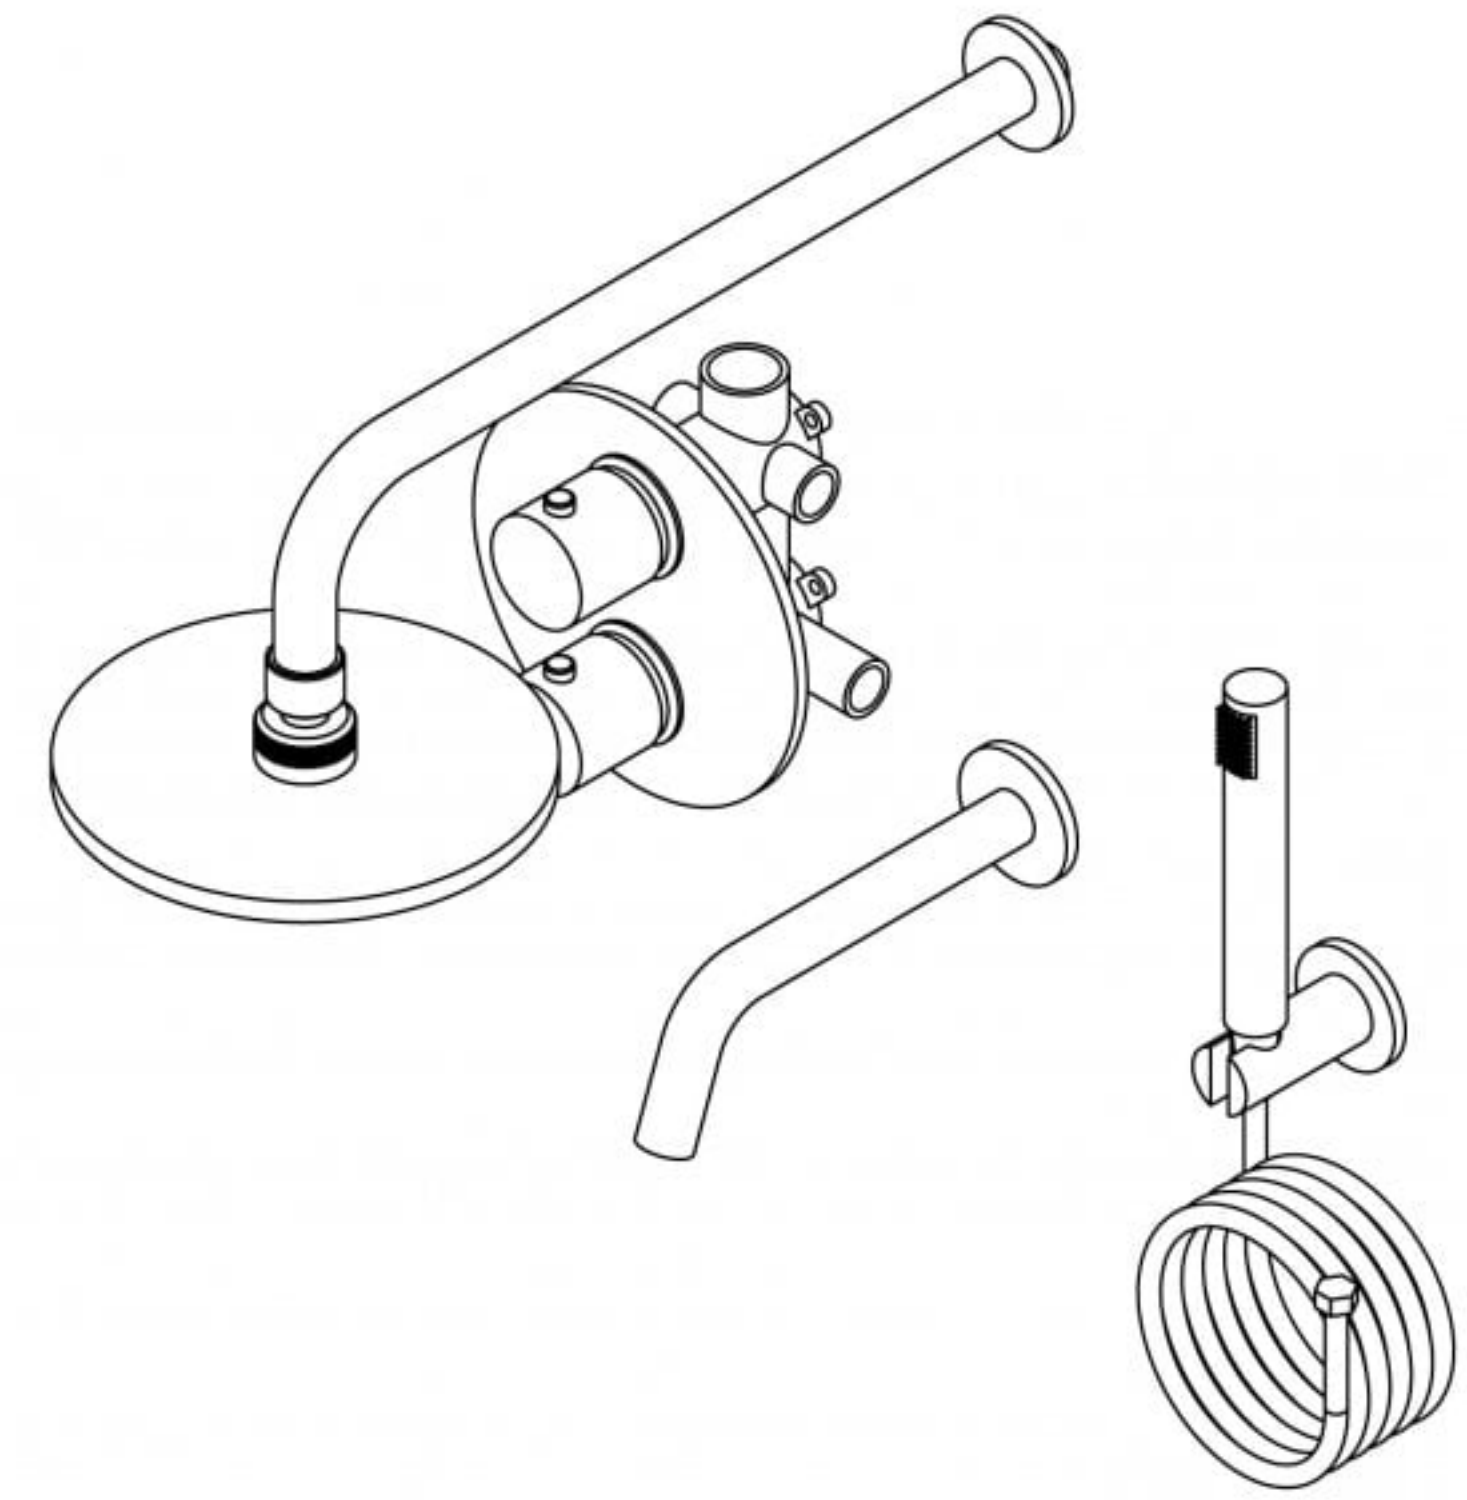

### Back View

### Front View

### Side View

<b>LUSSO</b> S T O N E	Product Name	Luxe Series
	Product Type	Shower Set

All dimensions provided in millimeters.