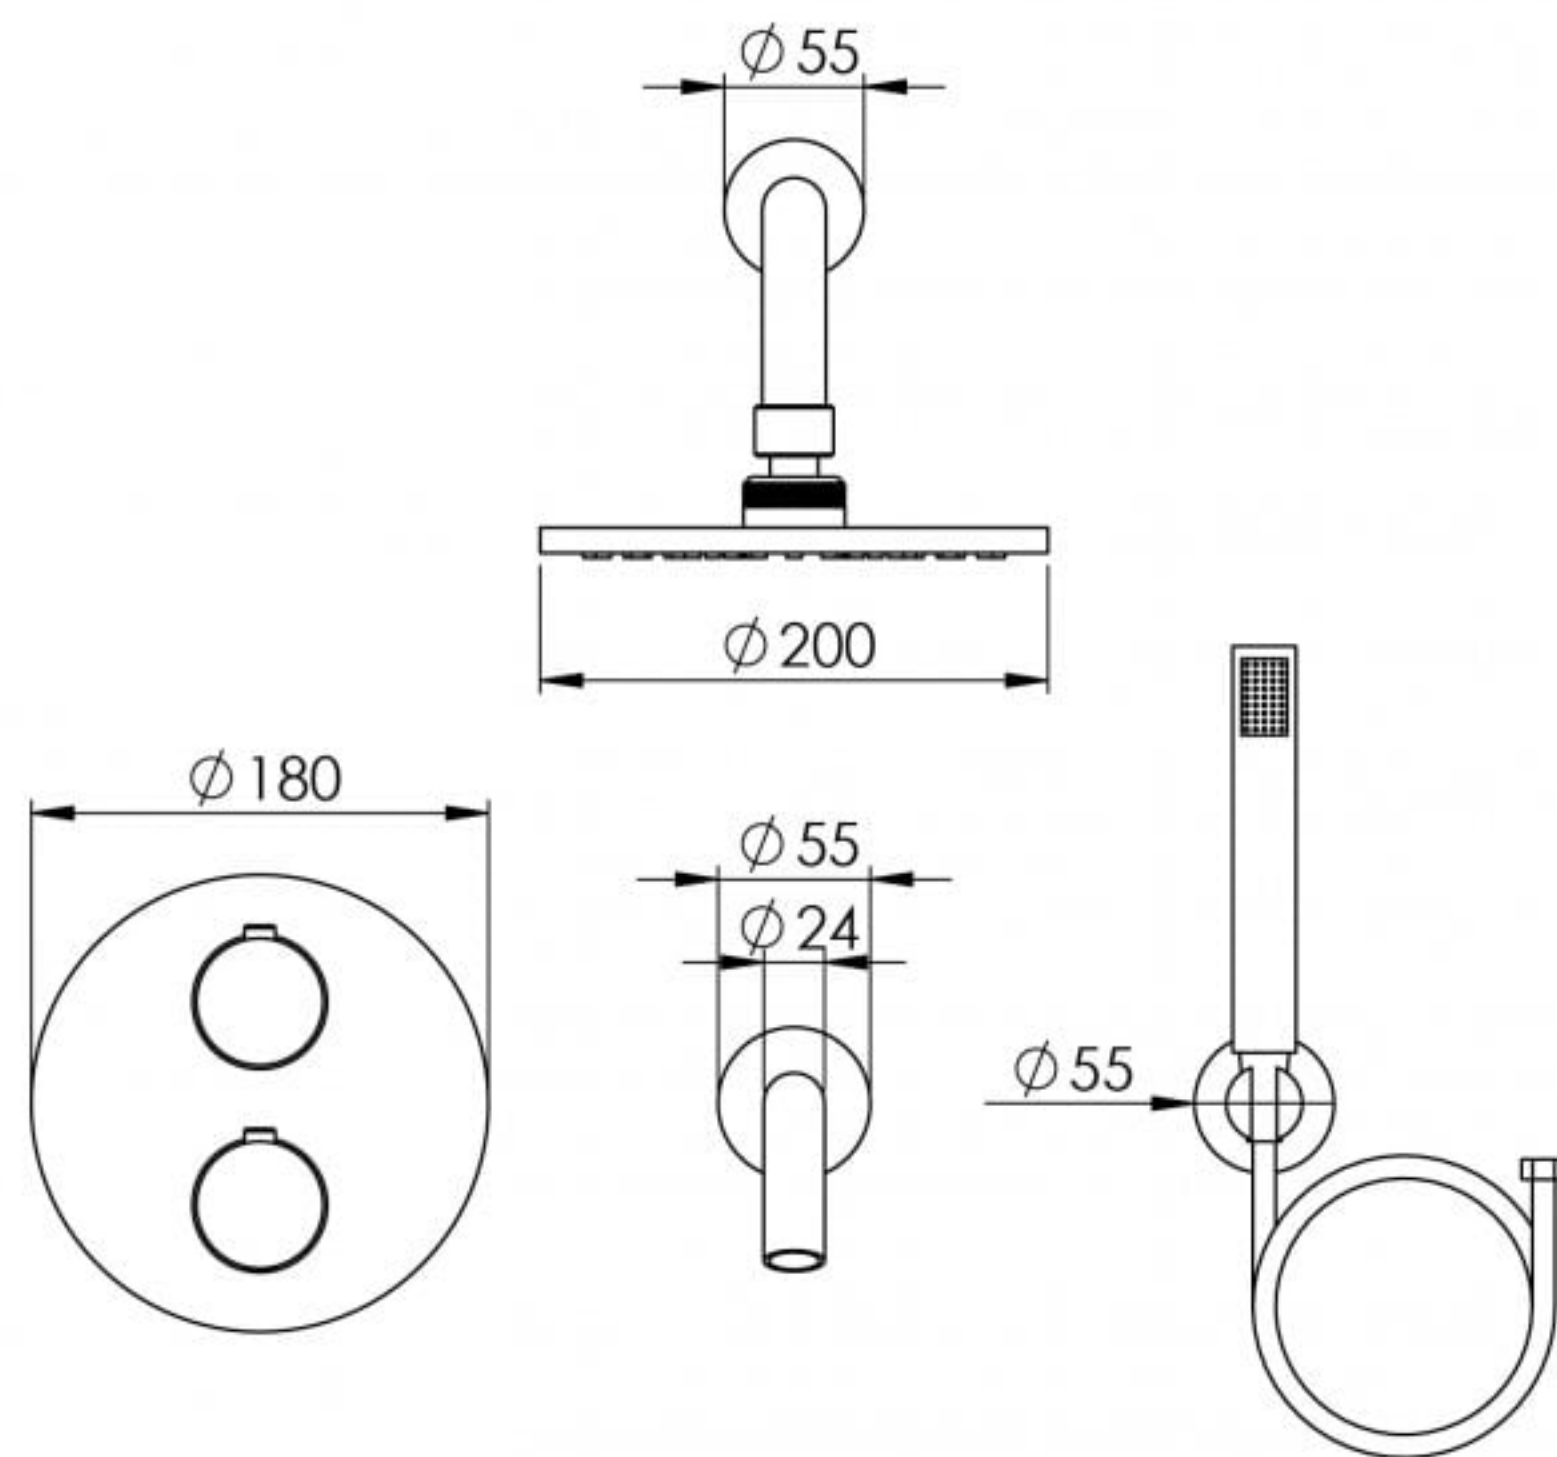

### Back View

### Front View

### Side View

<b>LUSSO</b> S T O N E	Product Name	Luxe Series
	Product Type	Shower Set

All dimensions provided in millimeters.