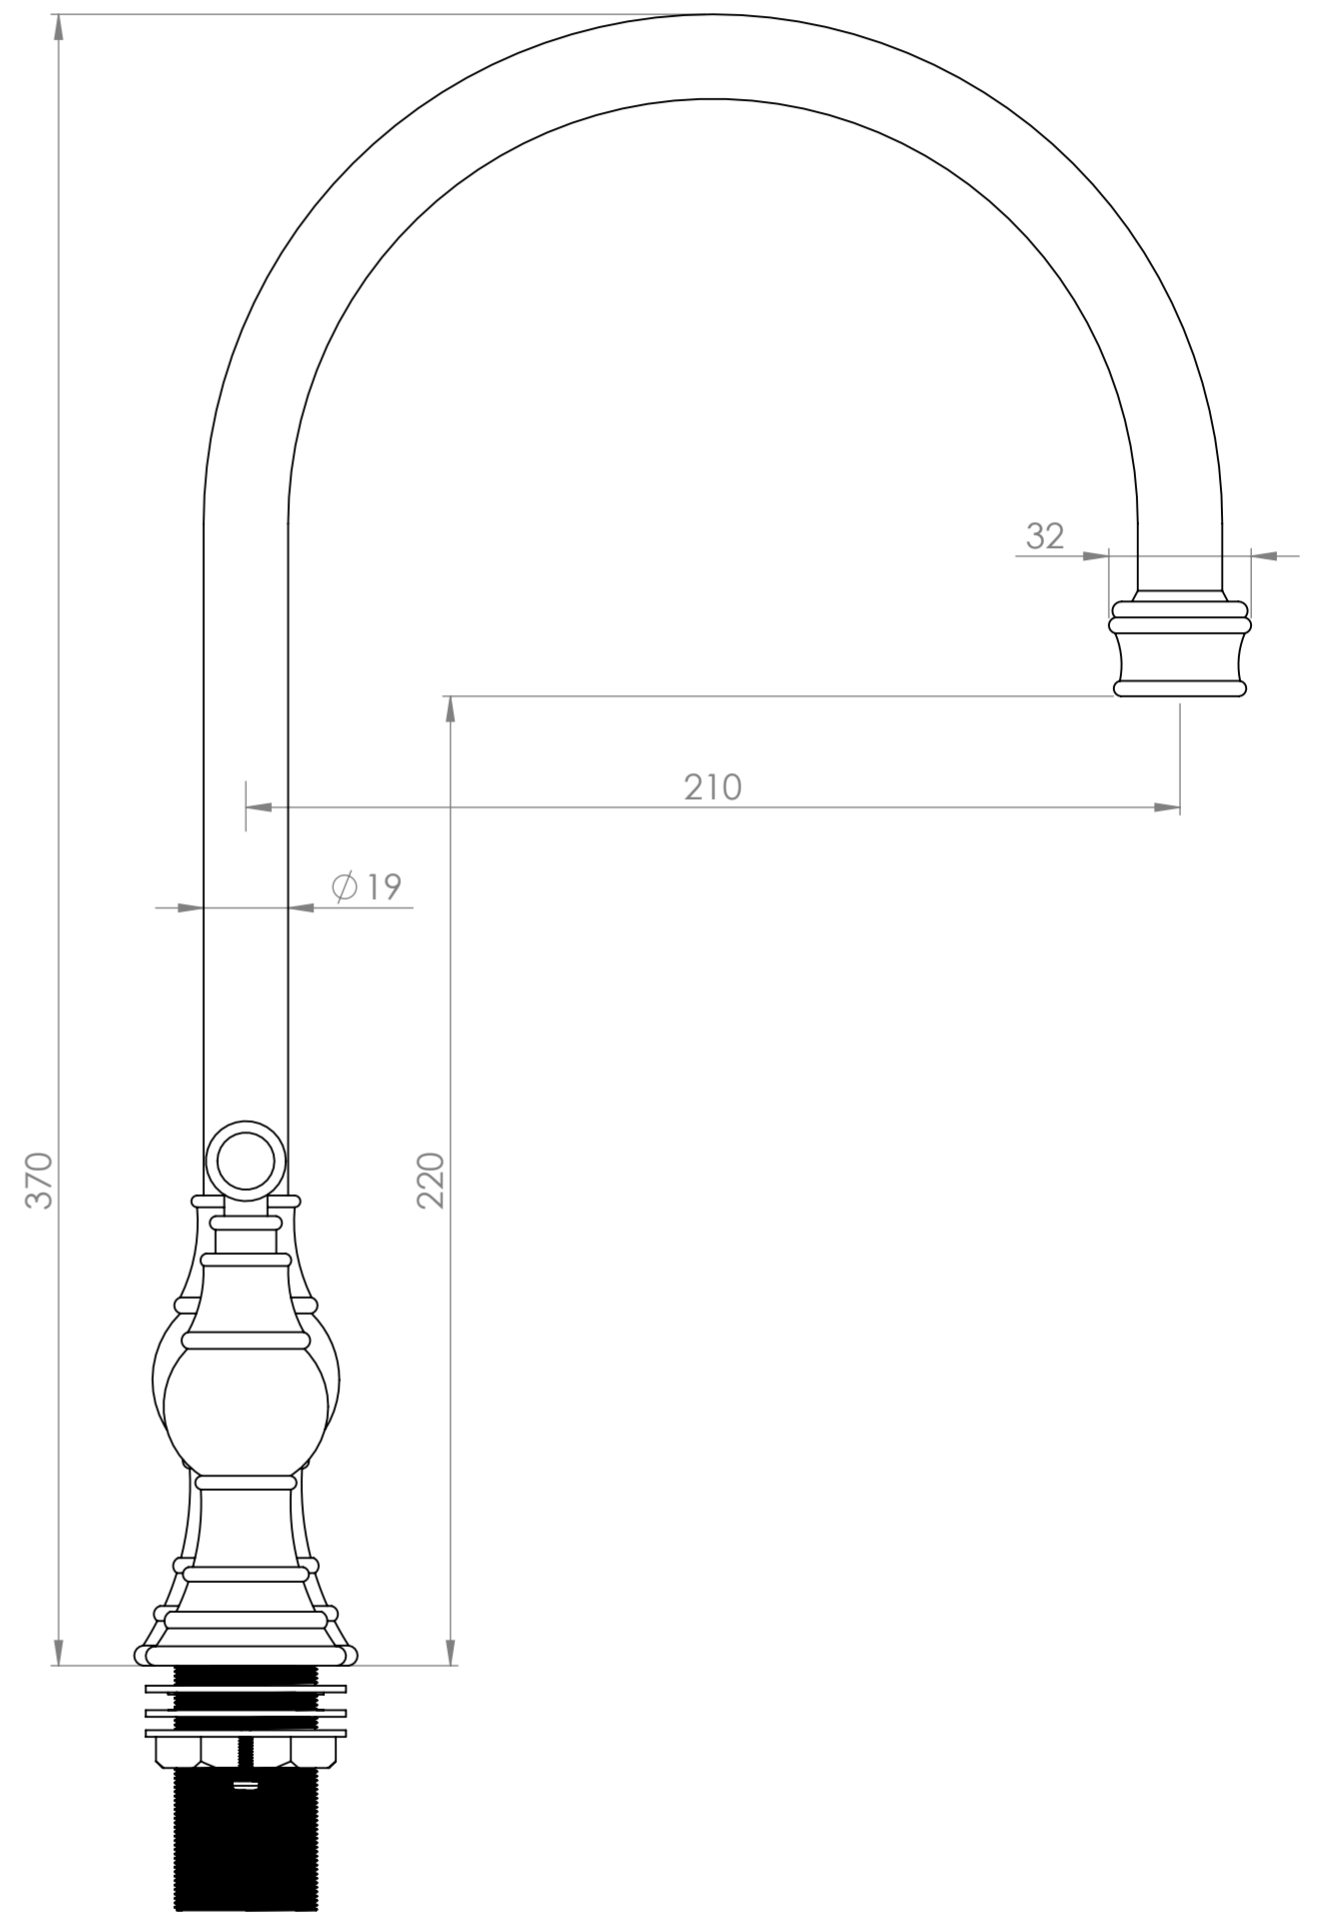

Front View

Side View

LUSO

Product Name	Grantley Series
Product Type	3-Hole Kitchen Tap

All dimensions provided in millimeters.