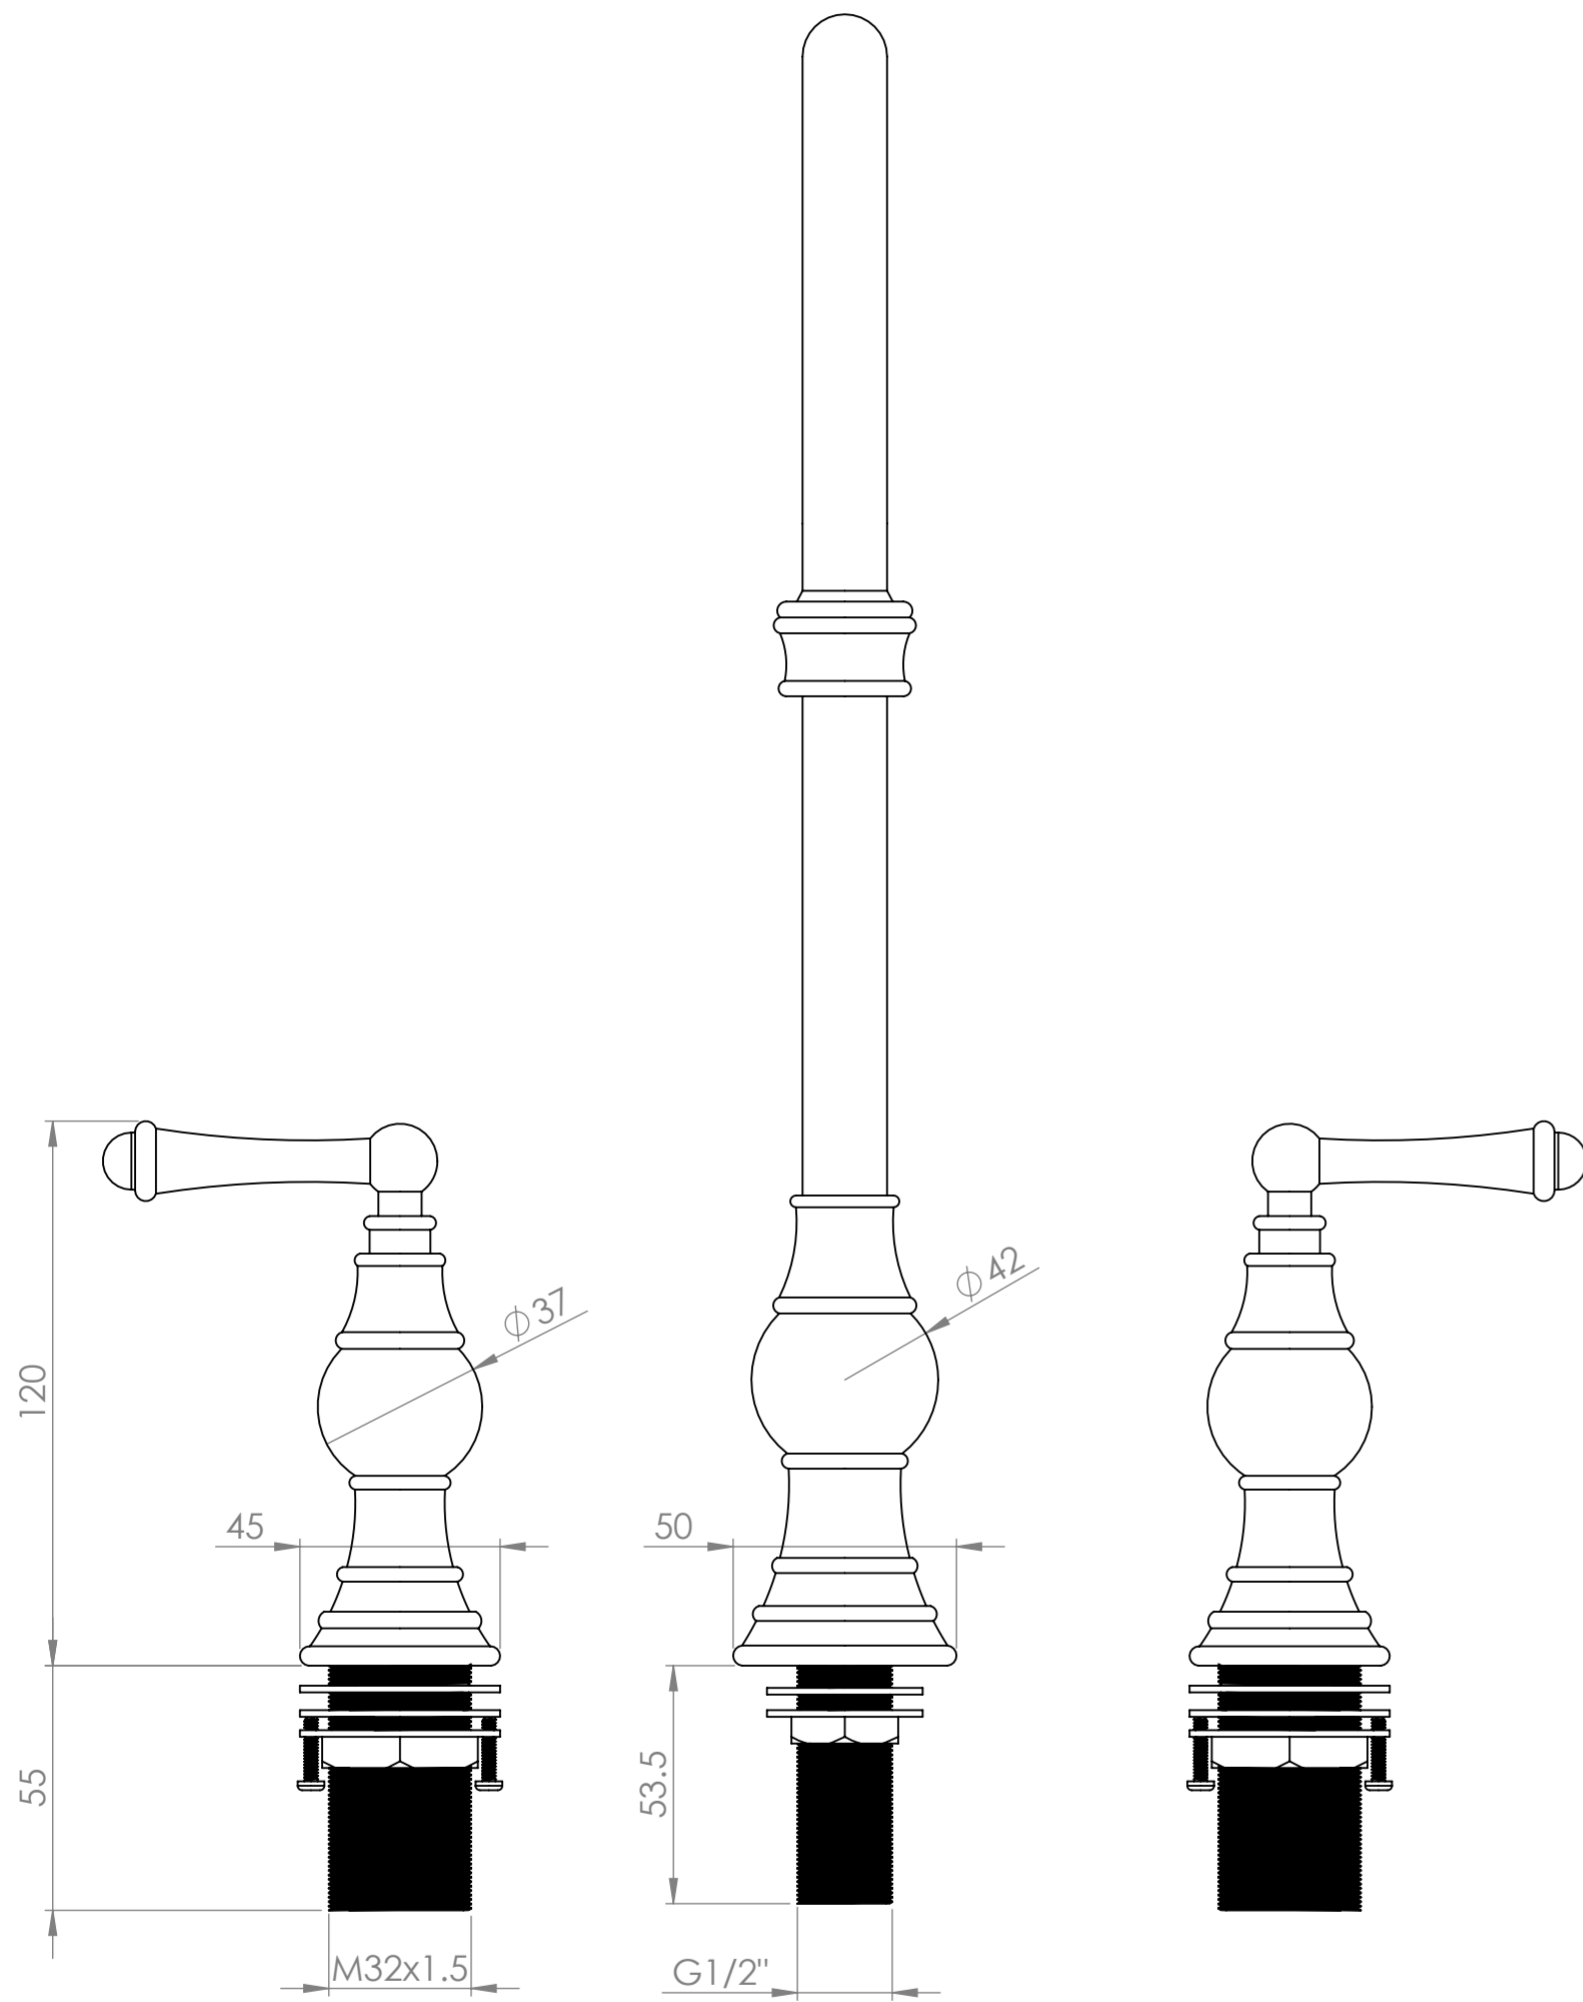

Front View

Side View

LUSO

Product Name	Grantley Series
Product Type	3-Hole Kitchen Tap

All dimensions provided in millimeters.