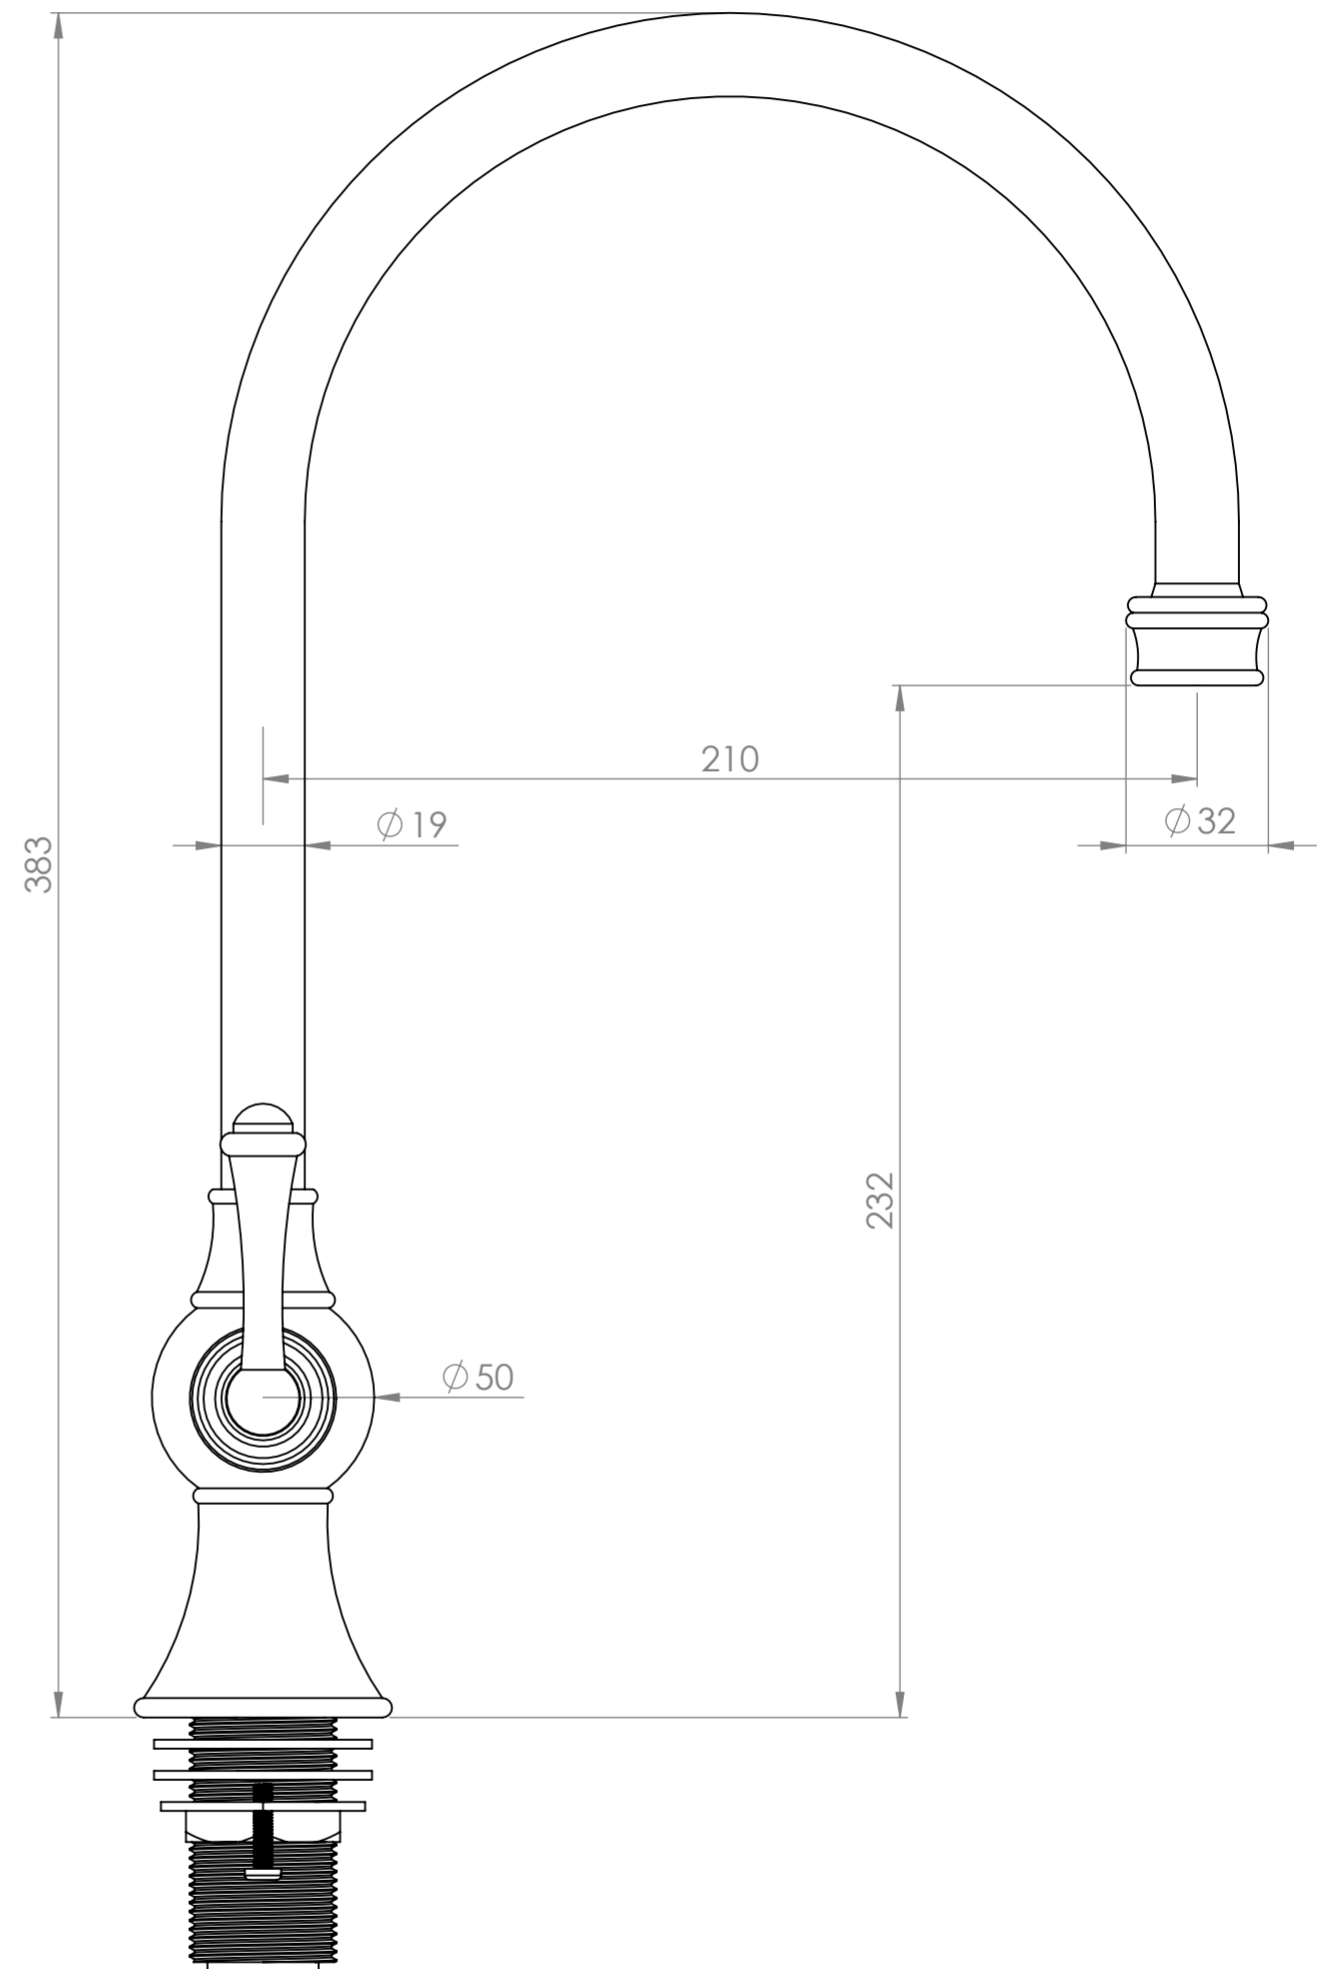

Front View

Side View

**LUSO**

Product Name

Lambert Series

Product Type

Kitchen Tap

All dimensions provided in millimeters.