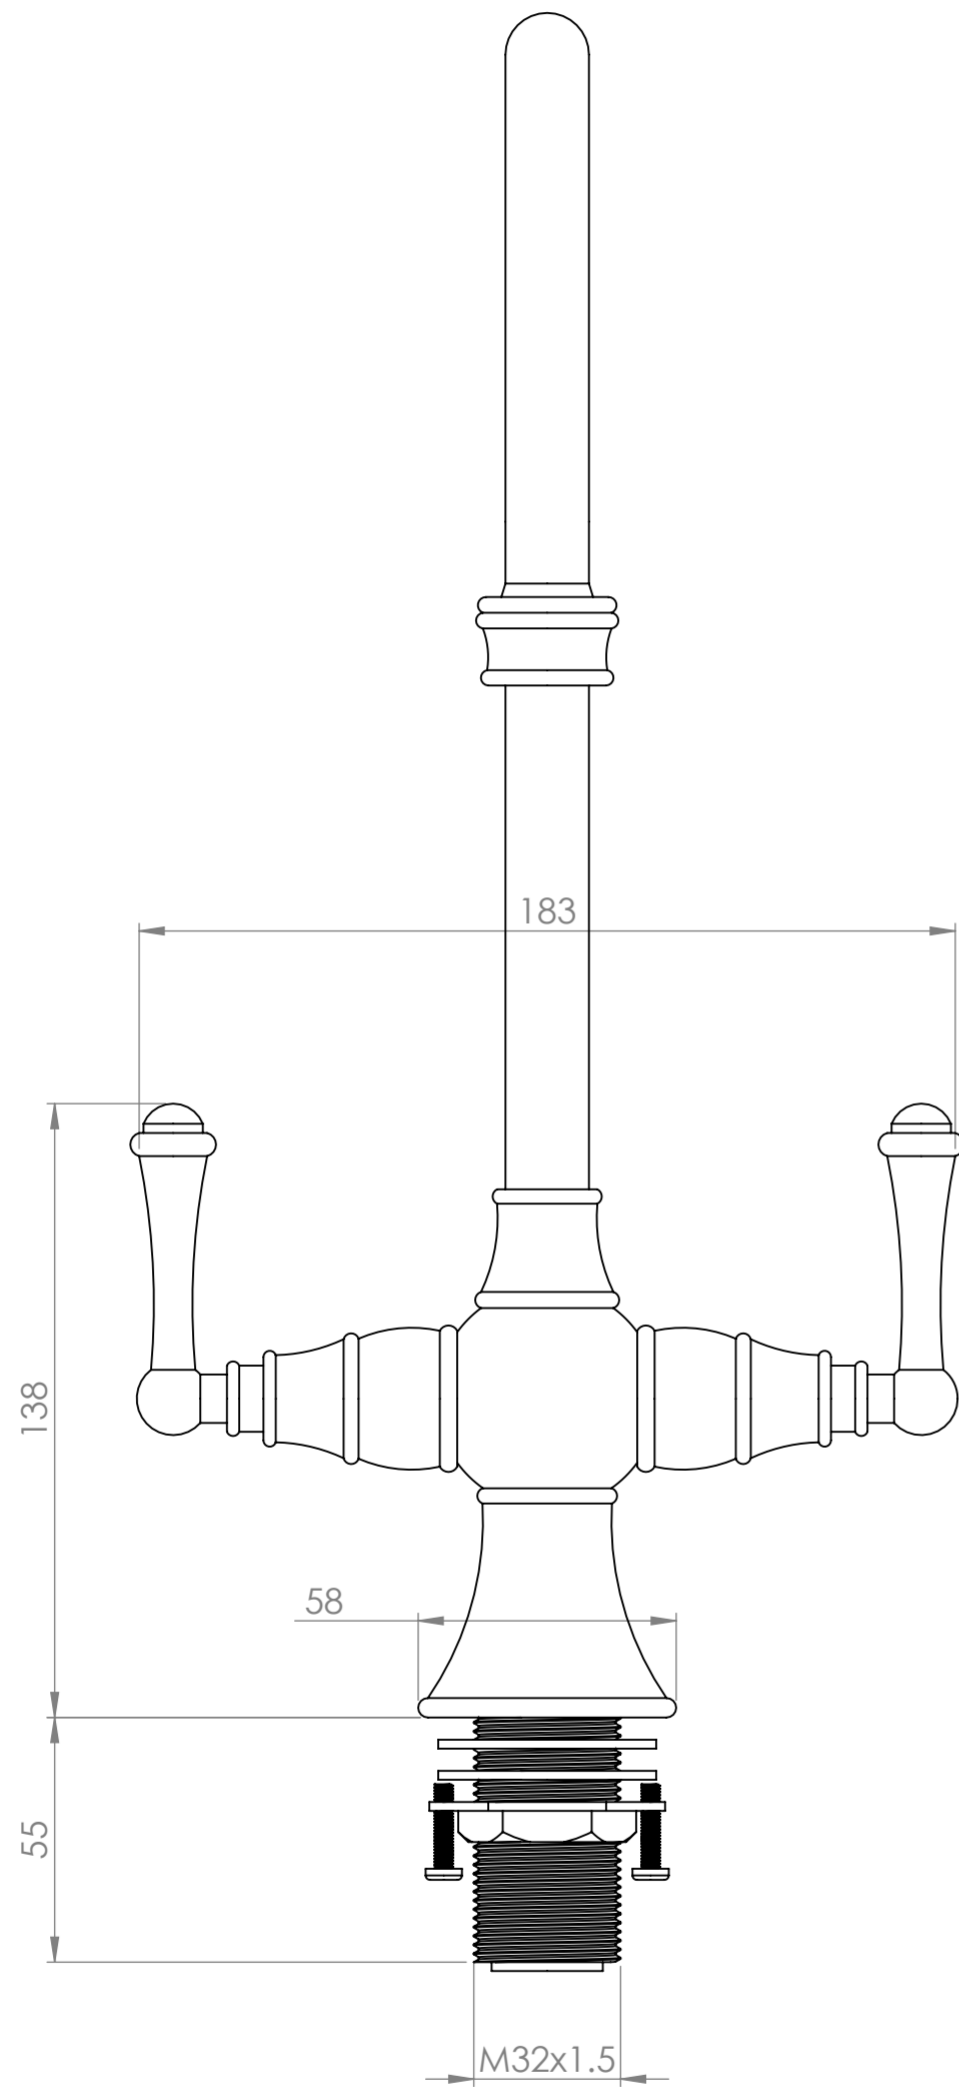

Front View

Side View

**LUSO**

Product Name

Lambert Series

Product Type

Kitchen Tap

All dimensions provided in millimeters.