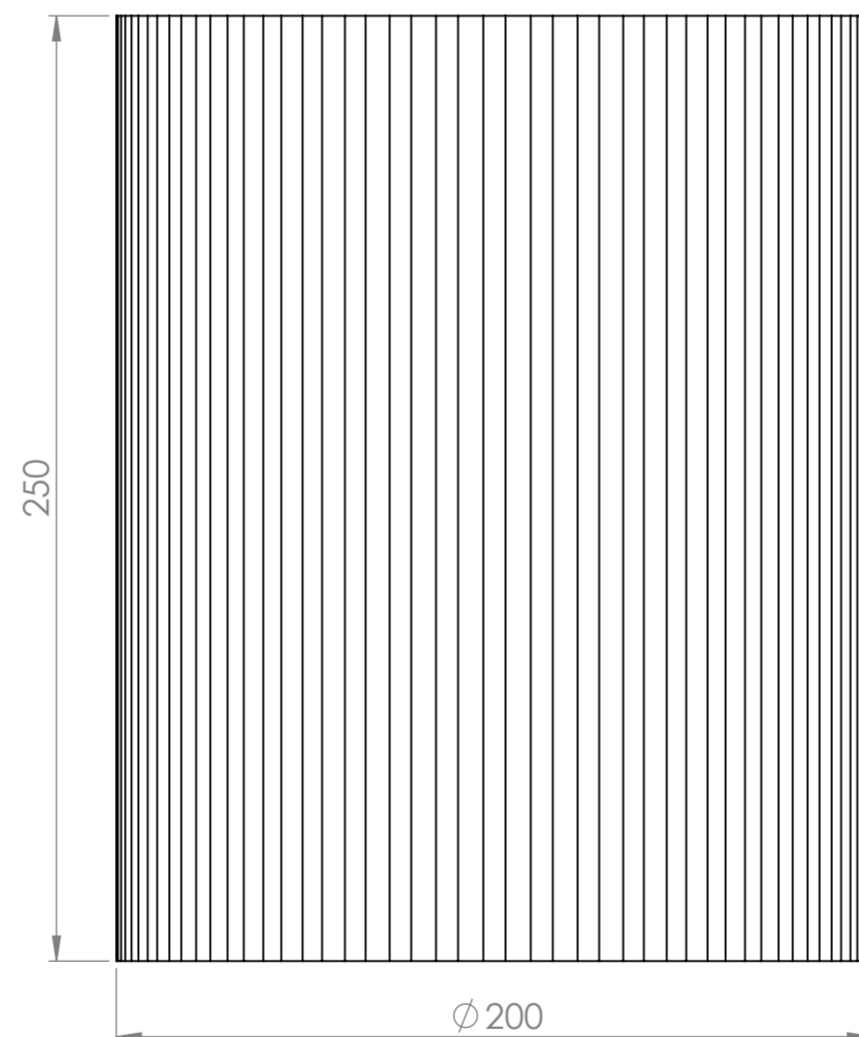

Top View

Front View

**LUSO**

Product Name	Bijoux Fluted Bin
Material	Marble
Product Size (mm)	200 x 250

*All dimensions provided in millimeters.*