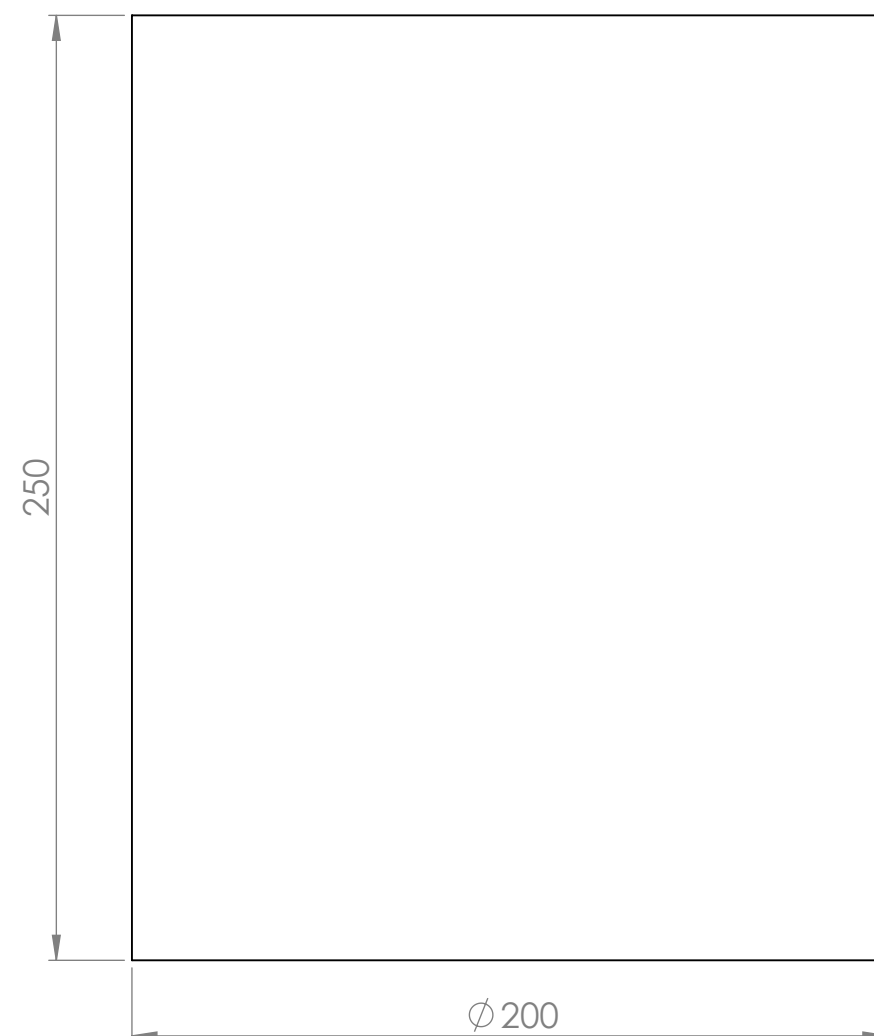

Top View

Front View

LUSO

Product Name	Cliche Bin
Material	Marble
Product Size (mm)	200 x 250

All dimensions provided in millimeters.