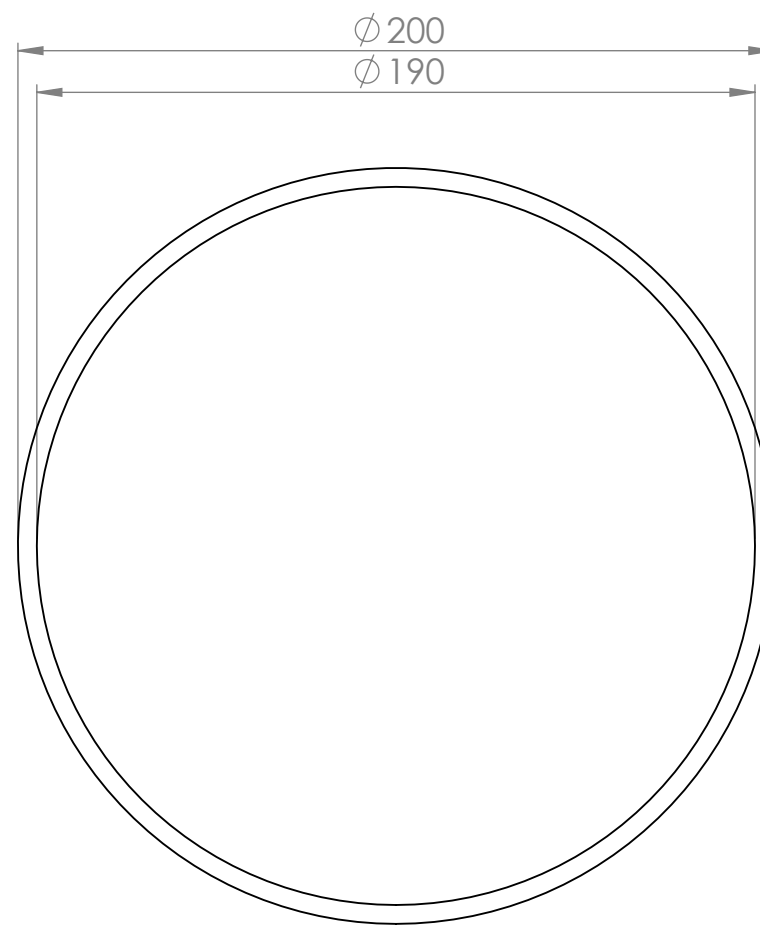

Top View

Front View

LUSO

Product Name	Cliche Bin
Material	Marble
Product Size (mm)	200 x 250

All dimensions provided in millimeters.