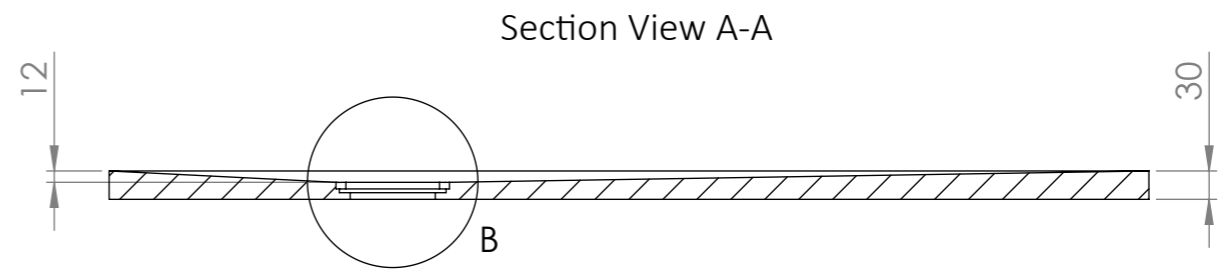

DETAIL B
SCALE 1 : 2

Shower Tray - Top View

LUSO
STONE

Product Name	Vigo Shower Tray
Material	Stone Resin
Size, mm	1100 x 800 x 30

All dimensions provided in mm.