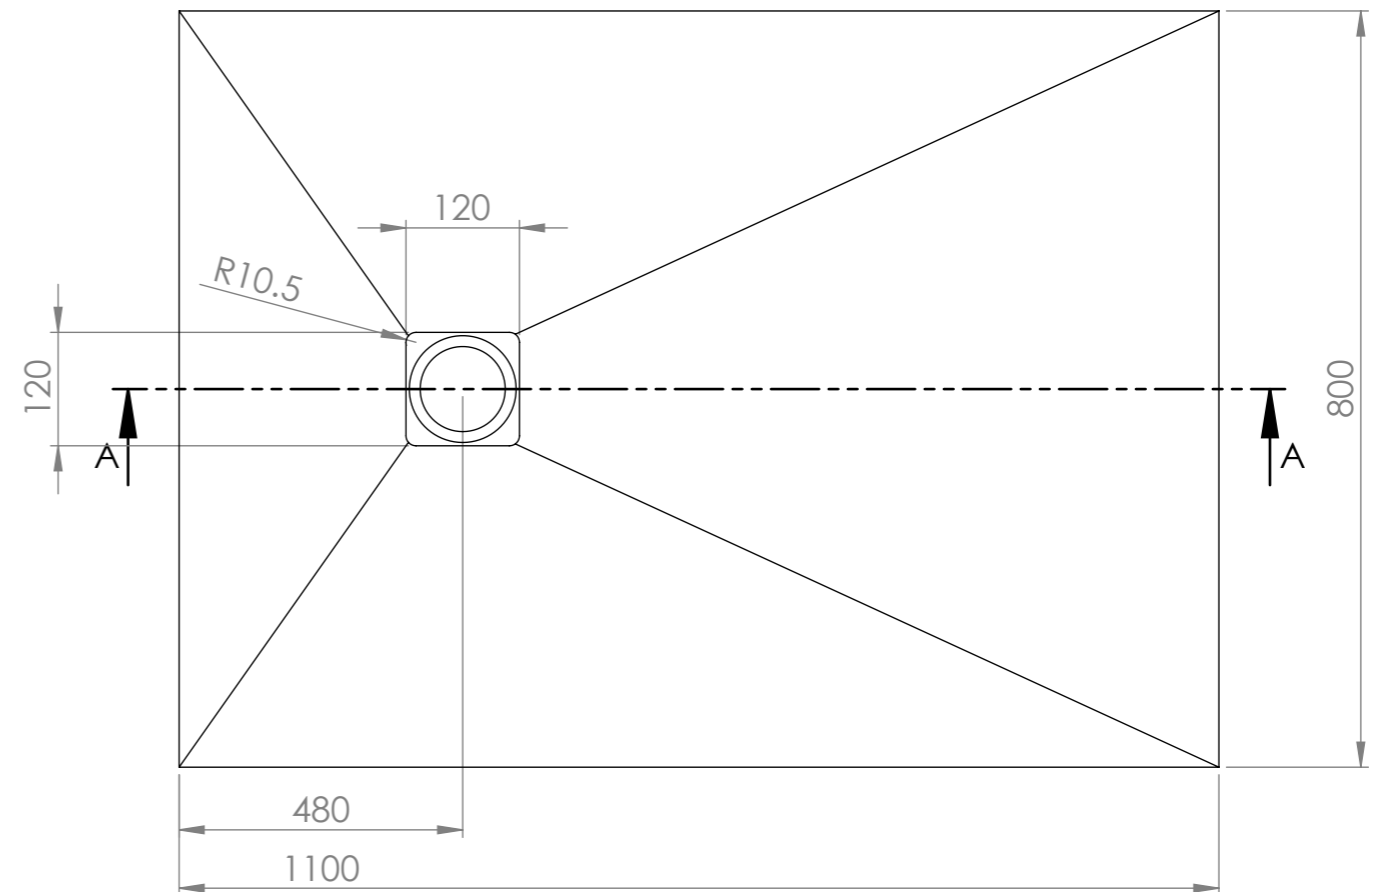

DETAIL B
SCALE 1 : 2

Shower Tray - Top View

LUSO
STONE

Product Name	Vigo Shower Tray
Material	Stone Resin
Size, mm	1100 x 800 x 30

All dimensions provided in mm.