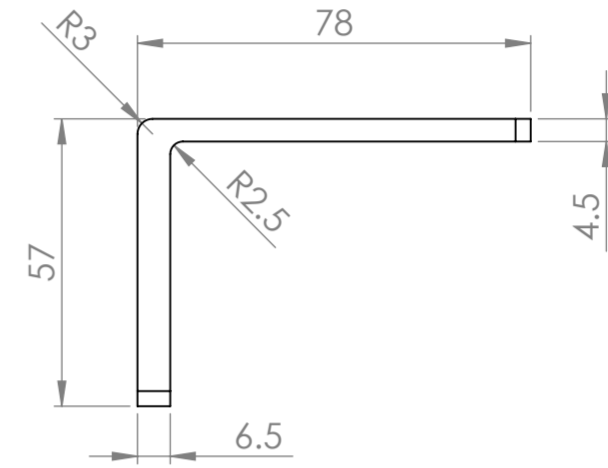

Front View

Side View

Top View

LUSO

Product Name	Triple Soap Dispenser
Product Size (mm)	278 x 78 x 57

All dimensions provided in millimeters.