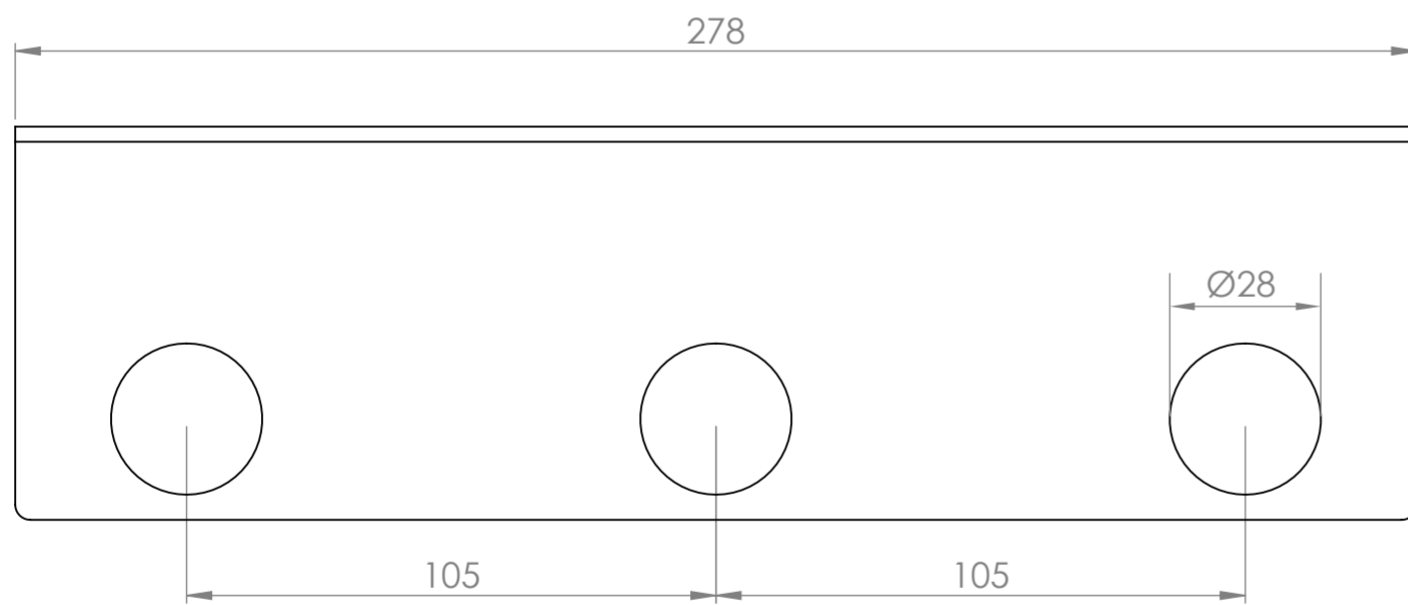

Front View

Side View

Top View

LUSO

Product Name	Triple Soap Dispenser
Product Size (mm)	278 x 78 x 57

All dimensions provided in millimeters.