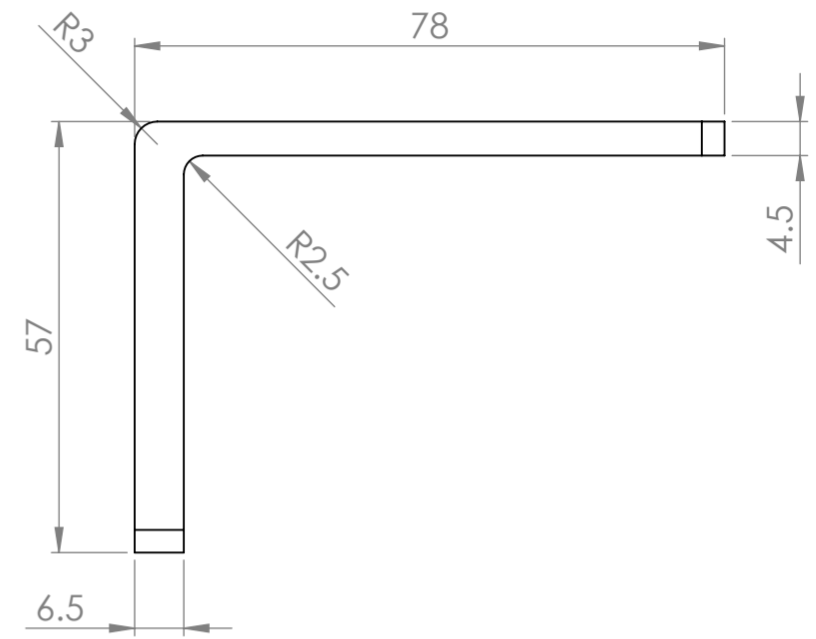

Front View

Side View

Top View

LUSO

Product Name	Double Soap Dispenser
Product Size (mm)	173 x 78 x 57

All dimensions provided in millimeters.