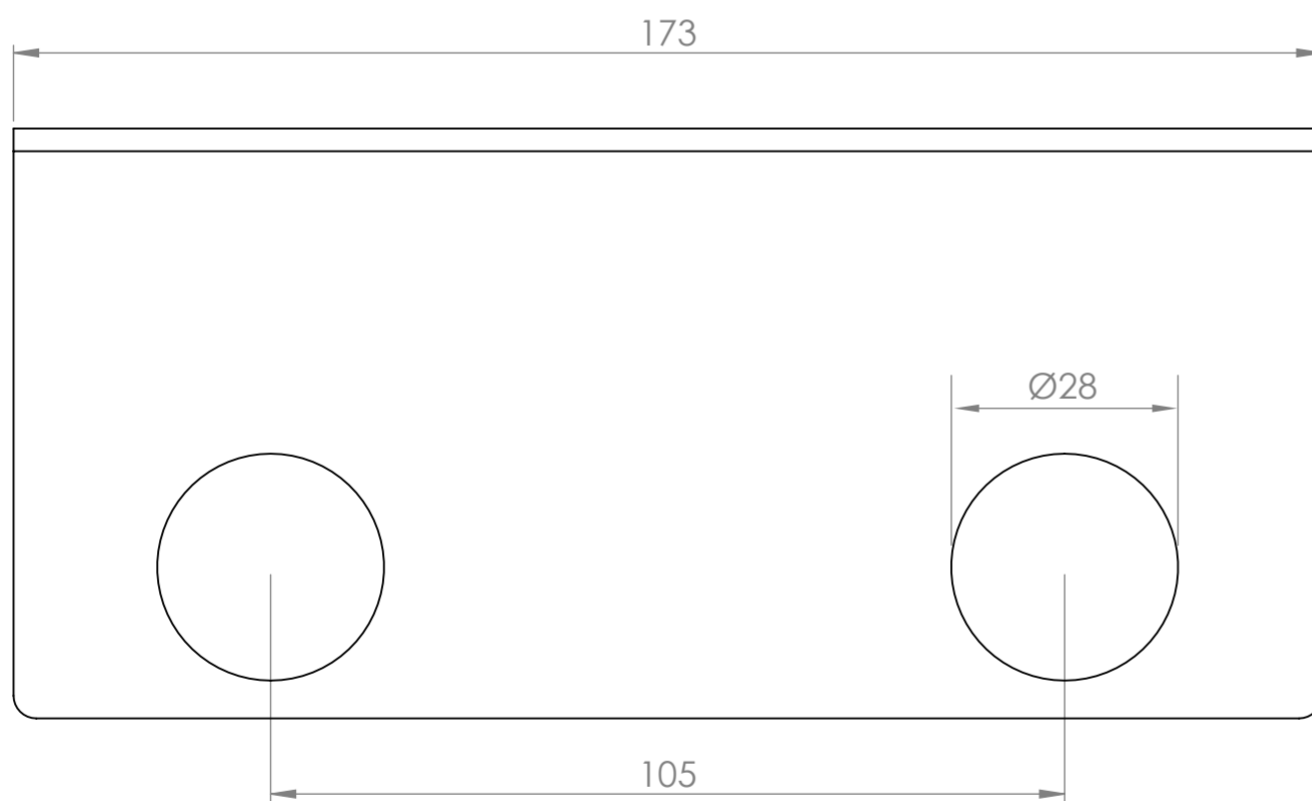

Front View

Side View

Top View

LUSO

Product Name	Double Soap Dispenser
Product Size (mm)	173 x 78 x 57

All dimensions provided in millimeters.