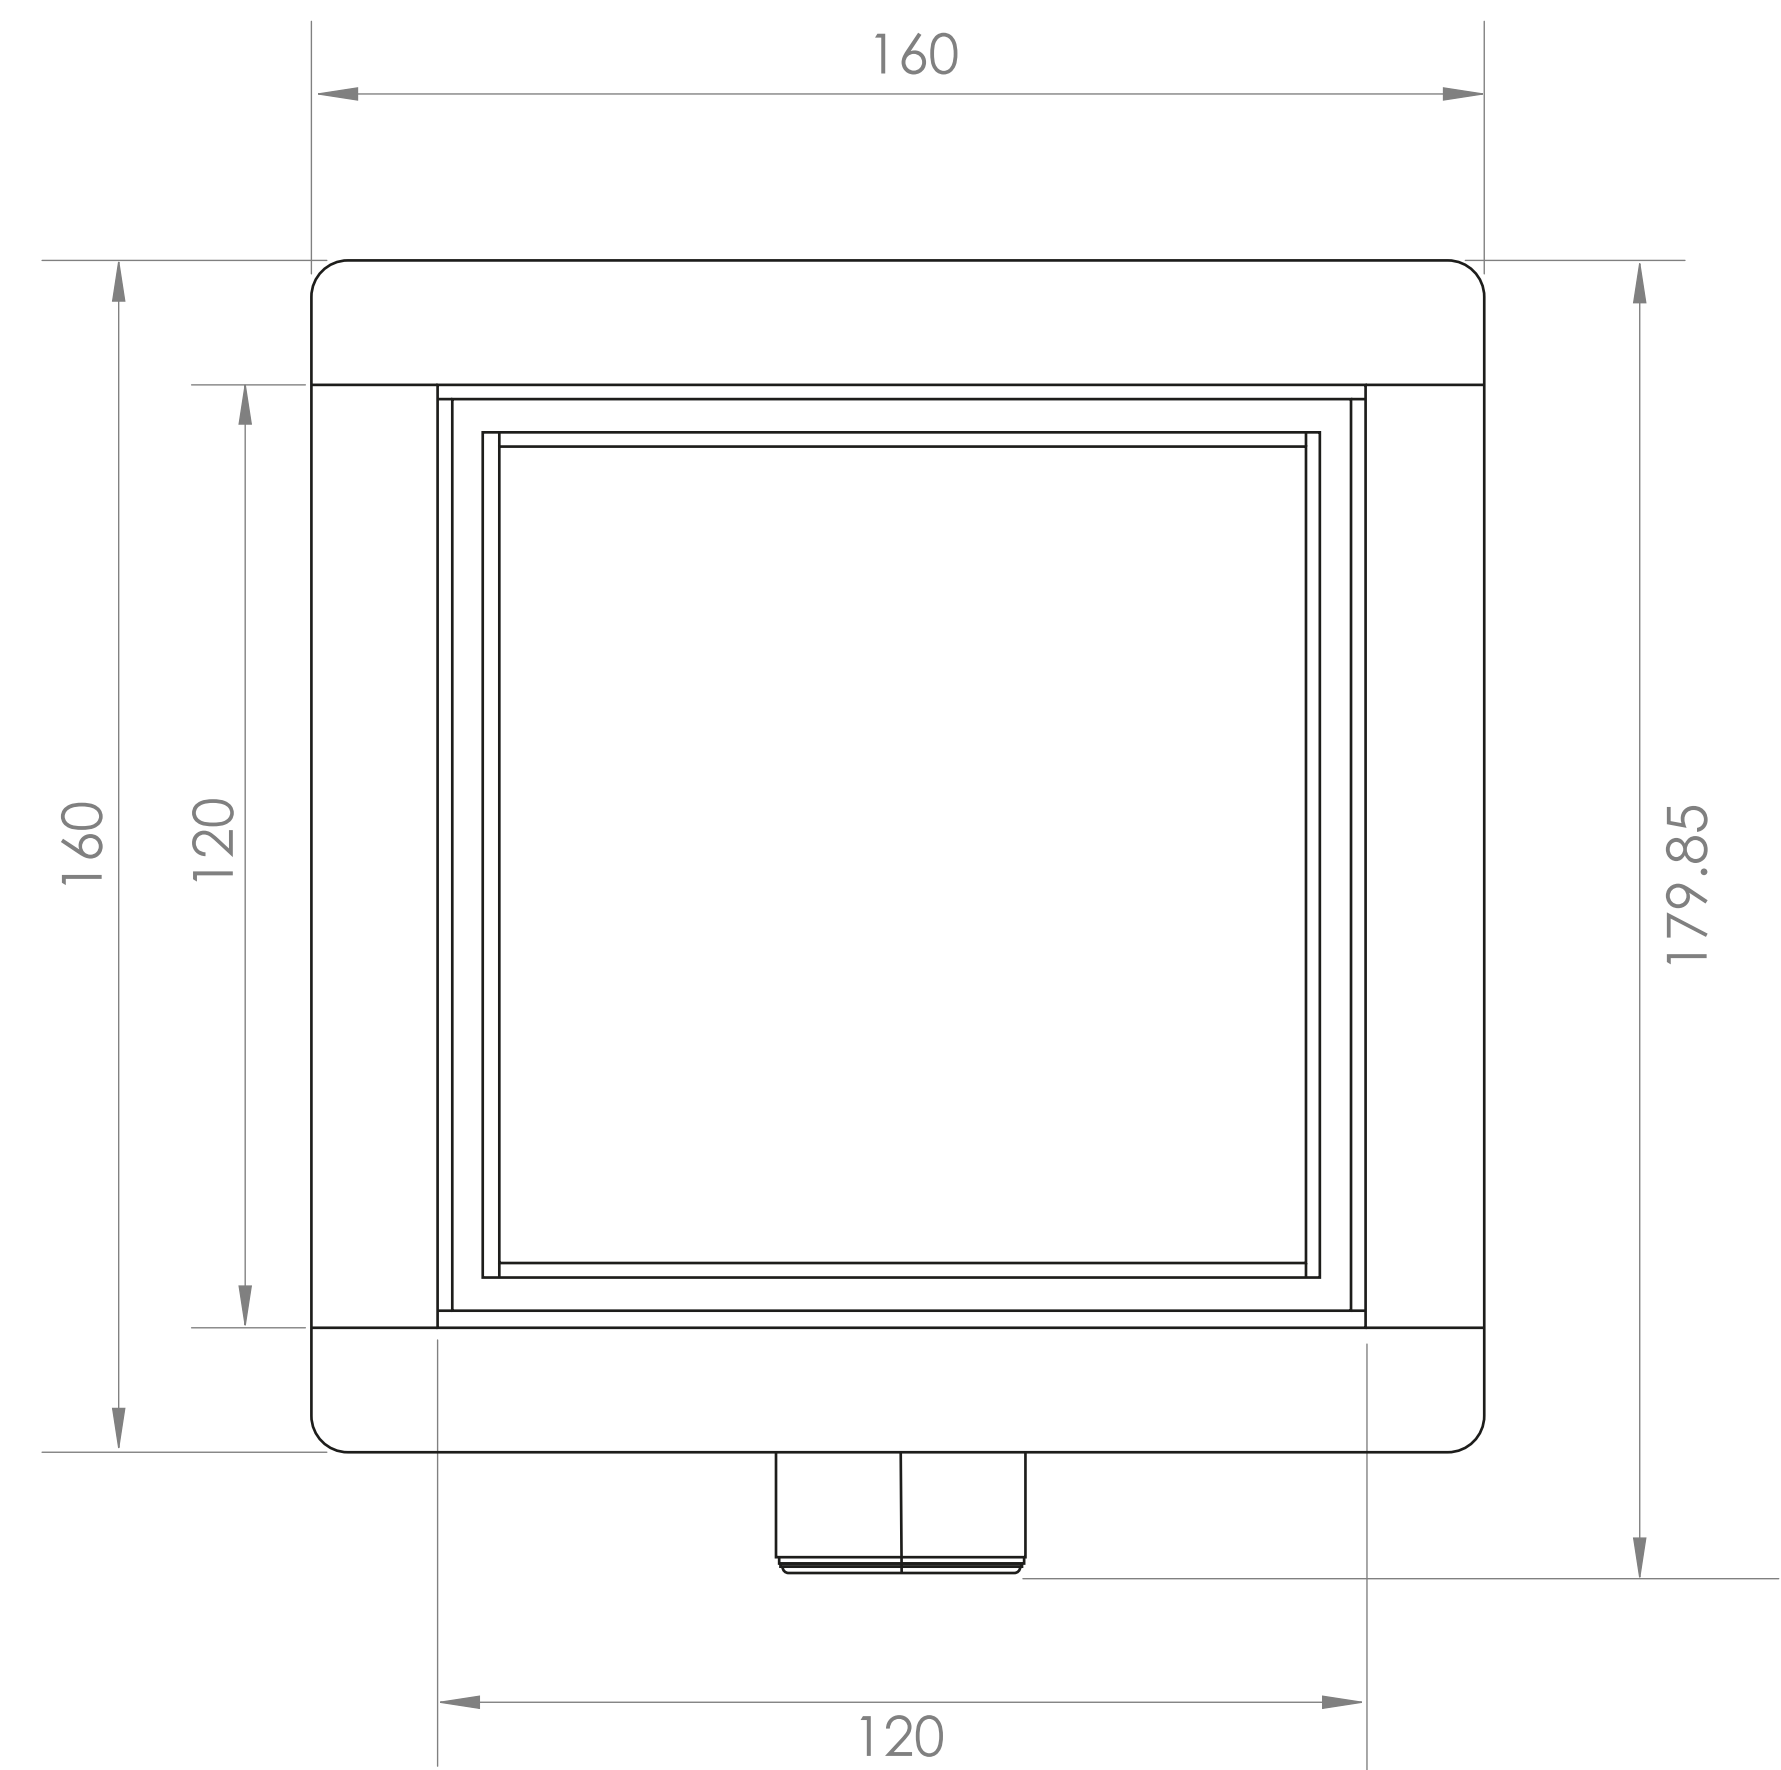

Shower Tray - Top View

Waste Kit - Top View

Section View A-A

Waste Kit - Front View

LUSO

Product Name

Wet Room Walk In Shower
Tray Kit Centre Drain

Size, mm

1800 x 900 x 22

All dimensions provided in mm.