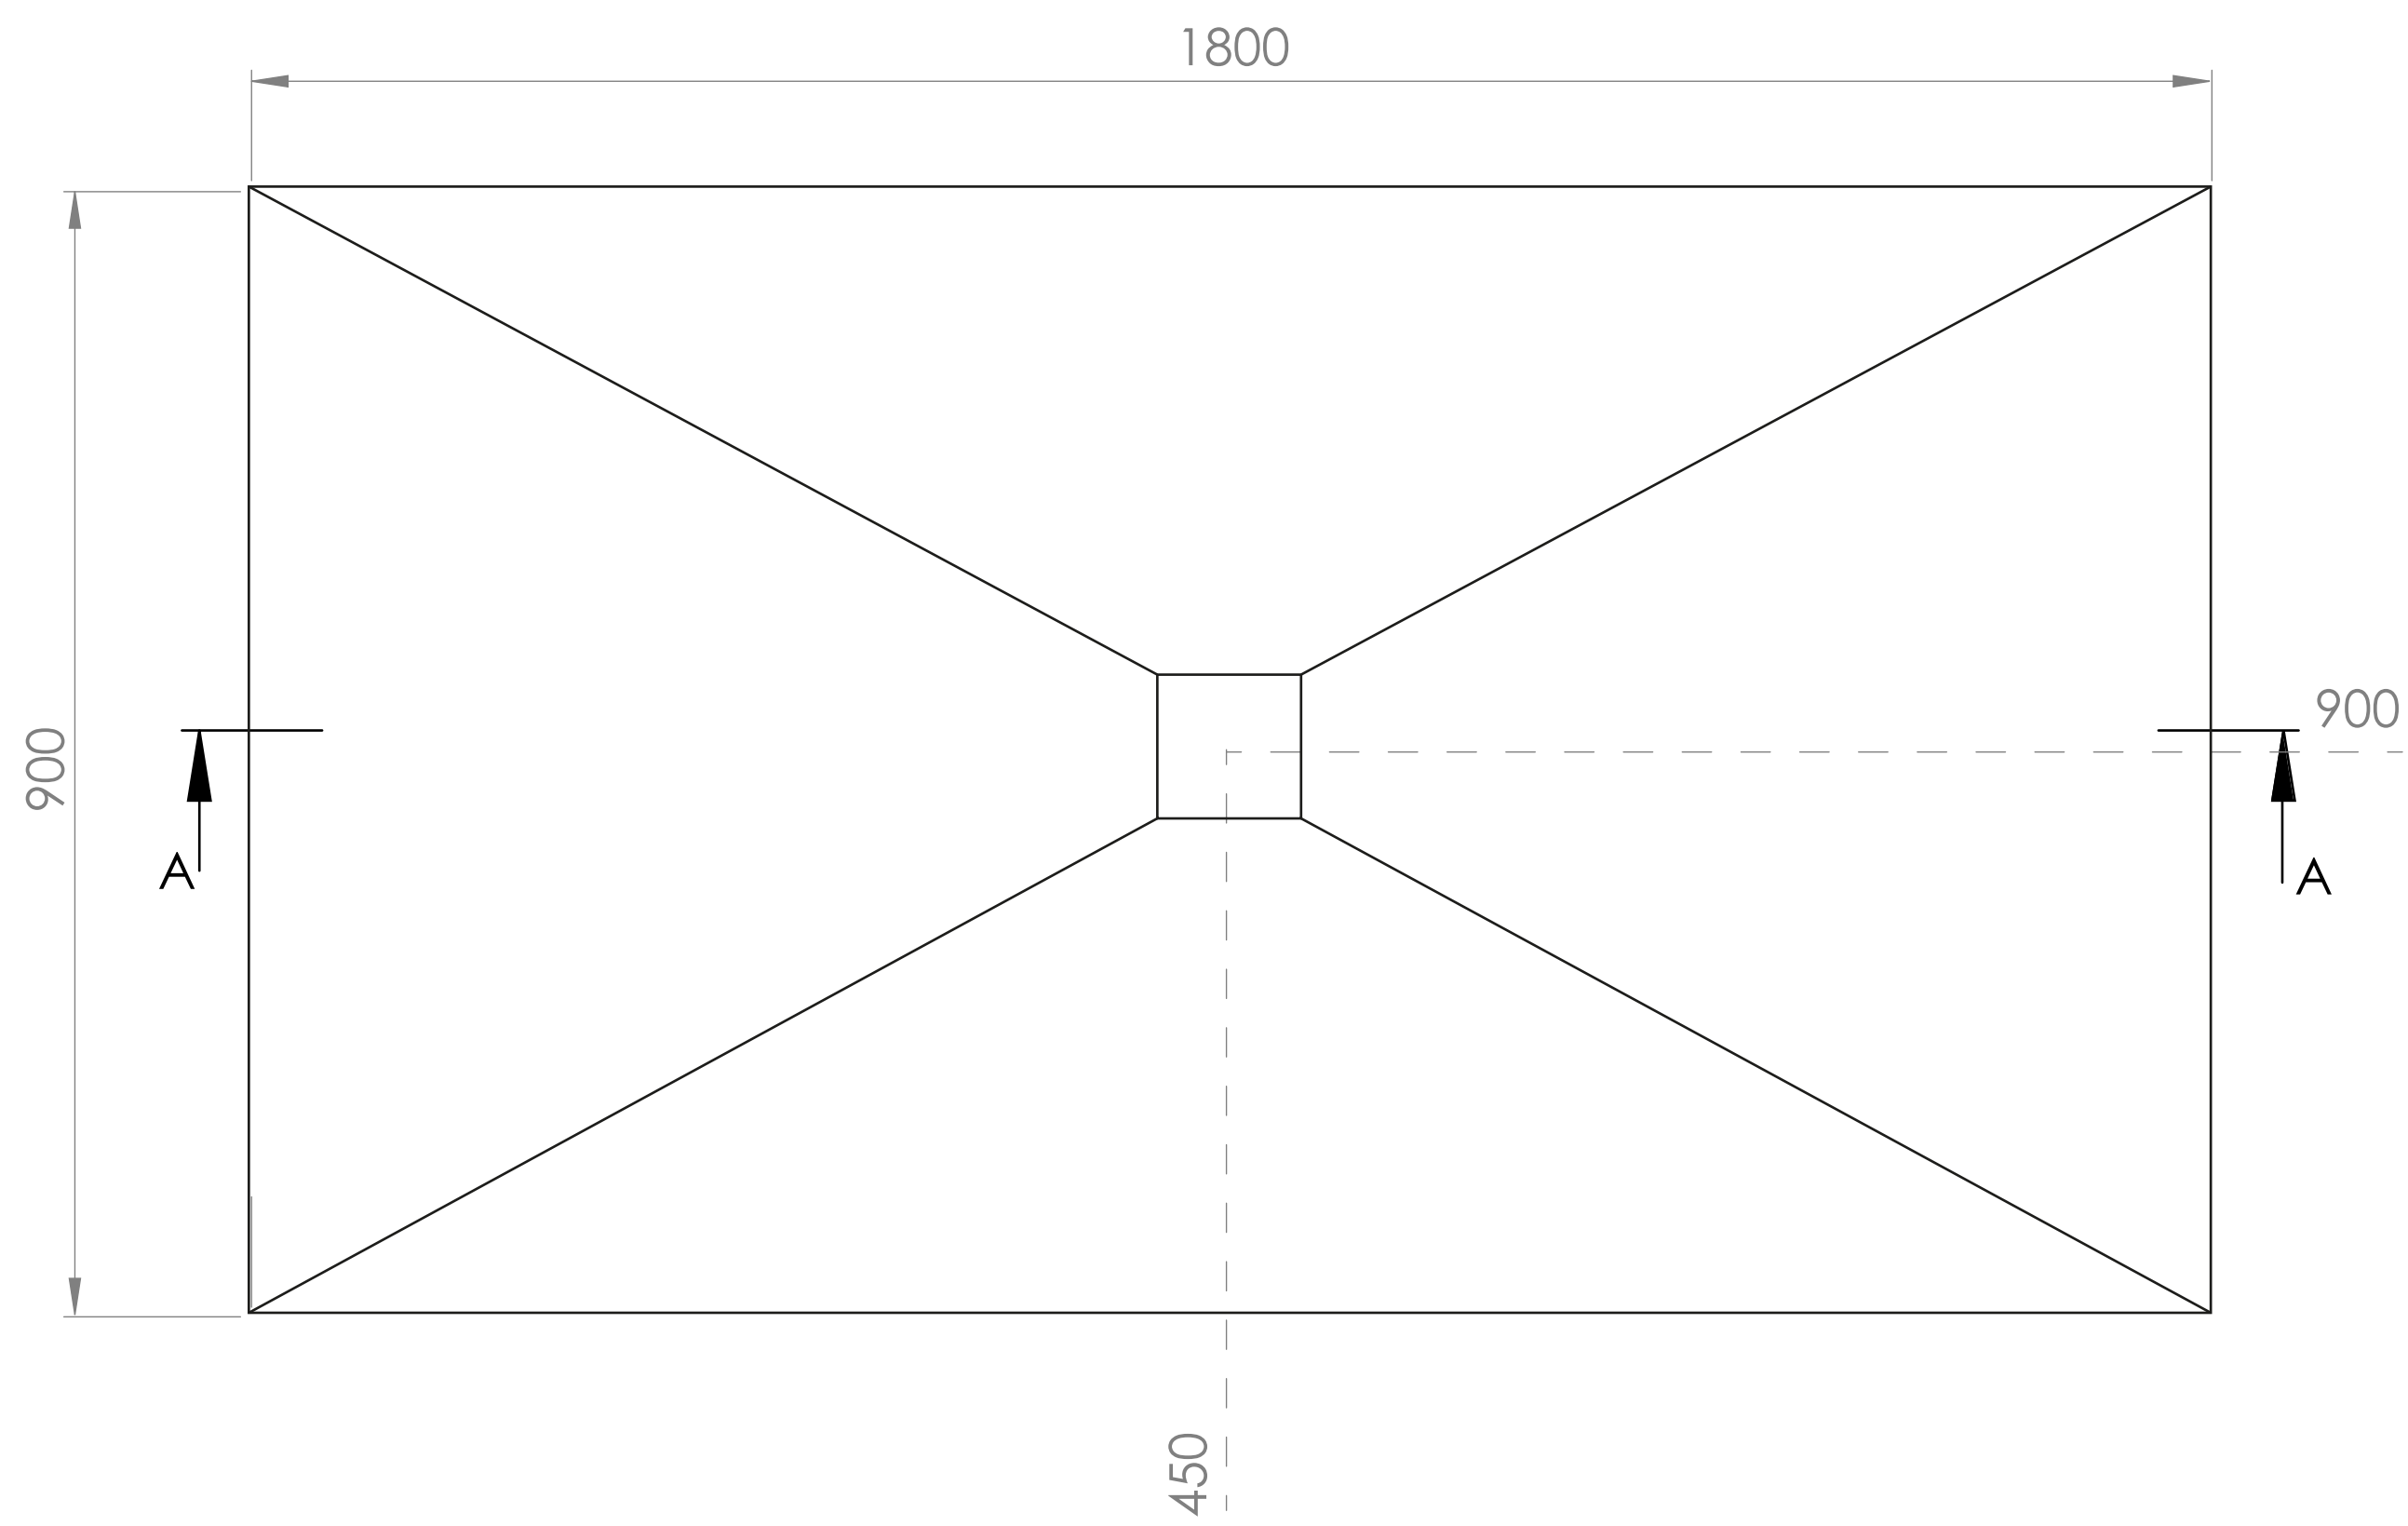

Shower Tray - Top View

Waste Kit - Top View

Section View A-A

Waste Kit - Front View

LUSO

Product Name

Wet Room Walk In Shower
Tray Kit Centre Drain

Size, mm

1800 x 900 x 22

All dimensions provided in mm.