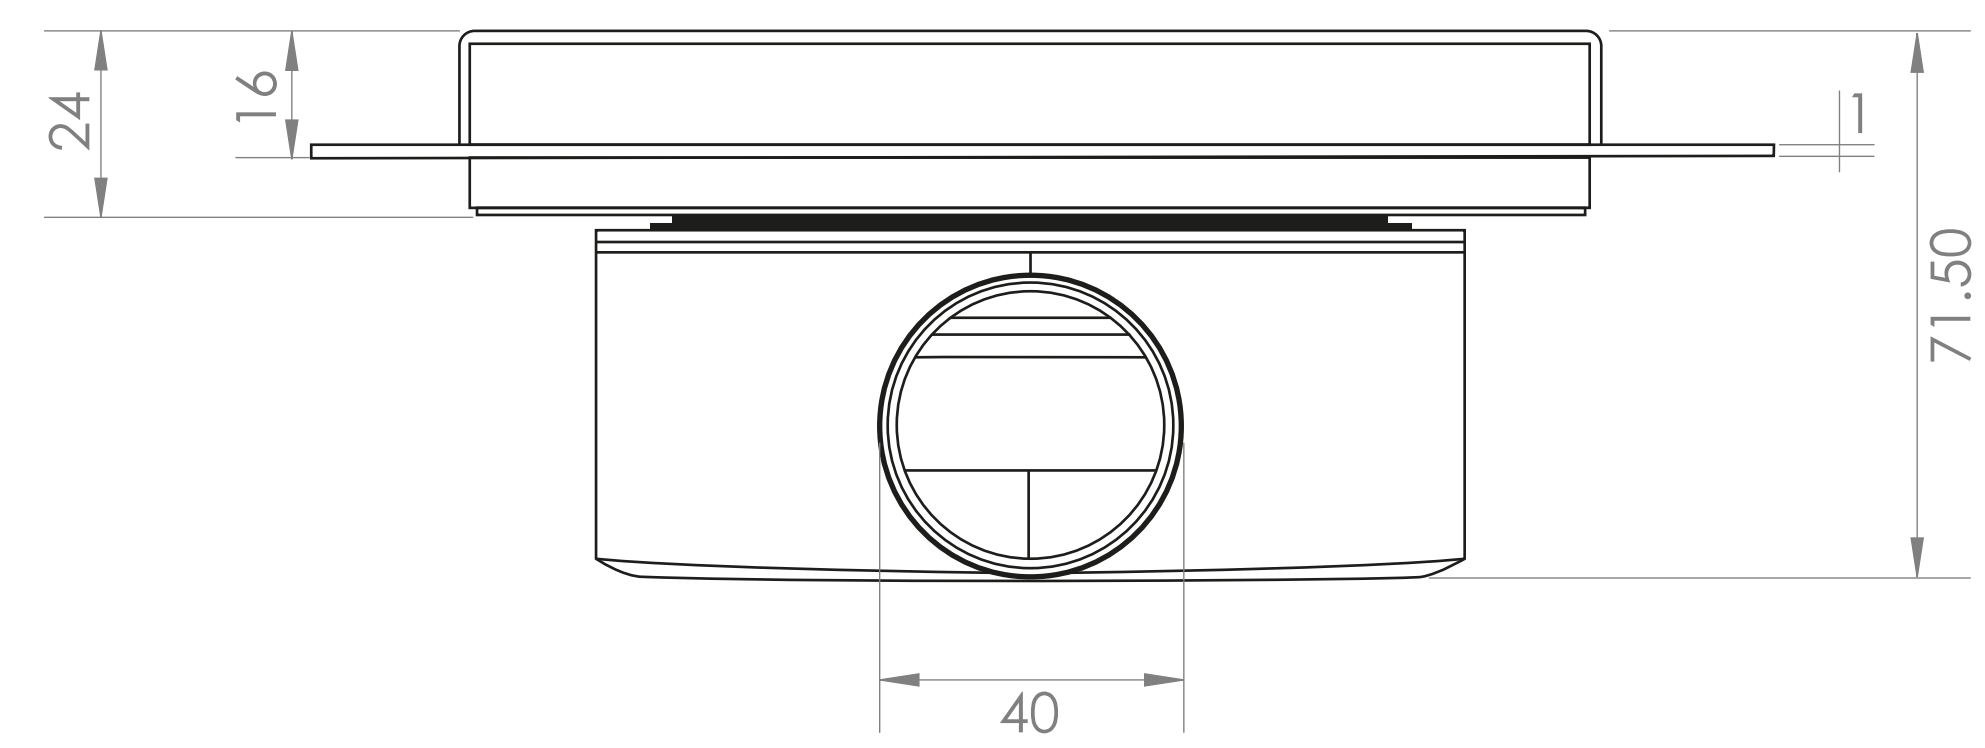

Shower Tray - Top View

Waste Kit - Top View

Section View A-A

Waste Kit - Front View

LUSO

Product Name

Wet Room Walk In Shower
Tray Kit Centre Drain

Size, mm

1800 x 900 x 22

All dimensions provided in mm.