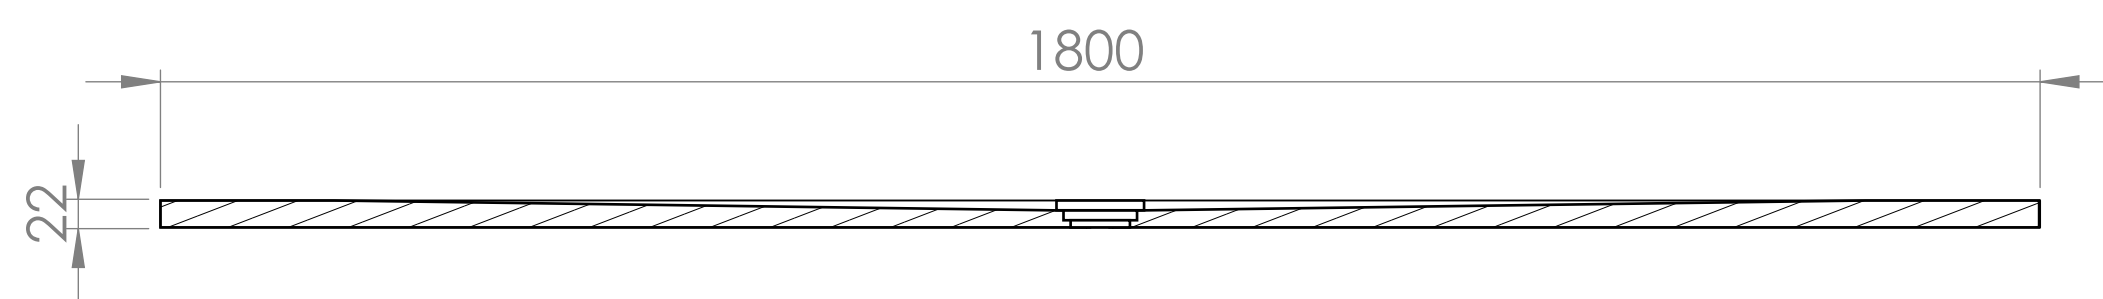

Shower Tray - Top View

Waste Kit - Top View

Section View A-A

Waste Kit - Front View

LUSO

Product Name

Wet Room Walk In Shower
Tray Kit Centre Drain

Size, mm

1800 x 900 x 22

All dimensions provided in mm.