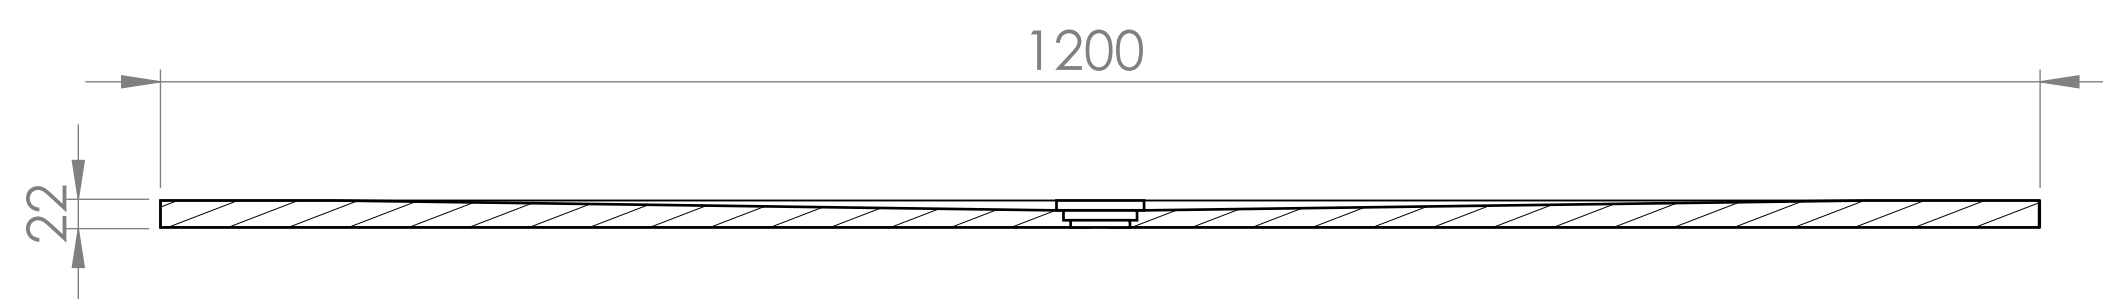

Shower Tray - Top View

Waste Kit - Top View

Section View A-A

Waste Kit - Front View

LUSO

Product Name

Wet Room Walk In Shower
Tray Kit Centre Drain

Size, mm

1200 x 1200 x 22

All dimensions provided in mm.