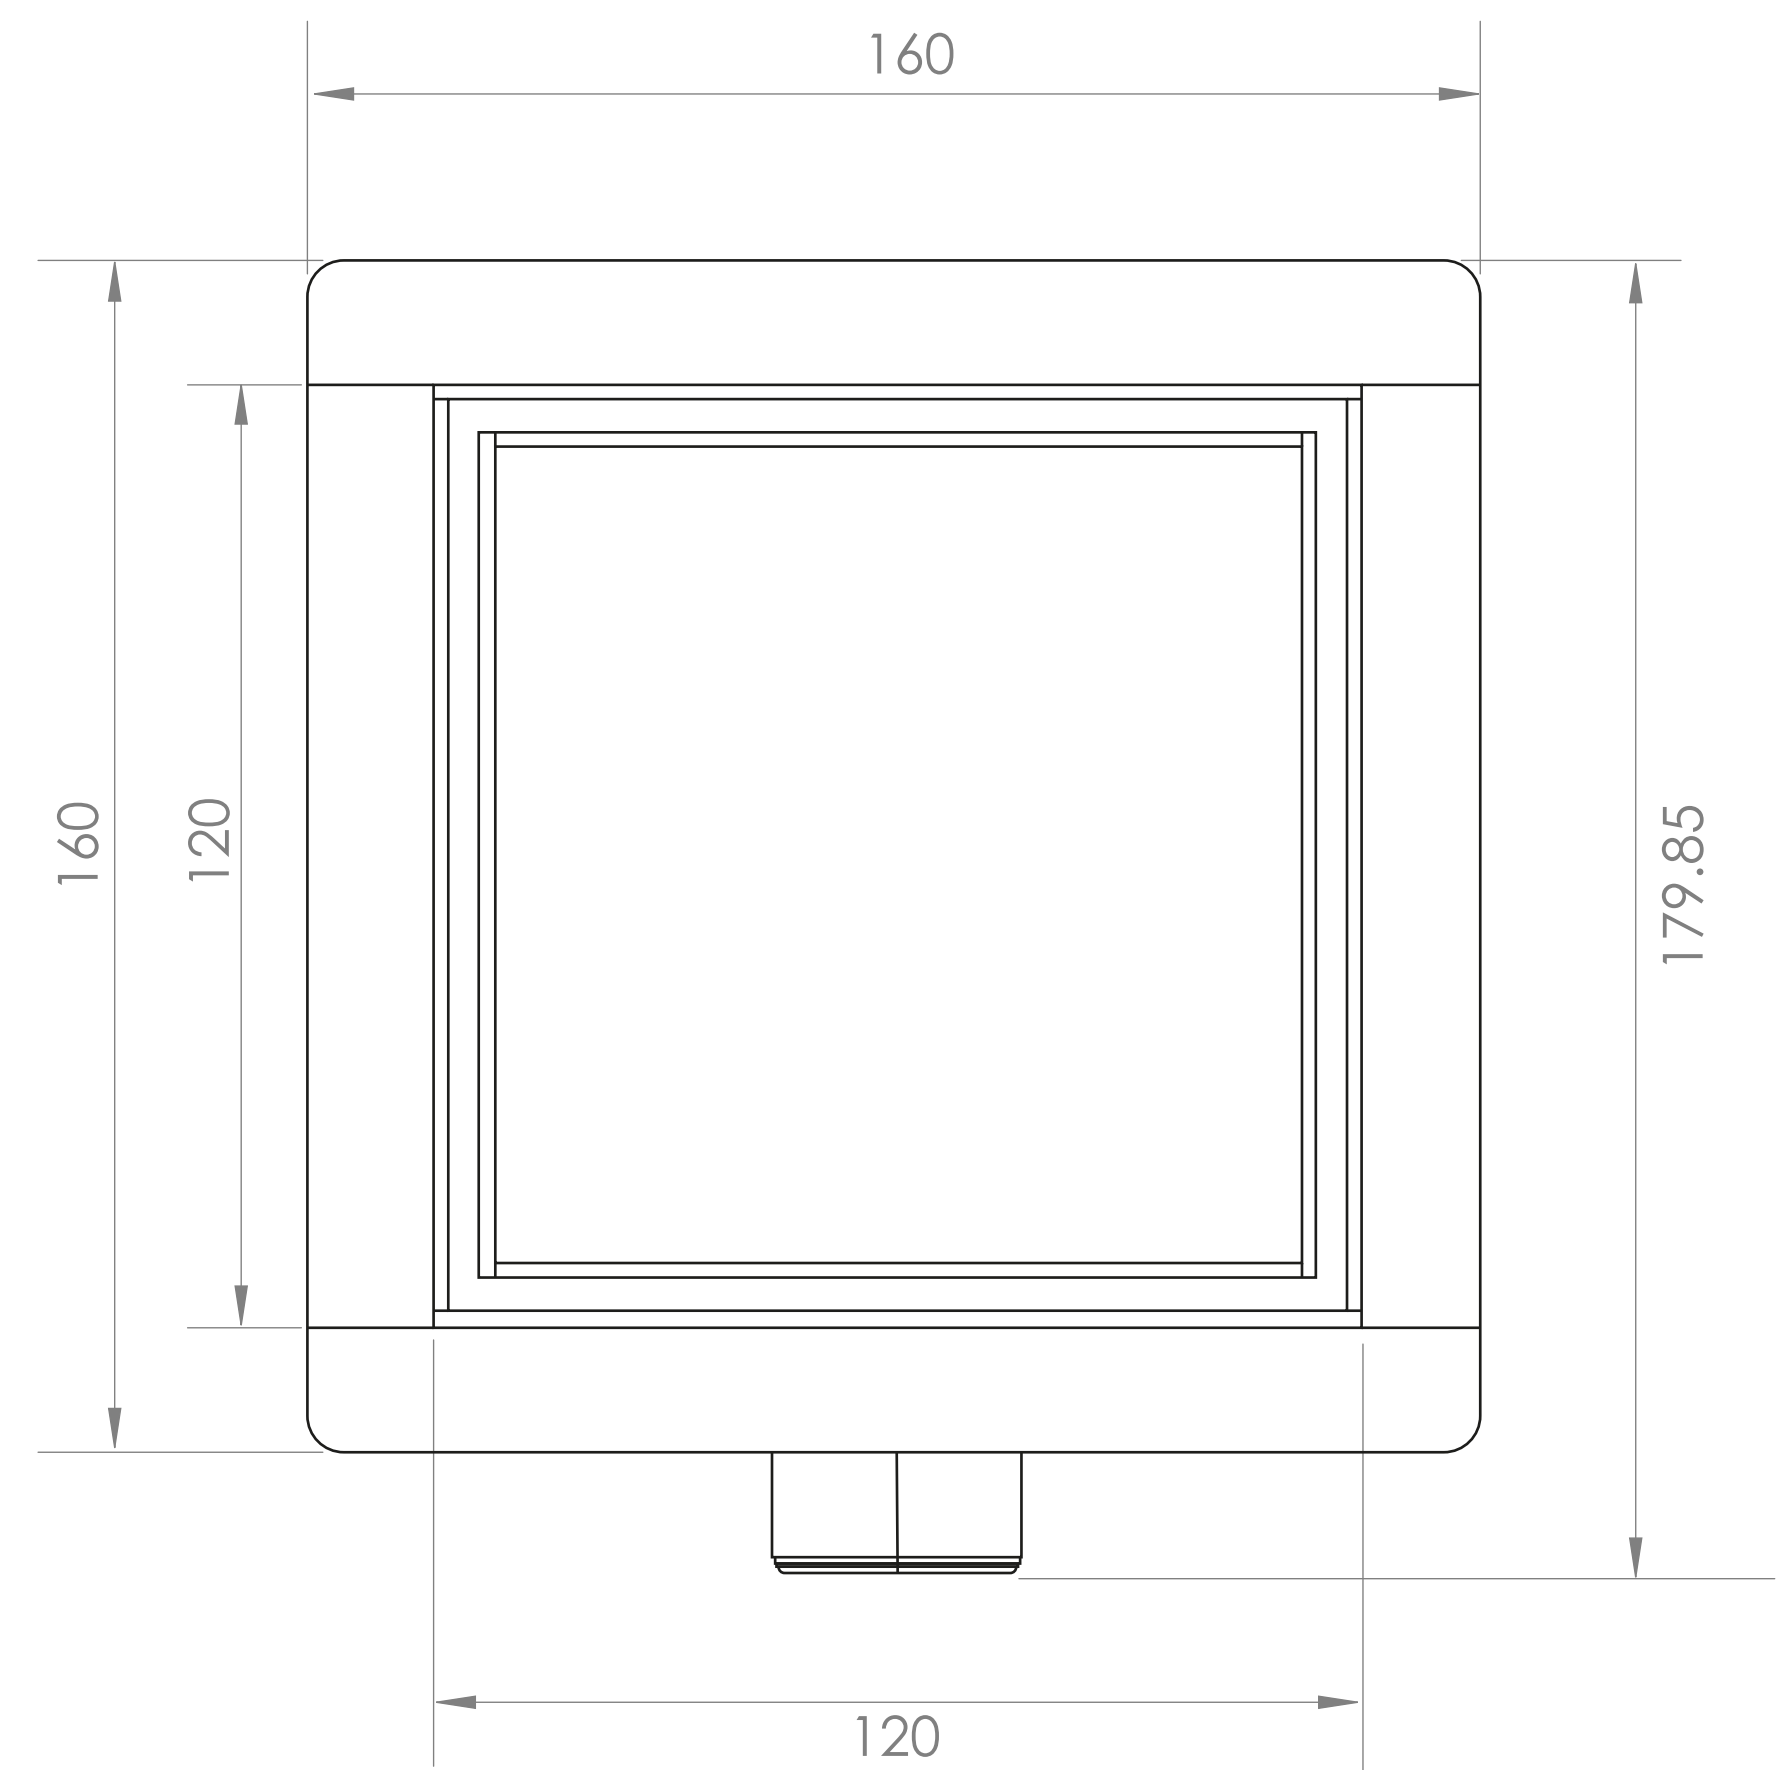

Shower Tray - Top View

Waste Kit - Top View

Section View A-A

Waste Kit - Front View

LUSO

Product Name

Wet Room Walk In Shower
Tray Kit Centre Drain

Size, mm

1200 x 1200 x 22

All dimensions provided in mm.