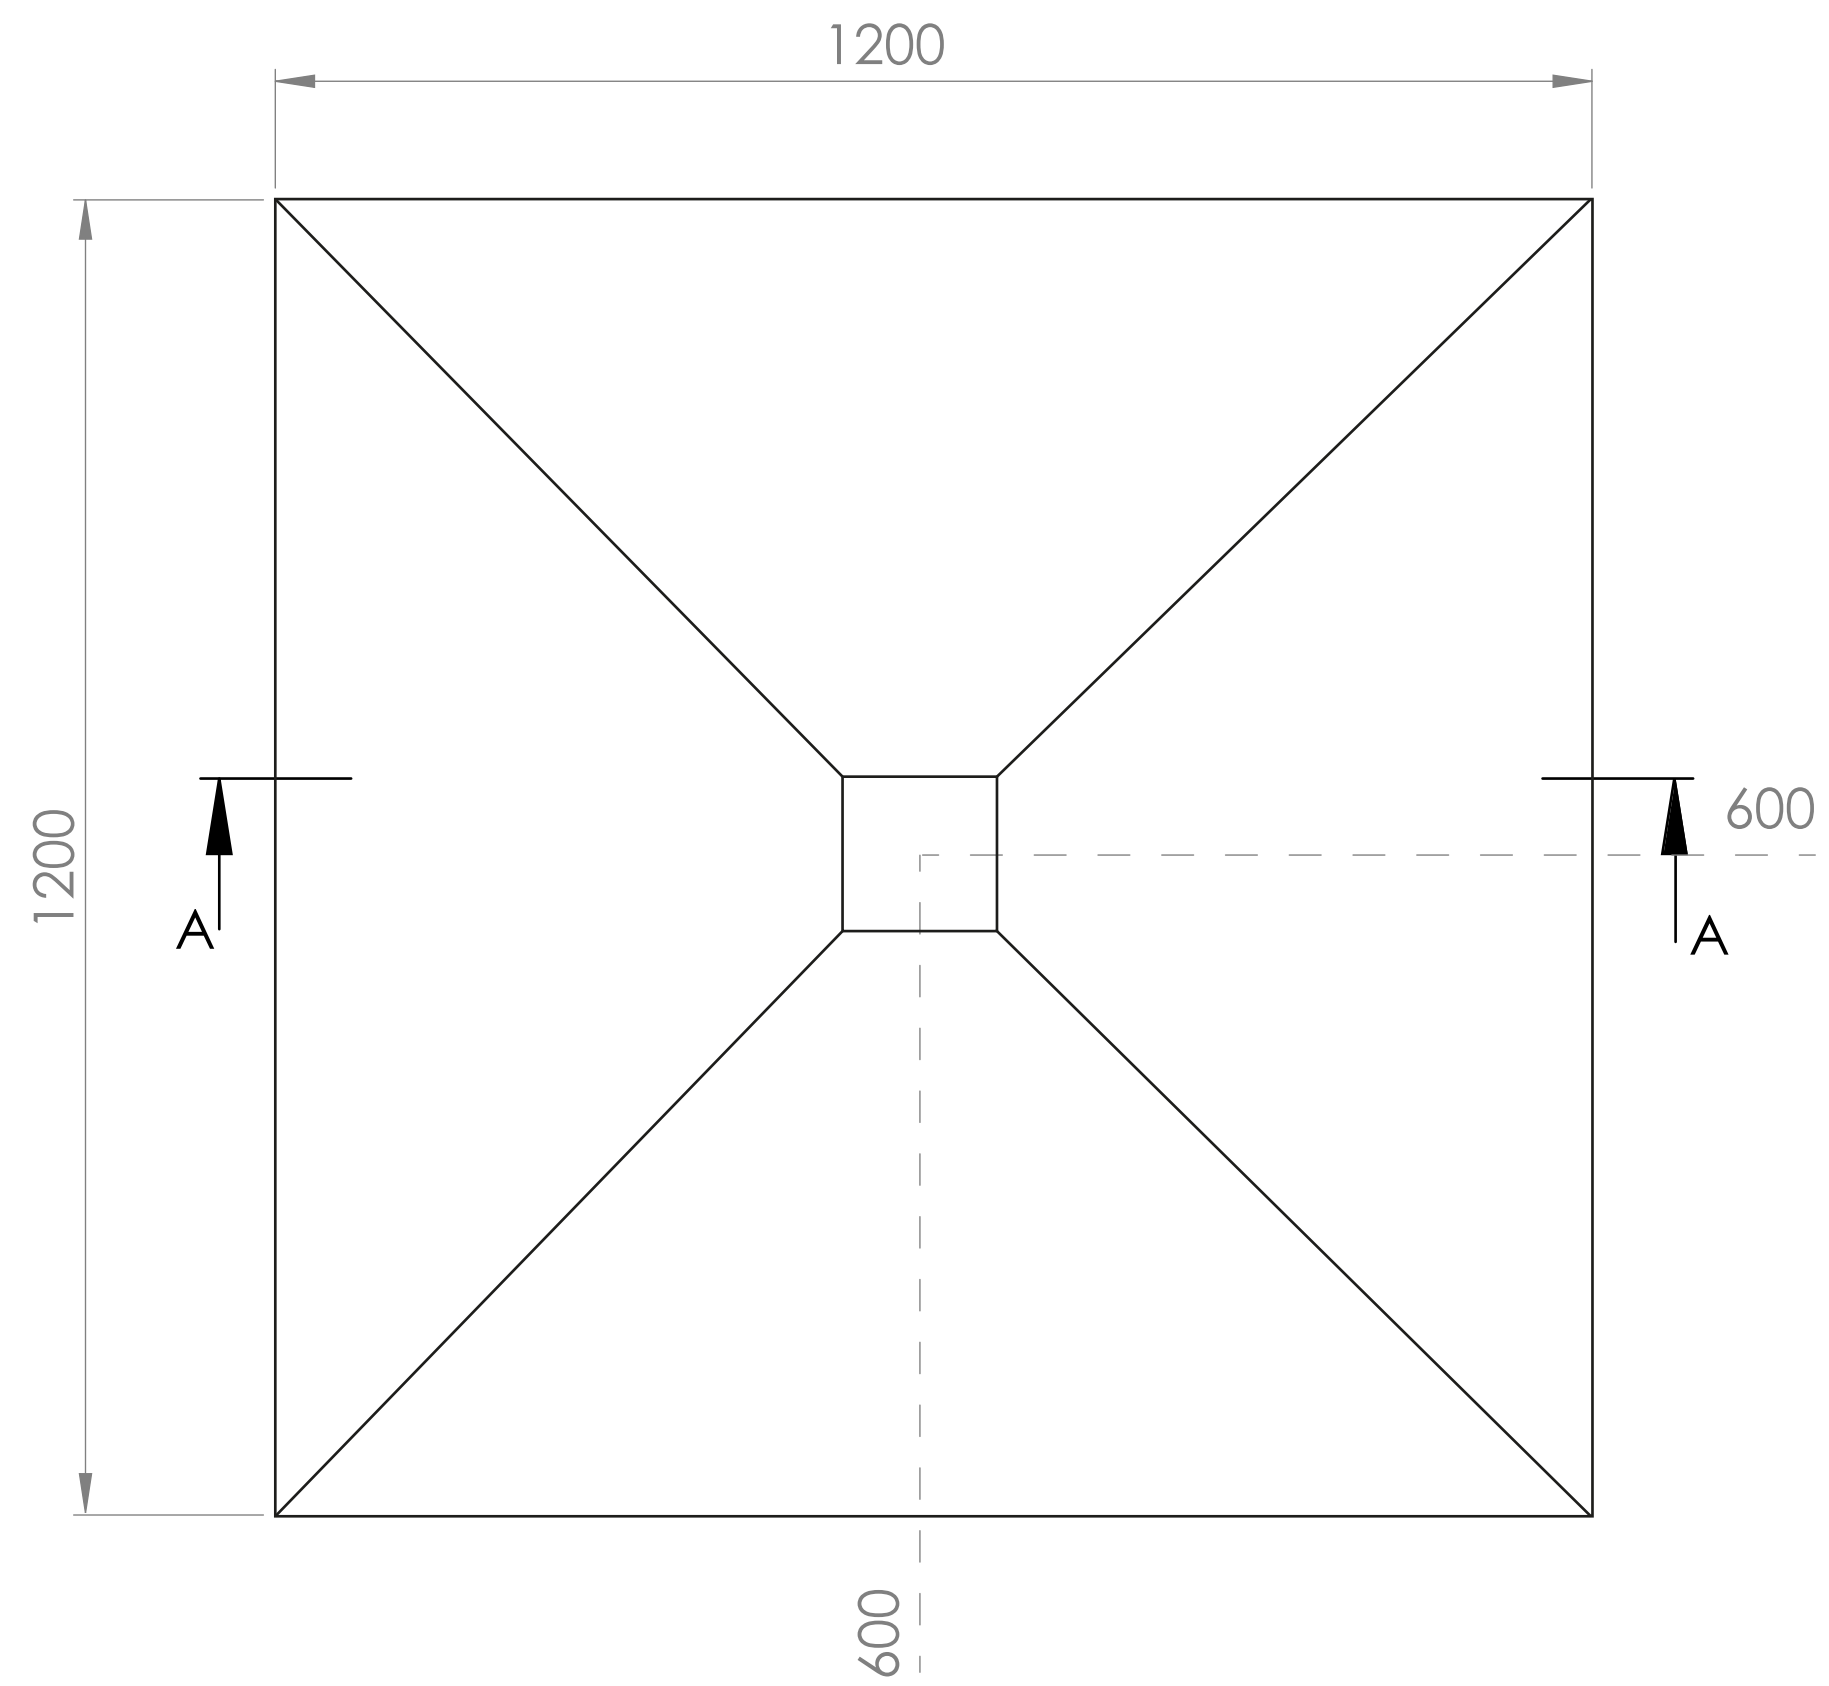

Shower Tray - Top View

Waste Kit - Top View

Section View A-A

Waste Kit - Front View

LUSO

Product Name

Wet Room Walk In Shower
Tray Kit Centre Drain

Size, mm

1200 x 1200 x 22

All dimensions provided in mm.