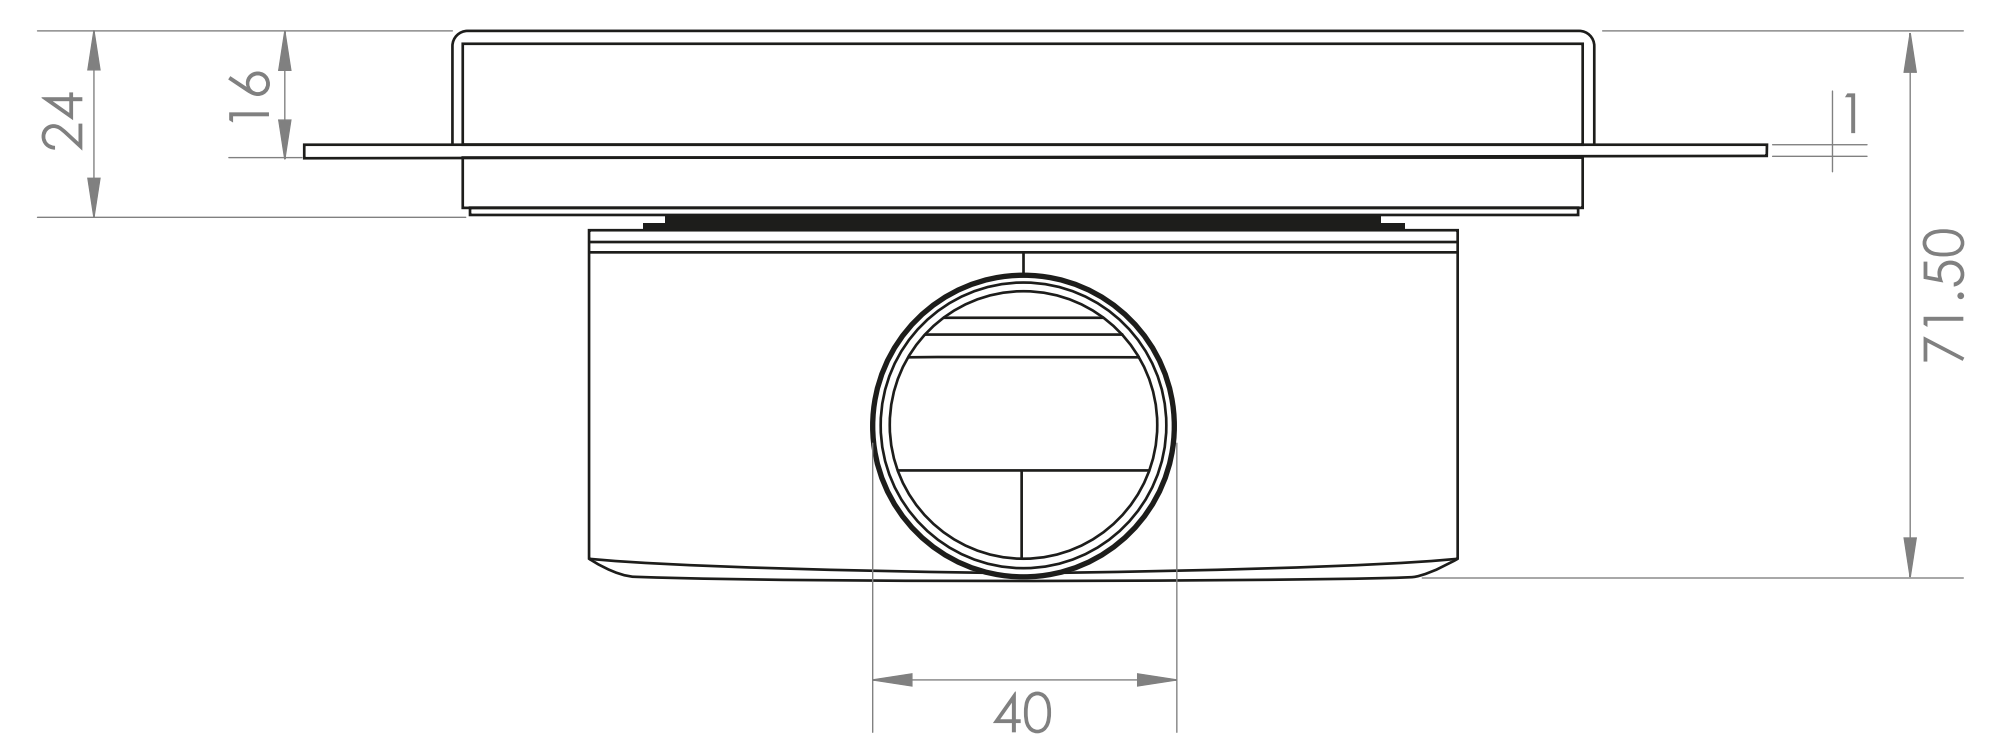

Shower Tray - Top View

Waste Kit - Top View

Section View A-A

Waste Kit - Front View

LUSO

Product Name

Wet Room Walk In Shower
Tray Kit Centre Drain

Size, mm

1200 x 1200 x 22

All dimensions provided in mm.