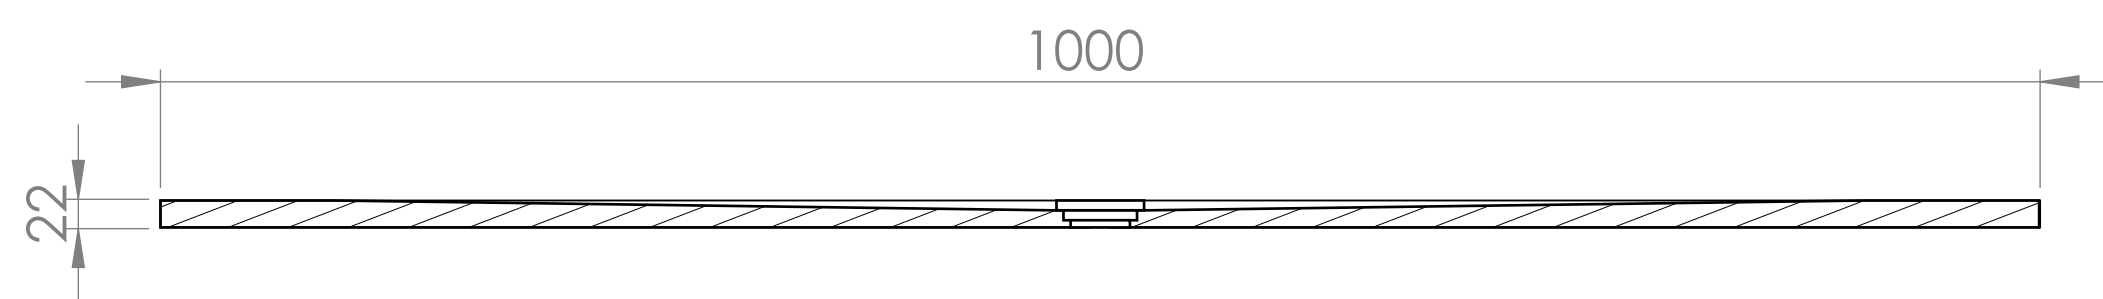

Shower Tray - Top View

Waste Kit - Top View

Section View A-A

Waste Kit - Front View

LUSO

Product Name

Wet Room Walk In Shower
Tray Kit Centre Drain

Size, mm

1000 x 1000 x 22

All dimensions provided in mm.