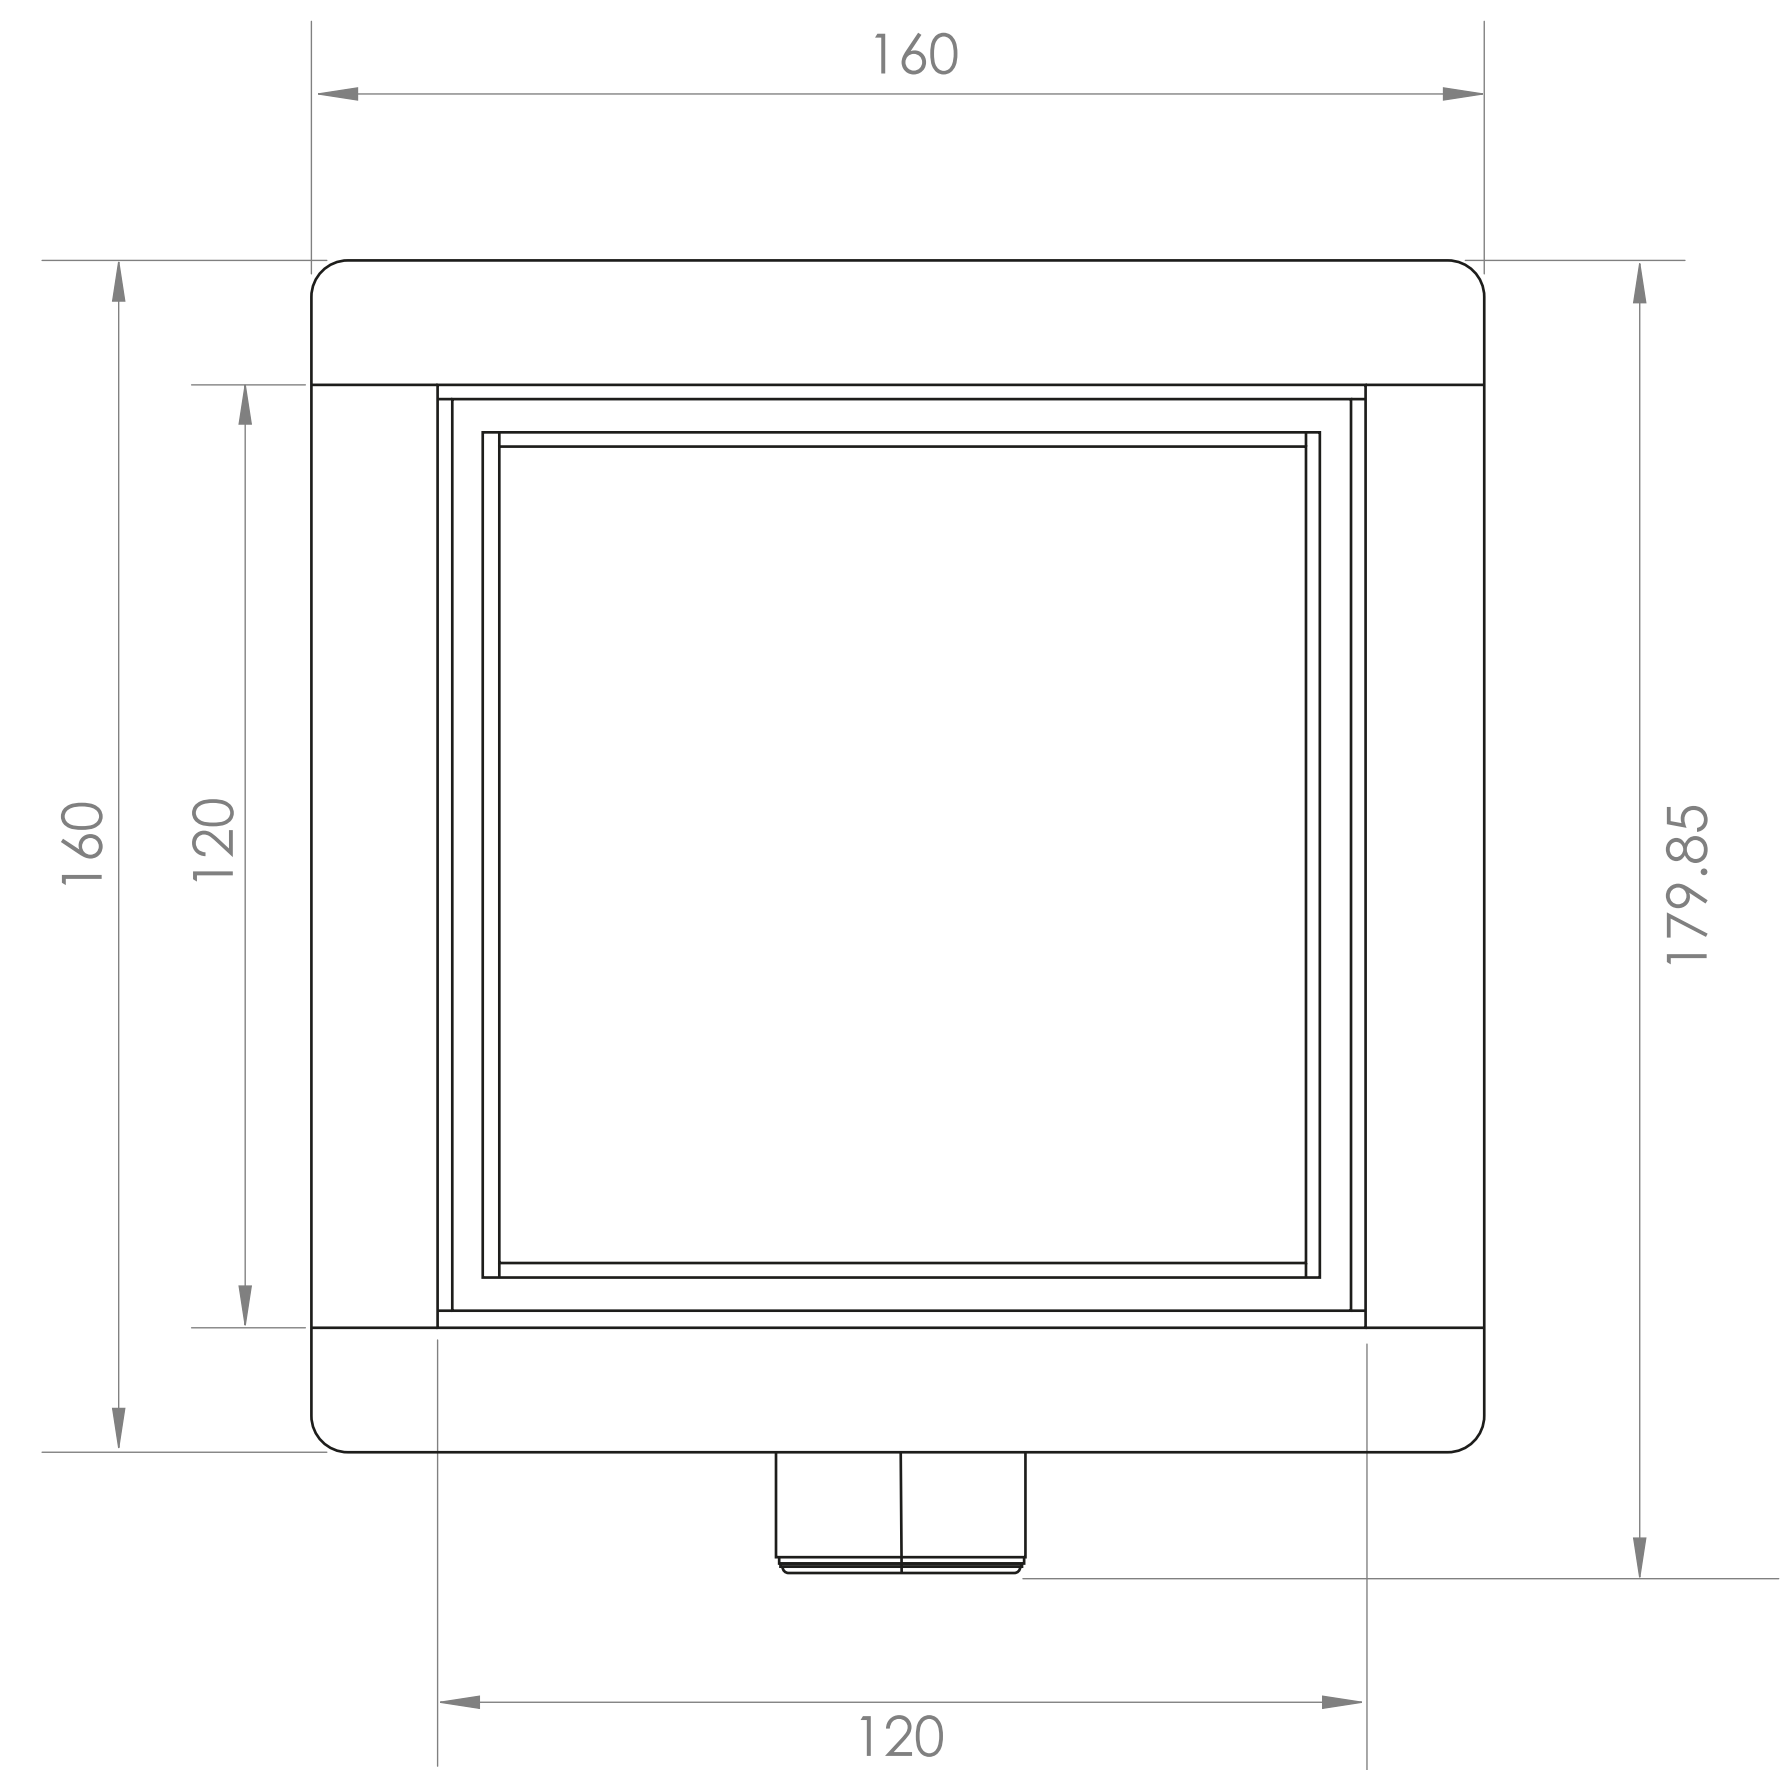

Shower Tray - Top View

Waste Kit - Top View

Section View A-A

Waste Kit - Front View

LUSO

Product Name

Wet Room Walk In Shower
Tray Kit Centre Drain

Size, mm

1000 x 1000 x 22

All dimensions provided in mm.