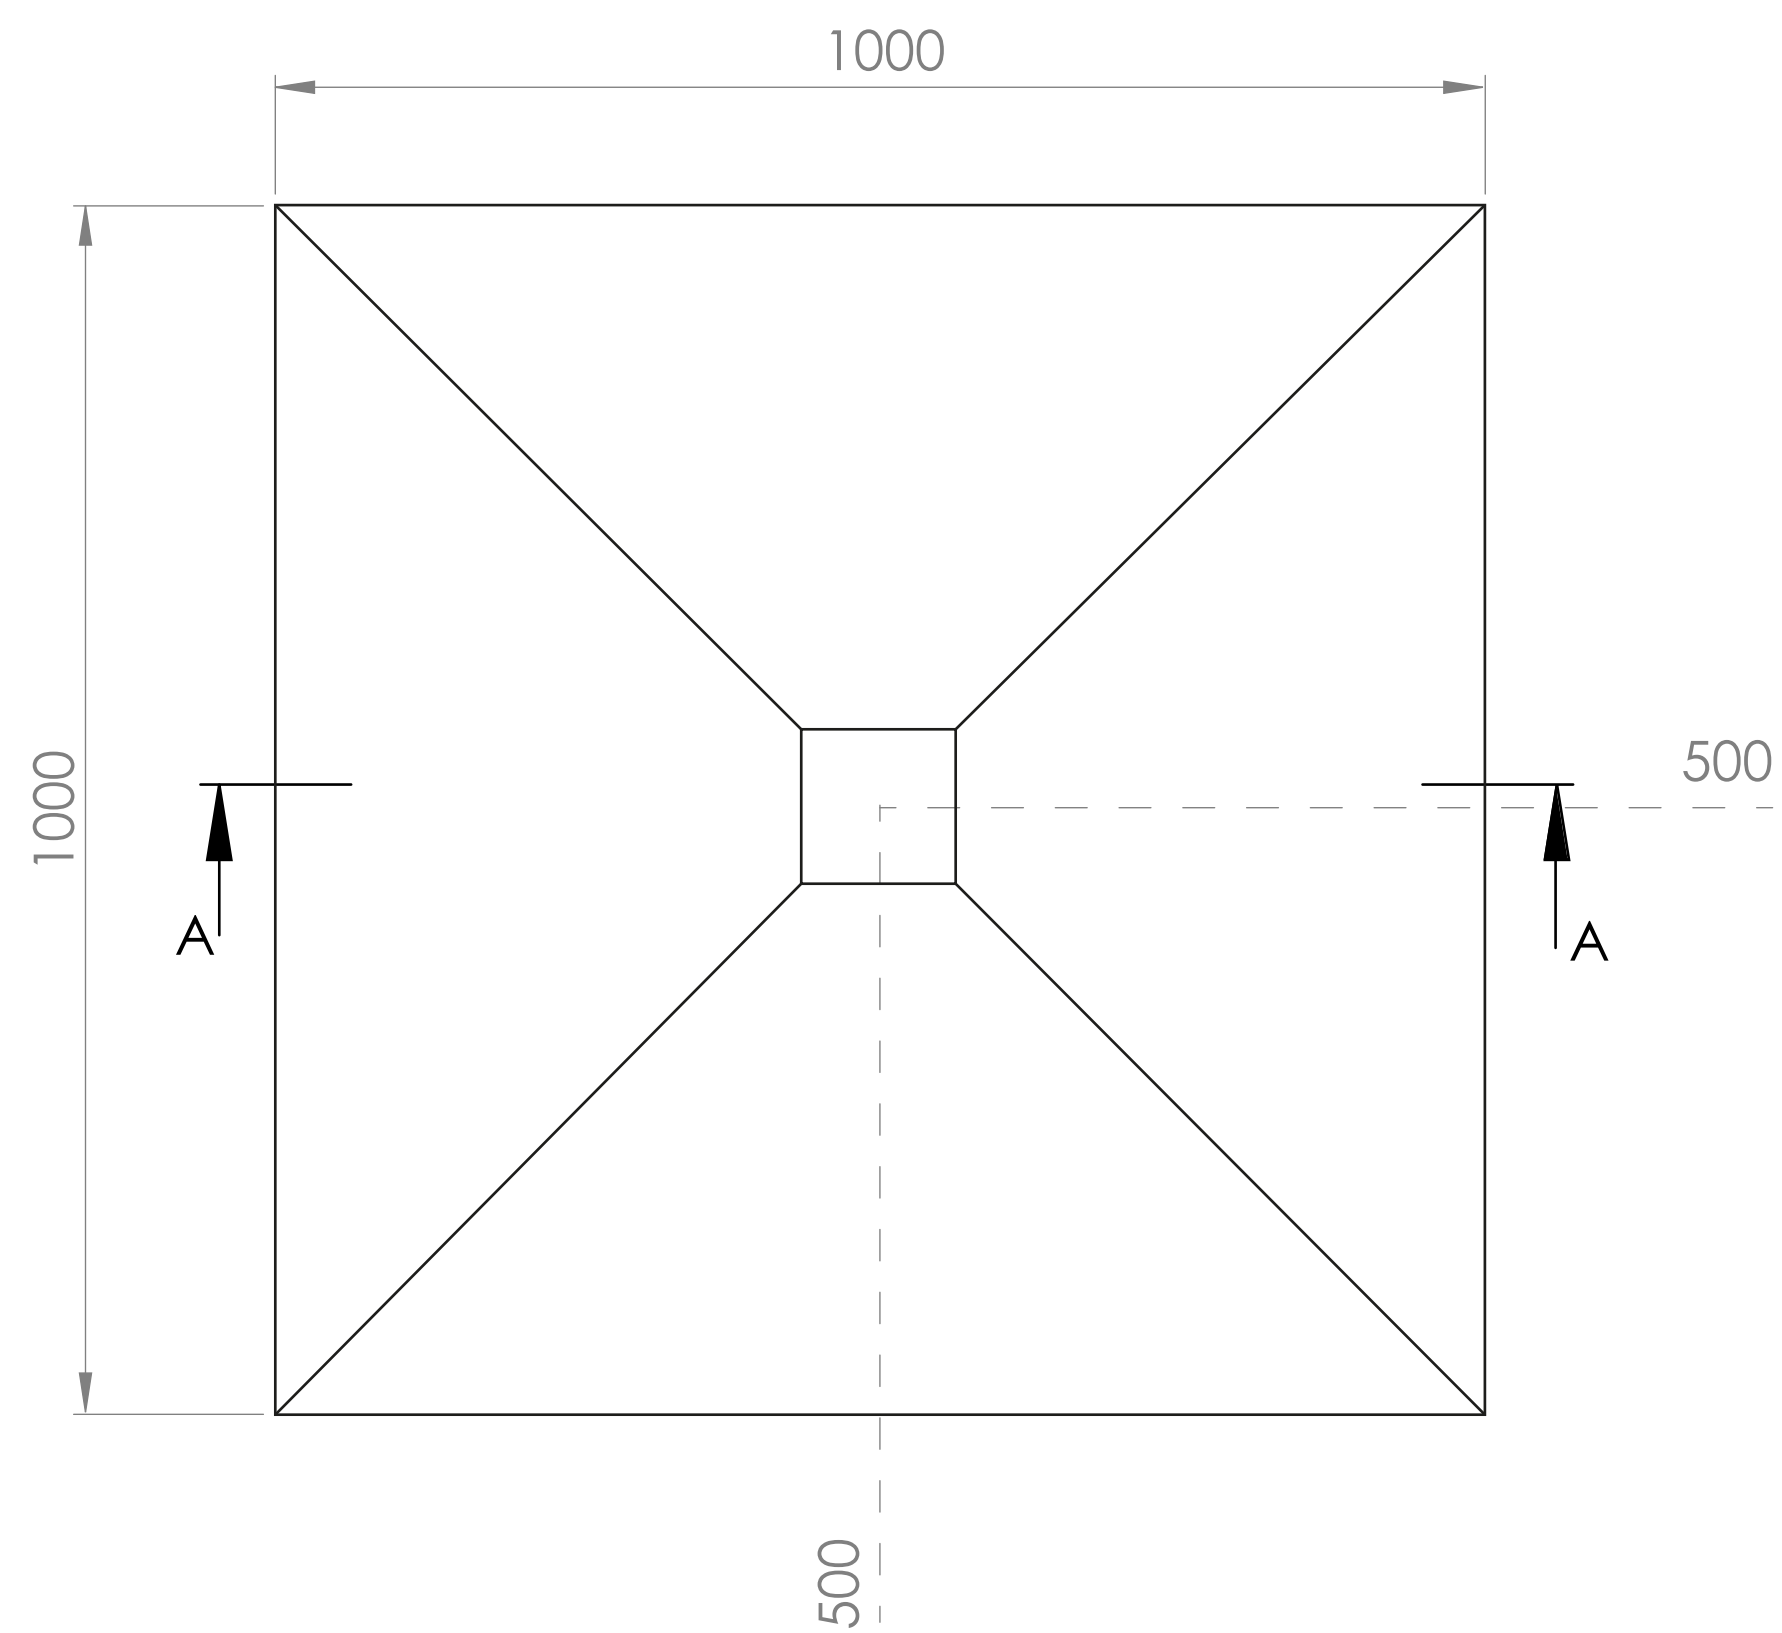

Shower Tray - Top View

Waste Kit - Top View

Section View A-A

Waste Kit - Front View

LUSO

Product Name

Wet Room Walk In Shower
Tray Kit Centre Drain

Size, mm

1000 x 1000 x 22

All dimensions provided in mm.