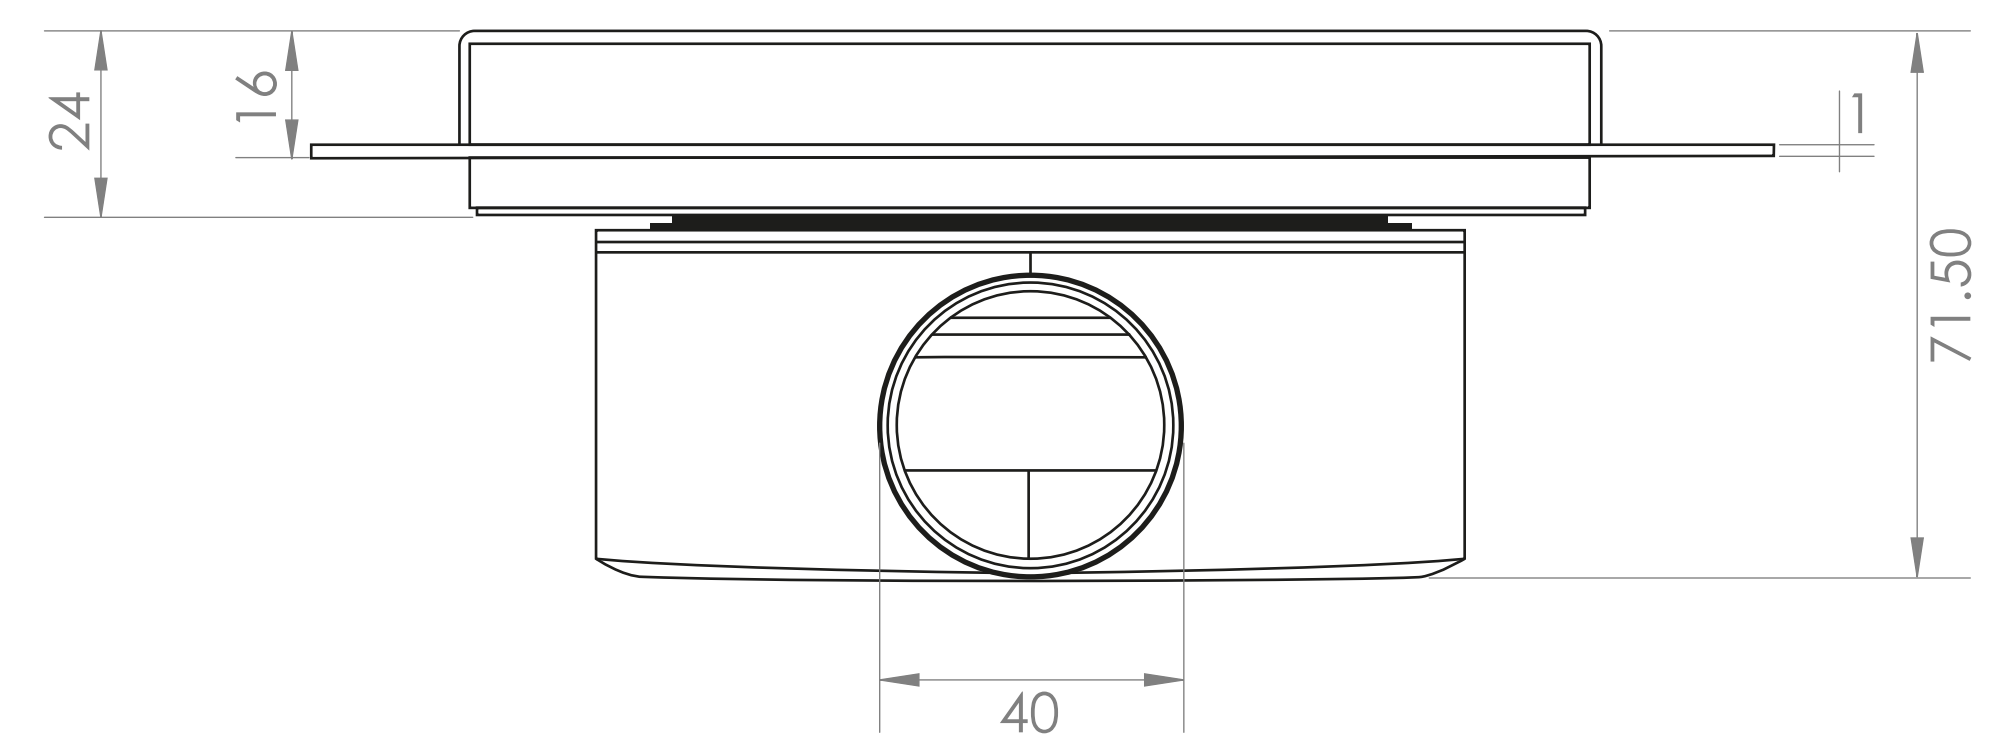

Shower Tray - Top View

Waste Kit - Top View

Section View A-A

Waste Kit - Front View

LUSO

Product Name

Wet Room Walk In Shower
Tray Kit Centre Drain

Size, mm

1000 x 1000 x 22

All dimensions provided in mm.