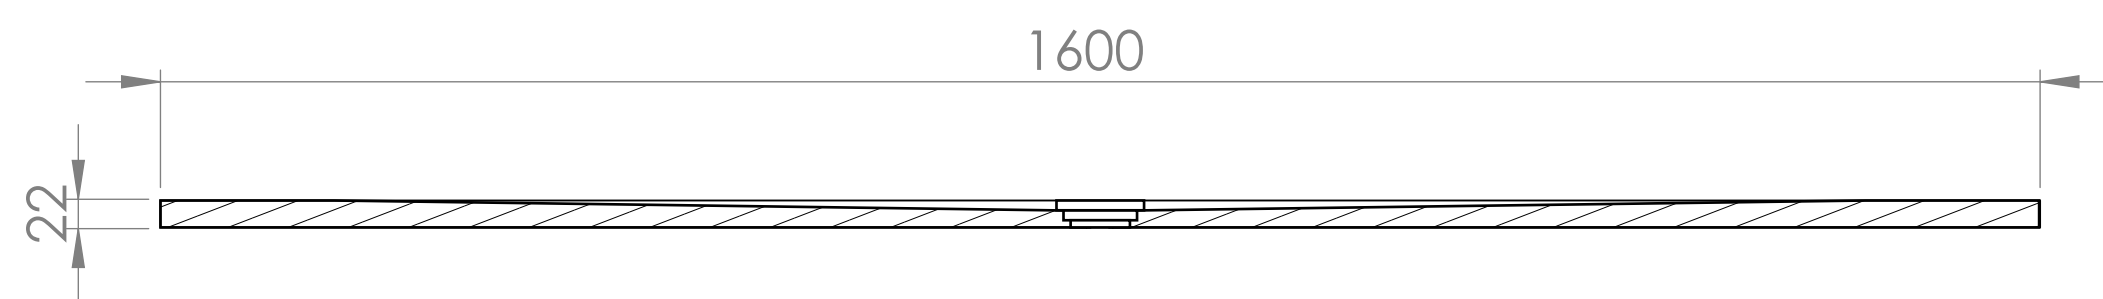

Shower Tray - Top View

Waste Kit - Top View

Section View A-A

Waste Kit - Front View

LUSSO	Product Name	Wet Room Walk In Shower Tray Kit Centre Drain
	Size, mm	900 x 900 x 22

All dimensions provided in mm.