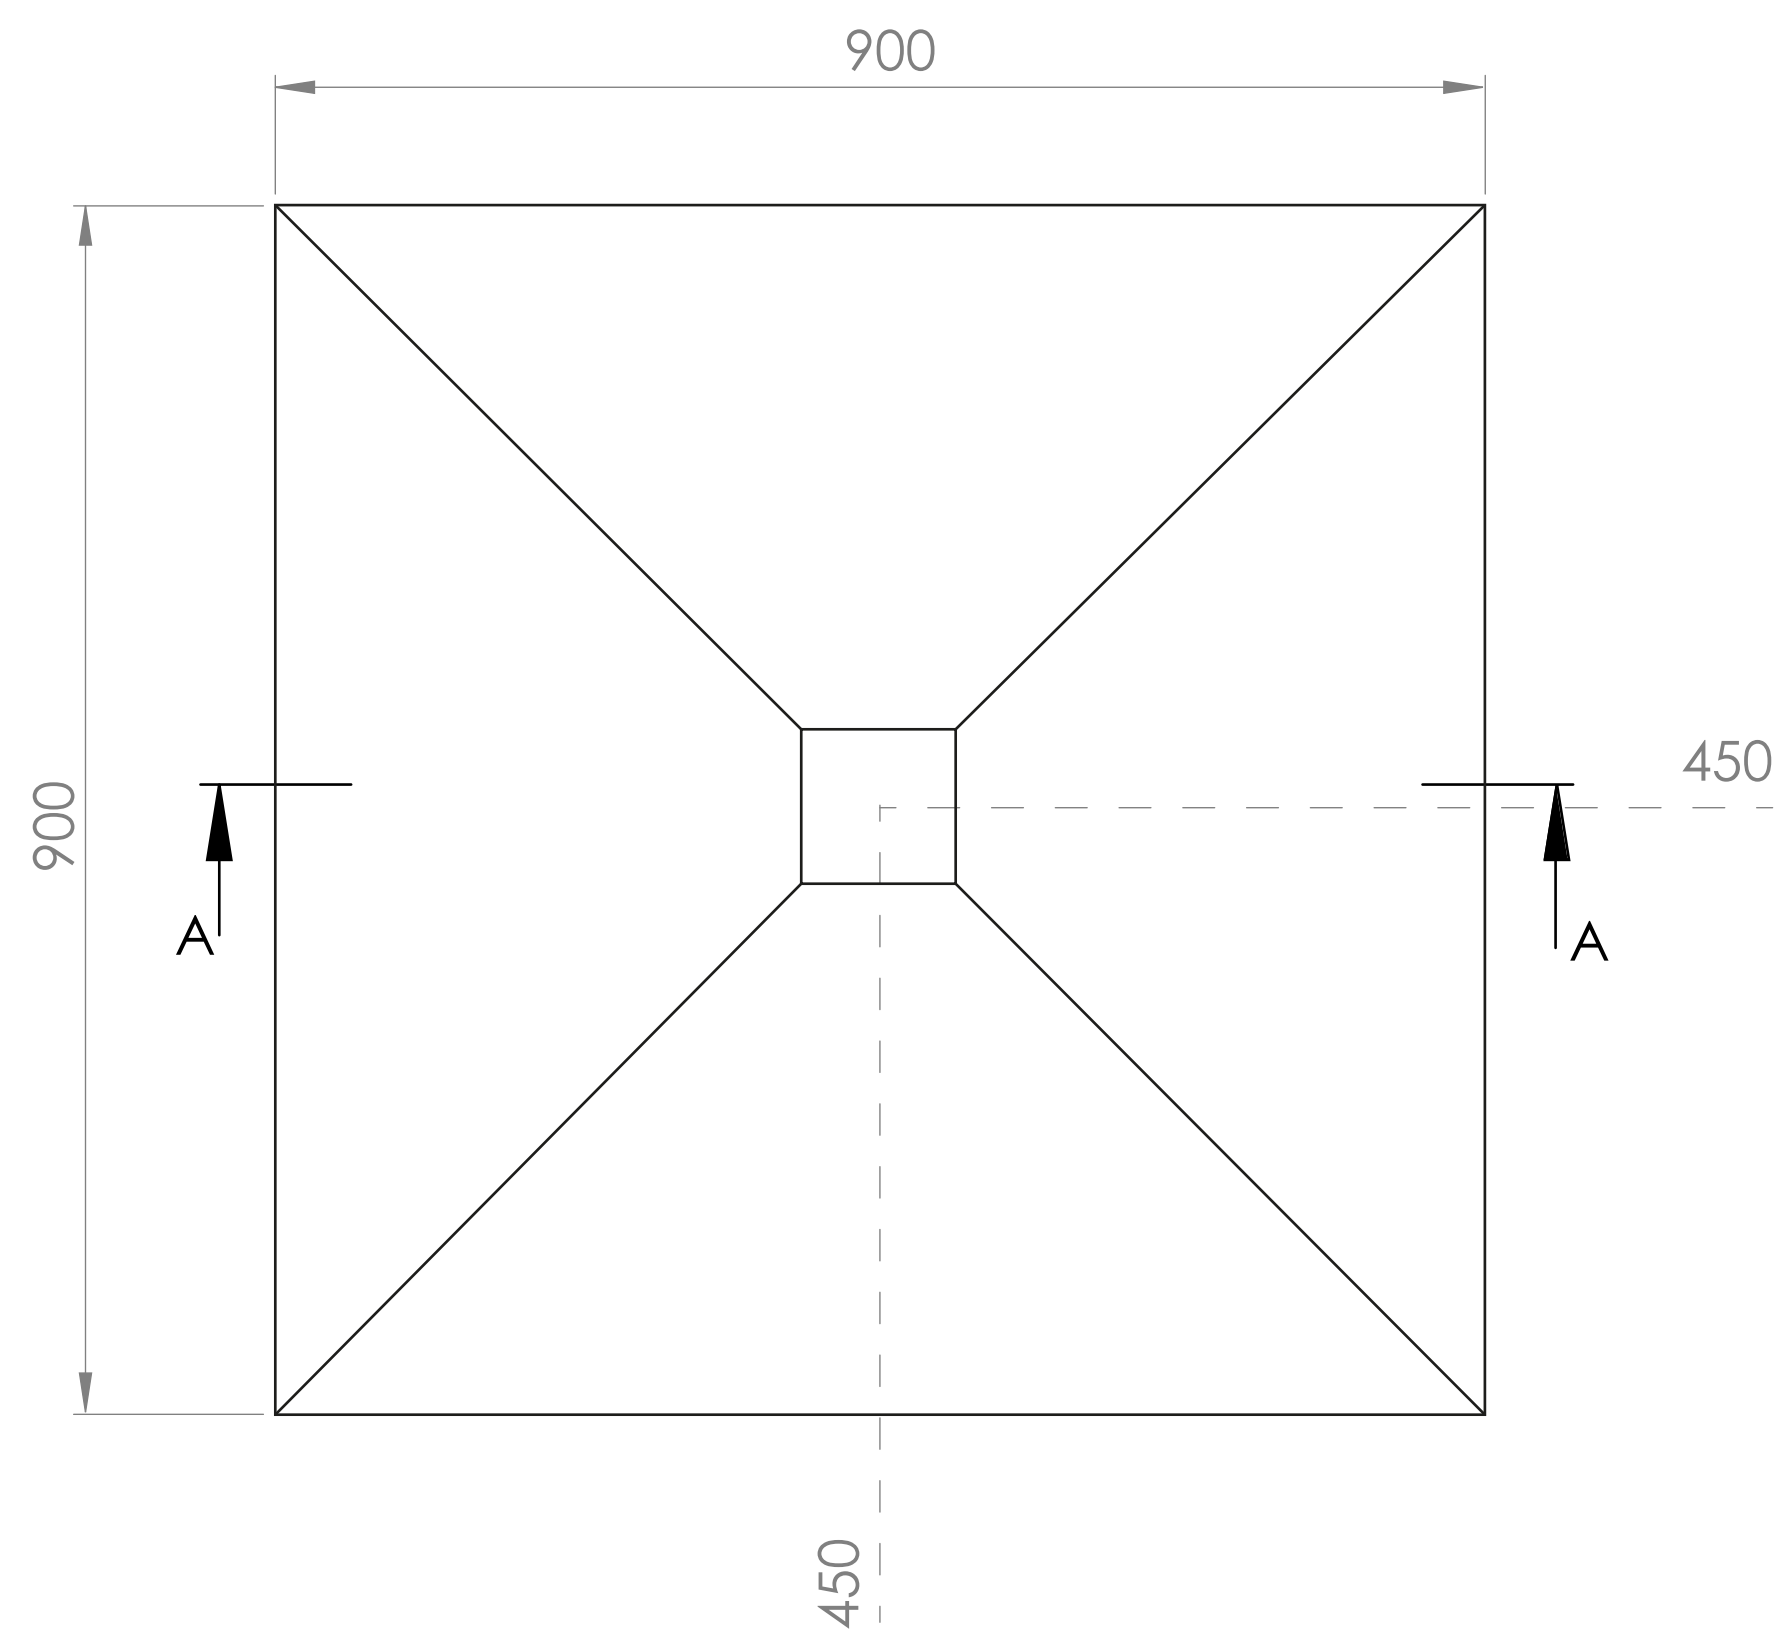

Shower Tray - Top View

Waste Kit - Top View

Section View A-A

Waste Kit - Front View

LUSSO	Product Name	Wet Room Walk In Shower Tray Kit Centre Drain
	Size, mm	900 x 900 x 22

All dimensions provided in mm.