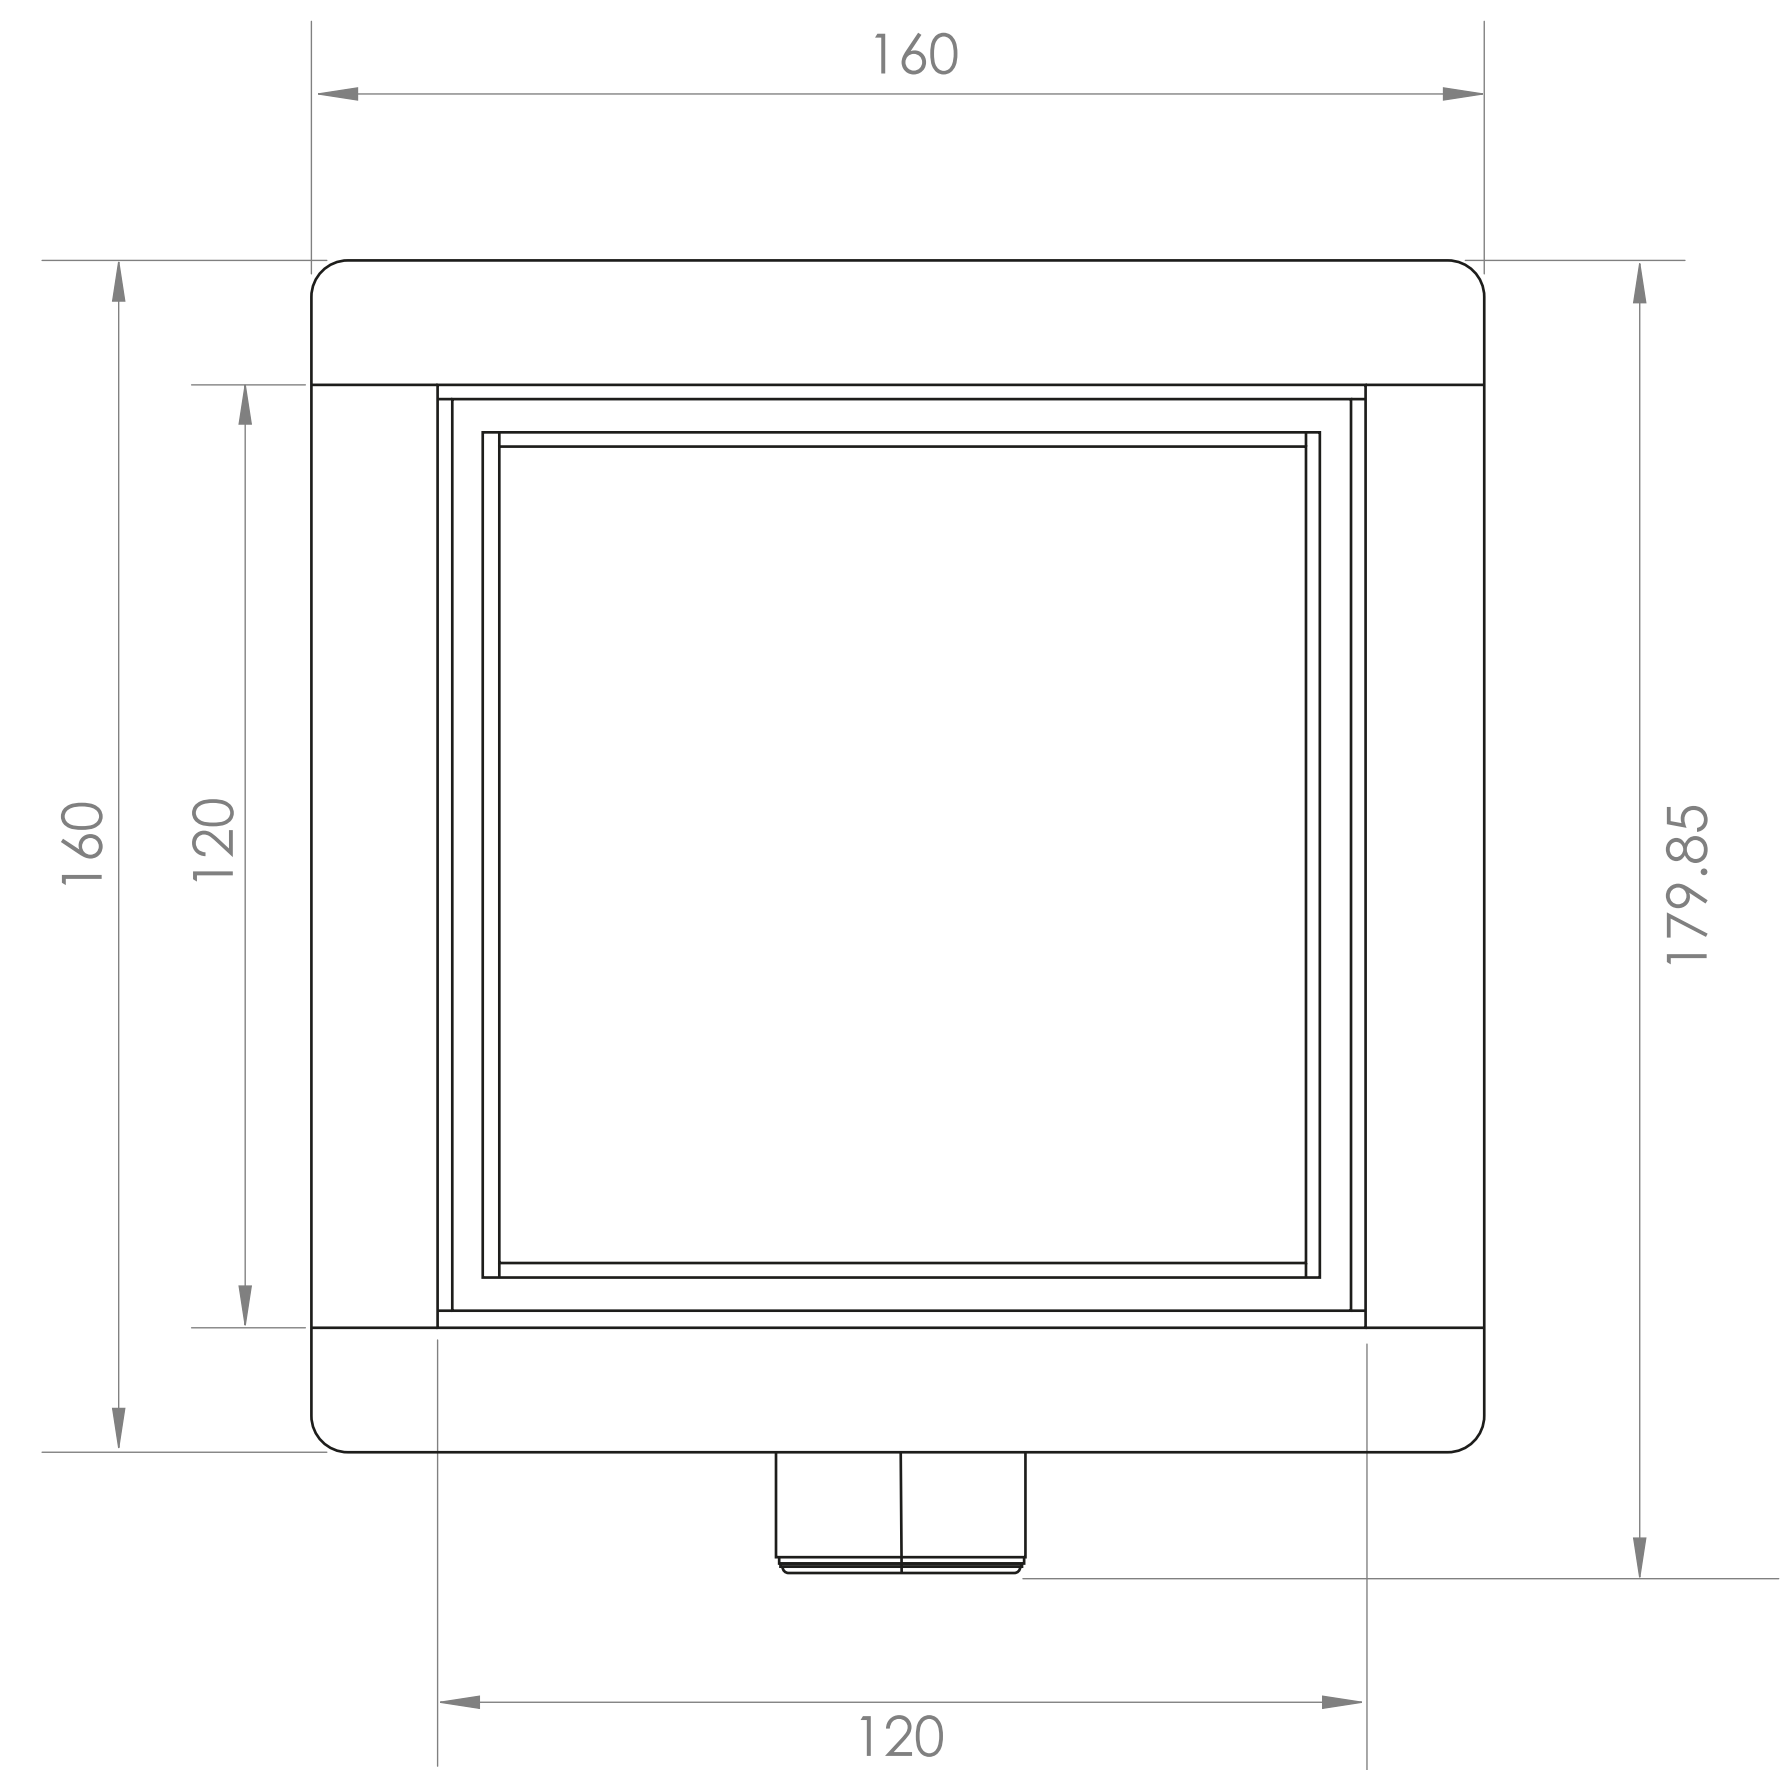

Shower Tray - Top View

Waste Kit - Top View

Section View A-A

Waste Kit - Front View

LUSSO	Product Name	Wet Room Walk In Shower Tray Kit Centre Drain
	Size, mm	900 x 900 x 22

All dimensions provided in mm.