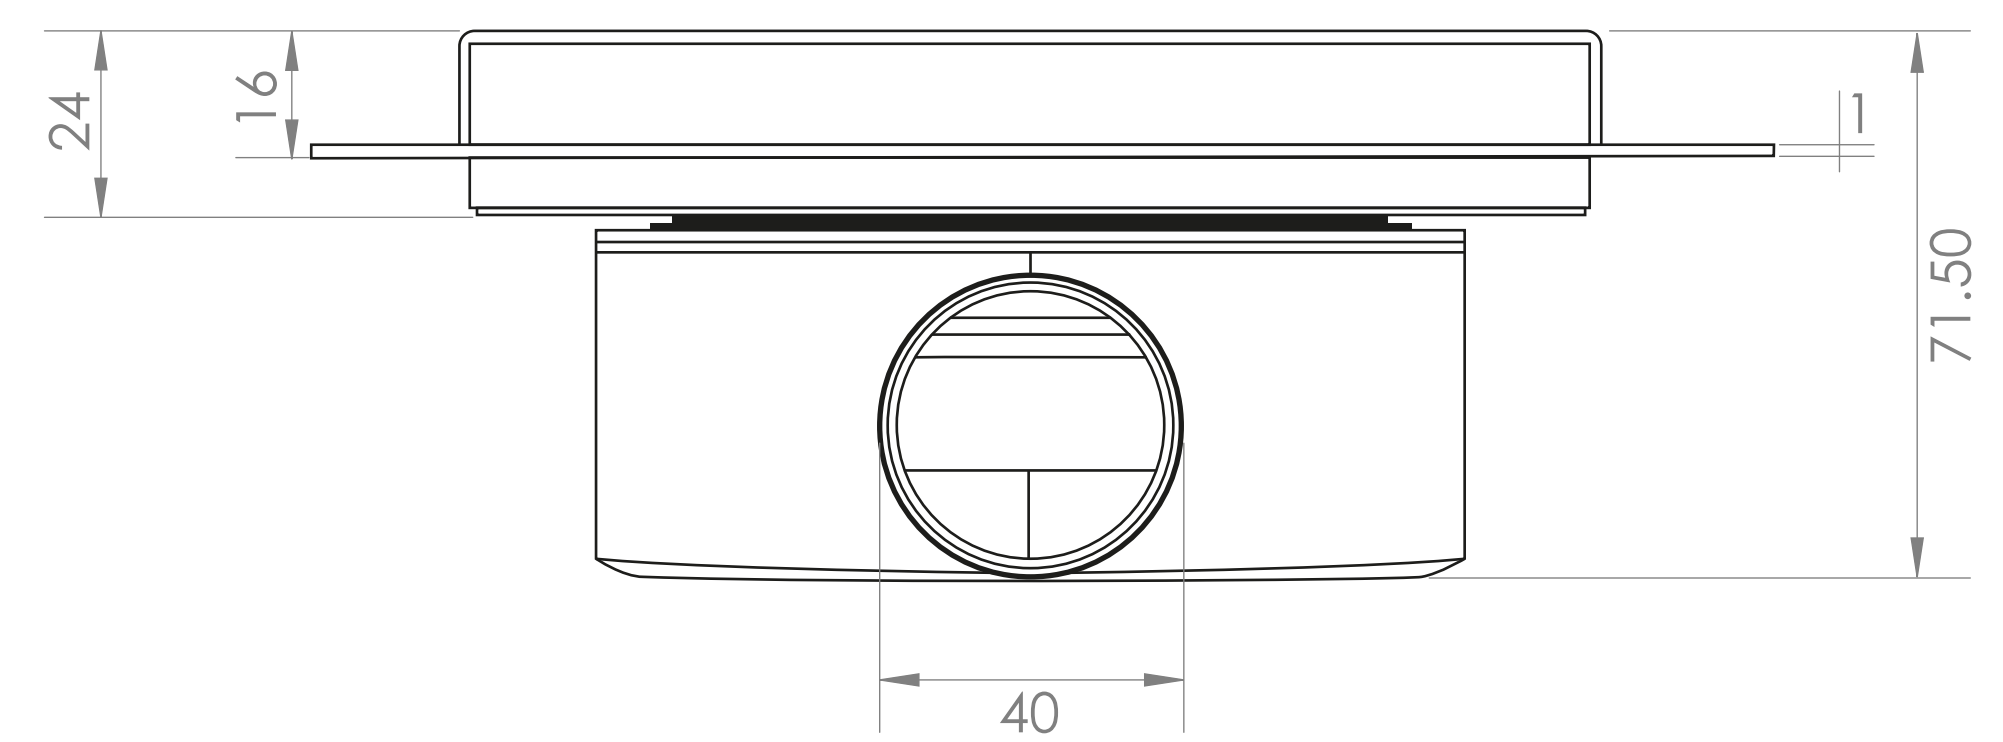

Shower Tray - Top View

Waste Kit - Top View

Section View A-A

Waste Kit - Front View

LUSSO	Product Name	Wet Room Walk In Shower Tray Kit Centre Drain
	Size, mm	900 x 900 x 22

All dimensions provided in mm.