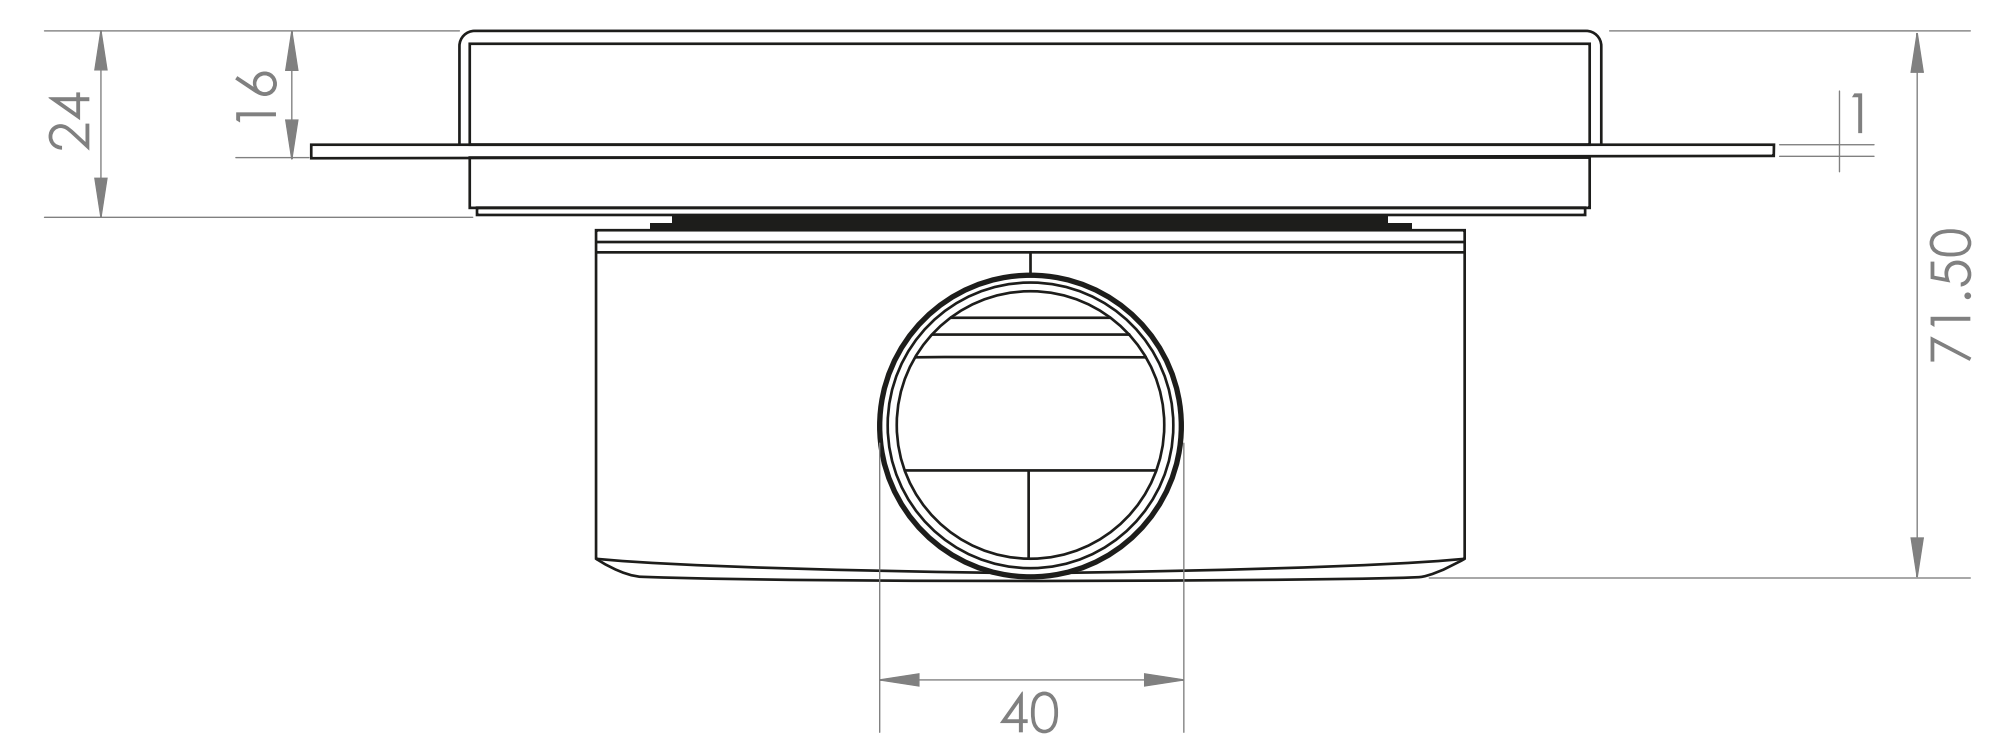

Shower Tray - Top View

Waste Kit - Top View

Section View A-A

Waste Kit - Front View

LUSO

Product Name

Wet Room Walk In Shower
Tray Kit Centre Drain

Size, mm

800 x 800 x 22

All dimensions provided in mm.