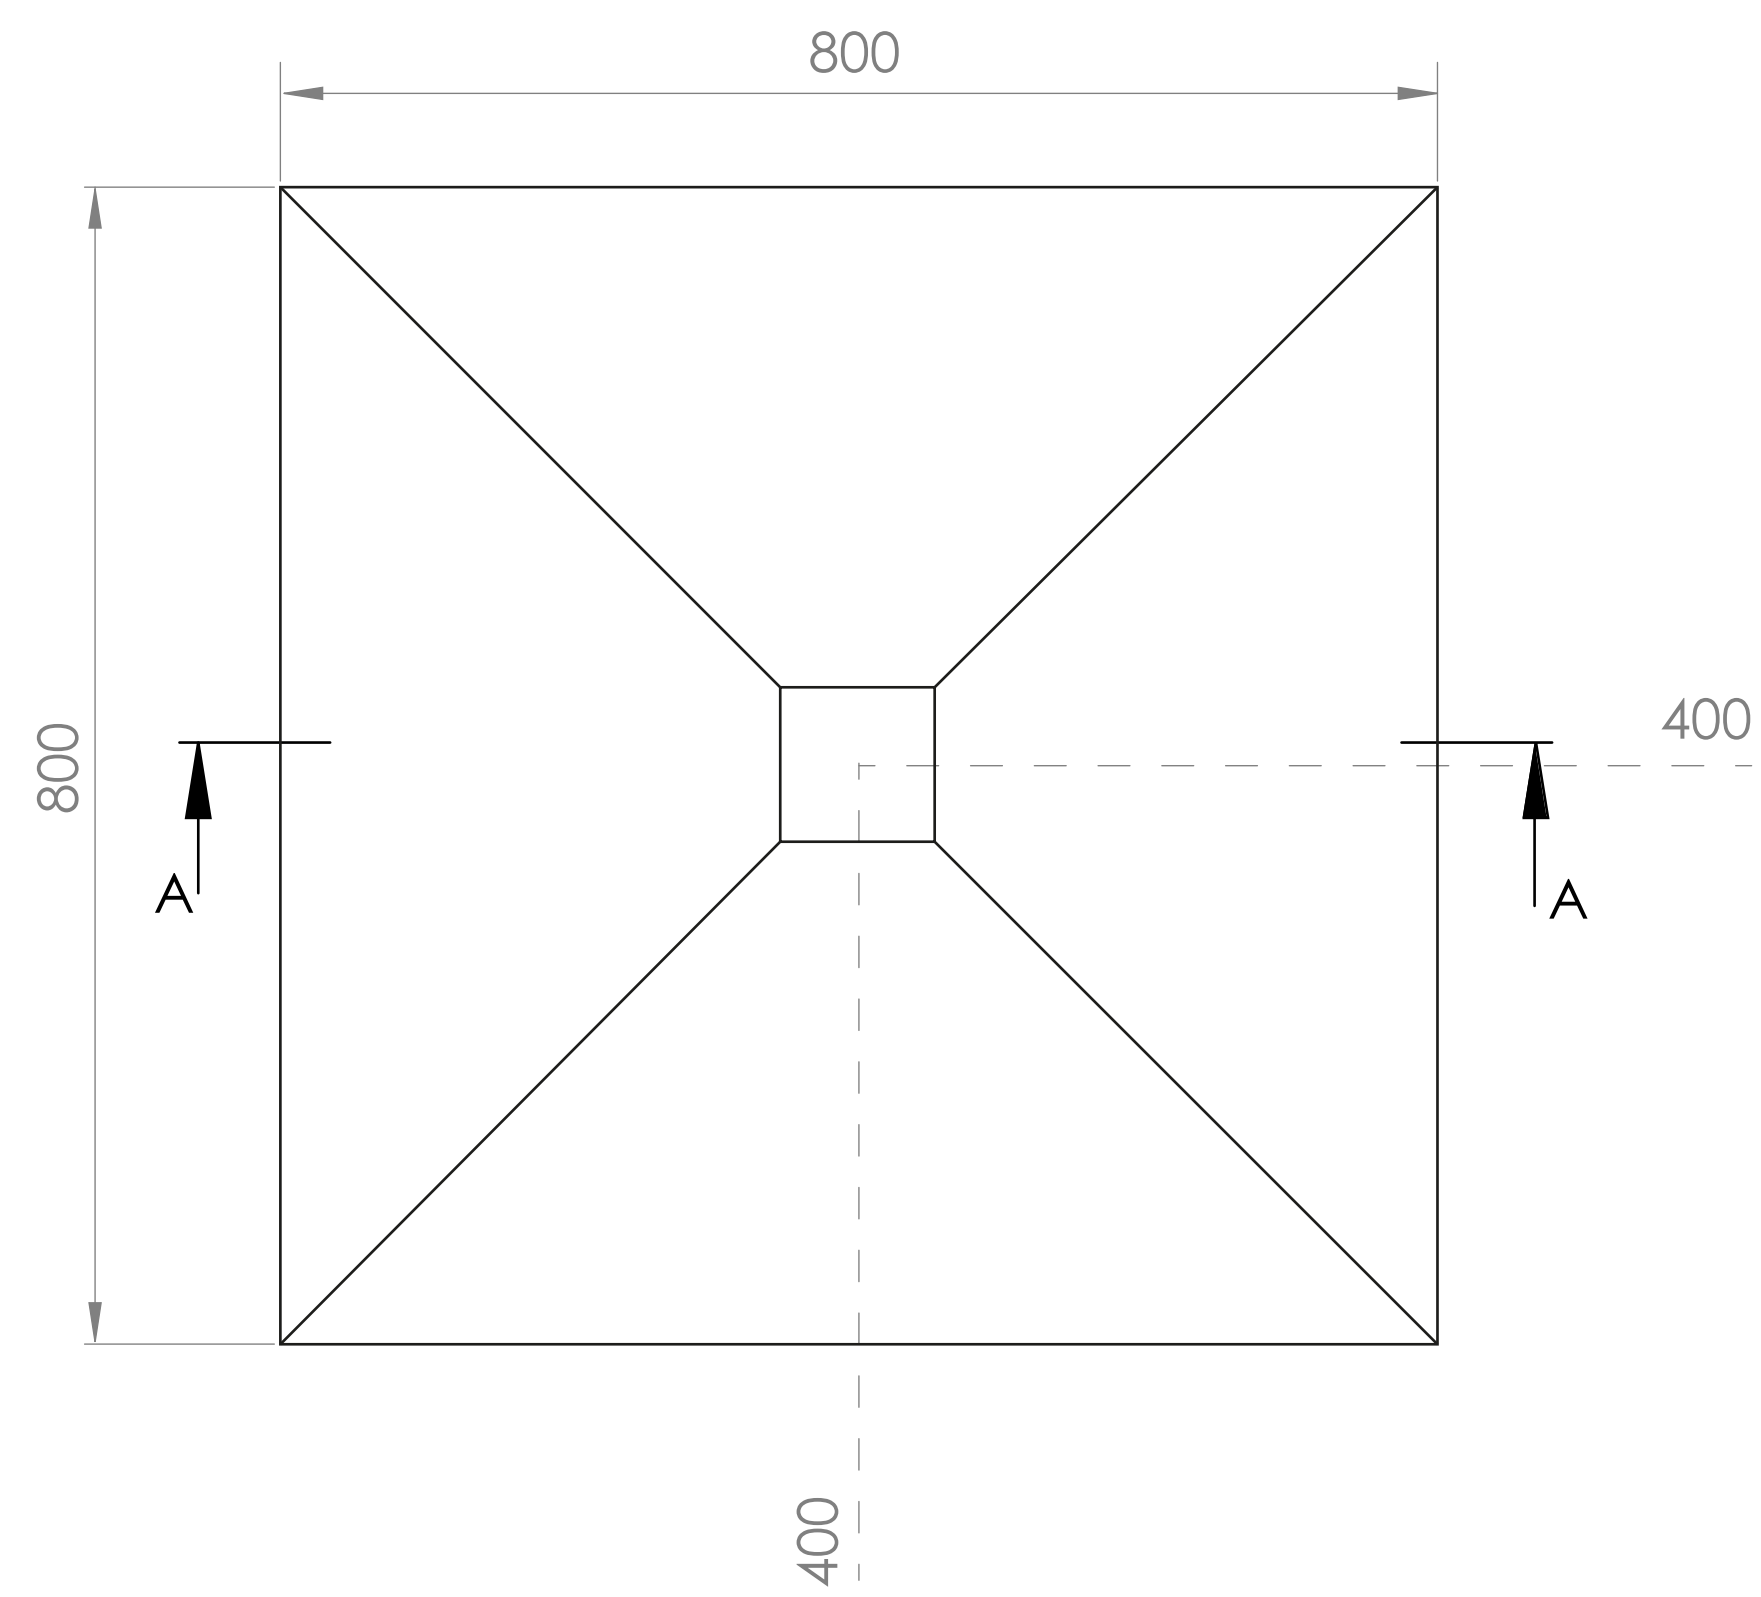

Shower Tray - Top View

Waste Kit - Top View

Section View A-A

Waste Kit - Front View

LUSO

Product Name

Wet Room Walk In Shower
Tray Kit Centre Drain

Size, mm

800 x 800 x 22

All dimensions provided in mm.