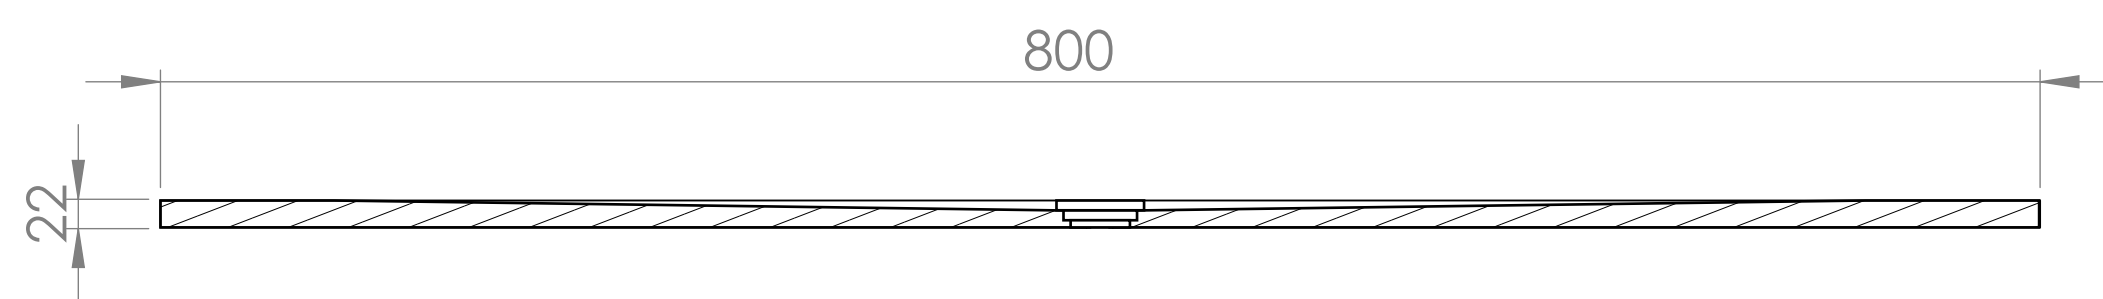

Shower Tray - Top View

Waste Kit - Top View

Section View A-A

Waste Kit - Front View

LUSO

Product Name

Wet Room Walk In Shower
Tray Kit Centre Drain

Size, mm

800 x 800 x 22

All dimensions provided in mm.