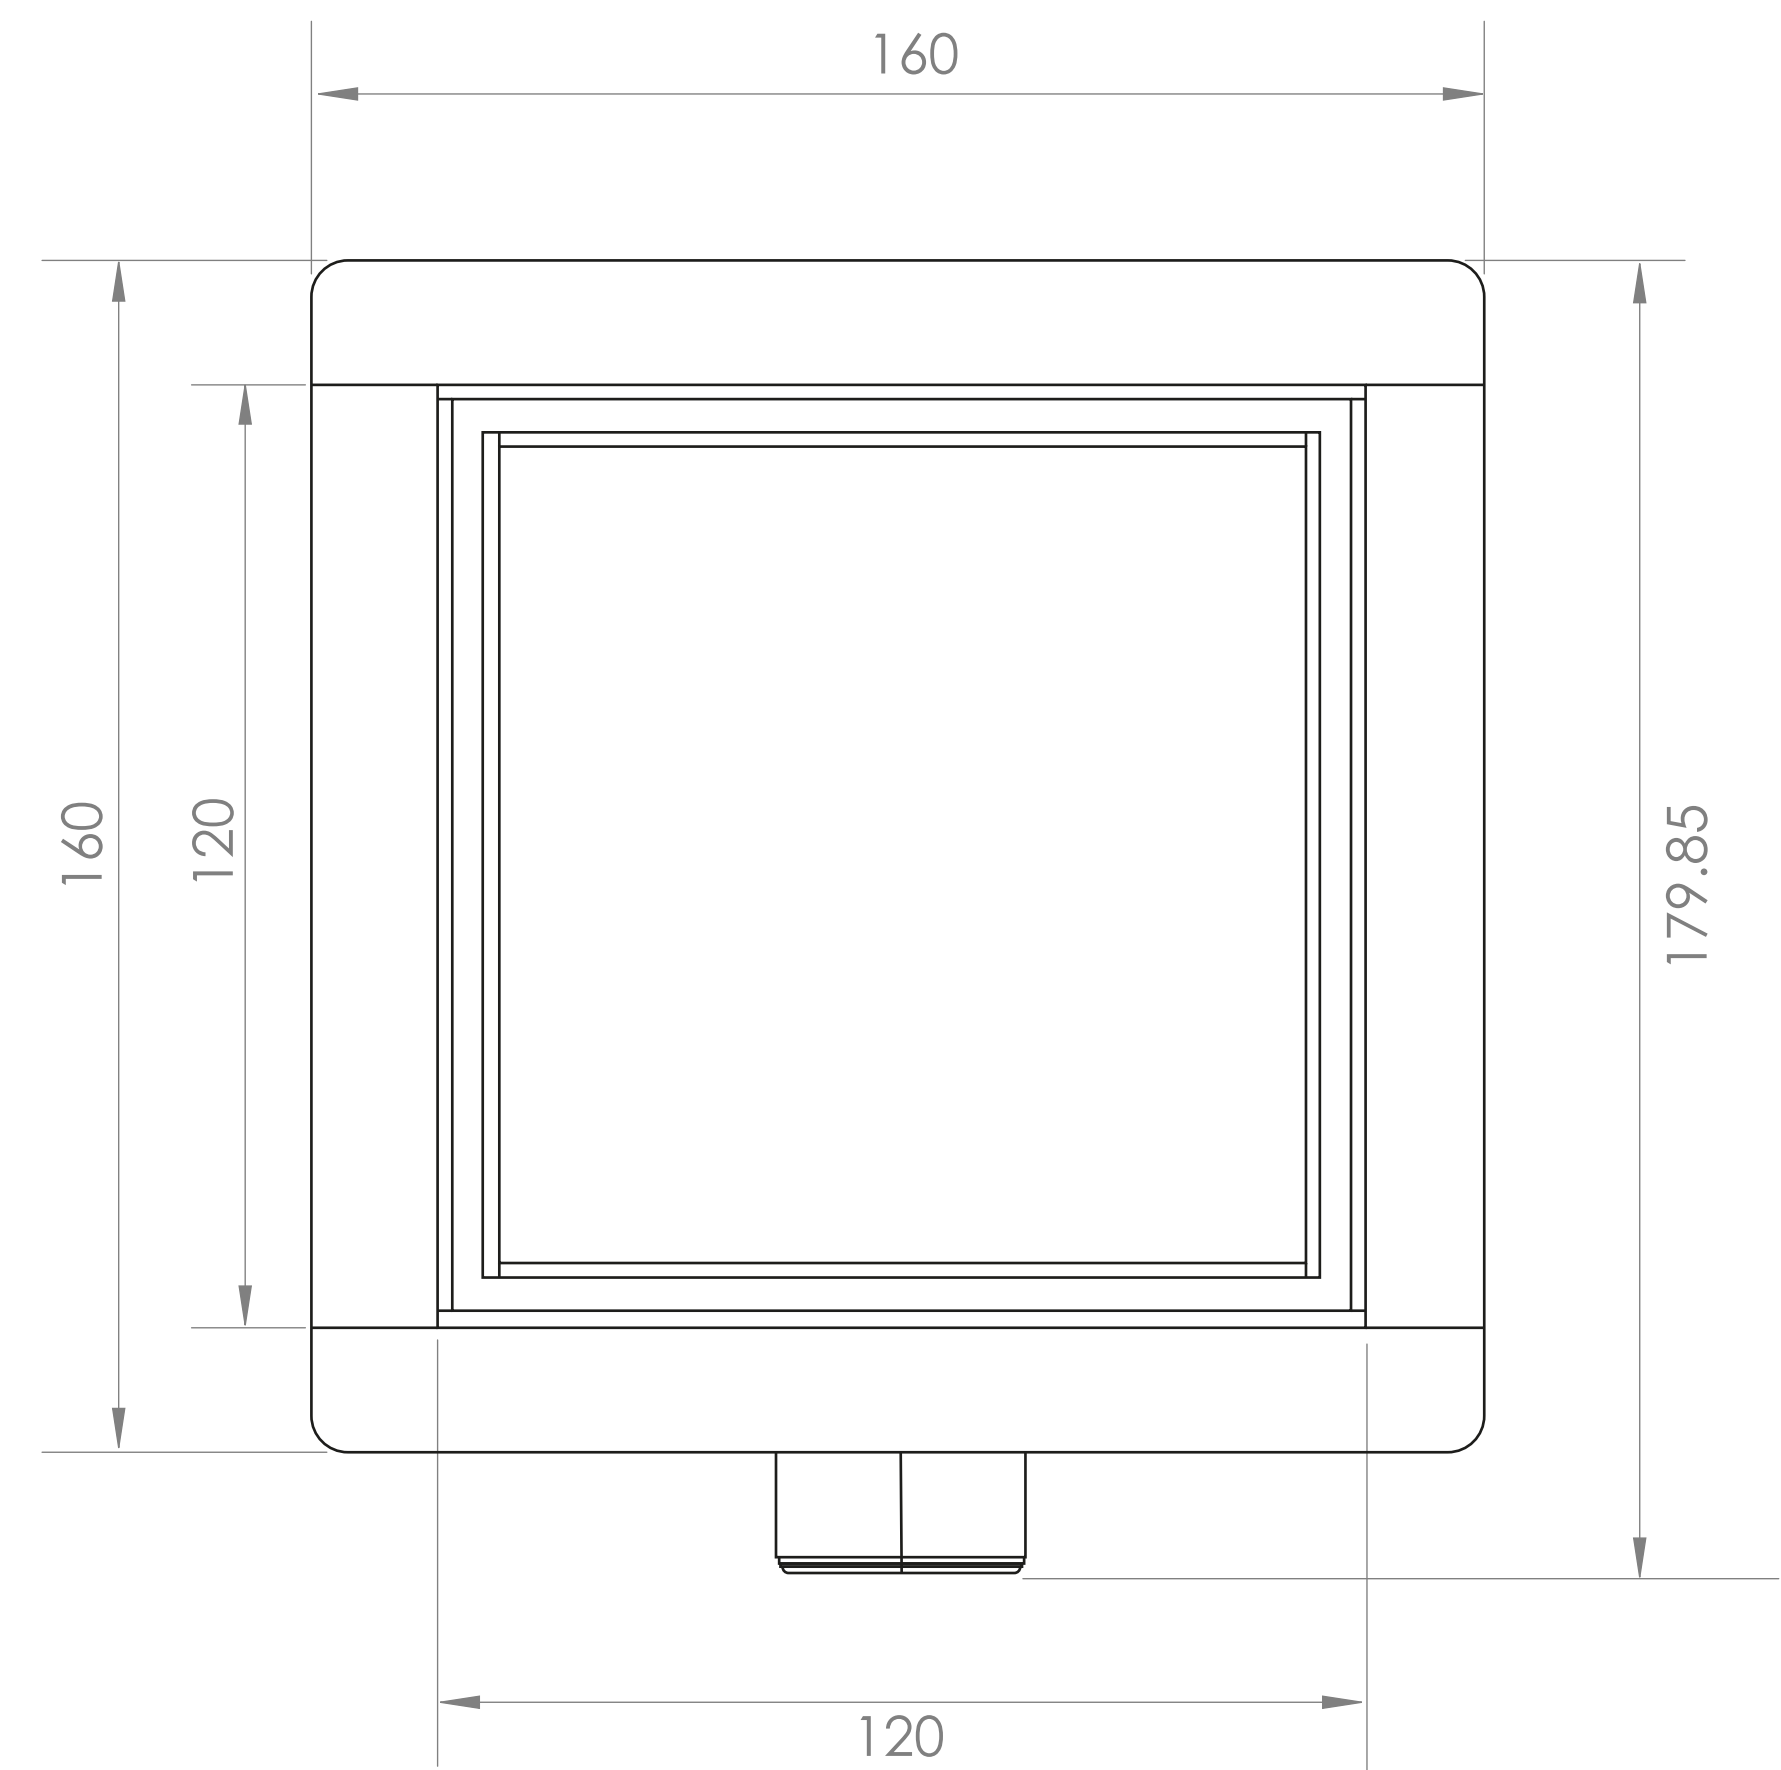

Shower Tray - Top View

Waste Kit - Top View

Section View A-A

Waste Kit - Front View

LUSO

Product Name

Wet Room Walk In Shower
Tray Kit Centre Drain

Size, mm

800 x 800 x 22

All dimensions provided in mm.