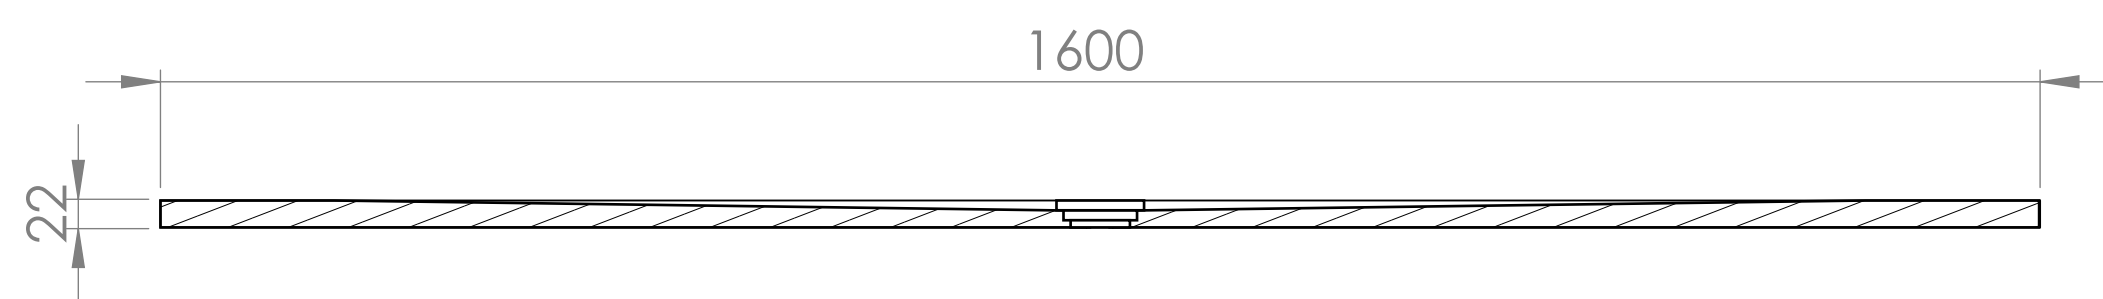

Shower Tray - Top View

Waste Kit - Top View

Section View A-A

Waste Kit - Front View

**LUSO**

Product Name

Wet Room Walk In Shower  
Tray Kit Offset Drain

Size, mm

1600 x 900 x 22

*All dimensions provided in mm.*