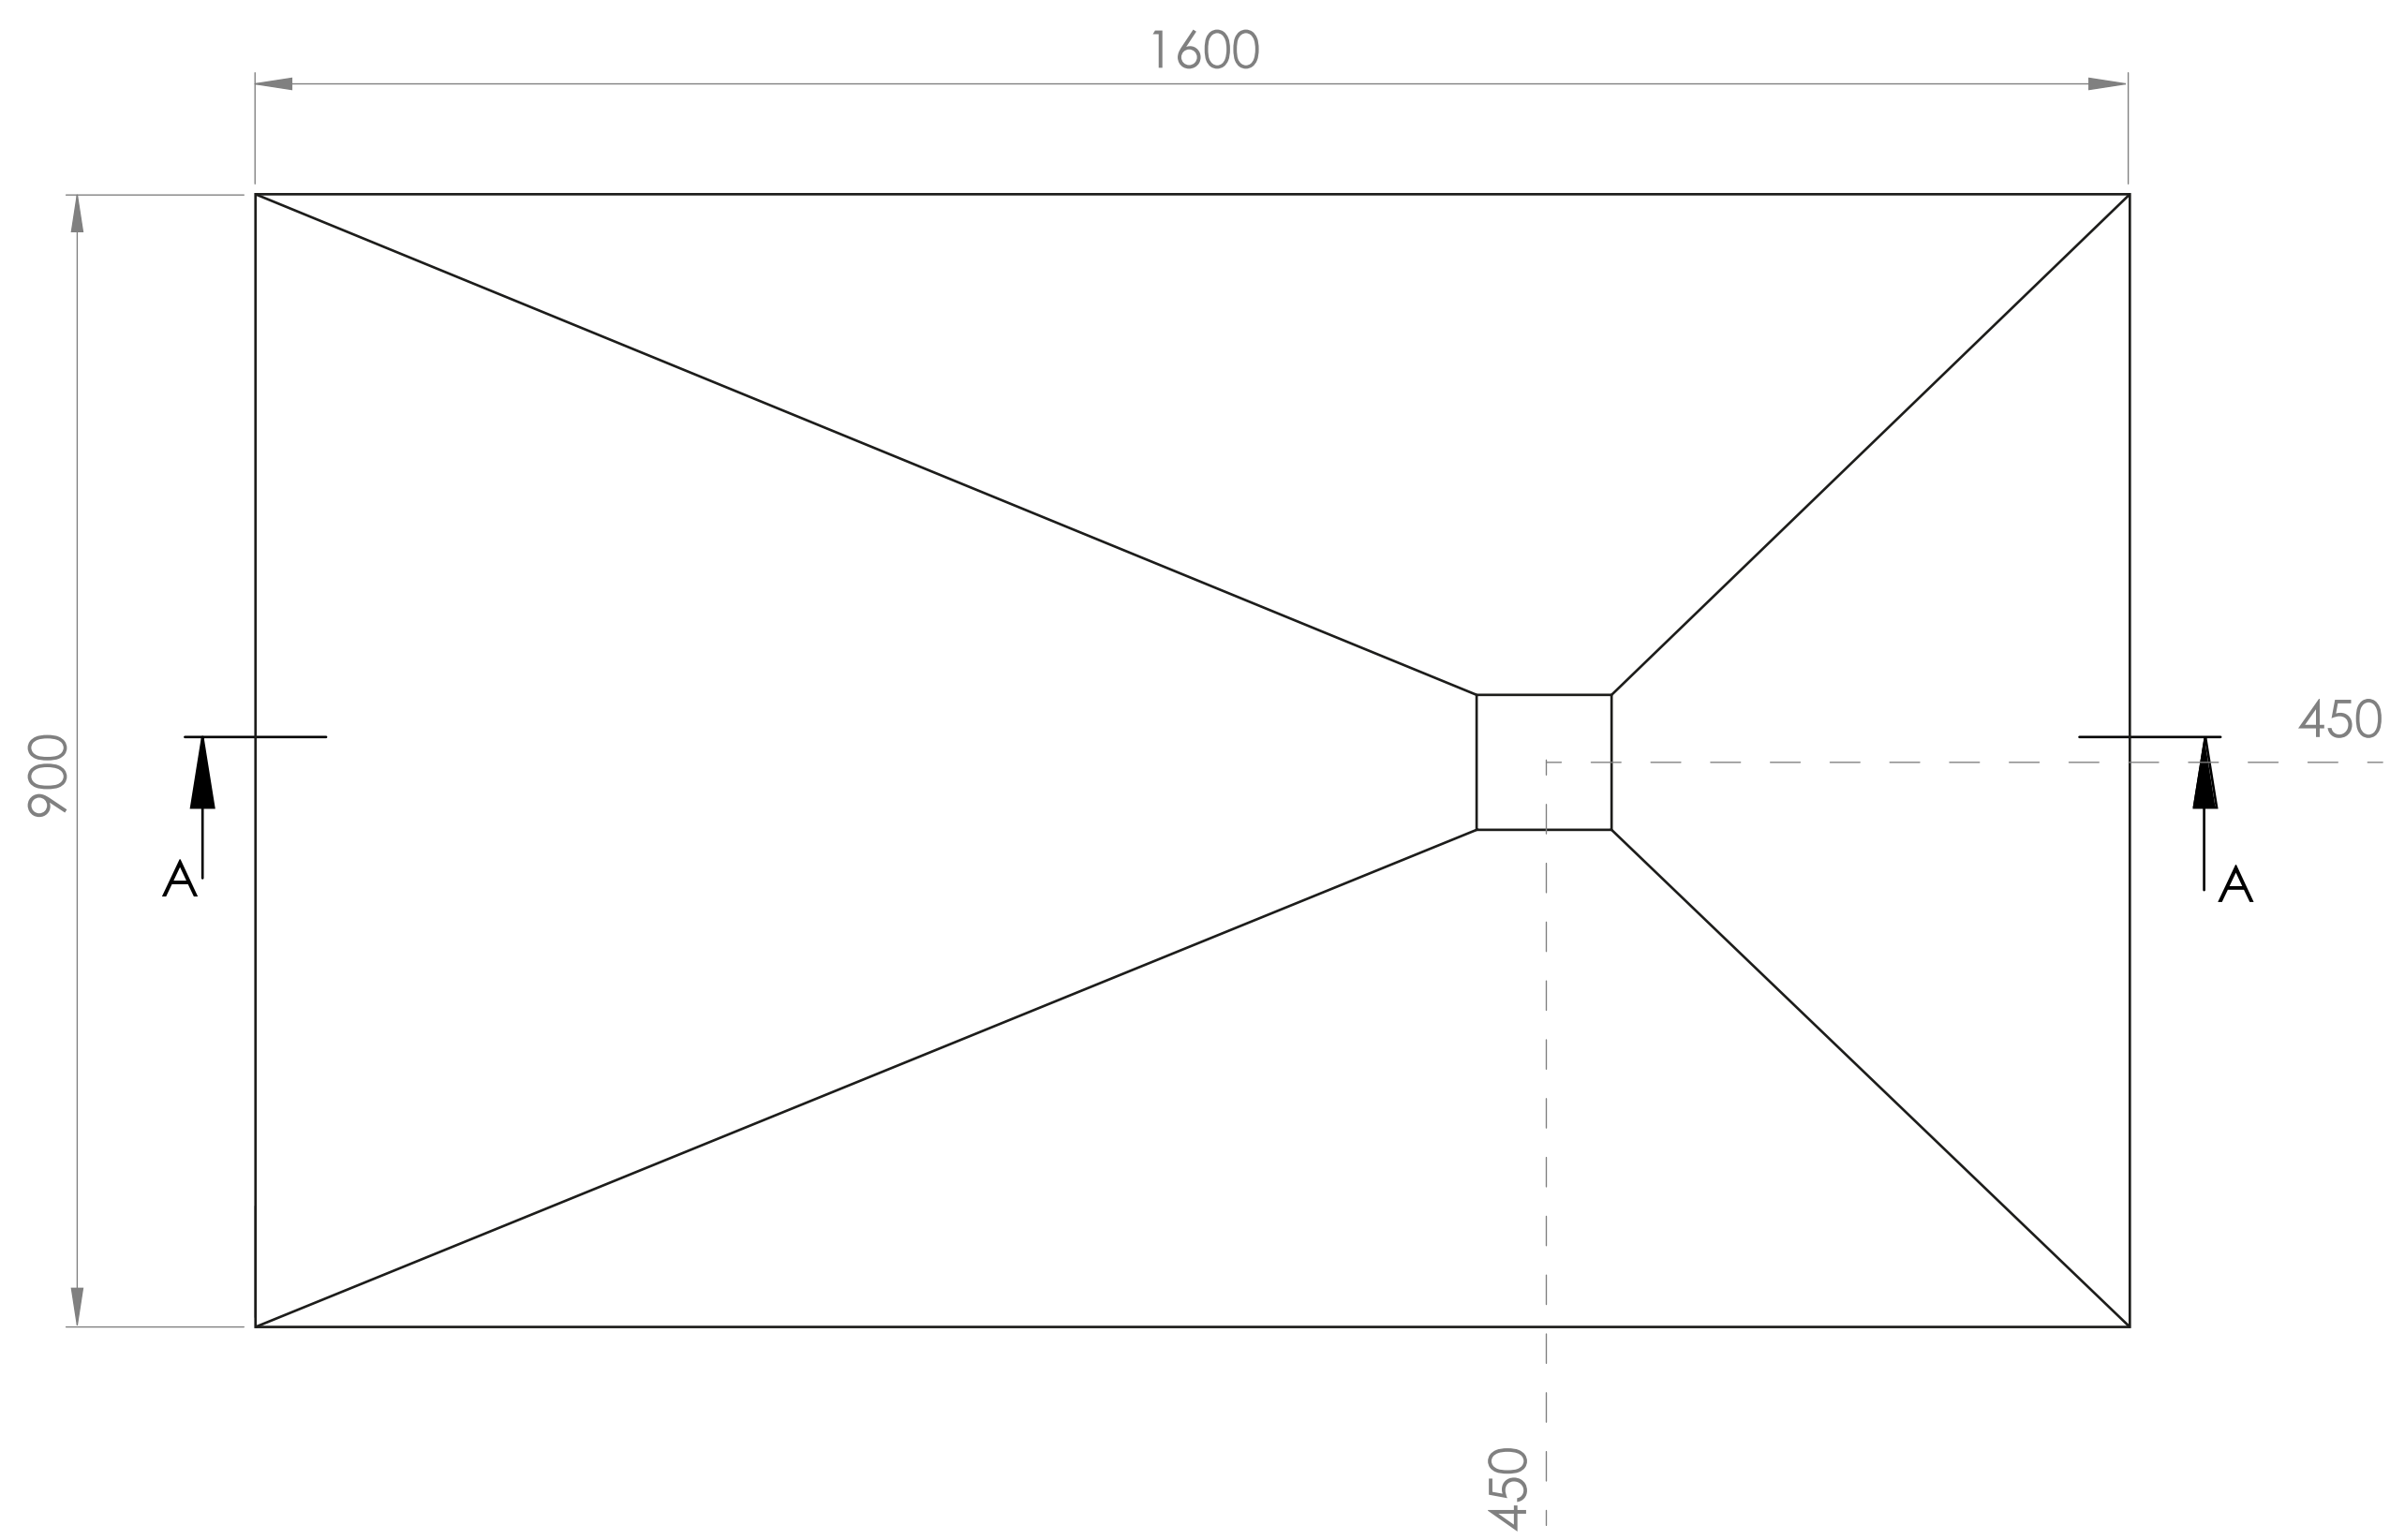

Shower Tray - Top View

Waste Kit - Top View

Section View A-A

Waste Kit - Front View

**LUSO**

Product Name

Wet Room Walk In Shower  
Tray Kit Offset Drain

Size, mm

1600 x 900 x 22

*All dimensions provided in mm.*