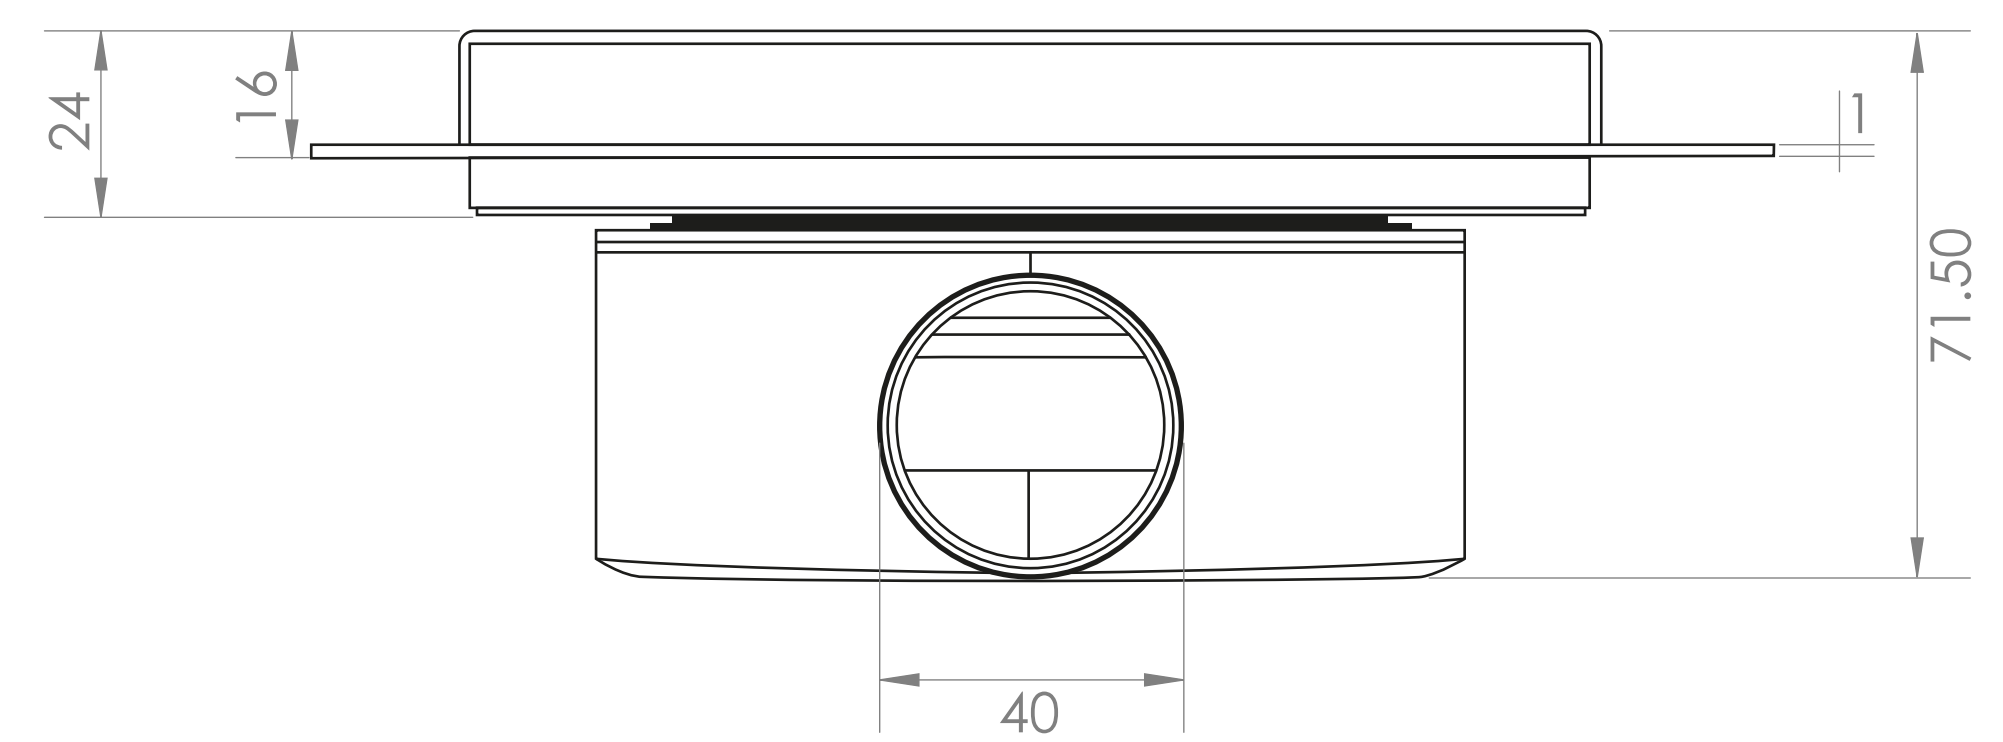

Shower Tray - Top View

Waste Kit - Top View

Section View A-A

Waste Kit - Front View

**LUSO**

Product Name

Wet Room Walk In Shower  
Tray Kit Offset Drain

Size, mm

1600 x 900 x 22

*All dimensions provided in mm.*