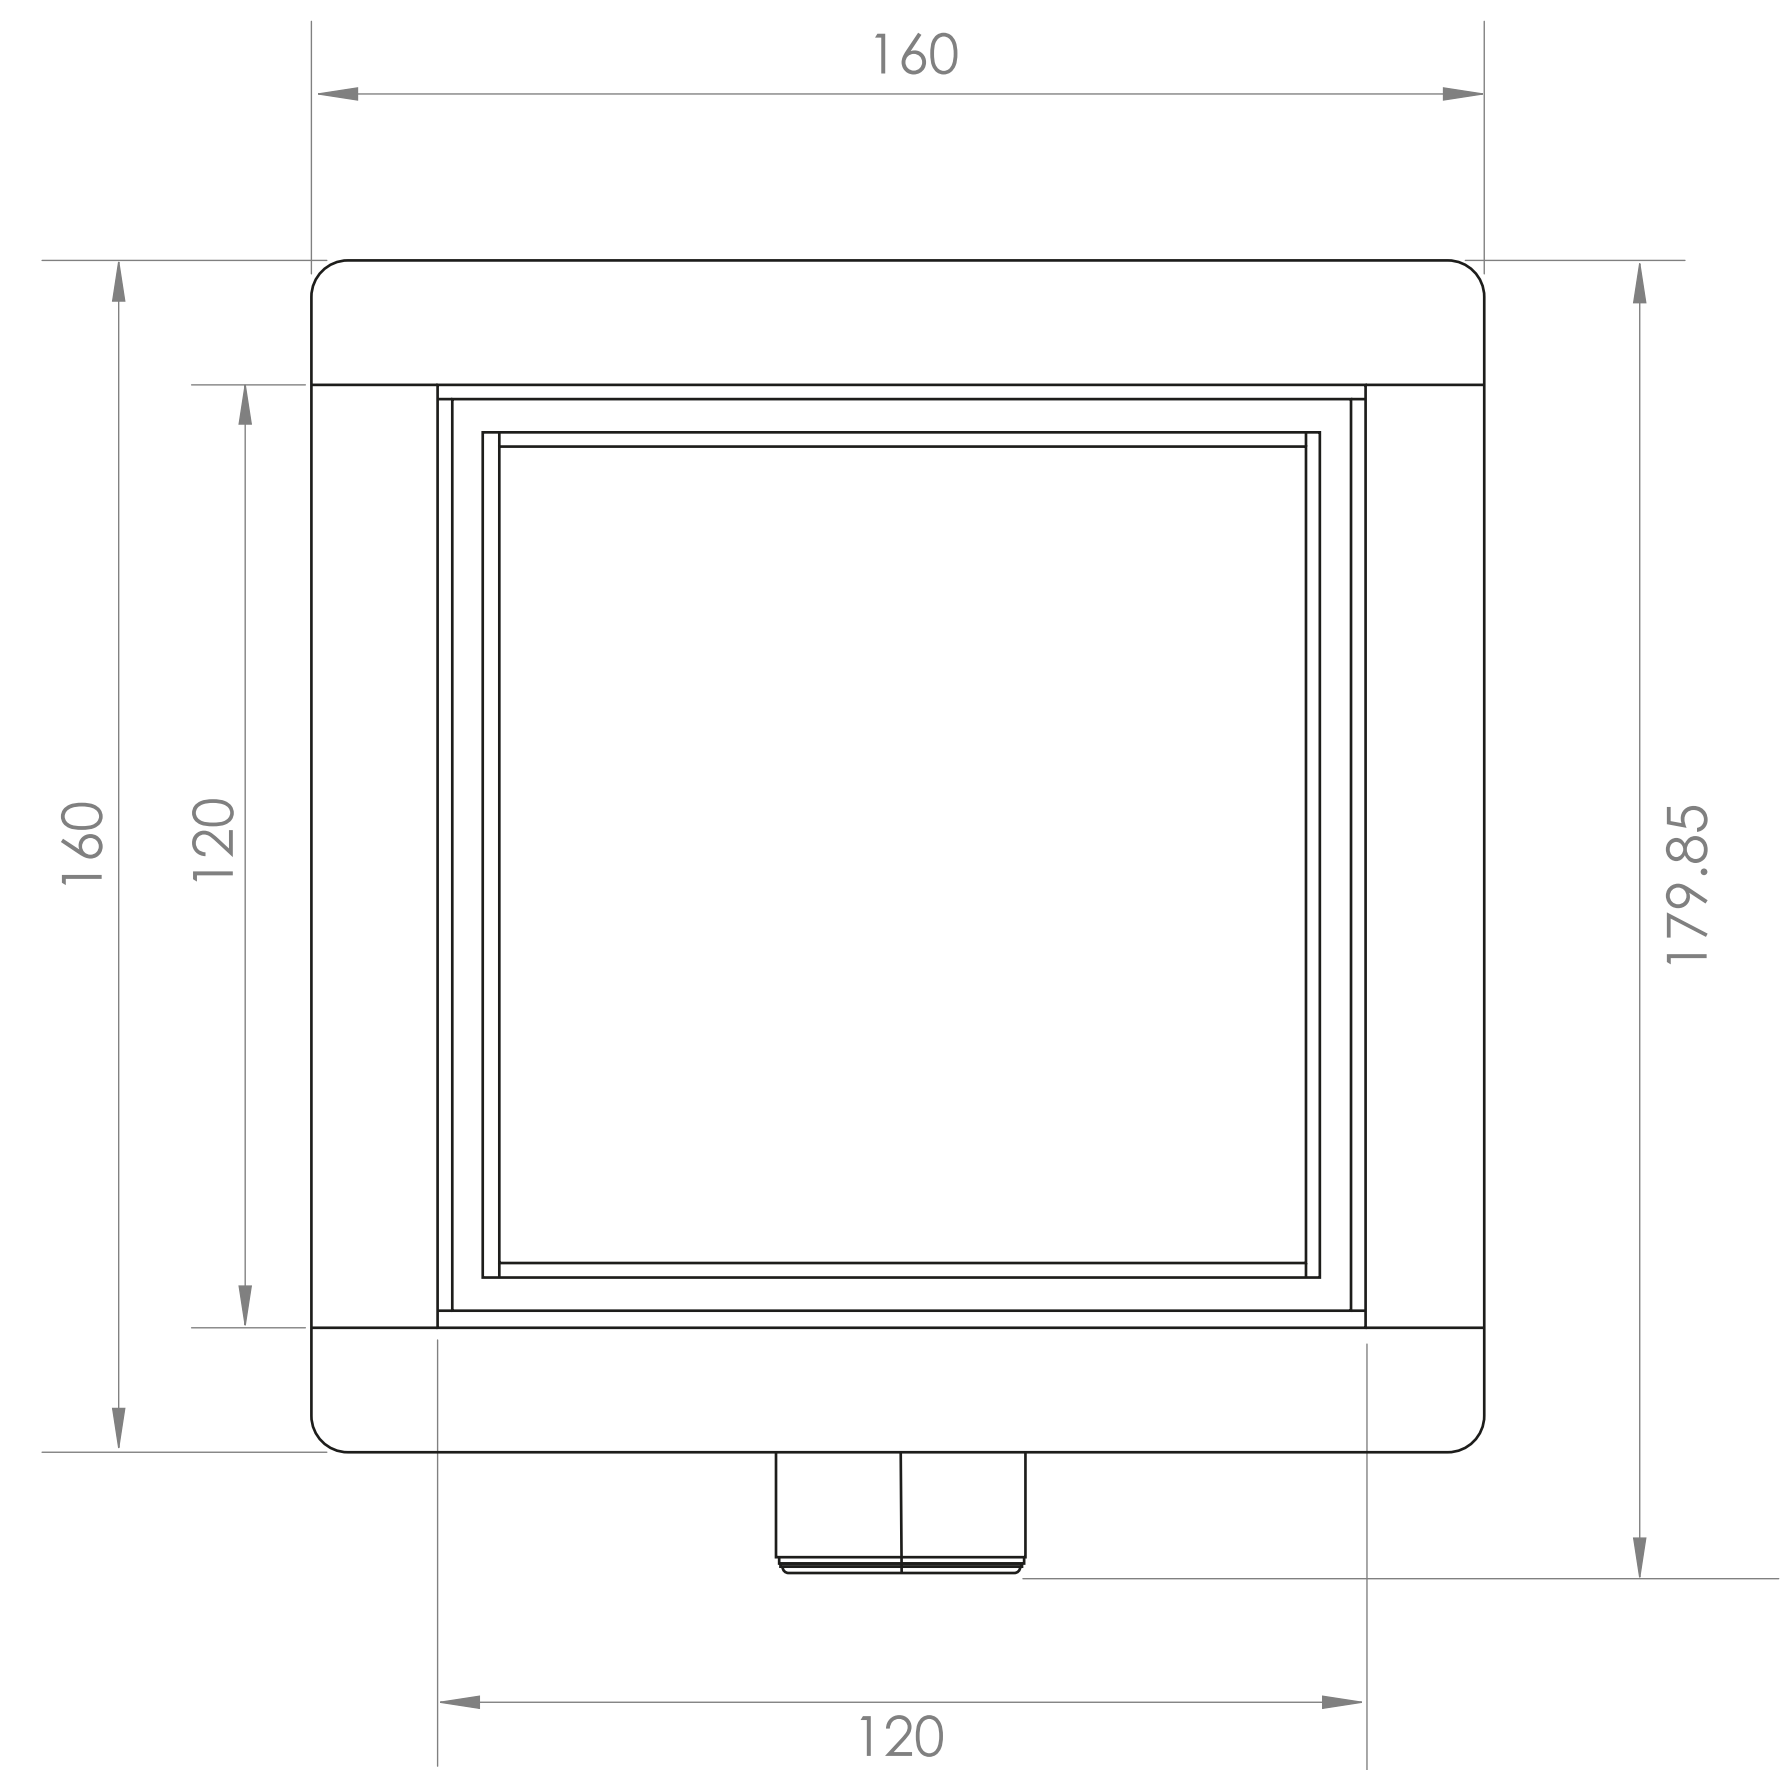

Shower Tray - Top View

Waste Kit - Top View

Section View A-A

Waste Kit - Front View

**LUSO**

Product Name

Wet Room Walk In Shower  
Tray Kit Offset Drain

Size, mm

1600 x 900 x 22

*All dimensions provided in mm.*