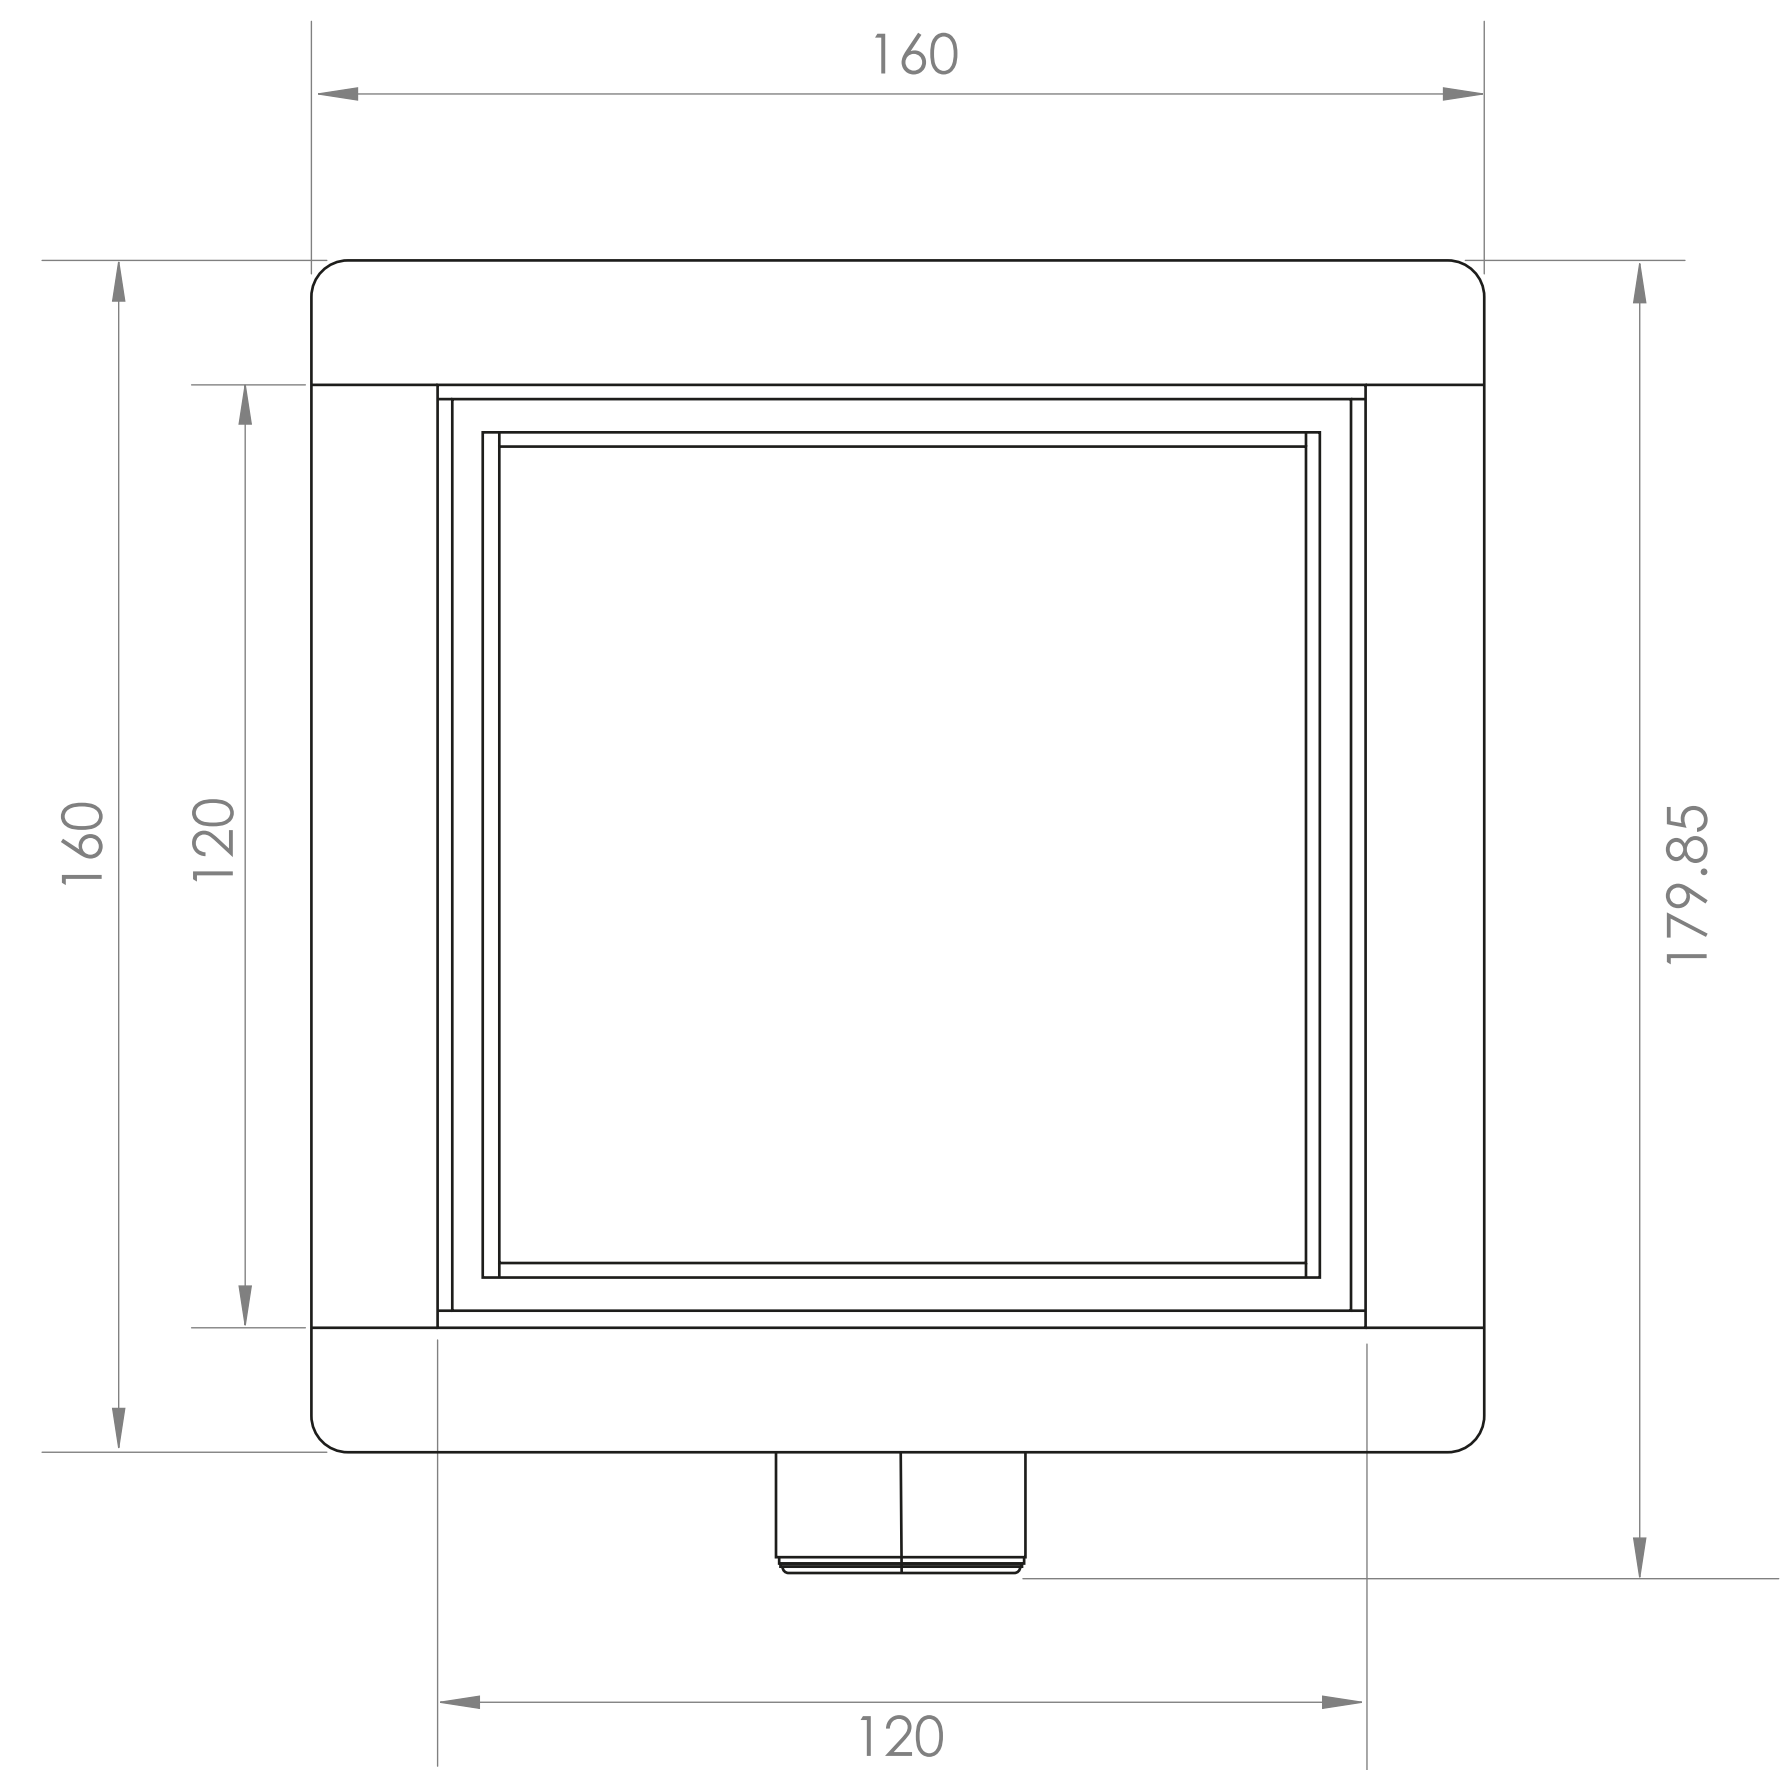

Shower Tray - Top View

Waste Kit - Top View

Section View A-A

Waste Kit - Front View

**LUSO**

Product Name

Wet Room Walk In Shower  
Tray Kit Offset Drain

Size, mm

1500 x 800 x 22

*All dimensions provided in mm.*