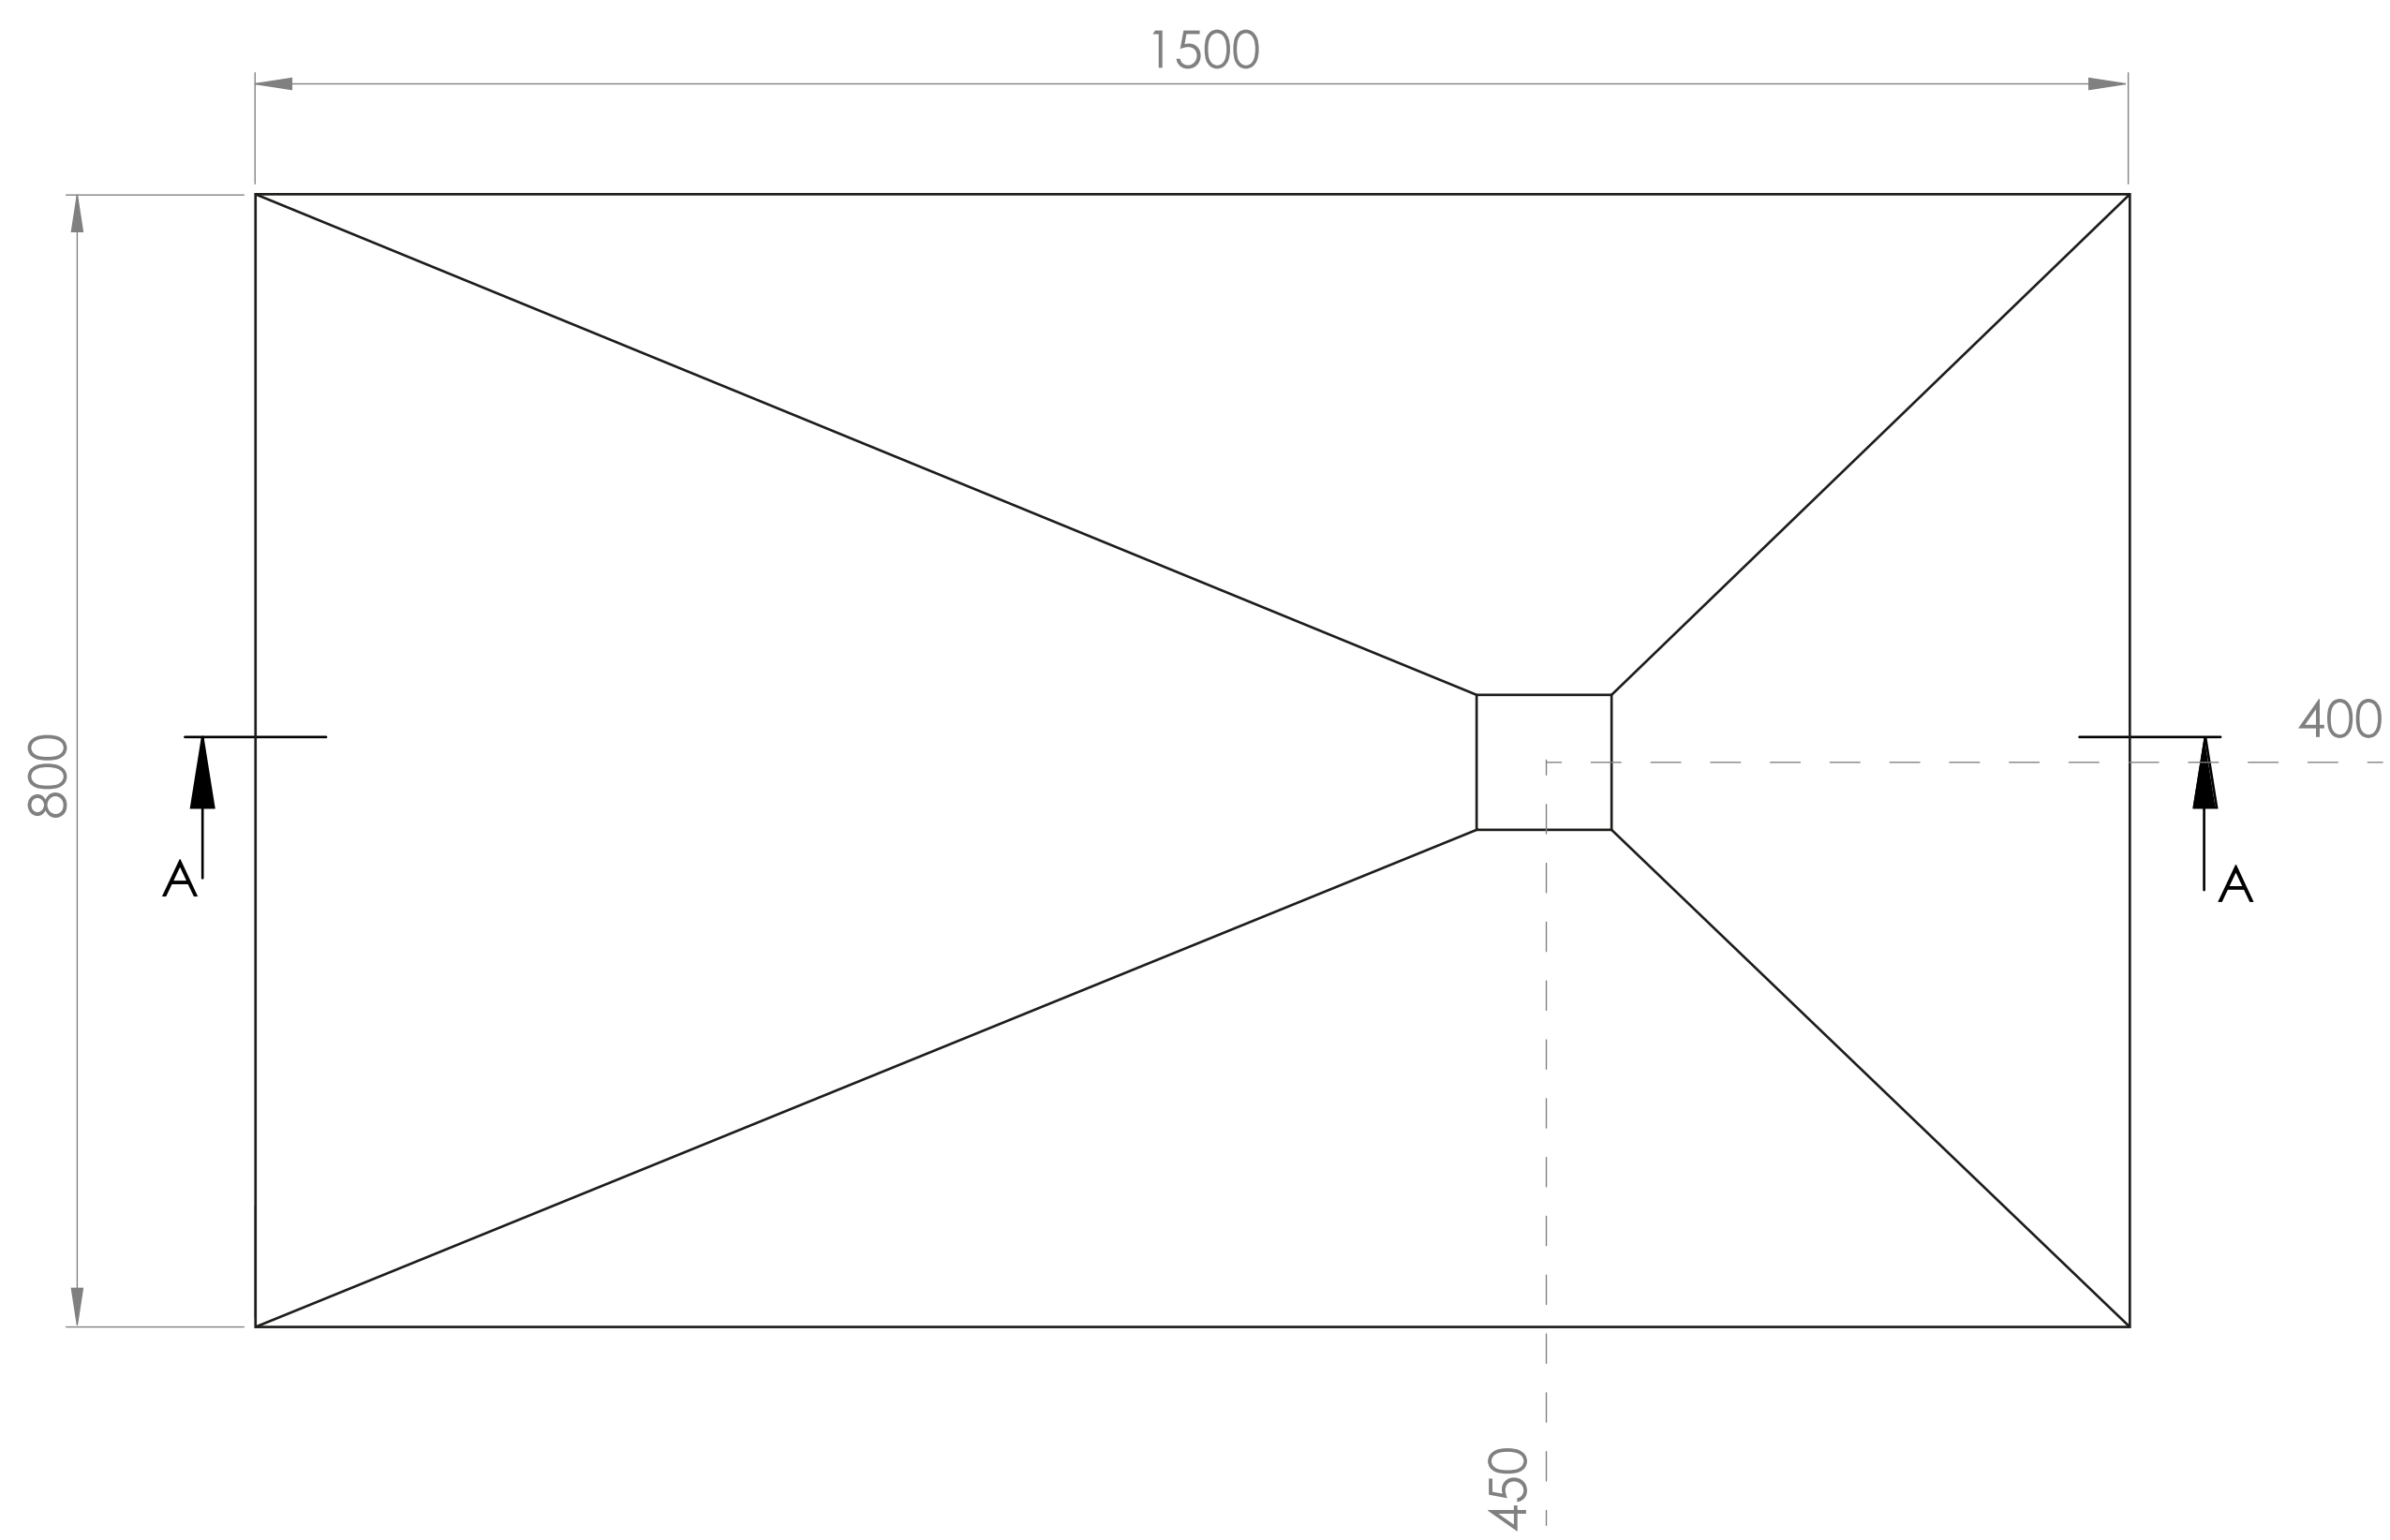

Shower Tray - Top View

Waste Kit - Top View

Section View A-A

Waste Kit - Front View

**LUSO**

Product Name

Wet Room Walk In Shower  
Tray Kit Offset Drain

Size, mm

1500 x 800 x 22

*All dimensions provided in mm.*