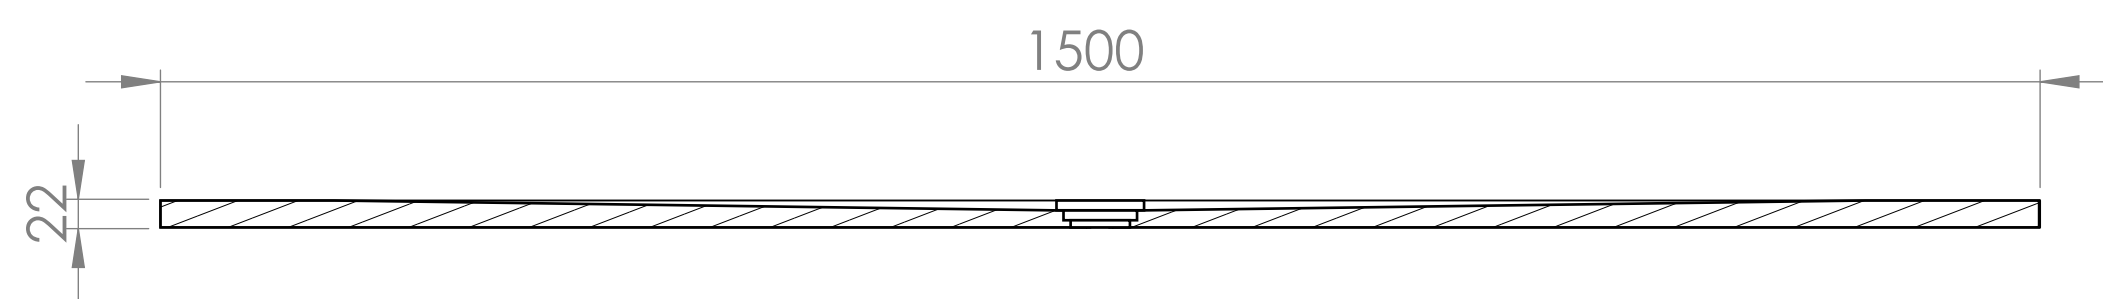

Shower Tray - Top View

Waste Kit - Top View

Section View A-A

Waste Kit - Front View

**LUSO**

Product Name

Wet Room Walk In Shower  
Tray Kit Offset Drain

Size, mm

1500 x 800 x 22

*All dimensions provided in mm.*