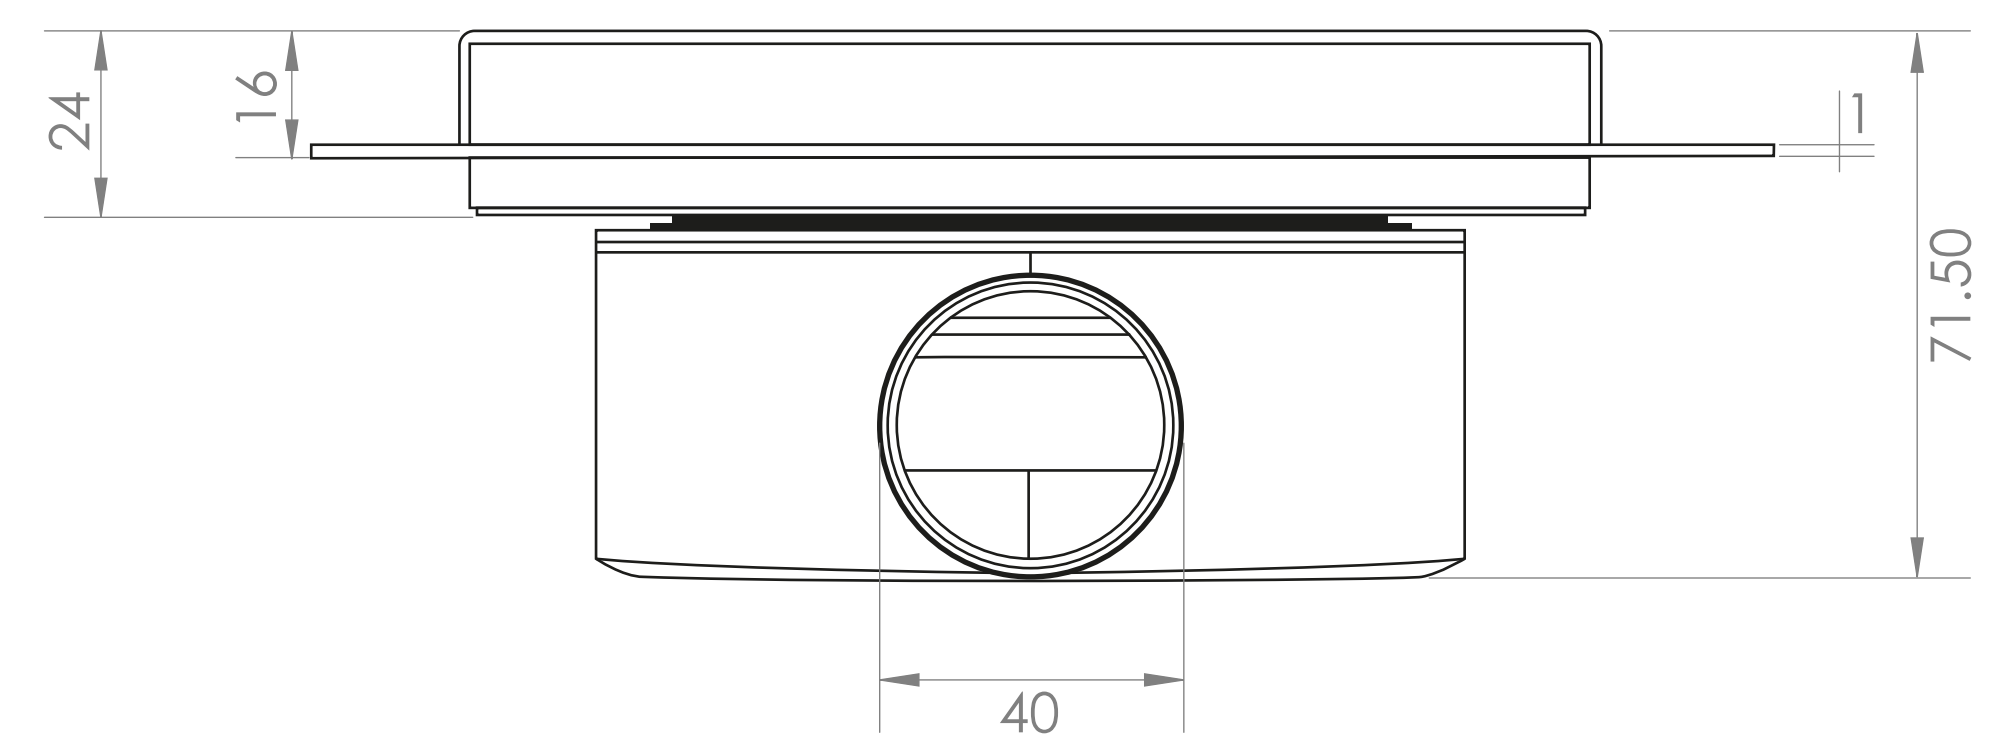

Shower Tray - Top View

Waste Kit - Top View

Section View A-A

Waste Kit - Front View

**LUSO**

Product Name

Wet Room Walk In Shower  
Tray Kit Offset Drain

Size, mm

1500 x 800 x 22

*All dimensions provided in mm.*