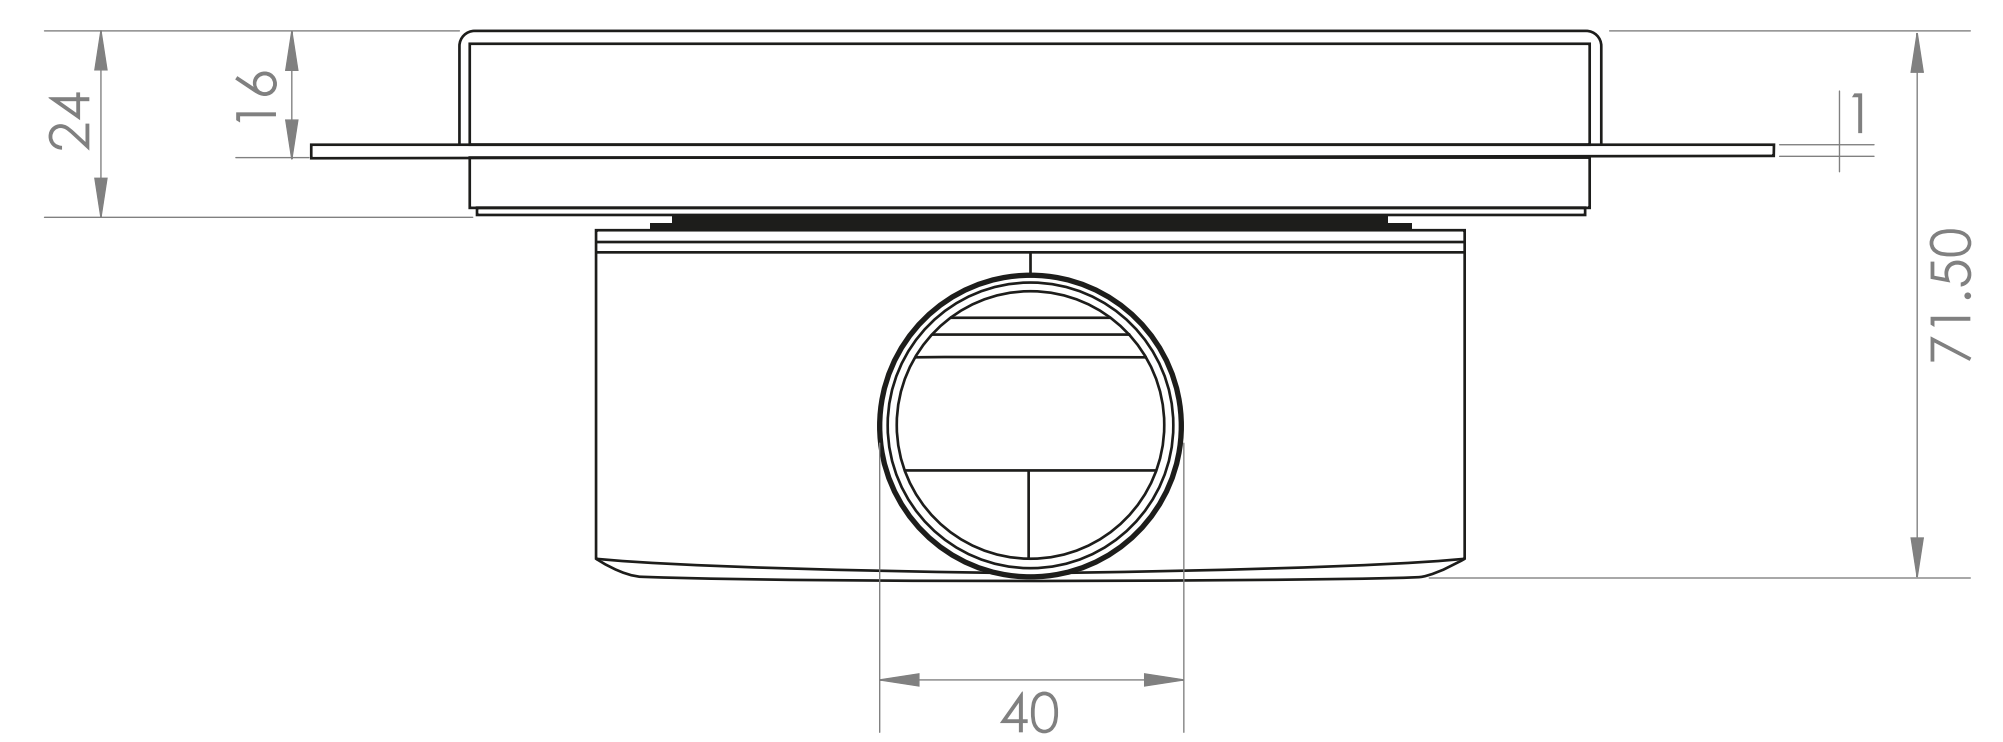

Shower Tray - Top View

Waste Kit - Top View

Section View A-A

Waste Kit - Front View

**LUSO**

Product Name

Wet Room Walk In Shower  
Tray Kit Offset Drain

Size, mm

1200 x 1000 x 22

*All dimensions provided in mm.*