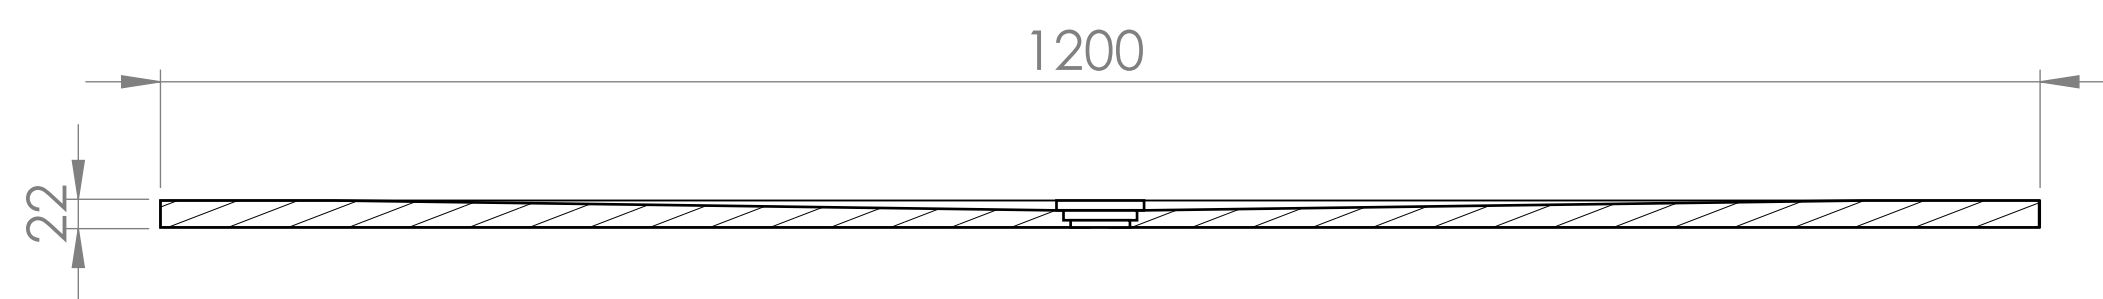

Shower Tray - Top View

Waste Kit - Top View

Section View A-A

Waste Kit - Front View

**LUSO**

Product Name

Wet Room Walk In Shower  
Tray Kit Offset Drain

Size, mm

1200 x 1000 x 22

*All dimensions provided in mm.*