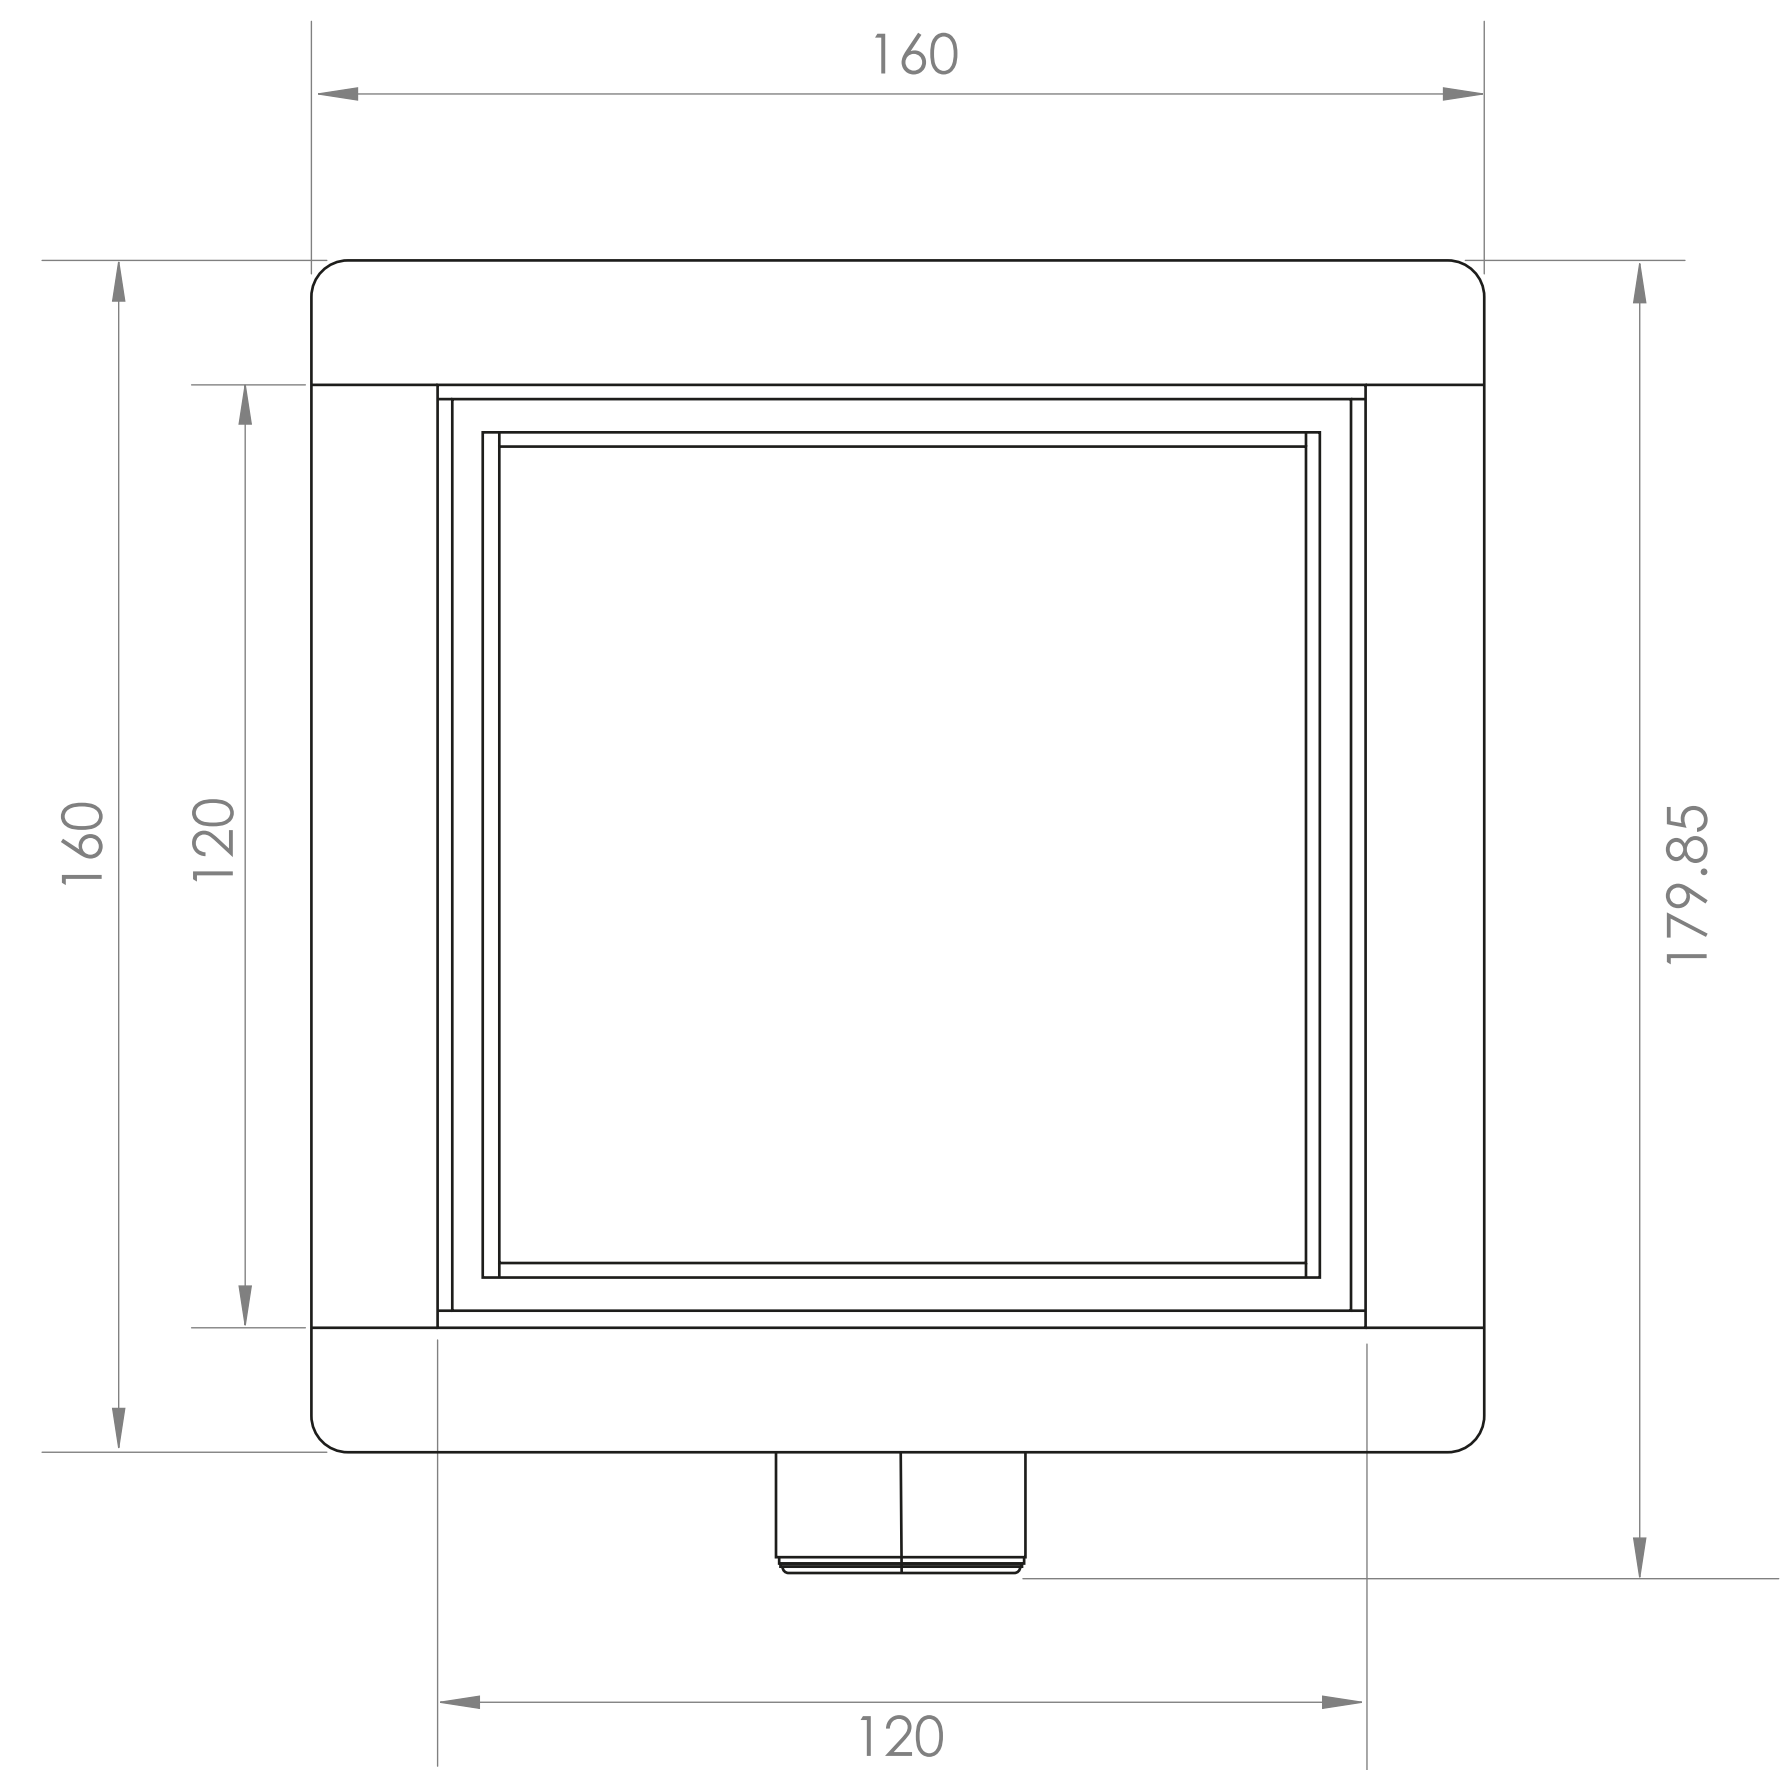

Shower Tray - Top View

Waste Kit - Top View

Section View A-A

Waste Kit - Front View

**LUSO**

Product Name

Wet Room Walk In Shower  
Tray Kit Offset Drain

Size, mm

1200 x 1000 x 22

*All dimensions provided in mm.*