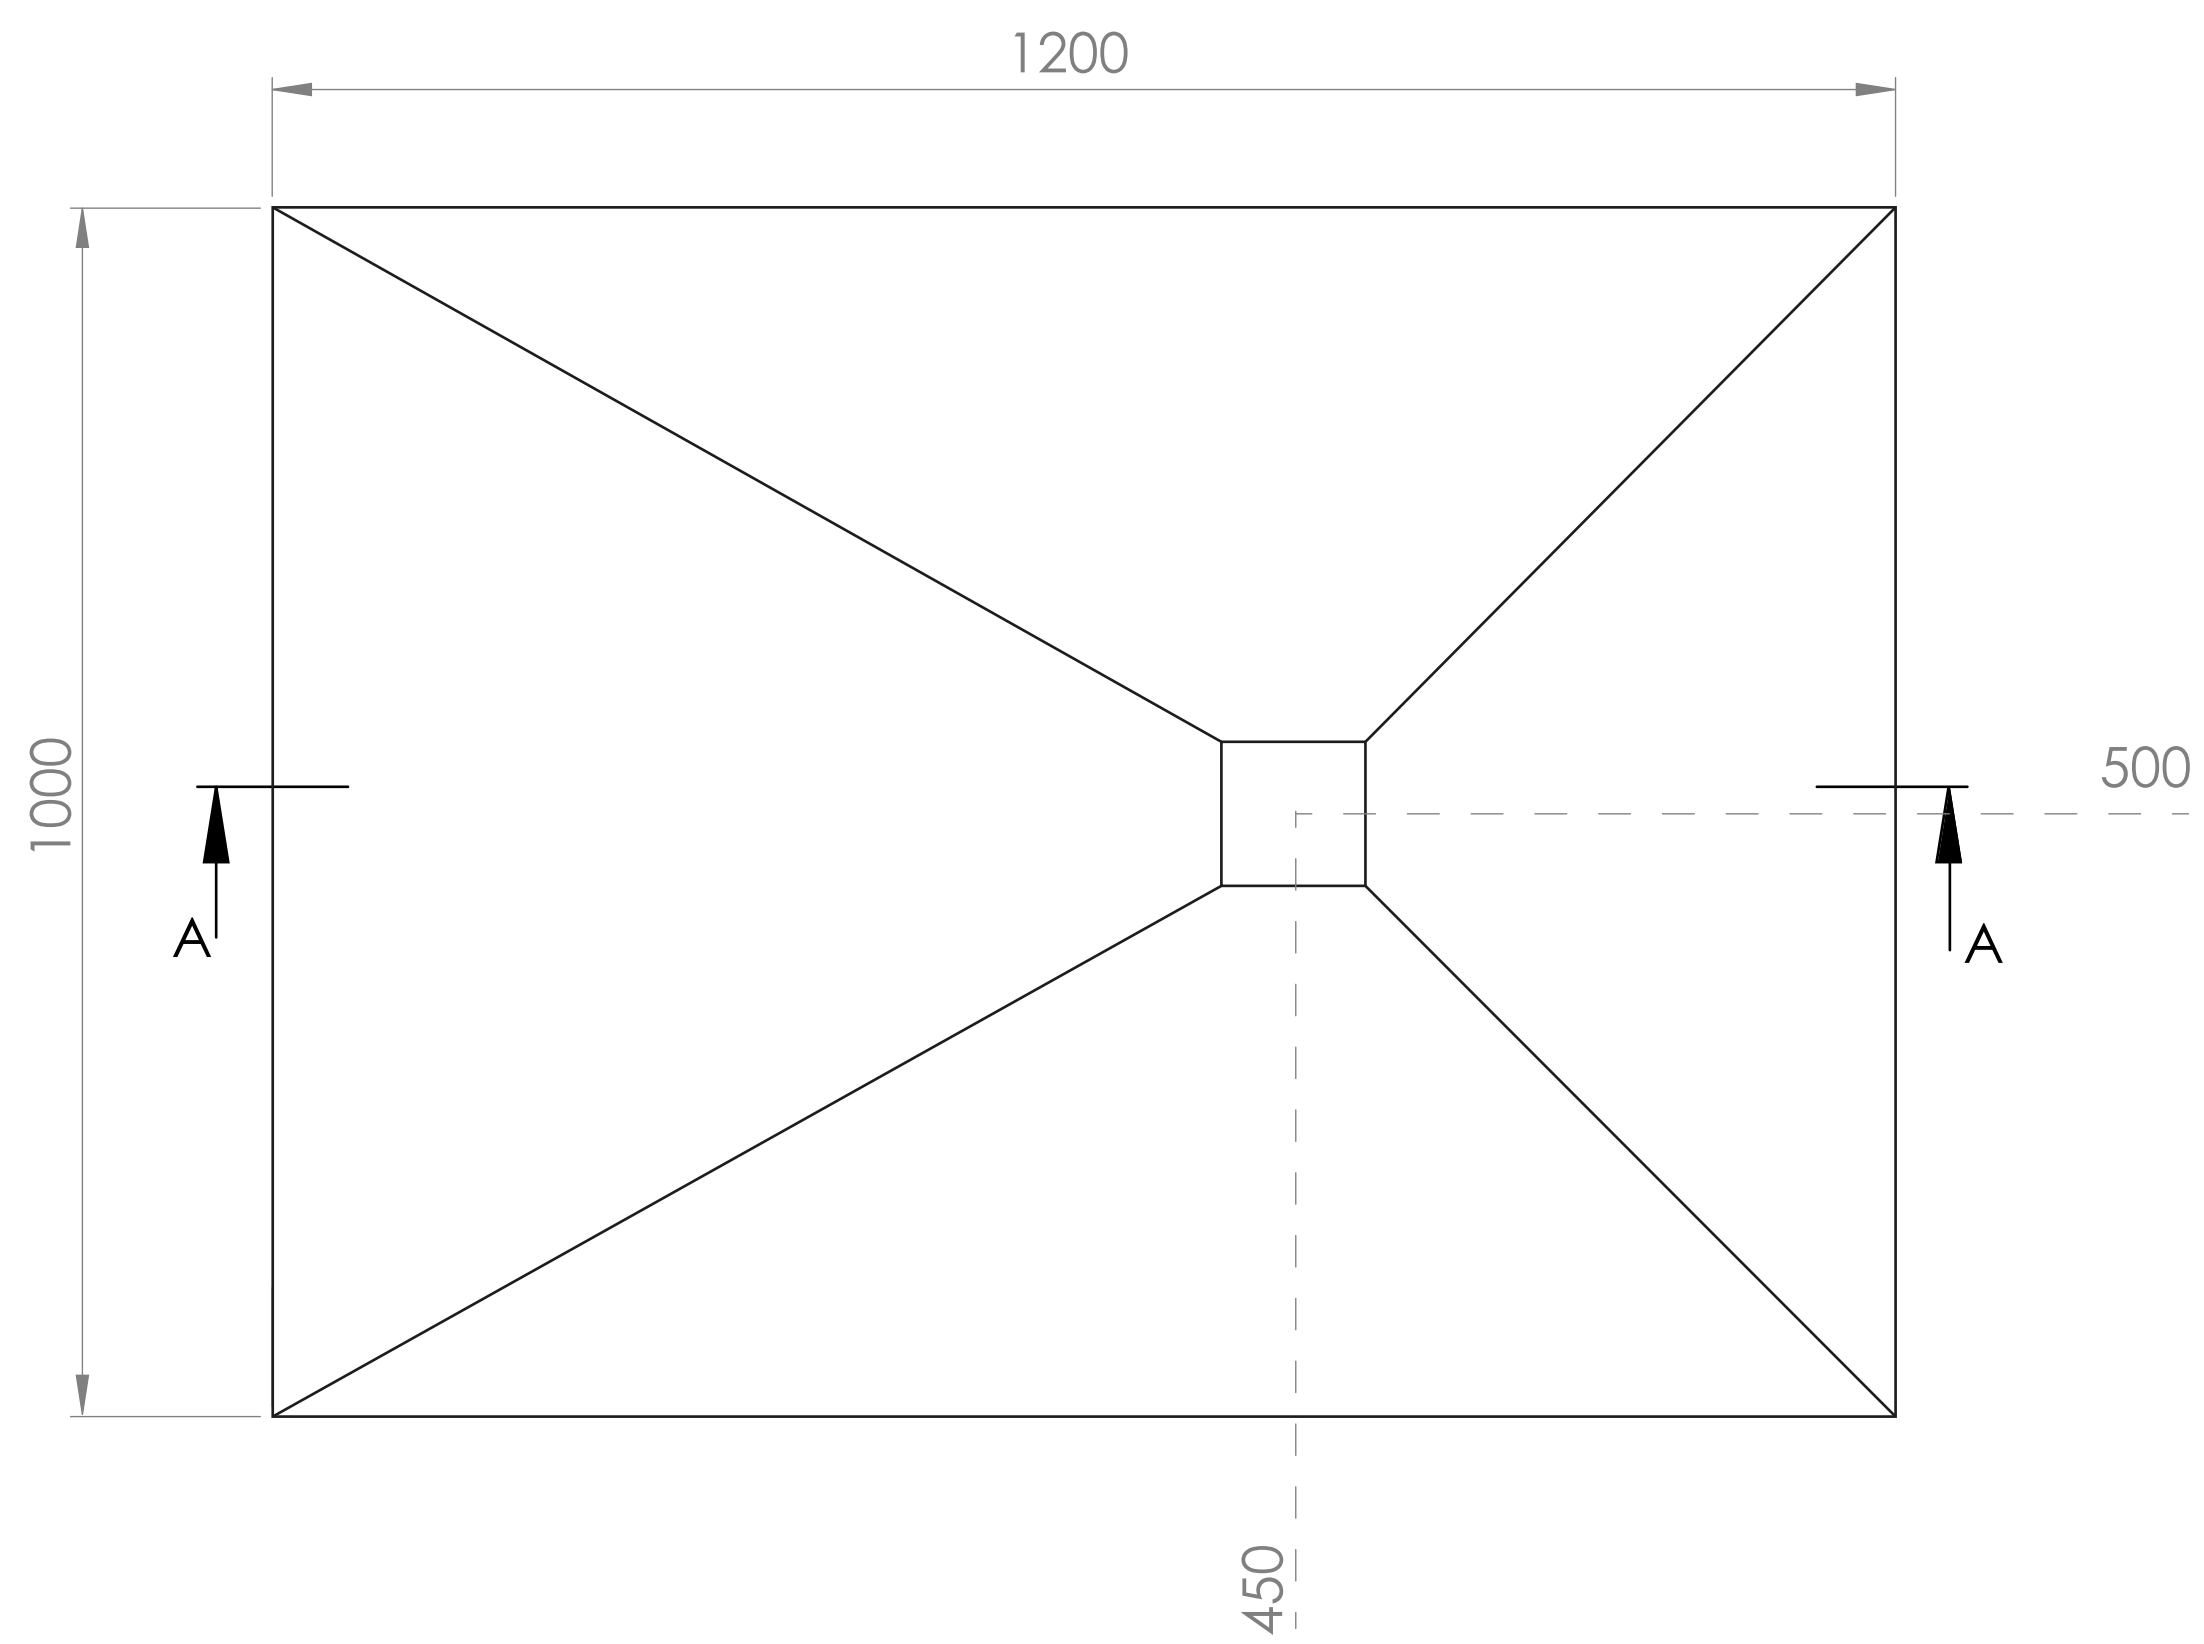

Shower Tray - Top View

Waste Kit - Top View

Section View A-A

Waste Kit - Front View

**LUSO**

Product Name

Wet Room Walk In Shower  
Tray Kit Offset Drain

Size, mm

1200 x 1000 x 22

*All dimensions provided in mm.*