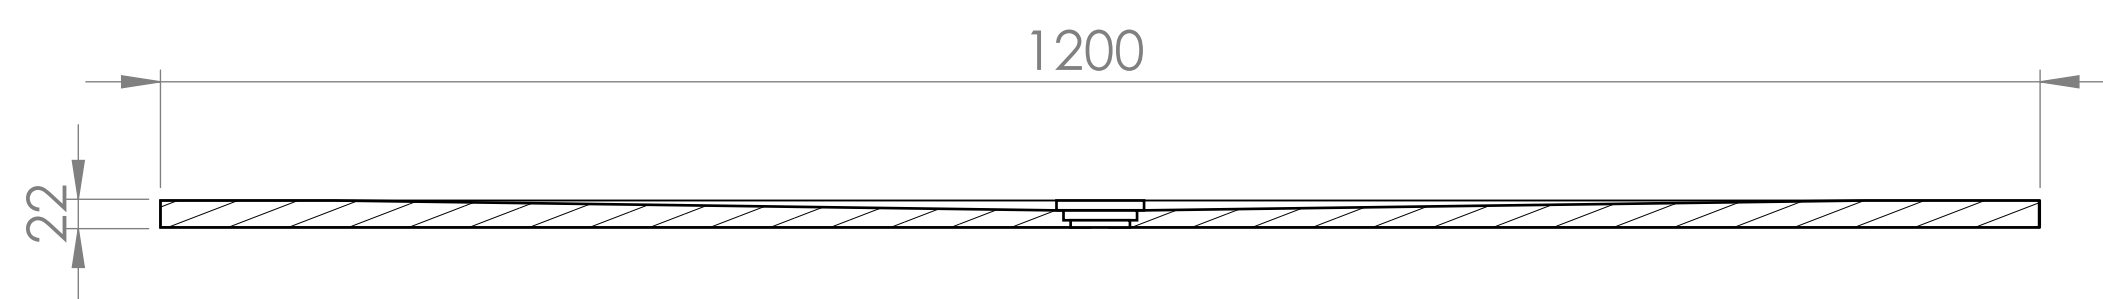

Shower Tray - Top View

Waste Kit - Top View

Section View A-A

Waste Kit - Front View

LUSO

Product Name

Wet Room Walk In Shower
Tray Kit Offset Drain

Size, mm

1200 x 900 x 22

All dimensions provided in mm.