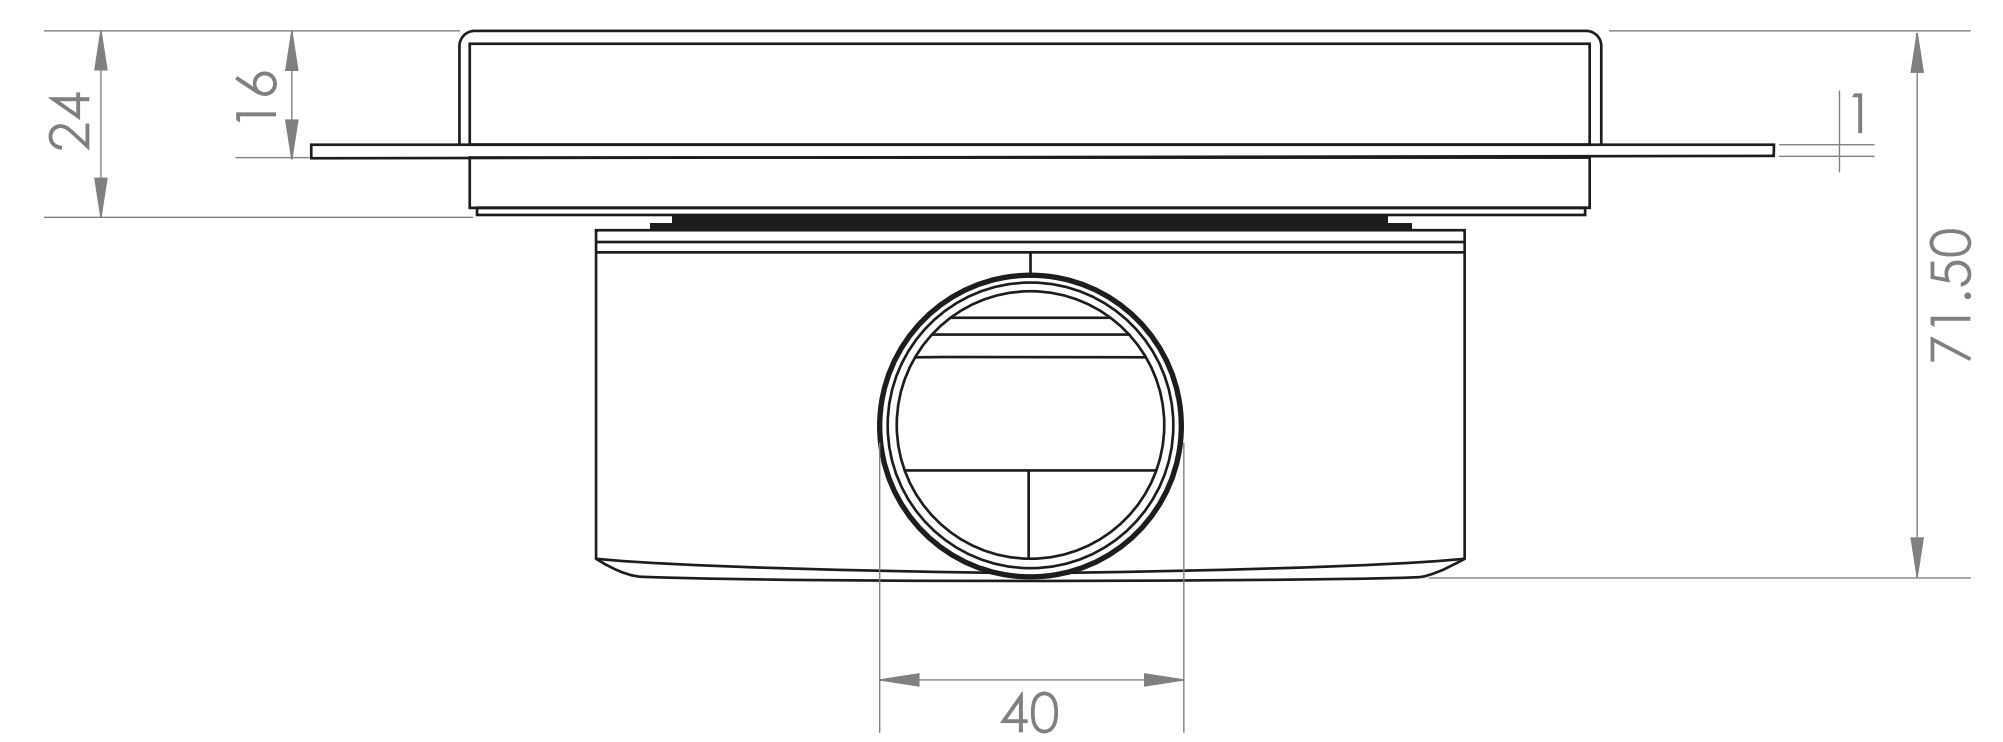

Shower Tray - Top View

Waste Kit - Top View

Section View A-A

Waste Kit - Front View

LUSO

Product Name

Wet Room Walk In Shower
Tray Kit Offset Drain

Size, mm

1200 x 900 x 22

All dimensions provided in mm.