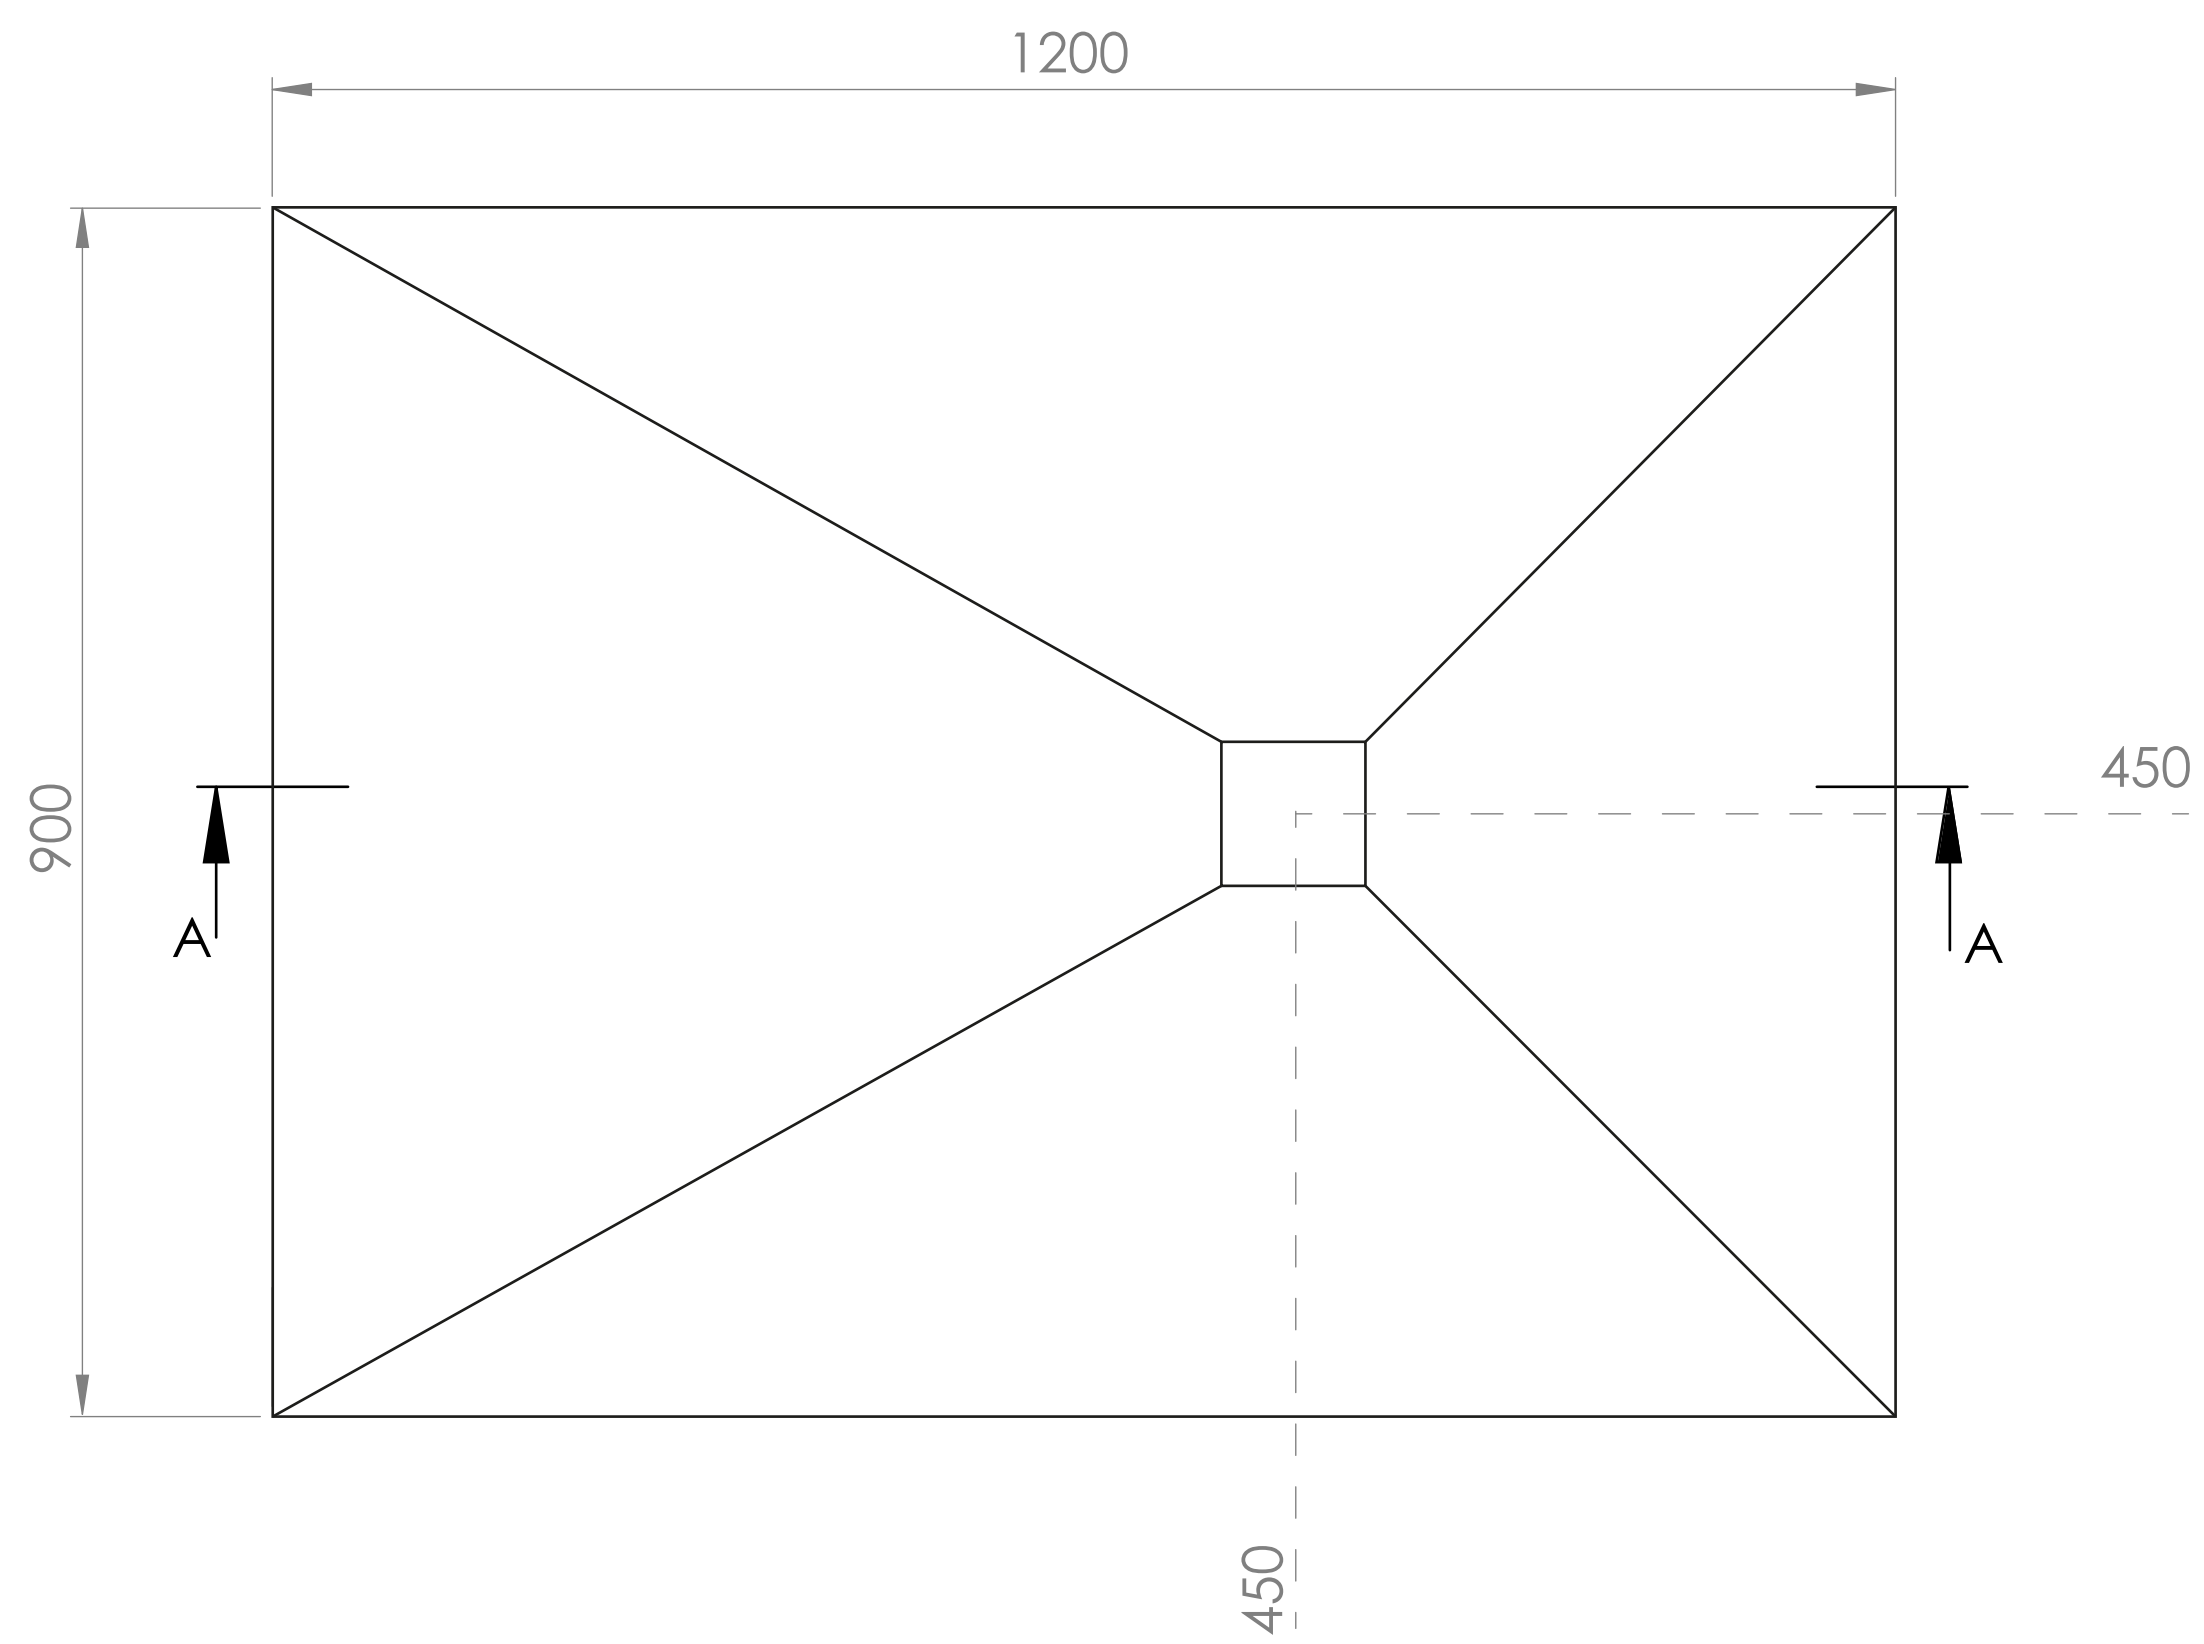

Shower Tray - Top View

Waste Kit - Top View

Section View A-A

Waste Kit - Front View

LUSO

Product Name

Wet Room Walk In Shower
Tray Kit Offset Drain

Size, mm

1200 x 900 x 22

All dimensions provided in mm.