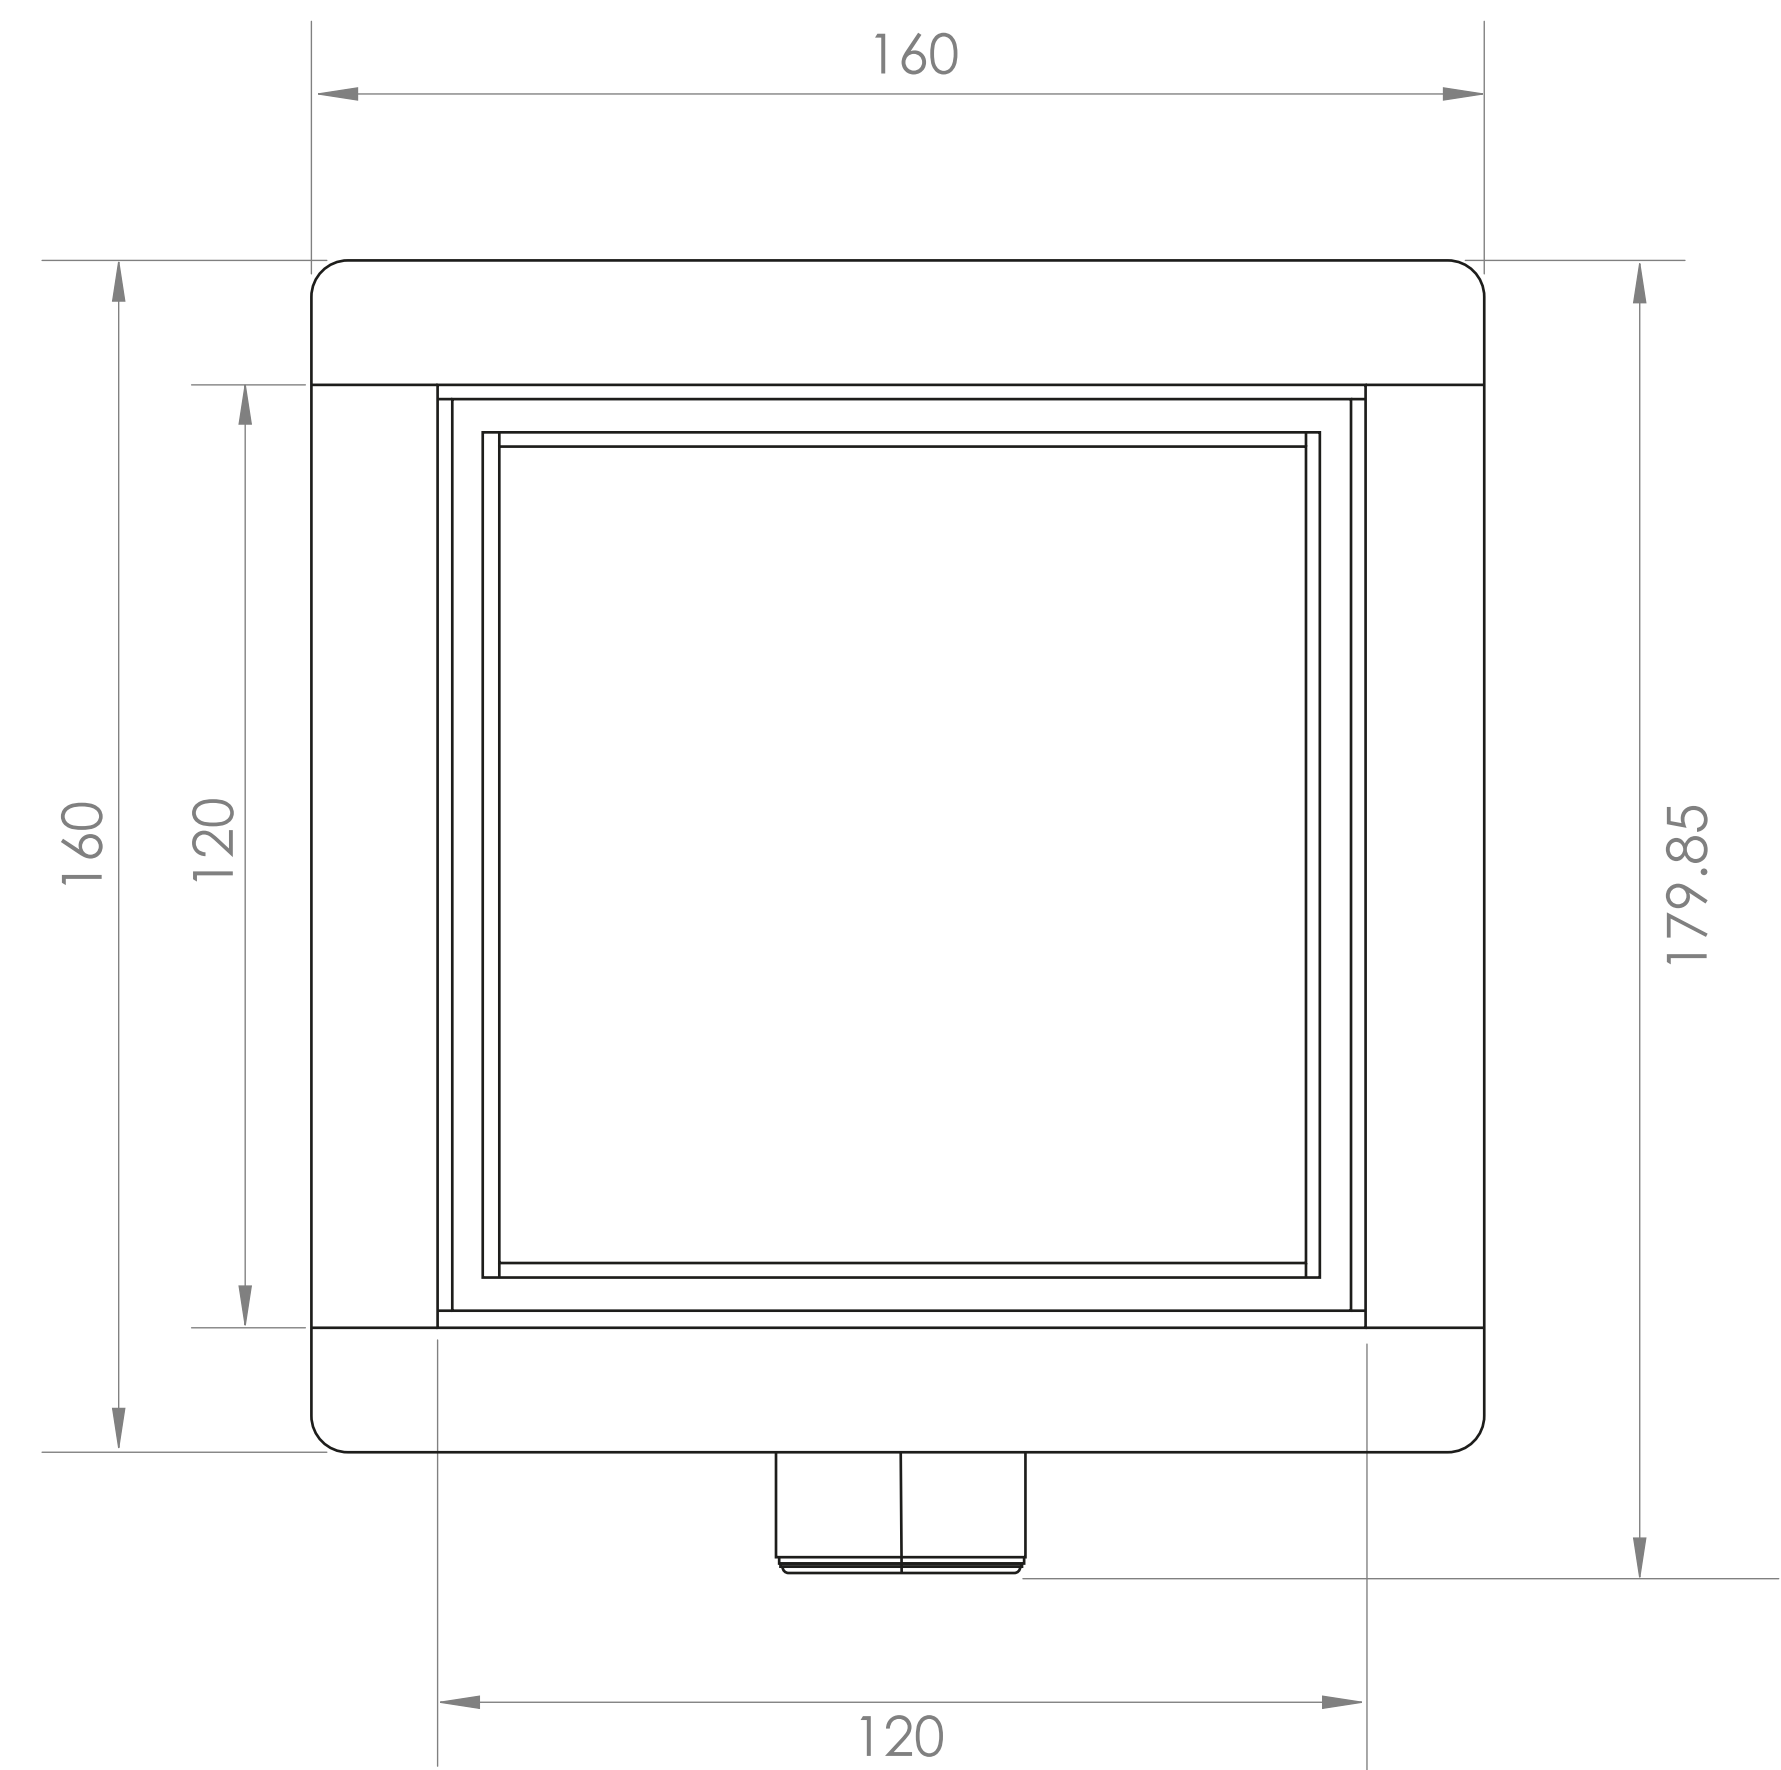

Shower Tray - Top View

Waste Kit - Top View

Section View A-A

Waste Kit - Front View

LUSO

Product Name

Wet Room Walk In Shower
Tray Kit Offset Drain

Size, mm

1200 x 900 x 22

All dimensions provided in mm.