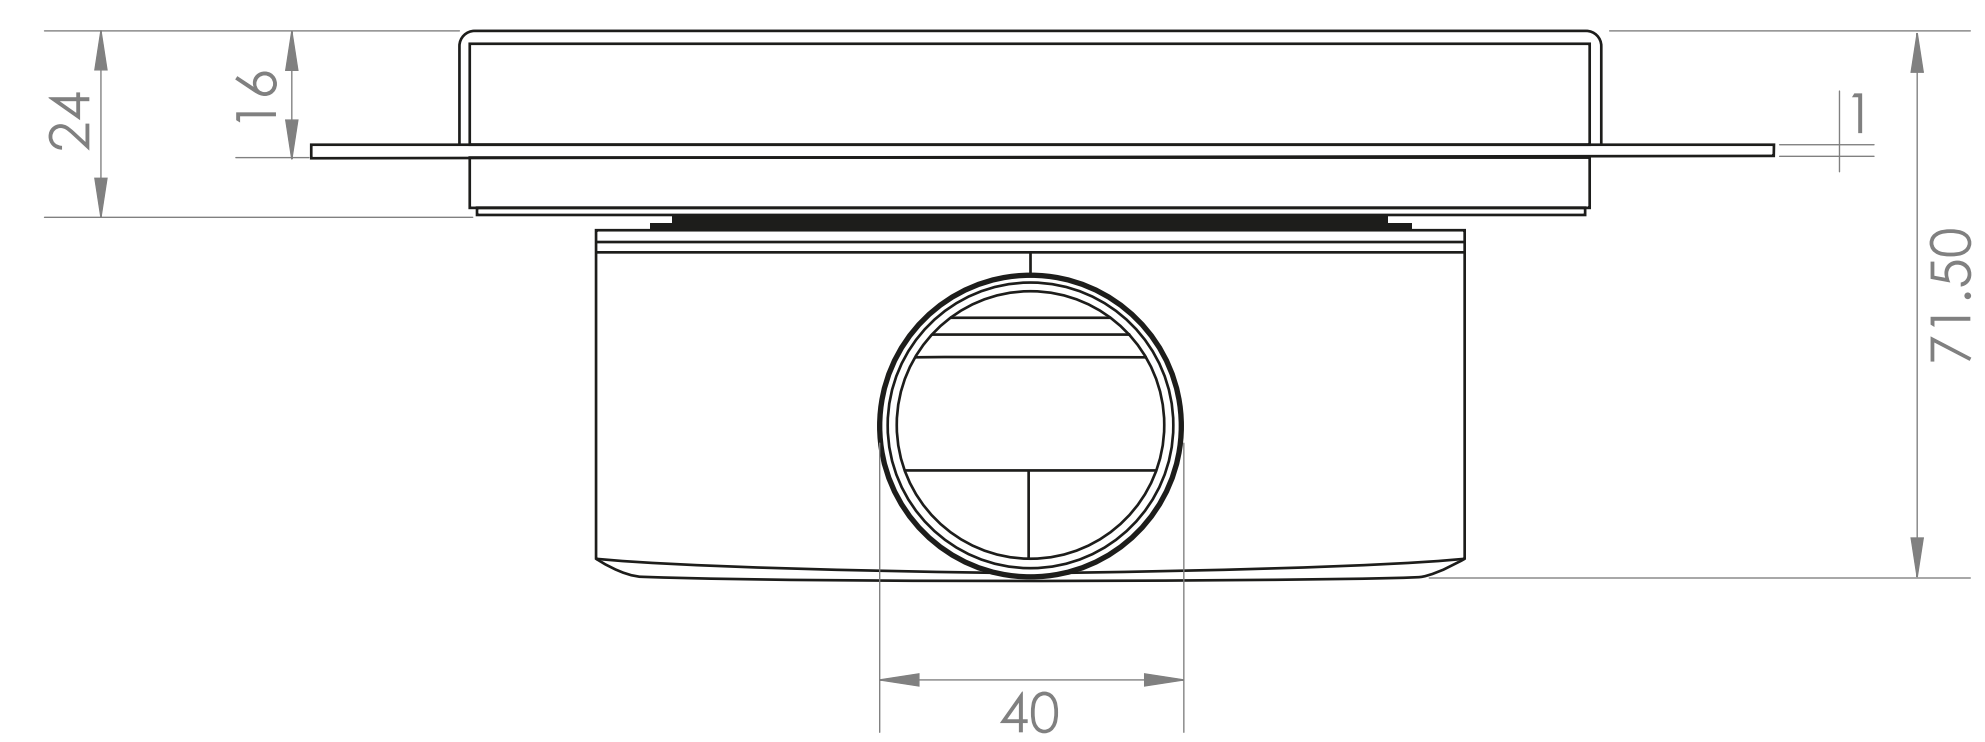

Shower Tray - Top View

Waste Kit - Top View

Section View A-A

Waste Kit - Front View

**LUSO**

Product Name

Wet Room Walk In Shower  
Tray Kit Offset Drain

Size, mm

1200 x 800 x 22

*All dimensions provided in mm.*