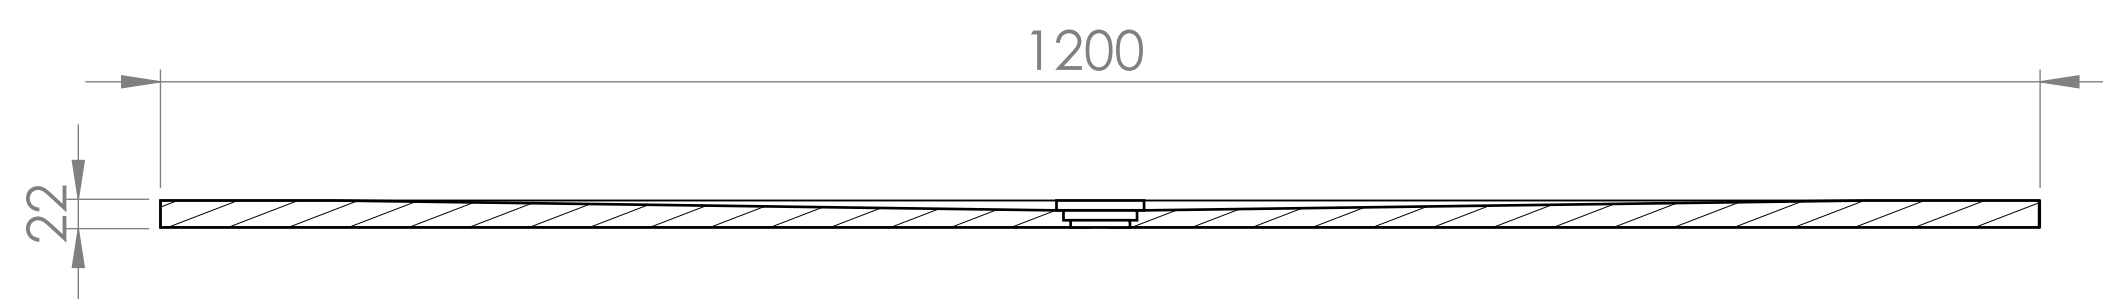

Shower Tray - Top View

Waste Kit - Top View

Section View A-A

Waste Kit - Front View

**LUSO**

Product Name

Wet Room Walk In Shower  
Tray Kit Offset Drain

Size, mm

1200 x 800 x 22

*All dimensions provided in mm.*