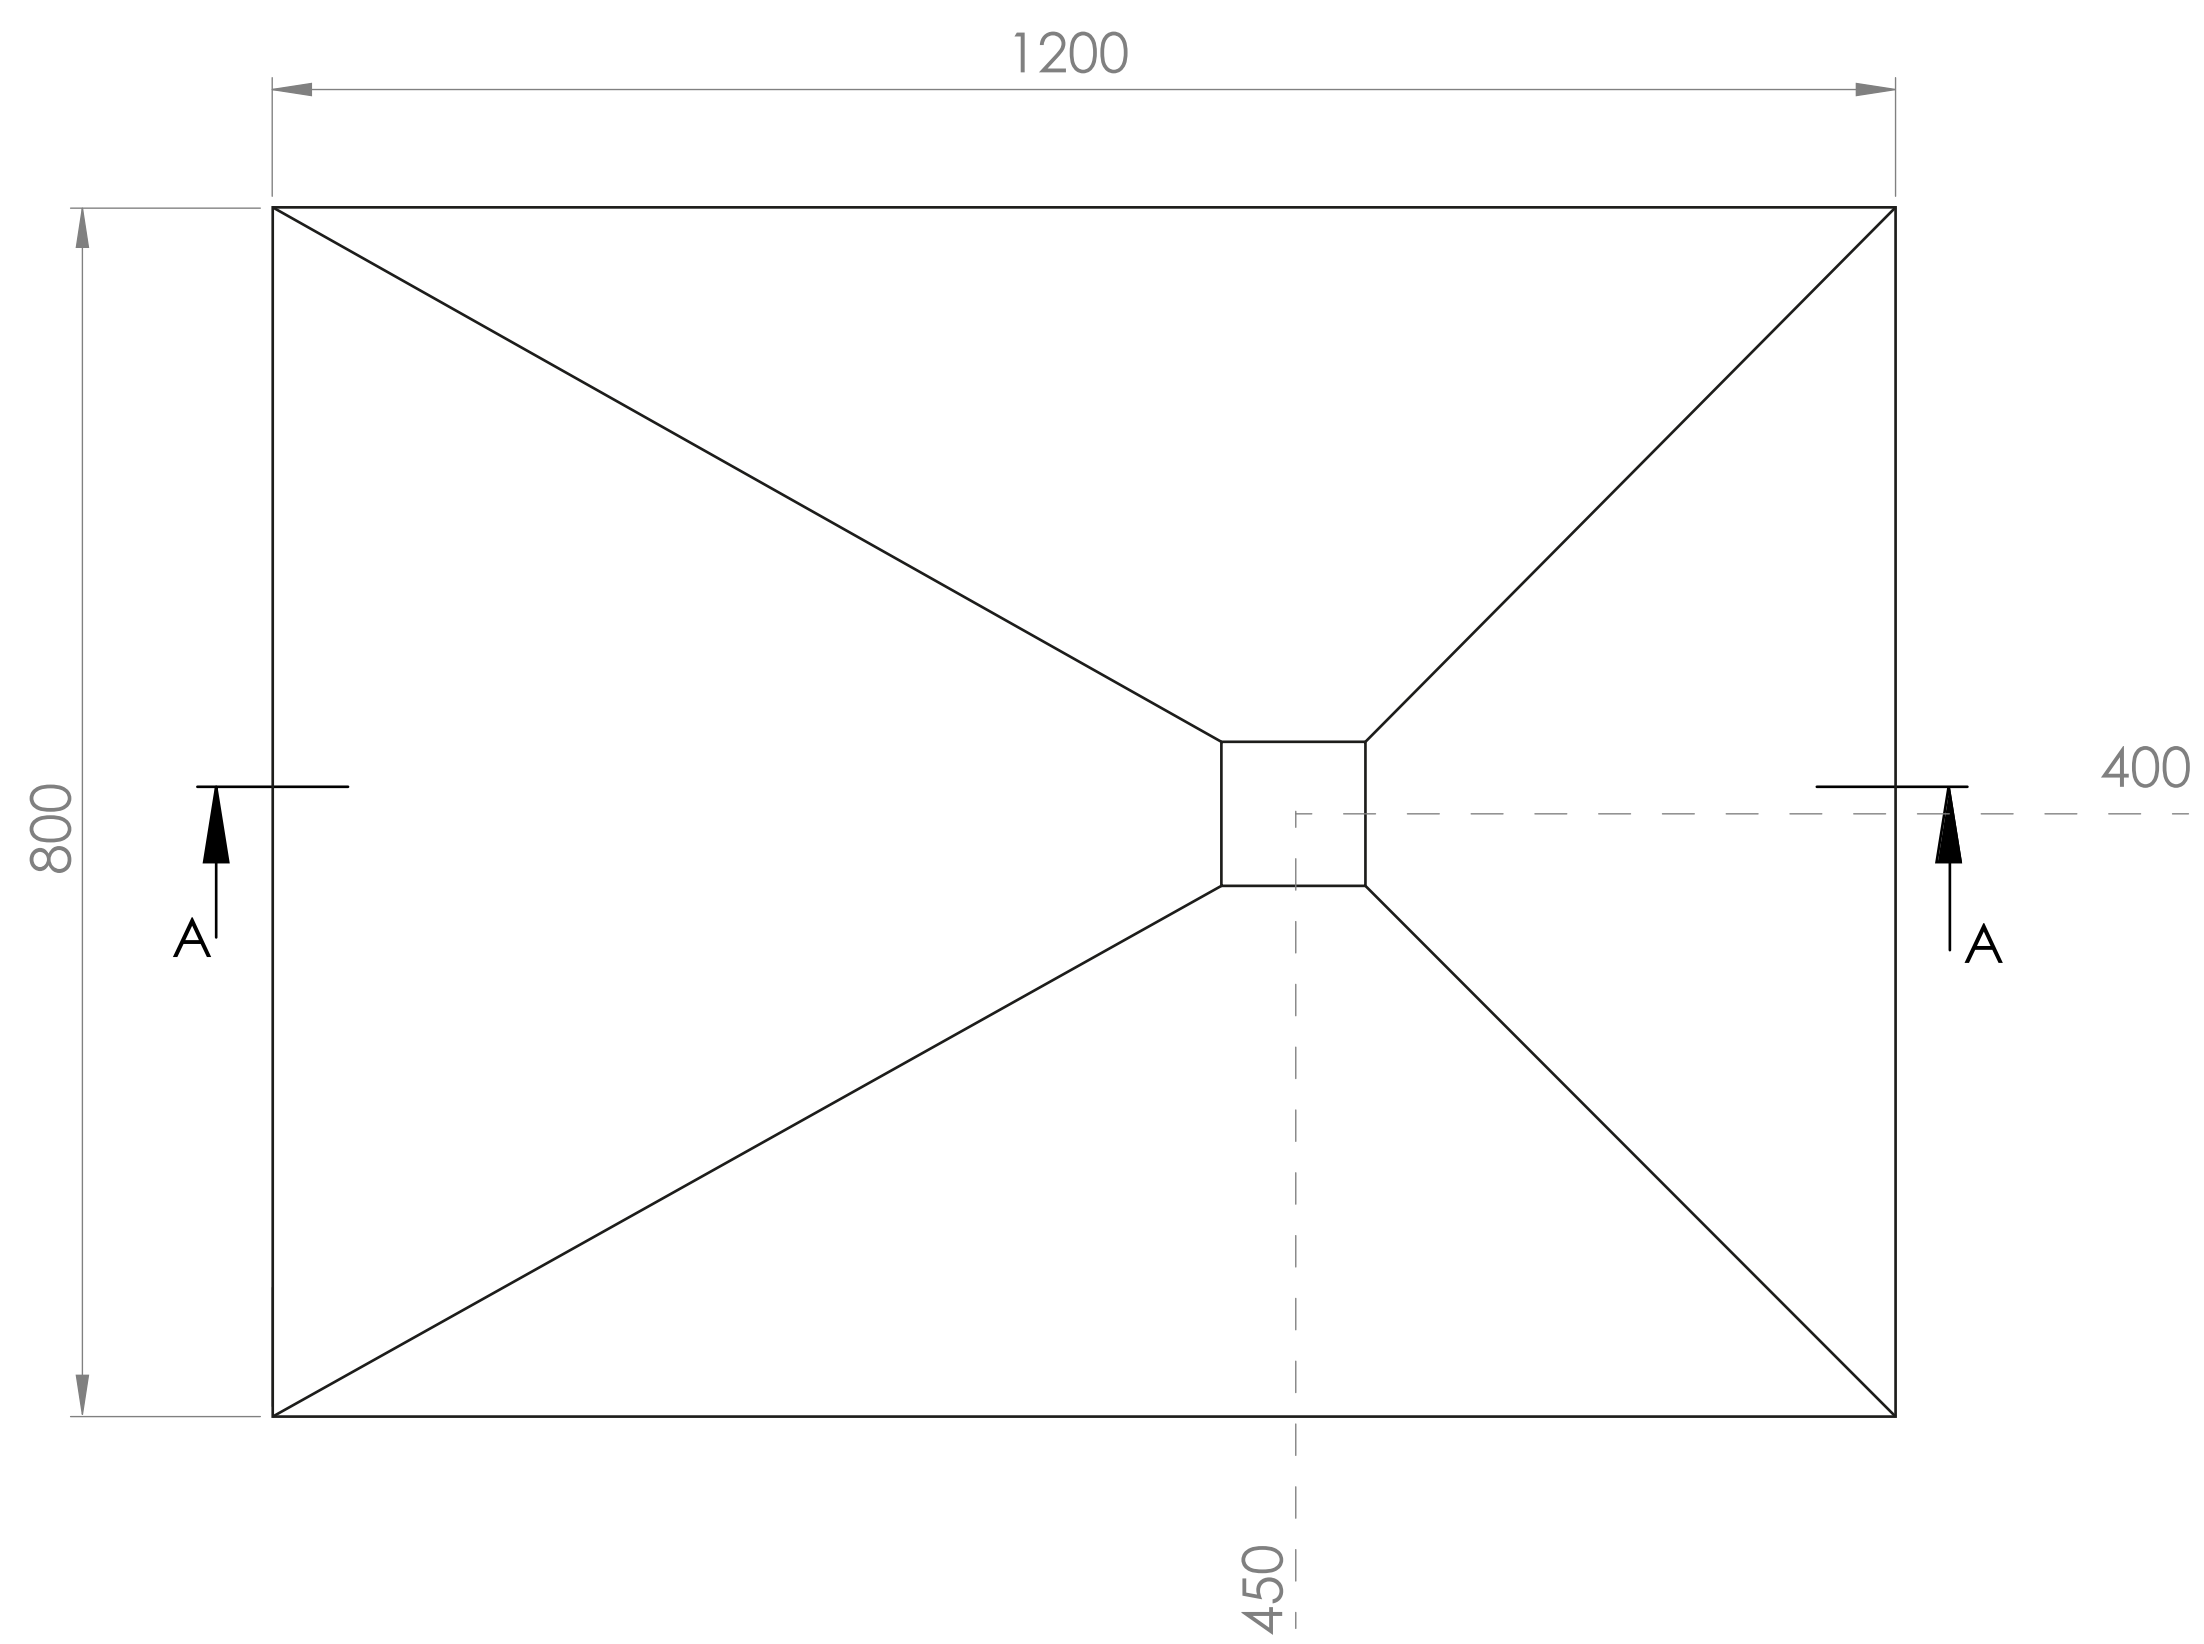

Shower Tray - Top View

Waste Kit - Top View

Section View A-A

Waste Kit - Front View

**LUSO**

Product Name

Wet Room Walk In Shower  
Tray Kit Offset Drain

Size, mm

1200 x 800 x 22

*All dimensions provided in mm.*