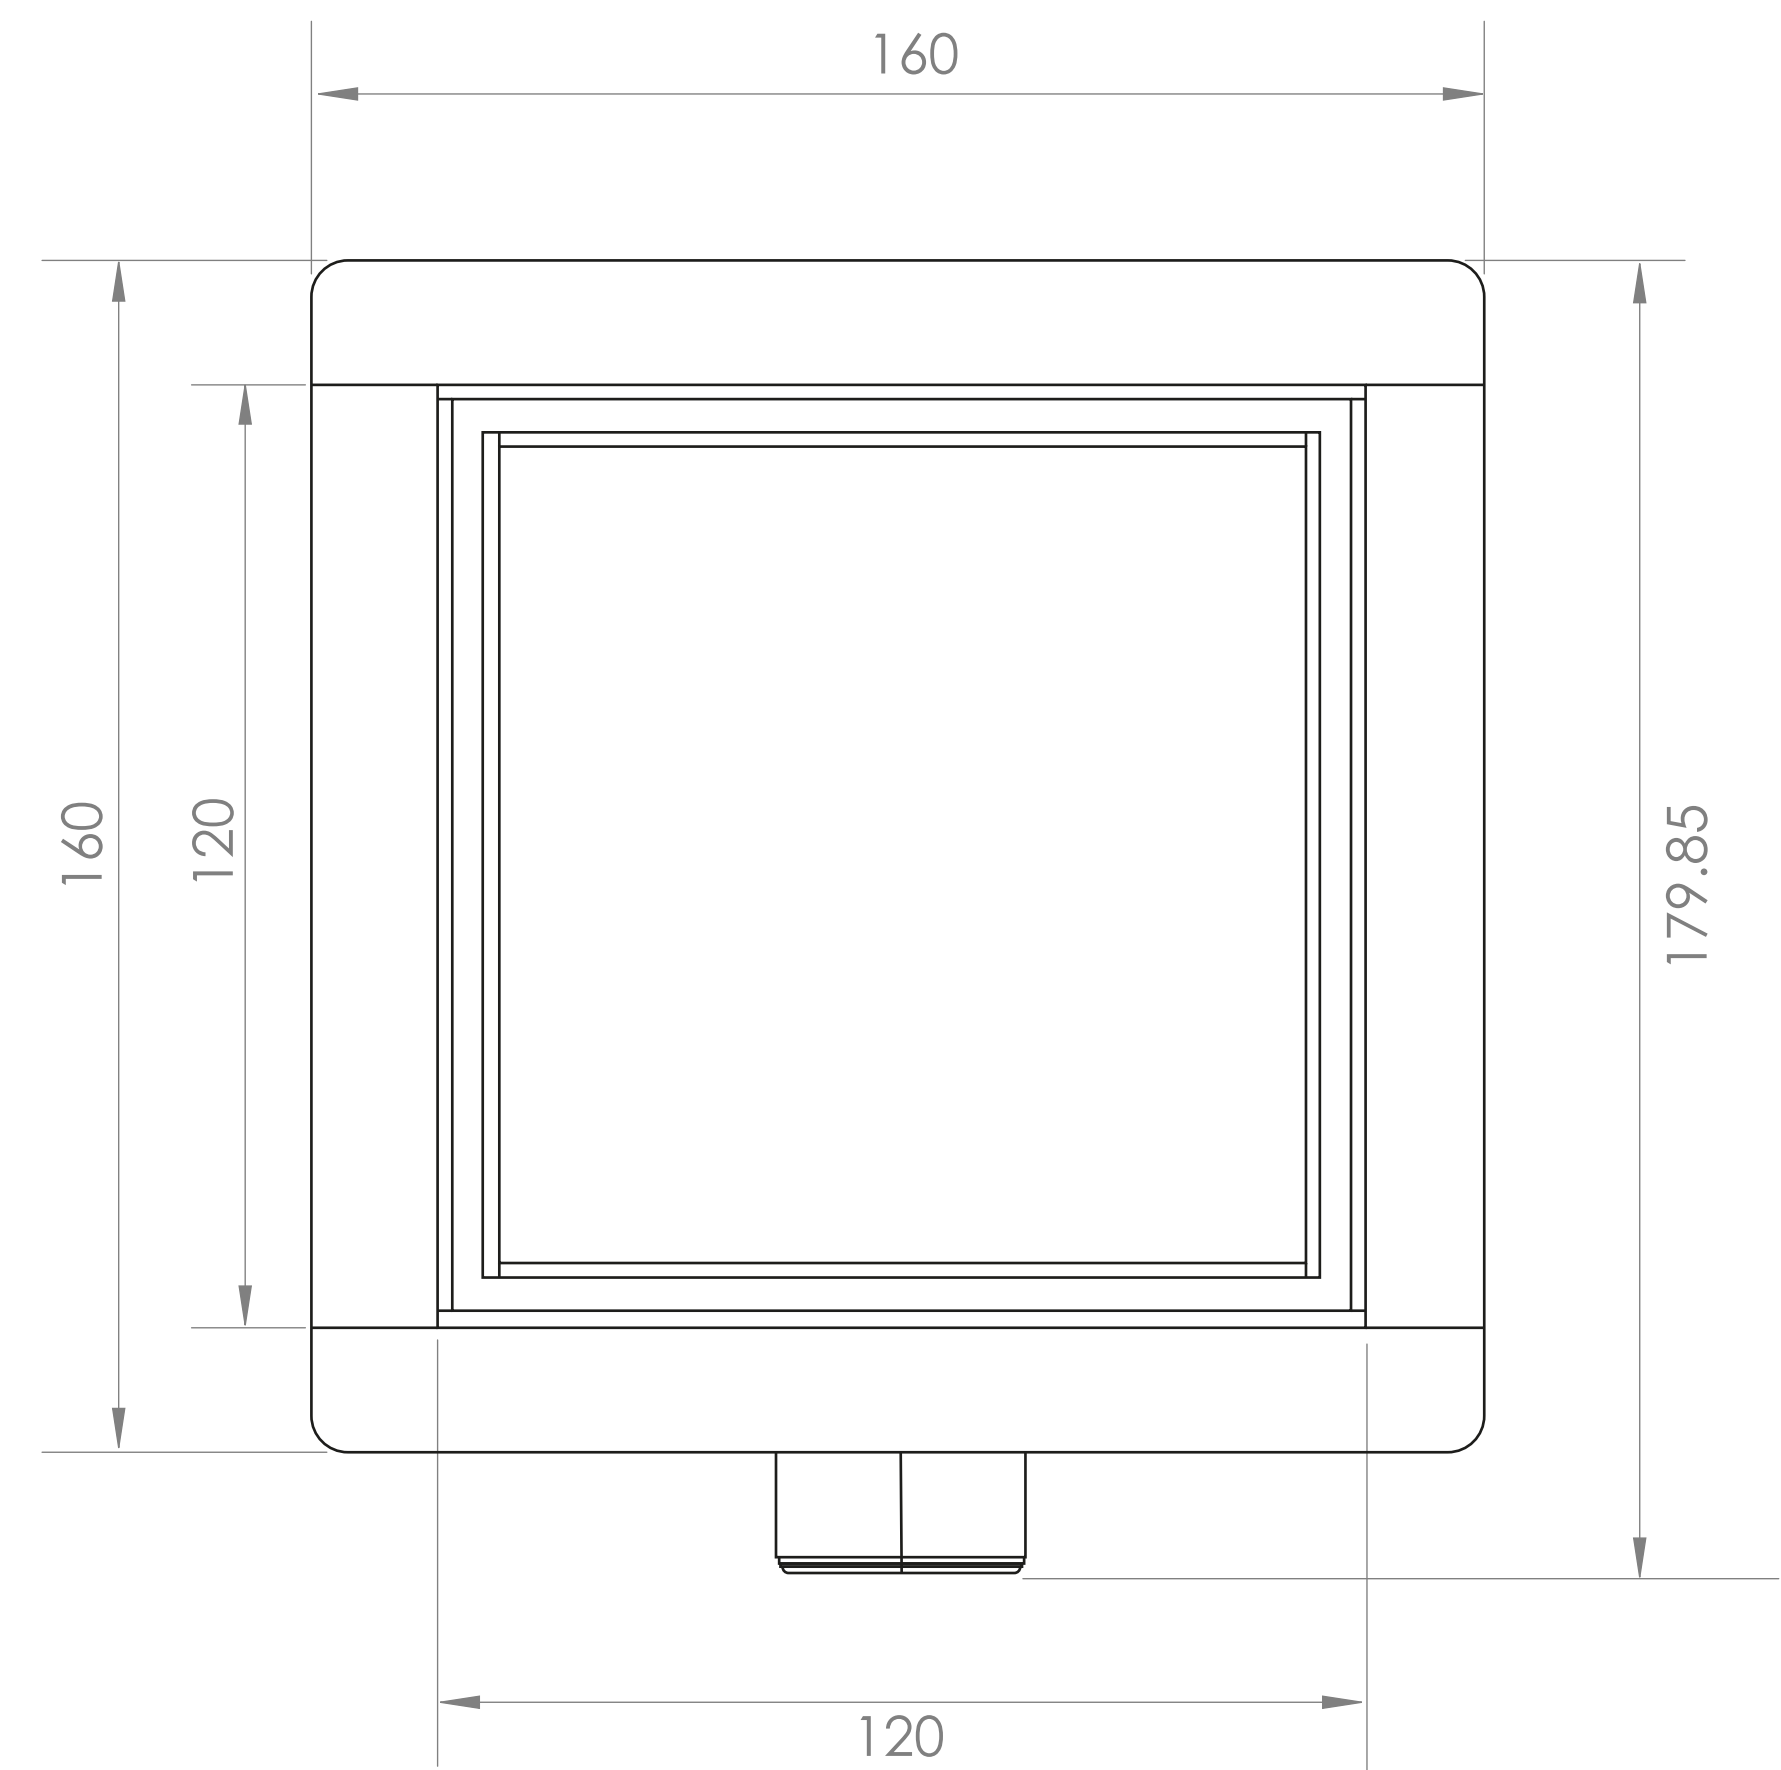

Shower Tray - Top View

Waste Kit - Top View

Section View A-A

Waste Kit - Front View

**LUSO**

Product Name

Wet Room Walk In Shower  
Tray Kit Offset Drain

Size, mm

1200 x 800 x 22

*All dimensions provided in mm.*