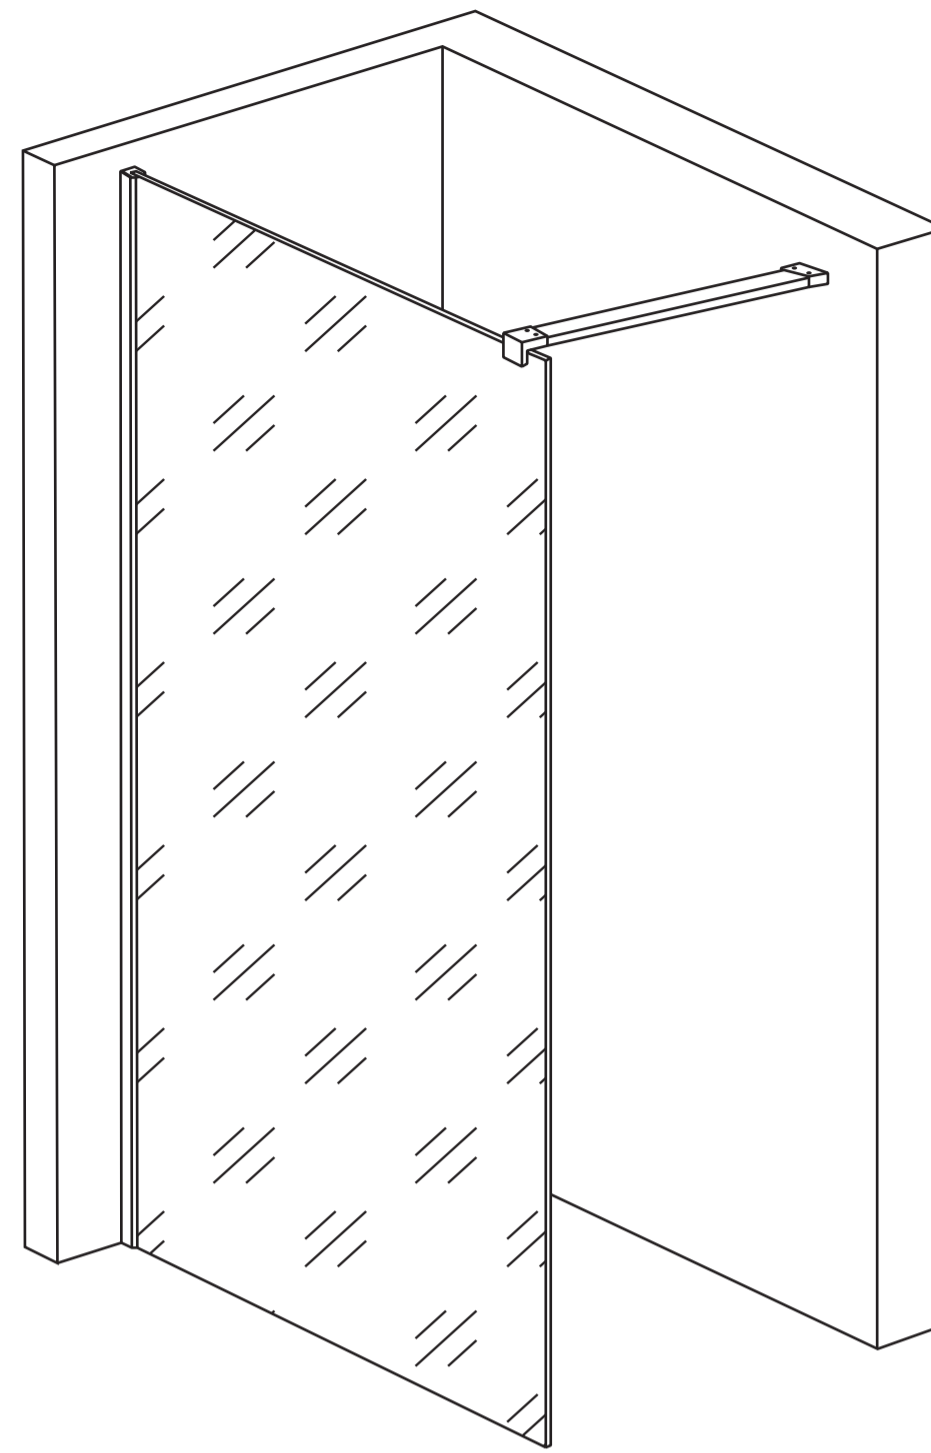

Top View

Full Enclosure View

Can be tailored according to customer's requirements.

Shower Tray with Enclosure Kit - A

Shower Tray - Top View

Section View A - A

Waste Kit - Side View

LUSO

Product Name	Modular Kit A
Size, mm	1700 x 900
Contains	Shower Tray Shower Waste 10mm Glass Panel Glass-Wall Fixing Kit Glass Bracing Bar

All dimensions provided in mm.