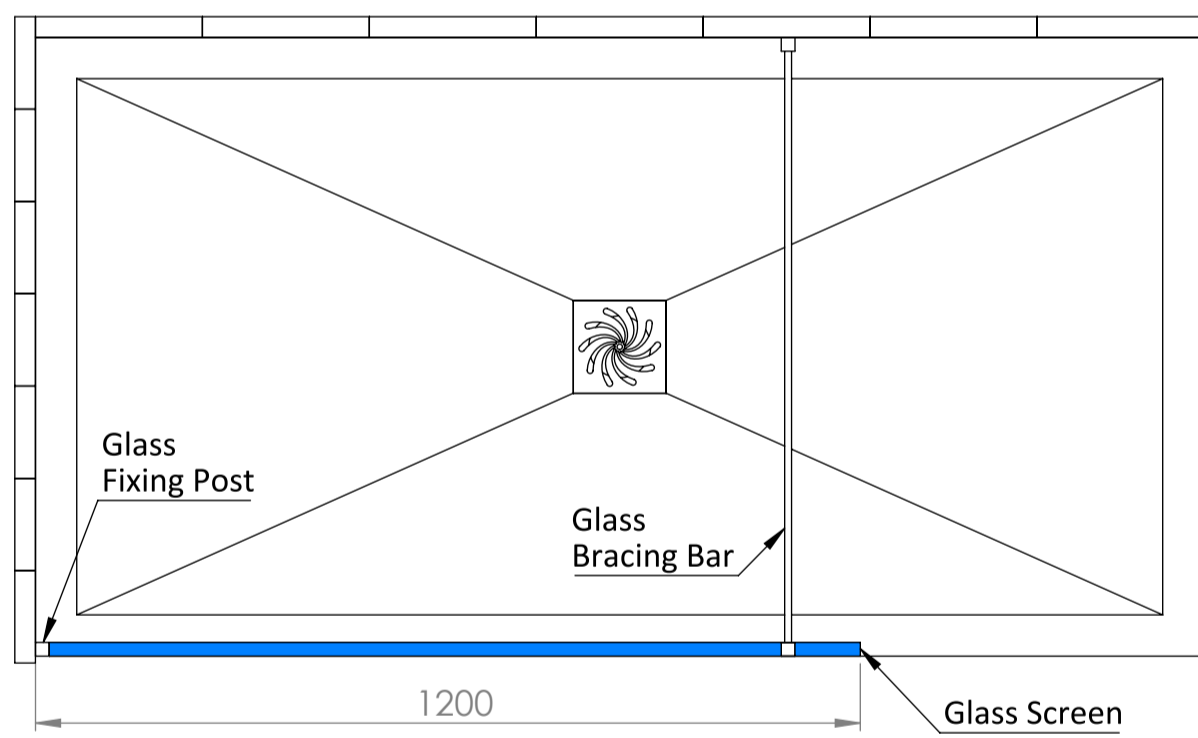

Top View

Full Enclosure View

Can be tailored according to customer's requirements.

Shower Tray with Enclosure Kit - A

Shower Tray - Top View

Section View A - A

Waste Kit - Side View

LUSO

Product Name	Modular Kit A
Size, mm	1700 x 900
Contains	Shower Tray Shower Waste 10mm Glass Panel Glass-Wall Fixing Kit Glass Bracing Bar

All dimensions provided in mm.