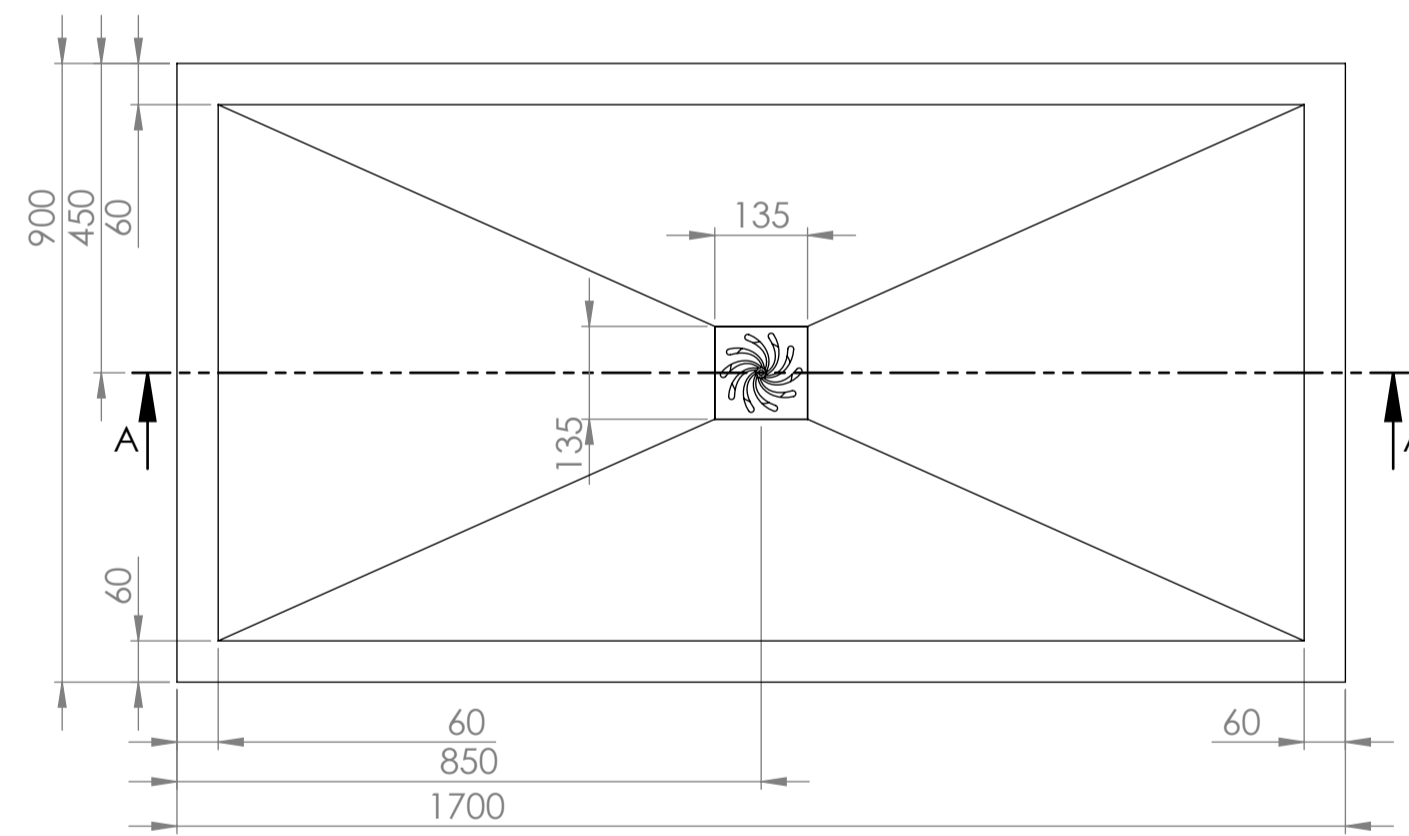

Top View

Full Enclosure View

Can be tailored according to customer's requirements.

Shower Tray with Enclosure Kit - A

Shower Tray - Top View

Section View A - A

Waste Kit - Side View

LUSO

Product Name	Modular Kit A
Size, mm	1700 x 900
Contains	Shower Tray Shower Waste 10mm Glass Panel Glass-Wall Fixing Kit Glass Bracing Bar

All dimensions provided in mm.