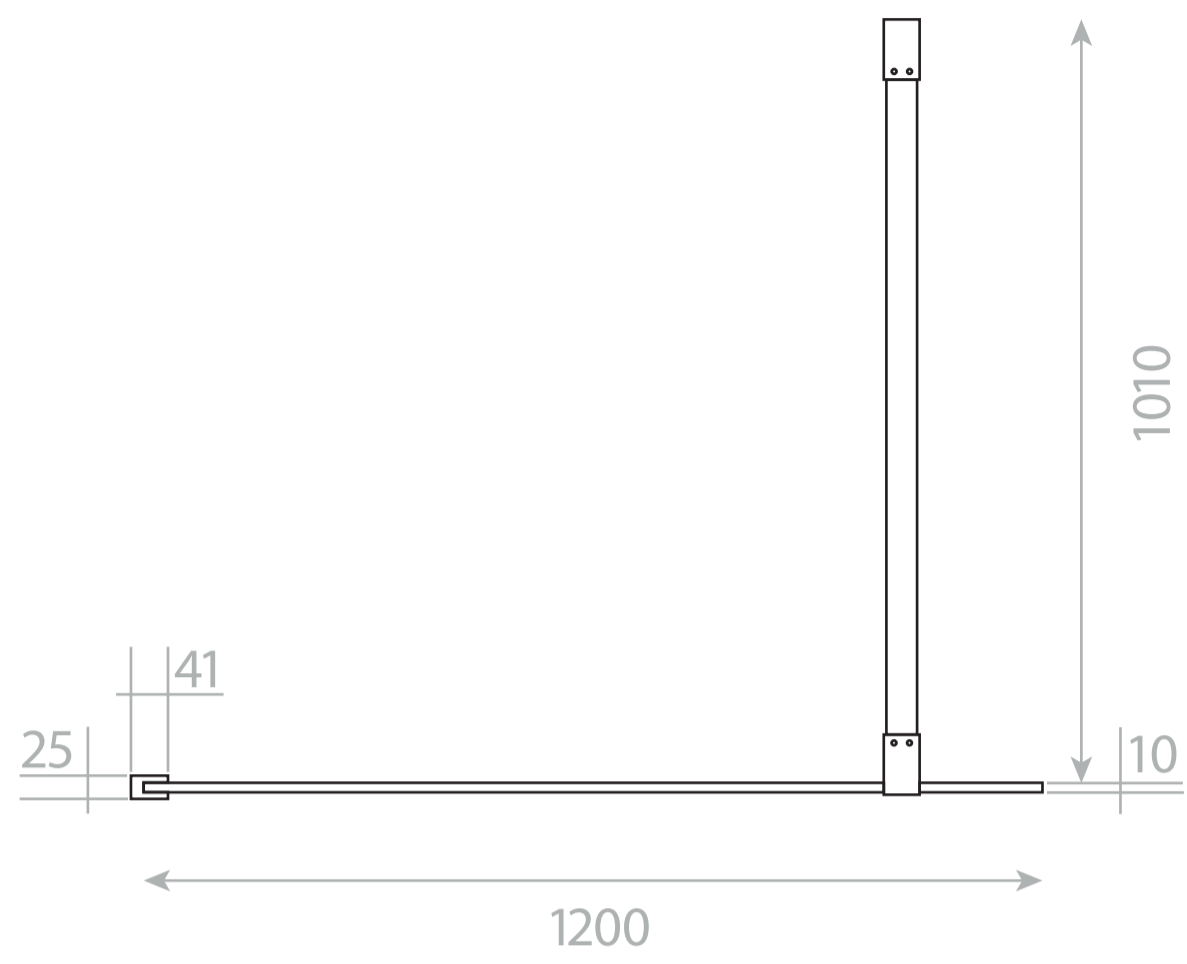

Top View

Full Enclosure View

Can be tailored according to customer's requirements.

Shower Tray with Enclosure Kit - A

Shower Tray - Top View

Section View A - A

Waste Kit - Side View

LUSO

Product Name	Modular Kit A
Size, mm	1700 x 900
Contains	Shower Tray Shower Waste 10mm Glass Panel Glass-Wall Fixing Kit Glass Bracing Bar

All dimensions provided in mm.