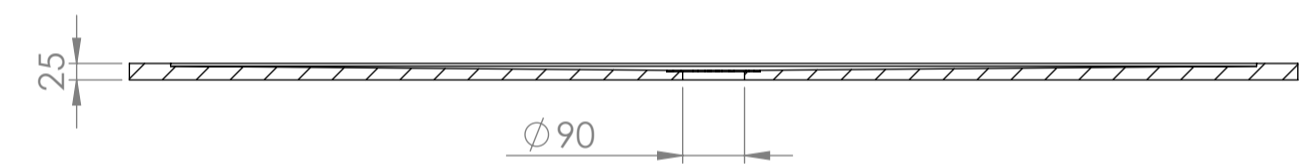

Top View

Full Enclosure View

Can be tailored according to customer's requirements.

Shower Tray with Enclosure Kit - A

Shower Tray - Top View

Section View A - A

Waste Kit - Side View

LUSO

Product Name	Modular Kit A
Size, mm	1700 x 900
Contains	Shower Tray Shower Waste 10mm Glass Panel Glass-Wall Fixing Kit Glass Bracing Bar

All dimensions provided in mm.