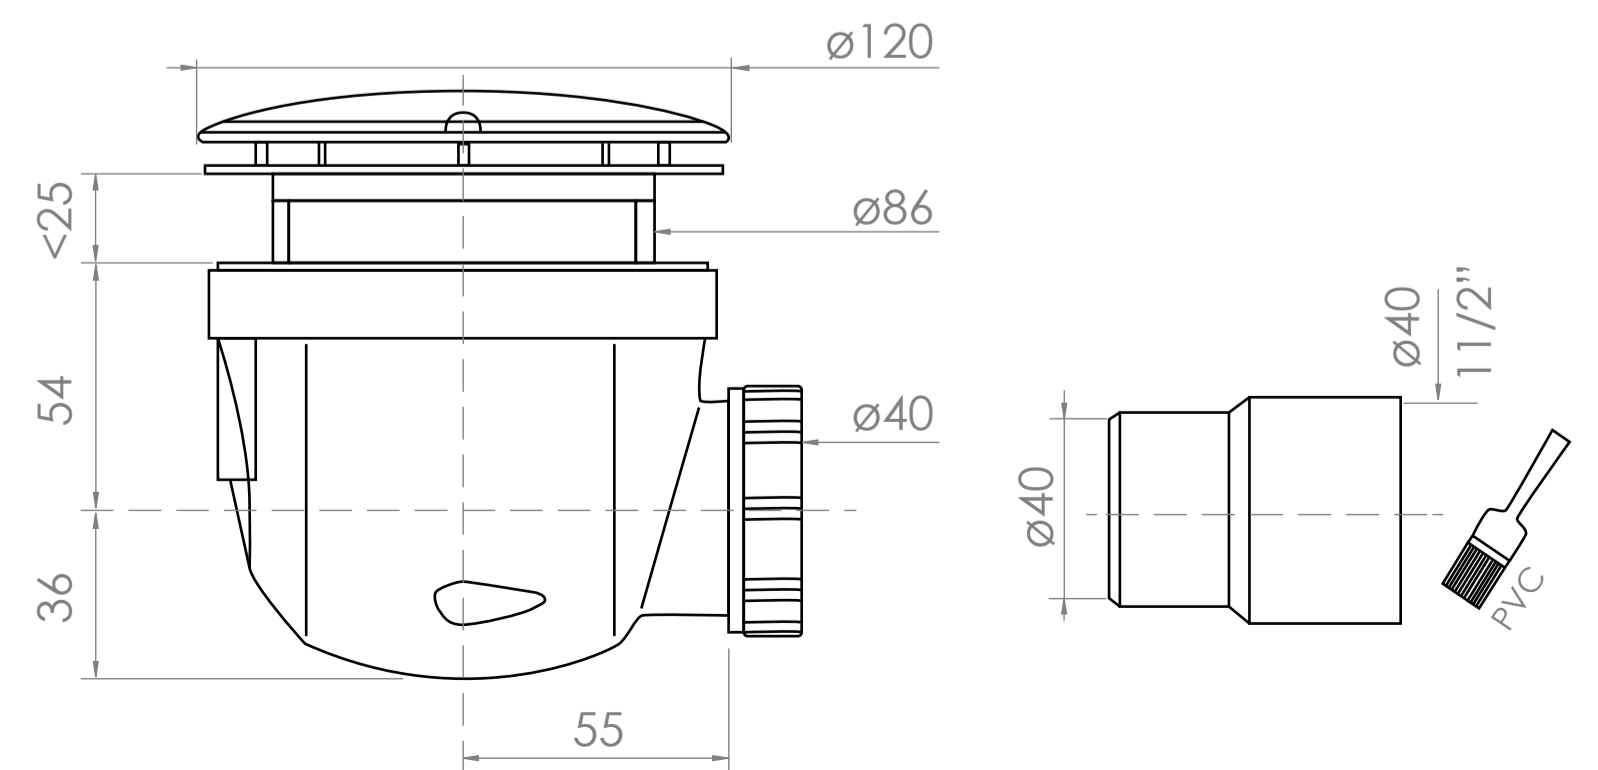

Top View

Full Enclosure View

Can be tailored according to customer's requirements.

Shower Tray with Enclosure Kit - A

Shower Tray - Top View

Section View A - A

Waste Kit - Side View

LUSO

Product Name	Modular Kit A
Size, mm	1700 x 900
Contains	Shower Tray Shower Waste 10mm Glass Panel Glass-Wall Fixing Kit Glass Bracing Bar

All dimensions provided in mm.