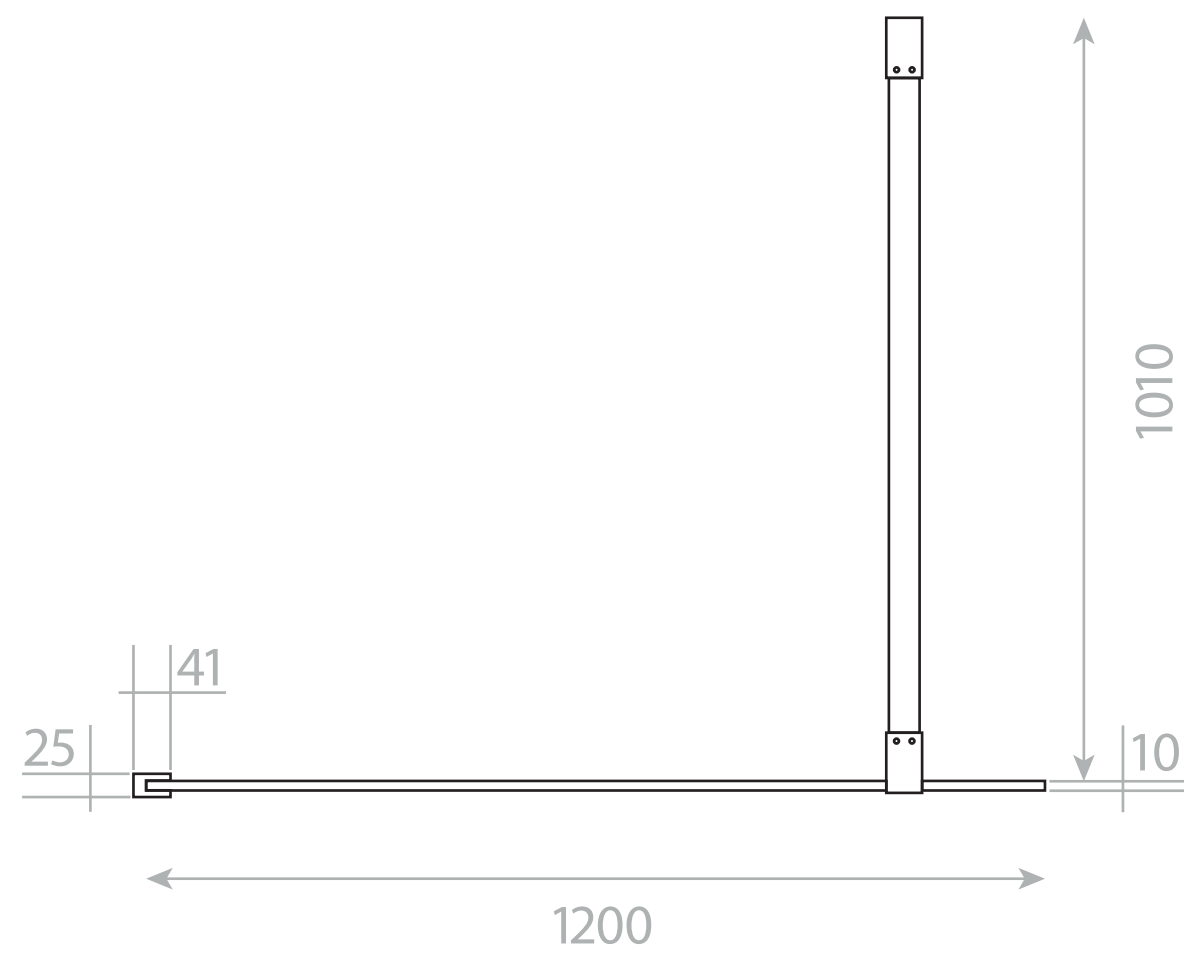

Top View

Can be tailored according to customer's requirements.

Full Enclosure View

Shower Tray with Enclosure Kit - A

Shower Tray - Top View

Section View A - A

Waste Kit - Side View

LUSO

Product Name	Modular Kit A
Size, mm	1700 x 800
Contains	Shower Tray Shower Waste 10mm Glass Panel Glass-Wall Fixing Kit Glass Bracing Bar

All dimensions provided in mm.