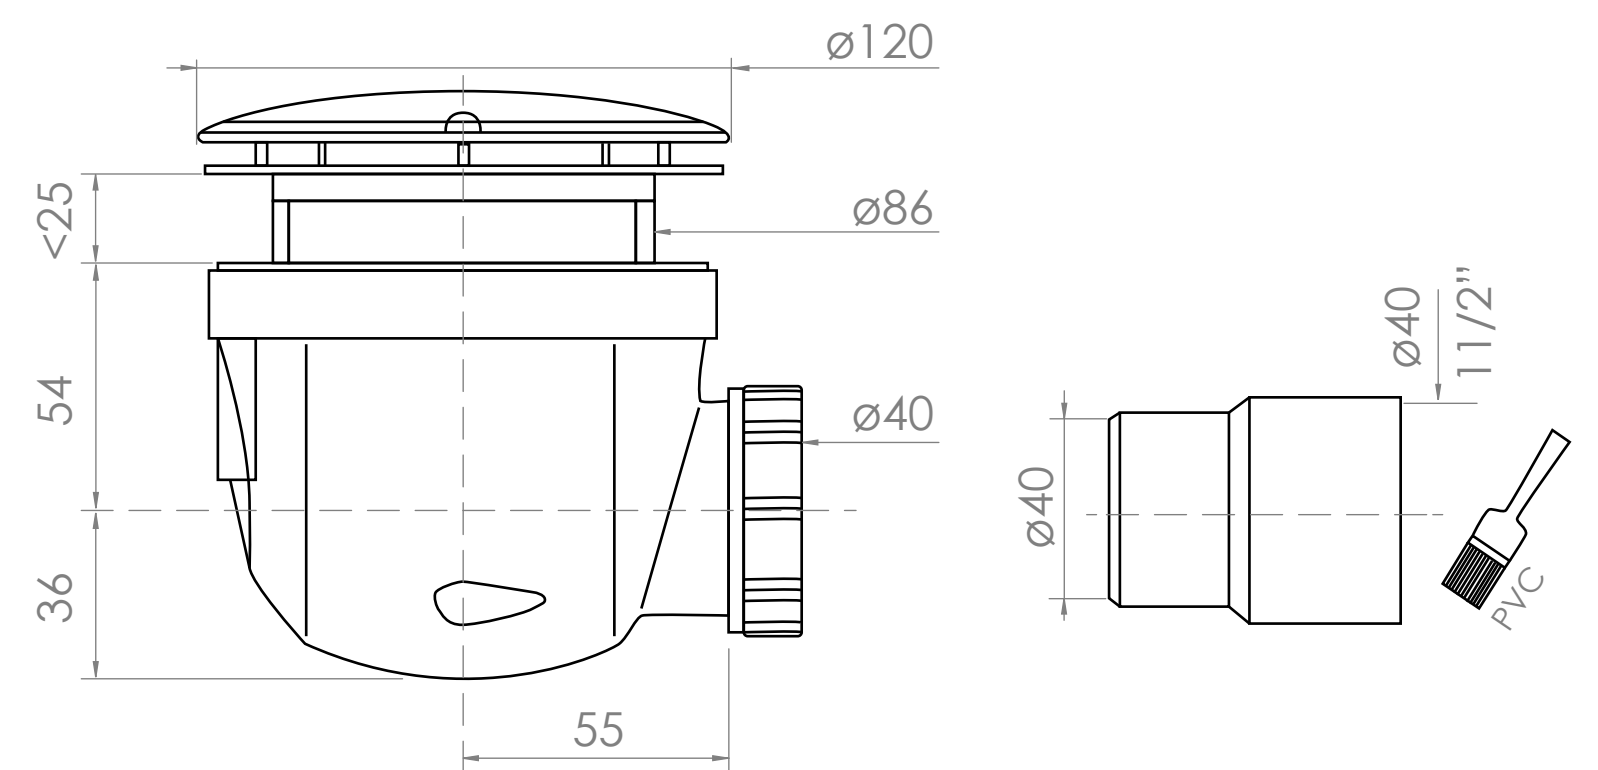

Top View

Can be tailored according to customer's requirements.

Full Enclosure View

Shower Tray with Enclosure Kit - A

Shower Tray - Top View

Section View A - A

Waste Kit - Side View

LUSO

Product Name	Modular Kit A
Size, mm	1700 x 800
Contains	Shower Tray Shower Waste 10mm Glass Panel Glass-Wall Fixing Kit Glass Bracing Bar

All dimensions provided in mm.