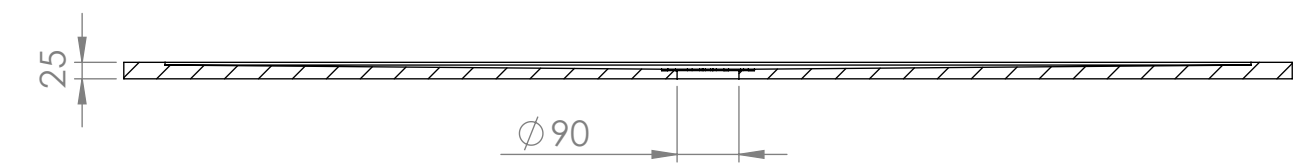

Top View

Can be tailored according to customer's requirements.

Full Enclosure View

Shower Tray with Enclosure Kit - A

Shower Tray - Top View

Section View A - A

Waste Kit - Side View

LUSO

Product Name	Modular Kit A
Size, mm	1700 x 800
Contains	Shower Tray Shower Waste 10mm Glass Panel Glass-Wall Fixing Kit Glass Bracing Bar

All dimensions provided in mm.