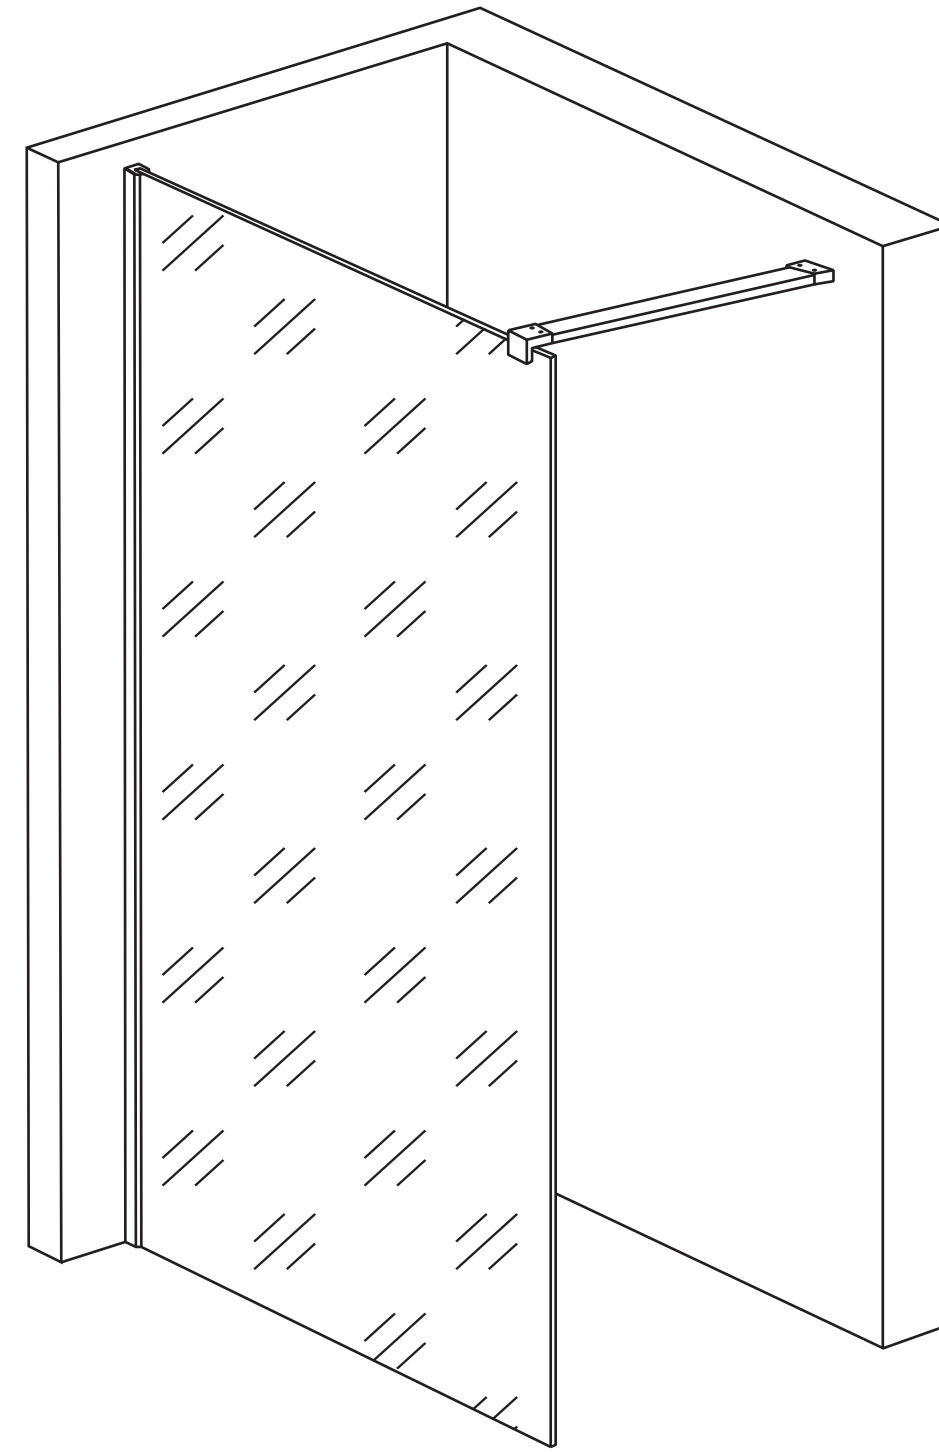

Top View

Can be tailored according to customer's requirements.

Full Enclosure View

Shower Tray with Enclosure Kit - A

Shower Tray - Top View

Section View A - A

Waste Kit - Side View

LUSO

Product Name	Modular Kit A
Size, mm	1700 x 800
Contains	Shower Tray Shower Waste 10mm Glass Panel Glass-Wall Fixing Kit Glass Bracing Bar

All dimensions provided in mm.