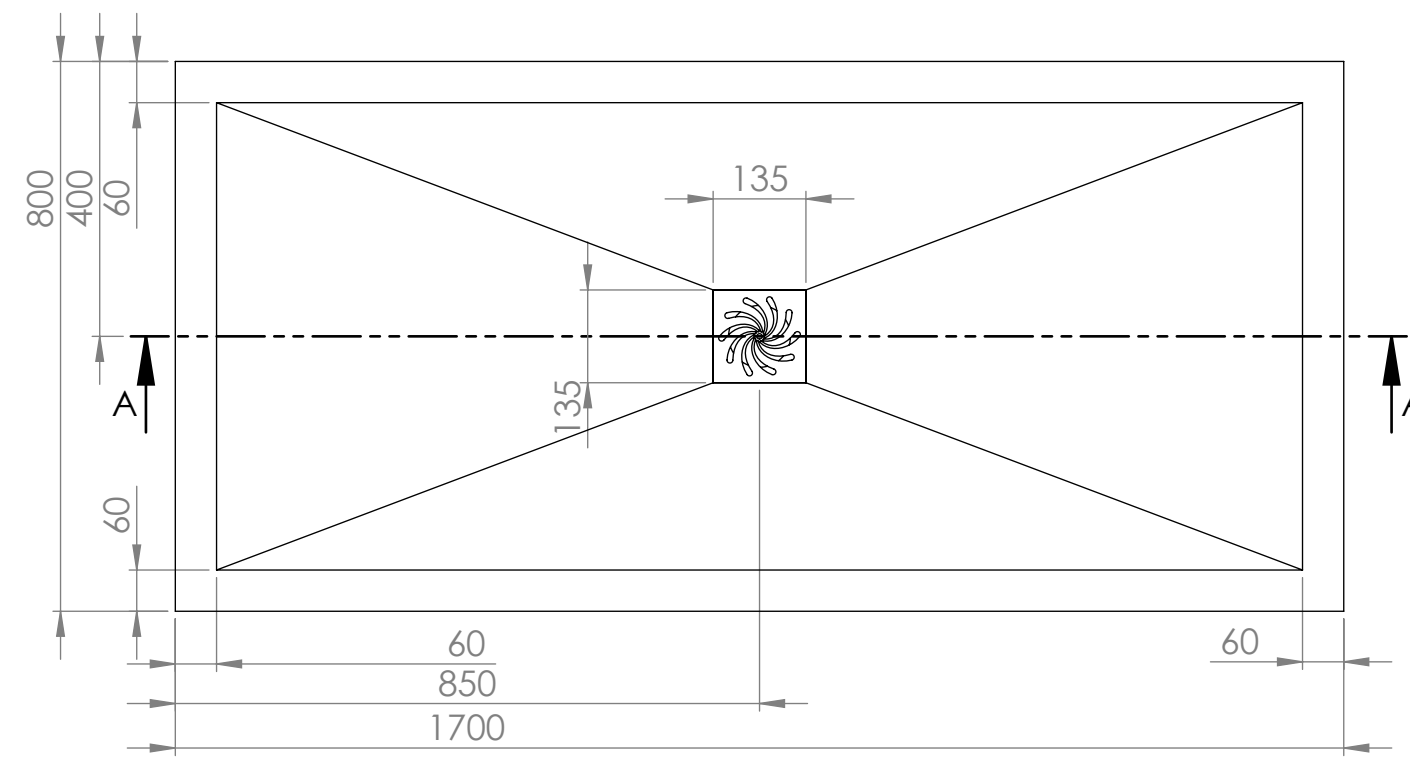

Top View

Can be tailored according to customer's requirements.

Full Enclosure View

Shower Tray with Enclosure Kit - A

Shower Tray - Top View

Section View A - A

Waste Kit - Side View

LUSO

Product Name	Modular Kit A
Size, mm	1700 x 800
Contains	Shower Tray Shower Waste 10mm Glass Panel Glass-Wall Fixing Kit Glass Bracing Bar

All dimensions provided in mm.