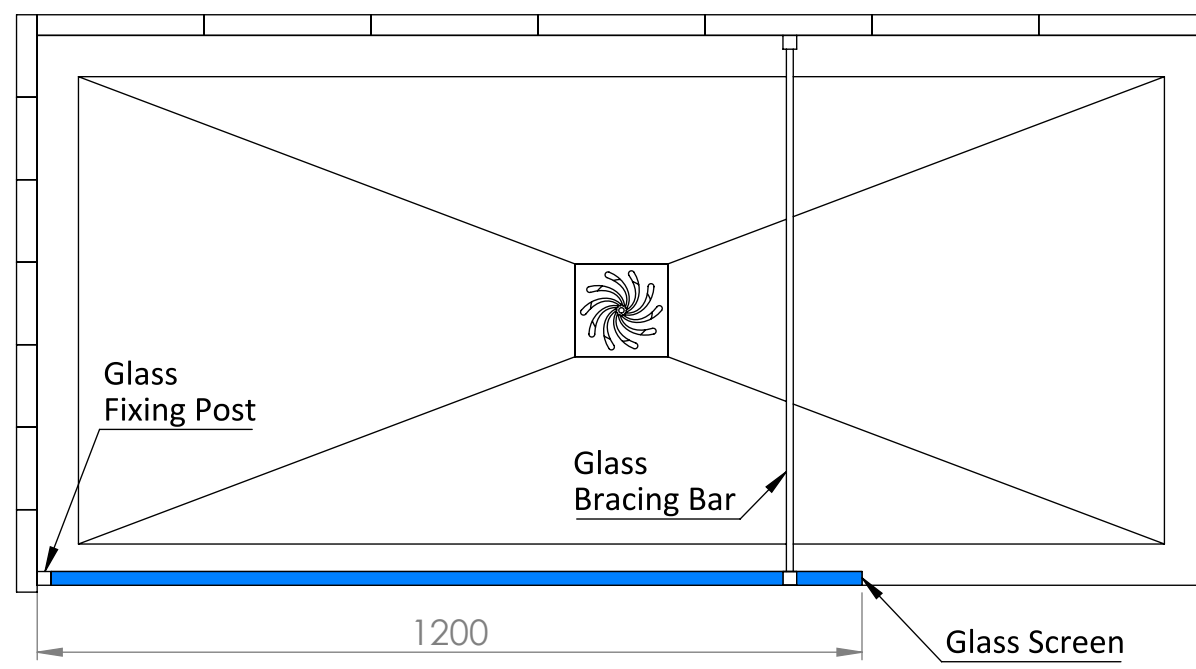

Top View

Can be tailored according to customer's requirements.

Full Enclosure View

Shower Tray with Enclosure Kit - A

Shower Tray - Top View

Section View A - A

Waste Kit - Side View

LUSO

Product Name	Modular Kit A
Size, mm	1700 x 800
Contains	Shower Tray Shower Waste 10mm Glass Panel Glass-Wall Fixing Kit Glass Bracing Bar

All dimensions provided in mm.