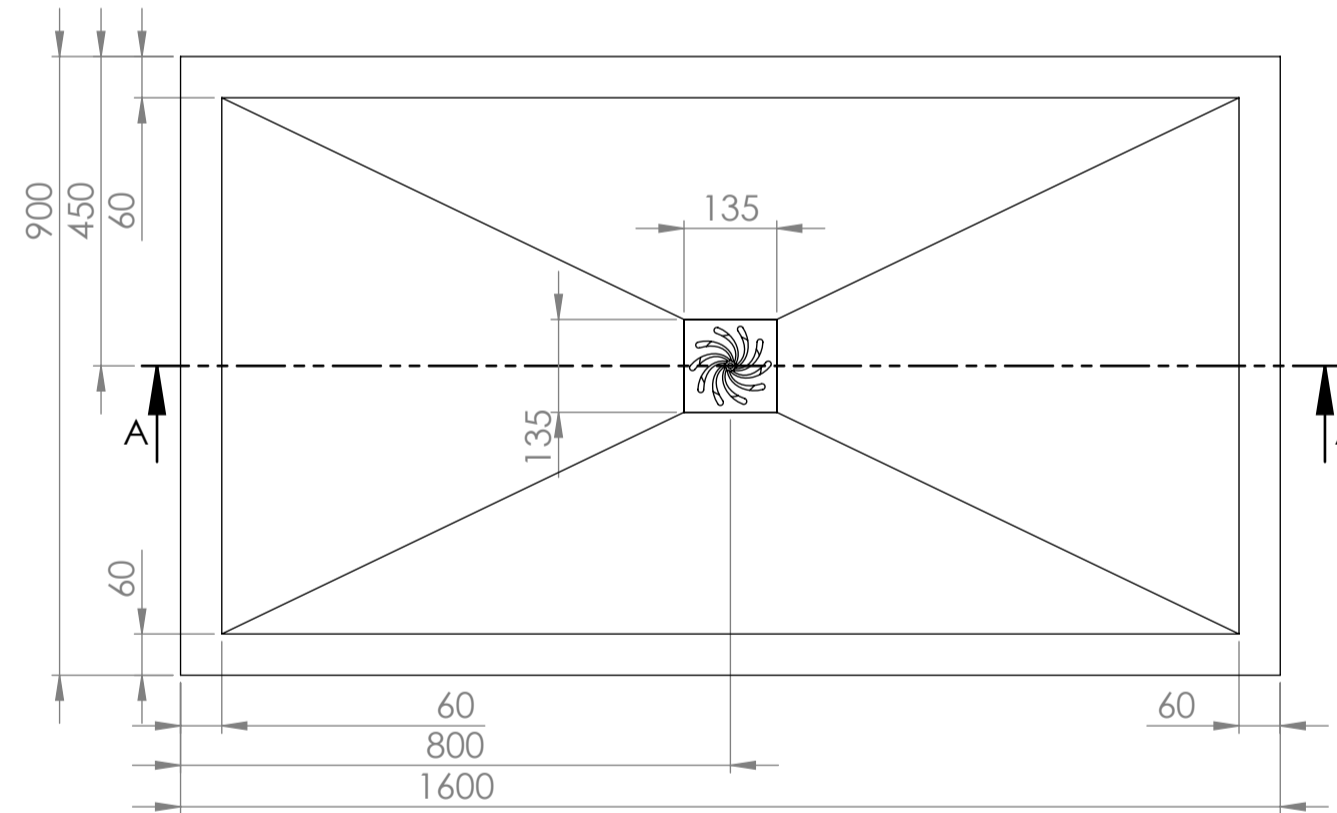

Top View

Can be tailored according to customer's requirements.

Full Enclosure View

Shower Tray with Enclosure Kit - A

Shower Tray - Top View

Section View A - A

Waste Kit - Side View

LUSO

Product Name	Modular Kit A
Size, mm	1600 x 900
Contains	Shower Tray Shower Waste 10mm Glass Panel Glass-Wall Fixing Kit Glass Bracing Bar

All dimensions provided in mm.