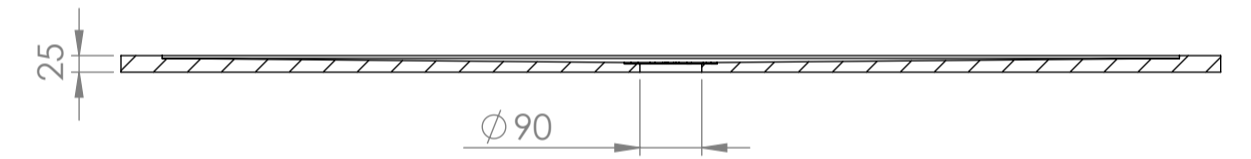

Top View

Can be tailored according to customer's requirements.

Full Enclosure View

Shower Tray with Enclosure Kit - A

Shower Tray - Top View

Section View A - A

Waste Kit - Side View

LUSO

Product Name	Modular Kit A
Size, mm	1600 x 900
Contains	Shower Tray Shower Waste 10mm Glass Panel Glass-Wall Fixing Kit Glass Bracing Bar

All dimensions provided in mm.