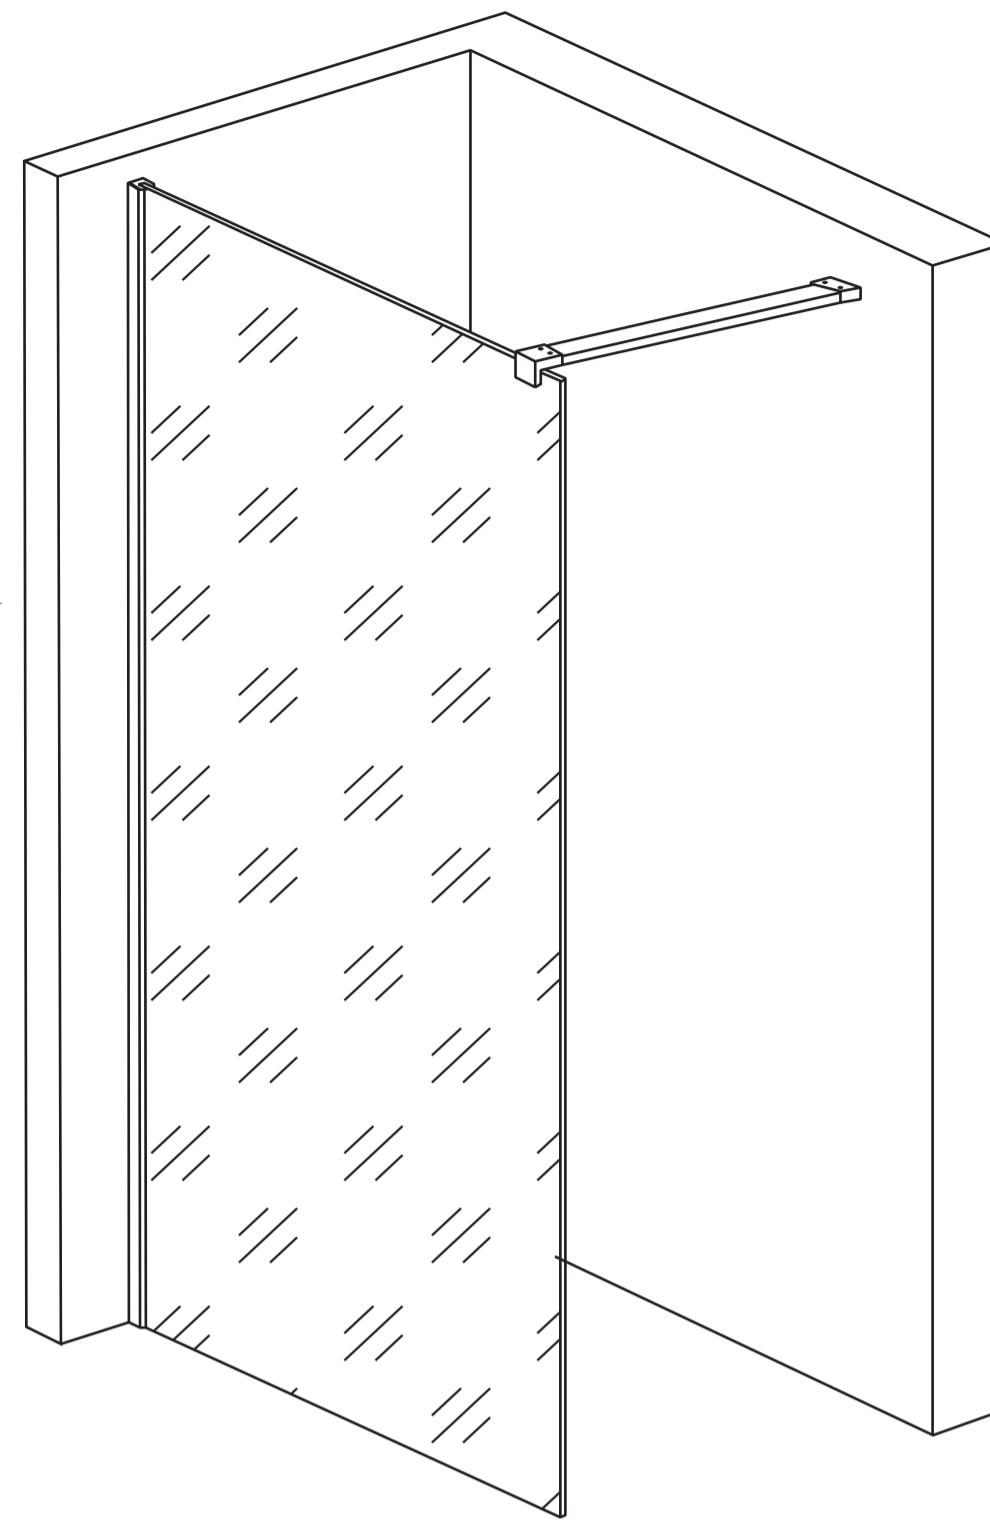

Top View

Can be tailored according to customer's requirements.

Full Enclosure View

Shower Tray with Enclosure Kit - A

Shower Tray - Top View

Section View A - A

Waste Kit - Side View

LUSO

Product Name	Modular Kit A
Size, mm	1600 x 900
Contains	Shower Tray Shower Waste 10mm Glass Panel Glass-Wall Fixing Kit Glass Bracing Bar

All dimensions provided in mm.