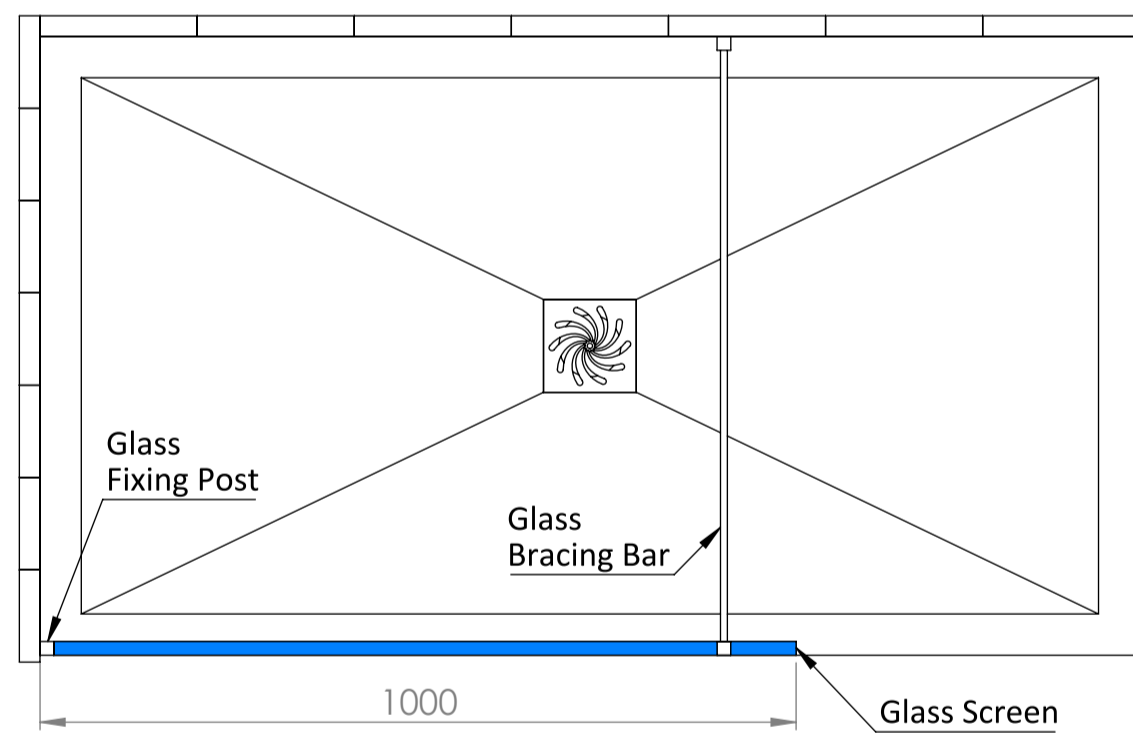

Top View

Can be tailored according to customer's requirements.

Full Enclosure View

Shower Tray with Enclosure Kit - A

Shower Tray - Top View

Section View A - A

Waste Kit - Side View

LUSO

Product Name	Modular Kit A
Size, mm	1600 x 900
Contains	Shower Tray Shower Waste 10mm Glass Panel Glass-Wall Fixing Kit Glass Bracing Bar

All dimensions provided in mm.