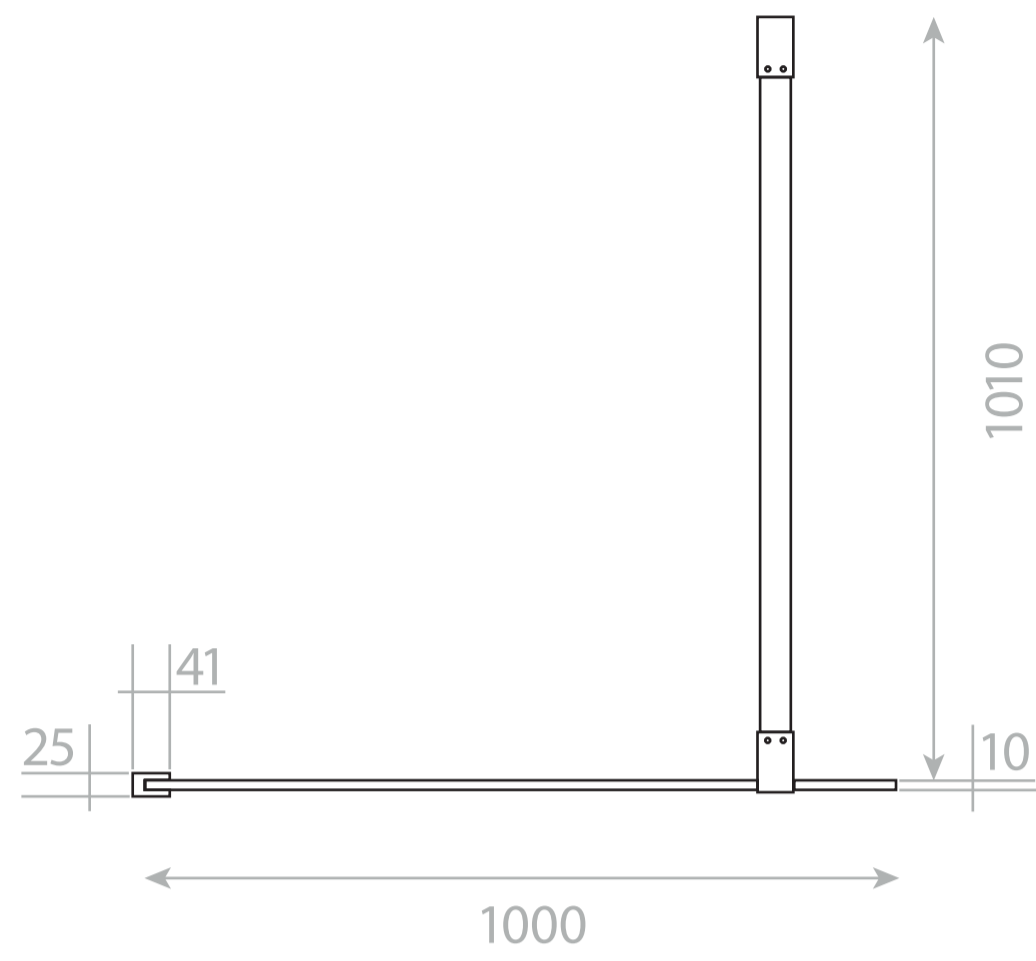

Top View

Can be tailored according to customer's requirements.

Full Enclosure View

Shower Tray with Enclosure Kit - A

Shower Tray - Top View

Section View A - A

Waste Kit - Side View

LUSO

Product Name	Modular Kit A
Size, mm	1600 x 900
Contains	Shower Tray Shower Waste 10mm Glass Panel Glass-Wall Fixing Kit Glass Bracing Bar

All dimensions provided in mm.