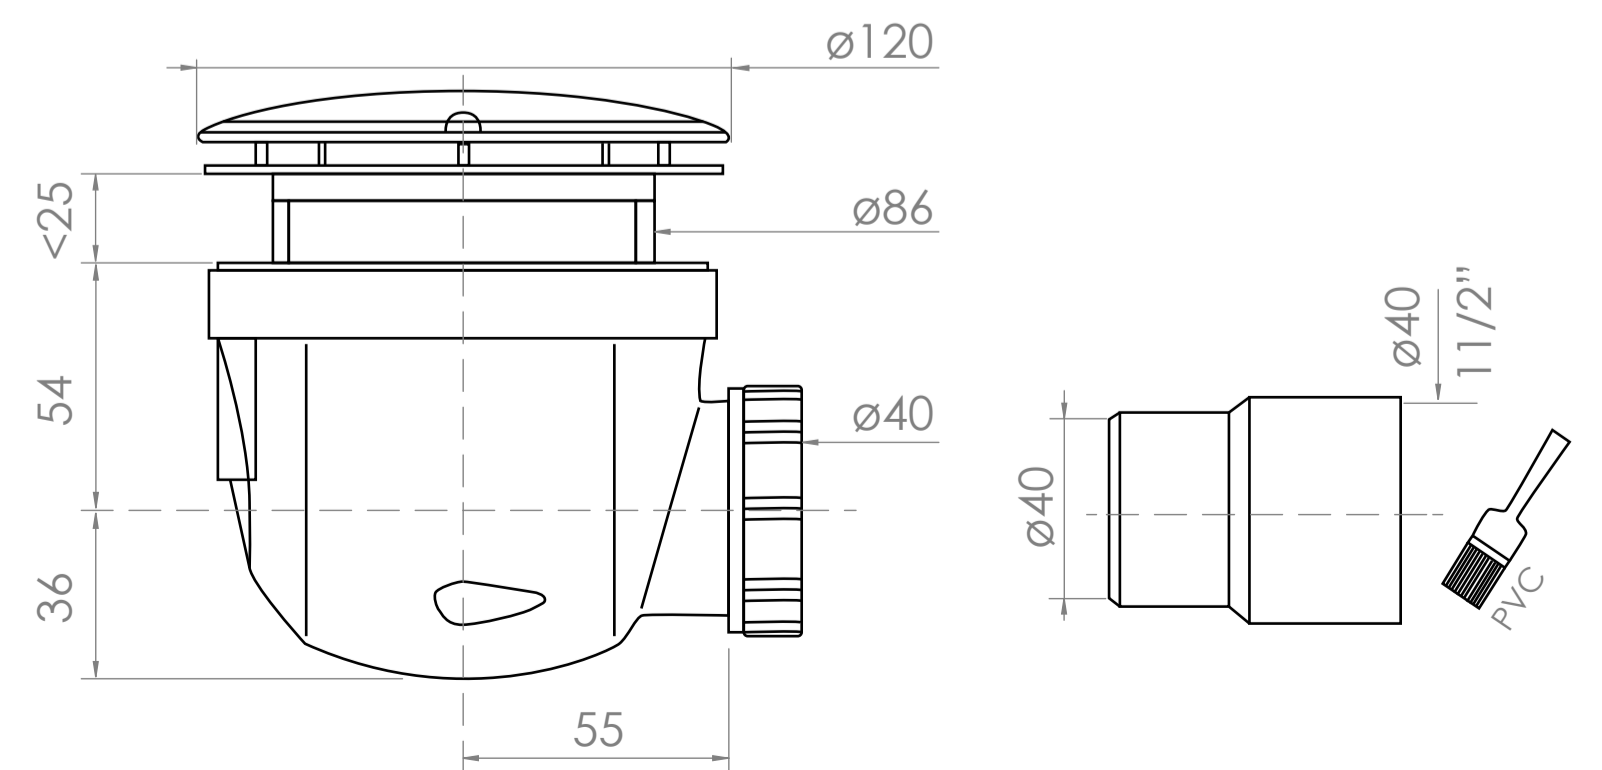

Top View

Can be tailored according to customer's requirements.

Full Enclosure View

Shower Tray with Enclosure Kit - A

Shower Tray - Top View

Section View A - A

Waste Kit - Side View

LUSO

Product Name	Modular Kit A
Size, mm	1600 x 900
Contains	Shower Tray Shower Waste 10mm Glass Panel Glass-Wall Fixing Kit Glass Bracing Bar

All dimensions provided in mm.