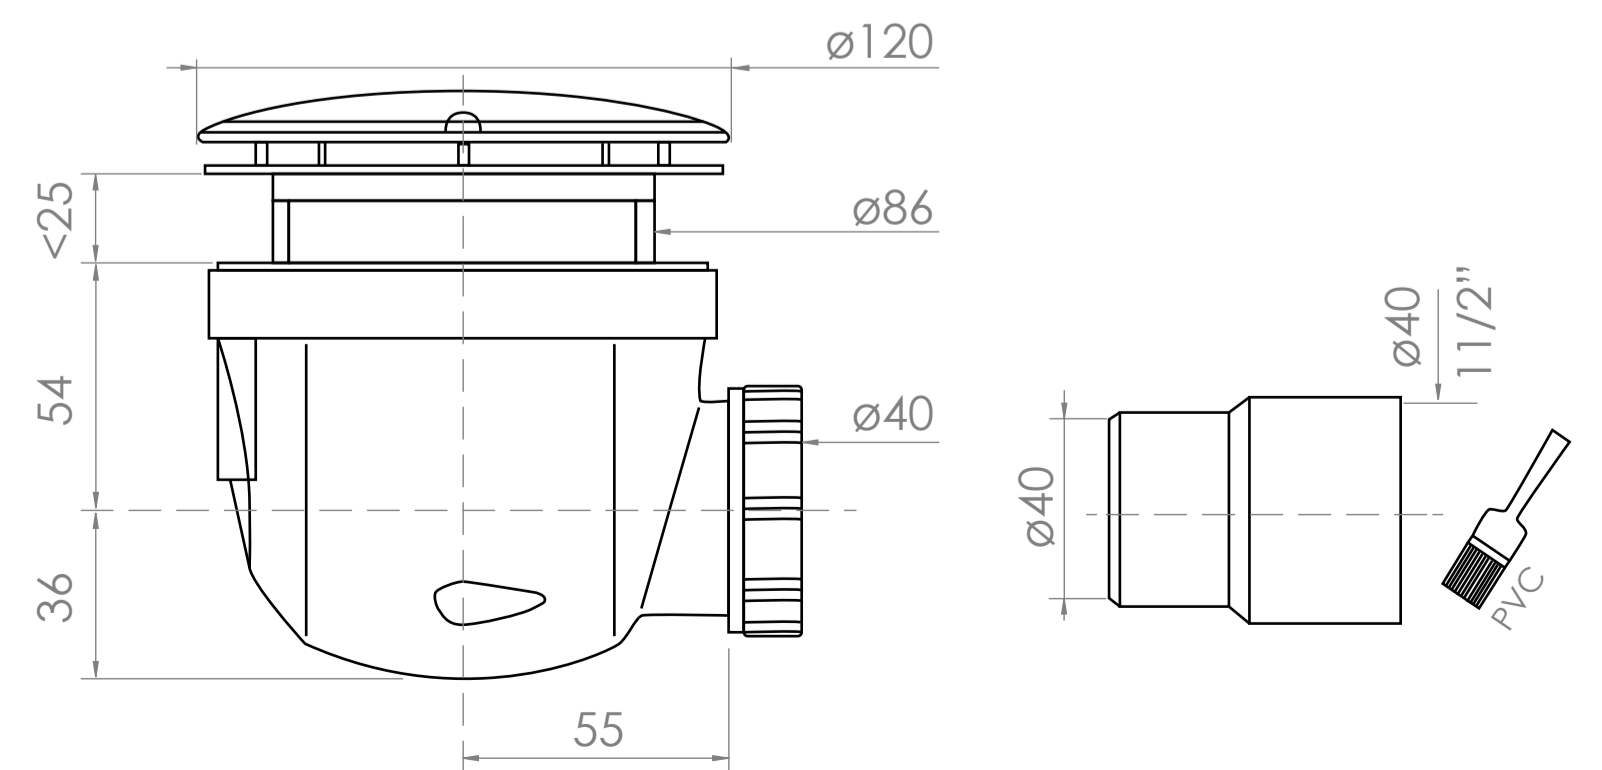

Top View

Full Enclosure View

Shower Tray with Enclosure Kit - A

Shower Tray - Top View

Section View A - A

Waste Kit - Side View

LUSO

Product Name	Modular Kit A
Size, mm	1600 x 800
Contains	Shower Tray Shower Waste 10mm Glass Panel Glass-Wall Fixing Kit Glass Bracing Bar

All dimensions provided in mm.