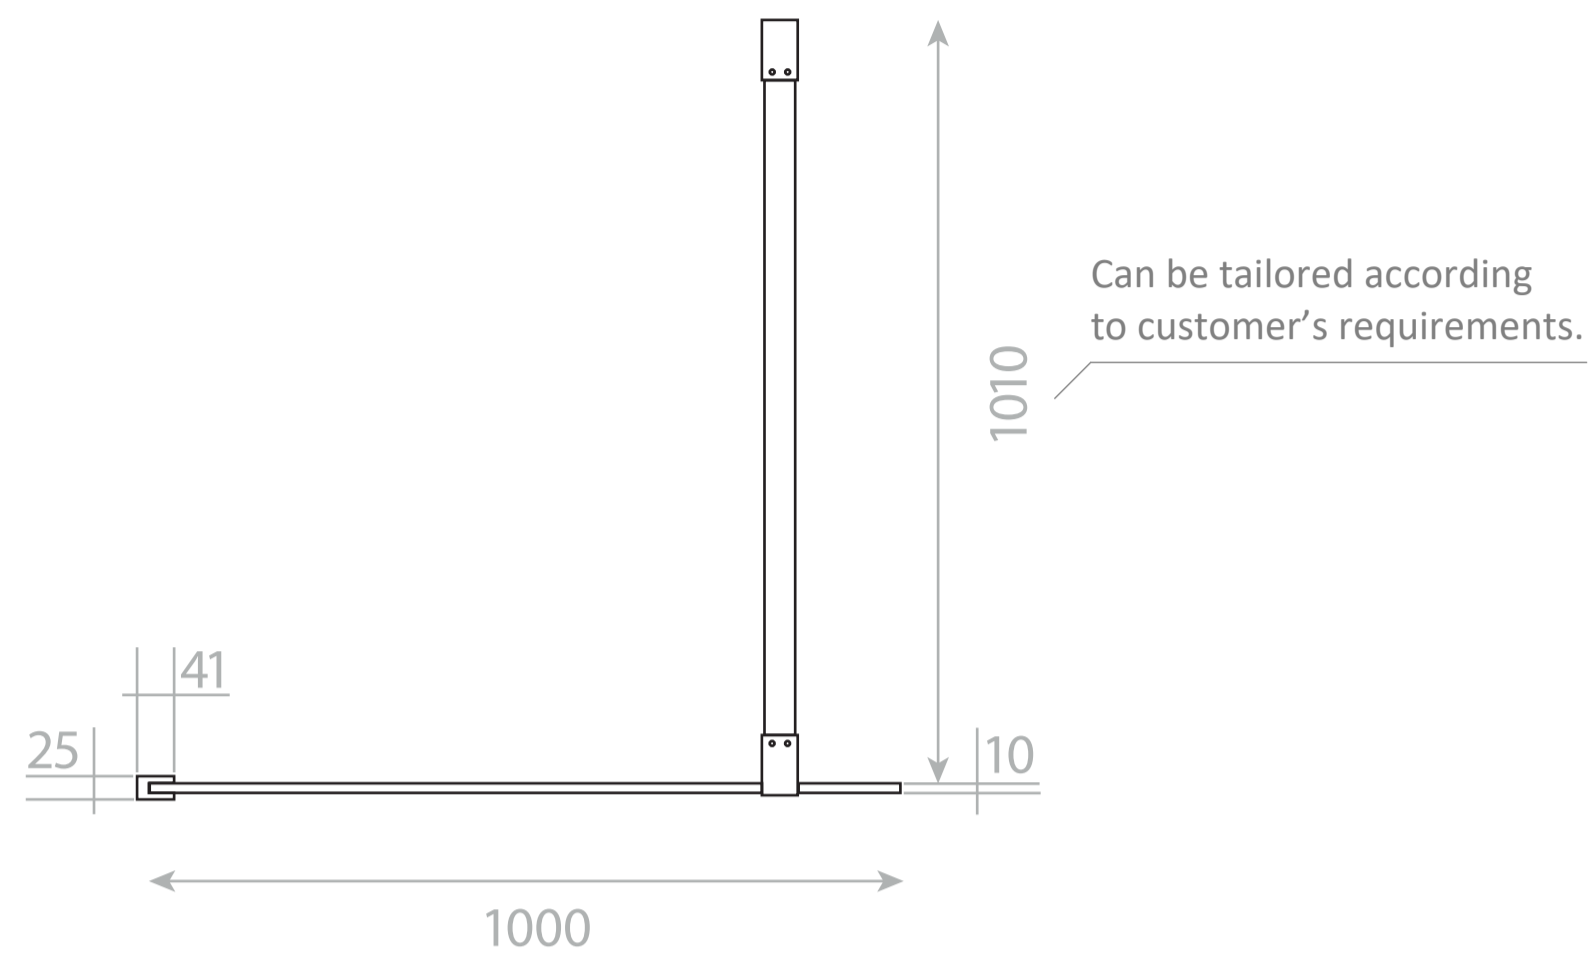

Top View

Full Enclosure View

Shower Tray with Enclosure Kit - A

Shower Tray - Top View

Section View A - A

Waste Kit - Side View

LUSO

Product Name	Modular Kit A
Size, mm	1600 x 800
Contains	Shower Tray Shower Waste 10mm Glass Panel Glass-Wall Fixing Kit Glass Bracing Bar

All dimensions provided in mm.