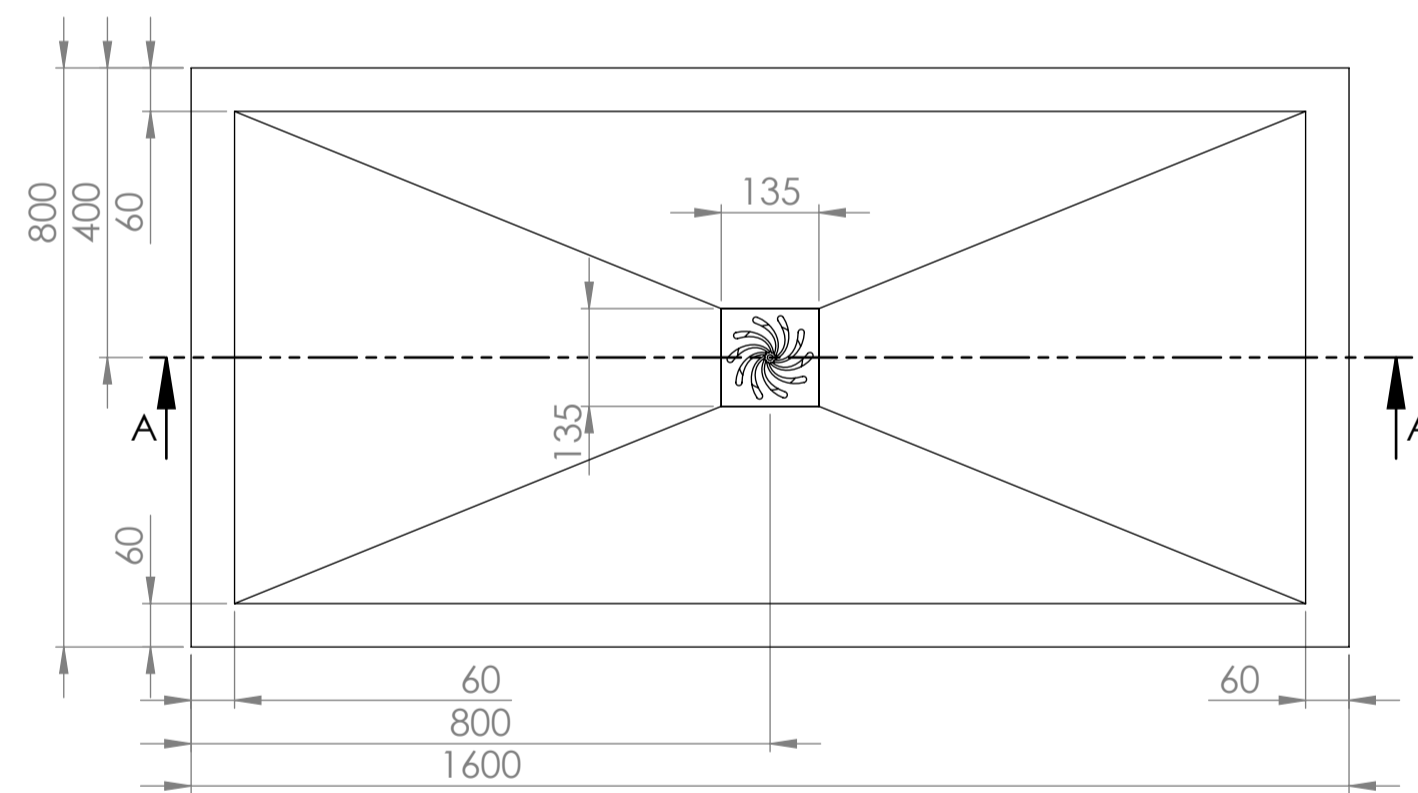

Top View

Full Enclosure View

Shower Tray with Enclosure Kit - A

Shower Tray - Top View

Section View A - A

Waste Kit - Side View

LUSO

Product Name	Modular Kit A
Size, mm	1600 x 800
Contains	Shower Tray Shower Waste 10mm Glass Panel Glass-Wall Fixing Kit Glass Bracing Bar

All dimensions provided in mm.