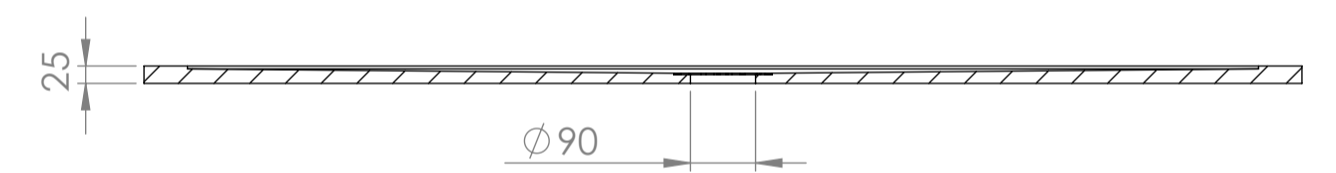

Top View

Full Enclosure View

Shower Tray with Enclosure Kit - A

Shower Tray - Top View

Section View A - A

Waste Kit - Side View

LUSO

Product Name	Modular Kit A
Size, mm	1600 x 800
Contains	Shower Tray Shower Waste 10mm Glass Panel Glass-Wall Fixing Kit Glass Bracing Bar

All dimensions provided in mm.