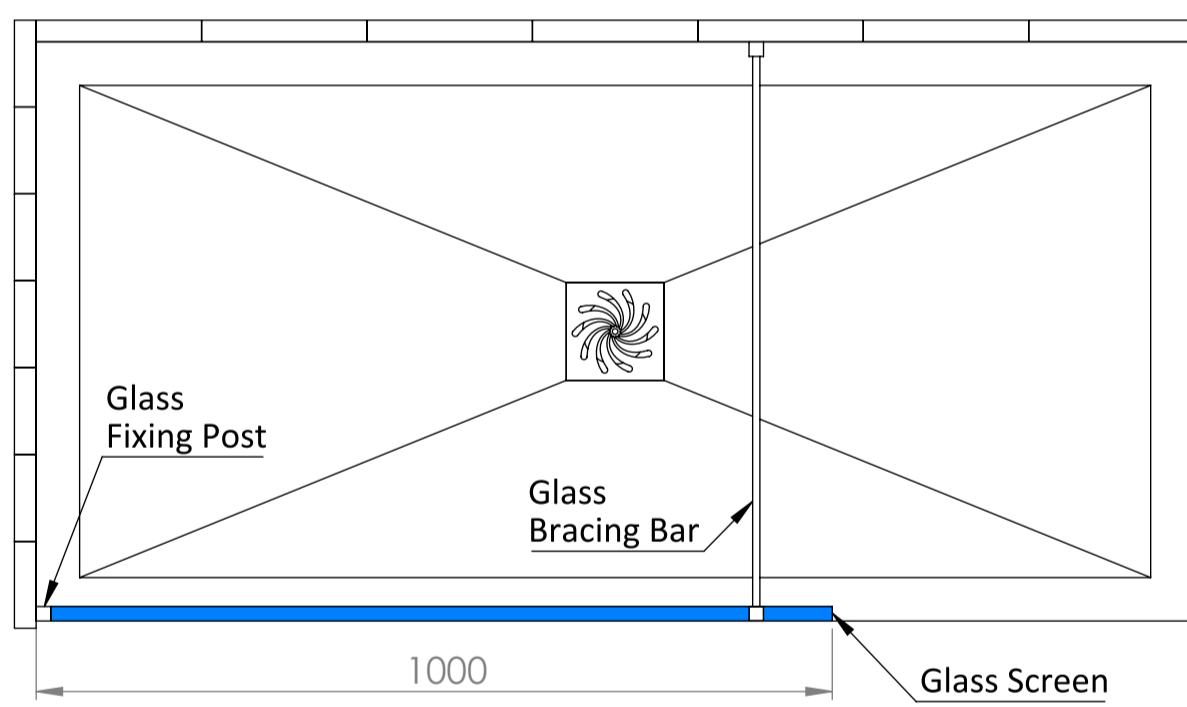

Top View

Full Enclosure View

Shower Tray with Enclosure Kit - A

Shower Tray - Top View

Section View A - A

Waste Kit - Side View

LUSO

Product Name	Modular Kit A
Size, mm	1600 x 800
Contains	Shower Tray Shower Waste 10mm Glass Panel Glass-Wall Fixing Kit Glass Bracing Bar

All dimensions provided in mm.