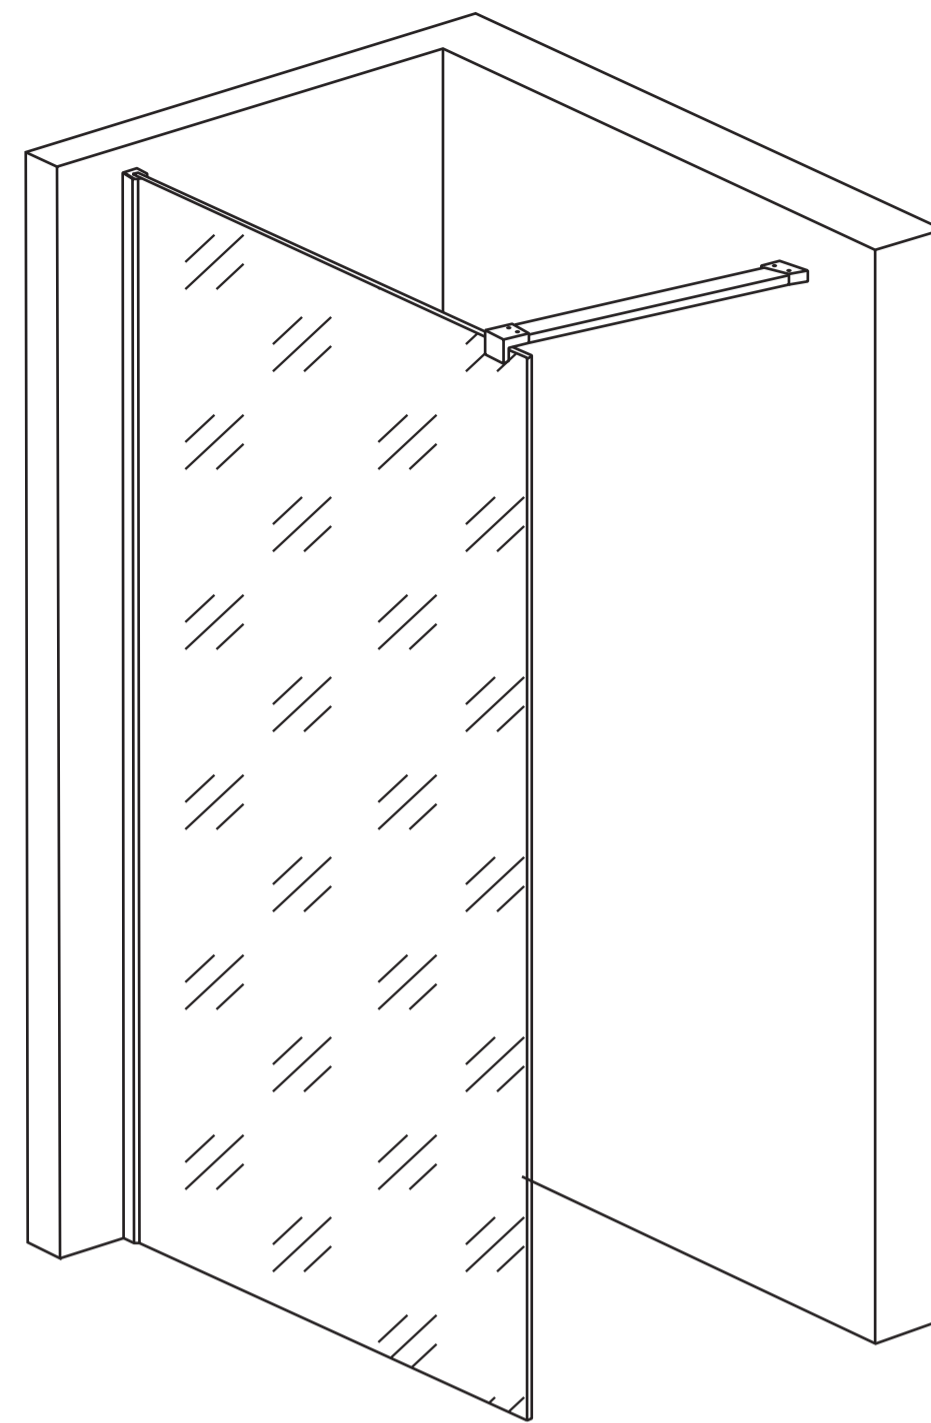

Top View

Full Enclosure View

Shower Tray with Enclosure Kit - A

Shower Tray - Top View

Section View A - A

Waste Kit - Side View

LUSO

Product Name	Modular Kit A
Size, mm	1600 x 800
Contains	Shower Tray Shower Waste 10mm Glass Panel Glass-Wall Fixing Kit Glass Bracing Bar

All dimensions provided in mm.