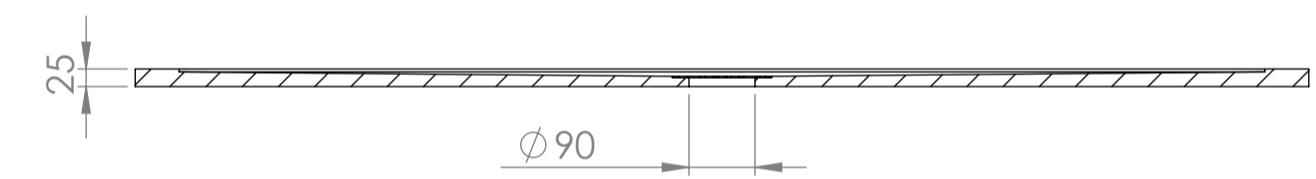

Top View

Full Enclosure View

Shower Tray with Enclosure Kit - A

Shower Tray - Top View

Section View A - A

Waste Kit - Side View

LUSO

Product Name	Modular Kit A
Size, mm	1600 x 760
Contains	Shower Tray Shower Waste 10mm Glass Panel Glass-Wall Fixing Kit Glass Bracing Bar

All dimensions provided in mm.