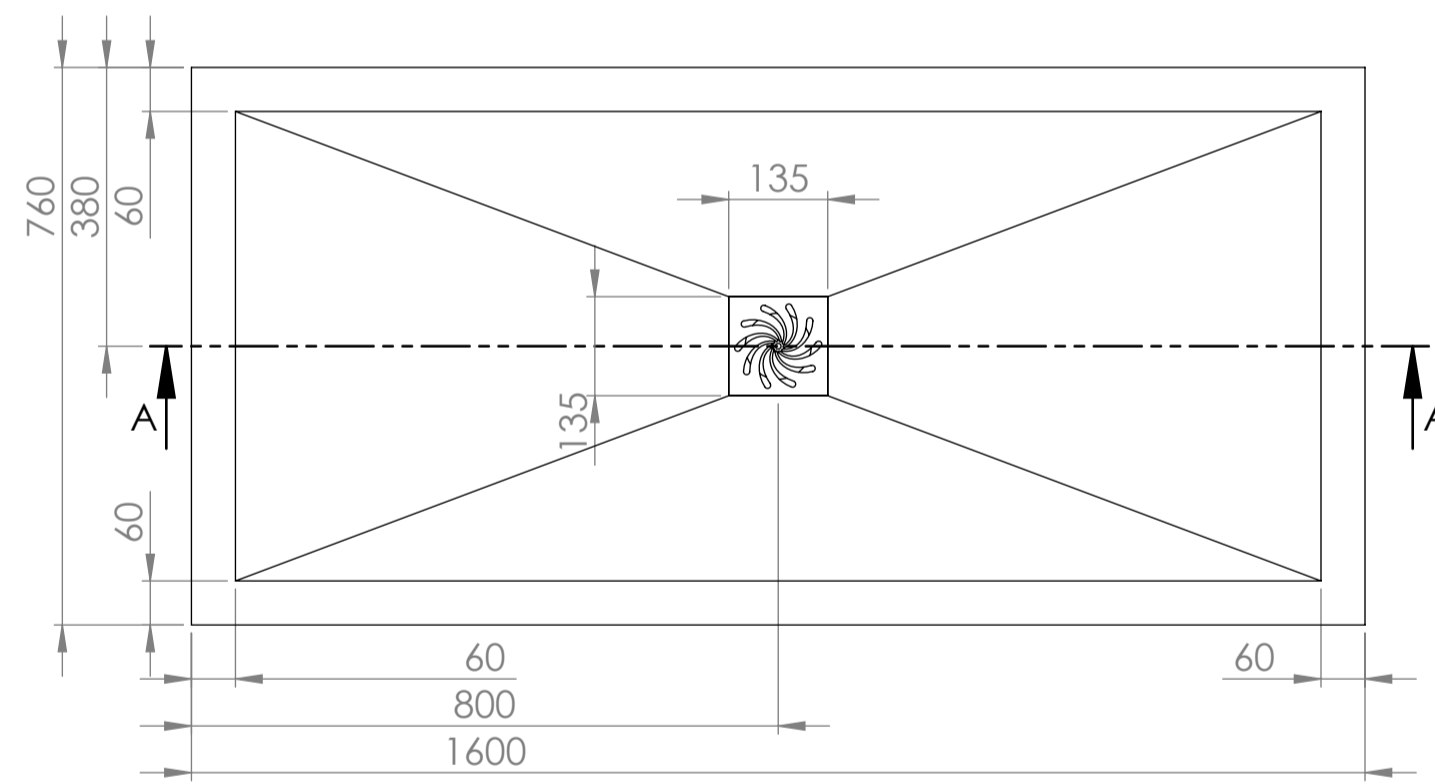

Top View

Full Enclosure View

Shower Tray with Enclosure Kit - A

Shower Tray - Top View

Section View A - A

Waste Kit - Side View

LUSO

Product Name	Modular Kit A
Size, mm	1600 x 760
Contains	Shower Tray Shower Waste 10mm Glass Panel Glass-Wall Fixing Kit Glass Bracing Bar

All dimensions provided in mm.