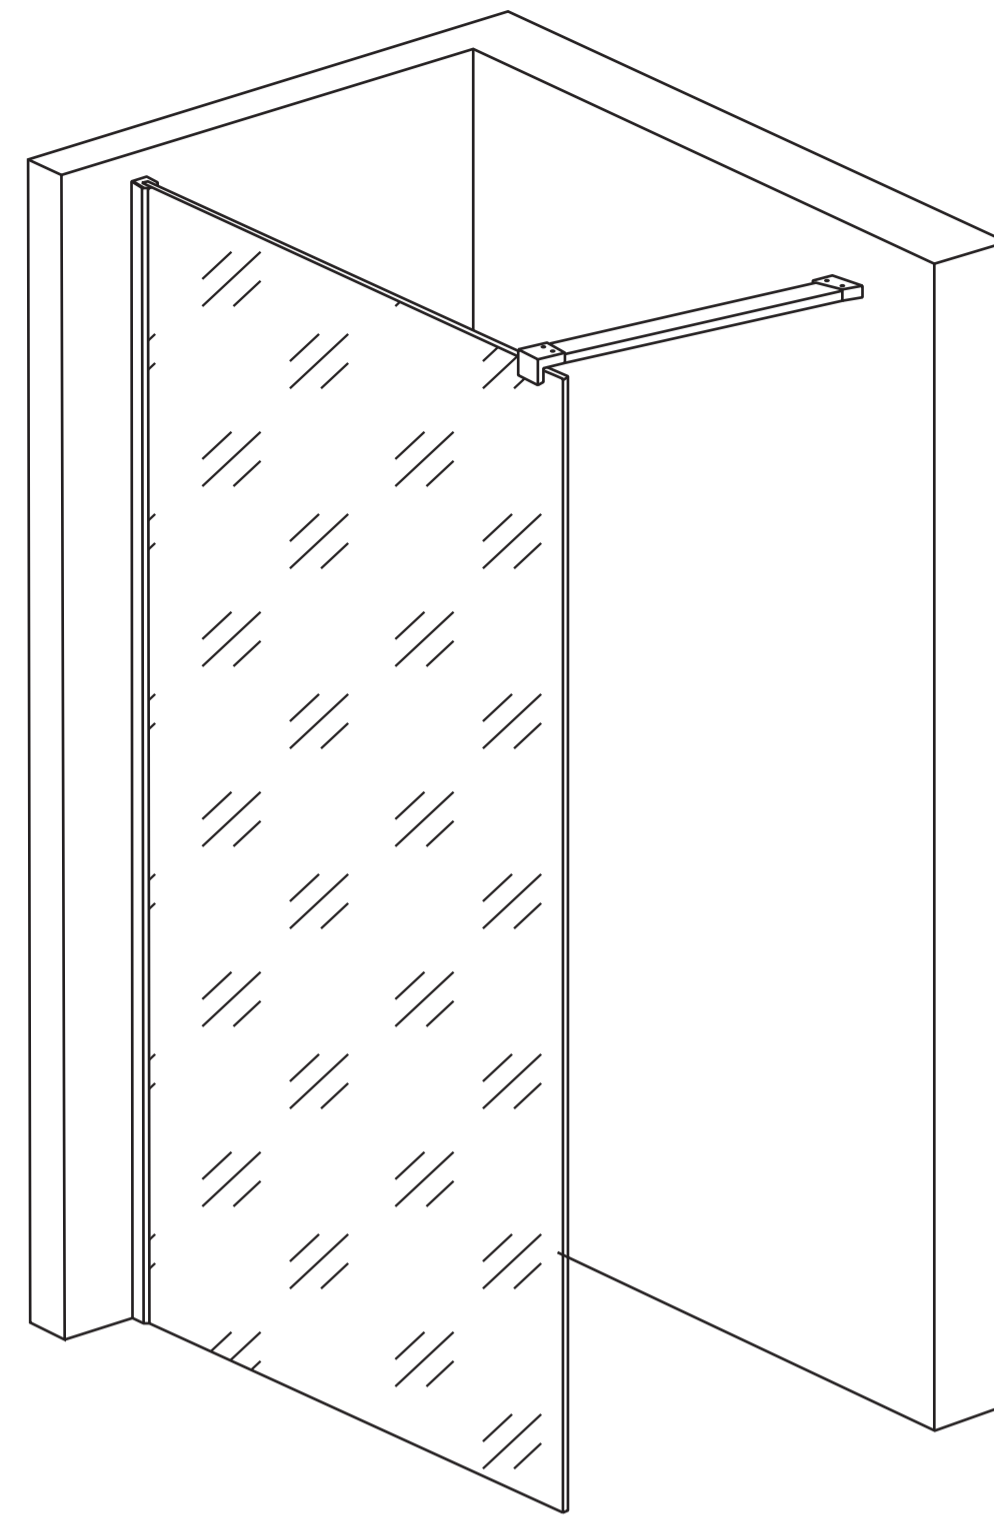

Top View

Full Enclosure View

Shower Tray with Enclosure Kit - A

Shower Tray - Top View

Section View A - A

Waste Kit - Side View

LUSO

Product Name	Modular Kit A
Size, mm	1600 x 760
Contains	Shower Tray Shower Waste 10mm Glass Panel Glass-Wall Fixing Kit Glass Bracing Bar

All dimensions provided in mm.