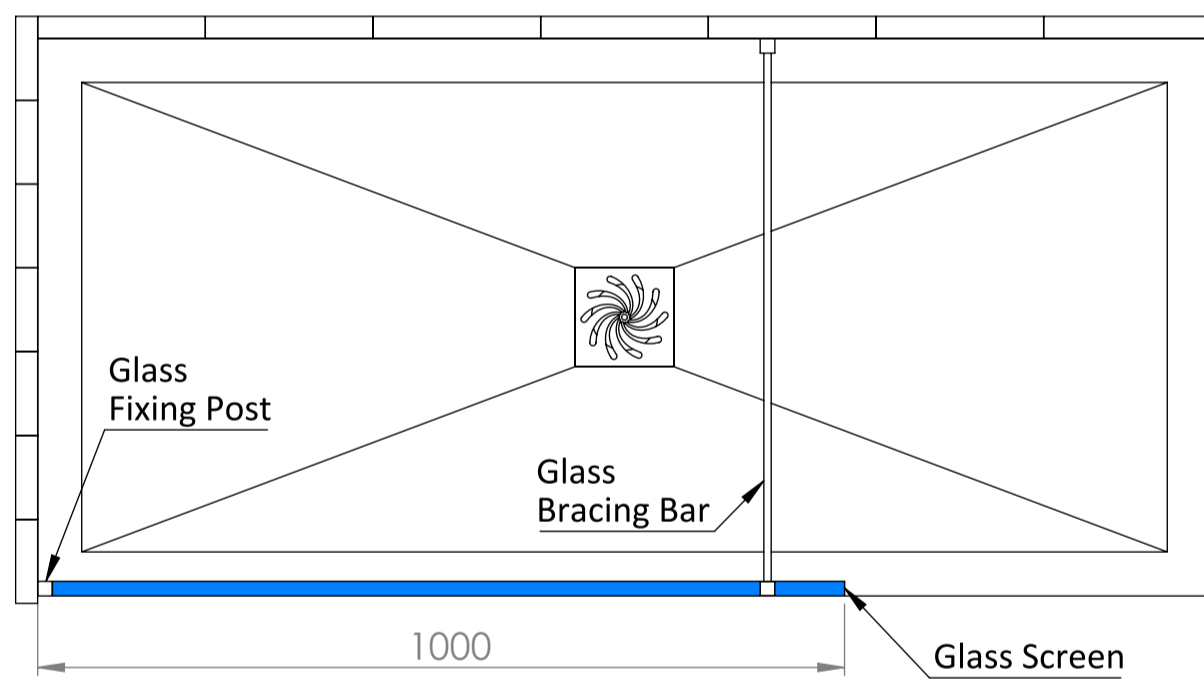

Top View

Full Enclosure View

Shower Tray with Enclosure Kit - A

Shower Tray - Top View

Section View A - A

Waste Kit - Side View

LUSO

Product Name	Modular Kit A
Size, mm	1600 x 760
Contains	Shower Tray Shower Waste 10mm Glass Panel Glass-Wall Fixing Kit Glass Bracing Bar

All dimensions provided in mm.