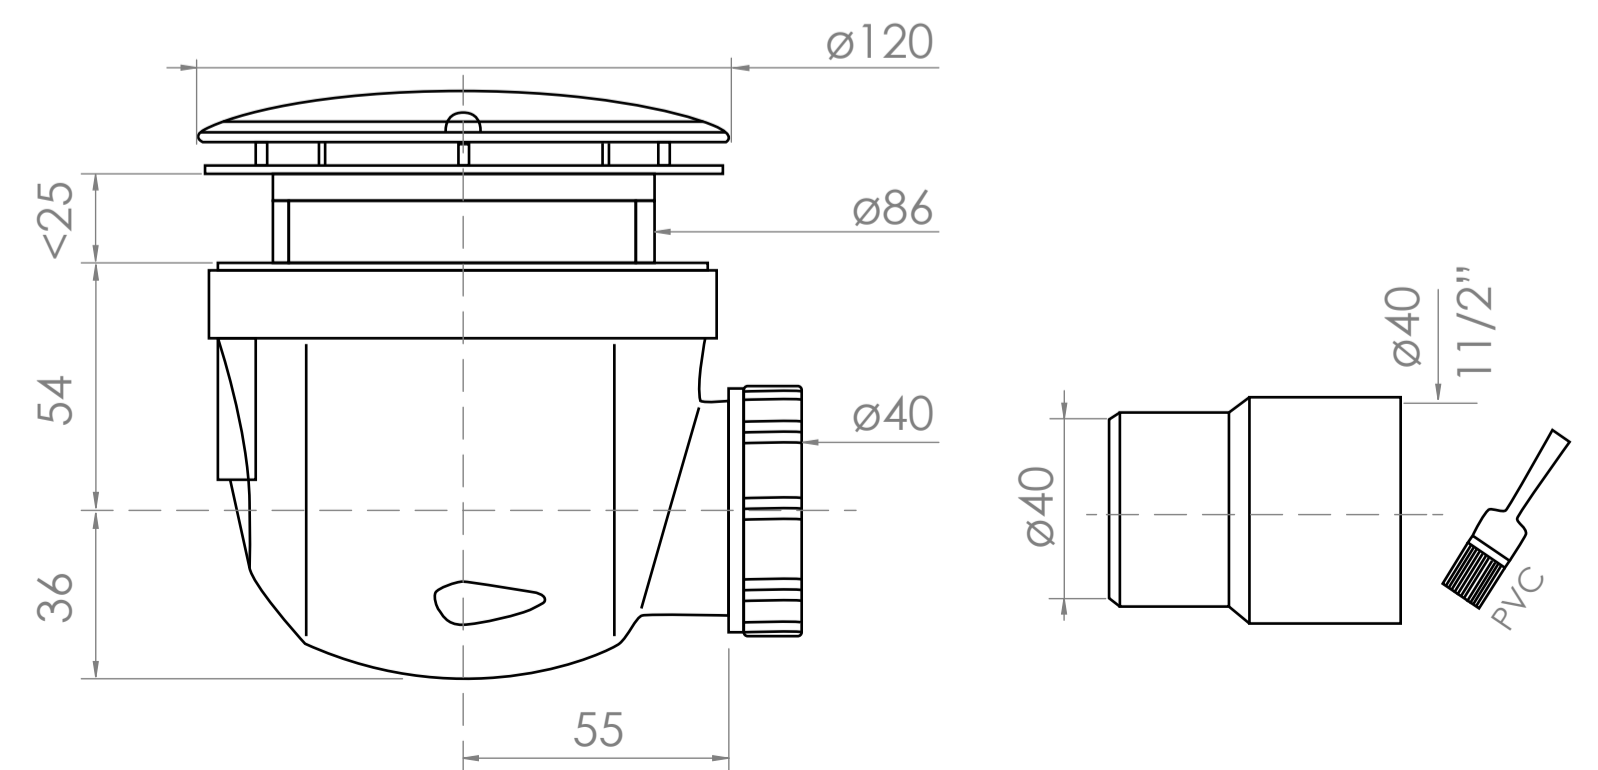

Top View

Full Enclosure View

Shower Tray with Enclosure Kit - A

Shower Tray - Top View

Section View A - A

Waste Kit - Side View

LUSO

Product Name	Modular Kit A
Size, mm	1600 x 760
Contains	Shower Tray Shower Waste 10mm Glass Panel Glass-Wall Fixing Kit Glass Bracing Bar

All dimensions provided in mm.