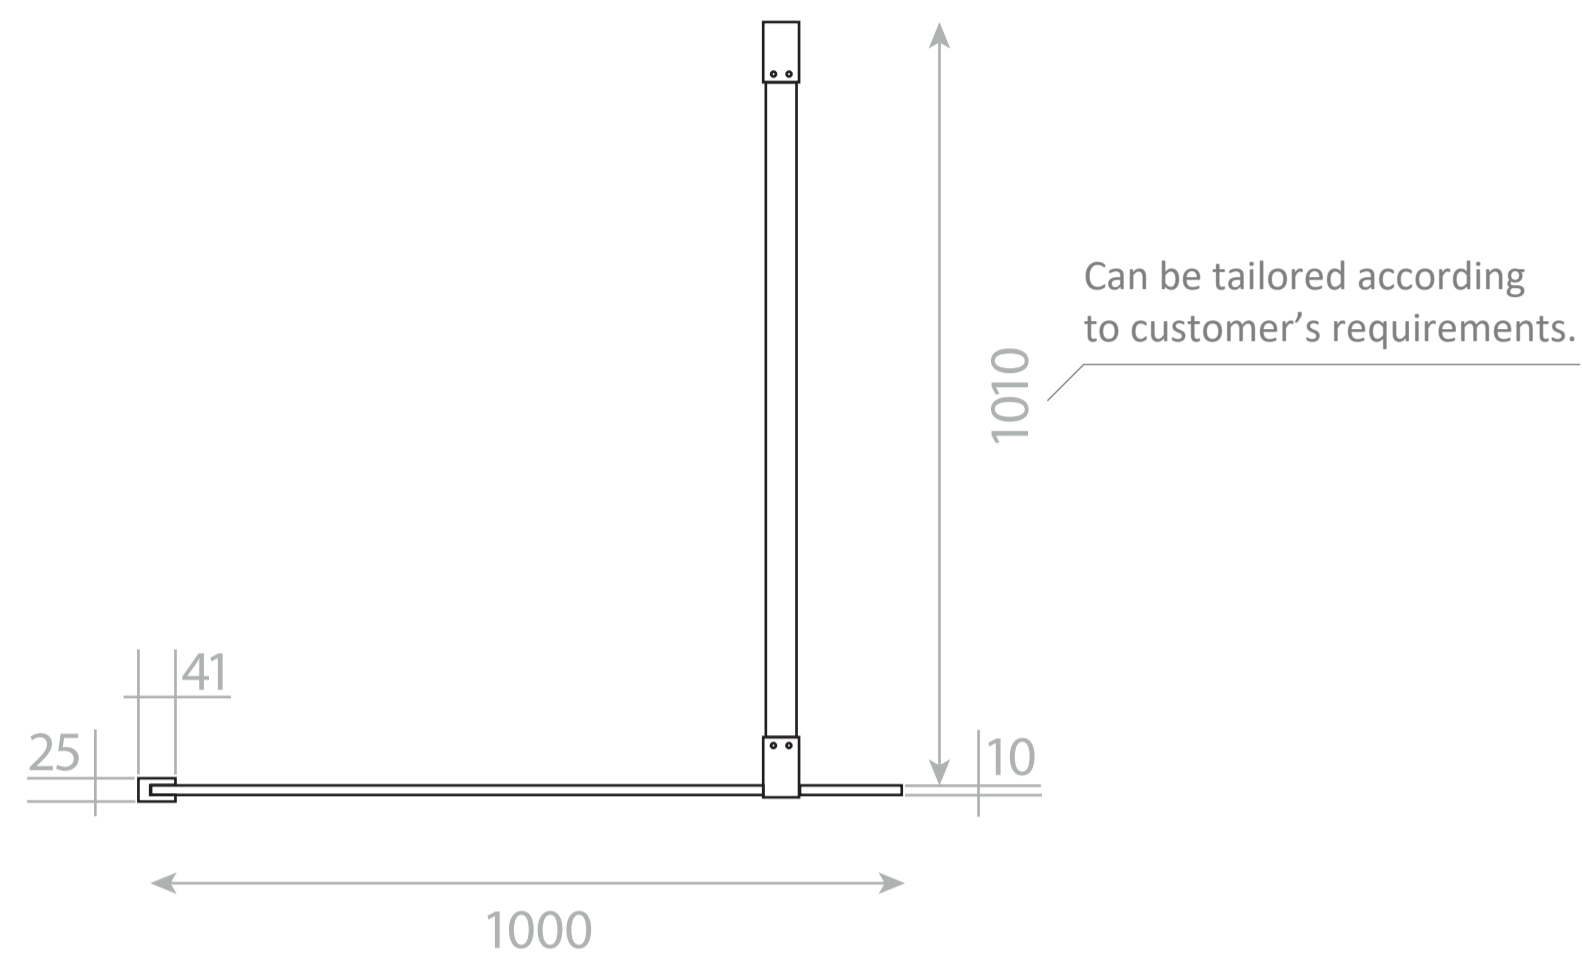

Top View

Full Enclosure View

Shower Tray with Enclosure Kit - A

Shower Tray - Top View

Section View A - A

Waste Kit - Side View

LUSO

Product Name	Modular Kit A
Size, mm	1600 x 760
Contains	Shower Tray Shower Waste 10mm Glass Panel Glass-Wall Fixing Kit Glass Bracing Bar

All dimensions provided in mm.