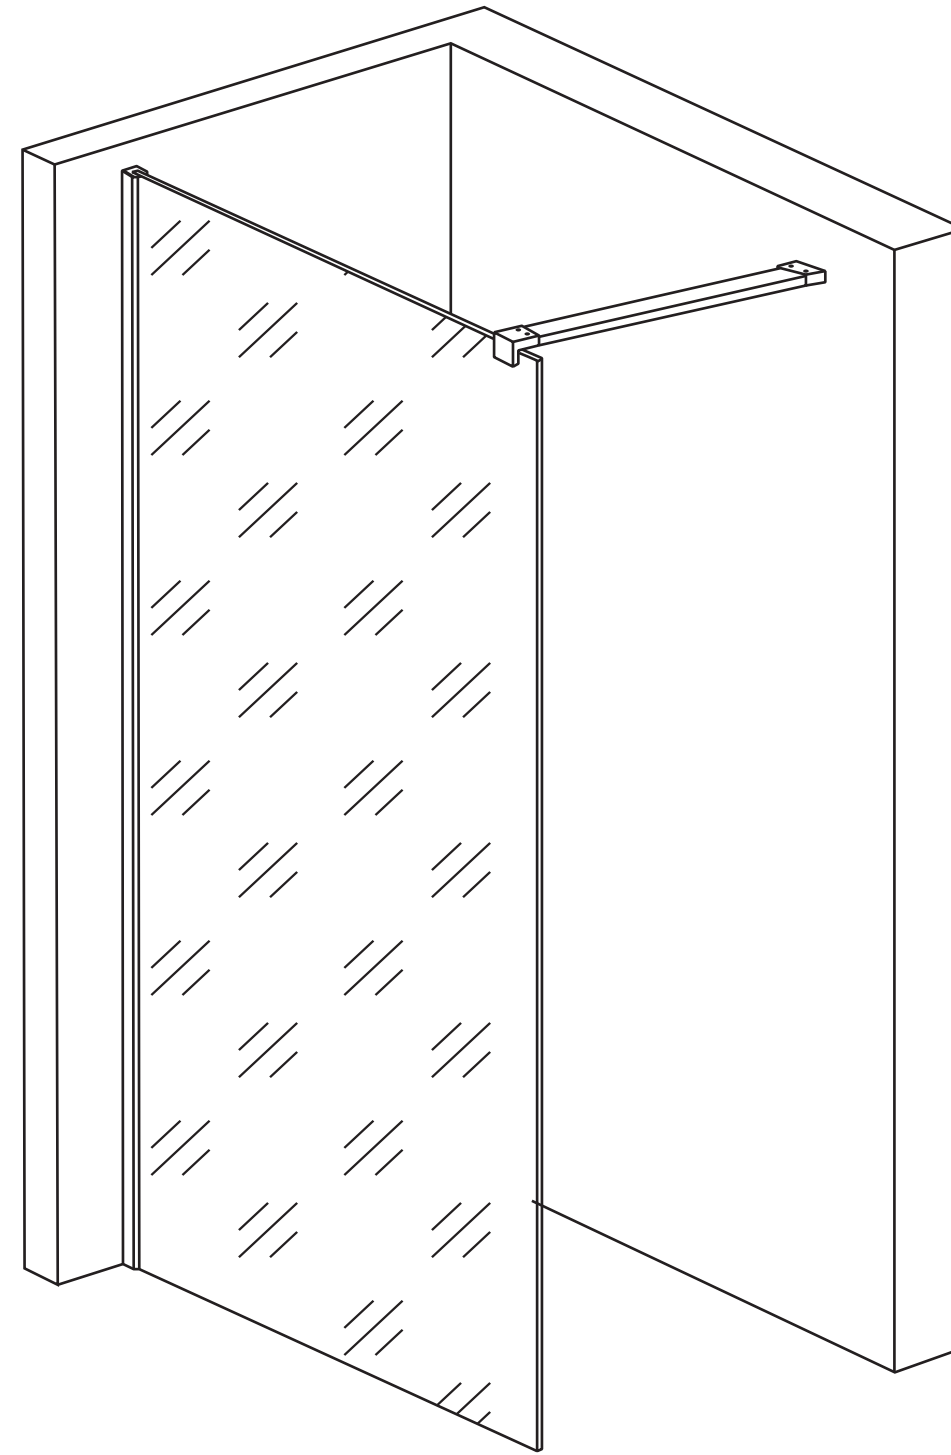

Top View

Full Enclosure View

Shower Tray with Enclosure Kit - A

Shower Tray - Top View

Section View A - A

Waste Kit - Side View

LUSO

Product Name	Modular Kit A
Size, mm	1500 x 900
Contains	Shower Tray Shower Waste 10mm Glass Panel Glass-Wall Fixing Kit Glass Bracing Bar

All dimensions provided in mm.