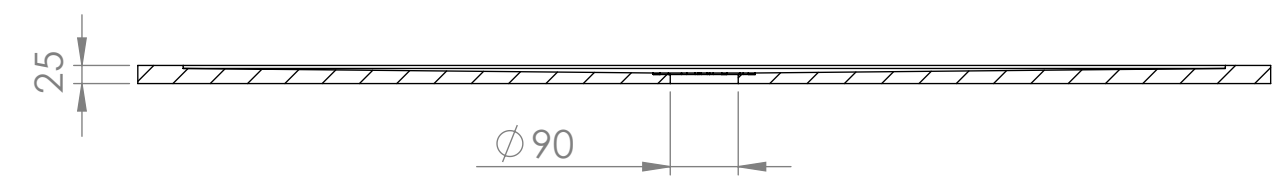

Top View

Full Enclosure View

Shower Tray with Enclosure Kit - A

Shower Tray - Top View

Section View A - A

Waste Kit - Side View

LUSO

Product Name	Modular Kit A
Size, mm	1500 x 900
Contains	Shower Tray Shower Waste 10mm Glass Panel Glass-Wall Fixing Kit Glass Bracing Bar

All dimensions provided in mm.