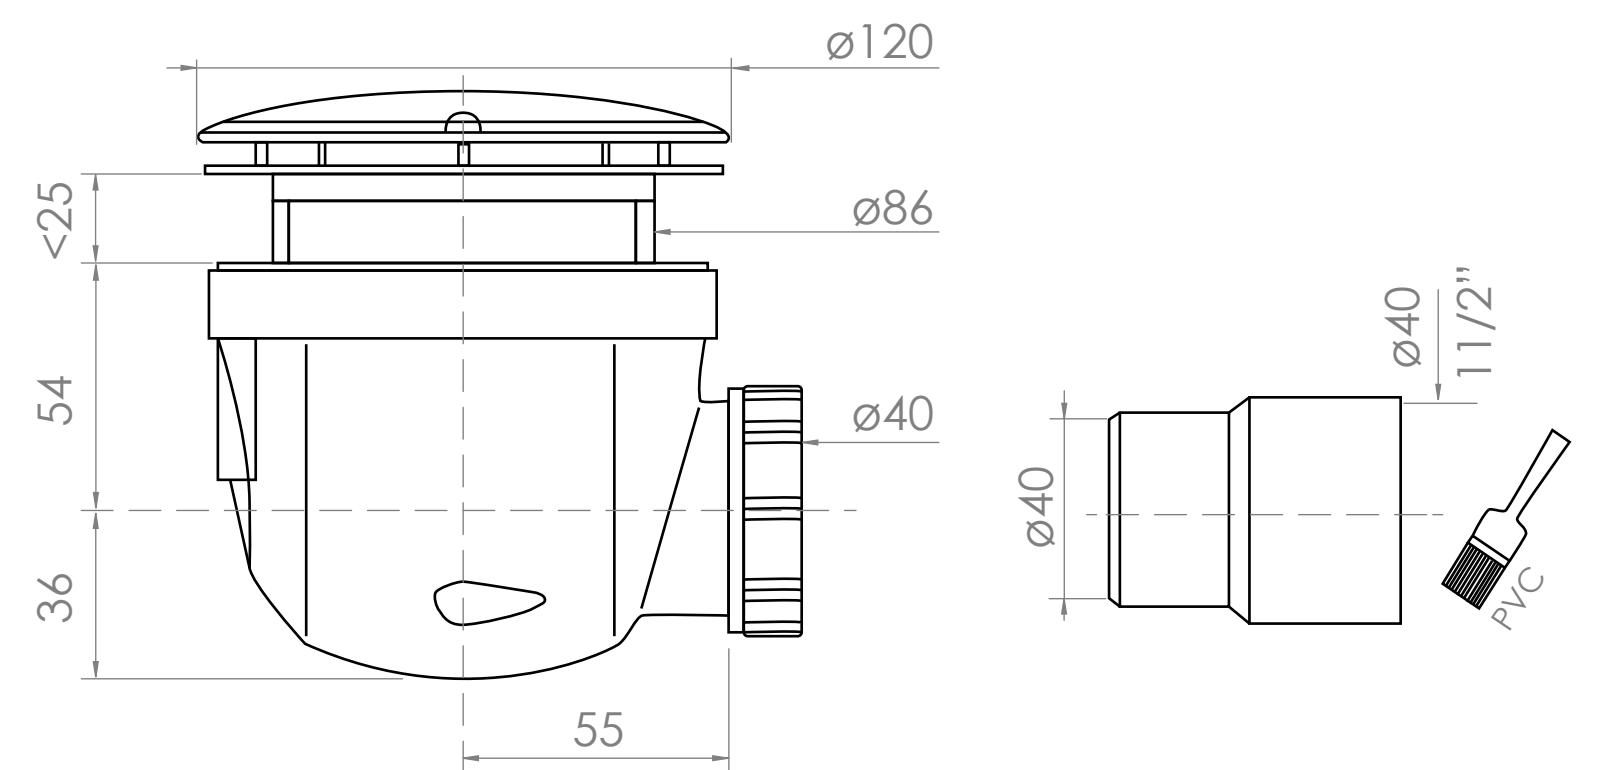

Top View

Full Enclosure View

Shower Tray with Enclosure Kit - A

Shower Tray - Top View

Section View A - A

Waste Kit - Side View

LUSO

Product Name	Modular Kit A
Size, mm	1500 x 900
Contains	Shower Tray Shower Waste 10mm Glass Panel Glass-Wall Fixing Kit Glass Bracing Bar

All dimensions provided in mm.