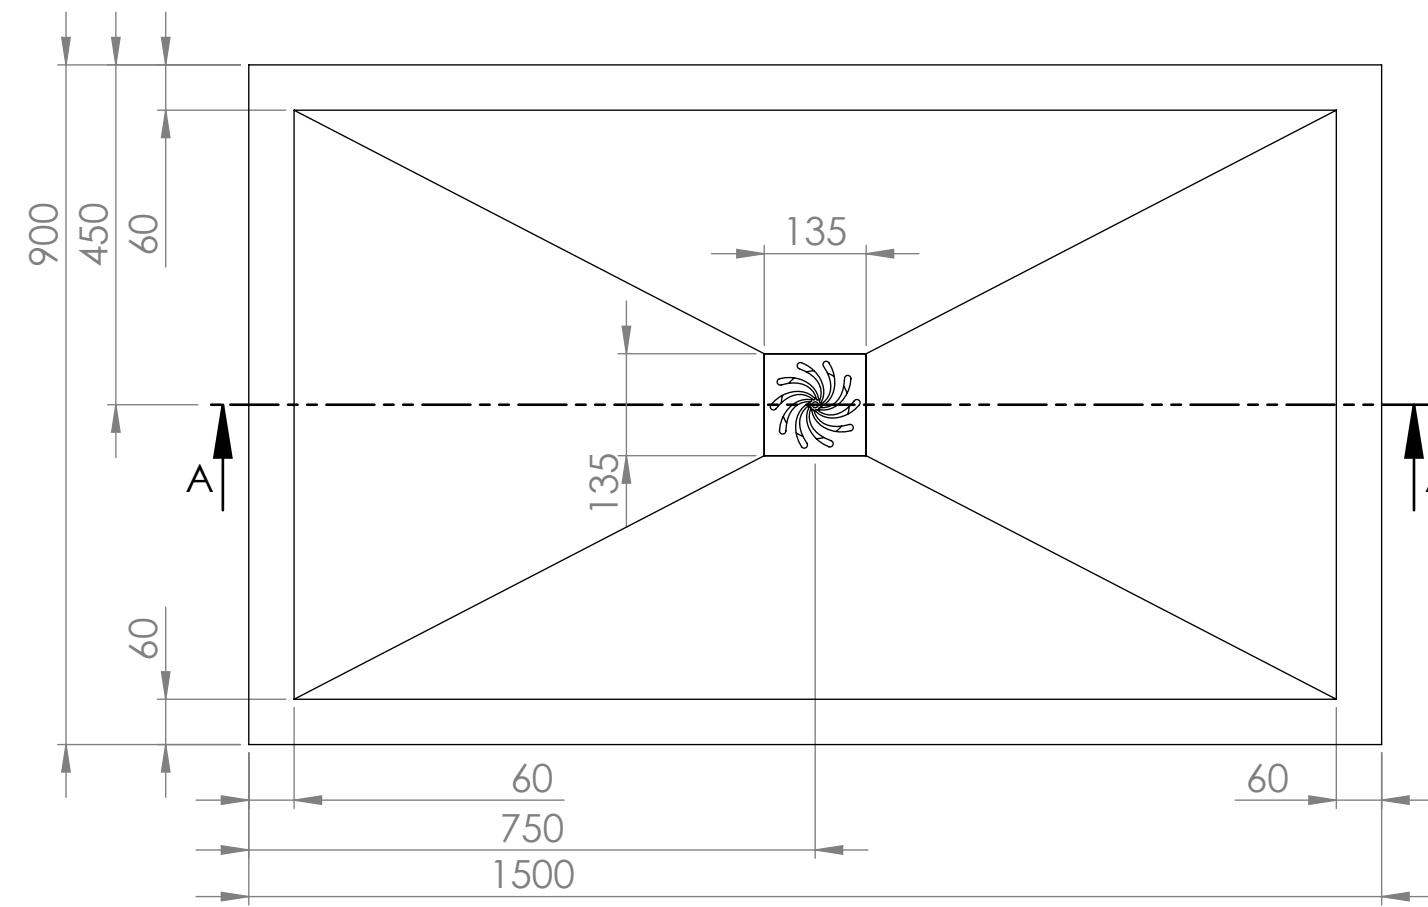

Top View

Full Enclosure View

Shower Tray with Enclosure Kit - A

Shower Tray - Top View

Section View A - A

Waste Kit - Side View

LUSO

Product Name	Modular Kit A
Size, mm	1500 x 900
Contains	Shower Tray Shower Waste 10mm Glass Panel Glass-Wall Fixing Kit Glass Bracing Bar

All dimensions provided in mm.