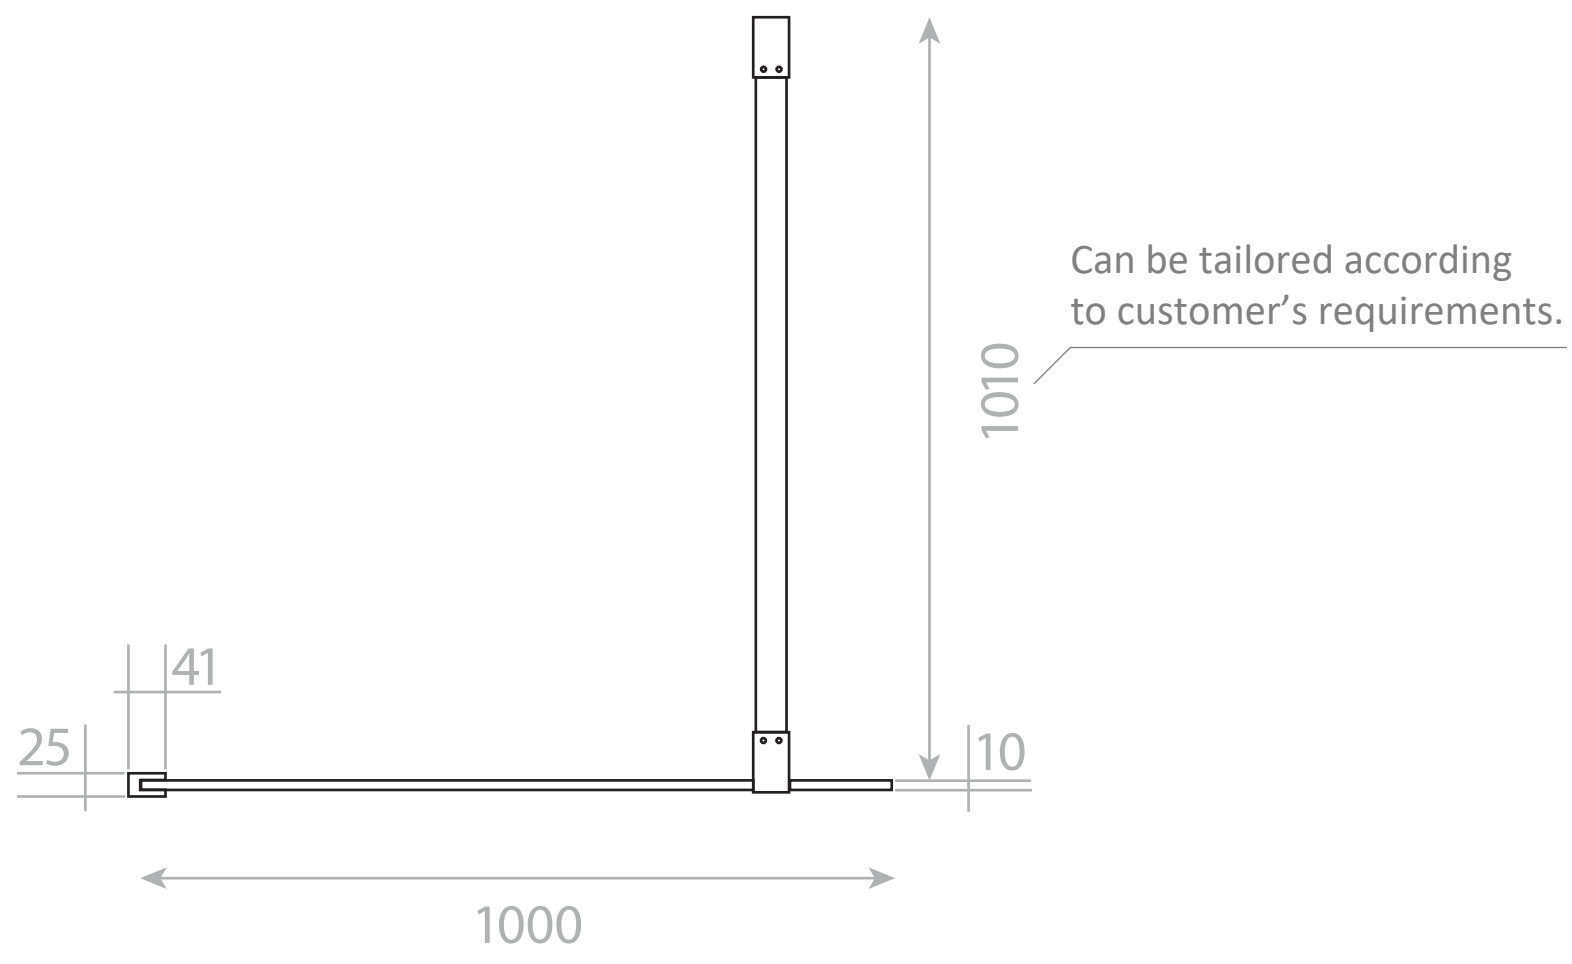

Top View

Full Enclosure View

Shower Tray with Enclosure Kit - A

Shower Tray - Top View

Section View A - A

Waste Kit - Side View

LUSO

Product Name	Modular Kit A
Size, mm	1500 x 900
Contains	Shower Tray Shower Waste 10mm Glass Panel Glass-Wall Fixing Kit Glass Bracing Bar

All dimensions provided in mm.