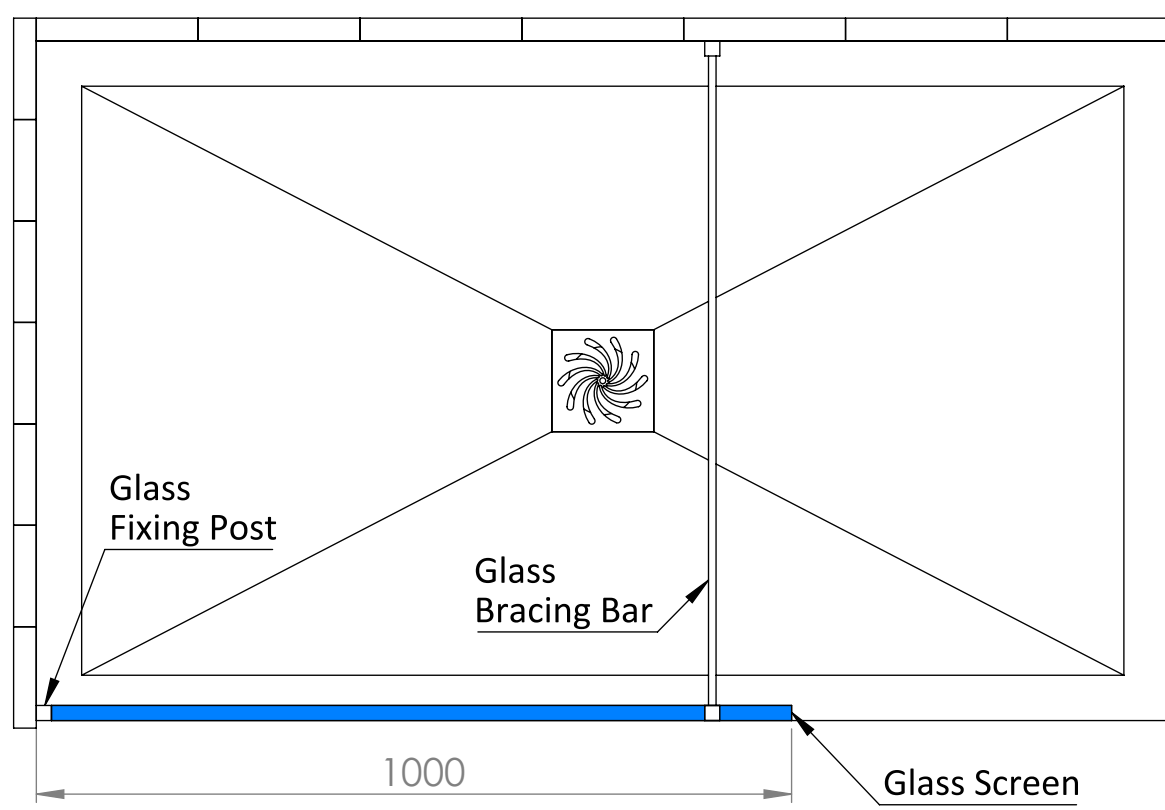

Top View

Full Enclosure View

Shower Tray with Enclosure Kit - A

Shower Tray - Top View

Section View A - A

Waste Kit - Side View

LUSO

Product Name	Modular Kit A
Size, mm	1500 x 900
Contains	Shower Tray Shower Waste 10mm Glass Panel Glass-Wall Fixing Kit Glass Bracing Bar

All dimensions provided in mm.