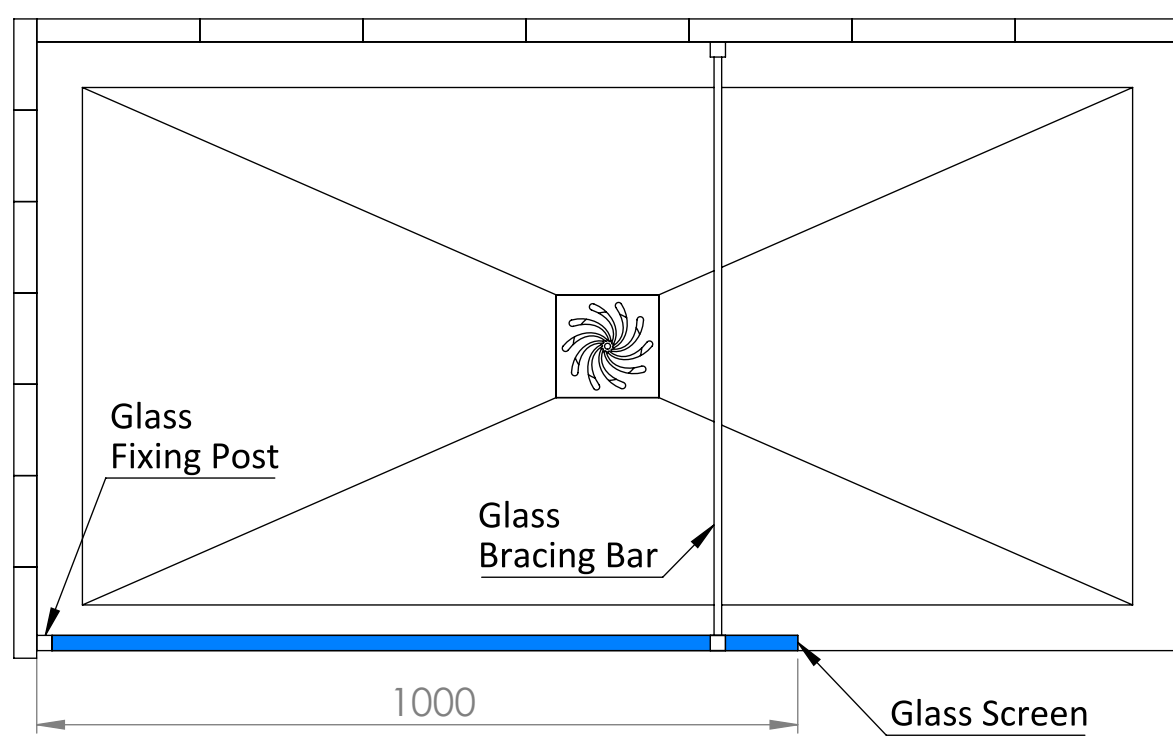

Top View

Full Enclosure View

Shower Tray with Enclosure Kit - A

Shower Tray - Top View

Section View A - A

Waste Kit - Side View

LUSO

Product Name	Modular Kit A
Size, mm	1500 x 800
Contains	Shower Tray Shower Waste 10mm Glass Panel Glass-Wall Fixing Kit Glass Bracing Bar

All dimensions provided in mm.