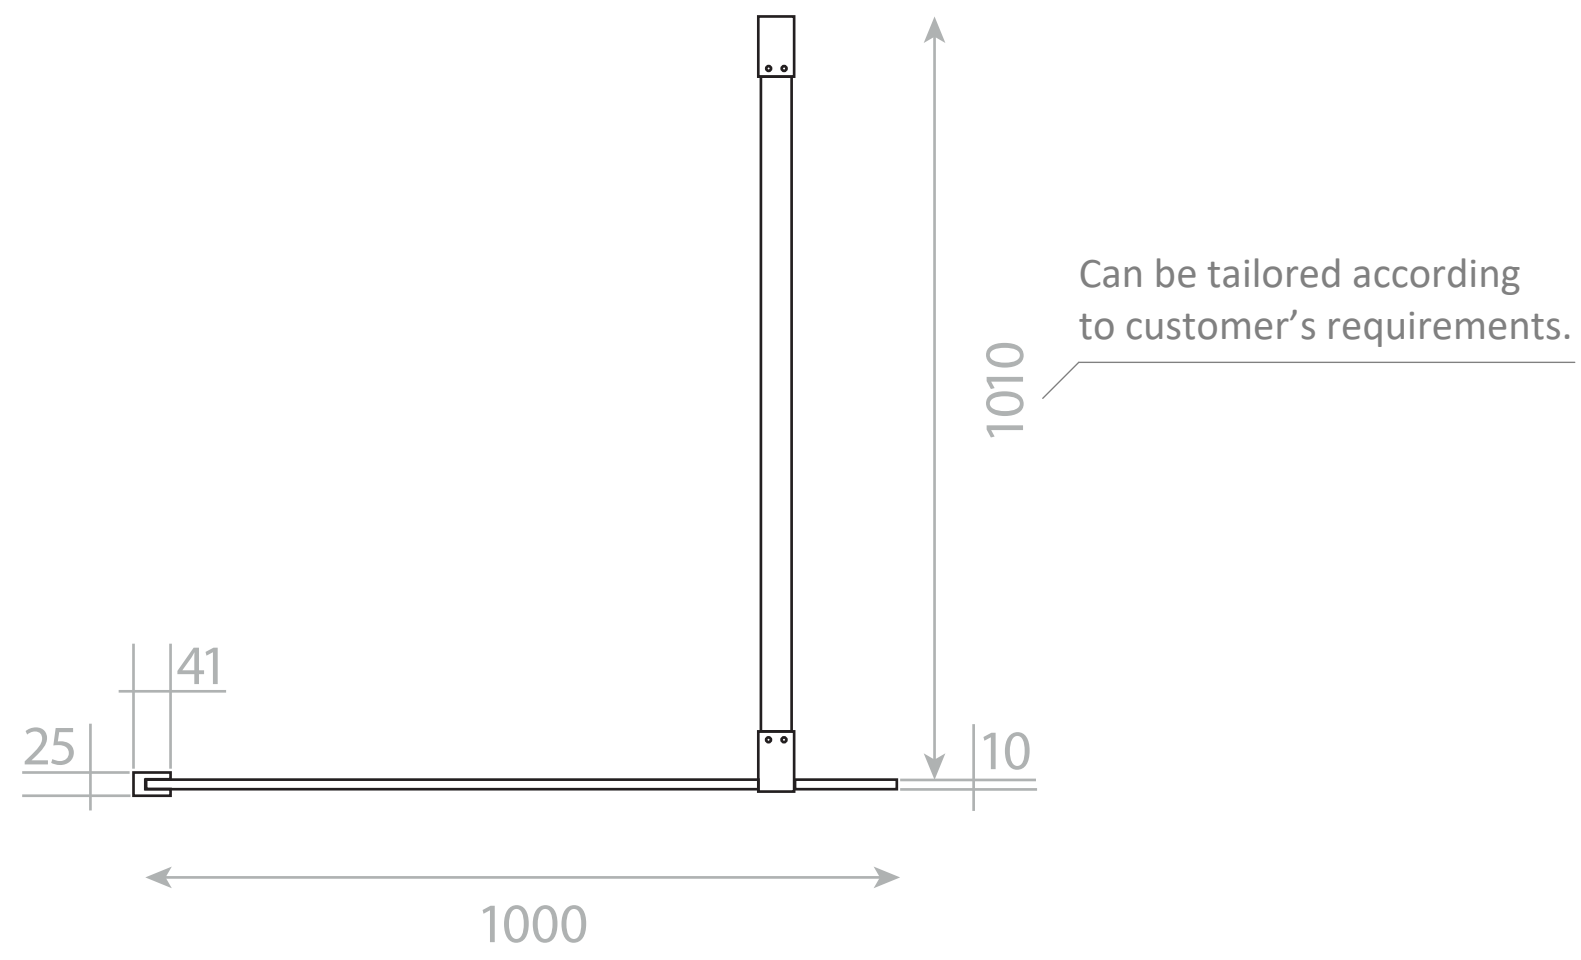

Top View

Full Enclosure View

Shower Tray with Enclosure Kit - A

Shower Tray - Top View

Section View A - A

Waste Kit - Side View

LUSO

Product Name	Modular Kit A
Size, mm	1500 x 800
Contains	Shower Tray Shower Waste 10mm Glass Panel Glass-Wall Fixing Kit Glass Bracing Bar

All dimensions provided in mm.