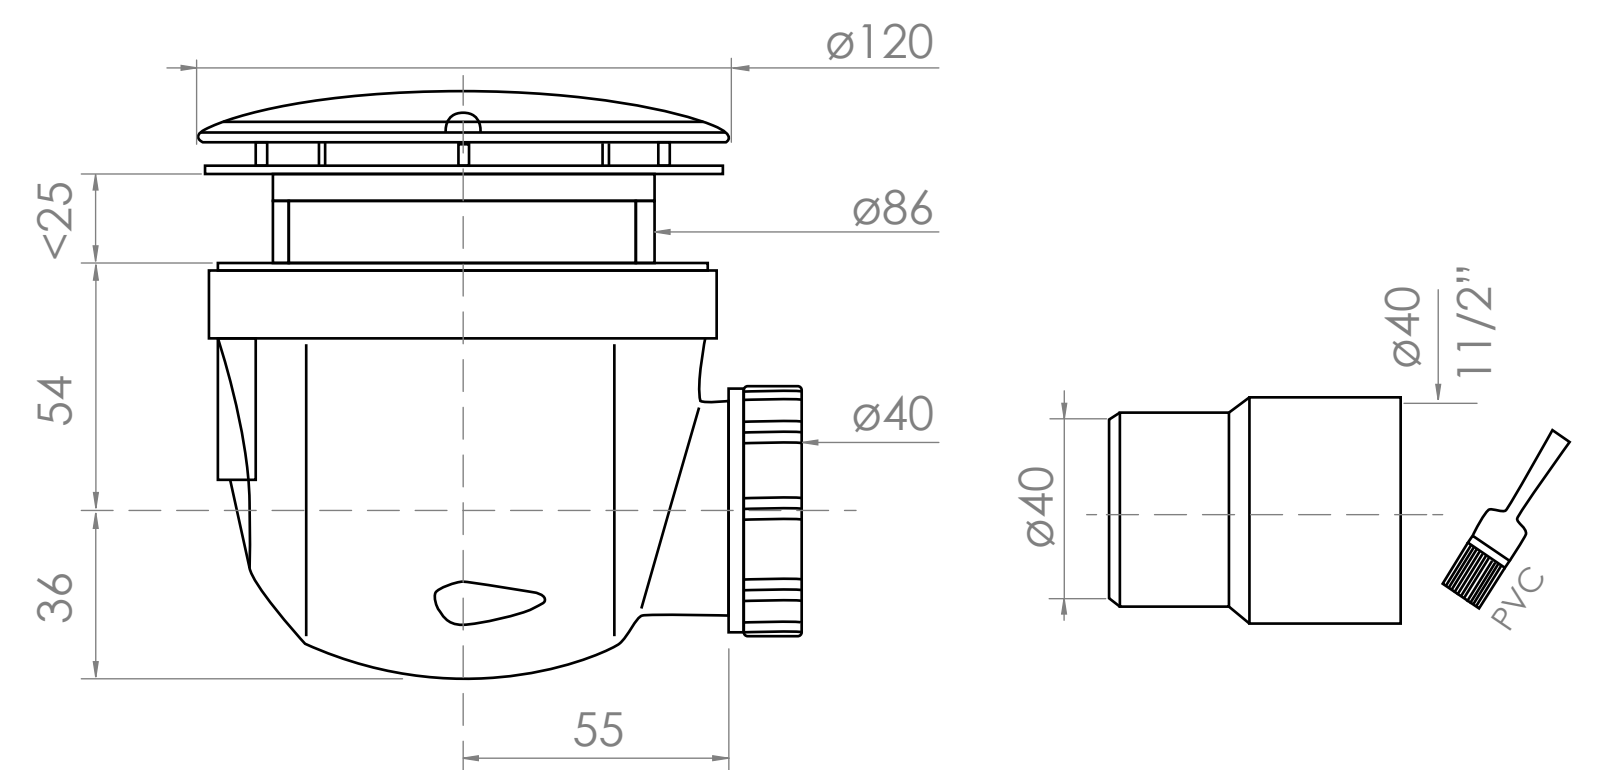

Top View

Full Enclosure View

Shower Tray with Enclosure Kit - A

Shower Tray - Top View

Section View A - A

Waste Kit - Side View

LUSO

Product Name	Modular Kit A
Size, mm	1500 x 800
Contains	Shower Tray Shower Waste 10mm Glass Panel Glass-Wall Fixing Kit Glass Bracing Bar

All dimensions provided in mm.