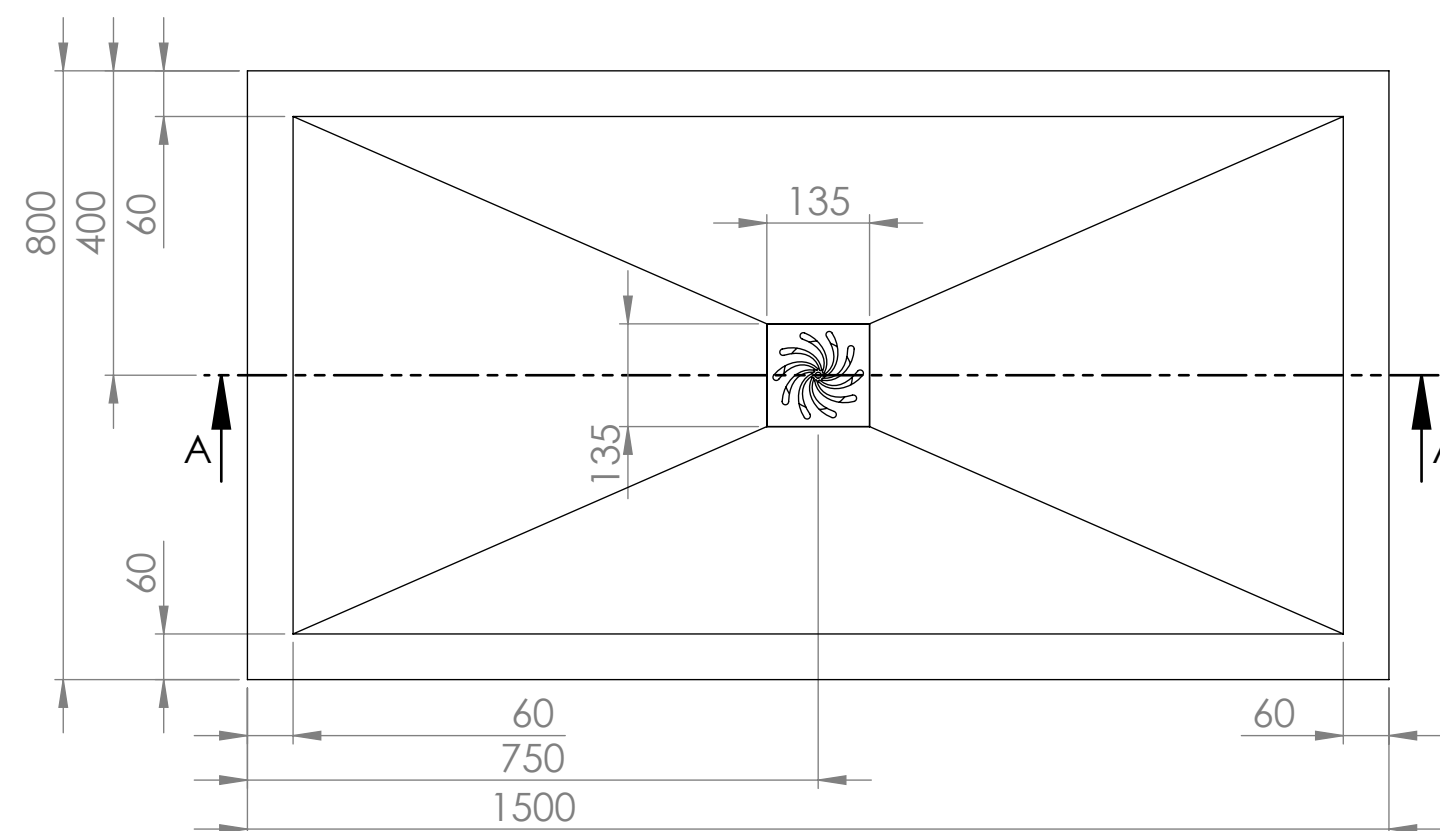

Top View

Full Enclosure View

Shower Tray with Enclosure Kit - A

Shower Tray - Top View

Section View A - A

Waste Kit - Side View

LUSO

Product Name	Modular Kit A
Size, mm	1500 x 800
Contains	Shower Tray Shower Waste 10mm Glass Panel Glass-Wall Fixing Kit Glass Bracing Bar

All dimensions provided in mm.