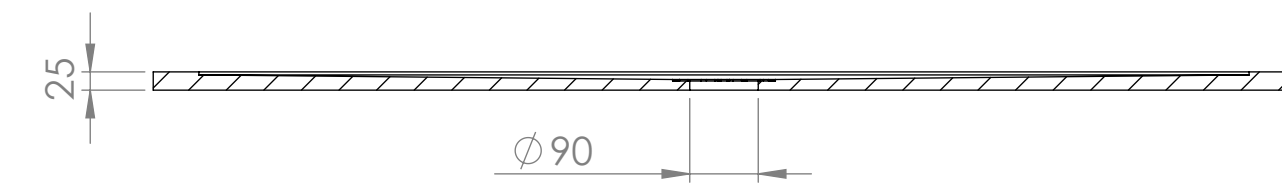

Top View

Full Enclosure View

Shower Tray with Enclosure Kit - A

Shower Tray - Top View

Section View A - A

Waste Kit - Side View

LUSO

Product Name	Modular Kit A
Size, mm	1500 x 800
Contains	Shower Tray Shower Waste 10mm Glass Panel Glass-Wall Fixing Kit Glass Bracing Bar

All dimensions provided in mm.