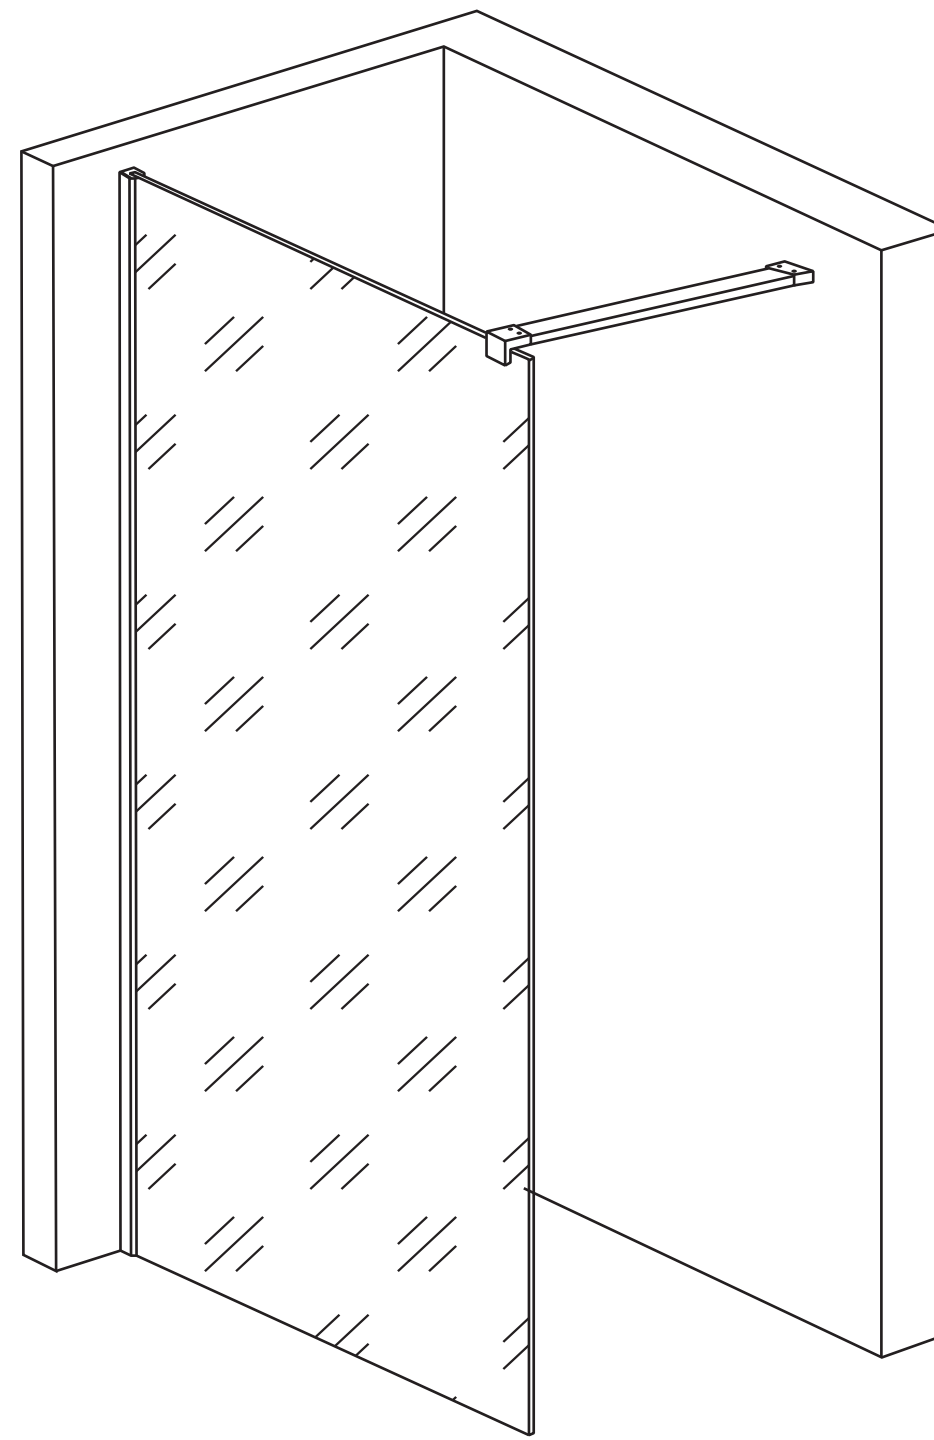

Top View

Full Enclosure View

Shower Tray with Enclosure Kit - A

Shower Tray - Top View

Section View A - A

Waste Kit - Side View

LUSO

Product Name	Modular Kit A
Size, mm	1500 x 800
Contains	Shower Tray Shower Waste 10mm Glass Panel Glass-Wall Fixing Kit Glass Bracing Bar

All dimensions provided in mm.