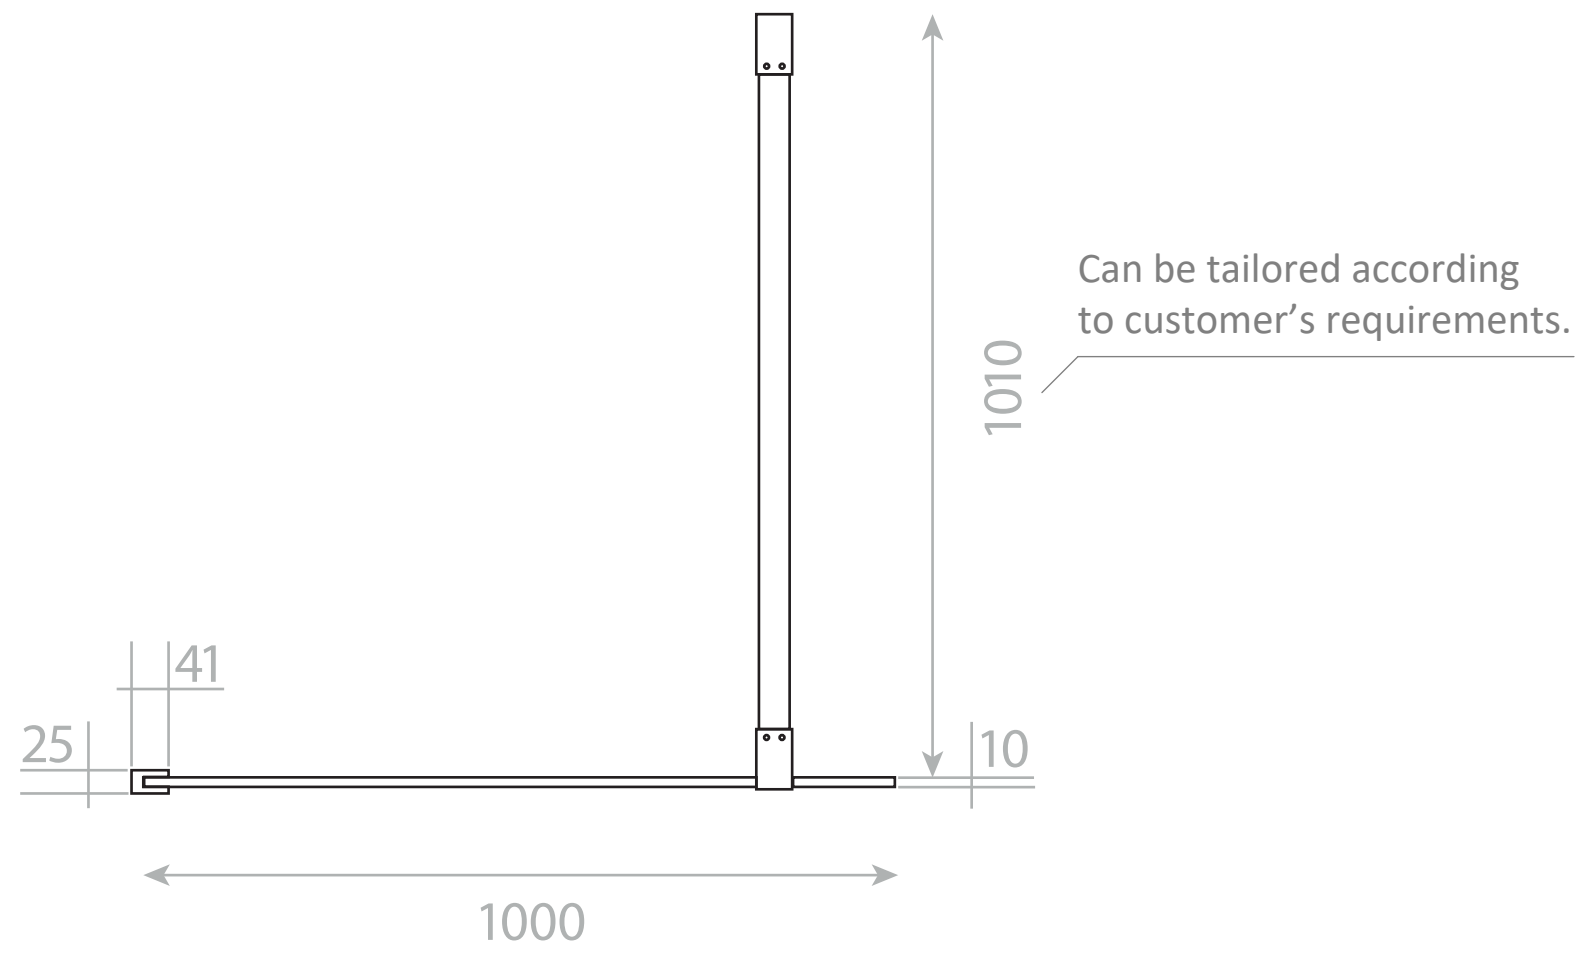

Top View

Full Enclosure View

Shower Tray with Enclosure Kit - A

Shower Tray - Top View

Section View A - A

Waste Kit - Side View

LUSO

Product Name	Modular Kit A
Size, mm	1500 x 760
Contains	Shower Tray Shower Waste 10mm Glass Panel Glass-Wall Fixing Kit Glass Bracing Bar

All dimensions provided in mm.