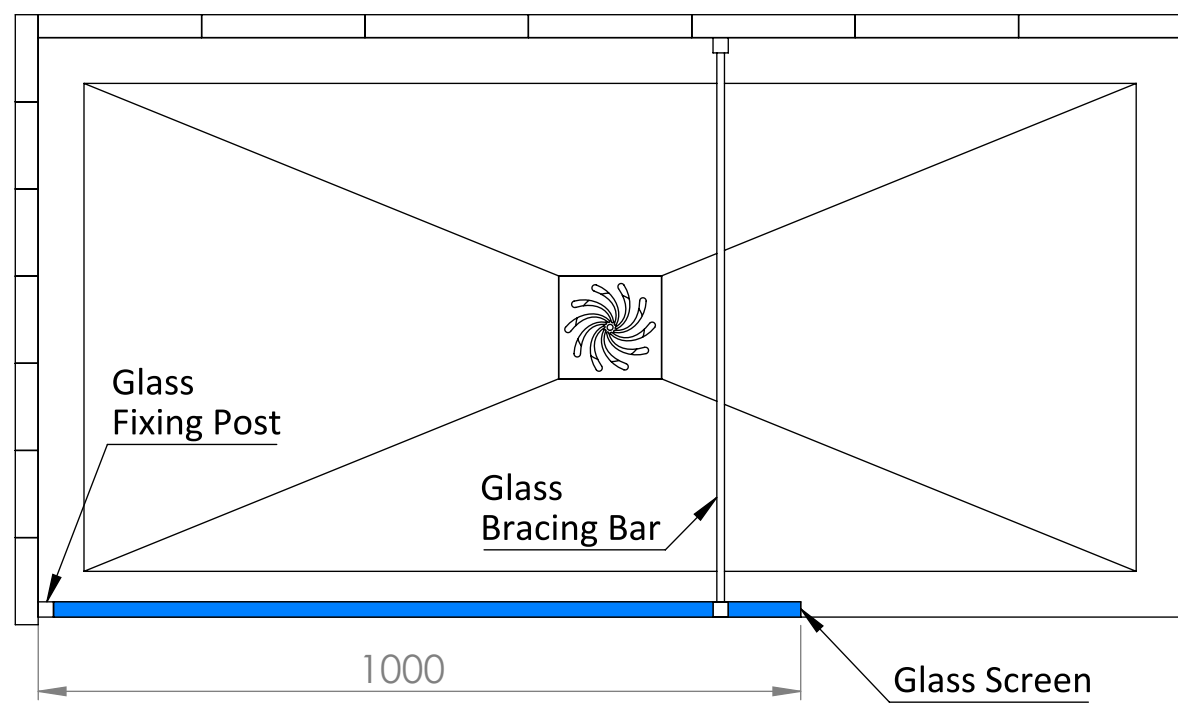

Top View

Full Enclosure View

Shower Tray with Enclosure Kit - A

Shower Tray - Top View

Section View A - A

Waste Kit - Side View

LUSO

Product Name	Modular Kit A
Size, mm	1500 x 760
Contains	Shower Tray Shower Waste 10mm Glass Panel Glass-Wall Fixing Kit Glass Bracing Bar

All dimensions provided in mm.