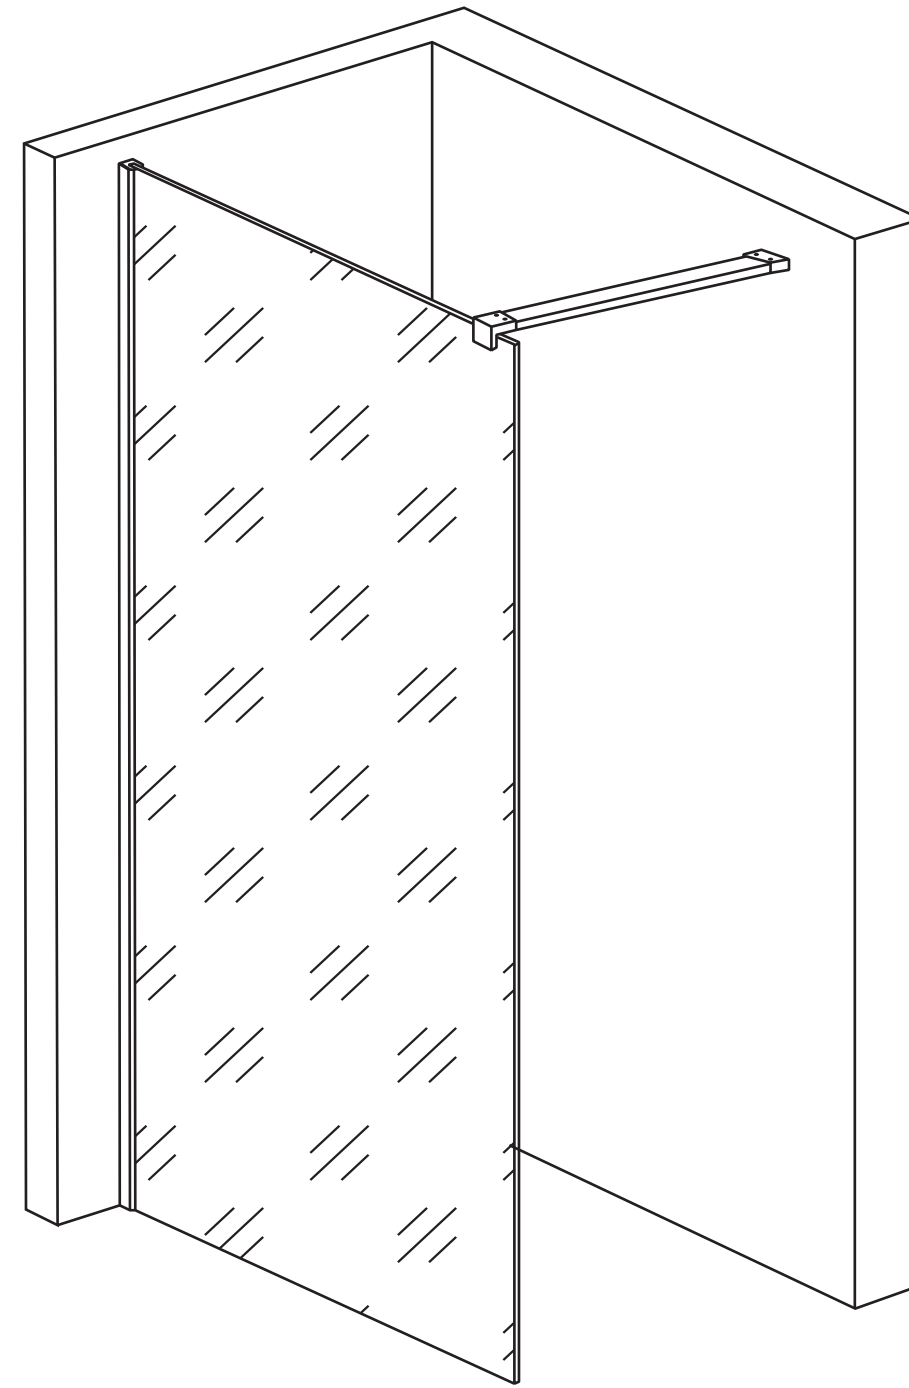

Top View

Full Enclosure View

Shower Tray with Enclosure Kit - A

Shower Tray - Top View

Section View A - A

Waste Kit - Side View

LUSO

Product Name	Modular Kit A
Size, mm	1500 x 760
Contains	Shower Tray Shower Waste 10mm Glass Panel Glass-Wall Fixing Kit Glass Bracing Bar

All dimensions provided in mm.