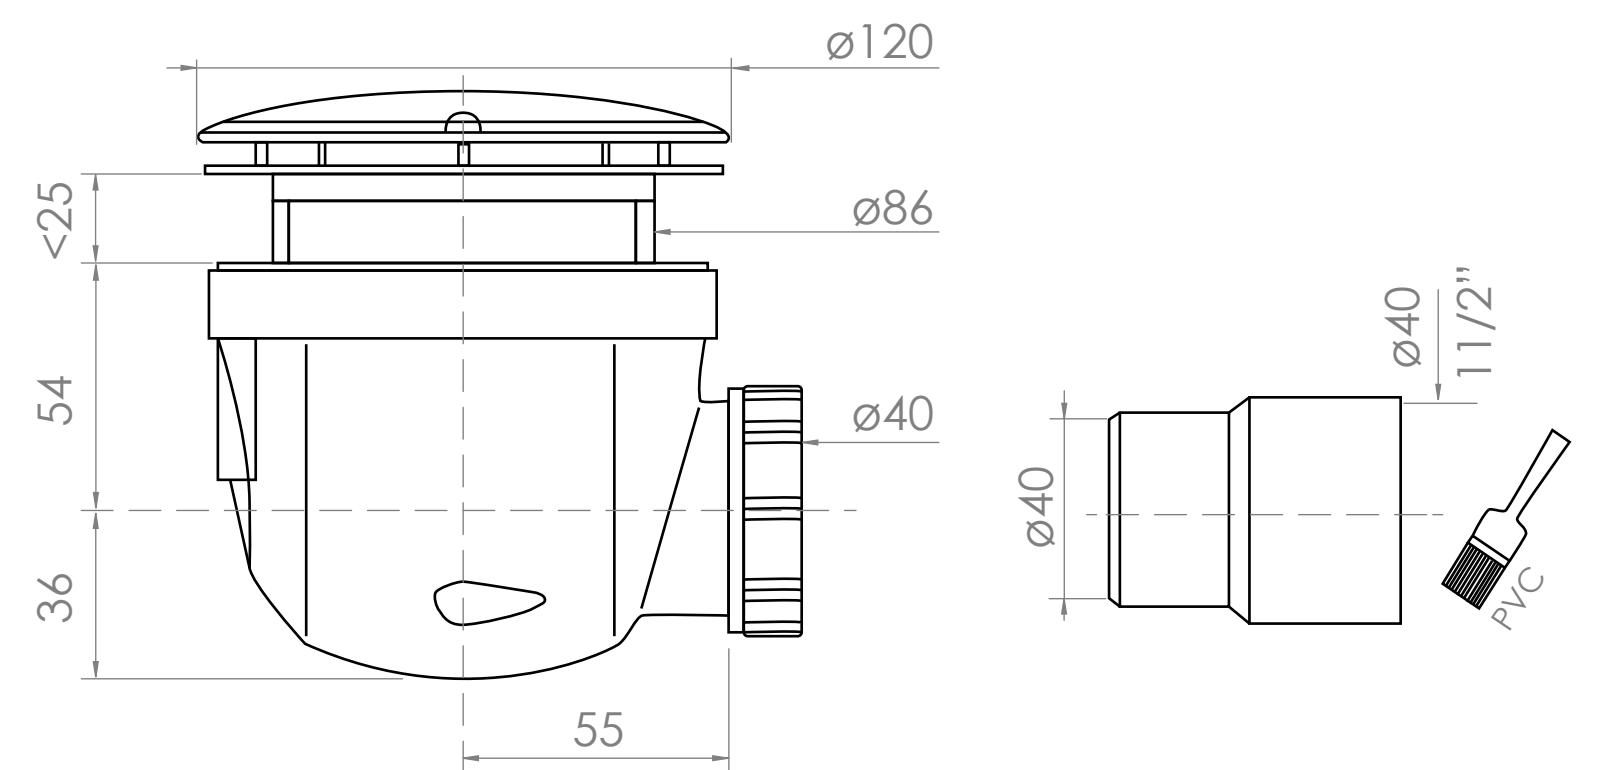

Top View

Full Enclosure View

Shower Tray with Enclosure Kit - A

Shower Tray - Top View

Section View A - A

Waste Kit - Side View

LUSO

Product Name	Modular Kit A
Size, mm	1500 x 760
Contains	Shower Tray Shower Waste 10mm Glass Panel Glass-Wall Fixing Kit Glass Bracing Bar

All dimensions provided in mm.