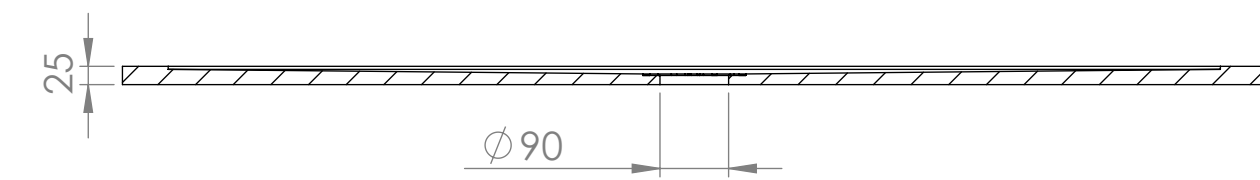

Top View

Full Enclosure View

Shower Tray with Enclosure Kit - A

Shower Tray - Top View

Section View A - A

Waste Kit - Side View

LUSO

Product Name	Modular Kit A
Size, mm	1500 x 760
Contains	Shower Tray Shower Waste 10mm Glass Panel Glass-Wall Fixing Kit Glass Bracing Bar

All dimensions provided in mm.