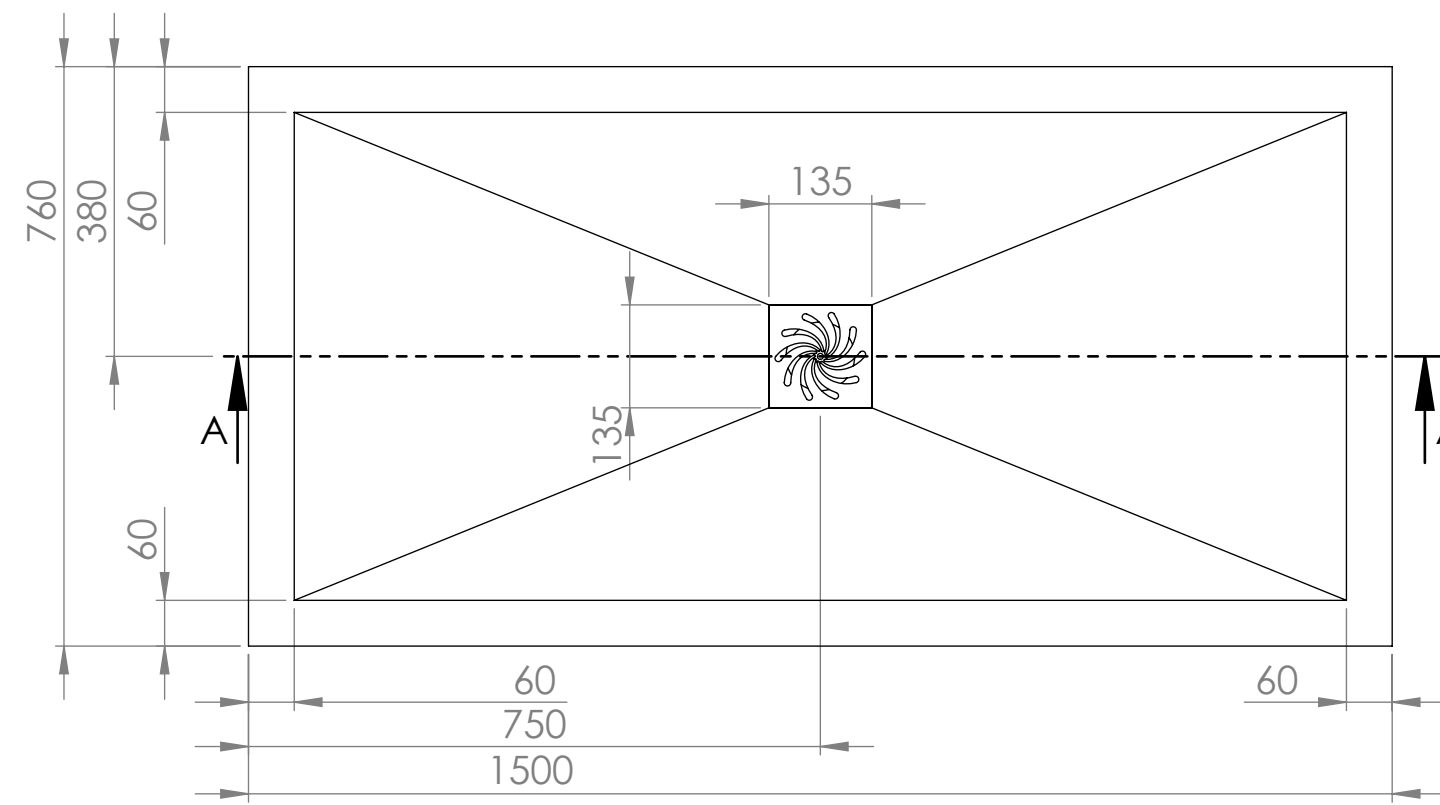

Top View

Full Enclosure View

Shower Tray with Enclosure Kit - A

Shower Tray - Top View

Section View A - A

Waste Kit - Side View

LUSO

Product Name	Modular Kit A
Size, mm	1500 x 760
Contains	Shower Tray Shower Waste 10mm Glass Panel Glass-Wall Fixing Kit Glass Bracing Bar

All dimensions provided in mm.