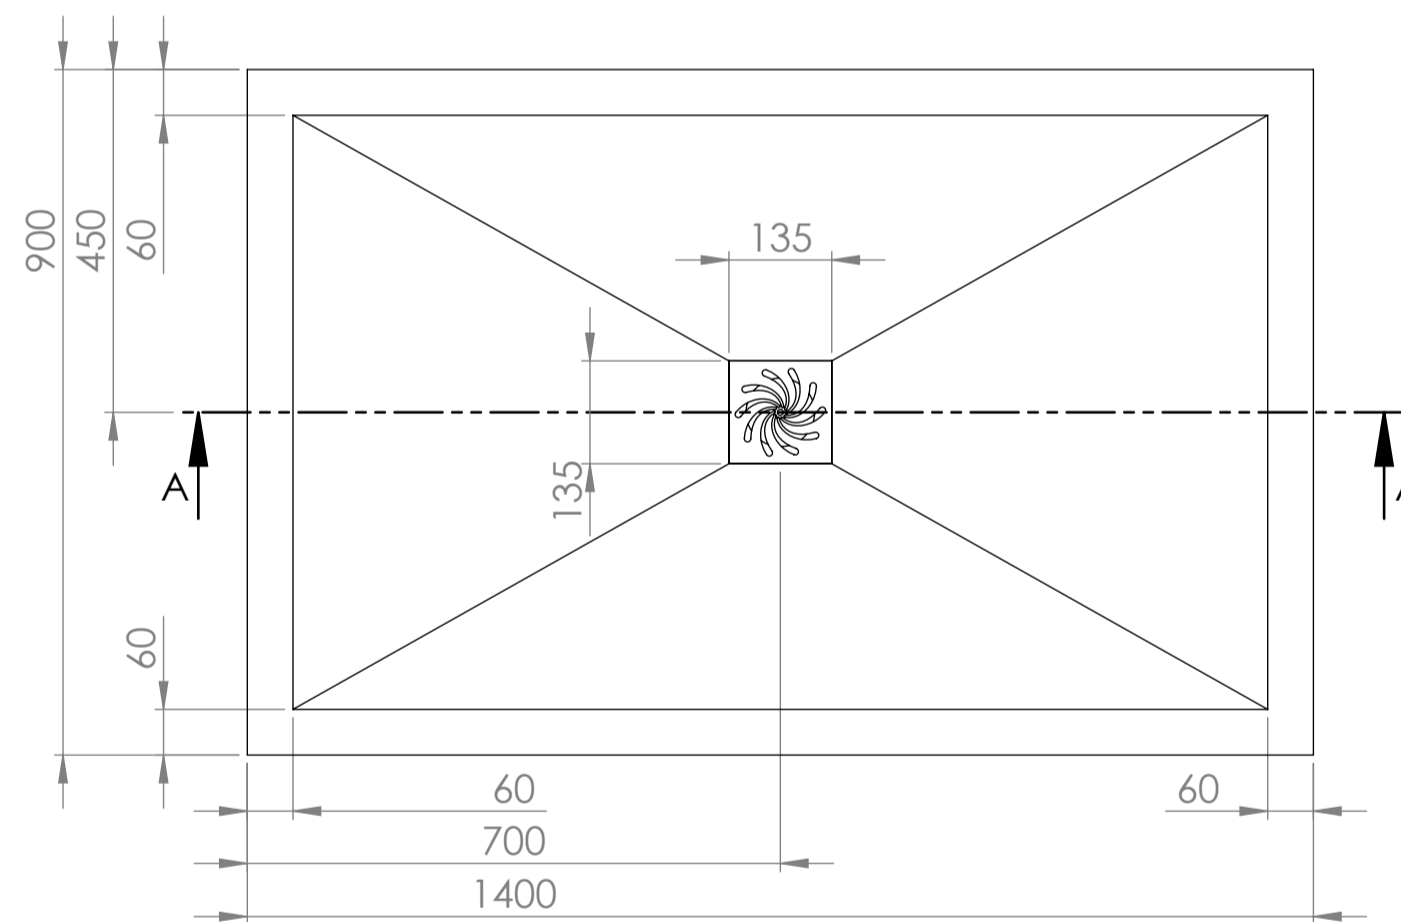

Top View

Full Enclosure View

Shower Tray with Enclosure Kit - A

Shower Tray - Top View

Section View A - A

Waste Kit - Side View

LUSO

Product Name	Modular Kit A
Size, mm	1400 x 900
Contains	Shower Tray Shower Waste 10mm Glass Panel Glass-Wall Fixing Kit Glass Bracing Bar

All dimensions provided in mm.