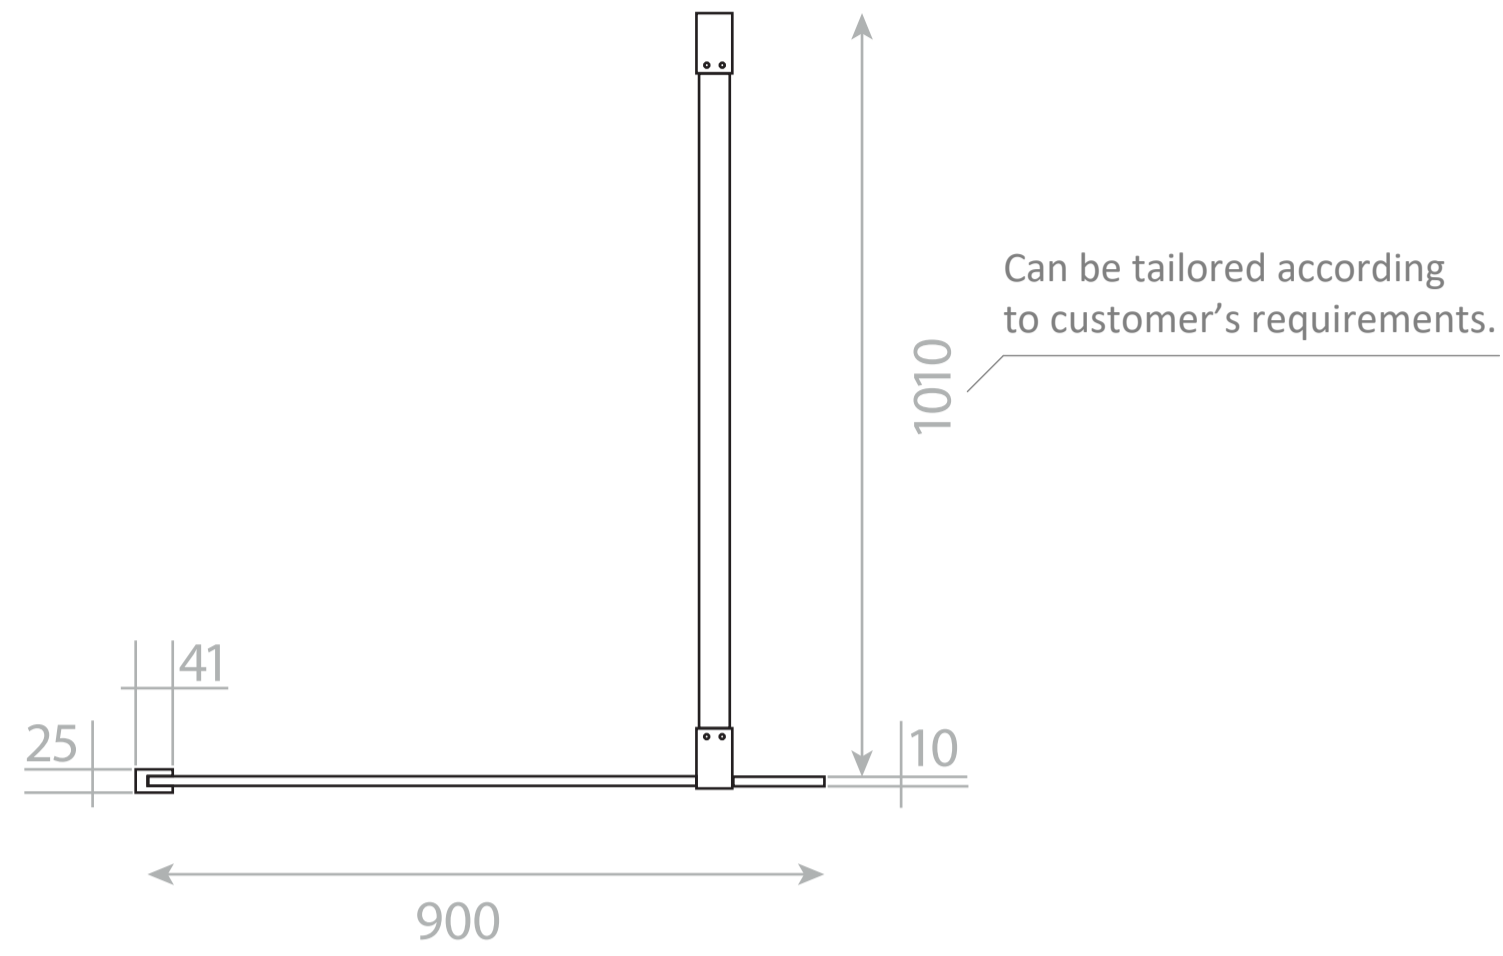

Top View

Full Enclosure View

Shower Tray with Enclosure Kit - A

Shower Tray - Top View

Section View A - A

Waste Kit - Side View

LUSO

Product Name	Modular Kit A
Size, mm	1400 x 900
Contains	Shower Tray Shower Waste 10mm Glass Panel Glass-Wall Fixing Kit Glass Bracing Bar

All dimensions provided in mm.