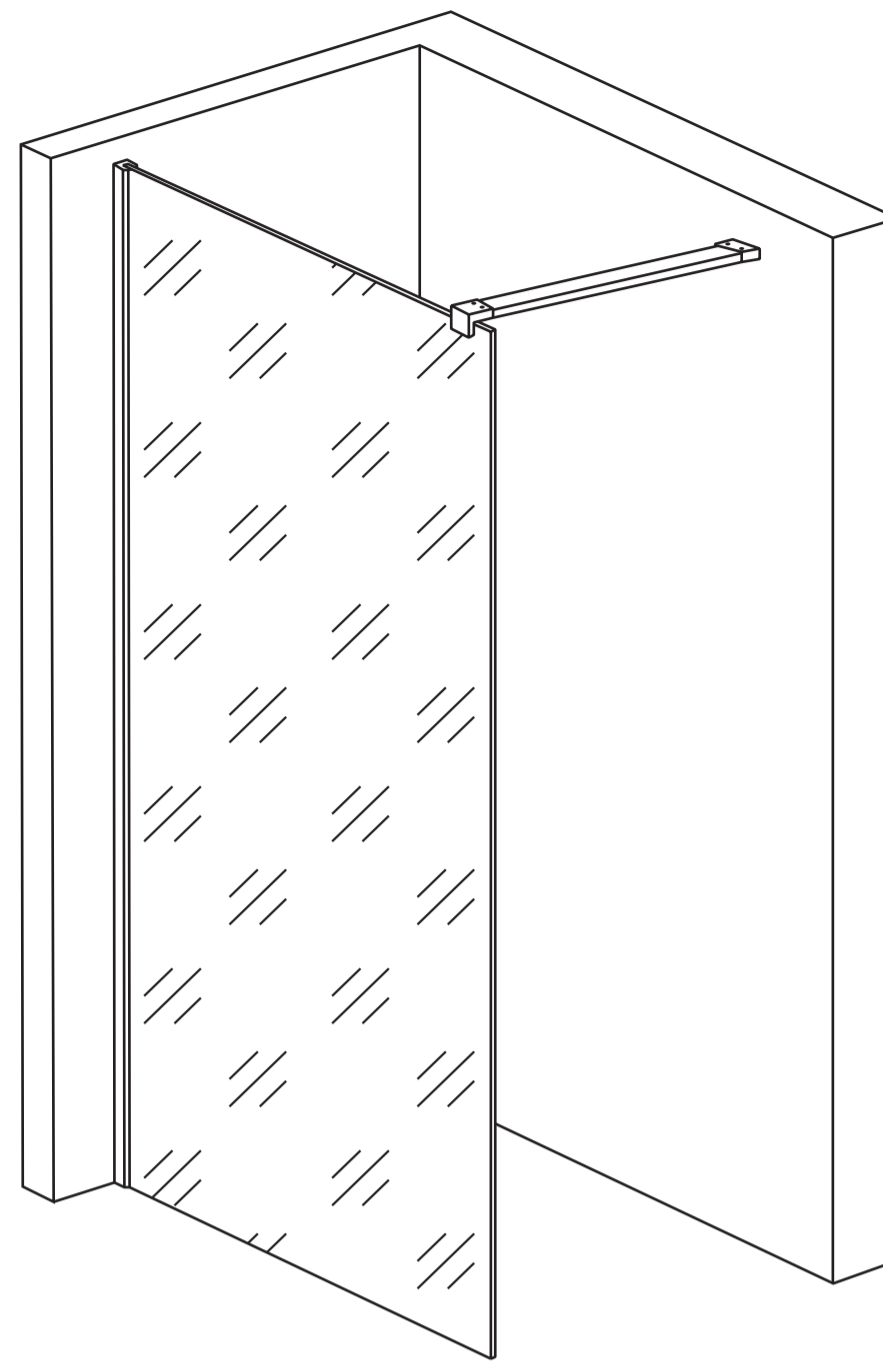

Top View

Full Enclosure View

Shower Tray with Enclosure Kit - A

Shower Tray - Top View

Section View A - A

Waste Kit - Side View

LUSO

Product Name	Modular Kit A
Size, mm	1400 x 900
Contains	Shower Tray Shower Waste 10mm Glass Panel Glass-Wall Fixing Kit Glass Bracing Bar

All dimensions provided in mm.