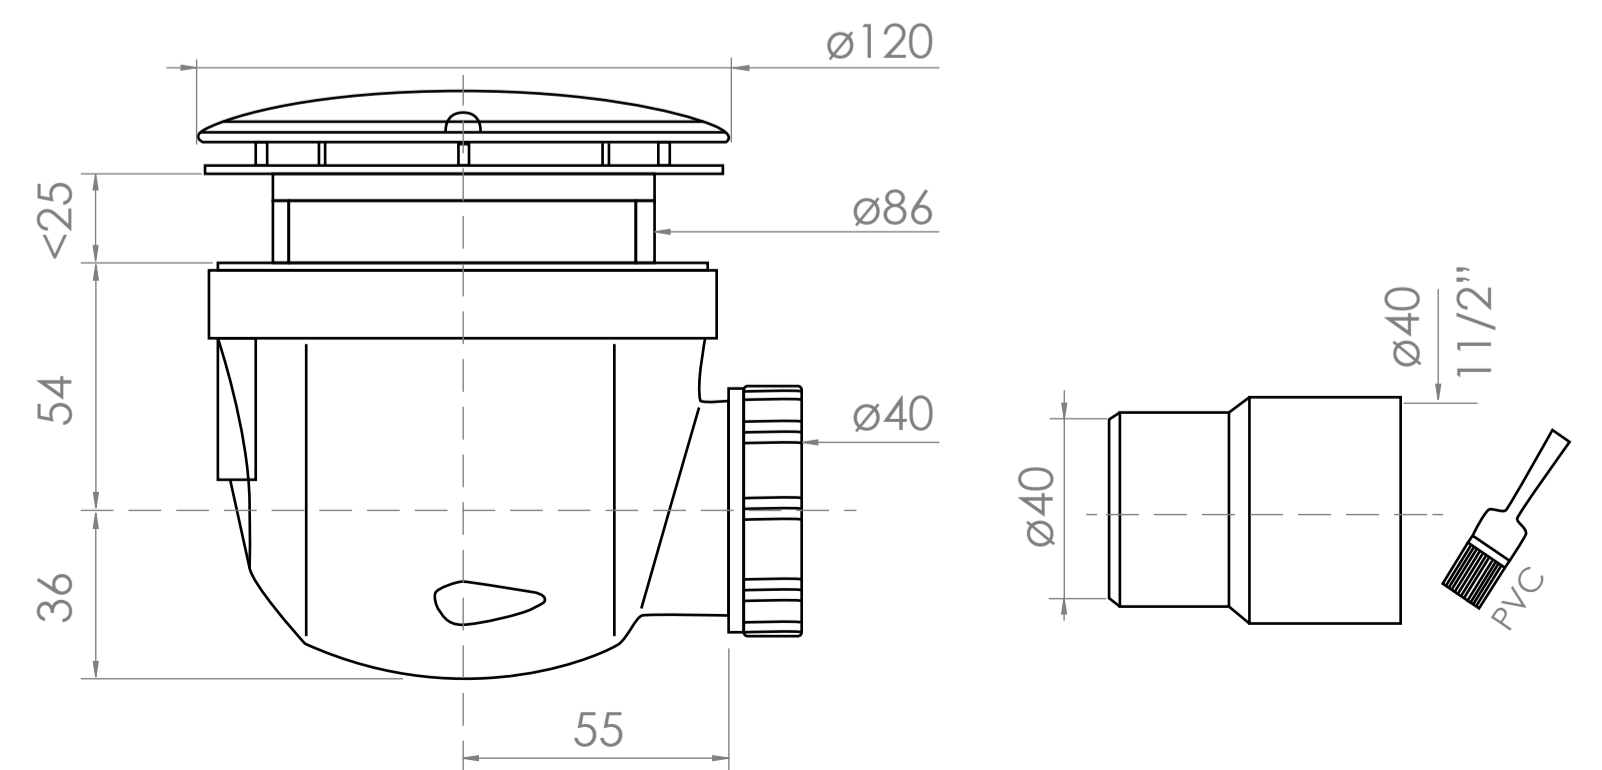

Top View

Full Enclosure View

Shower Tray with Enclosure Kit - A

Shower Tray - Top View

Section View A - A

Waste Kit - Side View

LUSO

Product Name	Modular Kit A
Size, mm	1400 x 900
Contains	Shower Tray Shower Waste 10mm Glass Panel Glass-Wall Fixing Kit Glass Bracing Bar

All dimensions provided in mm.