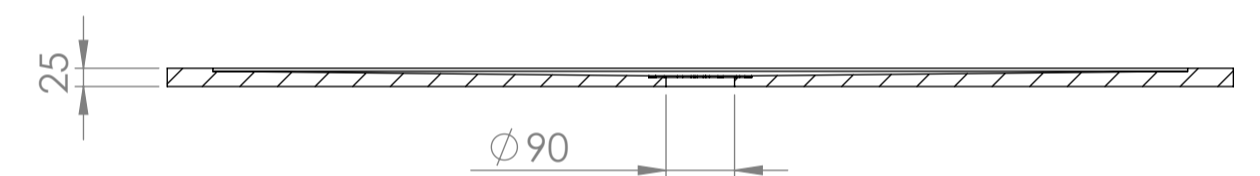

Top View

Full Enclosure View

Shower Tray with Enclosure Kit - A

Shower Tray - Top View

Section View A - A

Waste Kit - Side View

LUSO

Product Name	Modular Kit A
Size, mm	1400 x 900
Contains	Shower Tray Shower Waste 10mm Glass Panel Glass-Wall Fixing Kit Glass Bracing Bar

All dimensions provided in mm.