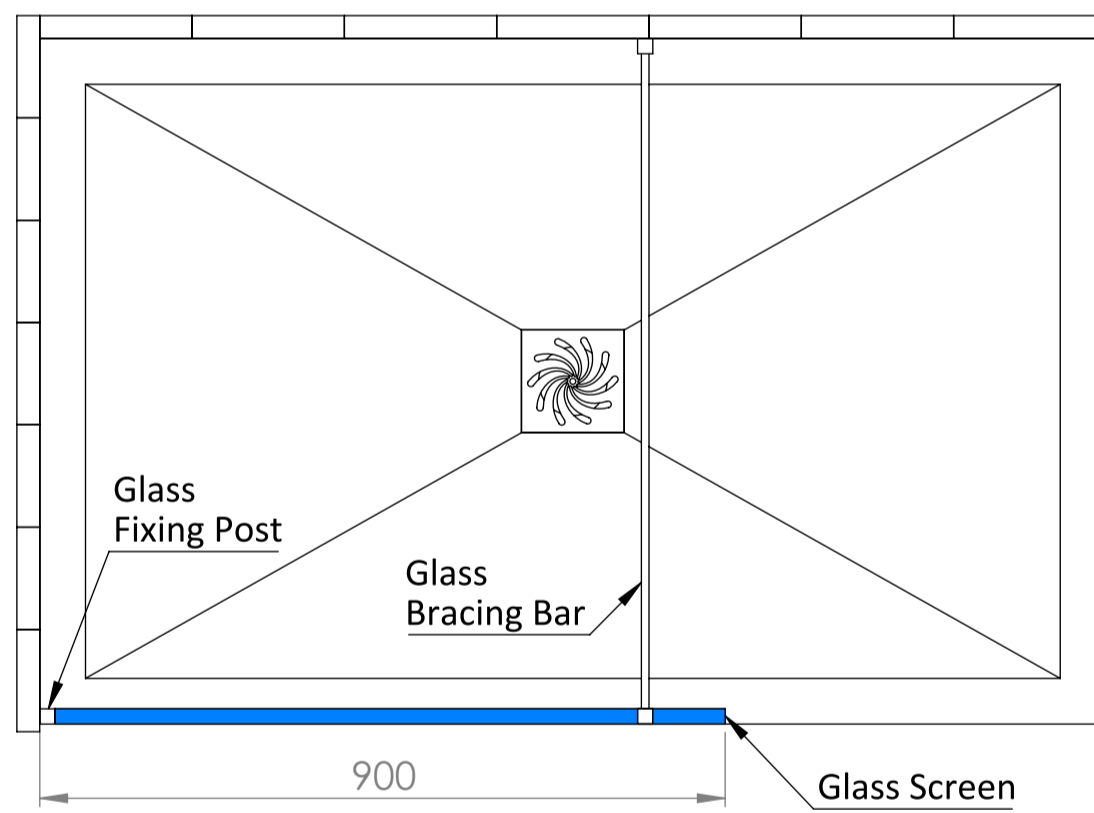

Top View

Full Enclosure View

Shower Tray with Enclosure Kit - A

Shower Tray - Top View

Section View A - A

Waste Kit - Side View

LUSO

Product Name	Modular Kit A
Size, mm	1400 x 900
Contains	Shower Tray Shower Waste 10mm Glass Panel Glass-Wall Fixing Kit Glass Bracing Bar

All dimensions provided in mm.