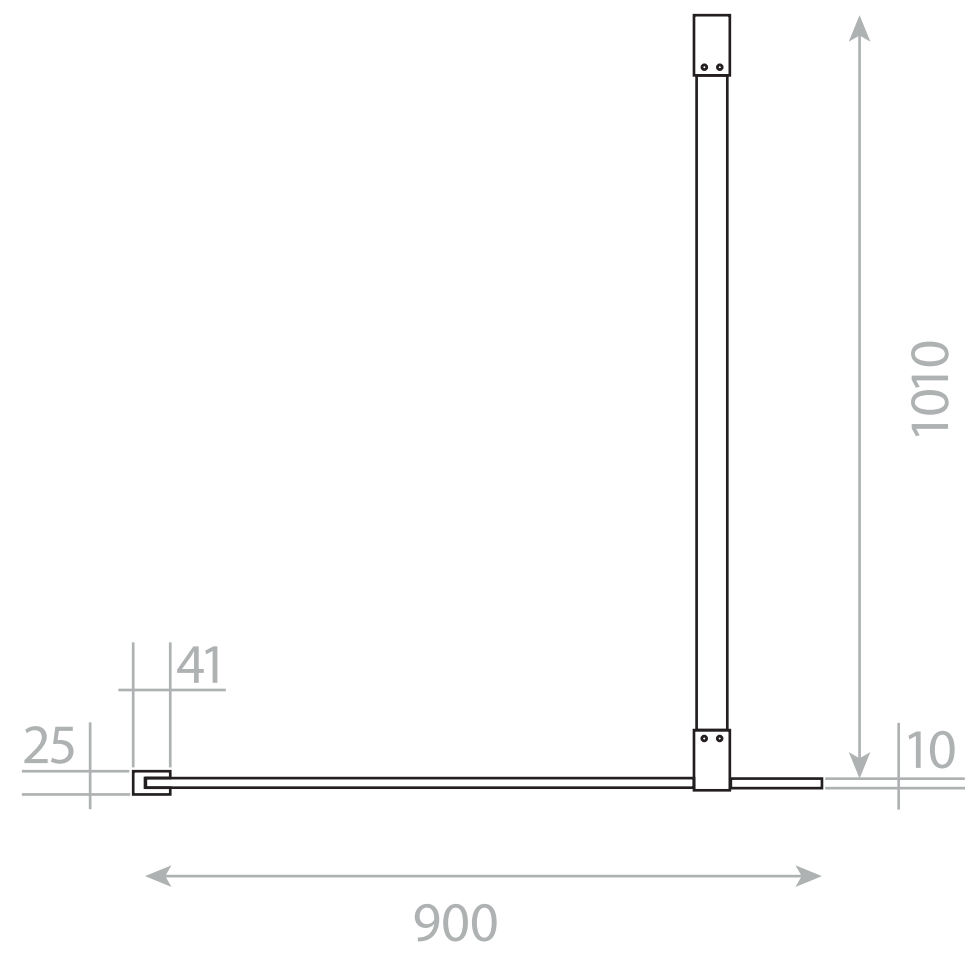

Top View

Can be tailored according to customer's requirements.

Full Enclosure View

Shower Tray with Enclosure Kit - A

Shower Tray - Top View

Section View A - A

Waste Kit - Side View

LUSO

Product Name	Modular Kit A
Size, mm	1400 x 800
Contains	Shower Tray Shower Waste 10mm Glass Panel Glass-Wall Fixing Kit Glass Bracing Bar

All dimensions provided in mm.