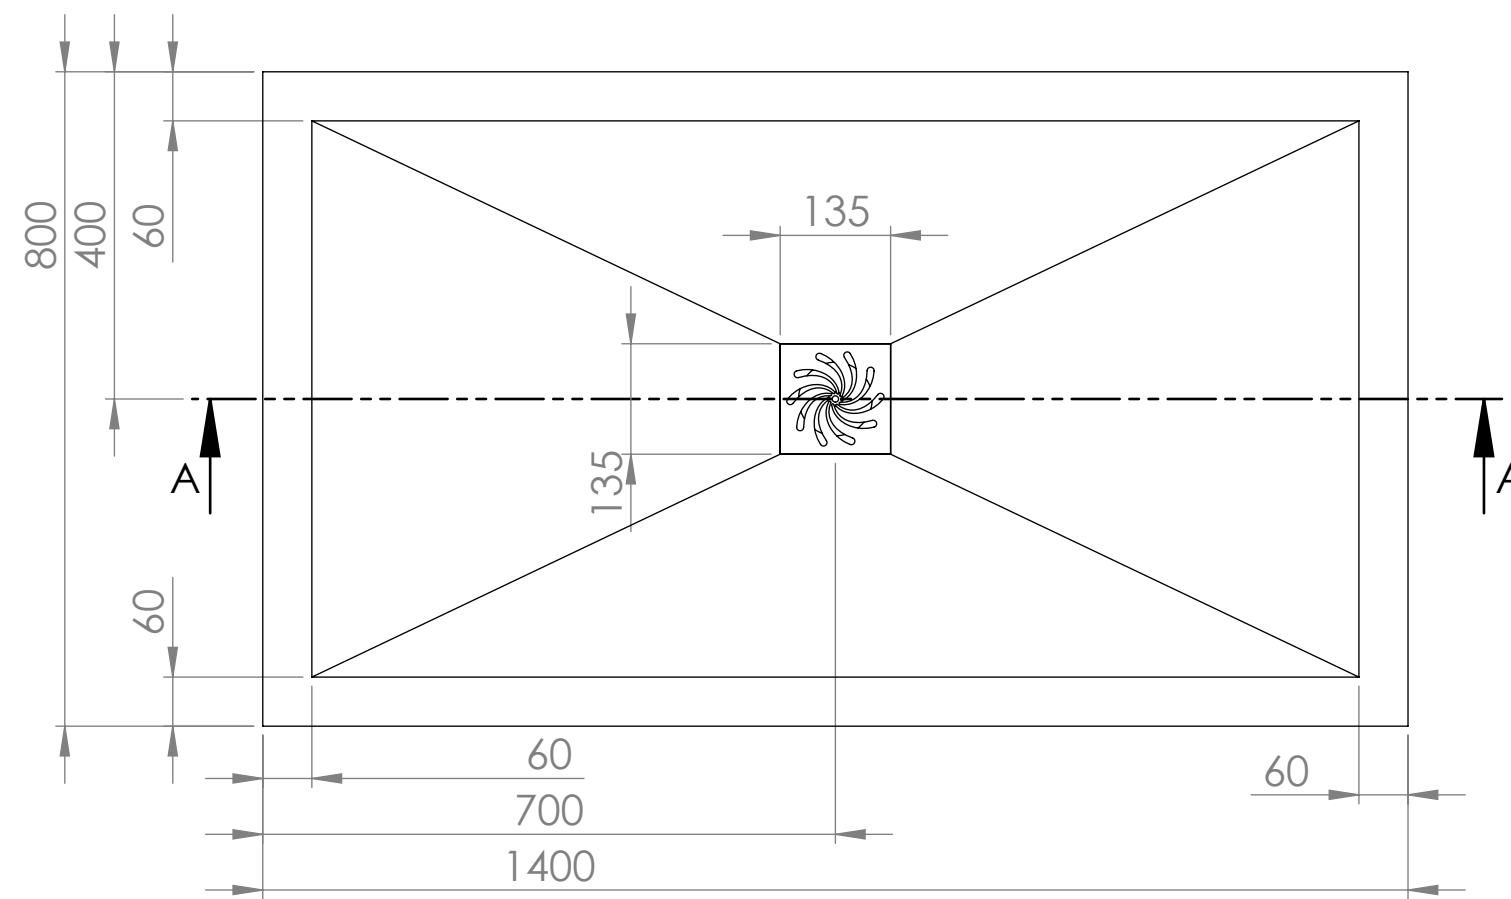

Top View

Can be tailored according to customer's requirements.

Full Enclosure View

Shower Tray with Enclosure Kit - A

Shower Tray - Top View

Section View A - A

Waste Kit - Side View

LUSO

Product Name	Modular Kit A
Size, mm	1400 x 800
Contains	Shower Tray Shower Waste 10mm Glass Panel Glass-Wall Fixing Kit Glass Bracing Bar

All dimensions provided in mm.