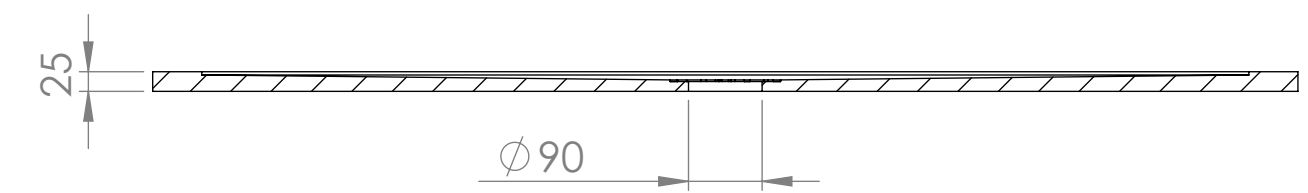

Top View

Can be tailored according to customer's requirements.

Full Enclosure View

Shower Tray with Enclosure Kit - A

Shower Tray - Top View

Section View A - A

Waste Kit - Side View

LUSO

Product Name	Modular Kit A
Size, mm	1400 x 800
Contains	Shower Tray Shower Waste 10mm Glass Panel Glass-Wall Fixing Kit Glass Bracing Bar

All dimensions provided in mm.