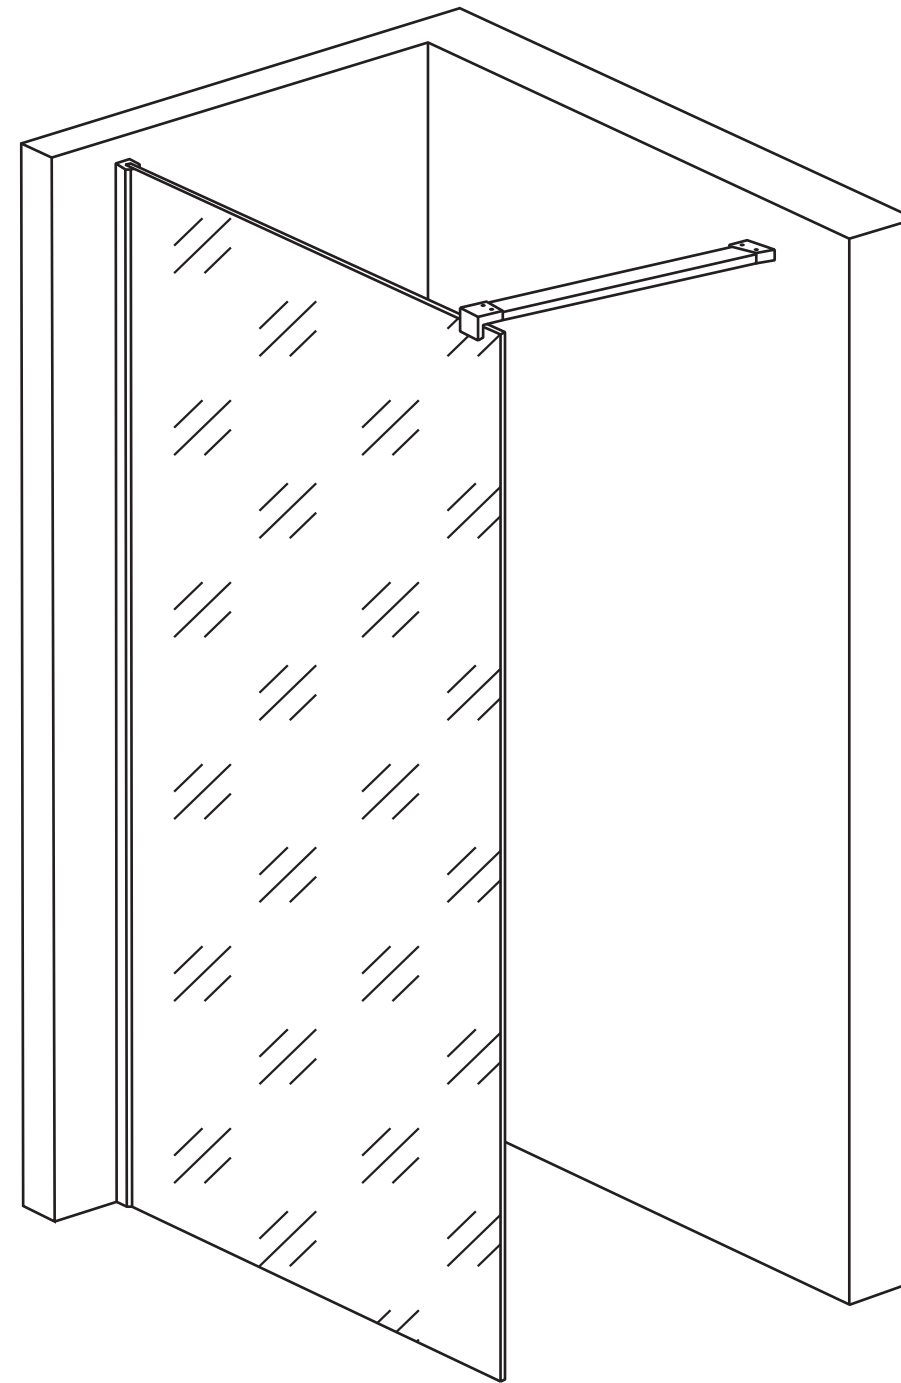

Top View

Can be tailored according to customer's requirements.

Full Enclosure View

Shower Tray with Enclosure Kit - A

Shower Tray - Top View

Section View A - A

Waste Kit - Side View

LUSO

Product Name	Modular Kit A
Size, mm	1400 x 800
Contains	Shower Tray Shower Waste 10mm Glass Panel Glass-Wall Fixing Kit Glass Bracing Bar

All dimensions provided in mm.