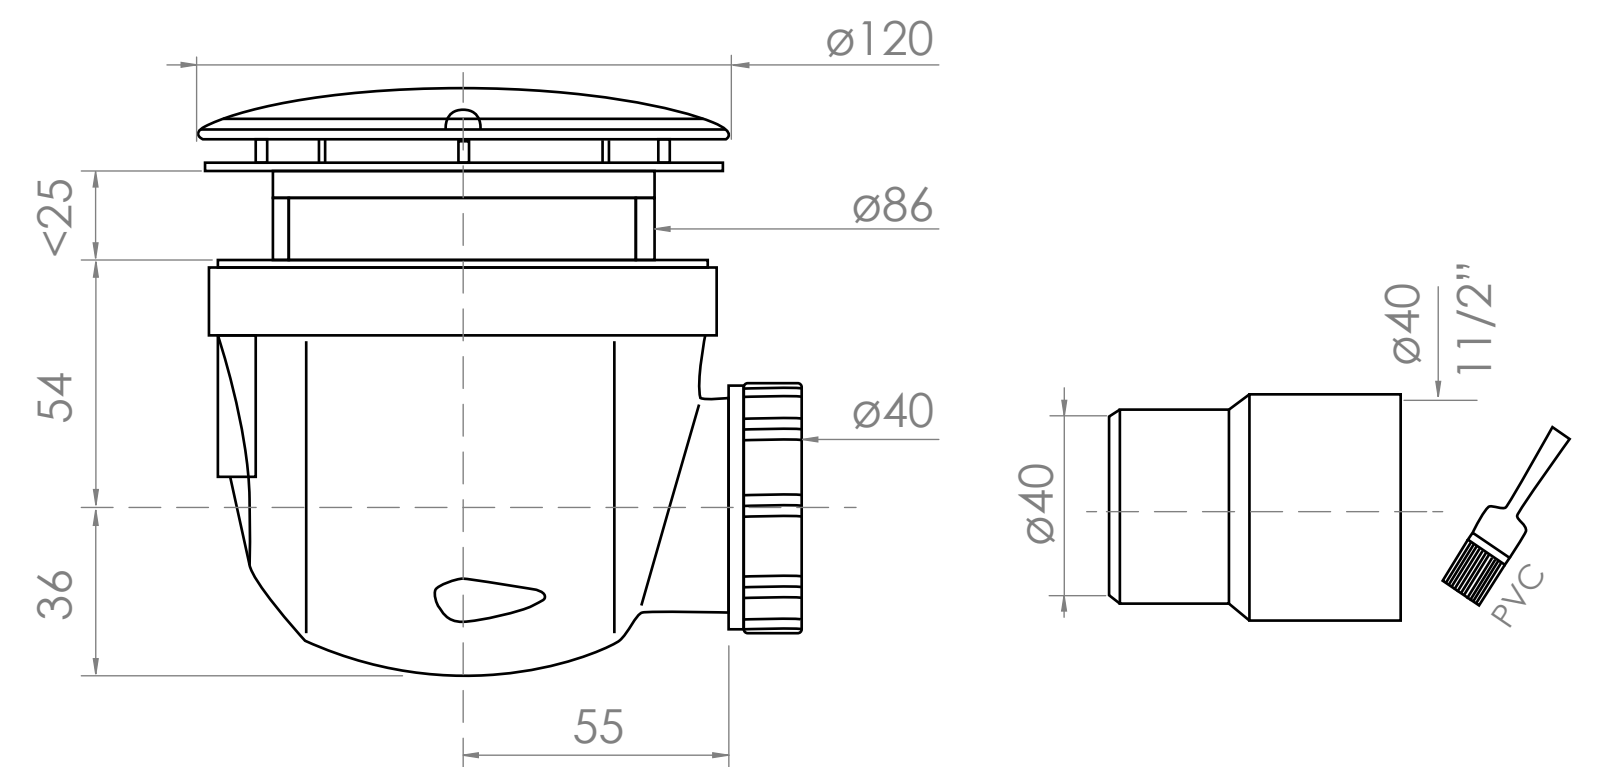

Top View

Can be tailored according to customer's requirements.

Full Enclosure View

Shower Tray with Enclosure Kit - A

Shower Tray - Top View

Section View A - A

Waste Kit - Side View

LUSO

Product Name	Modular Kit A
Size, mm	1400 x 800
Contains	Shower Tray Shower Waste 10mm Glass Panel Glass-Wall Fixing Kit Glass Bracing Bar

All dimensions provided in mm.