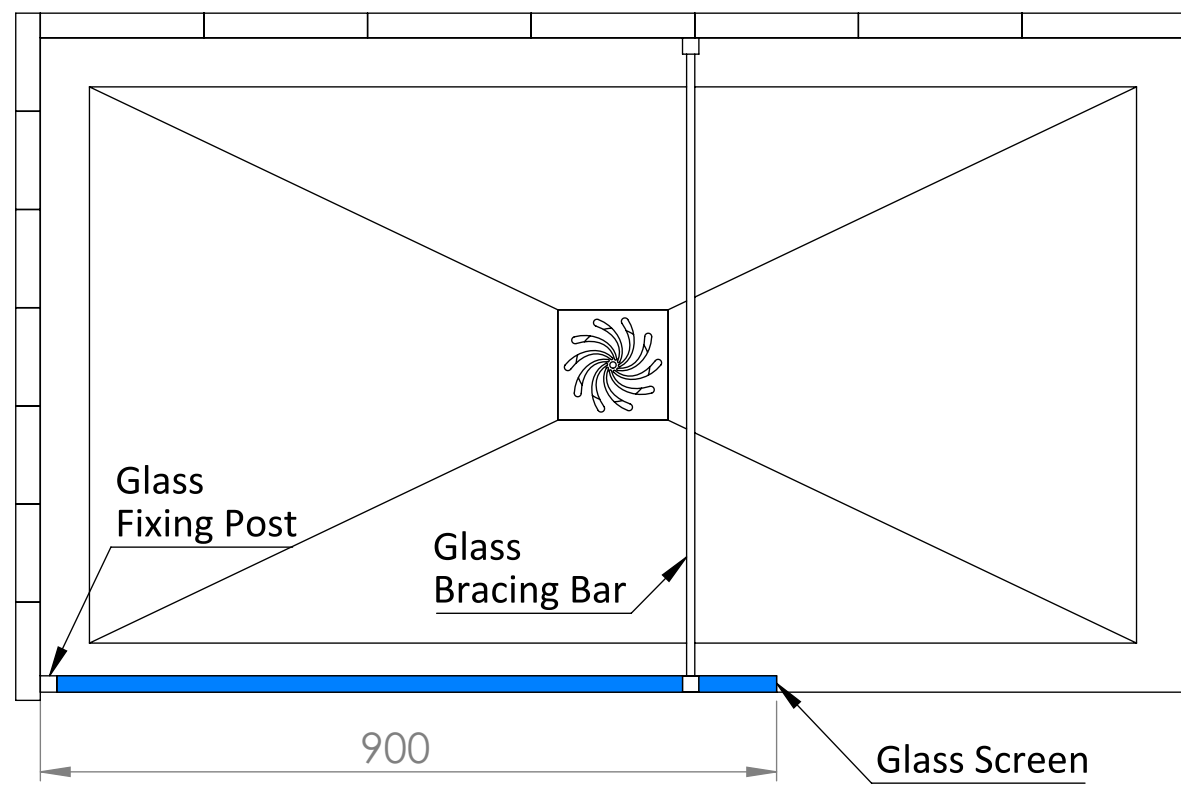

Top View

Can be tailored according to customer's requirements.

Full Enclosure View

Shower Tray with Enclosure Kit - A

Shower Tray - Top View

Section View A - A

Waste Kit - Side View

LUSO

Product Name	Modular Kit A
Size, mm	1400 x 800
Contains	Shower Tray Shower Waste 10mm Glass Panel Glass-Wall Fixing Kit Glass Bracing Bar

All dimensions provided in mm.