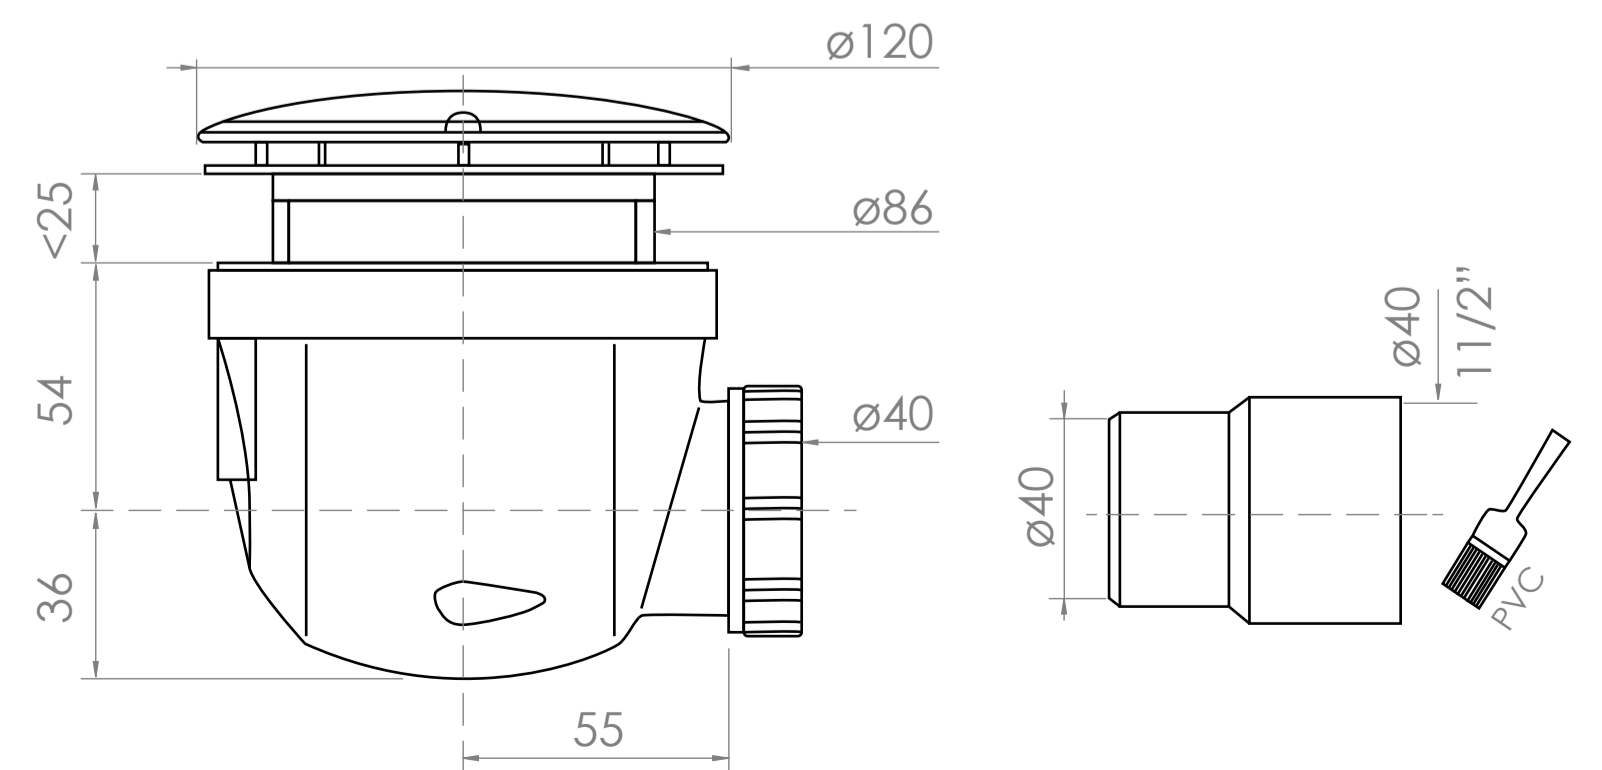

Top View

Full Enclosure View

Shower Tray with Enclosure Kit - A

Shower Tray - Top View

Section View A - A

Waste Kit - Side View

LUSO

Product Name	Modular Kit A
Size, mm	1400 x 760
Contains	Shower Tray Shower Waste 10mm Glass Panel Glass-Wall Fixing Kit Glass Bracing Bar

All dimensions provided in mm.