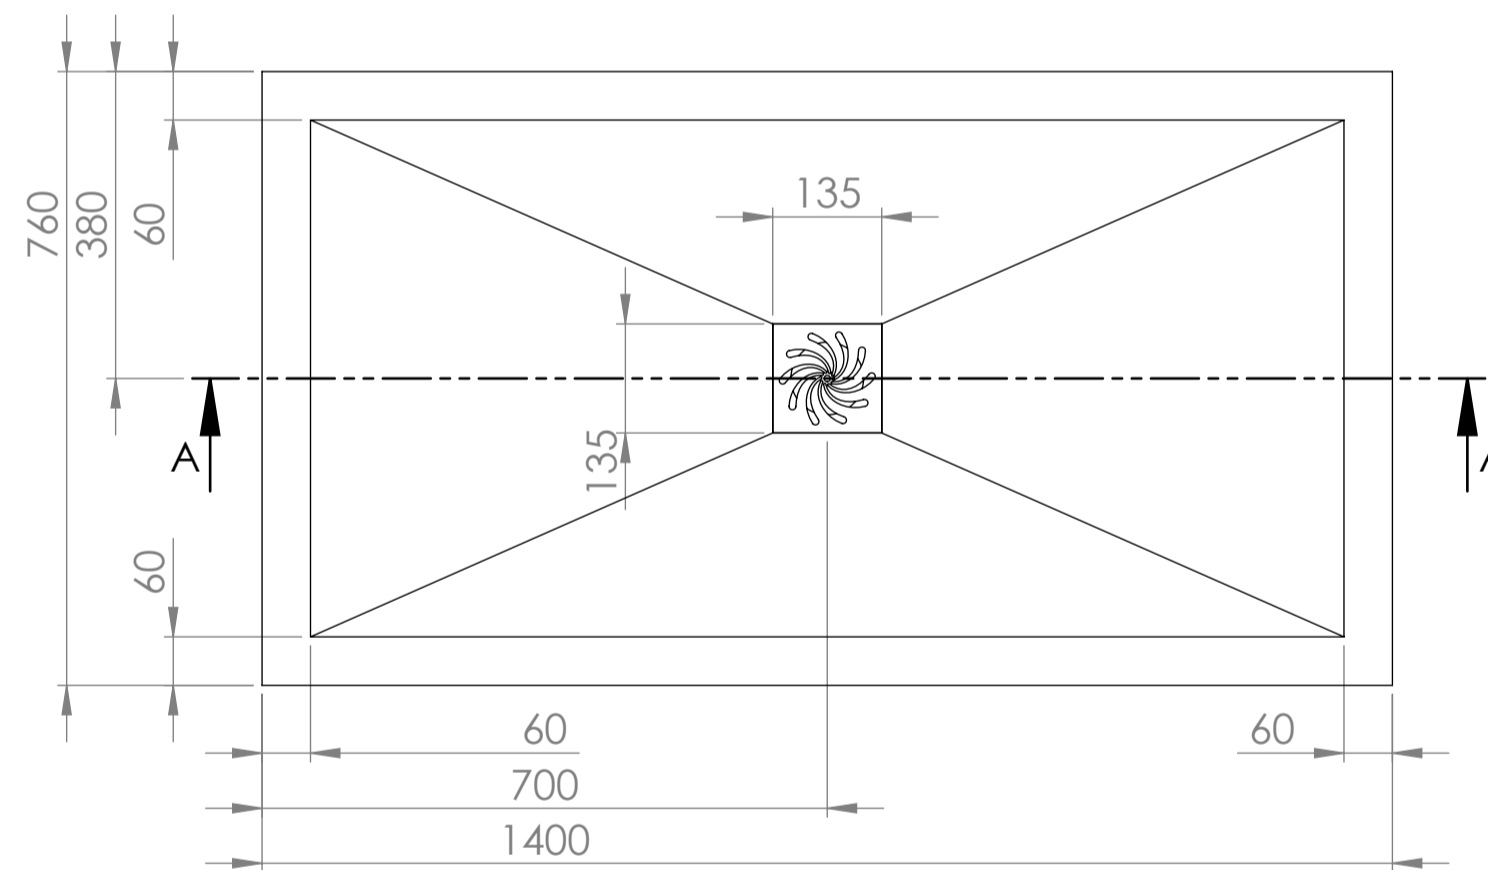

Top View

Full Enclosure View

Shower Tray with Enclosure Kit - A

Shower Tray - Top View

Section View A - A

Waste Kit - Side View

LUSO

Product Name	Modular Kit A
Size, mm	1400 x 760
Contains	Shower Tray Shower Waste 10mm Glass Panel Glass-Wall Fixing Kit Glass Bracing Bar

All dimensions provided in mm.