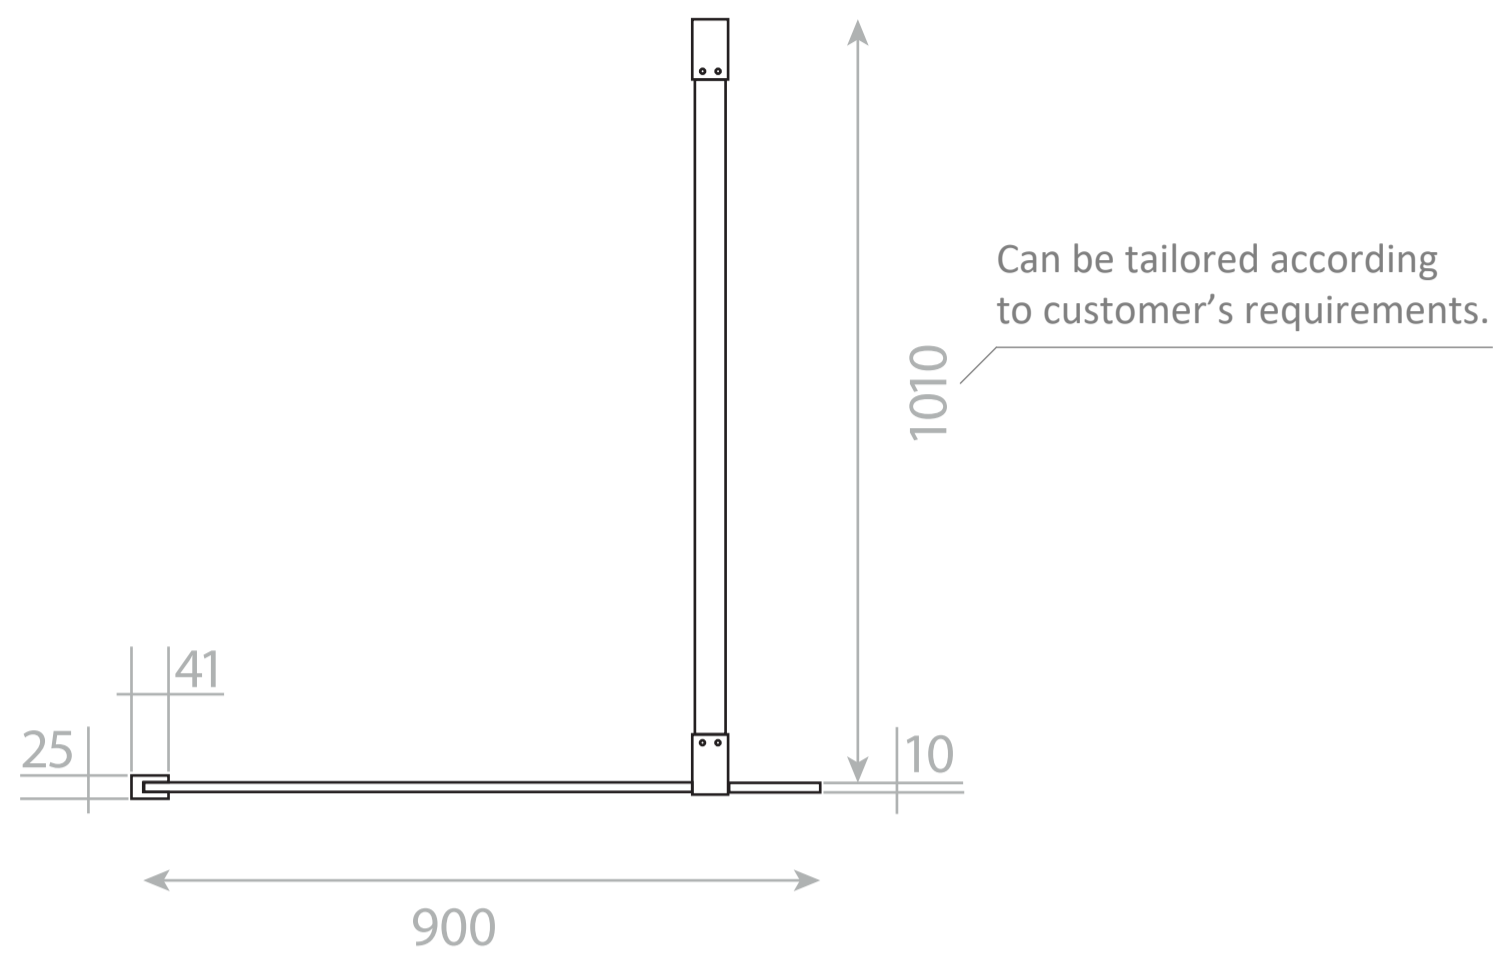

Top View

Full Enclosure View

Shower Tray with Enclosure Kit - A

Shower Tray - Top View

Section View A - A

Waste Kit - Side View

LUSO

Product Name	Modular Kit A
Size, mm	1400 x 760
Contains	Shower Tray Shower Waste 10mm Glass Panel Glass-Wall Fixing Kit Glass Bracing Bar

All dimensions provided in mm.