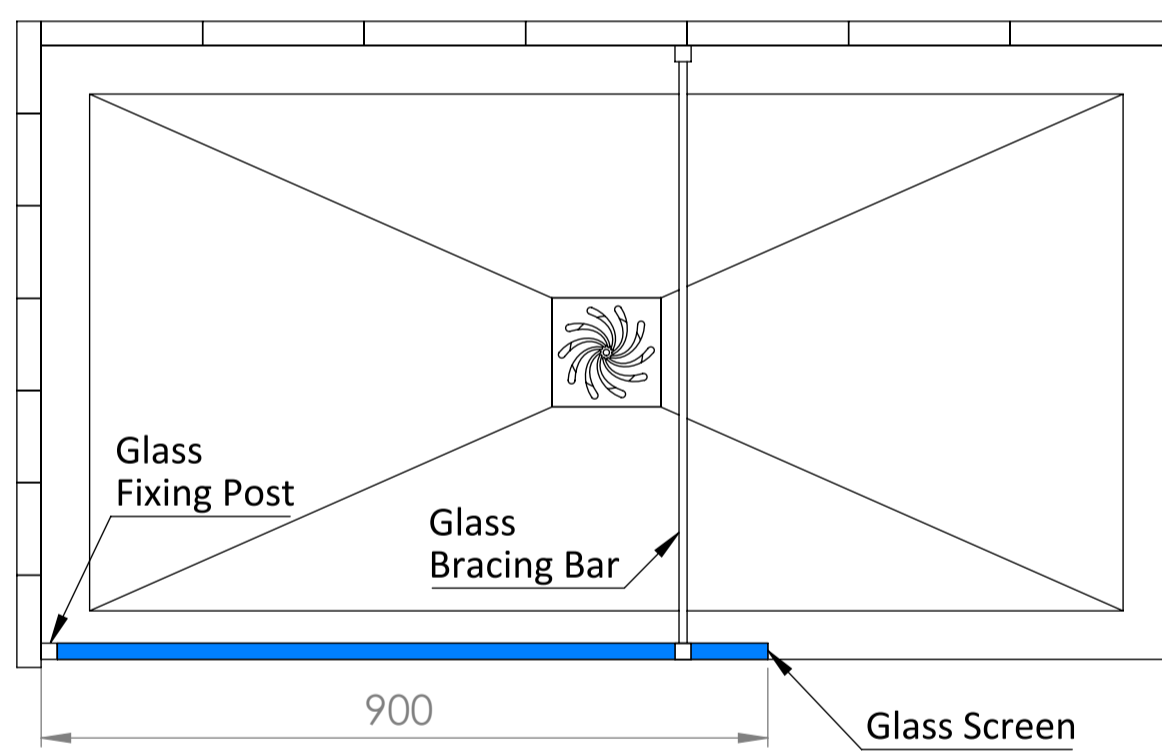

Top View

Full Enclosure View

Shower Tray with Enclosure Kit - A

Shower Tray - Top View

Section View A - A

Waste Kit - Side View

LUSO

Product Name	Modular Kit A
Size, mm	1400 x 760
Contains	Shower Tray Shower Waste 10mm Glass Panel Glass-Wall Fixing Kit Glass Bracing Bar

All dimensions provided in mm.