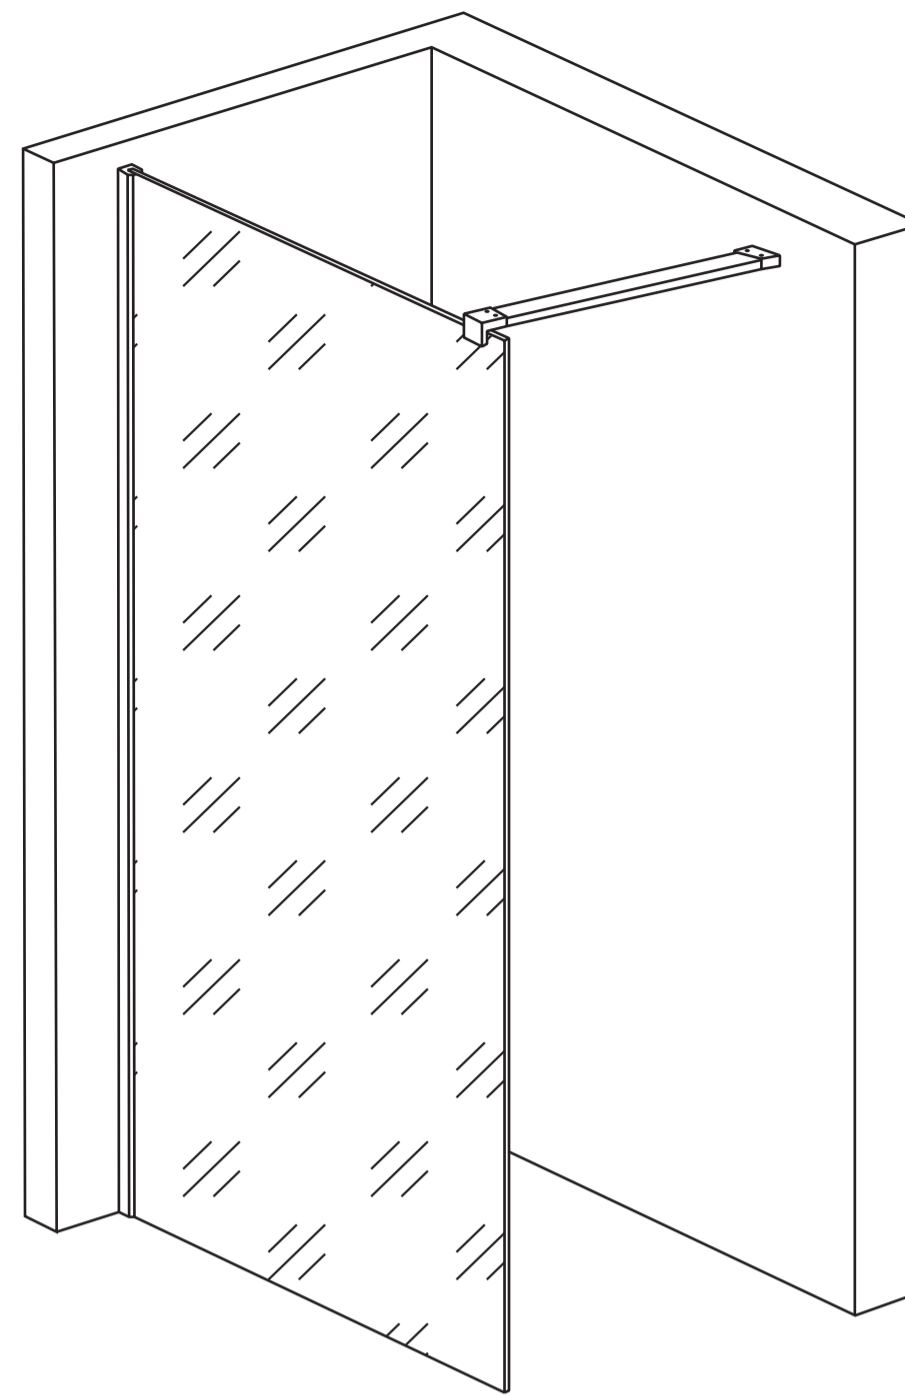

Top View

Full Enclosure View

Shower Tray with Enclosure Kit - A

Shower Tray - Top View

Section View A - A

Waste Kit - Side View

LUSO

Product Name	Modular Kit A
Size, mm	1400 x 760
Contains	Shower Tray Shower Waste 10mm Glass Panel Glass-Wall Fixing Kit Glass Bracing Bar

All dimensions provided in mm.