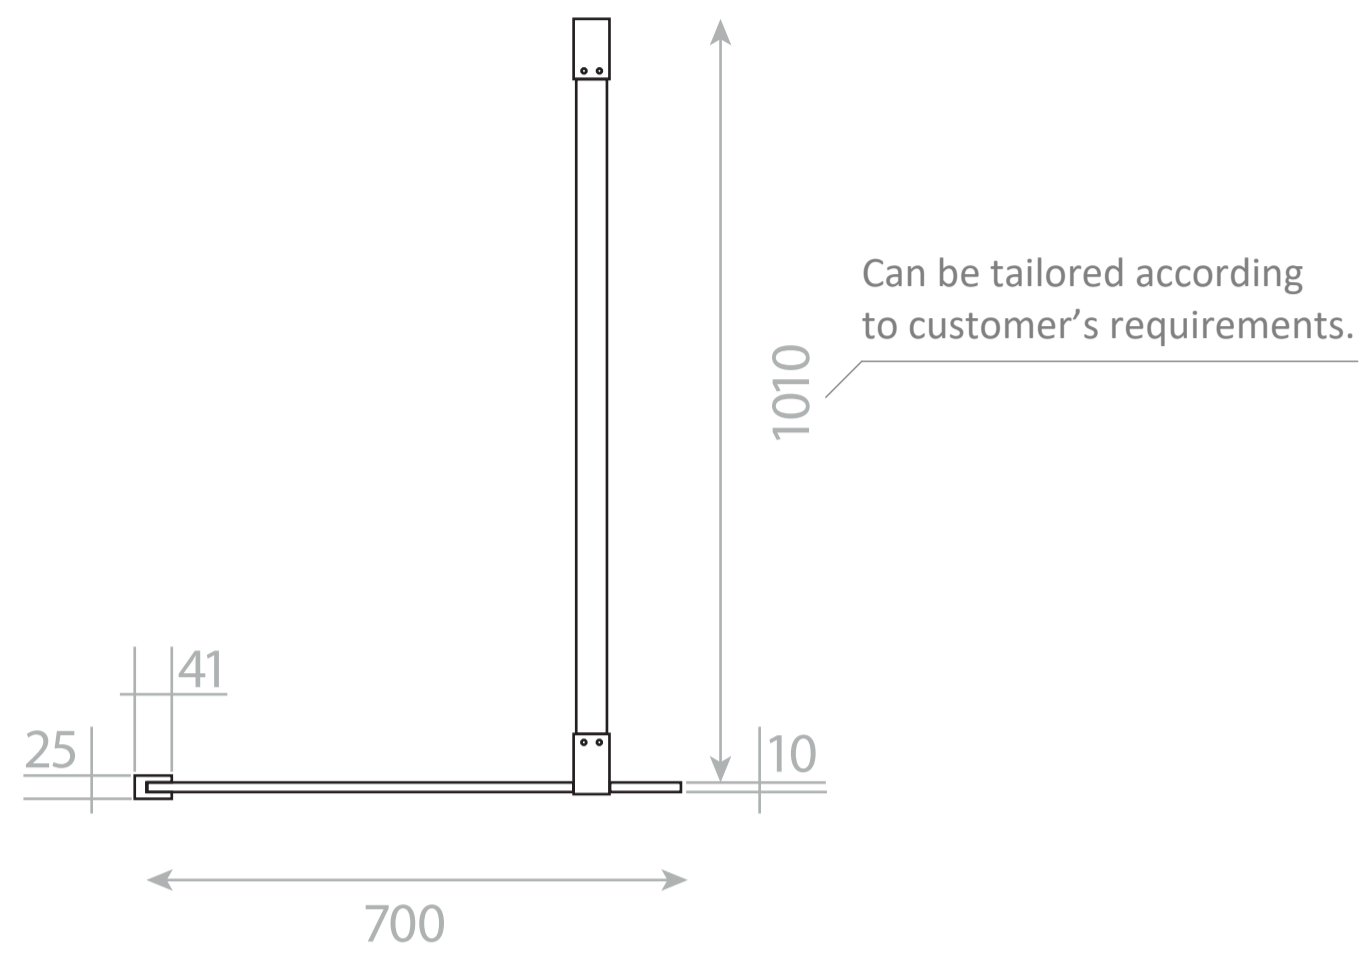

Top View

Full Enclosure View

Shower Tray with Enclosure Kit - A

Shower Tray - Top View

Section View A - A

Waste Kit - Side View

LUSO

Product Name	Modular Kit A
Size, mm	1200 x 900
Contains	Shower Tray Shower Waste 10mm Glass Panel Glass-Wall Fixing Kit Glass Bracing Bar

All dimensions provided in mm.