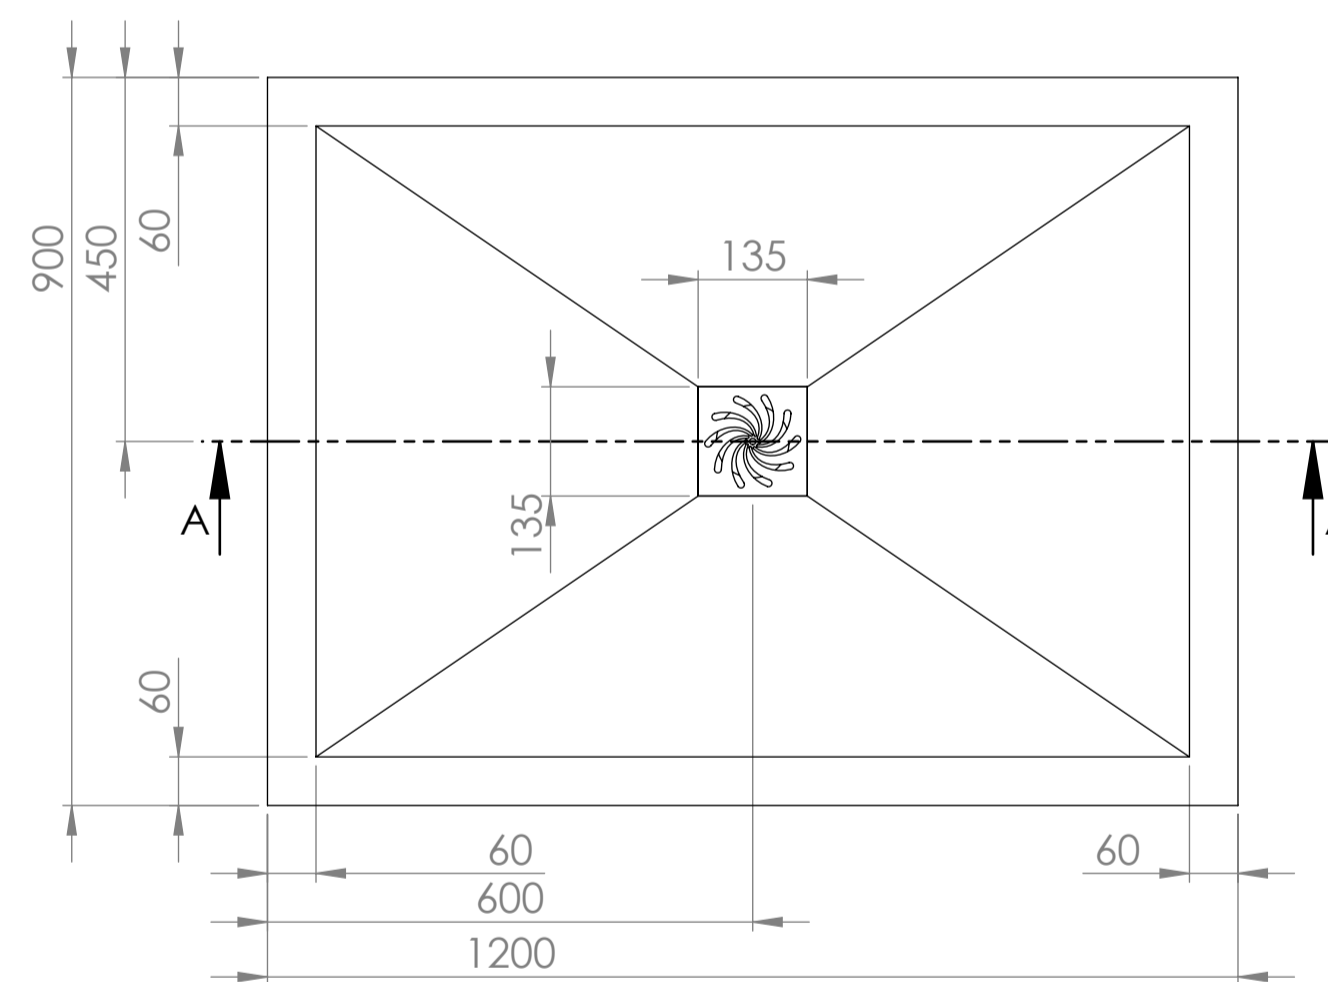

Top View

Full Enclosure View

Shower Tray with Enclosure Kit - A

Shower Tray - Top View

Section View A - A

Waste Kit - Side View

LUSO

Product Name	Modular Kit A
Size, mm	1200 x 900
Contains	Shower Tray Shower Waste 10mm Glass Panel Glass-Wall Fixing Kit Glass Bracing Bar

All dimensions provided in mm.