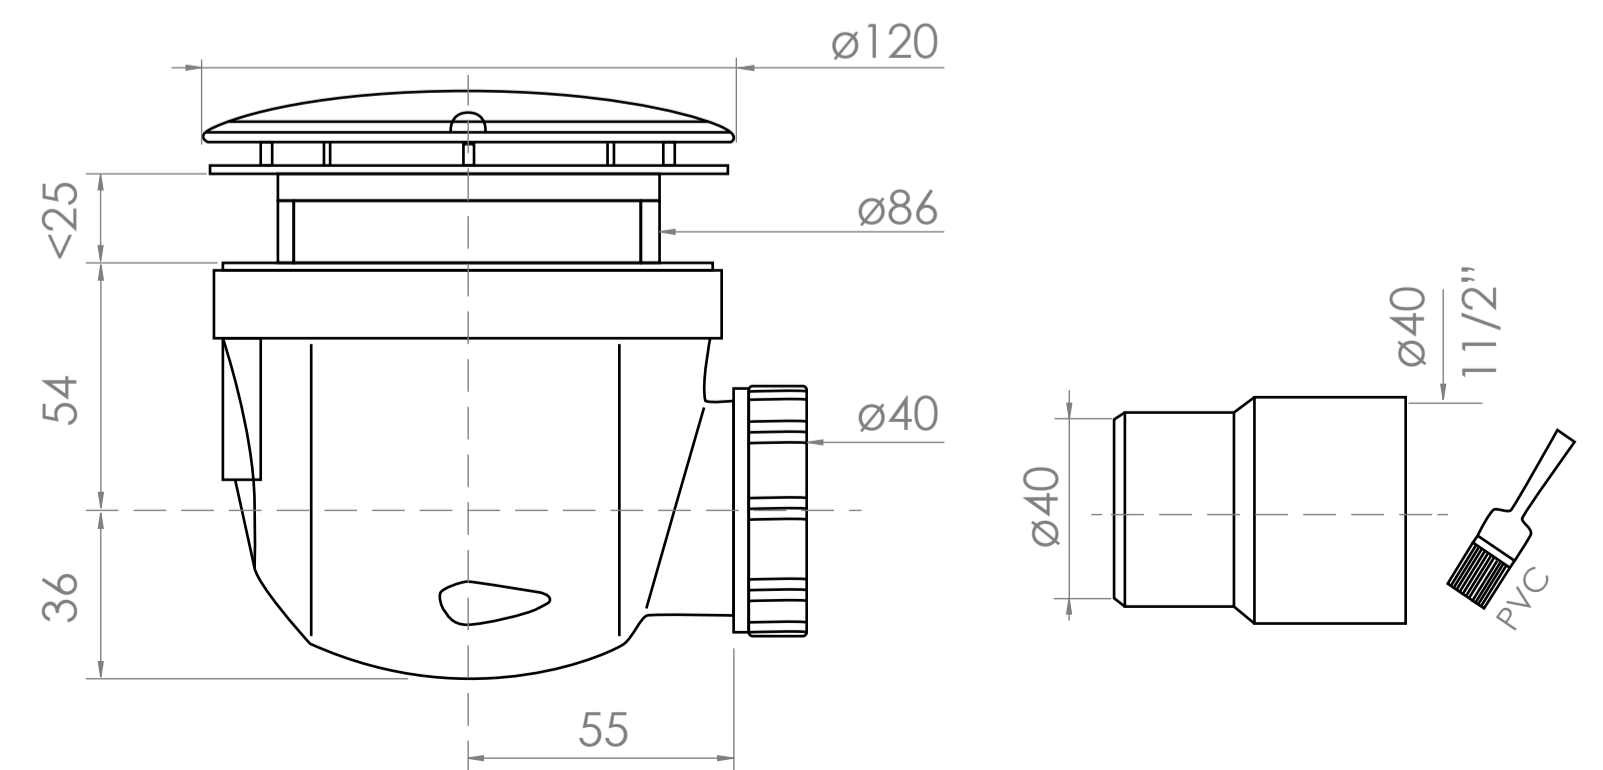

Top View

Full Enclosure View

Shower Tray with Enclosure Kit - A

Shower Tray - Top View

Section View A - A

Waste Kit - Side View

LUSO

Product Name	Modular Kit A
Size, mm	1200 x 900
Contains	Shower Tray Shower Waste 10mm Glass Panel Glass-Wall Fixing Kit Glass Bracing Bar

All dimensions provided in mm.