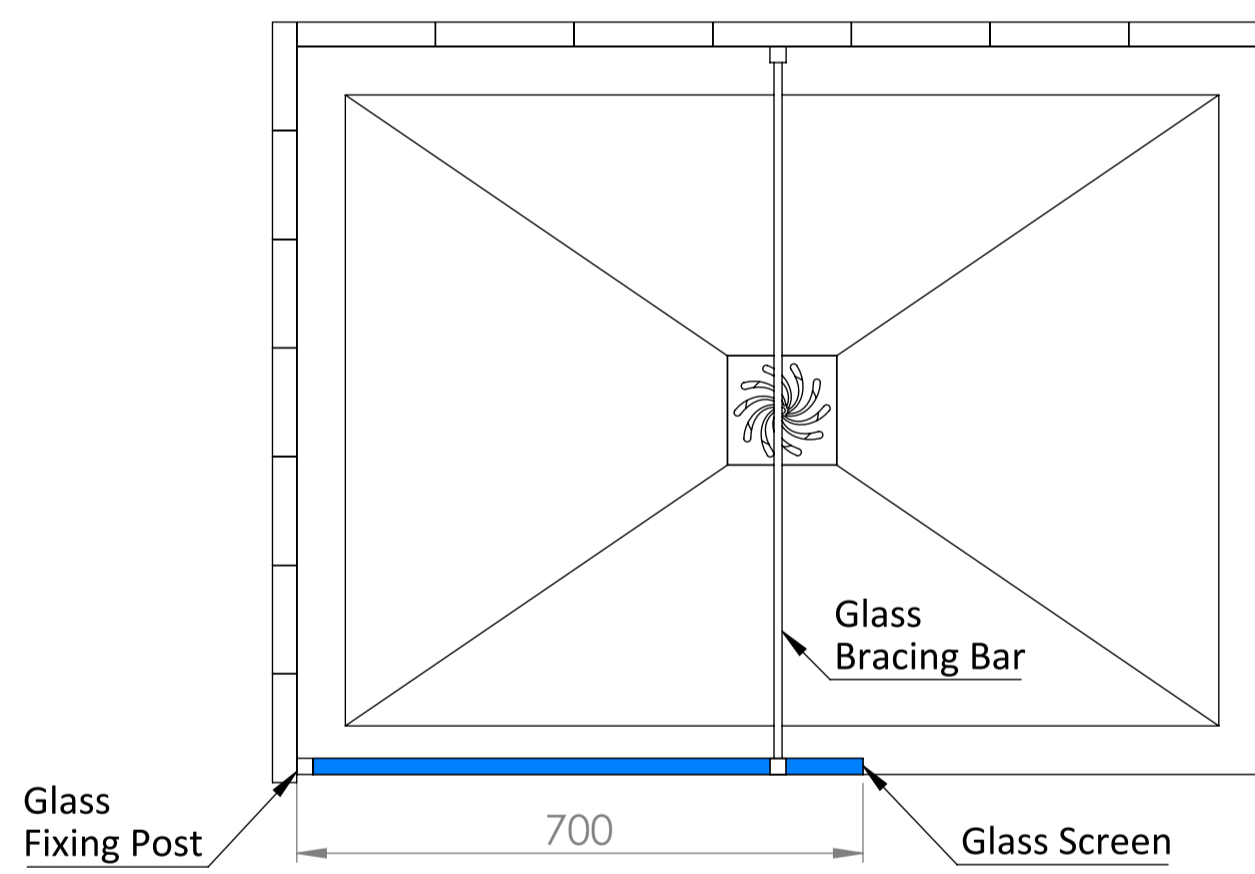

Top View

Full Enclosure View

Shower Tray with Enclosure Kit - A

Shower Tray - Top View

Section View A - A

Waste Kit - Side View

LUSO

Product Name	Modular Kit A
Size, mm	1200 x 900
Contains	Shower Tray Shower Waste 10mm Glass Panel Glass-Wall Fixing Kit Glass Bracing Bar

All dimensions provided in mm.