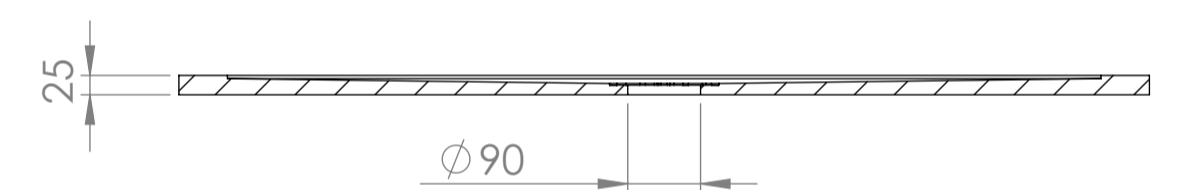

Top View

Full Enclosure View

Shower Tray with Enclosure Kit - A

Shower Tray - Top View

Section View A - A

Waste Kit - Side View

LUSO

Product Name	Modular Kit A
Size, mm	1200 x 900
Contains	Shower Tray Shower Waste 10mm Glass Panel Glass-Wall Fixing Kit Glass Bracing Bar

All dimensions provided in mm.