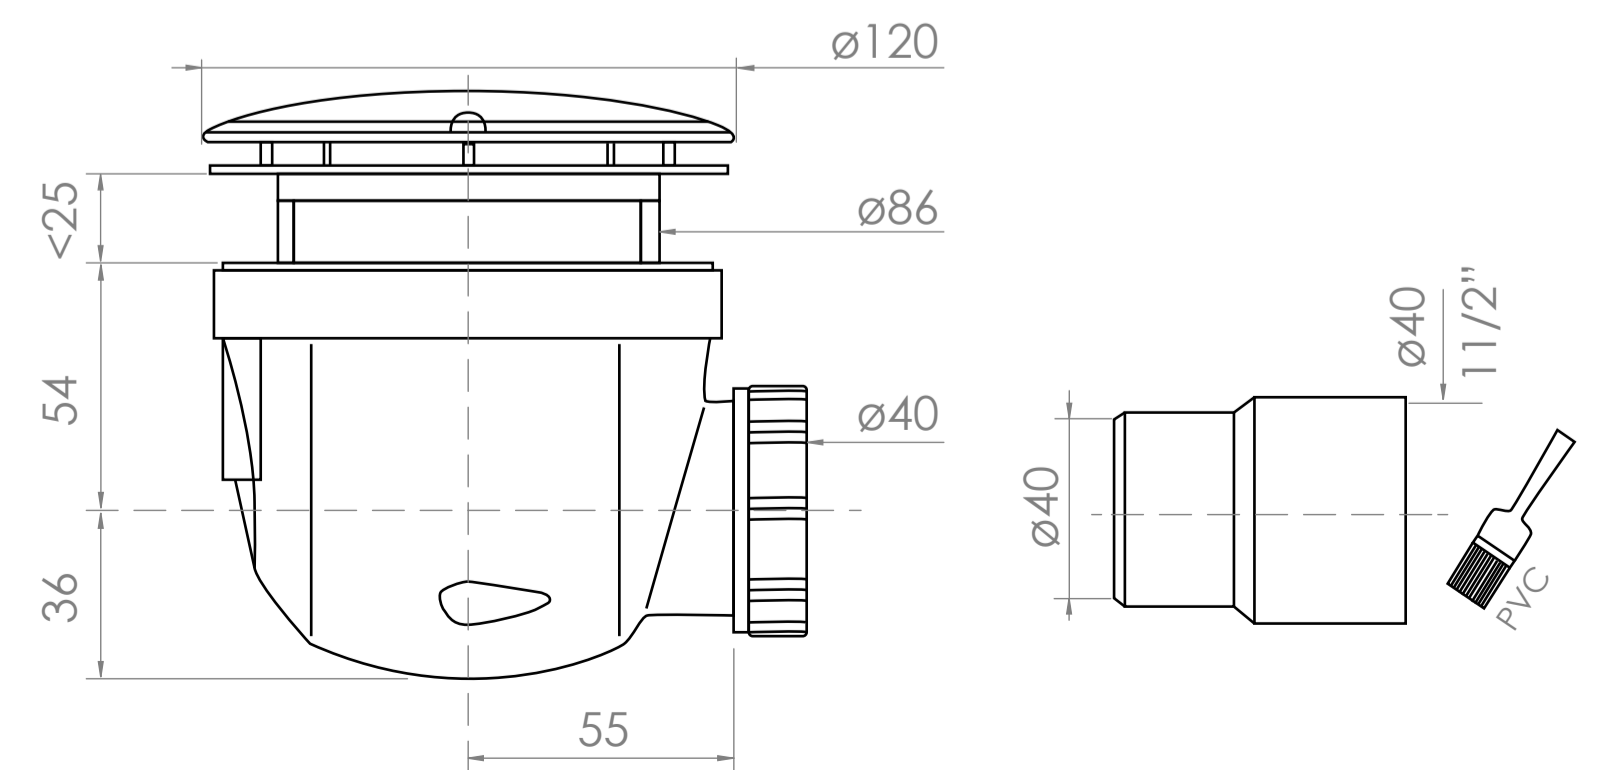

Top View

Full Enclosure View

Shower Tray with Enclosure Kit - A

Shower Tray - Top View

Section View A - A

Waste Kit - Side View

**LUSO**

Product Name	Modular Kit A
Size, mm	1200 x 800
Contains	Shower Tray Shower Waste 10mm Glass Panel Glass-Wall Fixing Kit Glass Bracing Bar

All dimensions provided in mm.