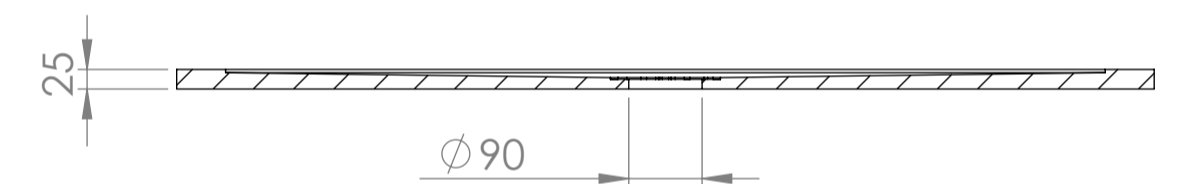

Top View

Full Enclosure View

Shower Tray with Enclosure Kit - A

Shower Tray - Top View

Section View A - A

Waste Kit - Side View

**LUSO**

Product Name	Modular Kit A
Size, mm	1200 x 800
Contains	Shower Tray Shower Waste 10mm Glass Panel Glass-Wall Fixing Kit Glass Bracing Bar

All dimensions provided in mm.