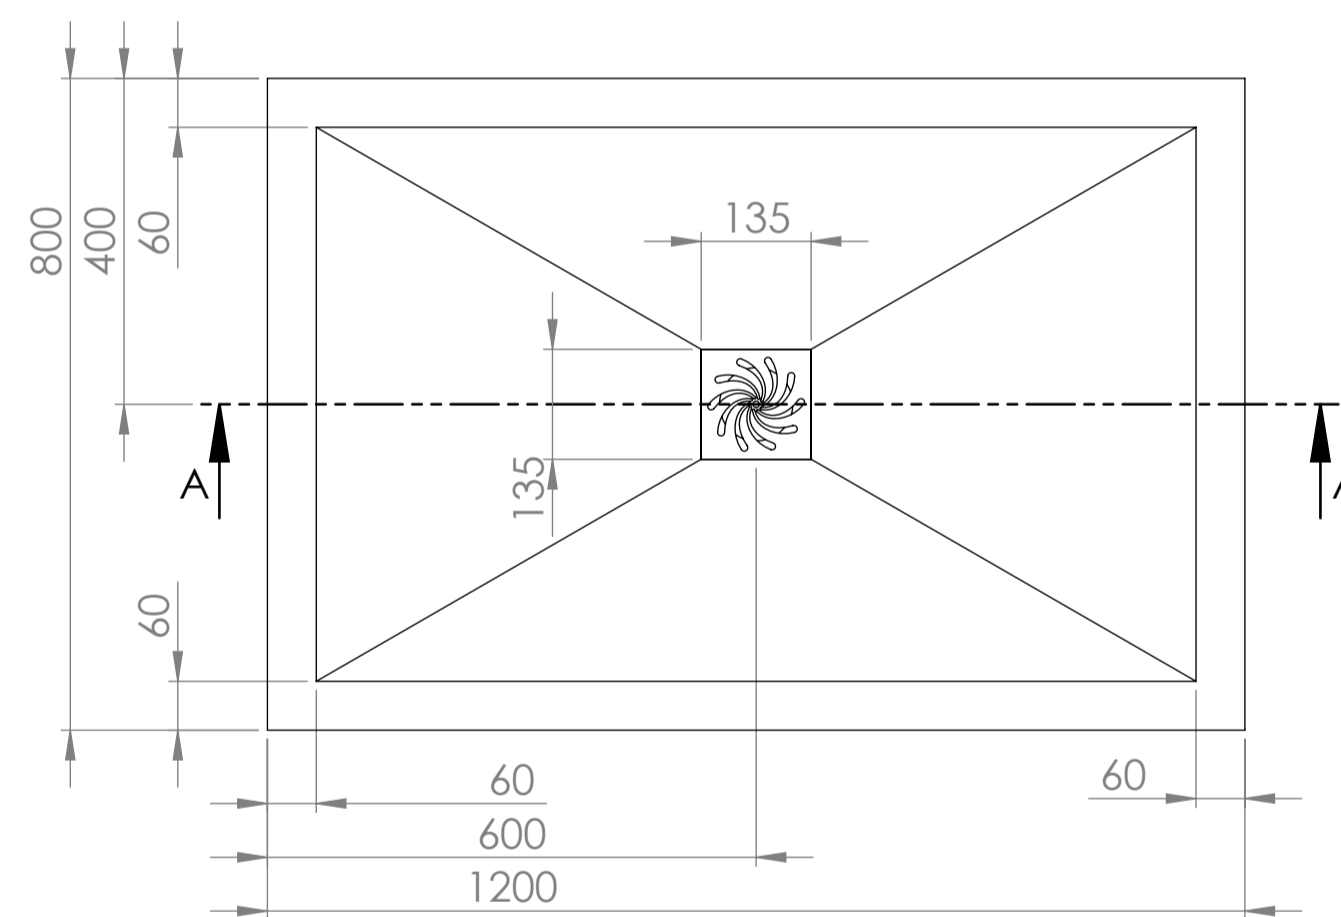

Top View

Full Enclosure View

Shower Tray with Enclosure Kit - A

Shower Tray - Top View

Section View A - A

Waste Kit - Side View

**LUSO**

Product Name	Modular Kit A
Size, mm	1200 x 800
Contains	Shower Tray Shower Waste 10mm Glass Panel Glass-Wall Fixing Kit Glass Bracing Bar

All dimensions provided in mm.