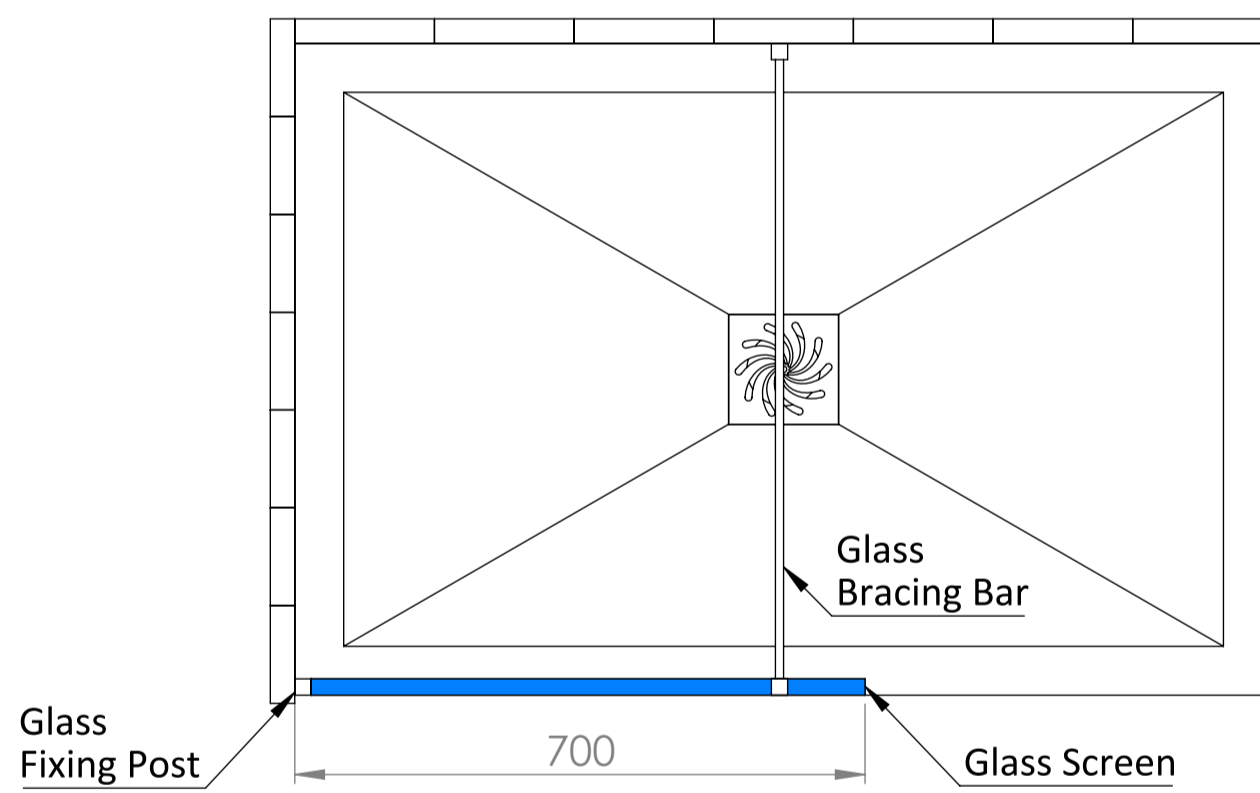

Top View

Full Enclosure View

Shower Tray with Enclosure Kit - A

Shower Tray - Top View

Section View A - A

Waste Kit - Side View

**LUSO**

Product Name	Modular Kit A
Size, mm	1200 x 800
Contains	Shower Tray Shower Waste 10mm Glass Panel Glass-Wall Fixing Kit Glass Bracing Bar

All dimensions provided in mm.