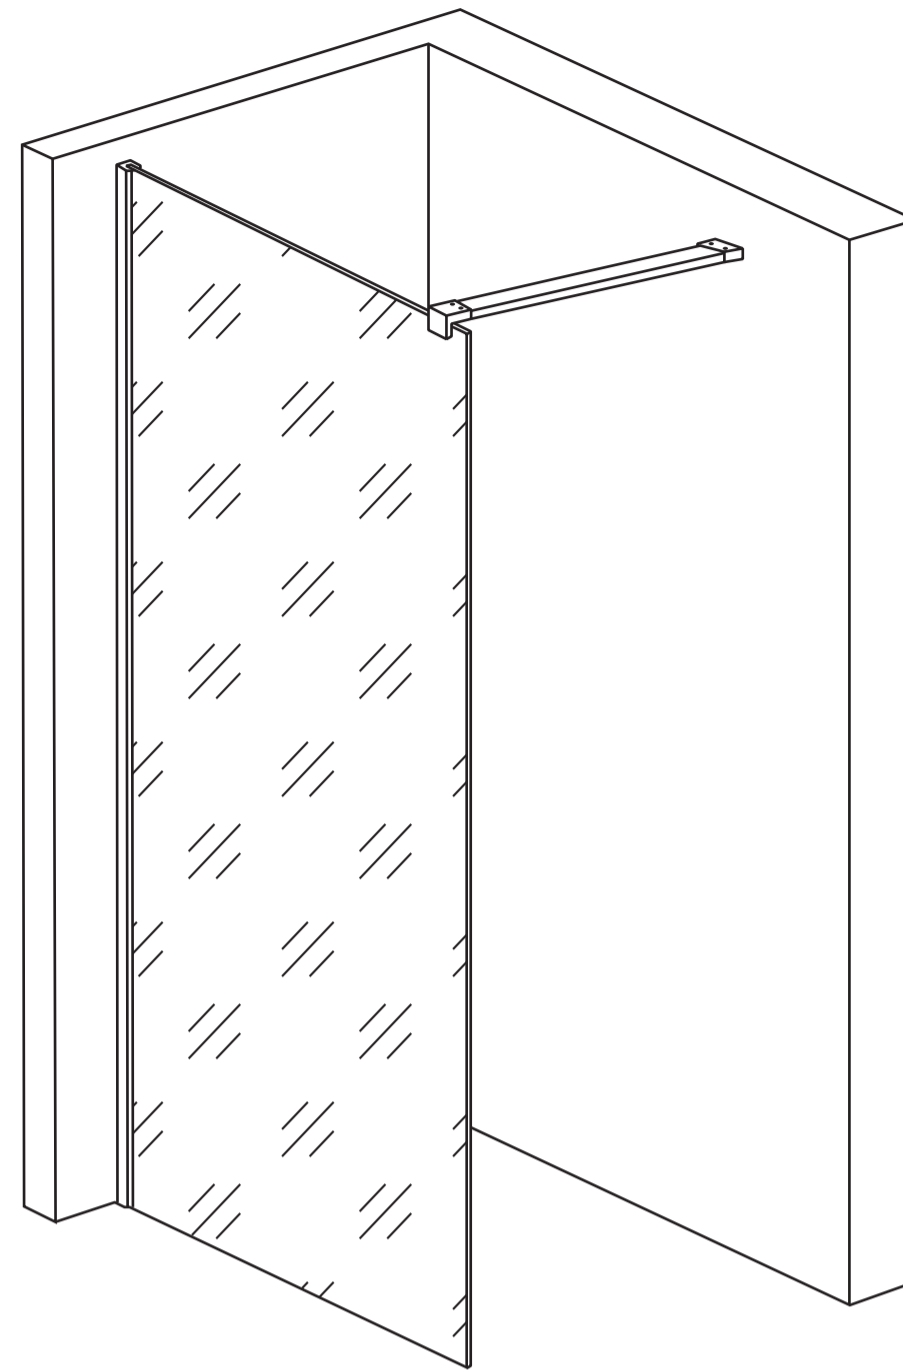

Top View

Full Enclosure View

Shower Tray with Enclosure Kit - A

Shower Tray - Top View

Section View A - A

Waste Kit - Side View

**LUSO**

Product Name	Modular Kit A
Size, mm	1200 x 800
Contains	Shower Tray Shower Waste 10mm Glass Panel Glass-Wall Fixing Kit Glass Bracing Bar

All dimensions provided in mm.