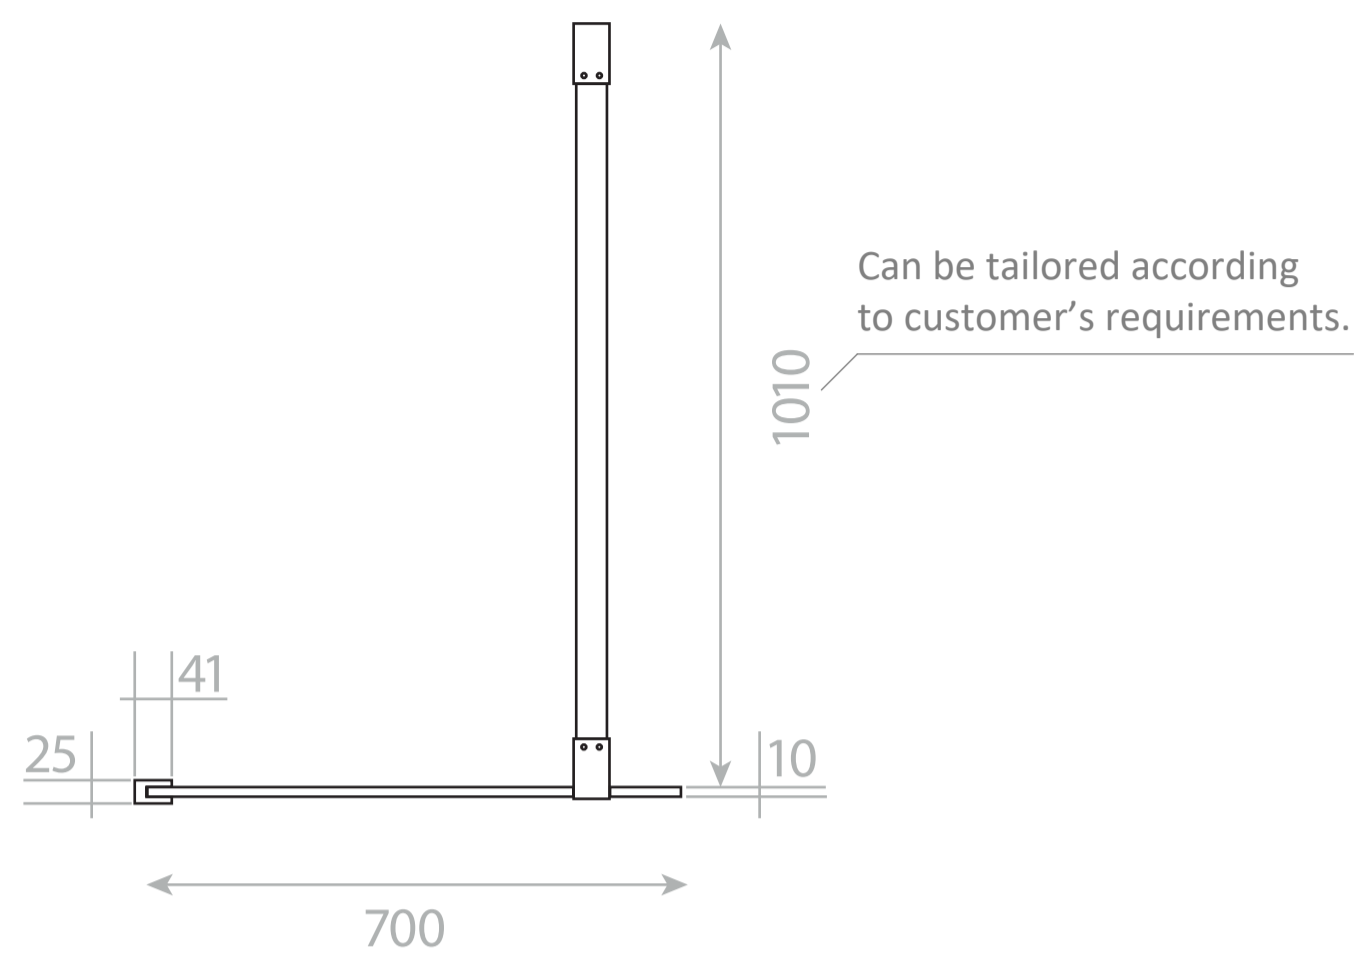

Top View

Full Enclosure View

Shower Tray with Enclosure Kit - A

Shower Tray - Top View

Section View A - A

Waste Kit - Side View

**LUSO**

Product Name	Modular Kit A
Size, mm	1200 x 800
Contains	Shower Tray Shower Waste 10mm Glass Panel Glass-Wall Fixing Kit Glass Bracing Bar

All dimensions provided in mm.